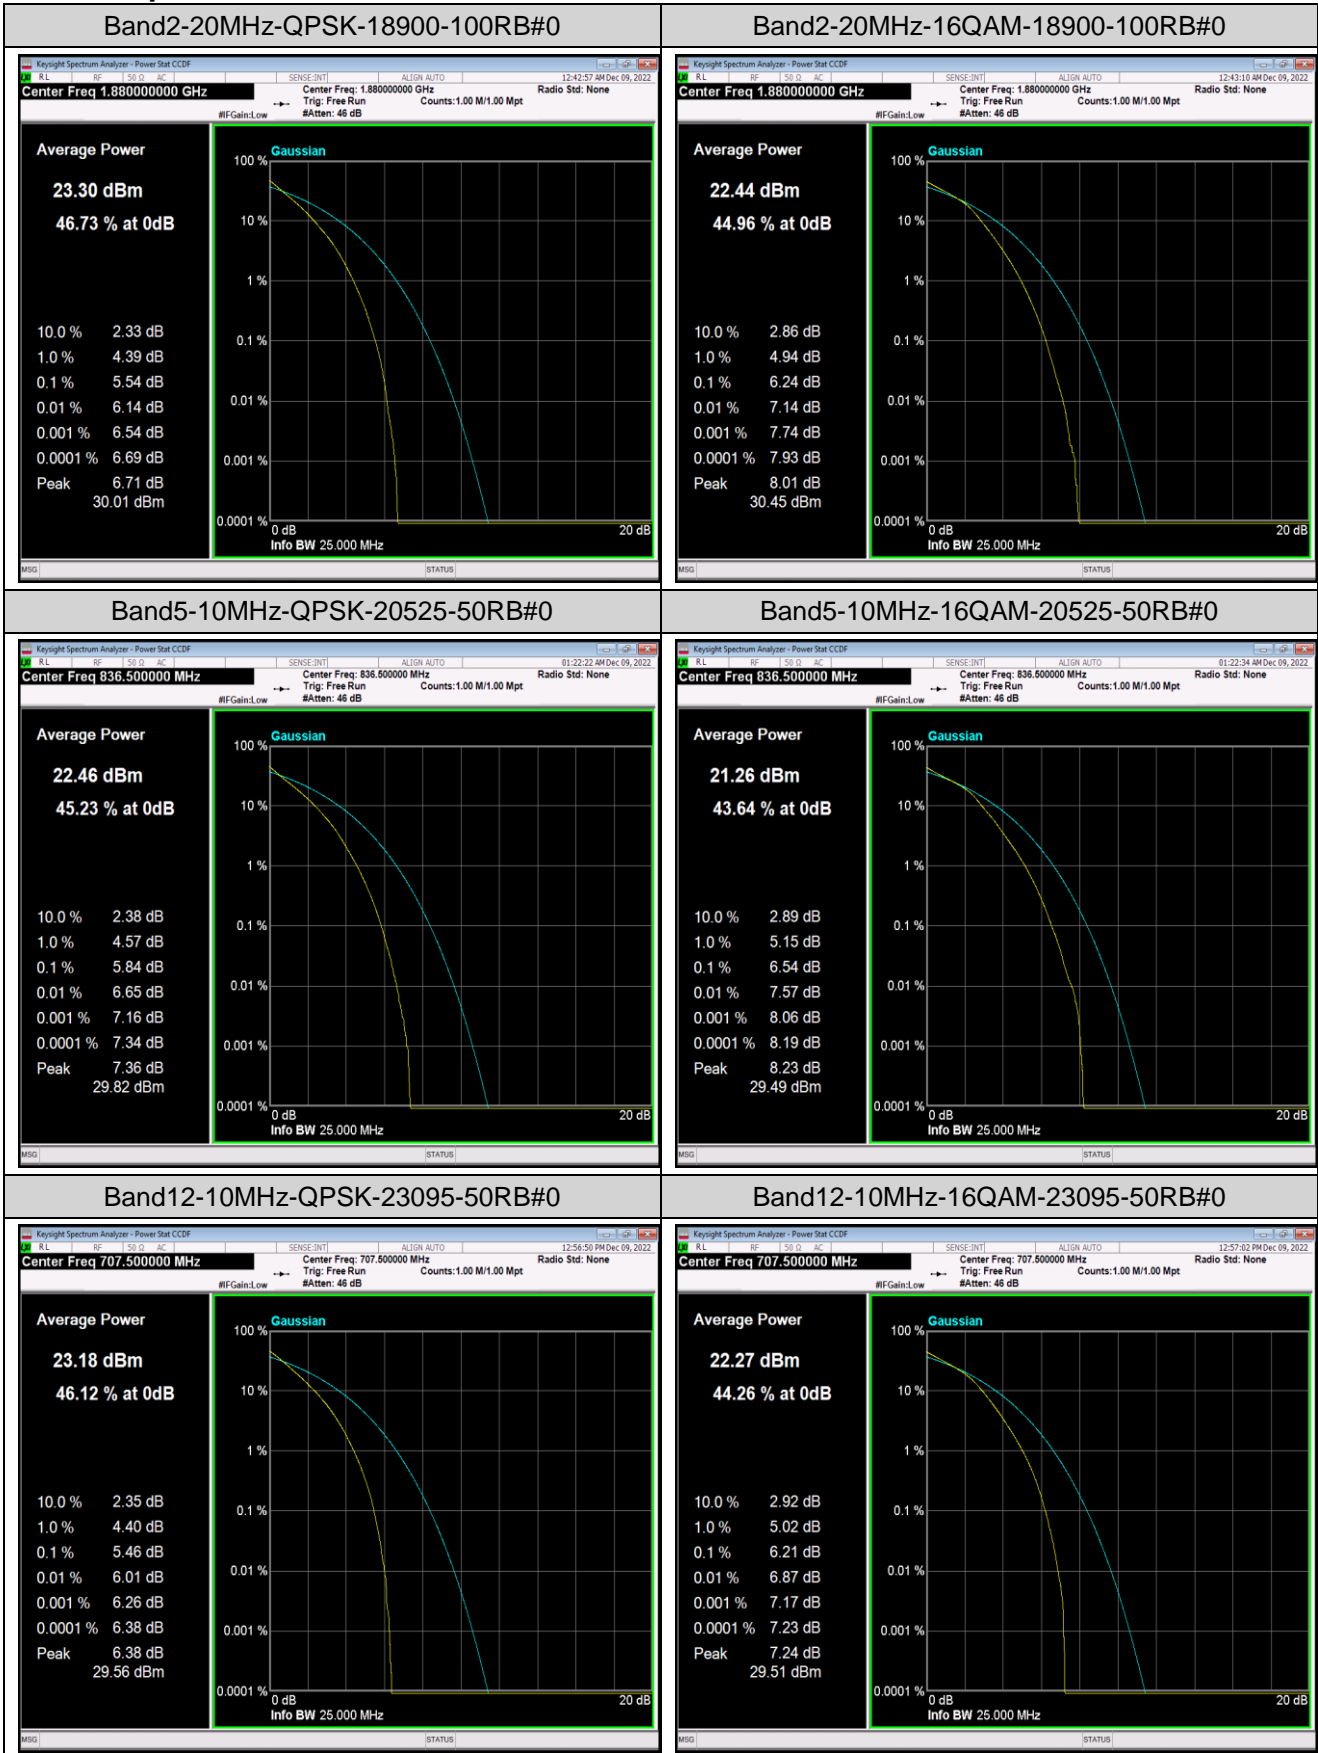

Test Graphs