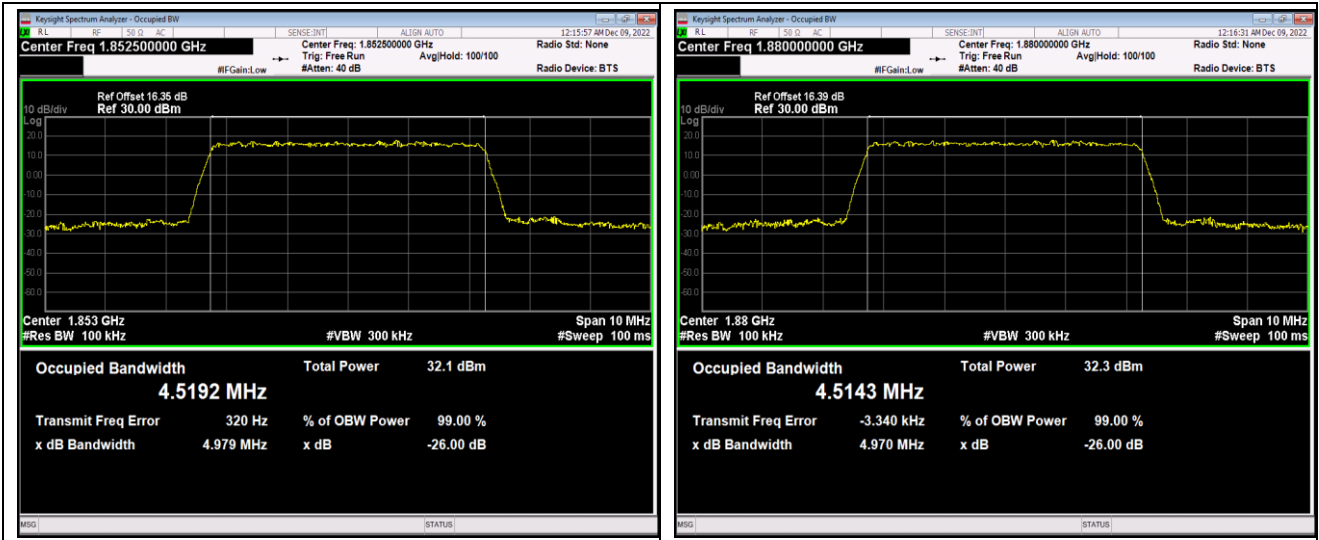

Band2-5MHz-QPSK-19175-25RB#0

Band2-5MHz-16QAM-18625-25RB#0