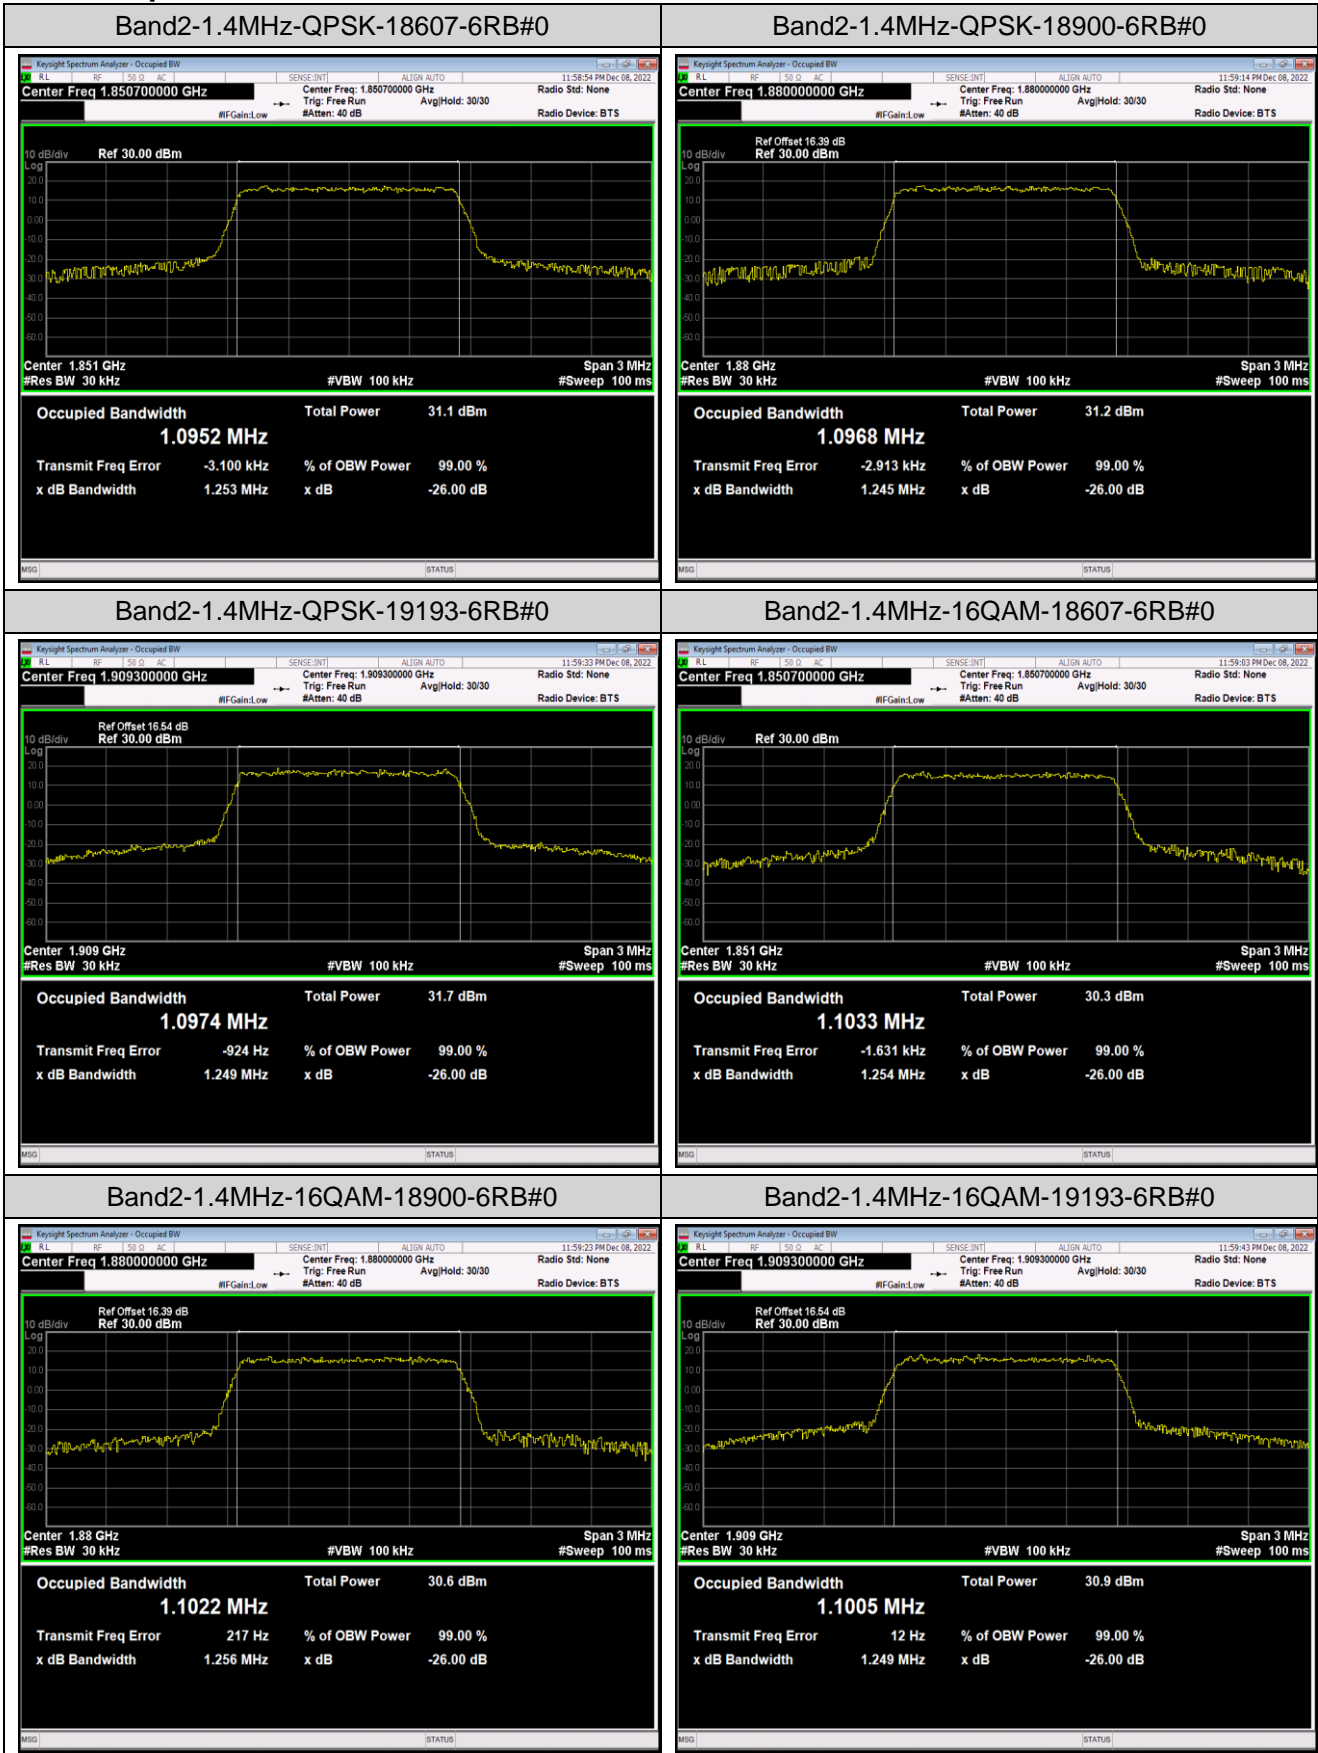

Test Graphs