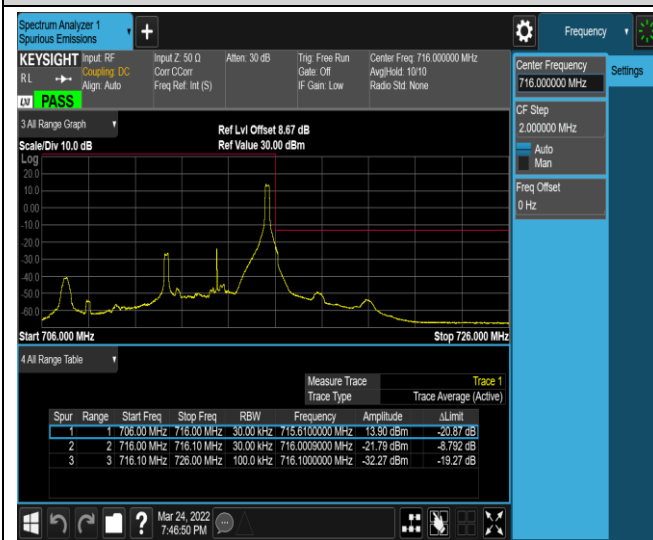

Band17-5MHz-QPSK-23755-25RB#0

Band17-5MHz-QPSK-23825-1RB#0

Band17-5MHz-QPSK-23825-1RB#24

Band17-5MHz-QPSK-23825-25RB#0

Band17-5MHz-16QAM-23755-1RB#0

Band17-5MHz-16QAM-23755-1RB#24

Band17-5MHz-16QAM-23755-25RB#0

Band17-5MHz-16QAM-23825-1RB#0

Band17-5MHz-16QAM-23825-1RB#24

Band17-5MHz-16QAM-23825-25RB#0

Band17-10MHz-QPSK-23780-1RB#0

Band17-10MHz-QPSK-23780-1RB#49

Band17-10MHz-QPSK-23780-50RB#0

Band17-10MHz-QPSK-23800-1RB#0