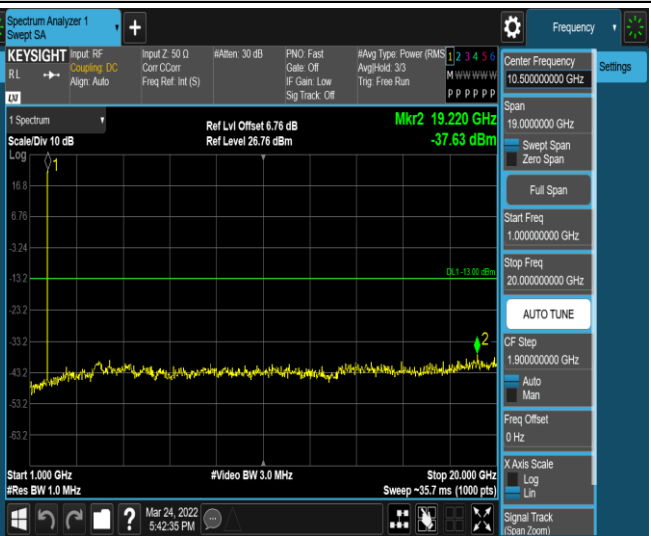

Band4-1.4MHz-16QAM-20175-1RB#0-Range2:1000~20000MHz