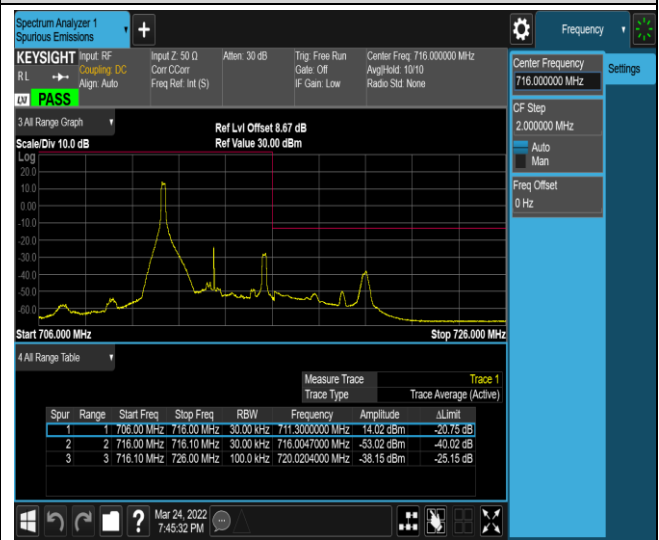

Band17-5MHz-QPSK-23755-25RB#0

Band17-5MHz-QPSK-23825-1RB#0

Band17-5MHz-QPSK-23825-1RB#24

Band17-5MHz-QPSK-23825-25RB#0

Band17-5MHz-16QAM-23755-1RB#0

Band17-5MHz-16QAM-23755-1RB#24

Band17-5MHz-16QAM-23755-25RB#0