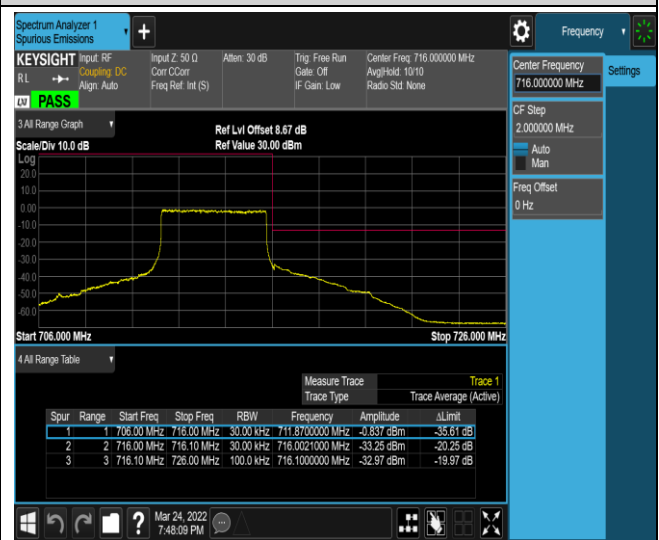

Band17-5MHz-QPSK-23755-25RB#0

Band17-5MHz-QPSK-23825-1RB#0

Band17-5MHz-QPSK-23825-1RB#24

Band17-5MHz-QPSK-23825-25RB#0

Band17-5MHz-16QAM-23755-1RB#0

Band17-5MHz-16QAM-23755-1RB#24

Band17-5MHz-16QAM-23755-25RB#0