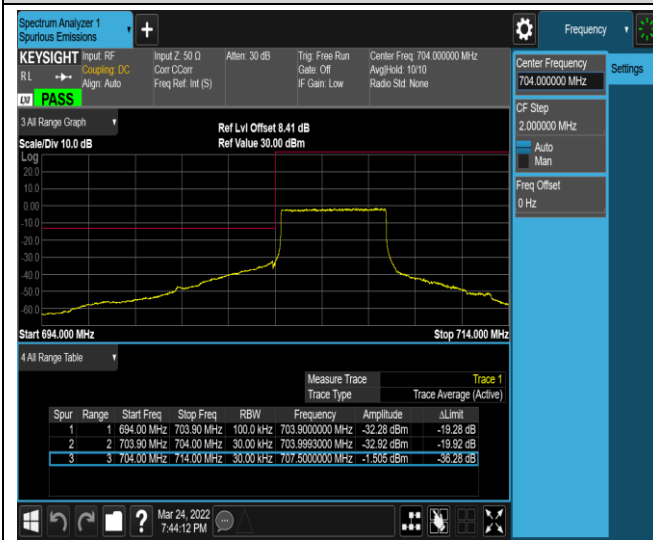

Band17-5MHz-QPSK-23755-25RB#0

Band17-5MHz-QPSK-23825-1RB#0

Band17-5MHz-QPSK-23825-1RB#24

Band17-5MHz-QPSK-23825-25RB#0

Band17-5MHz-16QAM-23755-1RB#0

Band17-5MHz-16QAM-23755-1RB#24

Band17-5MHz-16QAM-23755-25RB#0