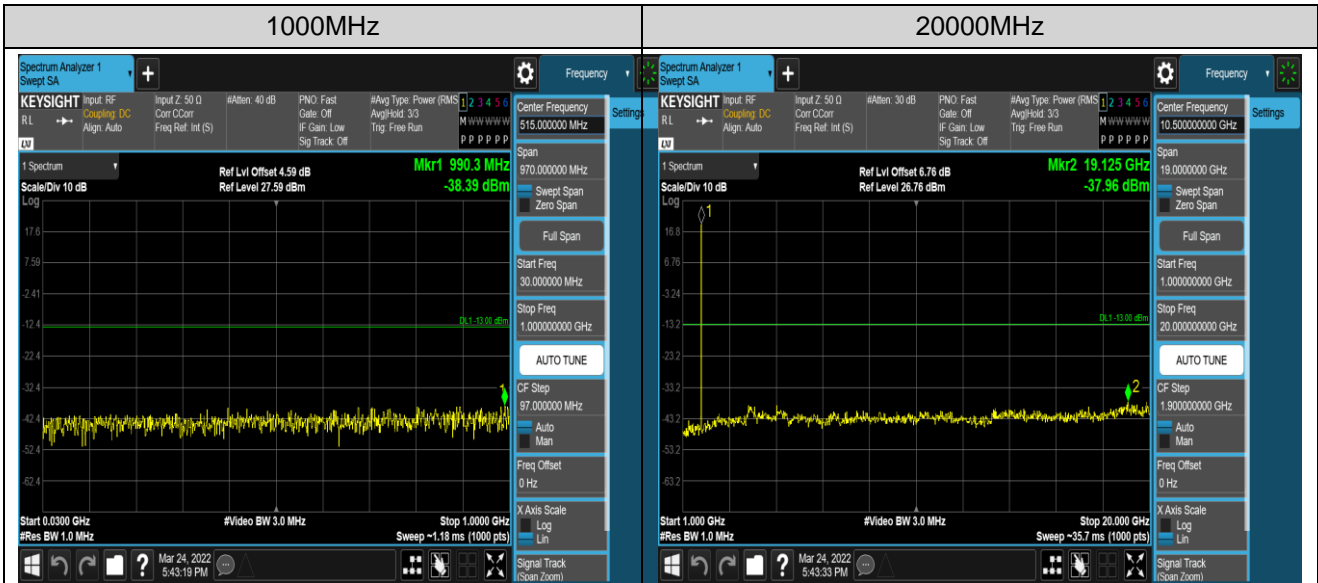

Band4-1.4MHz-16QAM-20393-1RB#0-Range1:30~1000MHz

Band4-1.4MHz-16QAM-20393-1RB#0-Range2:1000~20000MHz