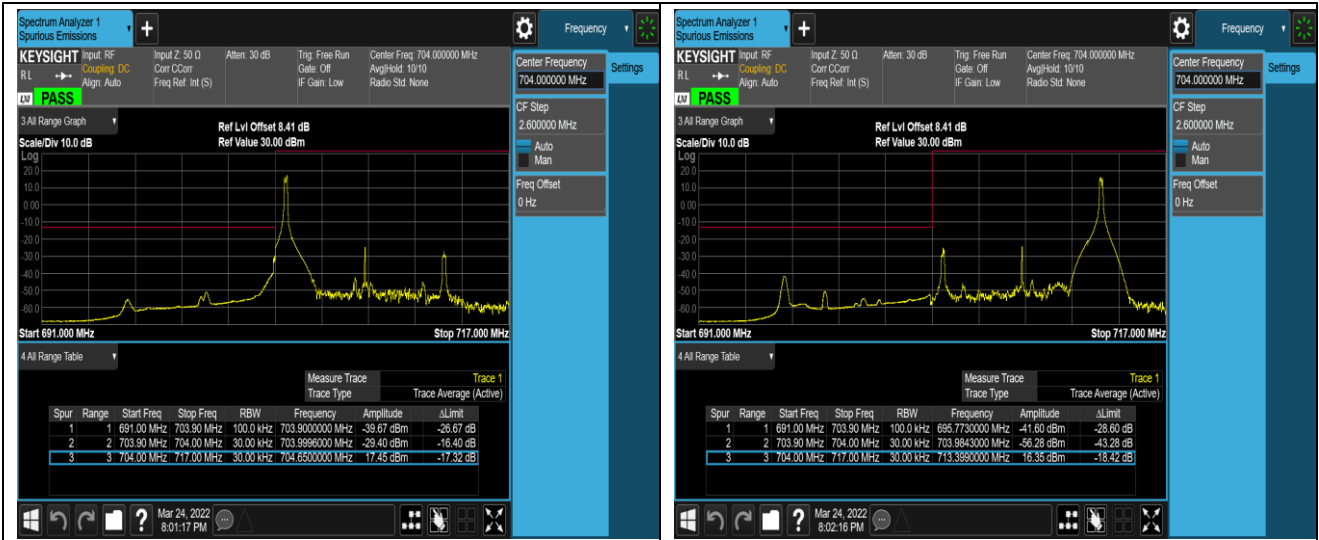

Band17-10MHz-16QAM-23780-1RB#0

Band17-10MHz-16QAM-23780-1RB#49