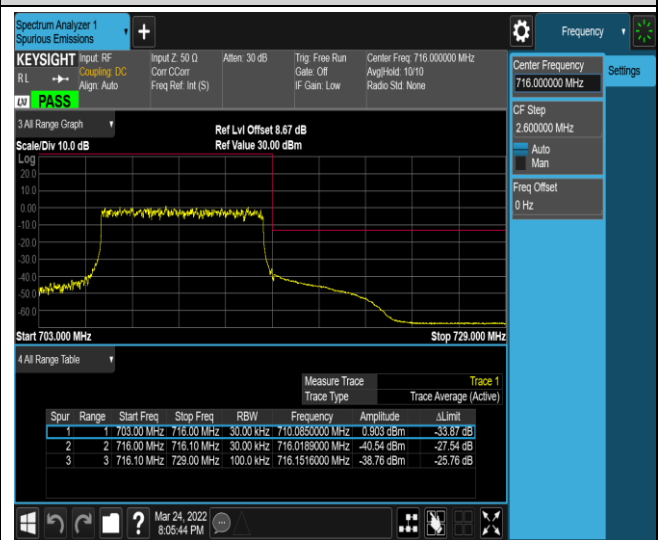

Band17-10MHz-QPSK-23800-50RB#0