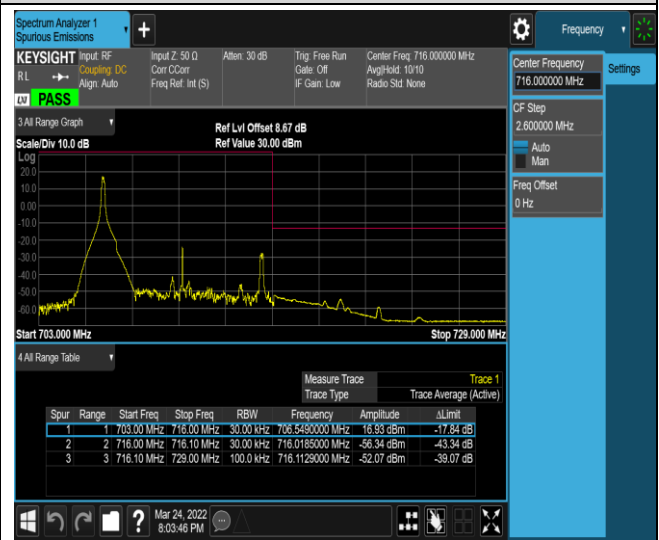

Band17-10MHz-QPSK-23800-1RB#0