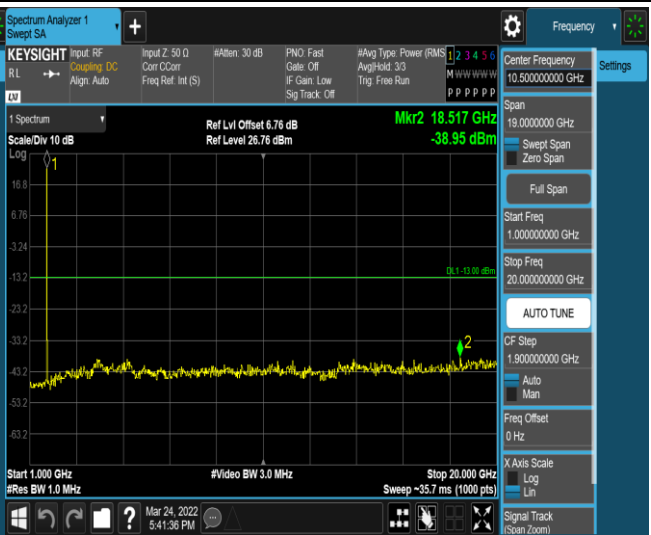

Remark: All bandwidth and all modulation had been tested, but only the worst case data displayed in this report.

Test Graphs

Band4-1.4MHz-16QAM-19957-1RB#0-Range1:30~1000MHz

Band4-1.4MHz-16QAM-19957-1RB#0-Range2:1000~20000MHz