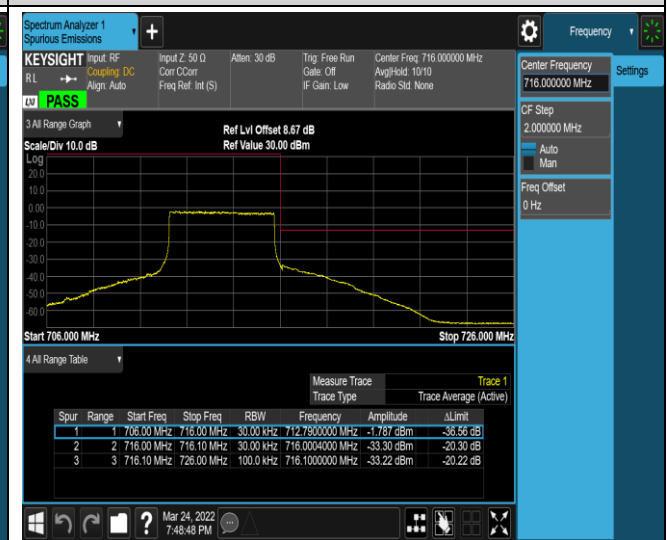

Band17-5MHz-QPSK-23755-25RB#0

Band17-5MHz-QPSK-23825-1RB#0

Band17-5MHz-QPSK-23825-1RB#24

Band17-5MHz-QPSK-23825-25RB#0

Band17-5MHz-16QAM-23755-1RB#0

Band17-5MHz-16QAM-23755-1RB#24

Band17-5MHz-16QAM-23755-25RB#0

Band17-5MHz-16QAM-23825-1RB#0

Band17-5MHz-16QAM-23825-1RB#24

Band17-5MHz-16QAM-23825-25RB#0

Band17-10MHz-QPSK-23780-1RB#0

Band17-10MHz-QPSK-23780-1RB#49

Band17-10MHz-QPSK-23780-50RB#0

Band17-10MHz-QPSK-23800-1RB#0