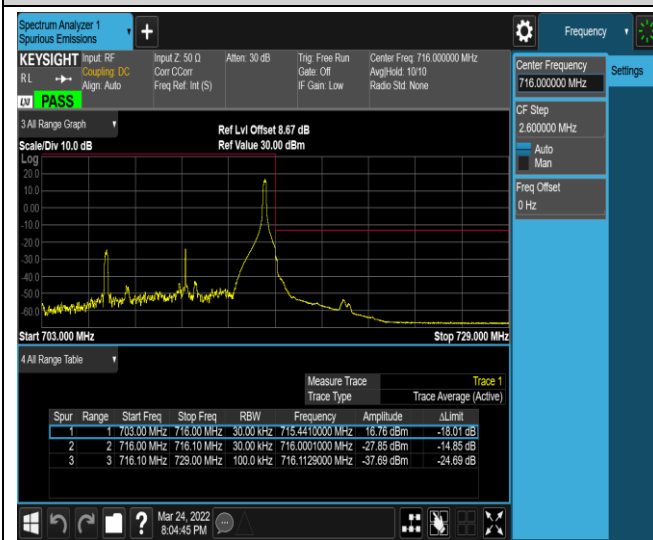

Band17-5MHz-16QAM-23825-1RB#0

Band17-5MHz-16QAM-23825-1RB#24

Band17-5MHz-16QAM-23825-25RB#0

Band17-10MHz-QPSK-23780-1RB#0

Band17-10MHz-QPSK-23780-1RB#49

Band17-10MHz-QPSK-23780-50RB#0

Band17-10MHz-QPSK-23800-1RB#0

Band17-10MHz-QPSK-23800-1RB#49

Band17-10MHz-QPSK-23800-50RB#0

Band17-10MHz-16QAM-23780-1RB#0

Band17-10MHz-16QAM-23780-1RB#49

Band17-10MHz-16QAM-23780-50RB#0

Band17-10MHz-16QAM-23800-1RB#0

Band17-10MHz-16QAM-23800-1RB#49