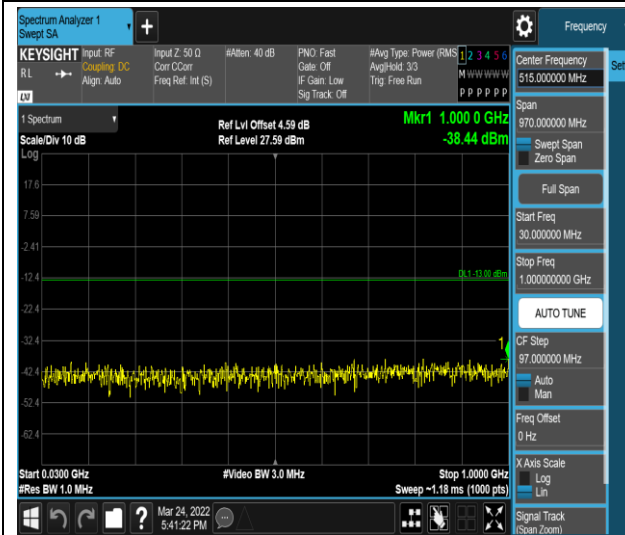

Remark: All bandwidth and all modulation had been tested, but only the worst case data displayed in this report.

Test Graphs

Band4-1.4MHz-16QAM-19957-1RB#0-Range1:30~1000MHz

Band4-1.4MHz-16QAM-19957-1RB#0-Range2:1000~20000MHz