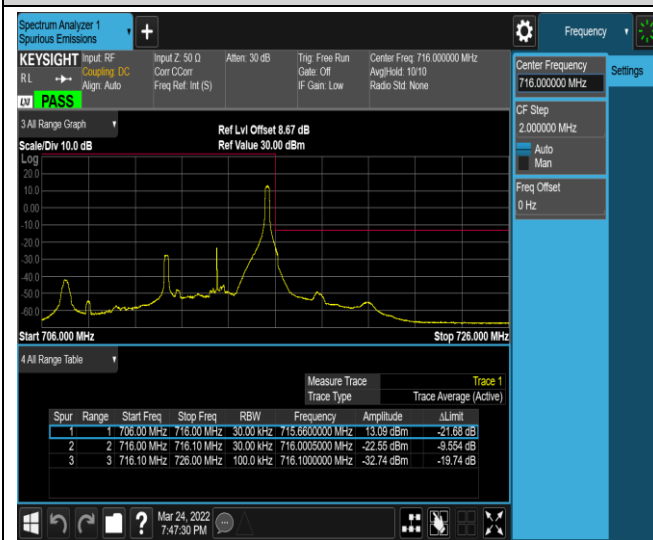

Band17-5MHz-QPSK-23755-25RB#0

Band17-5MHz-QPSK-23825-1RB#0

Band17-5MHz-QPSK-23825-1RB#24

Band17-5MHz-QPSK-23825-25RB#0

Band17-5MHz-16QAM-23755-1RB#0

Band17-5MHz-16QAM-23755-1RB#24

Band17-5MHz-16QAM-23755-25RB#0

Band17-5MHz-16QAM-23825-1RB#0

Band17-5MHz-16QAM-23825-1RB#24

Band17-5MHz-16QAM-23825-25RB#0

Band17-10MHz-QPSK-23780-1RB#0

Band17-10MHz-QPSK-23780-1RB#49

Band17-10MHz-QPSK-23780-50RB#0

Band17-10MHz-QPSK-23800-1RB#0