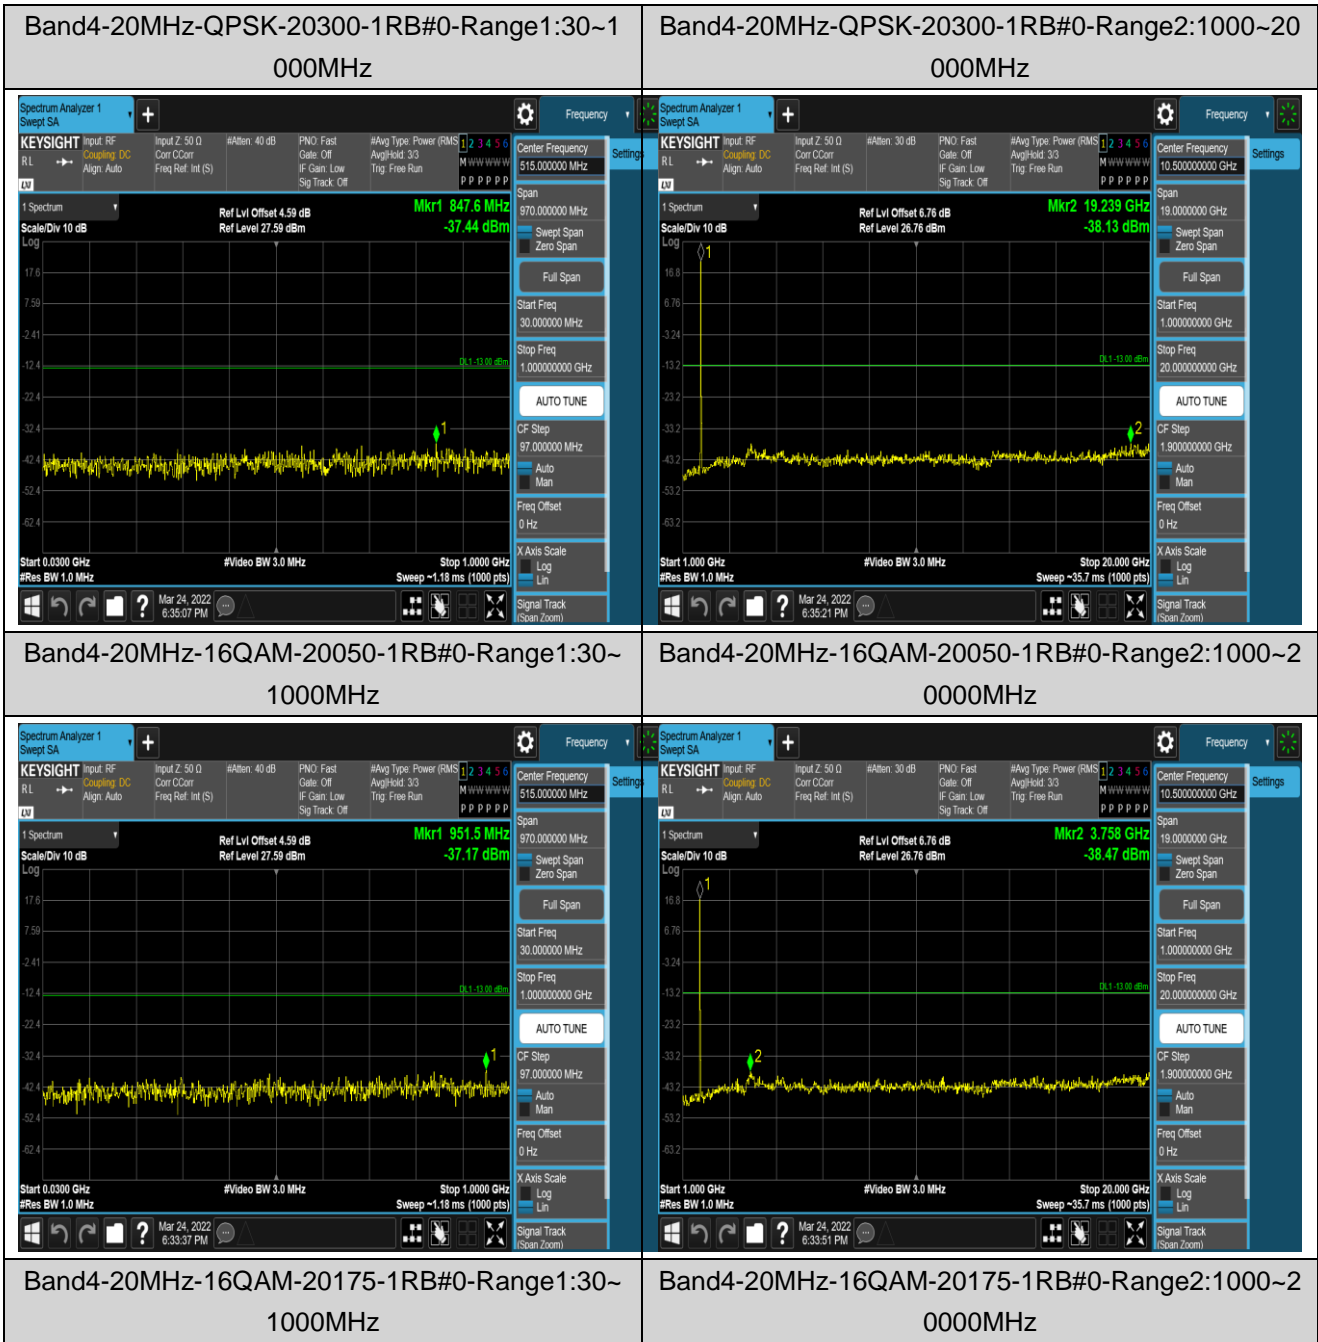

Remark: All bandwidth and all modulation had been tested, but only the worst case data displayed in this report.

Test Graphs

Band4-1.4MHz-16QAM-19957-1RB#0-Range1:30~1000MHz

Band4-1.4MHz-16QAM-19957-1RB#0-Range2:1000~20000MHz

Band4-1.4MHz-16QAM-20175-1RB#0-Range1:30~1000MHz

Band4-1.4MHz-16QAM-20175-1RB#0-Range2:1000~20000MHz

Band4-1.4MHz-16QAM-20393-1RB#0-Range1:30~1000MHz

Band4-1.4MHz-16QAM-20393-1RB#0-Range2:1000~20000MHz

Band4-20MHz-QPSK-20050-1RB#0-Range1:30~1000MHz	Band4-20MHz-QPSK-20050-1RB#0-Range2:1000~20000MHz
--	---

Band4-20MHz-QPSK-20175-1RB#0-Range1:30~1000MHz	Band4-20MHz-QPSK-20175-1RB#0-Range2:1000~20000MHz
--	---

Band4-20MHz-16QAM-20300-1RB#0-Range1:30~1000MHz

Band4-20MHz-16QAM-20300-1RB#0-Range2:1000~2000MHz

Band12-1.4MHz-QPSK-23017-1RB#0-Range1:30~1000MHz