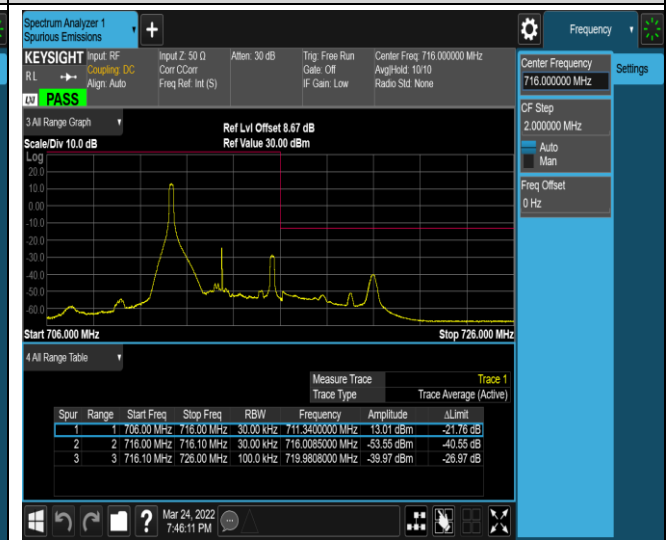

Band17-5MHz-16QAM-23825-1RB#0