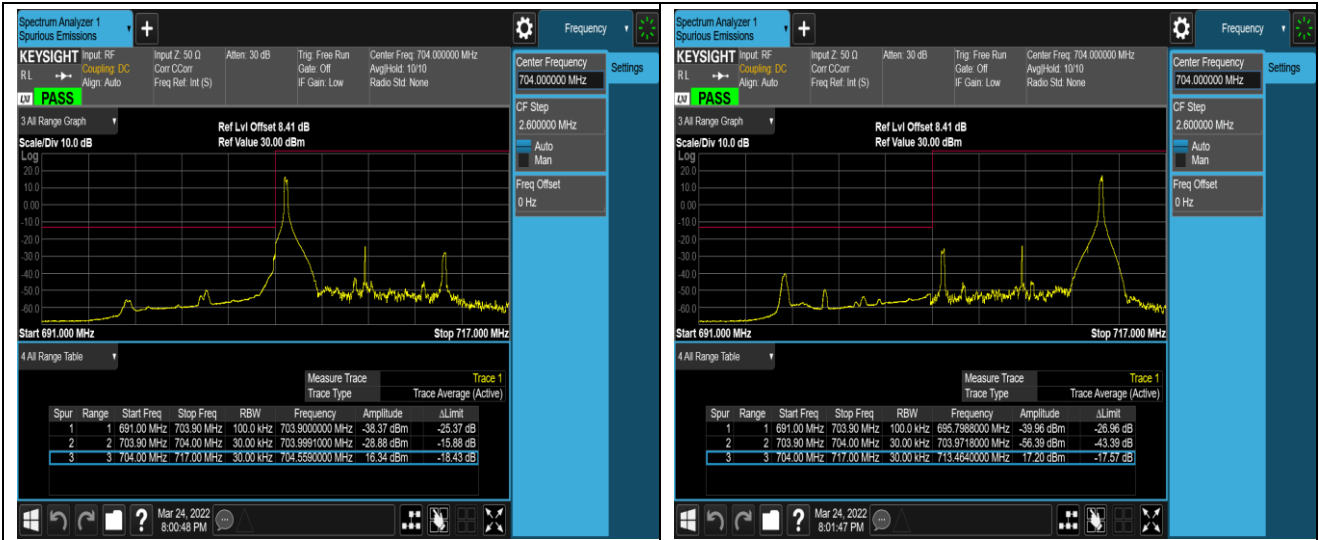

Band17-5MHz-16QAM-23825-1RB#0

Band17-5MHz-16QAM-23825-1RB#24

Band17-5MHz-16QAM-23825-25RB#0

Band17-10MHz-QPSK-23780-1RB#0

Band17-10MHz-QPSK-23780-1RB#49

Band17-10MHz-QPSK-23780-50RB#0

Band17-10MHz-QPSK-23800-1RB#0