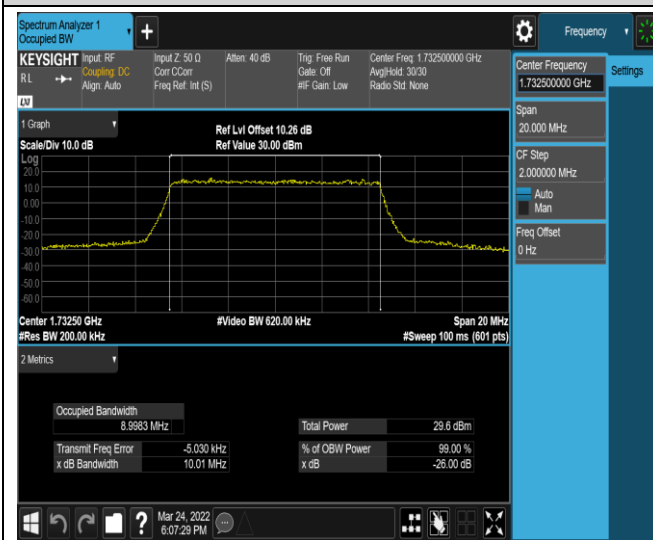

Band4-10MHz-16QAM-20175-50RB#0

Band4-15MHz-QPSK-20025-75RB#0