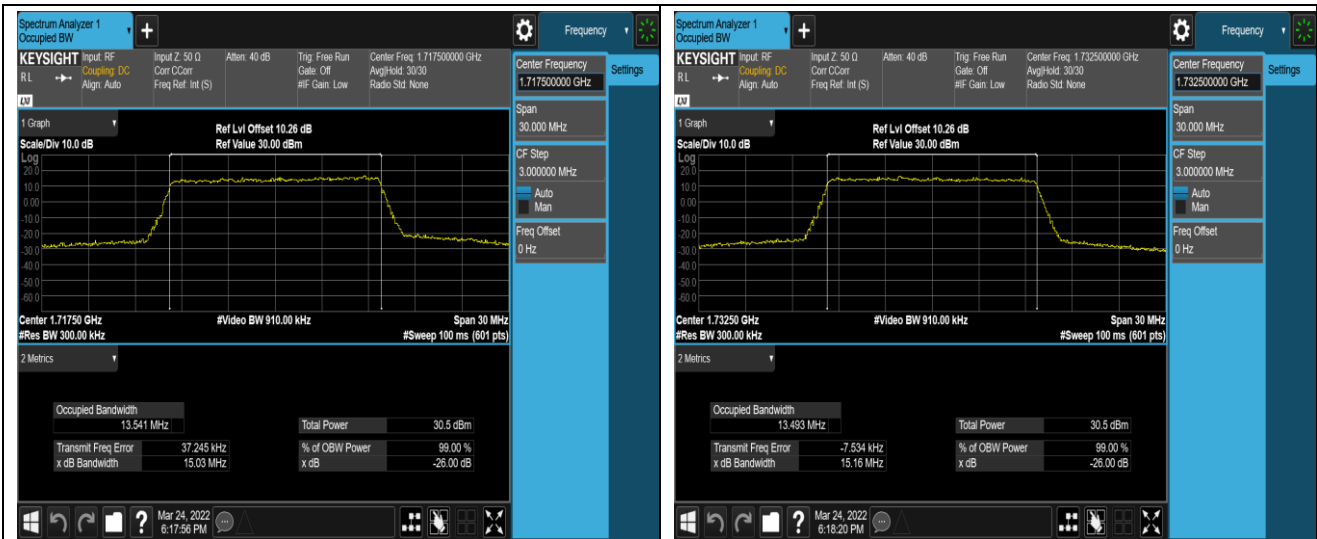

Band4-10MHz-16QAM-20000-50RB#0

Band4-10MHz-16QAM-20175-50RB#0

Band4-10MHz-16QAM-20350-50RB#0

Band4-15MHz-QPSK-20025-75RB#0

Band4-15MHz-QPSK-20175-75RB#0

Band4-15MHz-QPSK-20325-75RB#0

Band4-15MHz-16QAM-20025-75RB#0