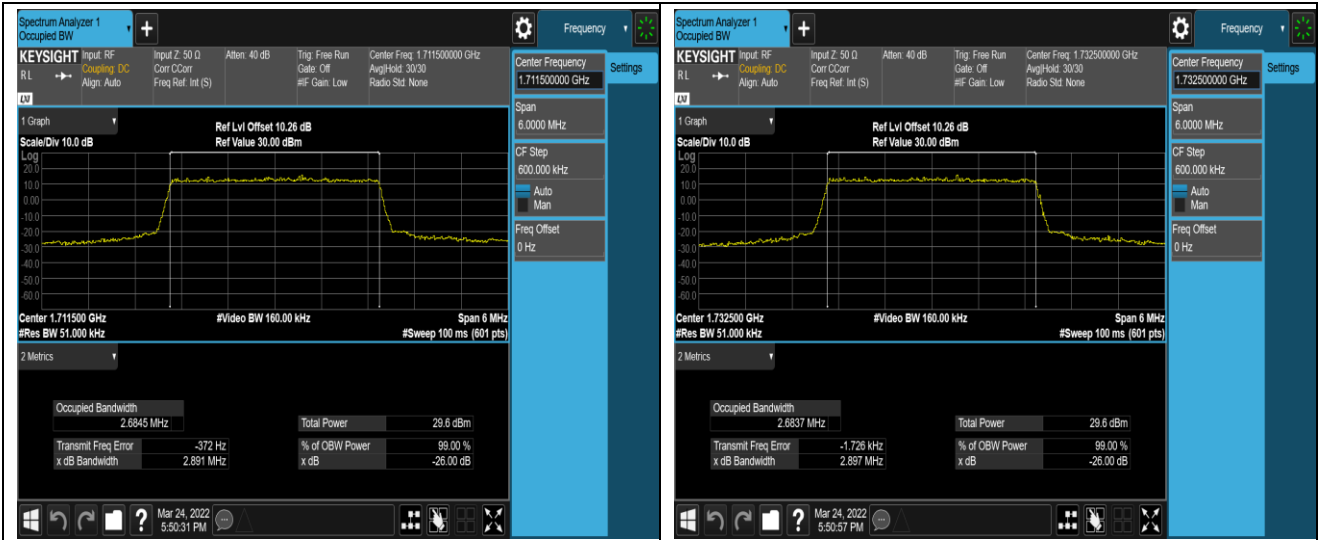

Band4-3MHz-QPSK-20385-15RB#0

Band4-3MHz-16QAM-19965-15RB#0