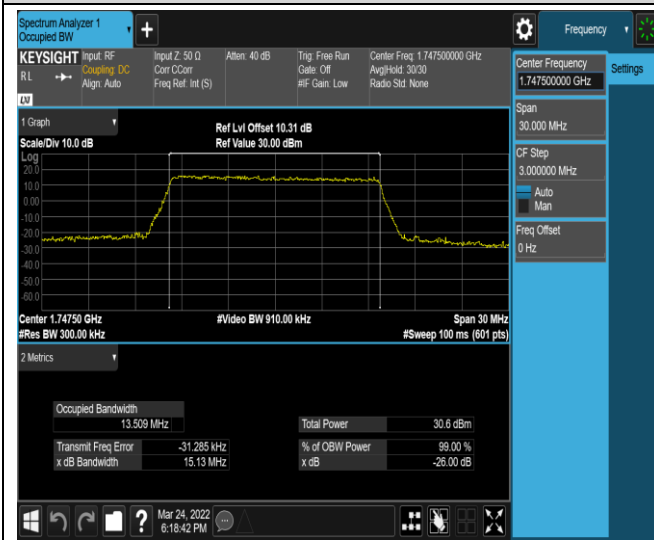

Band4-10MHz-16QAM-20000-50RB#0

Band4-10MHz-16QAM-20175-50RB#0

Band4-10MHz-16QAM-20350-50RB#0

Band4-15MHz-QPSK-20025-75RB#0

Band4-15MHz-QPSK-20175-75RB#0

Band4-15MHz-QPSK-20325-75RB#0

Band4-15MHz-16QAM-20025-75RB#0