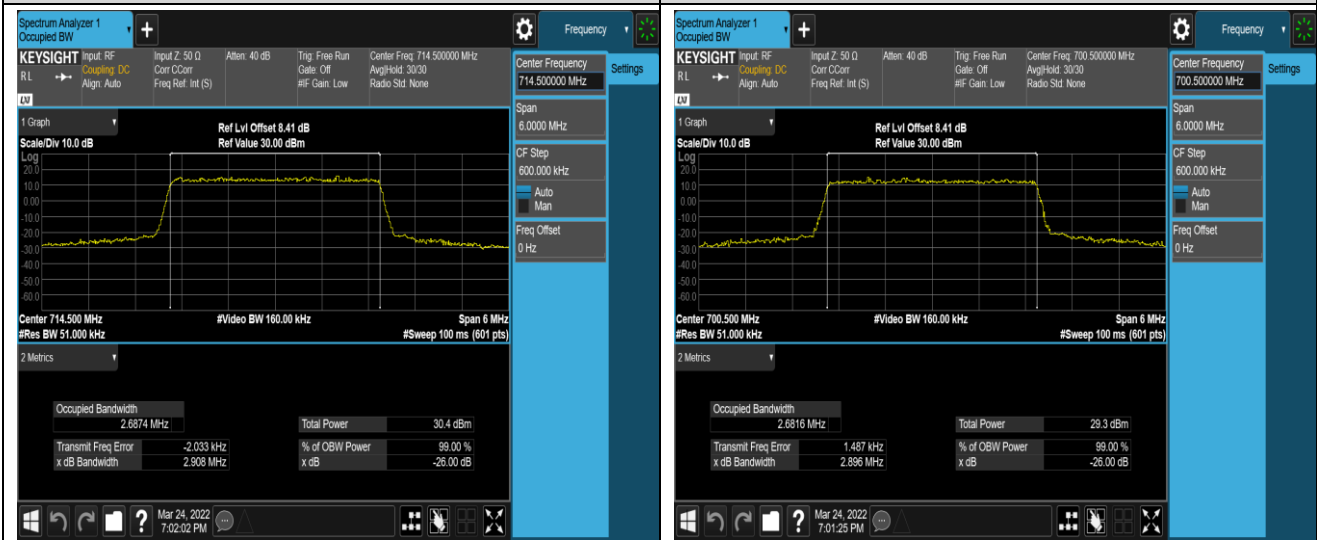

Band12-3MHz-QPSK-23165-15RB#0

Band12-3MHz-16QAM-23025-15RB#0

Band12-3MHz-16QAM-23095-15RB#0

Band12-3MHz-16QAM-23165-15RB#0