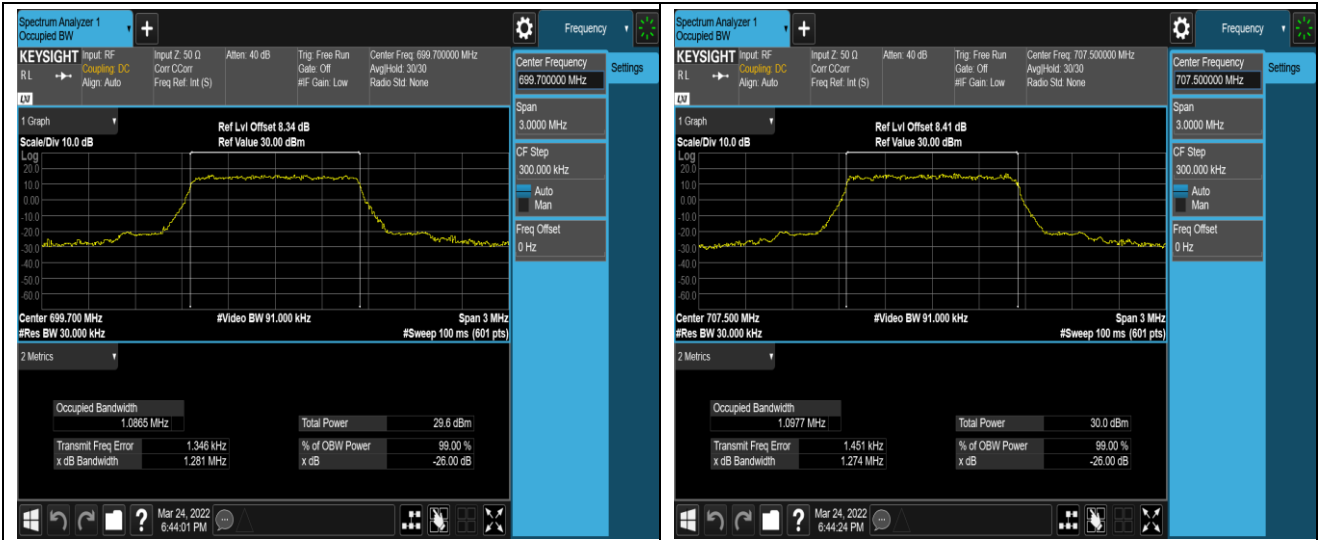

Band12-1.4MHz-QPSK-23017-6RB#0

Band12-1.4MHz-QPSK-23095-6RB#0

Band12-1.4MHz-QPSK-23173-6RB#0

Band12-1.4MHz-16QAM-23017-6RB#0