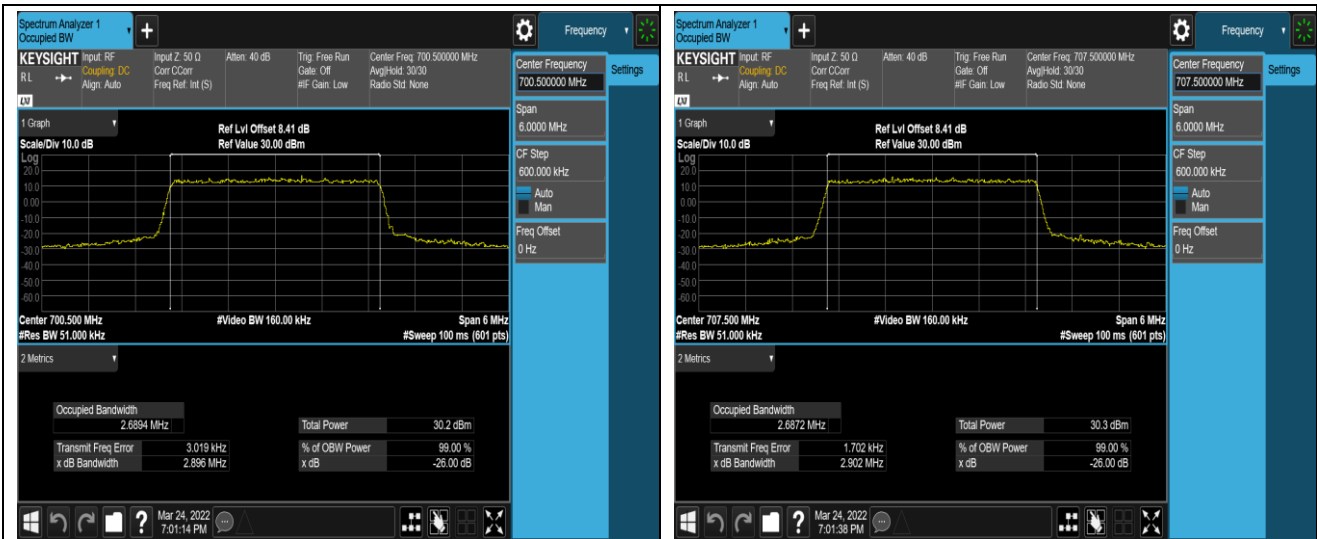

Band12-3MHz-QPSK-23025-15RB#0

Band12-3MHz-QPSK-23095-15RB#0

Band12-3MHz-QPSK-23165-15RB#0

Band12-3MHz-16QAM-23025-15RB#0