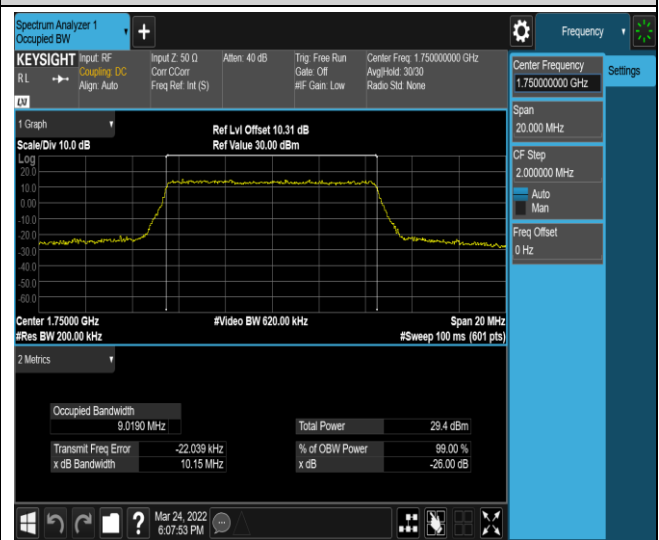

Band4-10MHz-16QAM-20000-50RB#0

Band4-10MHz-16QAM-20175-50RB#0

Band4-10MHz-16QAM-20350-50RB#0

Band4-15MHz-QPSK-20025-75RB#0

Band4-15MHz-QPSK-20175-75RB#0

Band4-15MHz-QPSK-20325-75RB#0

Band4-15MHz-16QAM-20025-75RB#0