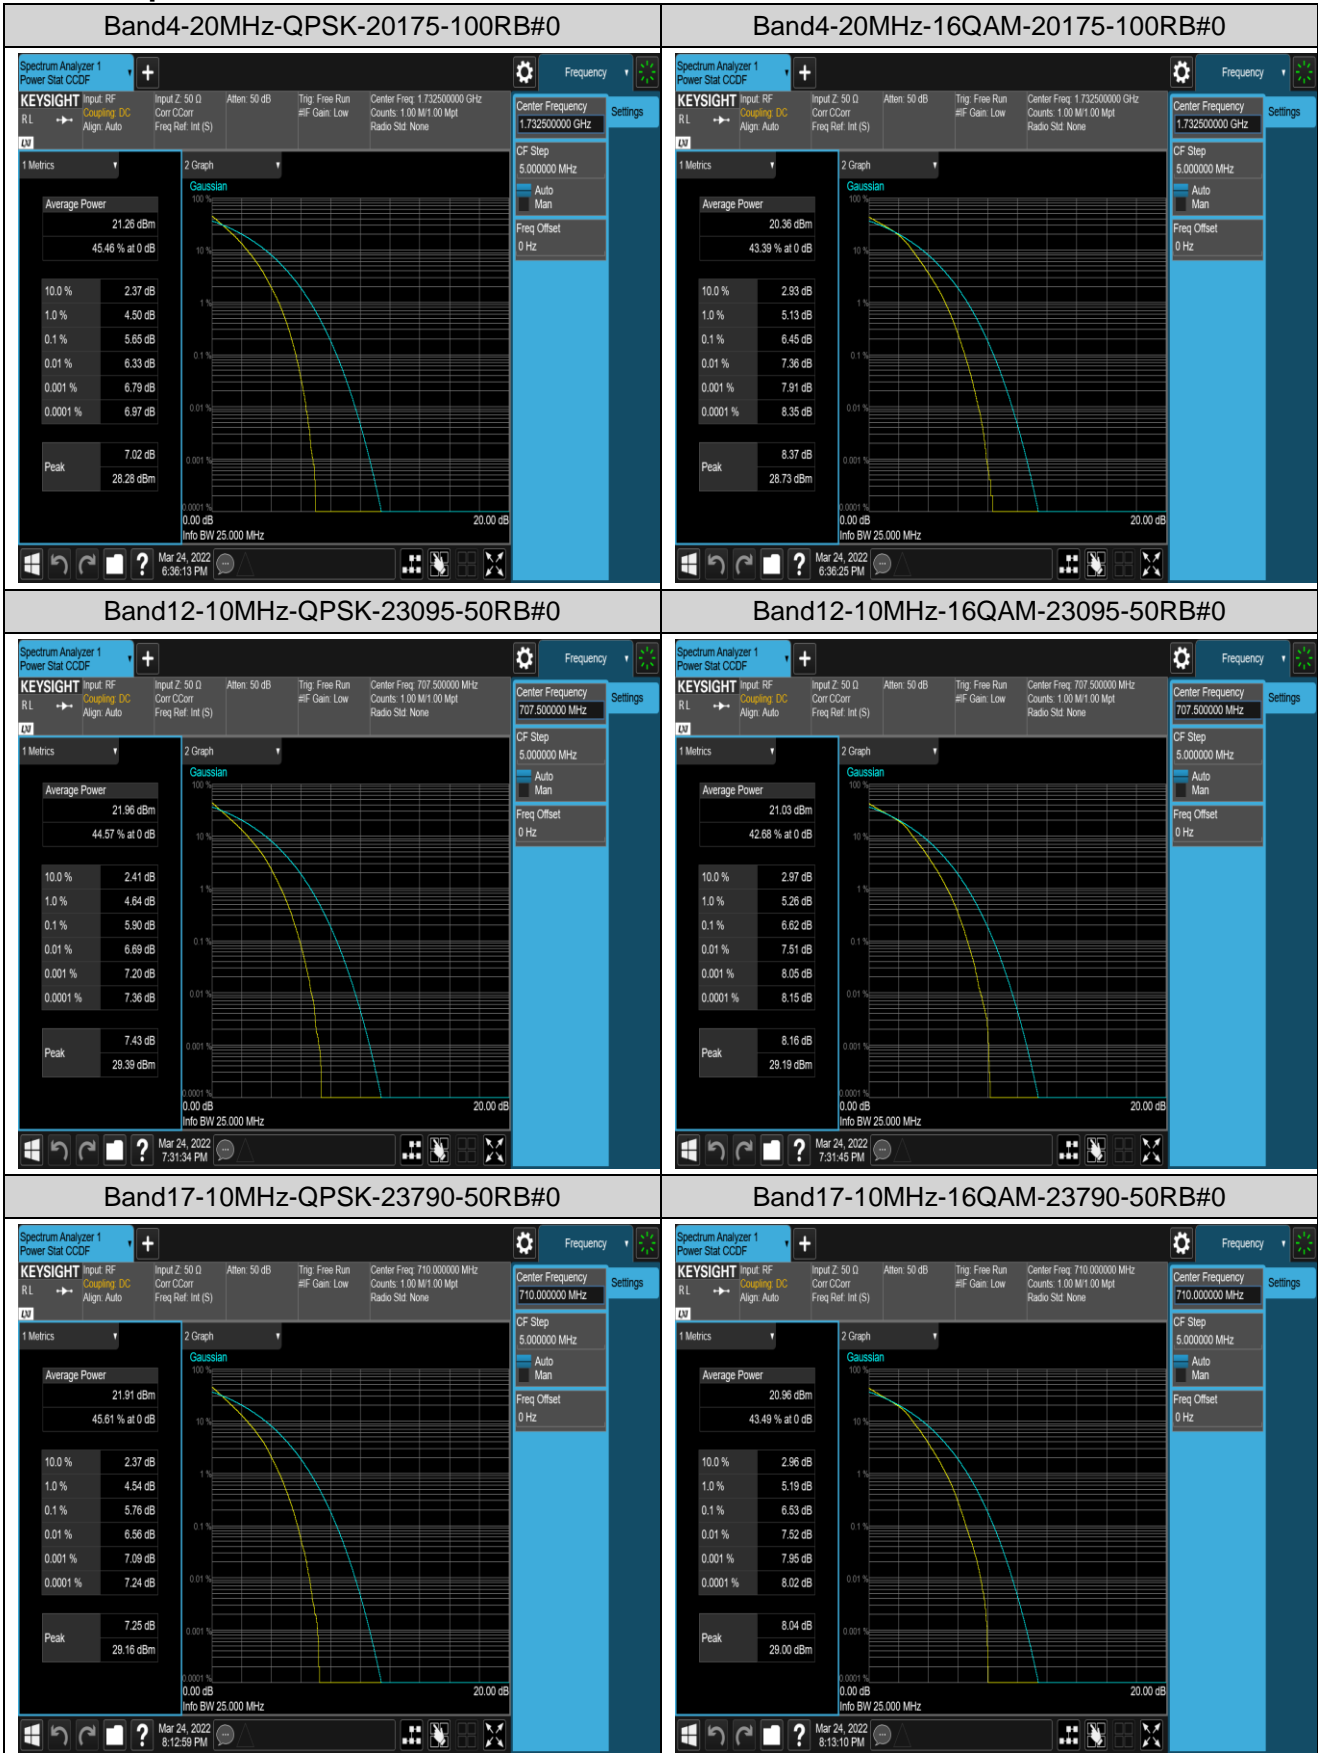

Test Graphs