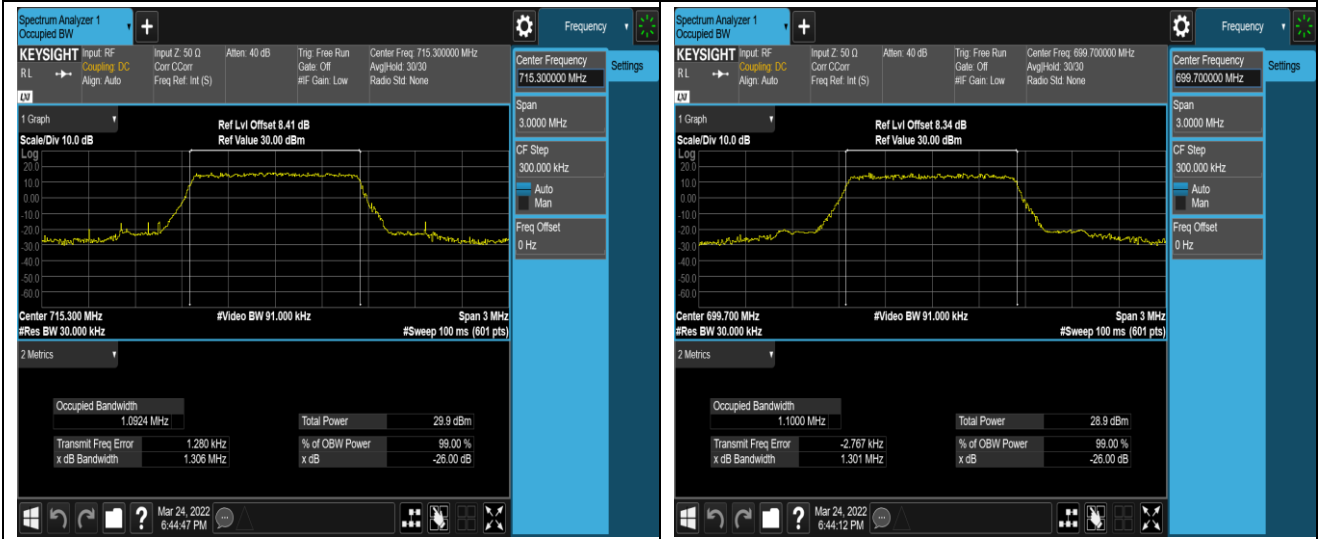

Band4-20MHz-16QAM-20300-100RB#0

Band12-1.4MHz-QPSK-23017-6RB#0

Band12-1.4MHz-QPSK-23095-6RB#0

Band12-1.4MHz-QPSK-23173-6RB#0

Band12-1.4MHz-16QAM-23017-6RB#0

Band12-1.4MHz-16QAM-23095-6RB#0

Band12-1.4MHz-16QAM-23173-6RB#0