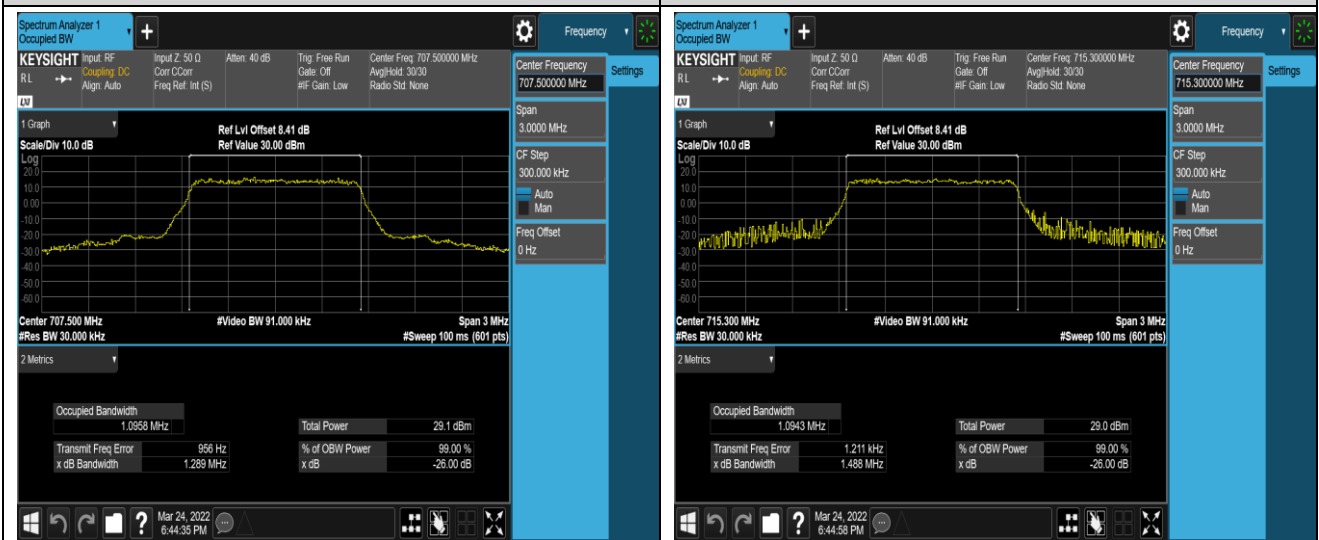

Band4-20MHz-16QAM-20300-100RB#0

Band12-1.4MHz-QPSK-23017-6RB#0

Band12-1.4MHz-QPSK-23095-6RB#0

Band12-1.4MHz-QPSK-23173-6RB#0

Band12-1.4MHz-16QAM-23017-6RB#0

Band12-1.4MHz-16QAM-23095-6RB#0

Band12-1.4MHz-16QAM-23173-6RB#0