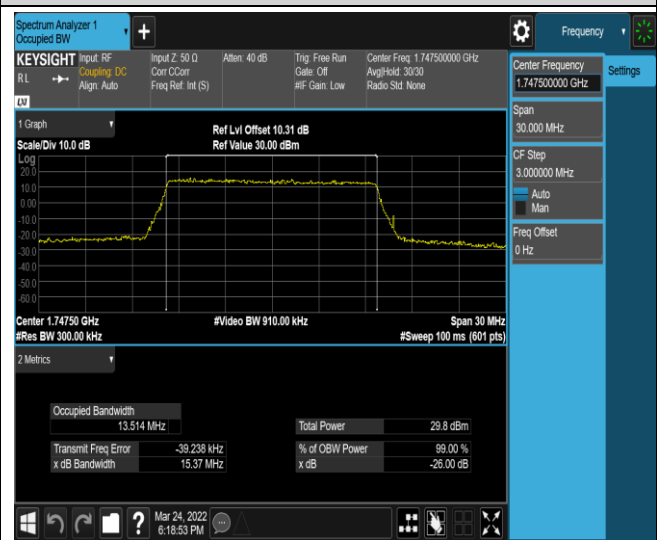

Band4-15MHz-16QAM-20325-75RB#0

Band4-20MHz-QPSK-20175-100RB#0