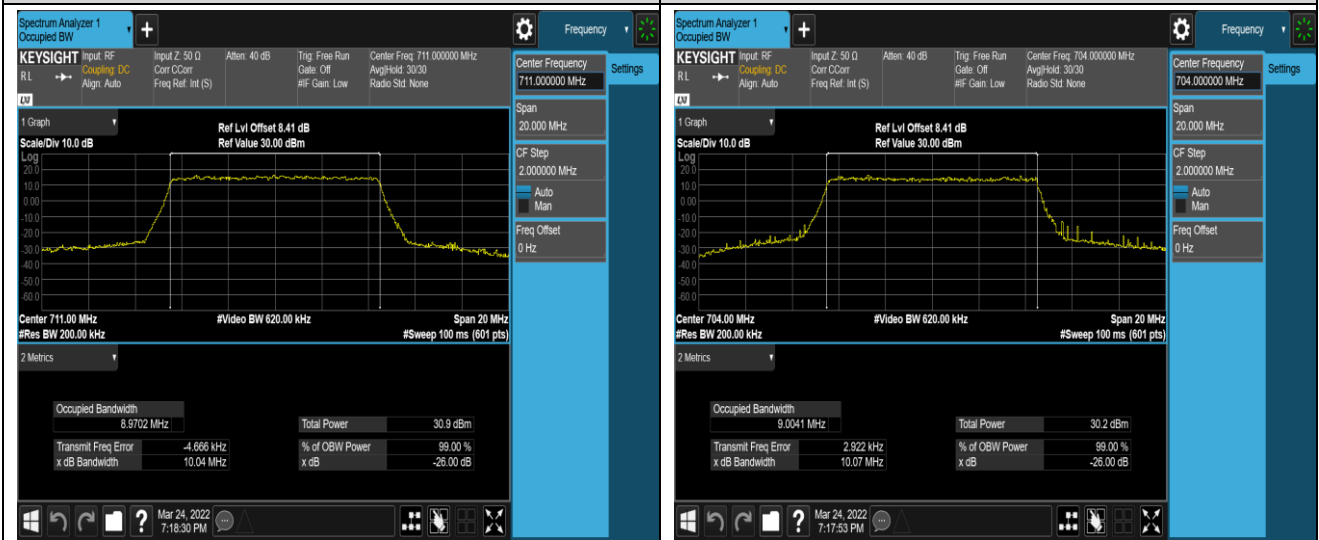

Band12-10MHz-QPSK-23130-50RB#0

Band12-10MHz-16QAM-23060-50RB#0

Band12-10MHz-16QAM-23095-50RB#0

Band12-10MHz-16QAM-23130-50RB#0