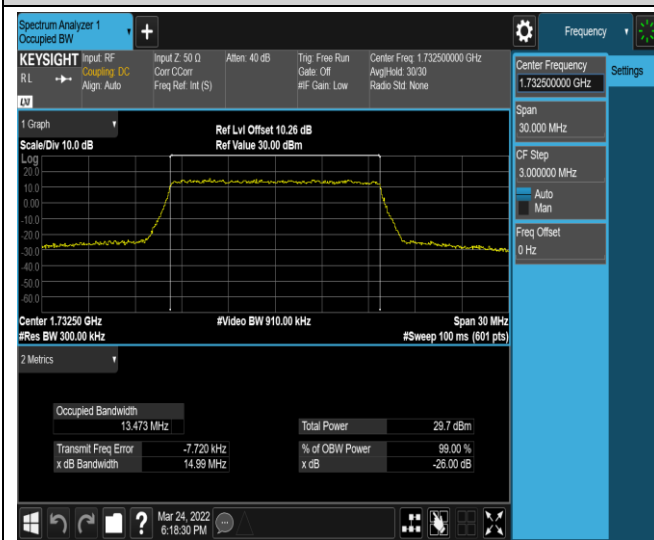

Band4-15MHz-16QAM-20175-75RB#0

Band4-20MHz-QPSK-20050-100RB#0