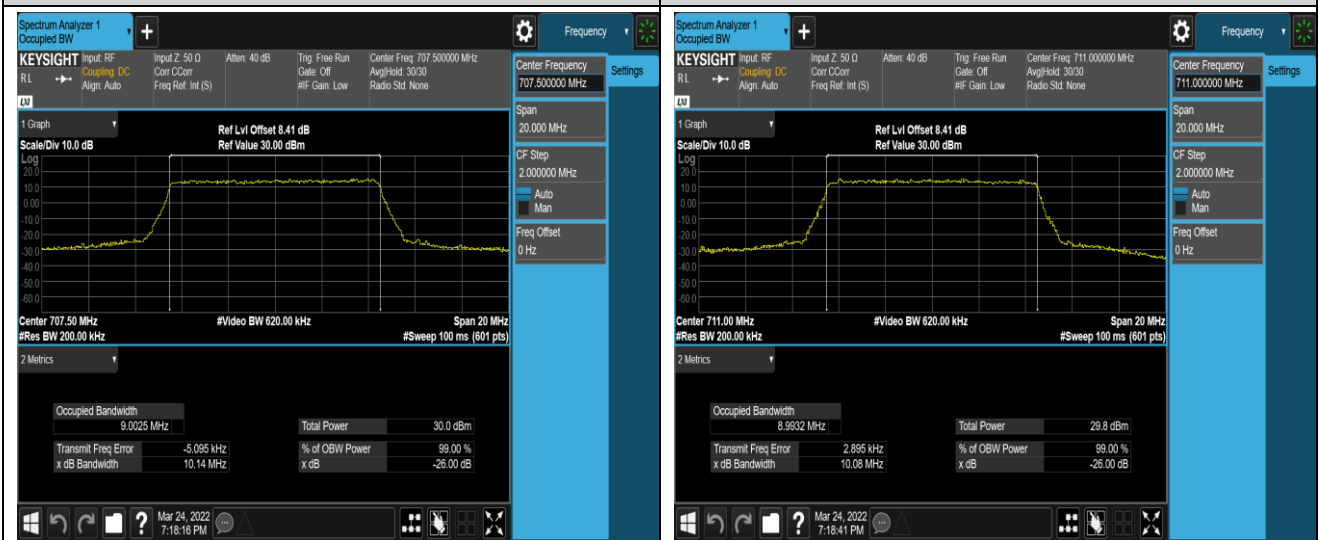

Band12-5MHz-QPSK-23095-25RB#0

Band12-10MHz-QPSK-23130-50RB#0

Band12-10MHz-16QAM-23060-50RB#0

Band12-10MHz-16QAM-23095-50RB#0

Band12-10MHz-16QAM-23130-50RB#0

Band17-5MHz-QPSK-23755-25RB#0

Band17-5MHz-QPSK-23790-25RB#0