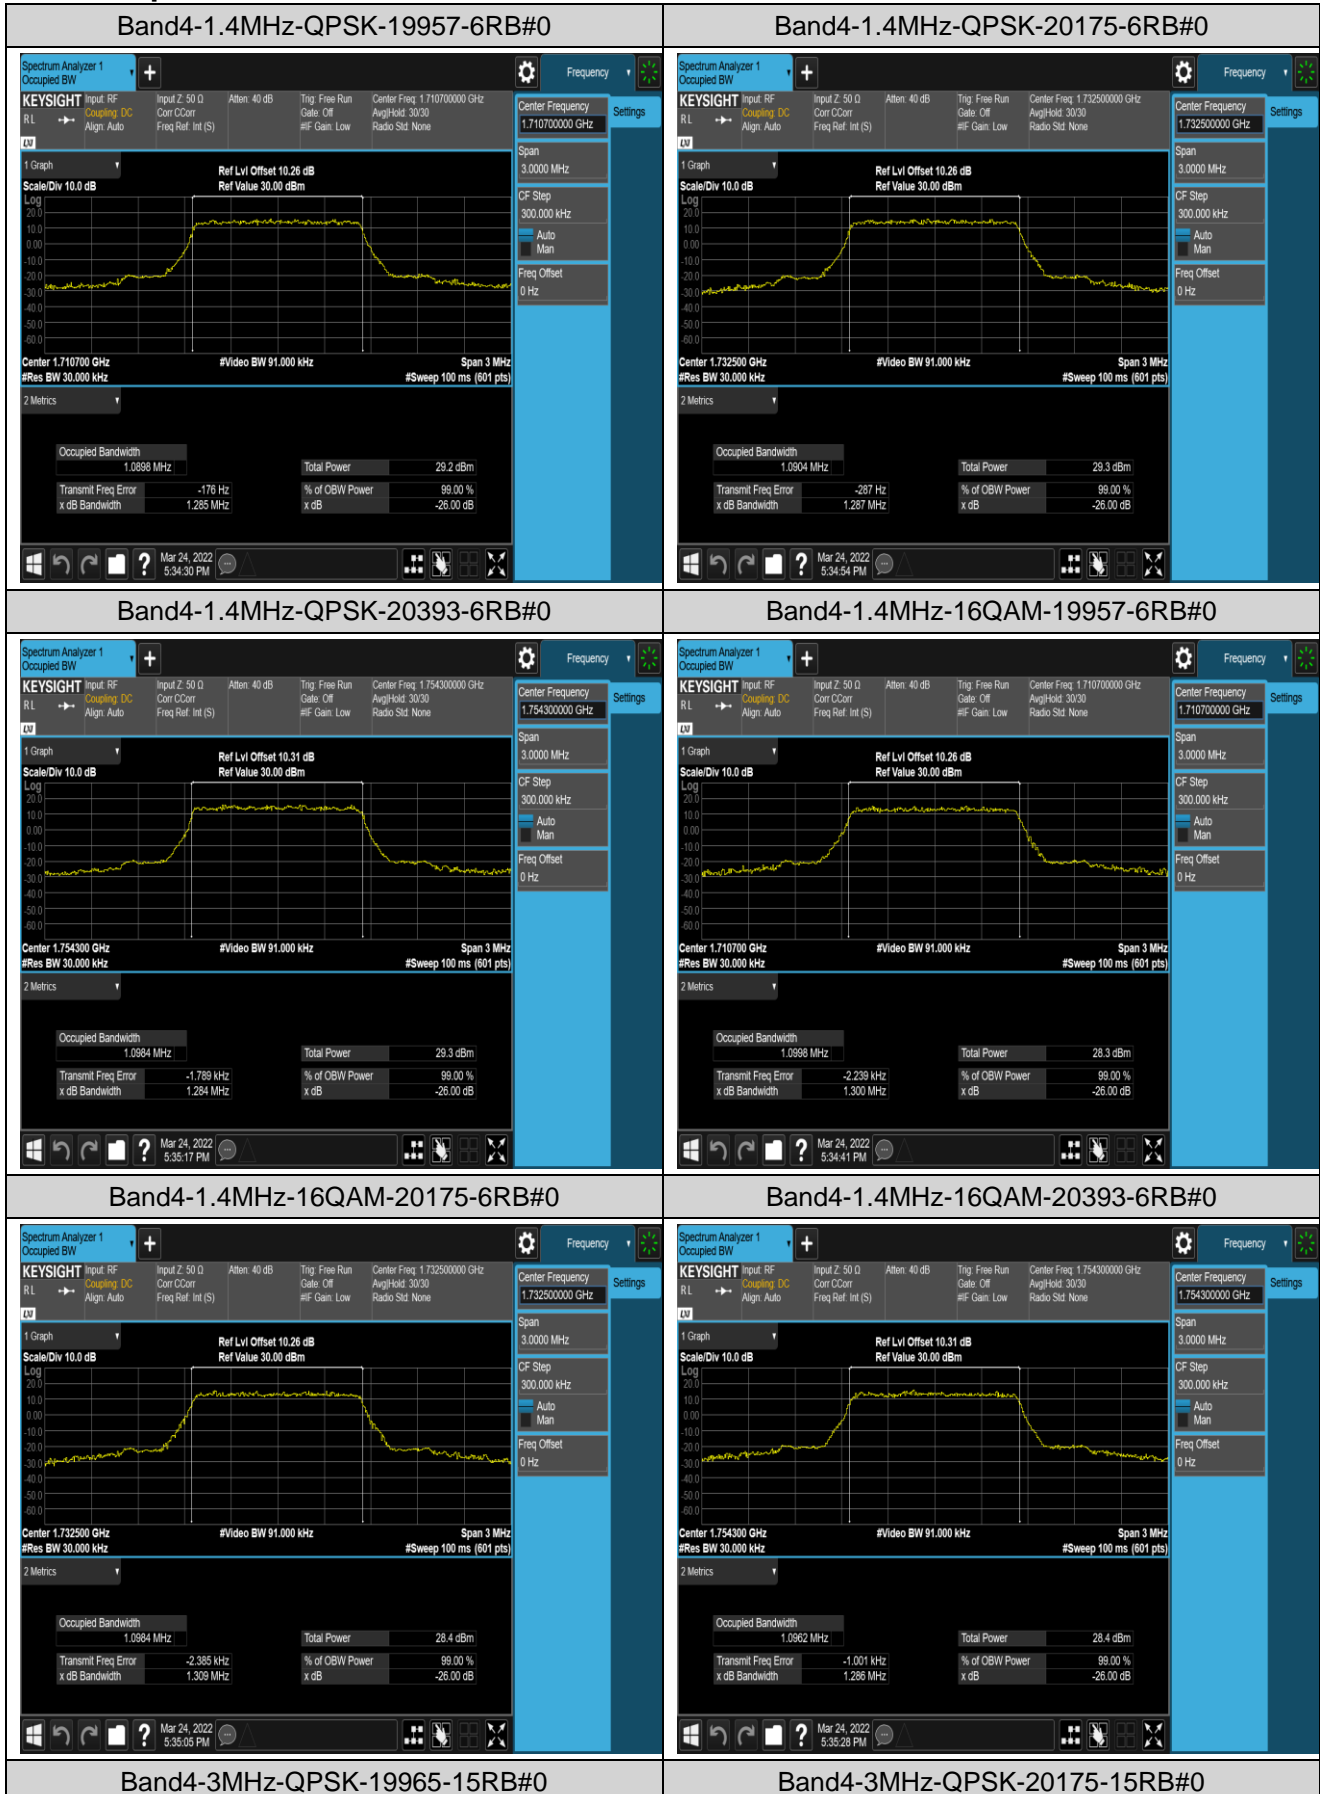

Test Graphs