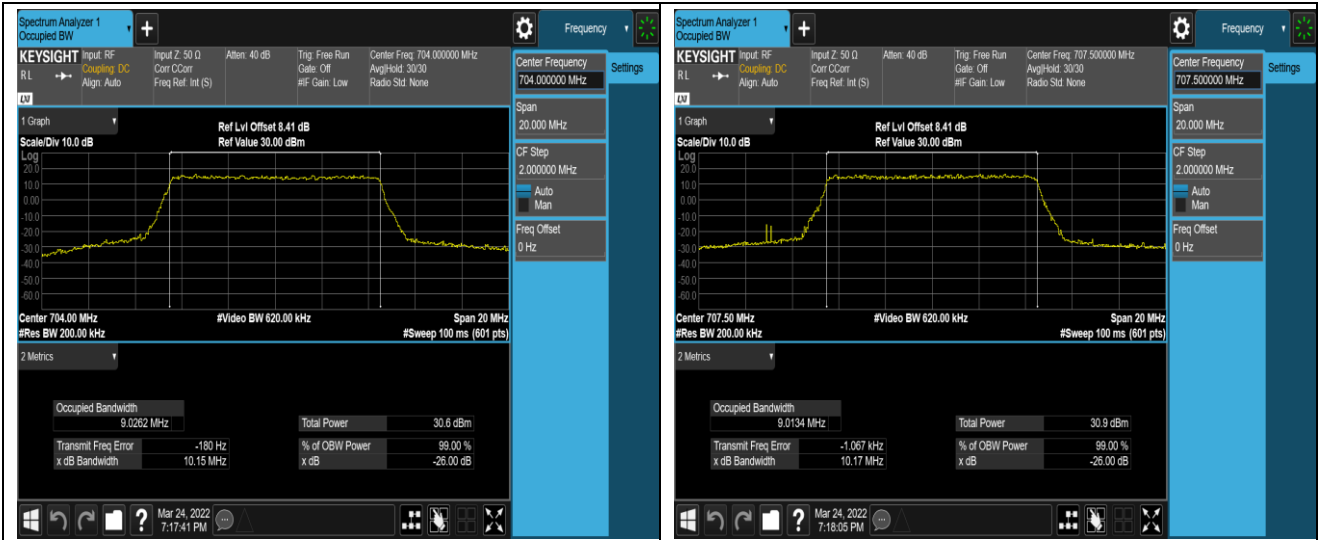

Band12-10MHz-QPSK-23130-50RB#0

Band12-10MHz-16QAM-23060-50RB#0