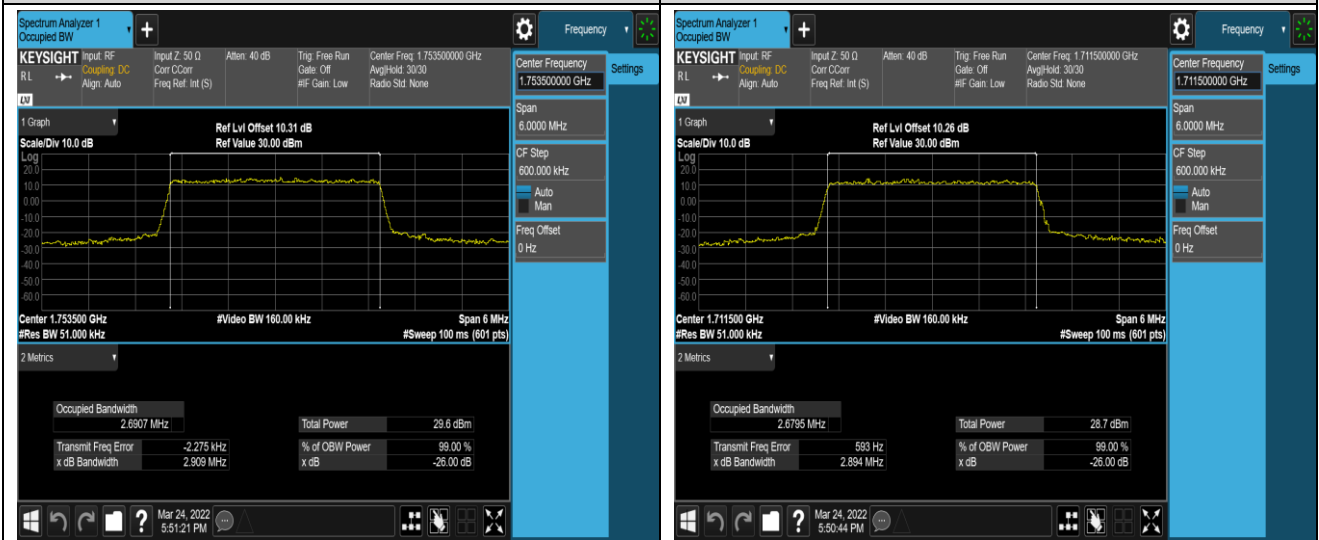

Band4-3MHz-QPSK-20385-15RB#0

Band4-3MHz-16QAM-19965-15RB#0

Band4-3MHz-16QAM-20175-15RB#0

Band4-3MHz-16QAM-20385-15RB#0