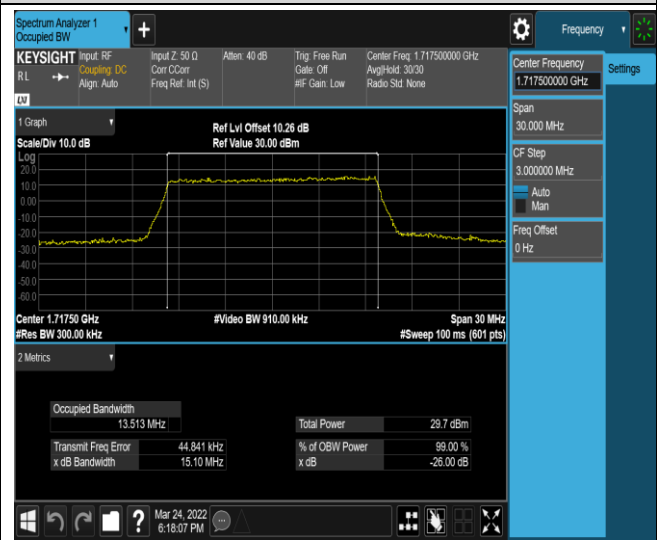

Band4-15MHz-16QAM-20025-75RB#0

Band4-15MHz-16QAM-20325-75RB#0