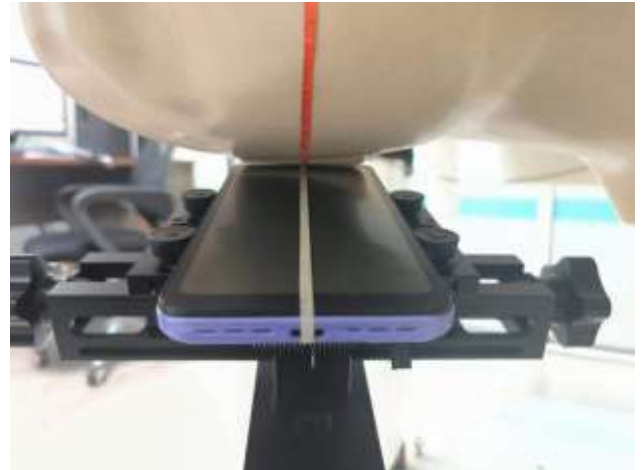

EUT Photos (Model:Elite X63Pro)

EUT Antenna Locations

SAR Test Setup Photos

Head

Right Cheek

Right Tilted

Left Cheek

Left Tilted

Body

Front side (10mm)

Back side(10mm)

Right side(10mm)

Left side(10mm)

Top side(10mm)

Bottom (10mm)