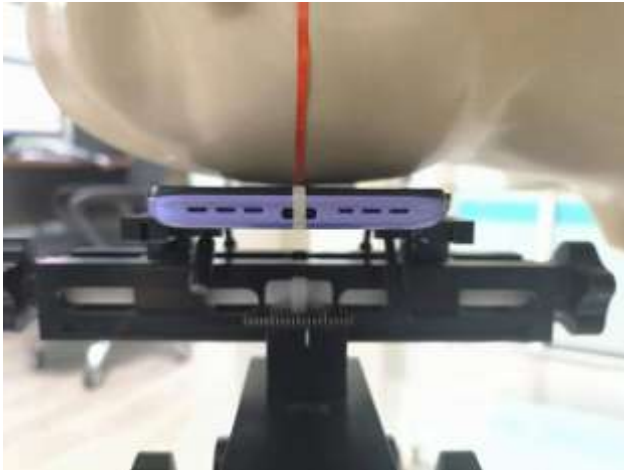

EUT Photos (Model:Elite X63Pro)

EUT Antenna Locations

SAR Test Setup Photos

Head

Right Cheek

Right Tilted

Left Cheek

Left Tilted

Body

Front side (10mm)

Back side(10mm)

Right side(10mm)

Left side(10mm)

Top side(10mm)

Bottom (10mm)