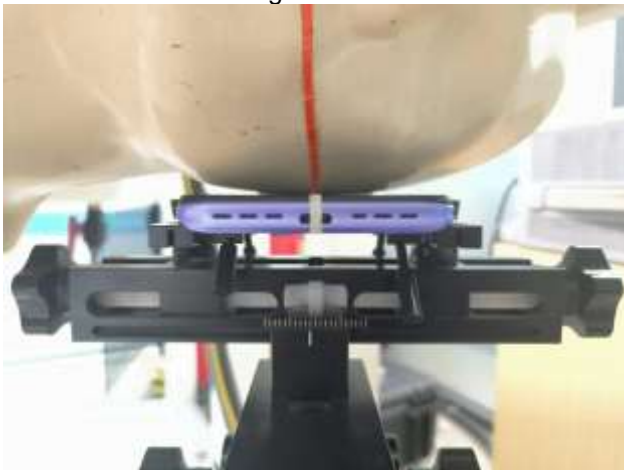

EUT Photos (Model:Elite X63Pro)

EUT Antenna Locations

SAR Test Setup Photos

Head

Right Cheek

Right Tilted

Left Cheek

Left Tilted

Body

Front side (10mm)

Back side(10mm)

Right side(10mm)

Left side(10mm)

Top side(10mm)

Bottom (10mm)