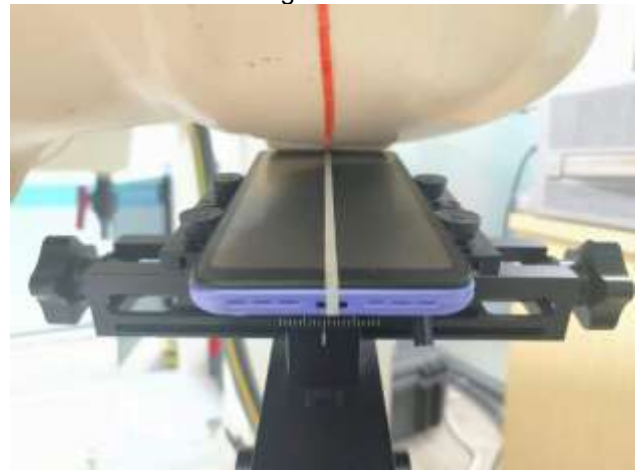

EUT Photos (Model:Elite X63Pro)

EUT Antenna Locations

SAR Test Setup Photos

Head

Right Cheek

Right Tilted

Left Cheek

Left Tilted

Body

Front side (10mm)

Back side(10mm)

Right side(10mm)

Left side(10mm)

Top side(10mm)

Bottom (10mm)