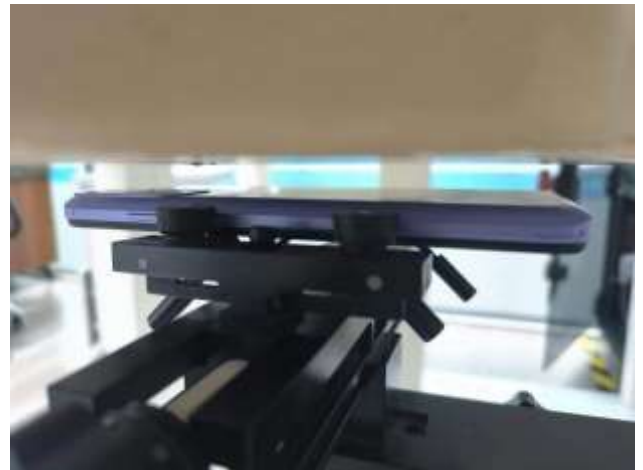

EUT Photos (Model:Elite X63Pro)

EUT Antenna Locations

SAR Test Setup Photos

Head

Right Cheek

Right Tilted

Left Cheek

Left Tilted

Body

Front side (10mm)

Back side(10mm)

Right side(10mm)

Left side(10mm)

Top side(10mm)

Bottom (10mm)