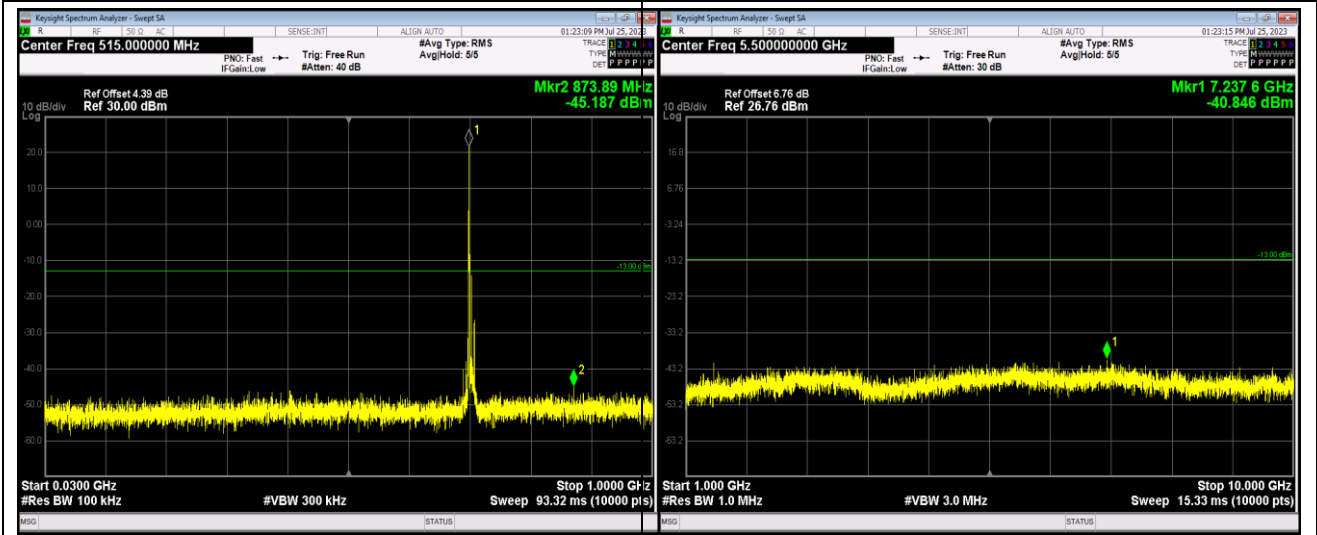

Band17-5MHz-64QAM-23755-1RB#0-Range2:1000~10000MHz

Band17-5MHz-64QAM-23790-1RB#0-Range1:30~1000MHz

Band17-5MHz-64QAM-23790-1RB#0-Range2:1000~10000MHz

Band17-10MHz-QPSK-23800-1RB#0-Range1:30~1000MHz

Band17-10MHz-QPSK-23800-1RB#0-Range2:1000~10000MHz