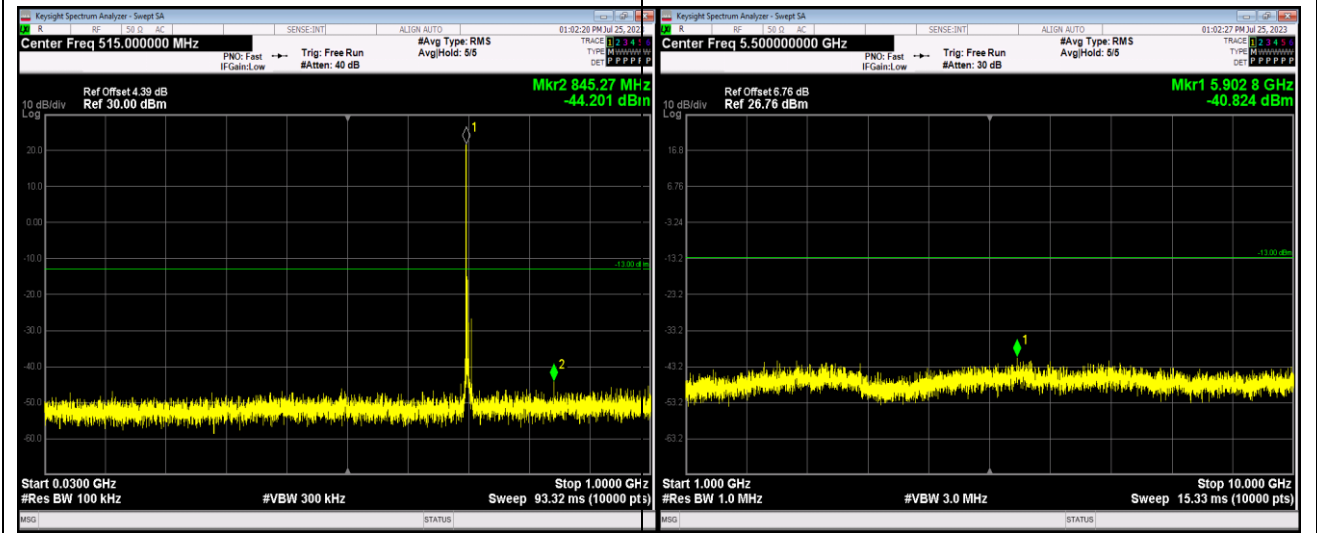

Band17-5MHz-64QAM-23755-1RB#0-Range1:30~1000MHz

Band17-5MHz-64QAM-23790-1RB#0-Range2:1000~10000MHz

Band17-5MHz-64QAM-23755-1RB#0-Range2:1000~10000MHz

Band17-5MHz-64QAM-23790-1RB#0-Range1:30~1000MHz