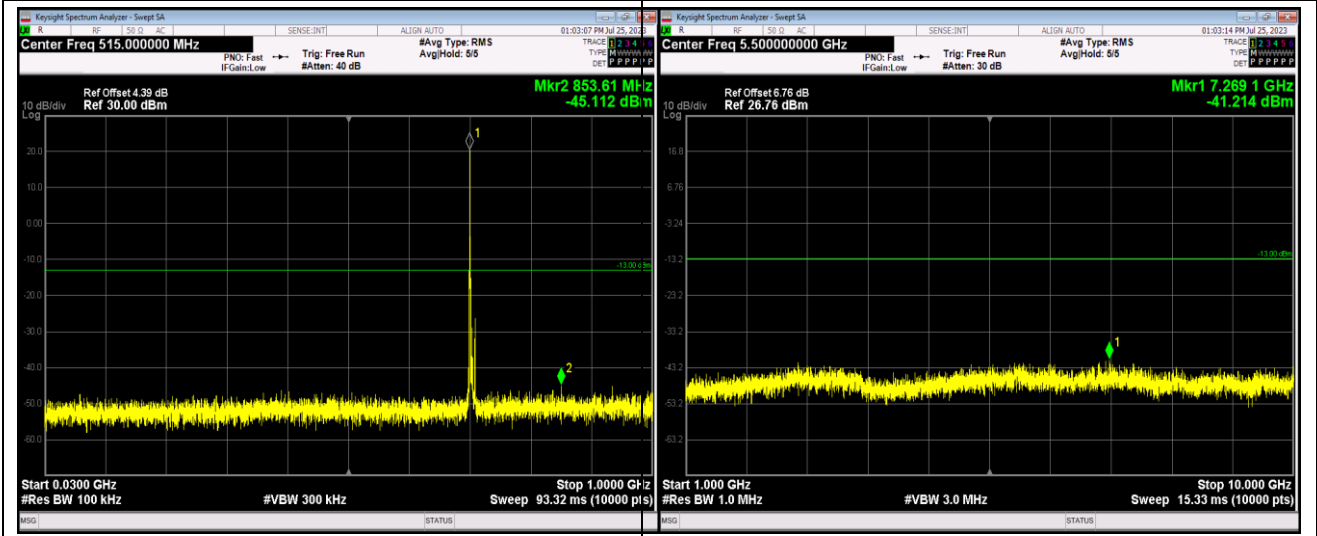

Band17-5MHz-64QAM-23790-1RB#0-Range1:30~1000MHz

Band17-5MHz-64QAM-23790-1RB#0-Range2:1000~10000MHz