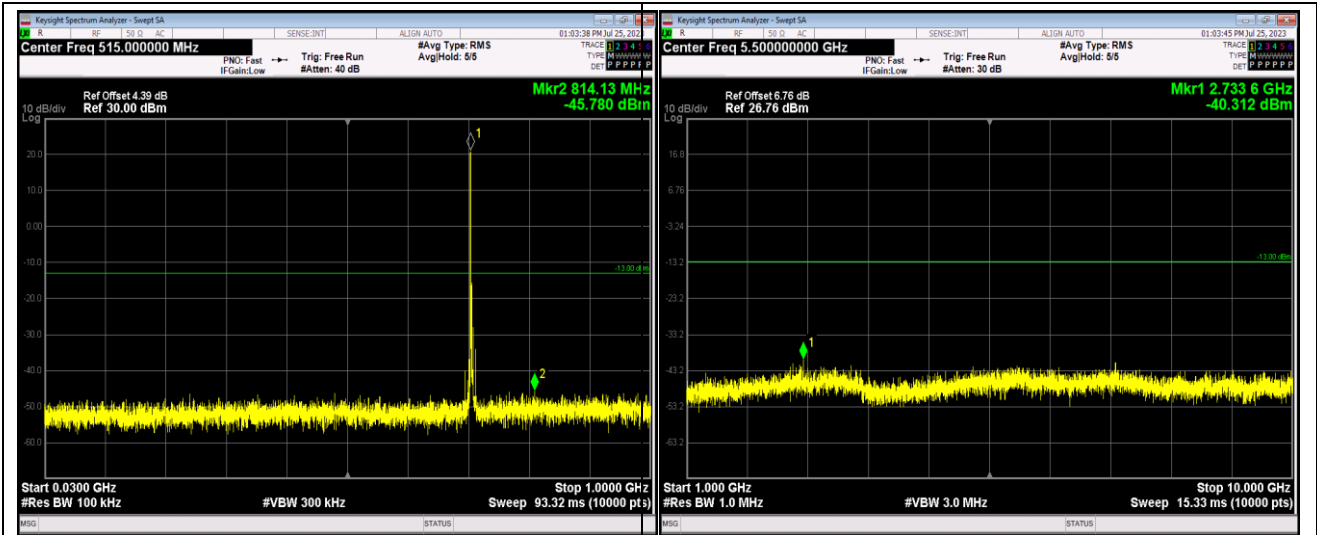

Band17-5MHz-QPSK-23790-1RB#0-Range1:30~1000MHz

Band17-5MHz-QPSK-23790-1RB#0-Range2:1000~10000MHz

Band17-5MHz-QPSK-23825-1RB#0-Range1:30~1000MHz

Band17-5MHz-QPSK-23825-1RB#0-Range2:1000~10000MHz

Band17-5MHz-64QAM-23755-1RB#0-Range1:30~1000MHz