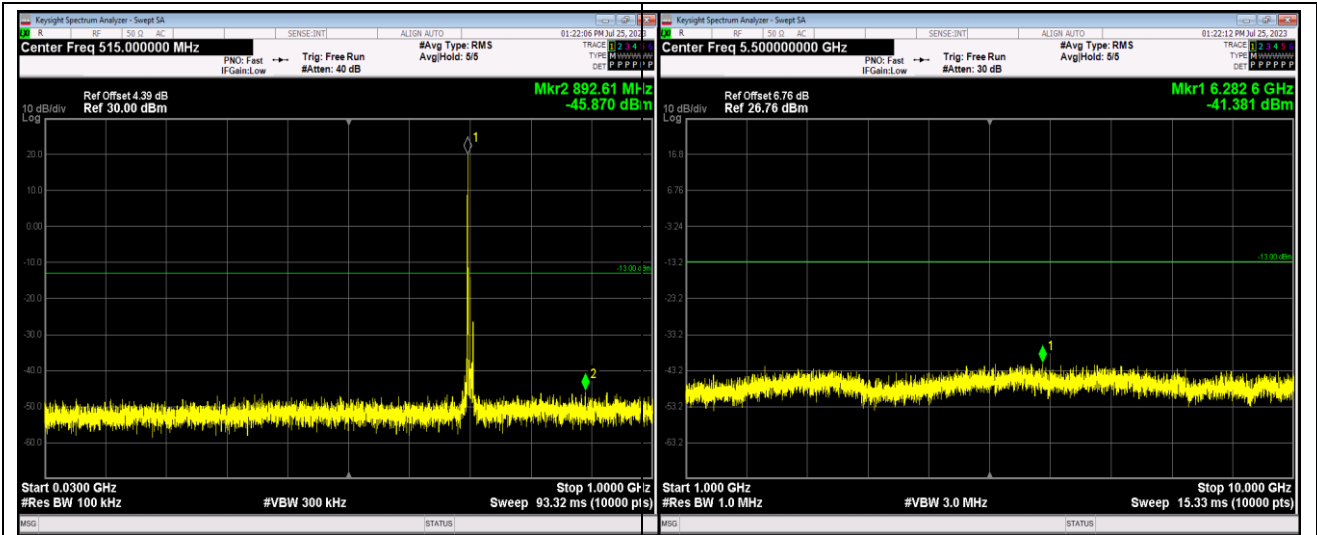

Band17-10MHz-64QAM-23790-1RB#0-Range2:1000~
10000MHz

Band17-10MHz-64QAM-23790-1RB#0-Range1:30
~1000MHz