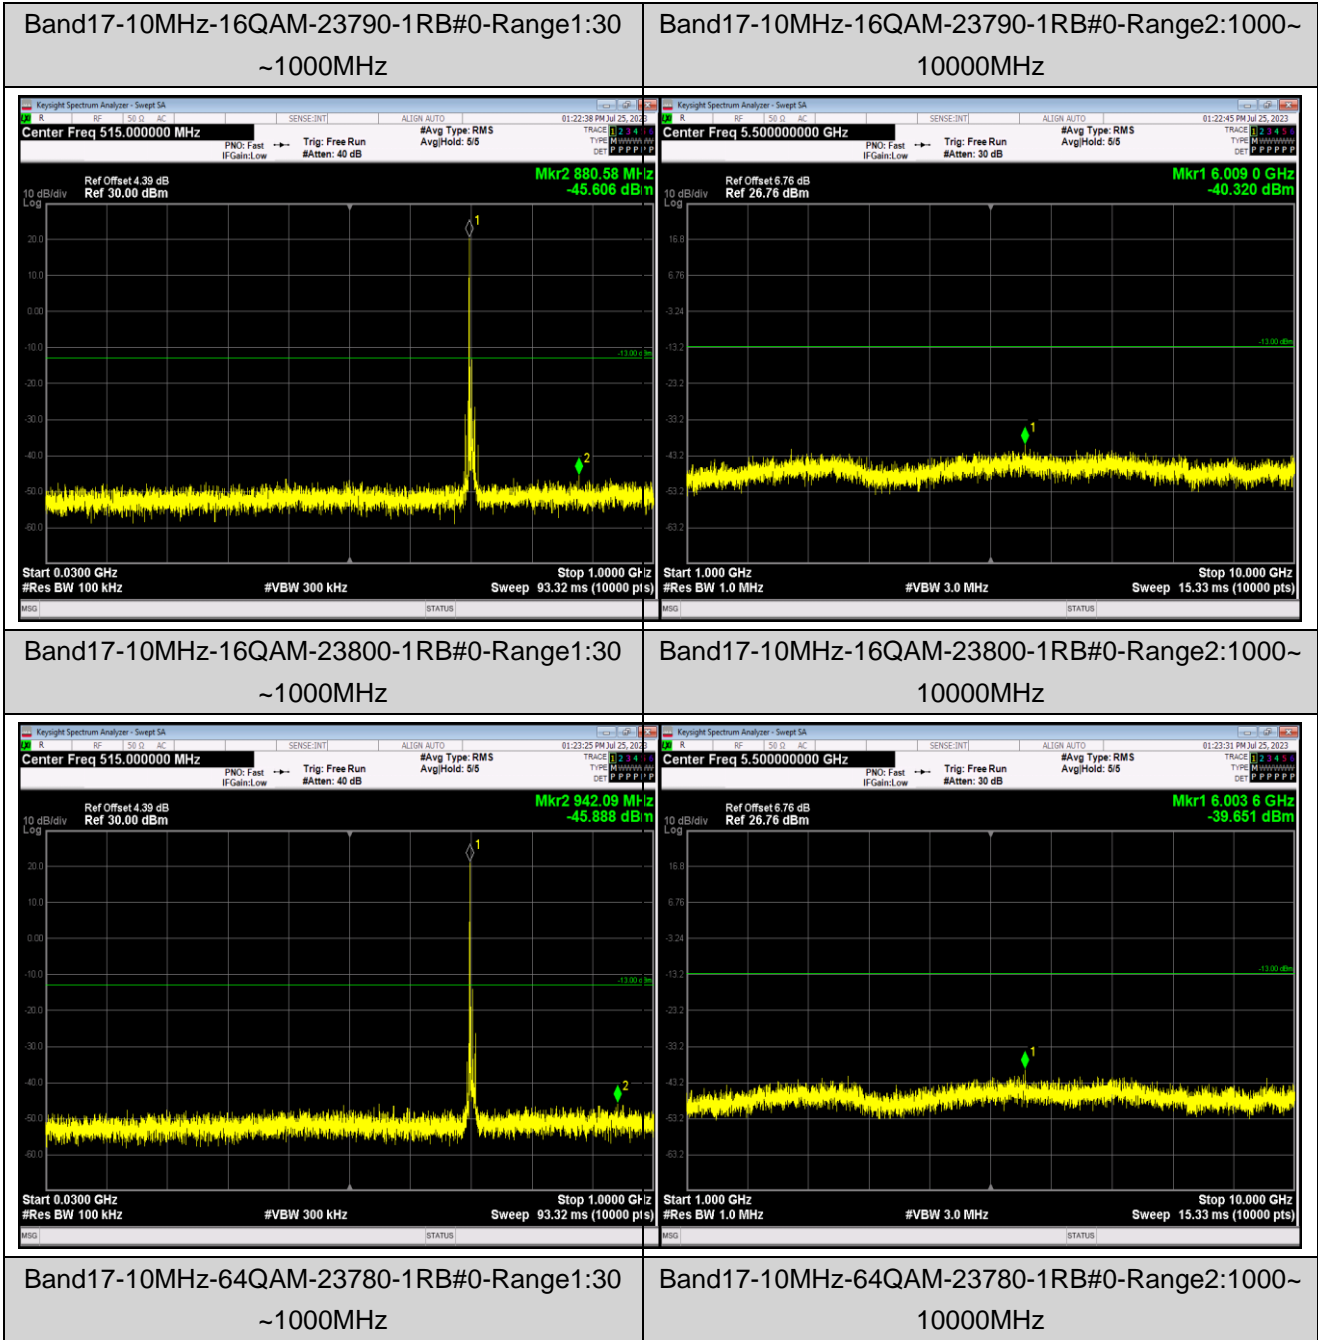

Band17-5MHz-QPSK-23790-1RB#0-Range1:30~1000MHz

Band17-5MHz-QPSK-23790-1RB#0-Range2:1000~10000MHz

Band17-5MHz-QPSK-23825-1RB#0-Range1:30~1000MHz

Band17-5MHz-QPSK-23825-1RB#0-Range2:1000~10000MHz

Band17-5MHz-64QAM-23755-1RB#0-Range1:30~1000MHz

Band17-5MHz-64QAM-23755-1RB#0-Range2:1000~10000MHz

Band17-5MHz-64QAM-23790-1RB#0-Range1:30~1000MHz

Band17-5MHz-64QAM-23790-1RB#0-Range2:1000~10000MHz

Band17-10MHz-QPSK-23800-1RB#0-Range1:30~1000MHz

Band17-10MHz-QPSK-23800-1RB#0-Range2:1000~10000MHz

Band17-10MHz-16QAM-23780-1RB#0-Range1:30~1000MHz

Band17-10MHz-16QAM-23780-1RB#0-Range2:1000~10000MHz

Band17-10MHz-64QAM-23790-1RB#0-Range1:30
~1000MHz

Band17-10MHz-64QAM-23790-1RB#0-Range2:1000~
10000MHz