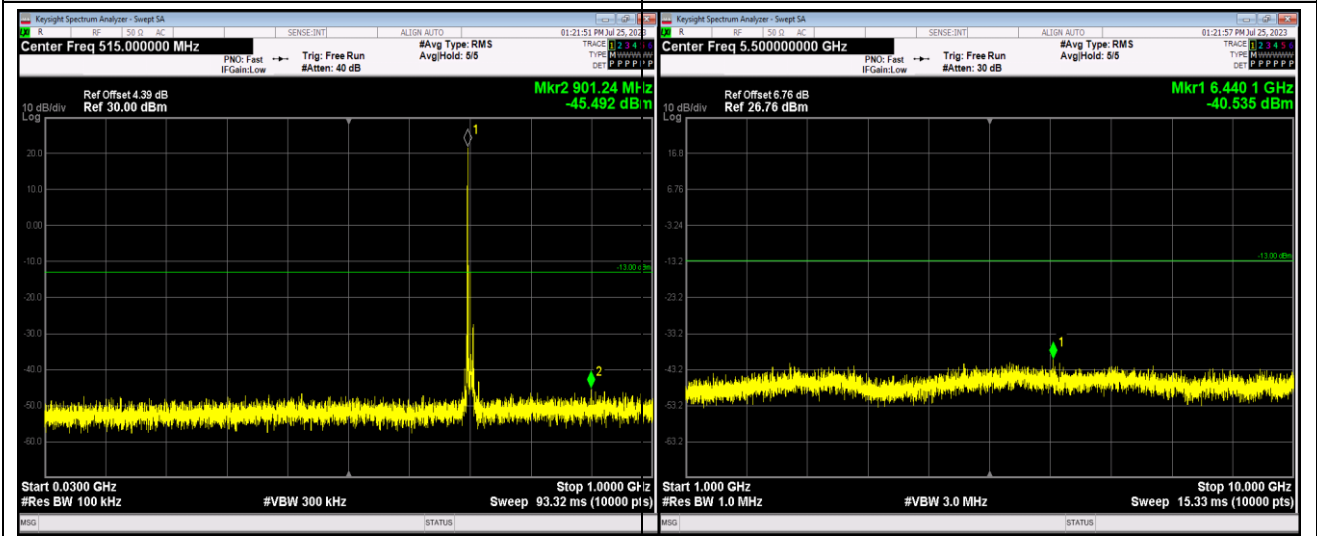

Band17-10MHz-16QAM-23780-1RB#0-Range1:30~1000MHz

Band17-10MHz-16QAM-23780-1RB#0-Range2:1000~10000MHz