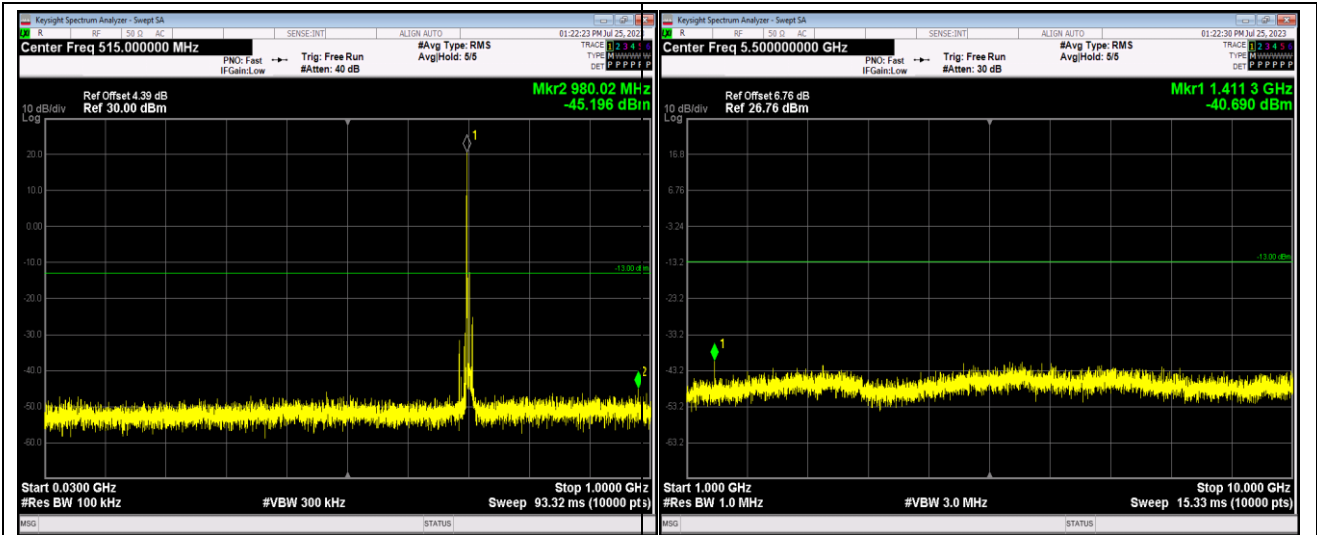

Band17-5MHz-64QAM-23755-1RB#0-Range2:1000~10000MHz

Band17-5MHz-64QAM-23790-1RB#0-Range1:30~1000MHz

Band17-5MHz-64QAM-23790-1RB#0-Range2:1000~10000MHz

Band17-10MHz-QPSK-23800-1RB#0-Range1:30~1000MHz

Band17-10MHz-QPSK-23800-1RB#0-Range2:1000~10000MHz