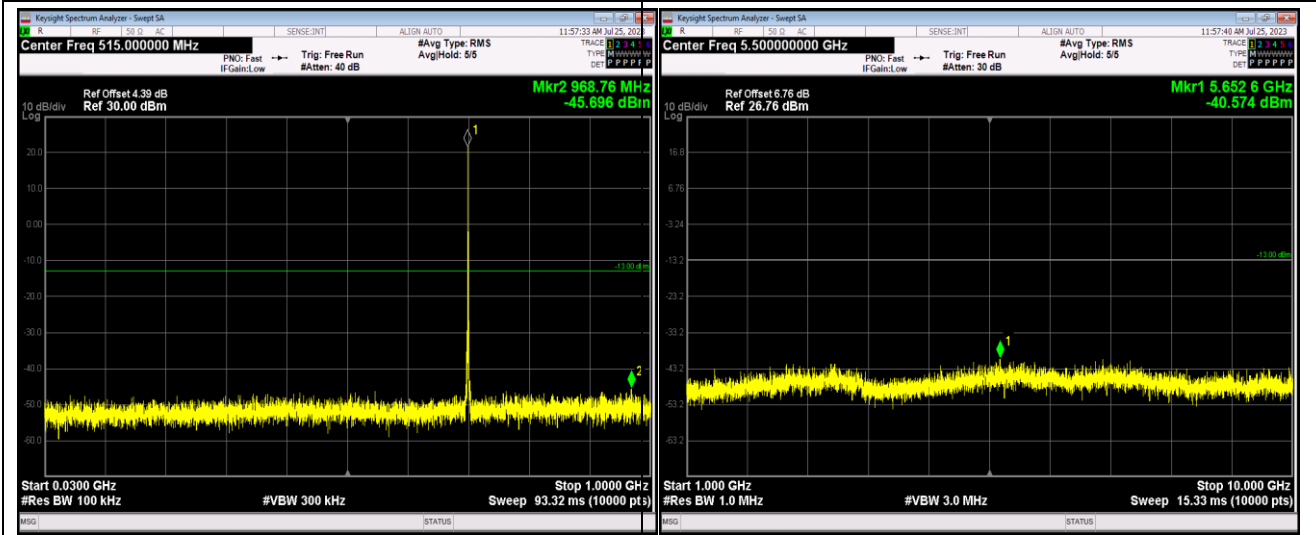

Band12-1.4MHz-16QAM-23095-1RB#0-Range1:30
~1000MHz

Band12-1.4MHz-16QAM-23173-1RB#0-Range2:1000
~10000MHz

Band12-1.4MHz-16QAM-23095-1RB#0-Range2:1000
~10000MHz

Band12-1.4MHz-16QAM-23173-1RB#0-Range1:30
~1000MHz