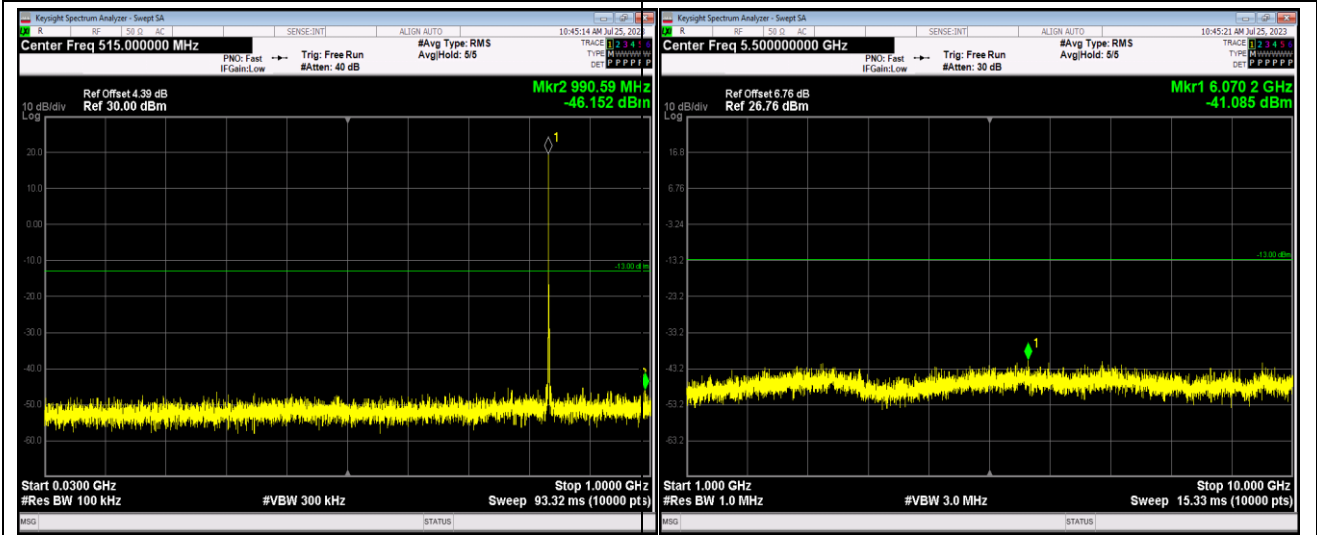

Band4-20MHz-64QAM-20175-1RB#0-Range2:1000~20000MHz

Band5-1.4MHz-64QAM-20525-1RB#0-Range1:30~1000MHz

Band5-1.4MHz-64QAM-20525-1RB#0-Range2:1000~10000MHz

Band5-1.4MHz-64QAM-20643-1RB#0-Range1:30~1000MHz

Band5-1.4MHz-64QAM-20643-1RB#0-Range2:1000~10000MHz