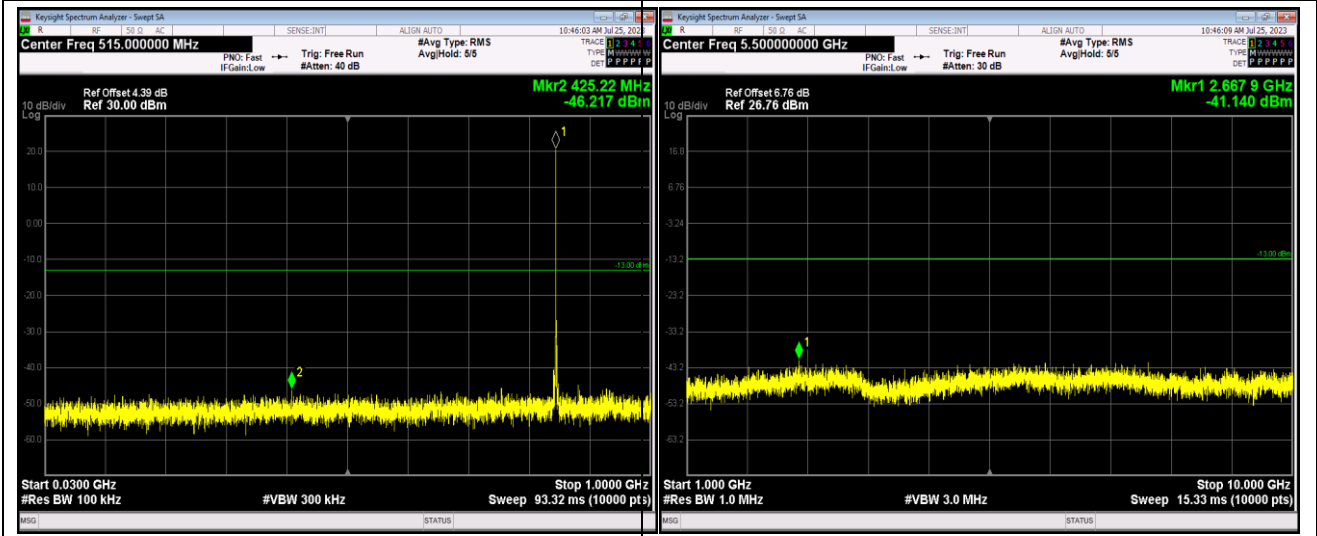

Band4-20MHz-64QAM-20175-1RB#0-Range2:1000~20000MHz

Band5-1.4MHz-64QAM-20525-1RB#0-Range1:30~1000MHz

Band5-1.4MHz-64QAM-20525-1RB#0-Range2:1000~10000MHz

Band5-1.4MHz-64QAM-20643-1RB#0-Range1:30~1000MHz

Band5-1.4MHz-64QAM-20643-1RB#0-Range2:1000~10000MHz