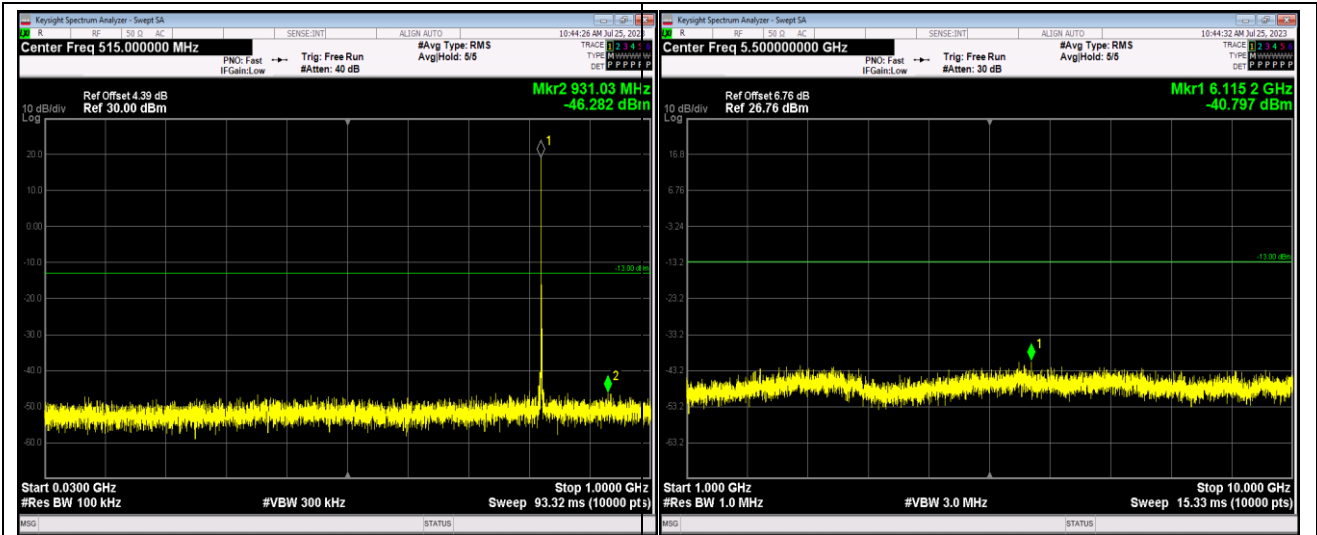

Band5-1.4MHz-64QAM-20525-1RB#0-Range2:1000~10000MHz

Band5-1.4MHz-64QAM-20525-1RB#0-Range1:30~1000MHz