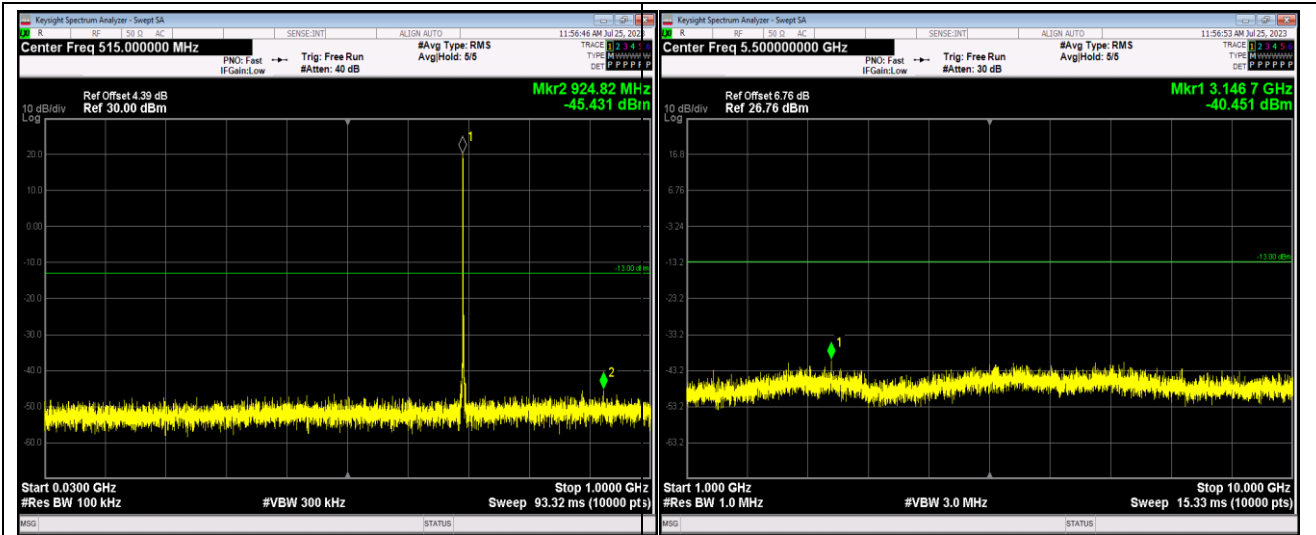

Band4-20MHz-64QAM-20175-1RB#0-Range2:1000~20000MHz

Band5-1.4MHz-64QAM-20525-1RB#0-Range1:30~1000MHz

Band5-1.4MHz-64QAM-20525-1RB#0-Range2:1000~10000MHz

Band5-1.4MHz-64QAM-20643-1RB#0-Range1:30~1000MHz

Band5-1.4MHz-64QAM-20643-1RB#0-Range2:1000~10000MHz