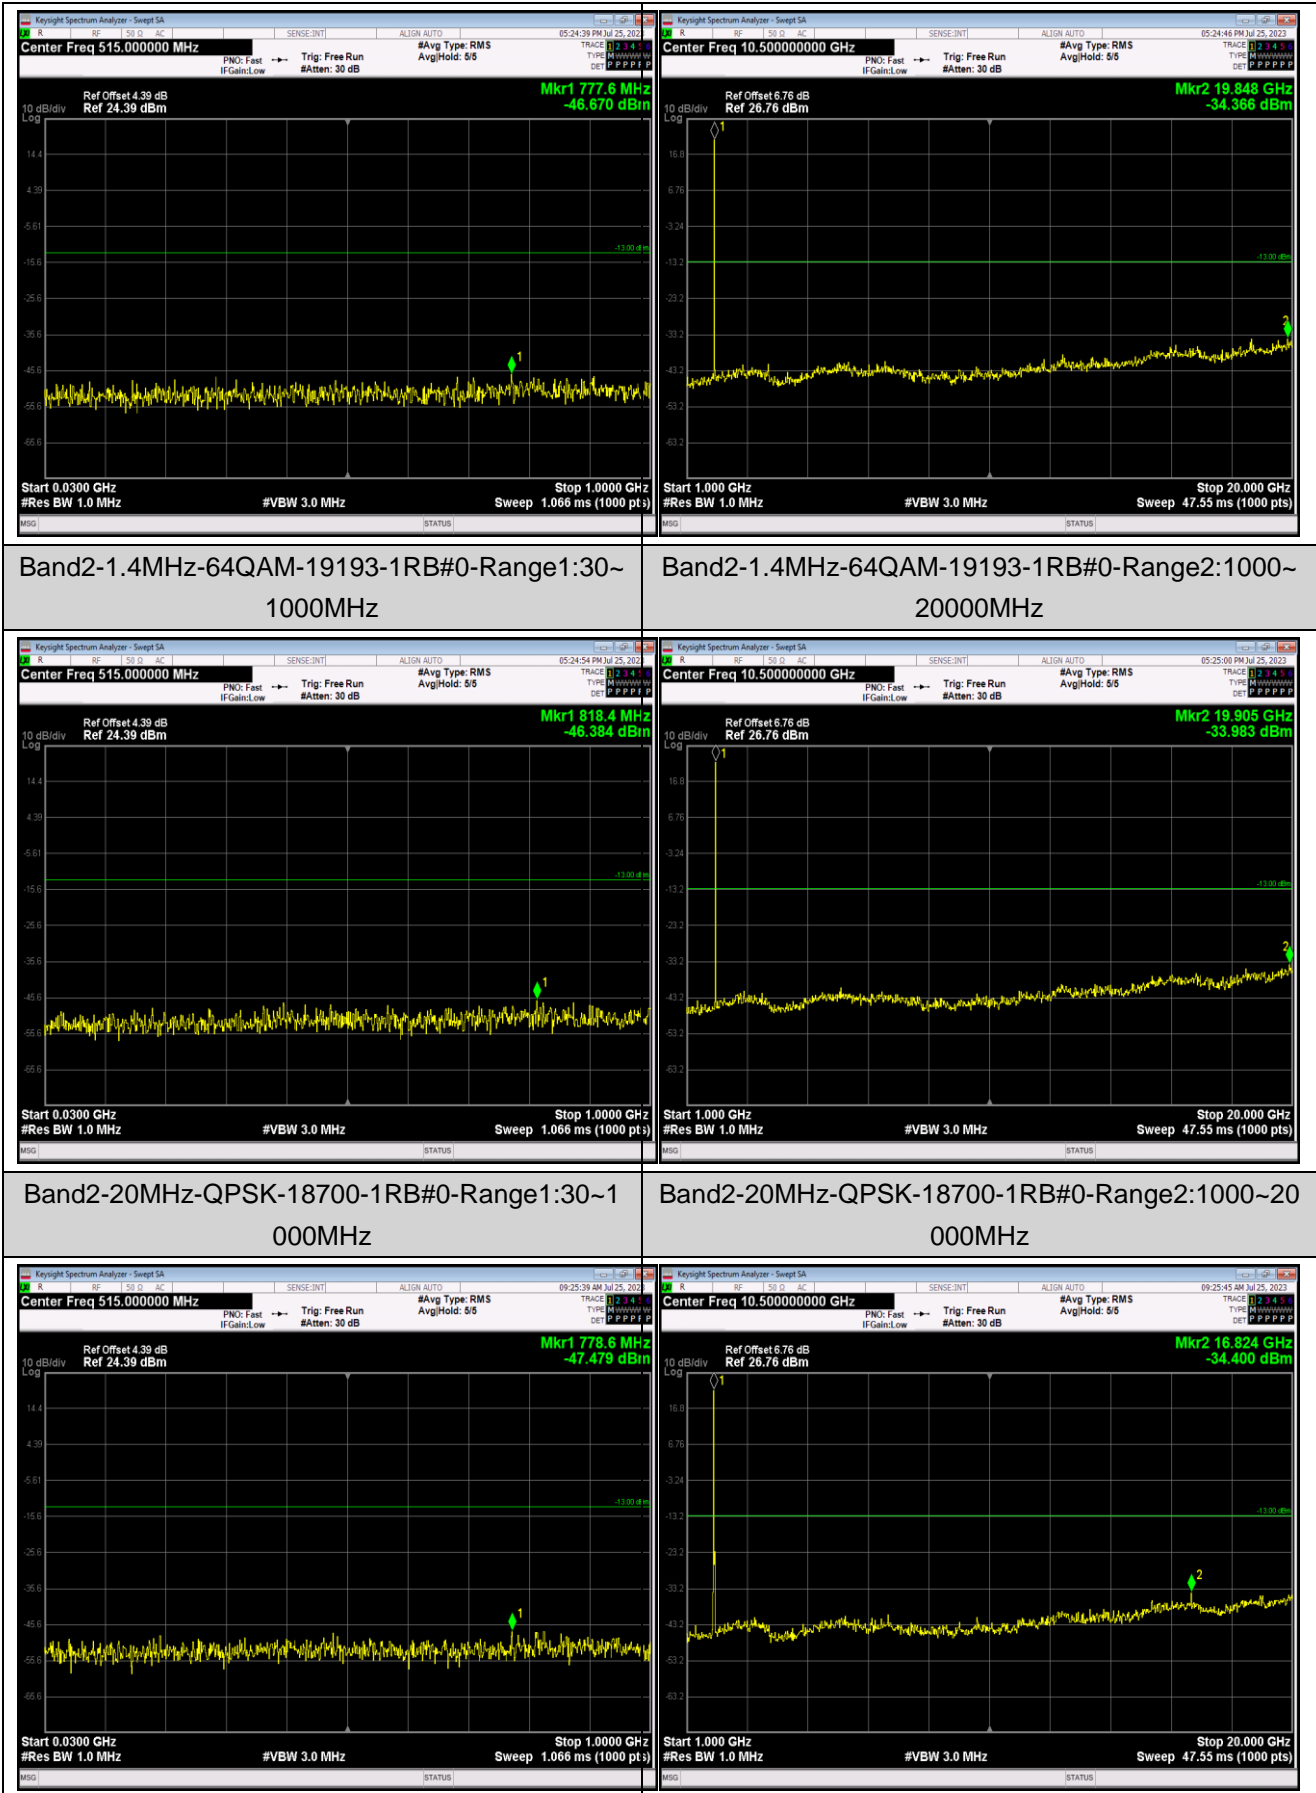

Remark: All bandwidth and all modulation had been tested, but only the worst case data displayed in this report.

Test Graphs

Band2-1.4MHz-16QAM-18607-1RB#0-Range1:30~1000MHz

Band2-1.4MHz-16QAM-18607-1RB#0-Range2:1000~20000MHz

Band2-1.4MHz-16QAM-18900-1RB#0-Range1:30~1000MHz

Band2-1.4MHz-16QAM-18900-1RB#0-Range2:1000~20000MHz

Band2-20MHz-16QAM-18900-1RB#0-Range1:30~1000MHz

Band2-20MHz-16QAM-18900-1RB#0-Range2:1000~2000MHz

Band2-20MHz-16QAM-19100-1RB#0-Range1:30~1000MHz