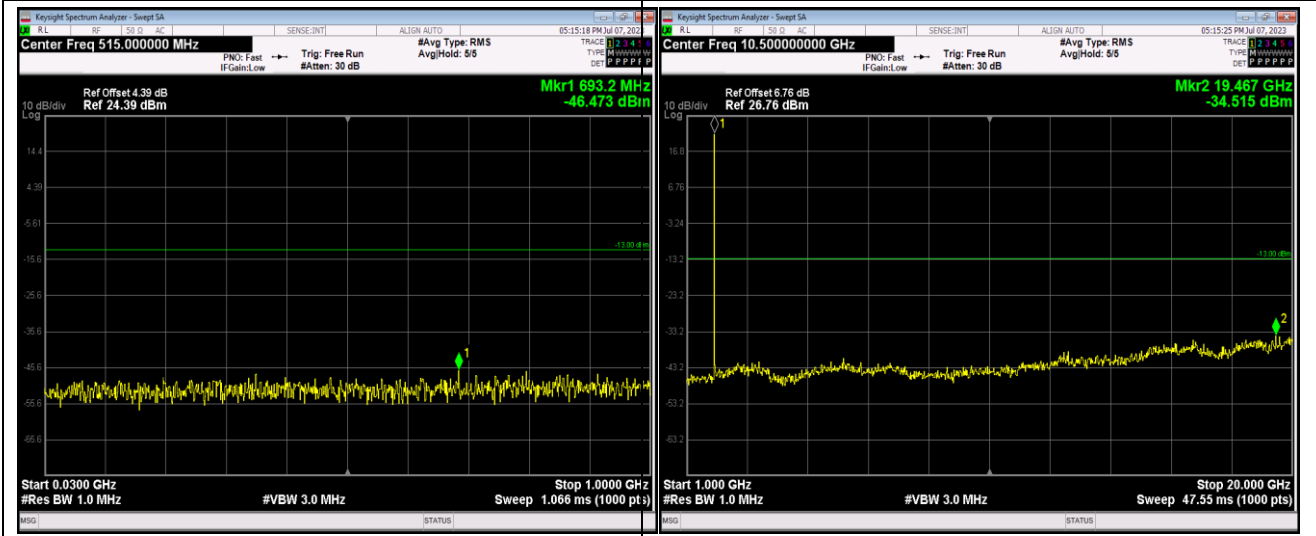

Band2-1.4MHz-16QAM-18900-1RB#0-Range1:30~1000MHz

Band2-1.4MHz-16QAM-18900-1RB#0-Range2:1000~20000MHz