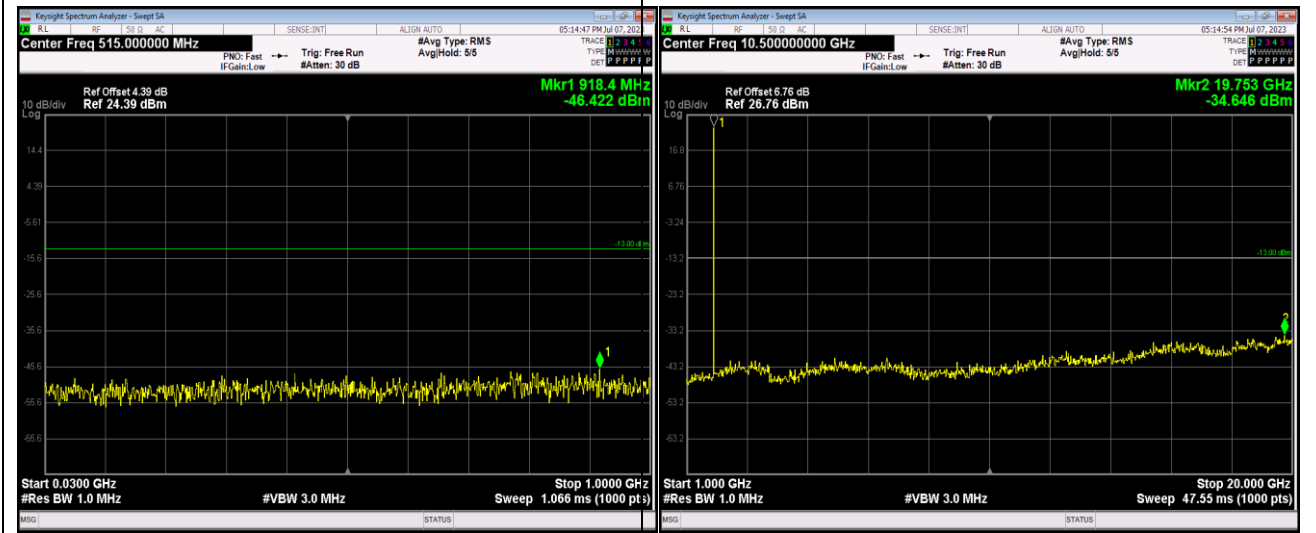

Remark: All bandwidth and all modulation had been tested, but only the worst case data displayed in this report.

Test Graphs

Band2-1.4MHz-16QAM-18607-1RB#0-Range1:30~1000MHz

Band2-1.4MHz-16QAM-18607-1RB#0-Range2:1000~20000MHz