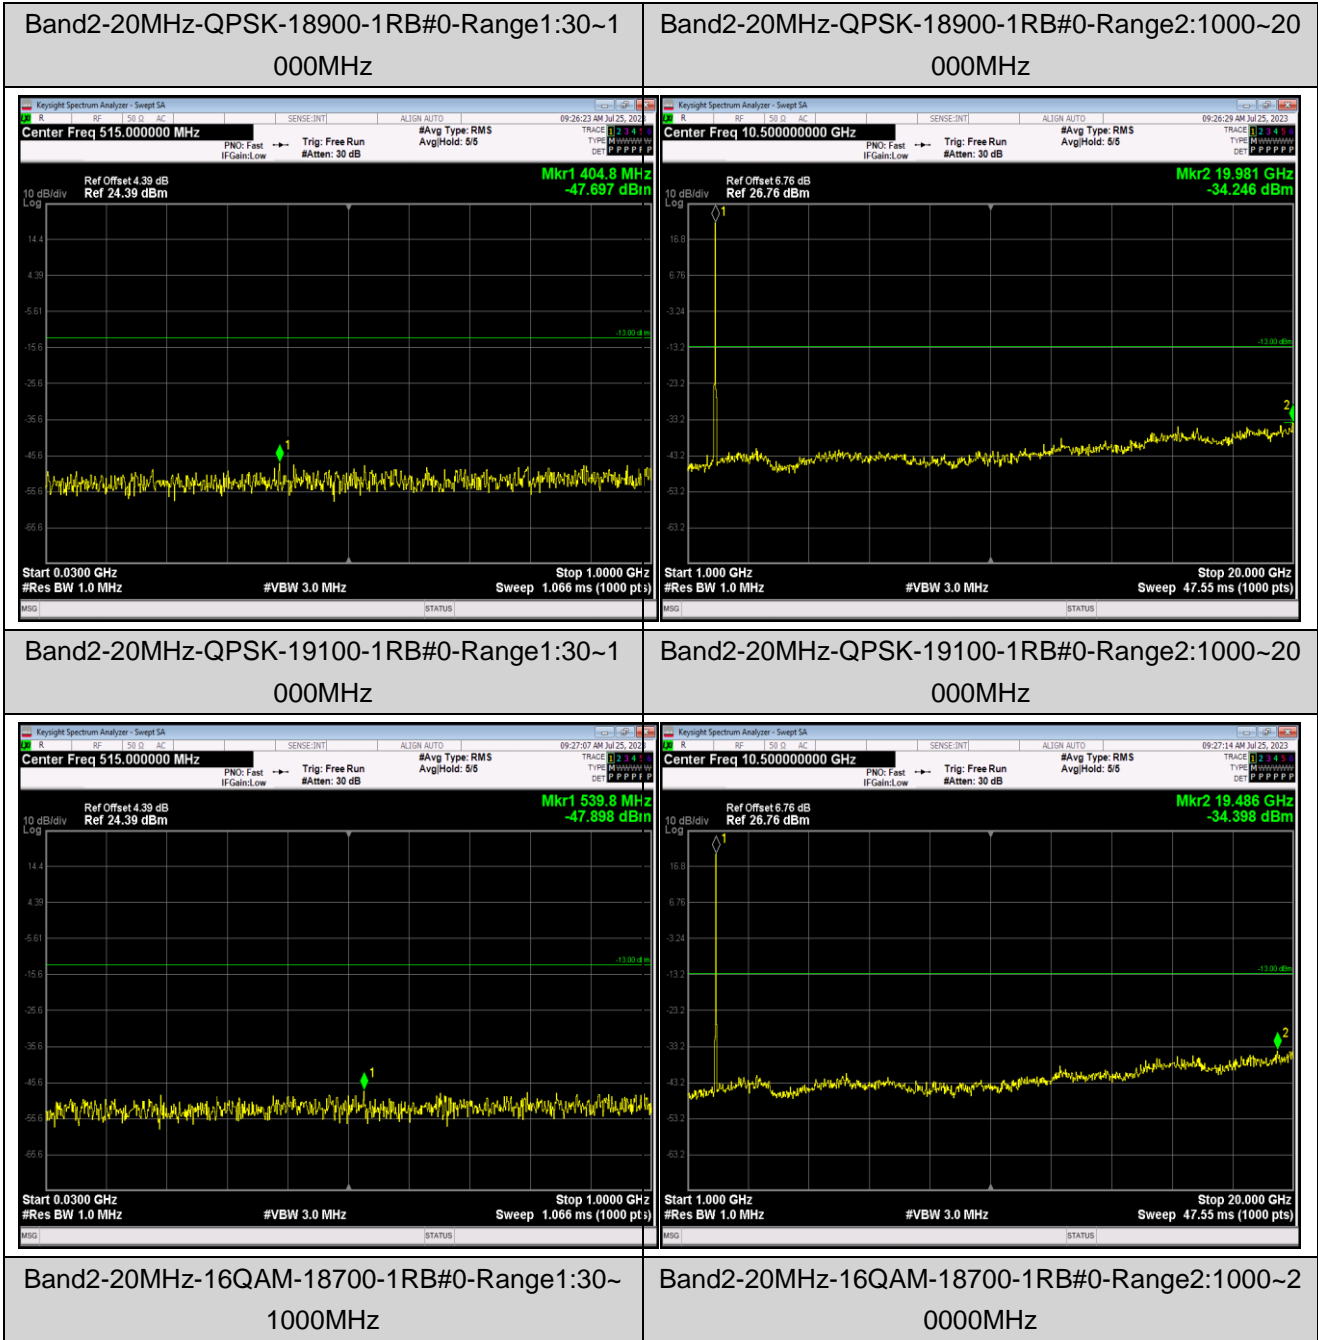

Remark: All bandwidth and all modulation had been tested, but only the worst case data displayed in this report.

Test Graphs

Band2-1.4MHz-16QAM-18607-1RB#0-Range1:30~1000MHz

Band2-1.4MHz-16QAM-18607-1RB#0-Range2:1000~20000MHz

Band2-1.4MHz-16QAM-18900-1RB#0-Range1:30~1000MHz

Band2-1.4MHz-16QAM-18900-1RB#0-Range2:1000~20000MHz

Band2-20MHz-16QAM-18900-1RB#0-Range1:30~1000MHz

Band2-20MHz-16QAM-18900-1RB#0-Range2:1000~2000MHz

Band2-20MHz-16QAM-19100-1RB#0-Range1:30~1000MHz

Band2-20MHz-16QAM-19100-1RB#0-Range2:1000~2000MHz