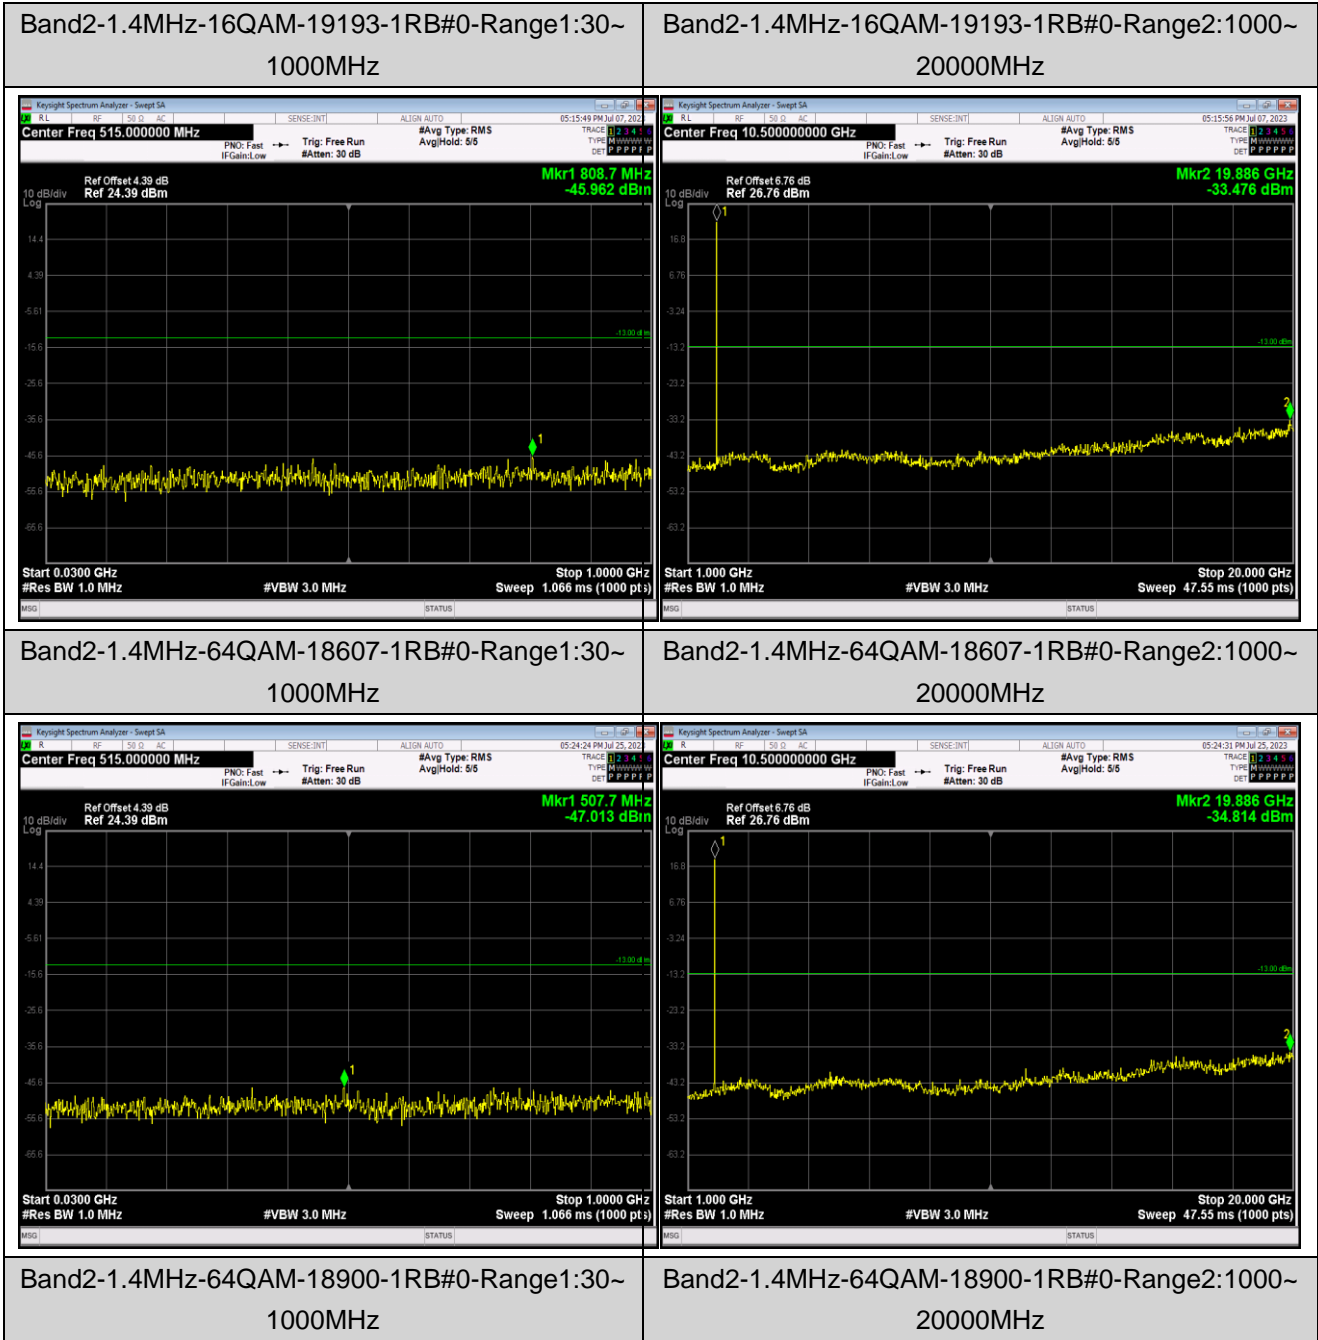

Remark: All bandwidth and all modulation had been tested, but only the worst case data displayed in this report.

Test Graphs

Band2-1.4MHz-16QAM-18607-1RB#0-Range1:30~1000MHz

Band2-1.4MHz-16QAM-18607-1RB#0-Range2:1000~20000MHz

Band2-1.4MHz-16QAM-18900-1RB#0-Range1:30~1000MHz

Band2-1.4MHz-16QAM-18900-1RB#0-Range2:1000~20000MHz

Band2-20MHz-16QAM-18900-1RB#0-Range1:30~1000MHz

Band2-20MHz-16QAM-18900-1RB#0-Range2:1000~2000MHz

Band2-20MHz-16QAM-19100-1RB#0-Range1:30~1000MHz

Band2-20MHz-16QAM-19100-1RB#0-Range2:1000~2000MHz