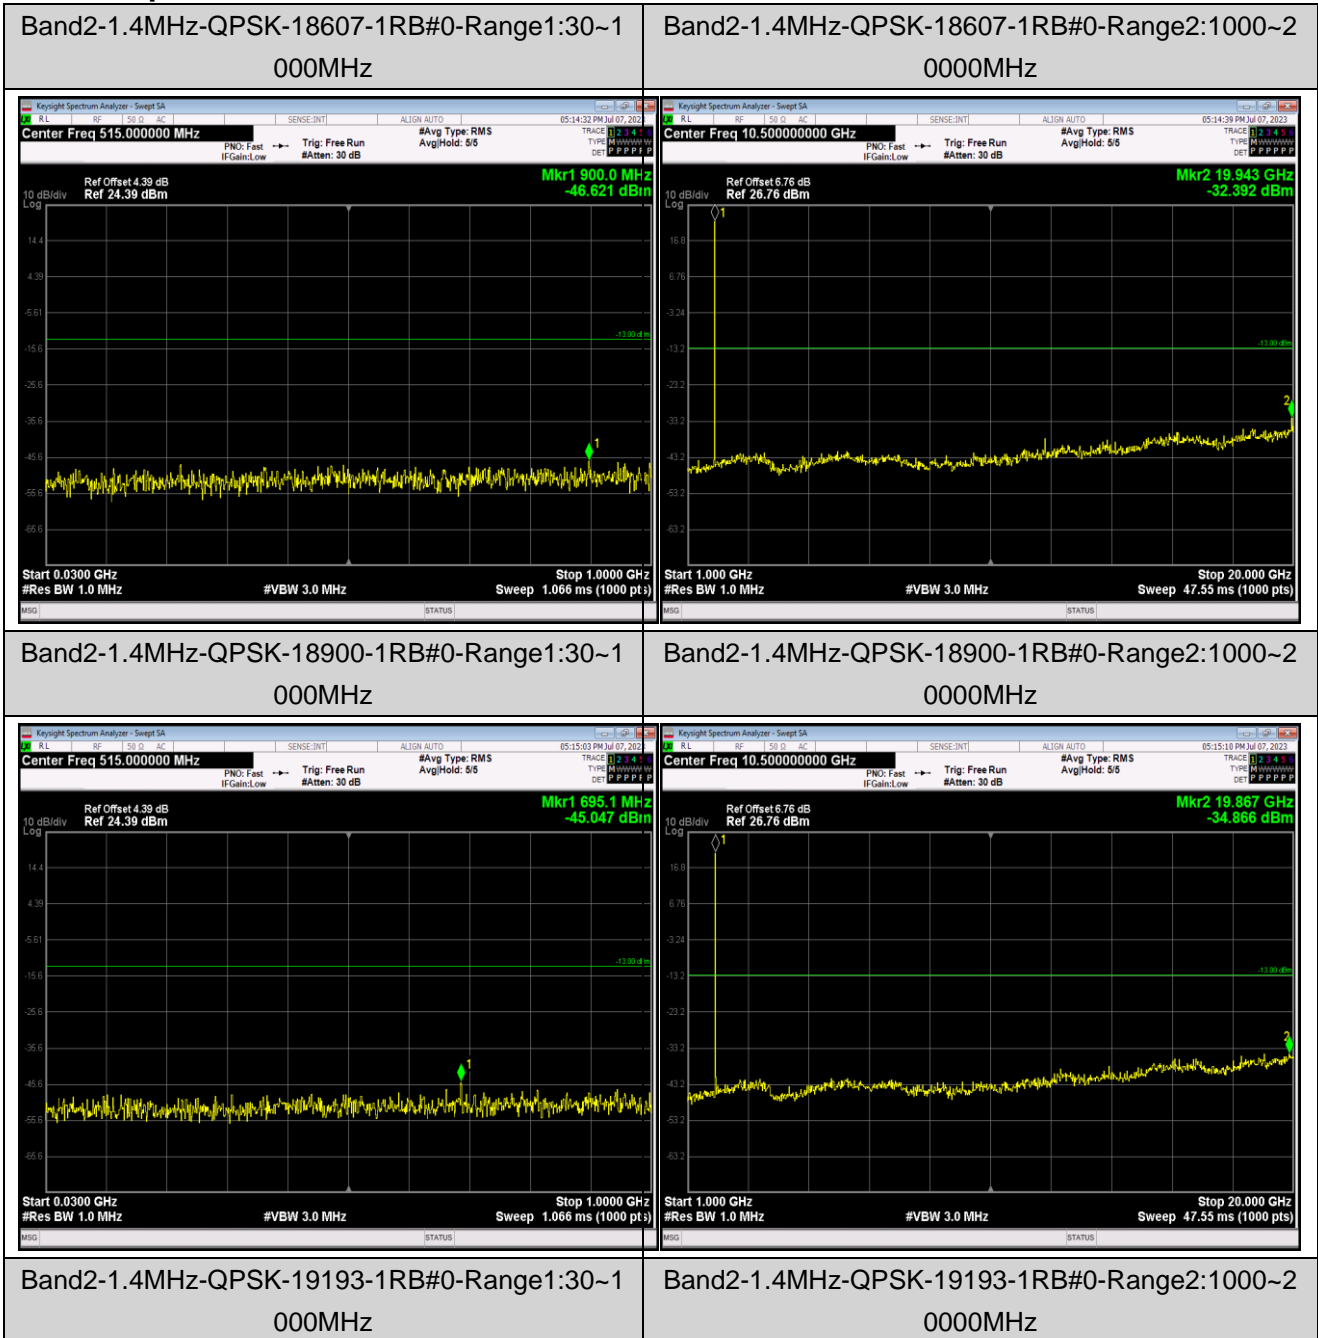

Test Graphs