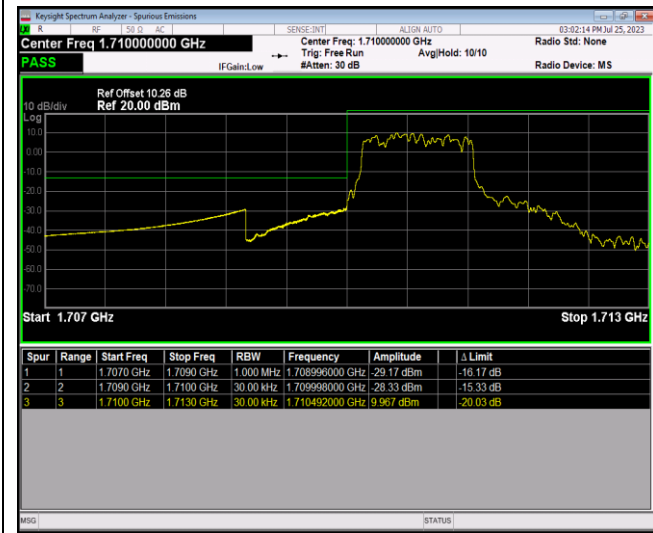

Band66-1.4MHz-QPSK-132665-1RB#0

Band66-1.4MHz-QPSK-132665-1RB#5

Band66-1.4MHz-QPSK-132665-6RB#0

Band66-1.4MHz-16QAM-131979-1RB#0

Band66-1.4MHz-16QAM-131979-1RB#5

Band66-1.4MHz-16QAM-131979-6RB#0

Band66-1.4MHz-16QAM-132665-1RB#0