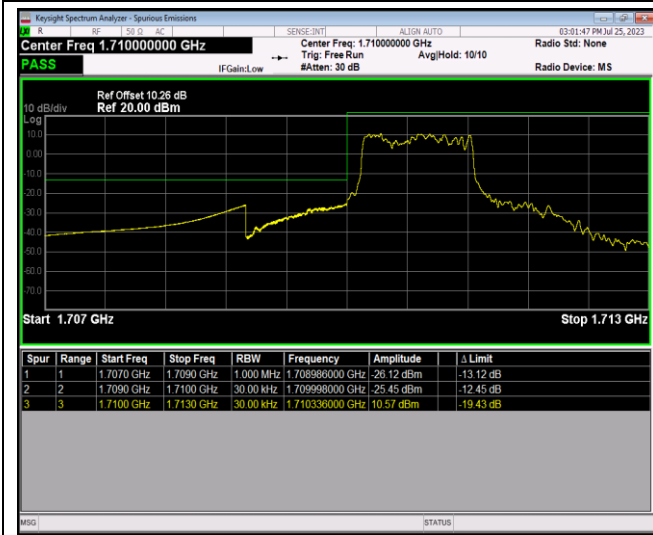

Band66-1.4MHz-QPSK-131979-6RB#0

Band66-1.4MHz-QPSK-132665-1RB#5