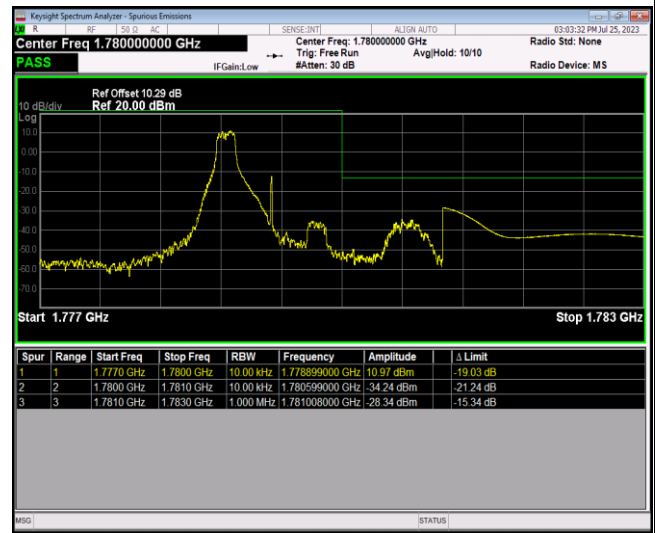

Band66-1.4MHz-16QAM-132665-1RB#5

Band66-1.4MHz-16QAM-132665-6RB#0

Band66-1.4MHz-64QAM-131979-1RB#0

Band66-1.4MHz-64QAM-131979-1RB#5

Band66-1.4MHz-64QAM-131979-6RB#0

Band66-1.4MHz-64QAM-132665-1RB#0

Band66-1.4MHz-64QAM-132665-1RB#5