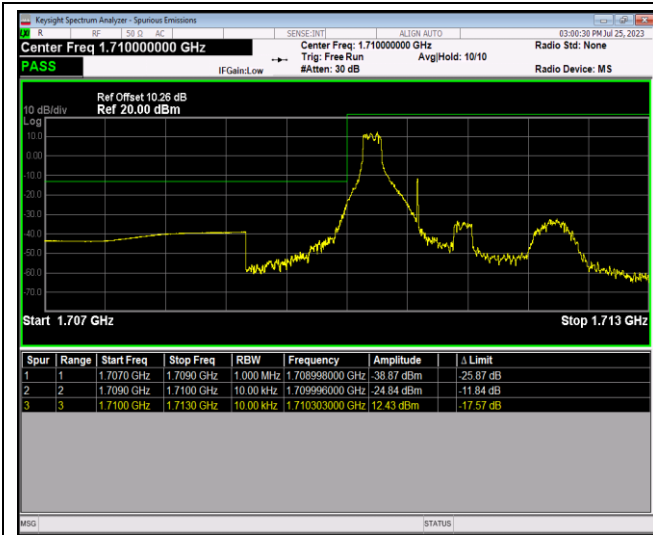

Band66-1.4MHz-16QAM-132665-1RB#5

Band66-1.4MHz-16QAM-132665-6RB#0

Band66-1.4MHz-64QAM-131979-1RB#0

Band66-1.4MHz-64QAM-131979-1RB#5

Band66-1.4MHz-64QAM-131979-6RB#0

Band66-1.4MHz-64QAM-132665-1RB#0

Band66-1.4MHz-64QAM-132665-1RB#5