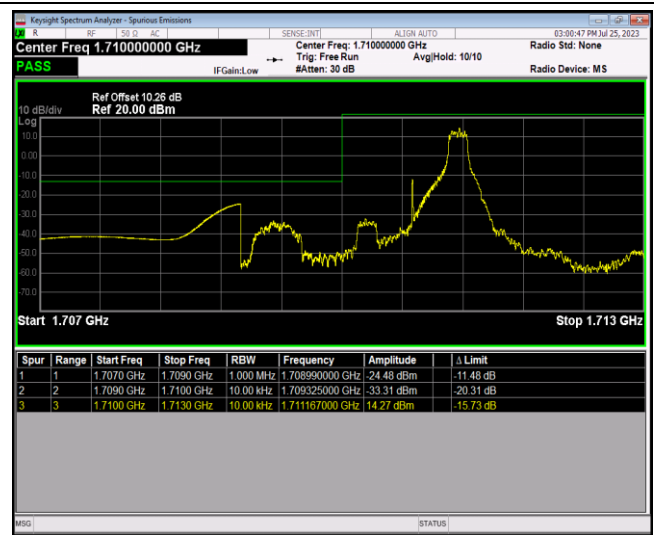

Band41-20MHz-64QAM-39750-100RB#0

Band41-20MHz-64QAM-41490-1RB#0

Band41-20MHz-64QAM-41490-1RB#99

Band41-20MHz-64QAM-41490-100RB#0

Band66-1.4MHz-QPSK-131979-1RB#0

Band66-1.4MHz-QPSK-131979-1RB#5

Band66-1.4MHz-QPSK-131979-6RB#0