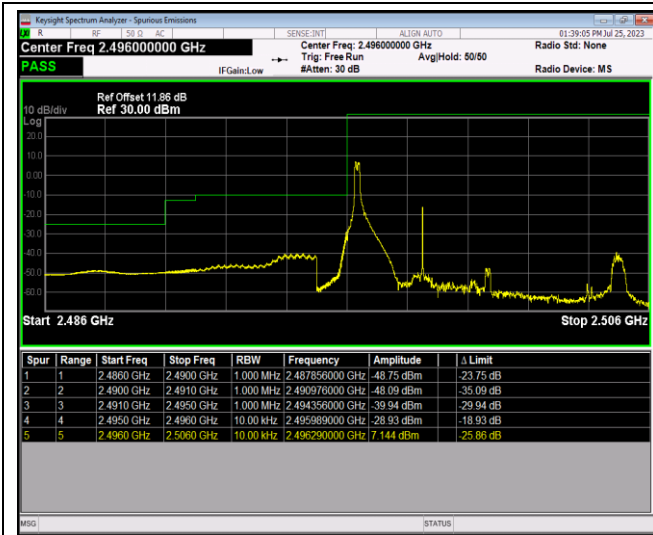

Band41-5MHz-64QAM-39675-1RB#0

Band41-5MHz-64QAM-39675-25RB#0