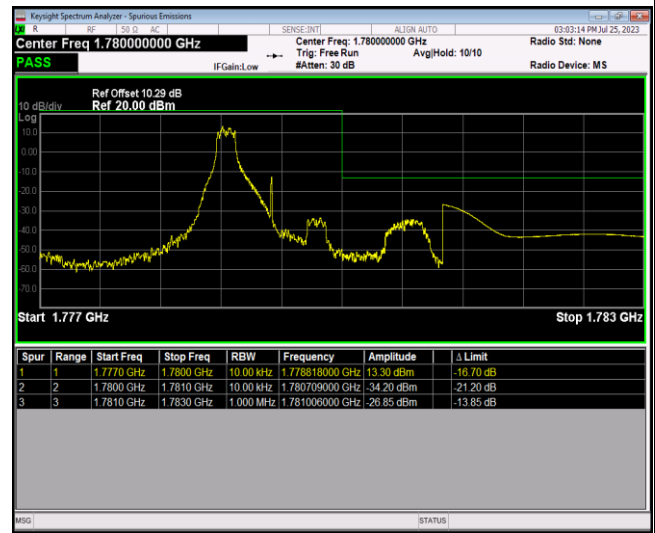

Band66-1.4MHz-16QAM-132665-1RB#0

Band66-1.4MHz-16QAM-132665-6RB#0