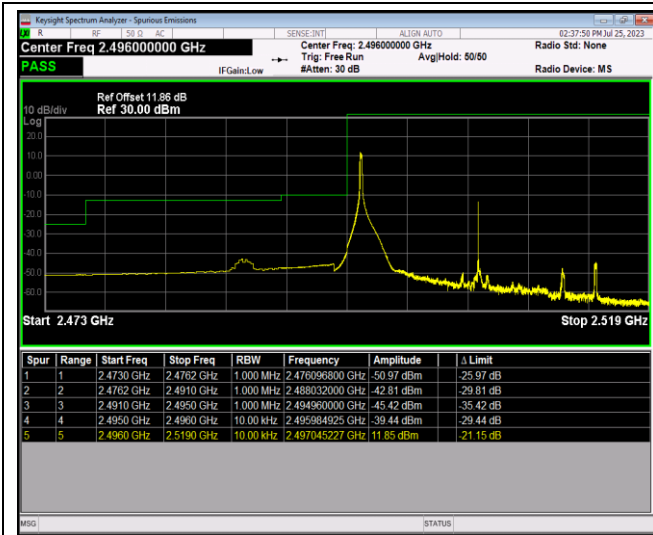

Band41-20MHz-16QAM-39750-1RB#0

Band41-20MHz-16QAM-39750-100RB#0