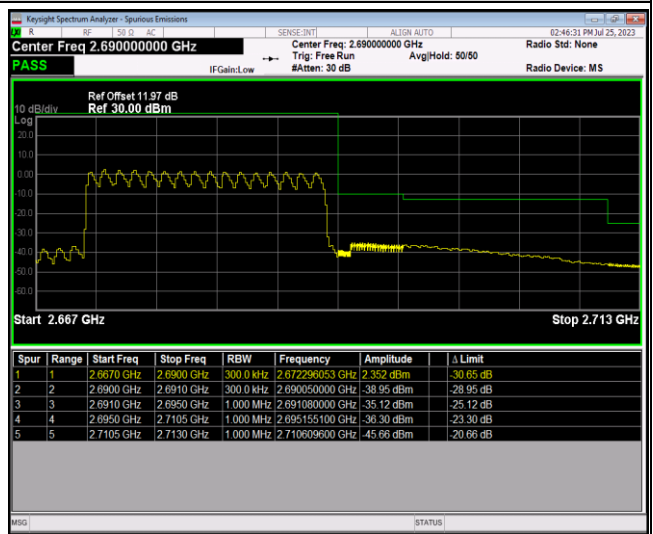

Band41-20MHz-64QAM-39750-100RB#0

Band41-20MHz-64QAM-41490-1RB#0

Band41-20MHz-64QAM-41490-1RB#99

Band41-20MHz-64QAM-41490-100RB#0

Band66-1.4MHz-QPSK-131979-1RB#0

Band66-1.4MHz-QPSK-131979-1RB#5

Band66-1.4MHz-QPSK-131979-6RB#0