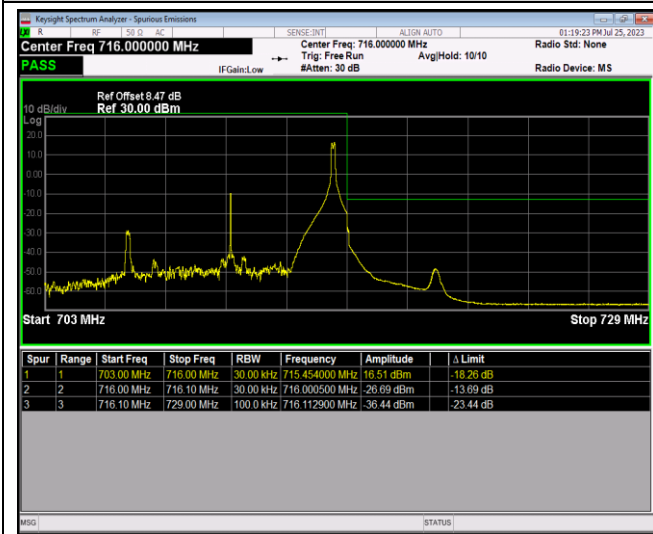

Band17-10MHz-16QAM-23780-50RB#0

Band17-10MHz-16QAM-23800-1RB#0

Band17-10MHz-16QAM-23800-1RB#49

Band17-10MHz-16QAM-23800-50RB#0

Band17-10MHz-64QAM-23780-1RB#0

Band17-10MHz-64QAM-23780-1RB#49

Band17-10MHz-64QAM-23780-50RB#0