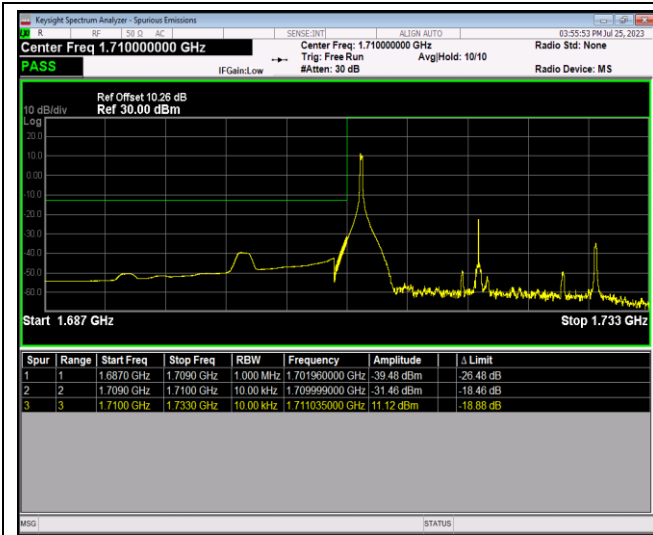

Band66-20MHz-QPSK-132072-1RB#0

Band66-20MHz-QPSK-132072-100RB#0