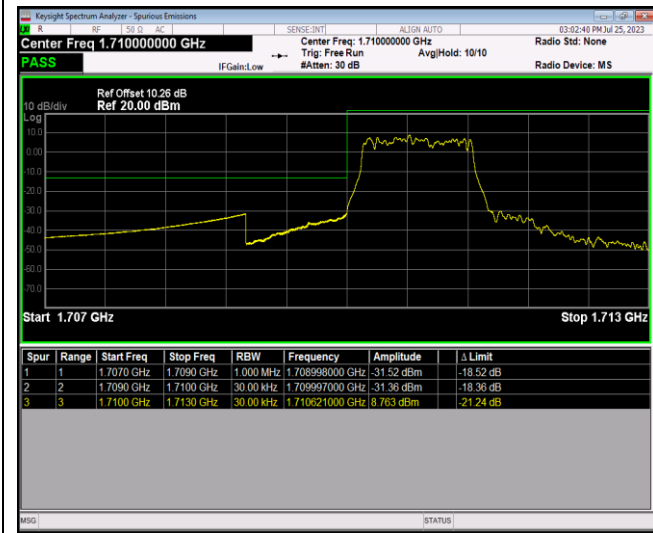

Band66-1.4MHz-16QAM-132665-1RB#5

Band66-1.4MHz-16QAM-132665-6RB#0

Band66-1.4MHz-64QAM-131979-1RB#0

Band66-1.4MHz-64QAM-131979-1RB#5

Band66-1.4MHz-64QAM-131979-6RB#0

Band66-1.4MHz-64QAM-132665-1RB#0

Band66-1.4MHz-64QAM-132665-1RB#5