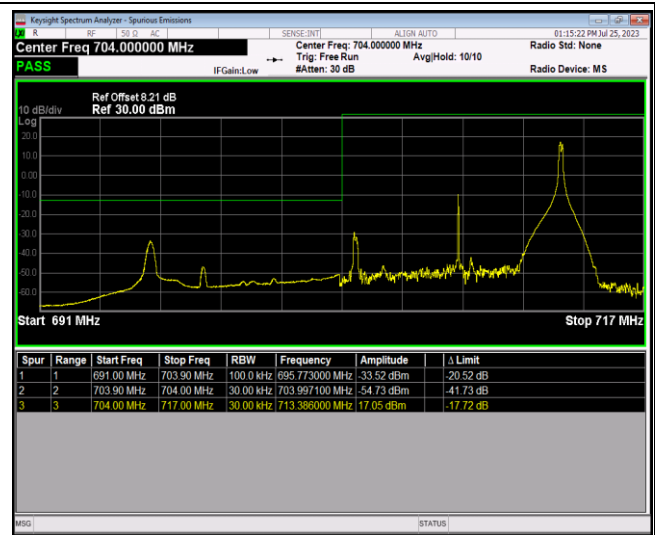

Band17-10MHz-16QAM-23780-50RB#0

Band17-10MHz-16QAM-23800-1RB#0

Band17-10MHz-16QAM-23800-1RB#49

Band17-10MHz-16QAM-23800-50RB#0

Band17-10MHz-64QAM-23780-1RB#0

Band17-10MHz-64QAM-23780-1RB#49

Band17-10MHz-64QAM-23780-50RB#0