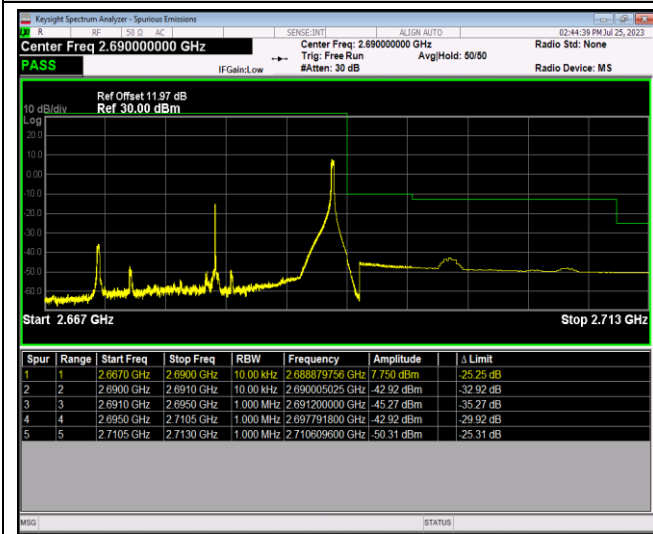

Band41-20MHz-64QAM-39750-100RB#0

Band41-20MHz-64QAM-41490-1RB#0

Band41-20MHz-64QAM-41490-1RB#99

Band41-20MHz-64QAM-41490-100RB#0

Band66-1.4MHz-QPSK-131979-1RB#0

Band66-1.4MHz-QPSK-131979-1RB#5

Band66-1.4MHz-QPSK-131979-6RB#0