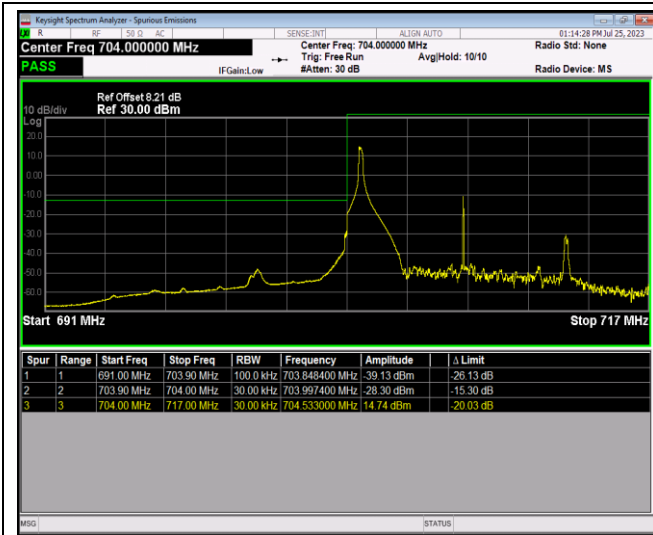

Band17-10MHz-16QAM-23780-50RB#0

Band17-10MHz-16QAM-23800-1RB#0

Band17-10MHz-16QAM-23800-1RB#49

Band17-10MHz-16QAM-23800-50RB#0

Band17-10MHz-64QAM-23780-1RB#0

Band17-10MHz-64QAM-23780-1RB#49

Band17-10MHz-64QAM-23780-50RB#0