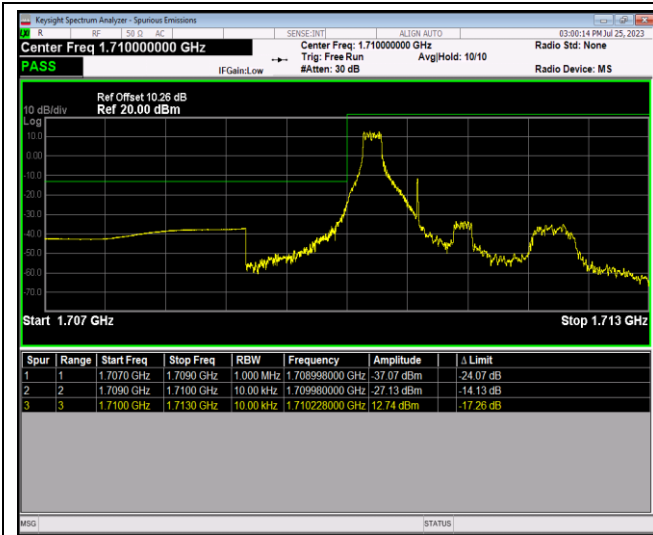

Band66-1.4MHz-QPSK-132665-1RB#0

Band66-1.4MHz-QPSK-132665-1RB#5

Band66-1.4MHz-QPSK-132665-6RB#0

Band66-1.4MHz-16QAM-131979-1RB#0

Band66-1.4MHz-16QAM-131979-1RB#5

Band66-1.4MHz-16QAM-131979-6RB#0

Band66-1.4MHz-16QAM-132665-1RB#0