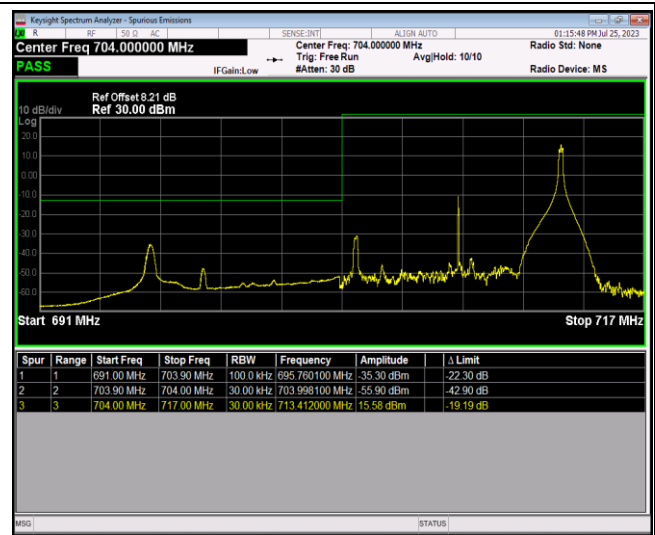

Band17-10MHz-16QAM-23780-50RB#0

Band17-10MHz-16QAM-23800-1RB#0

Band17-10MHz-16QAM-23800-1RB#49

Band17-10MHz-16QAM-23800-50RB#0

Band17-10MHz-64QAM-23780-1RB#0

Band17-10MHz-64QAM-23780-1RB#49

Band17-10MHz-64QAM-23780-50RB#0