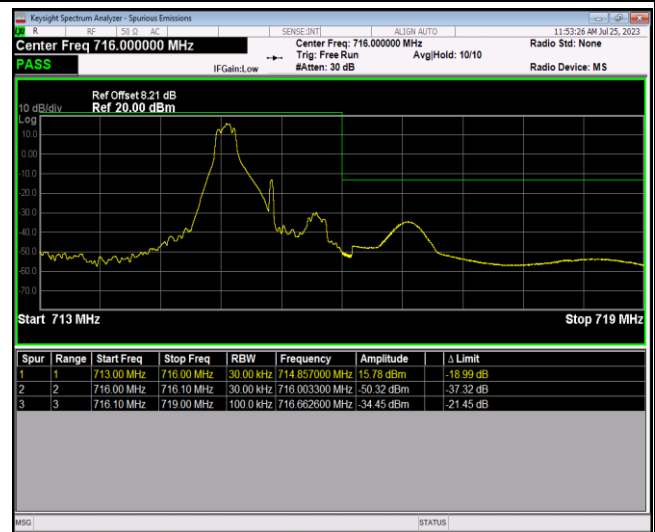

Band12-1.4MHz-64QAM-23017-1RB#0

Band12-1.4MHz-64QAM-23017-1RB#5

Band12-1.4MHz-64QAM-23017-6RB#0

Band12-1.4MHz-64QAM-23173-1RB#0

Band12-1.4MHz-64QAM-23173-1RB#5

Band12-1.4MHz-64QAM-23173-6RB#0

Band12-10MHz-QPSK-23060-1RB#0