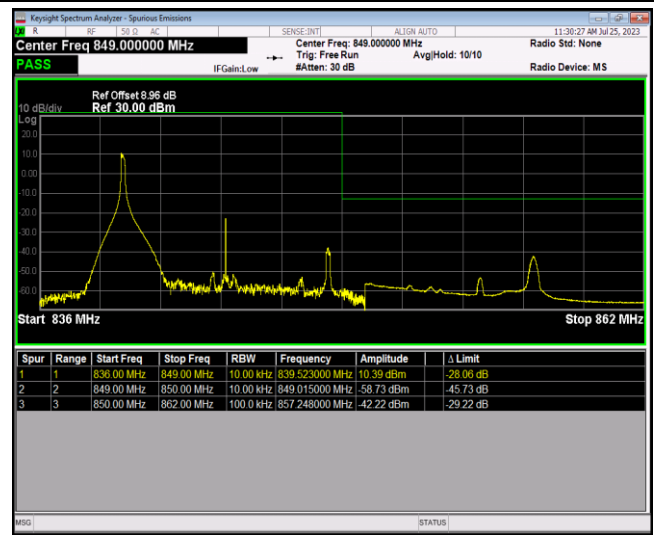

Band5-10MHz-64QAM-20600-1RB#0

Band5-10MHz-64QAM-20600-50RB#0