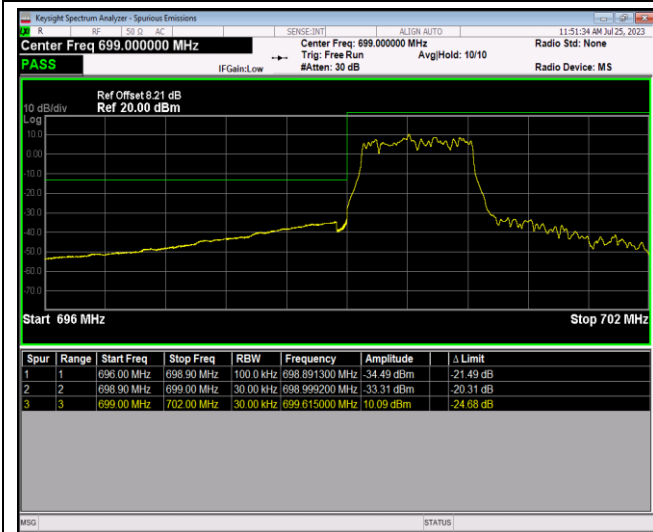

Band12-1.4MHz-16QAM-23017-6RB#0

Band12-1.4MHz-16QAM-23173-1RB#5