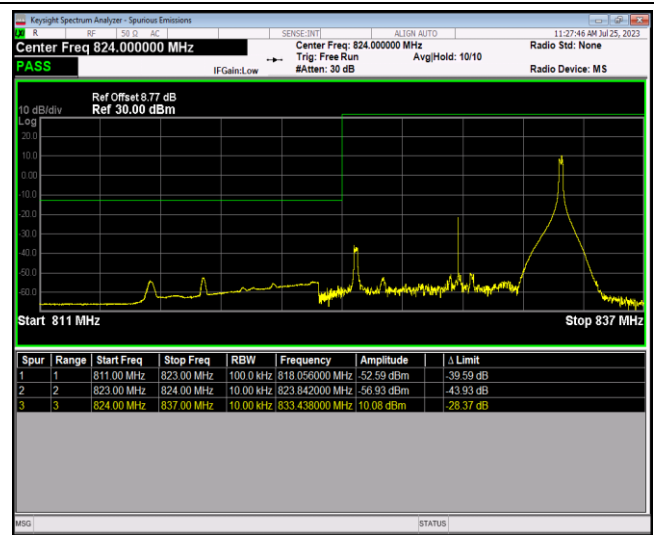

Band5-10MHz-16QAM-20600-1RB#0

Band5-10MHz-16QAM-20600-1RB#49

Band5-10MHz-16QAM-20600-50RB#0

Band5-10MHz-64QAM-20450-1RB#0

Band5-10MHz-64QAM-20450-1RB#49

Band5-10MHz-64QAM-20450-50RB#0

Band5-10MHz-64QAM-20600-1RB#0