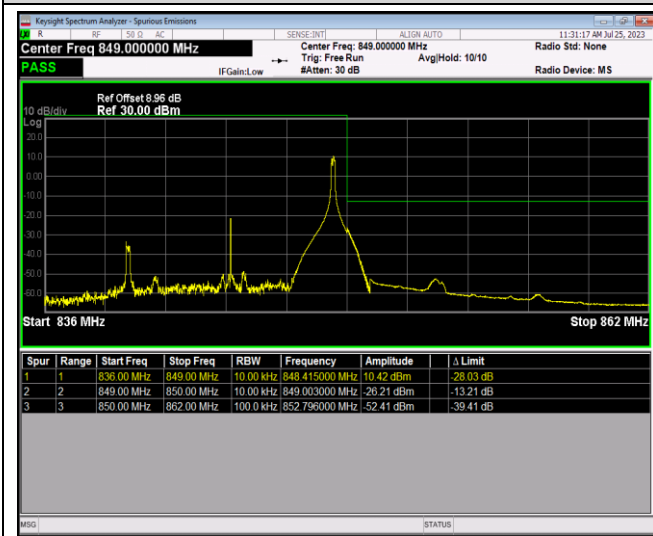

Band5-10MHz-64QAM-20600-1RB#49

Band12-1.4MHz-QPSK-23017-1RB#0