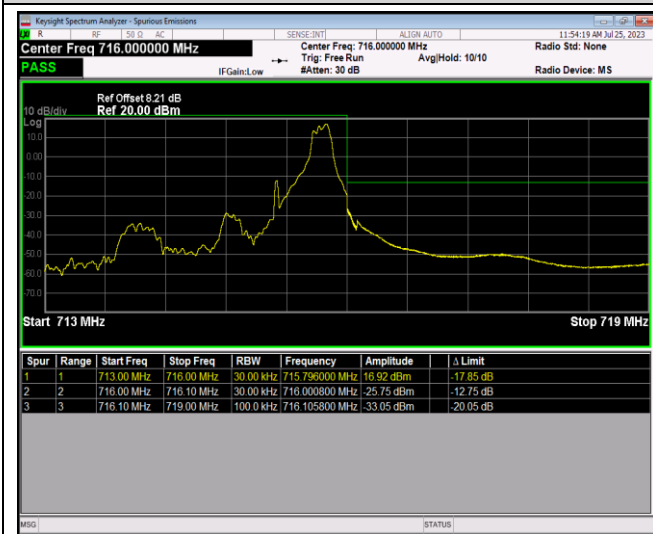

Band12-1.4MHz-16QAM-23173-1RB#5

Band12-1.4MHz-64QAM-23017-1RB#0