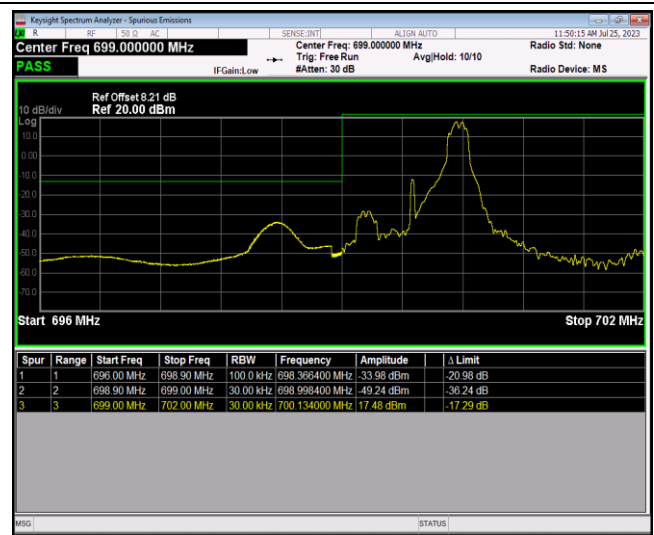

Band12-1.4MHz-16QAM-23017-1RB#5

Band12-1.4MHz-16QAM-23173-1RB#0