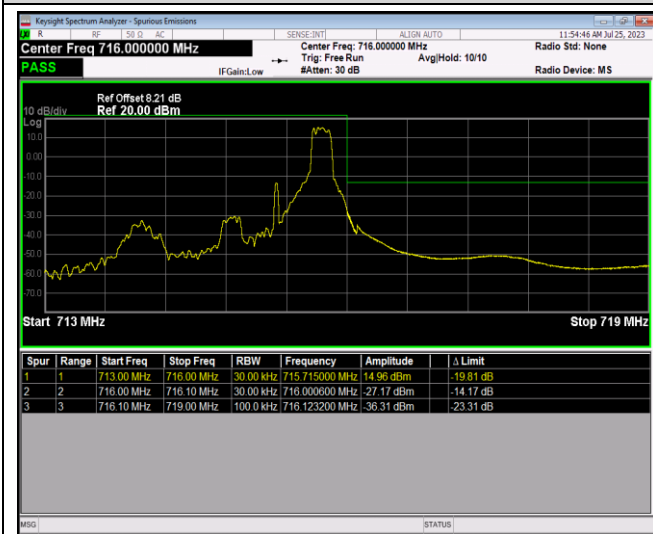

Band12-1.4MHz-64QAM-23017-1RB#0

Band12-1.4MHz-64QAM-23017-1RB#5

Band12-1.4MHz-64QAM-23017-6RB#0

Band12-1.4MHz-64QAM-23173-1RB#0

Band12-1.4MHz-64QAM-23173-1RB#5

Band12-1.4MHz-64QAM-23173-6RB#0

Band12-10MHz-QPSK-23060-1RB#0