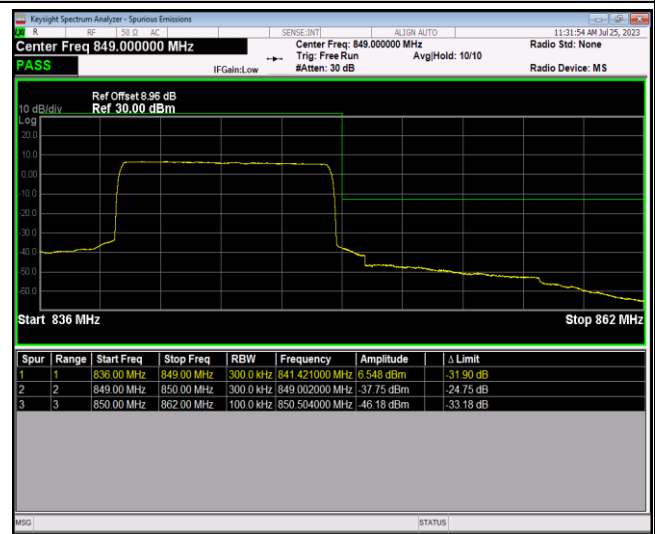

Band5-10MHz-QPSK-20450-50RB#0

Band5-10MHz-QPSK-20600-1RB#0

Band5-10MHz-QPSK-20600-1RB#49

Band5-10MHz-QPSK-20600-50RB#0

Band5-10MHz-16QAM-20450-1RB#0

Band5-10MHz-16QAM-20450-1RB#49

Band5-10MHz-16QAM-20450-50RB#0

Band5-10MHz-16QAM-20600-1RB#0

Band5-10MHz-16QAM-20600-1RB#49

Band5-10MHz-16QAM-20600-50RB#0

Band5-10MHz-64QAM-20450-1RB#0

Band5-10MHz-64QAM-20450-1RB#49

Band5-10MHz-64QAM-20450-50RB#0

Band5-10MHz-64QAM-20600-1RB#0