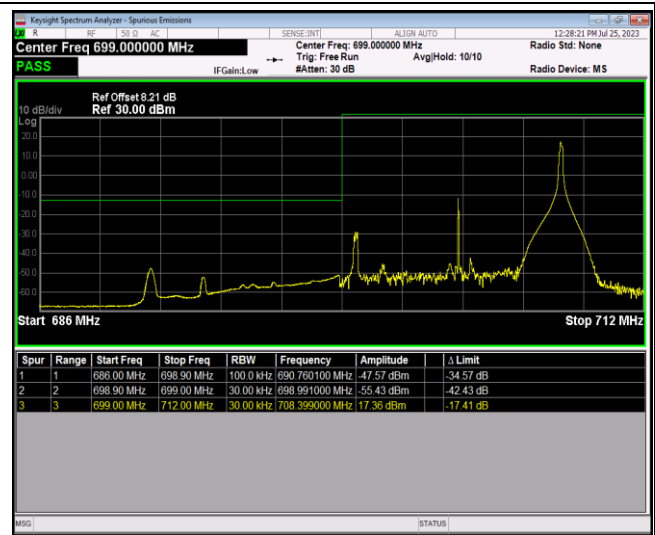

Band12-10MHz-16QAM-23060-1RB#49

Band12-10MHz-16QAM-23130-1RB#0