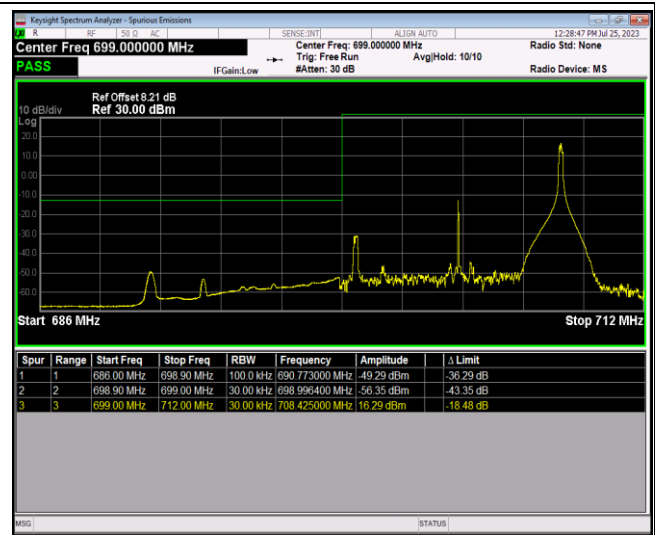

Band12-10MHz-16QAM-23060-50RB#0

Band12-10MHz-16QAM-23130-1RB#0

Band12-10MHz-16QAM-23130-1RB#49

Band12-10MHz-16QAM-23130-50RB#0

Band12-10MHz-64QAM-23060-1RB#0

Band12-10MHz-64QAM-23060-1RB#49

Band12-10MHz-64QAM-23060-50RB#0