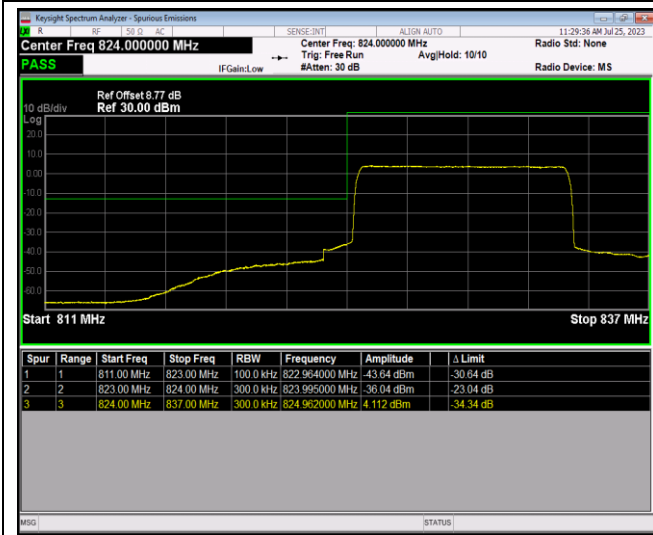

Band5-10MHz-16QAM-20600-1RB#0

Band5-10MHz-16QAM-20600-1RB#49

Band5-10MHz-16QAM-20600-50RB#0

Band5-10MHz-64QAM-20450-1RB#0

Band5-10MHz-64QAM-20450-1RB#49

Band5-10MHz-64QAM-20450-50RB#0

Band5-10MHz-64QAM-20600-1RB#0