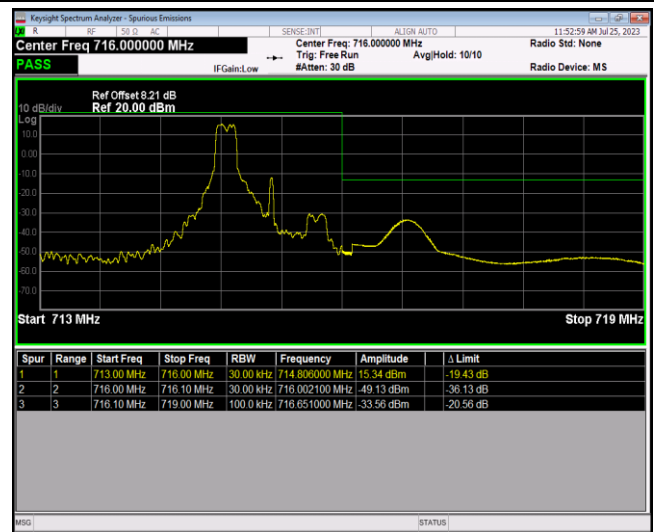

Band12-1.4MHz-16QAM-23173-1RB#0

Band12-1.4MHz-16QAM-23173-6RB#0