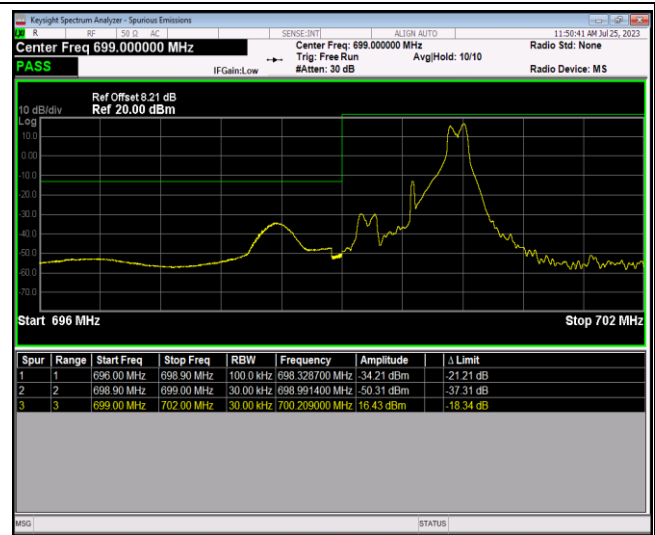

Band12-1.4MHz-64QAM-23017-1RB#5

Band12-1.4MHz-64QAM-23173-1RB#0