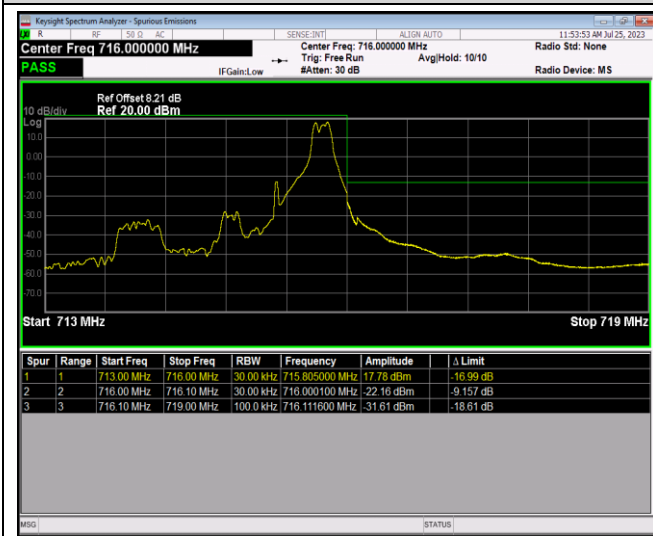

Band12-1.4MHz-QPSK-23173-1RB#5

Band12-1.4MHz-16QAM-23017-1RB#0