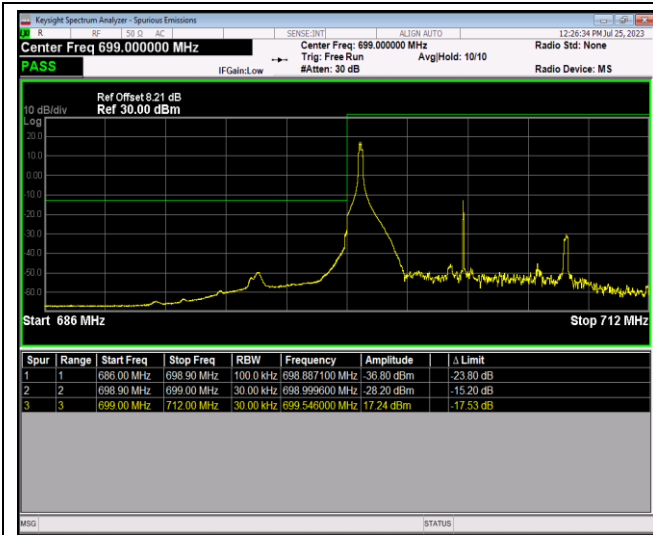

Band12-10MHz-QPSK-23060-1RB#0

Band12-10MHz-QPSK-23060-50RB#0