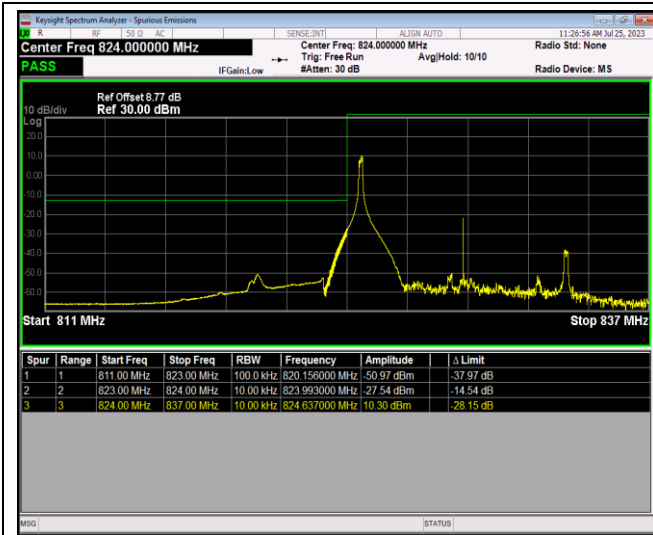

Band5-10MHz-16QAM-20600-1RB#0

Band5-10MHz-16QAM-20600-1RB#49

Band5-10MHz-16QAM-20600-50RB#0

Band5-10MHz-64QAM-20450-1RB#0

Band5-10MHz-64QAM-20450-1RB#49

Band5-10MHz-64QAM-20450-50RB#0

Band5-10MHz-64QAM-20600-1RB#0