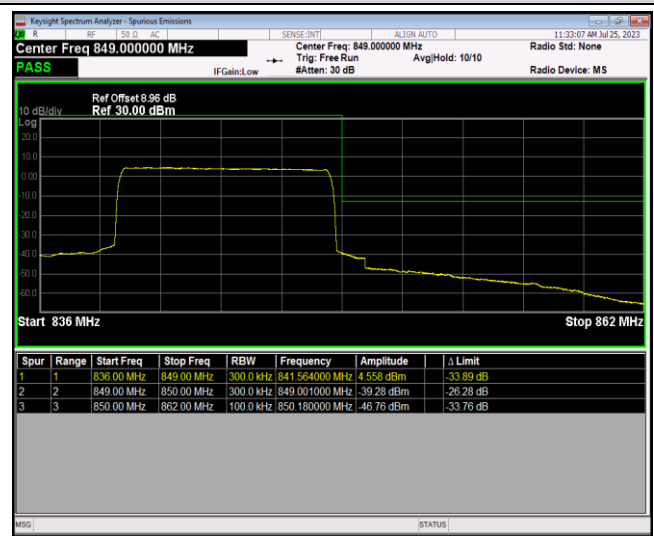

Band5-10MHz-64QAM-20600-50RB#0

Band12-1.4MHz-QPSK-23017-1RB#5