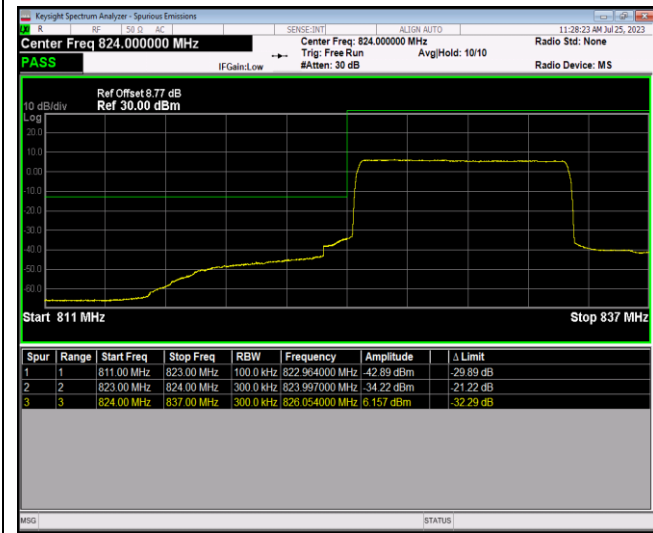

Band5-10MHz-QPSK-20450-50RB#0

Band5-10MHz-QPSK-20600-1RB#0

Band5-10MHz-QPSK-20600-1RB#49

Band5-10MHz-QPSK-20600-50RB#0

Band5-10MHz-16QAM-20450-1RB#0

Band5-10MHz-16QAM-20450-1RB#49

Band5-10MHz-16QAM-20450-50RB#0

Band5-10MHz-16QAM-20600-1RB#0

Band5-10MHz-16QAM-20600-1RB#49

Band5-10MHz-16QAM-20600-50RB#0

Band5-10MHz-64QAM-20450-1RB#0

Band5-10MHz-64QAM-20450-1RB#49

Band5-10MHz-64QAM-20450-50RB#0

Band5-10MHz-64QAM-20600-1RB#0