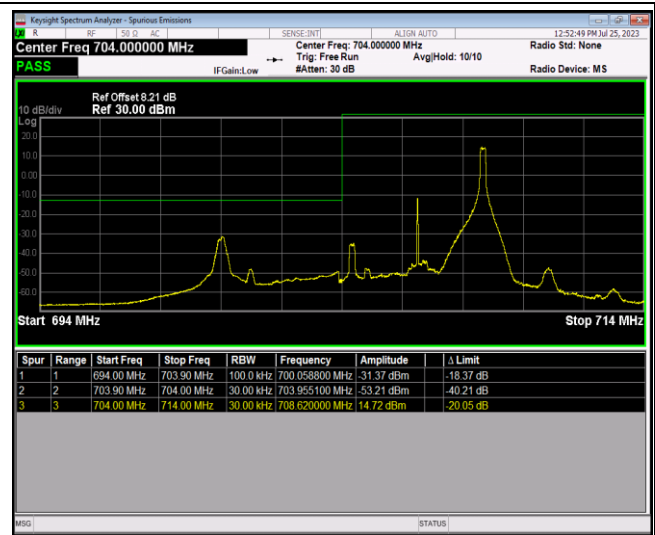

Band12-10MHz-64QAM-23130-1RB#0

Band12-10MHz-64QAM-23130-1RB#49

Band12-10MHz-64QAM-23130-50RB#0

Band17-5MHz-QPSK-23755-1RB#0

Band17-5MHz-QPSK-23755-1RB#24

Band17-5MHz-QPSK-23755-25RB#0

Band17-5MHz-QPSK-23825-1RB#0