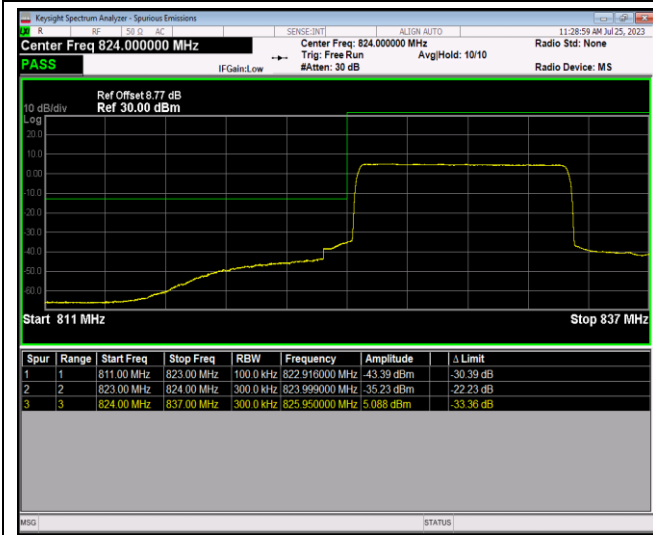

Band5-10MHz-QPSK-20450-50RB#0

Band5-10MHz-QPSK-20600-1RB#0

Band5-10MHz-QPSK-20600-1RB#49

Band5-10MHz-QPSK-20600-50RB#0

Band5-10MHz-16QAM-20450-1RB#0

Band5-10MHz-16QAM-20450-1RB#49

Band5-10MHz-16QAM-20450-50RB#0

Band5-10MHz-16QAM-20600-1RB#0

Band5-10MHz-16QAM-20600-1RB#49

Band5-10MHz-16QAM-20600-50RB#0

Band5-10MHz-64QAM-20450-1RB#0

Band5-10MHz-64QAM-20450-1RB#49

Band5-10MHz-64QAM-20450-50RB#0

Band5-10MHz-64QAM-20600-1RB#0