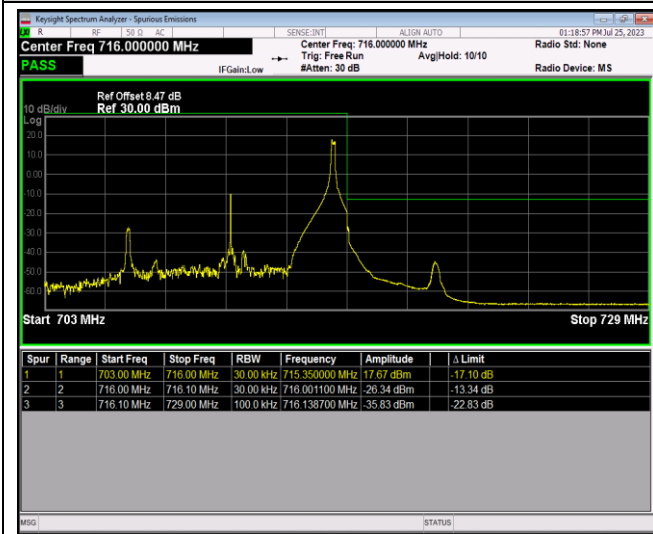

Band17-10MHz-QPSK-23780-1RB#0

Band17-10MHz-QPSK-23780-1RB#49

Band17-10MHz-QPSK-23780-50RB#0

Band17-10MHz-QPSK-23800-1RB#0

Band17-10MHz-QPSK-23800-1RB#49

Band17-10MHz-QPSK-23800-50RB#0

Band17-10MHz-16QAM-23780-1RB#0