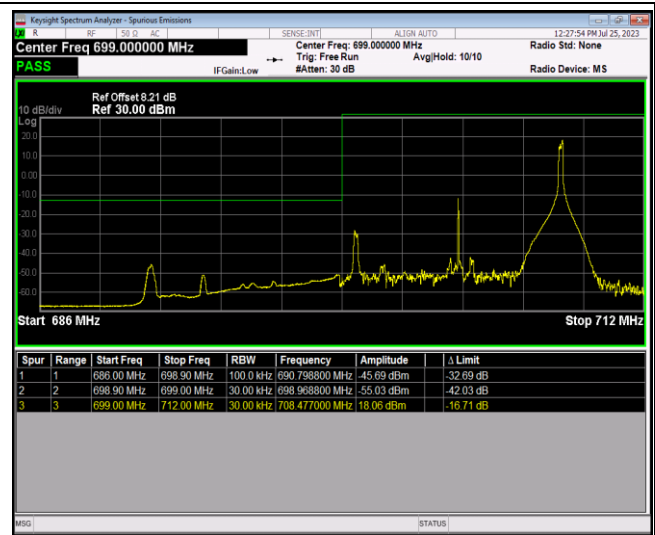

Band12-10MHz-QPSK-23060-1RB#49

Band12-10MHz-QPSK-23130-1RB#0