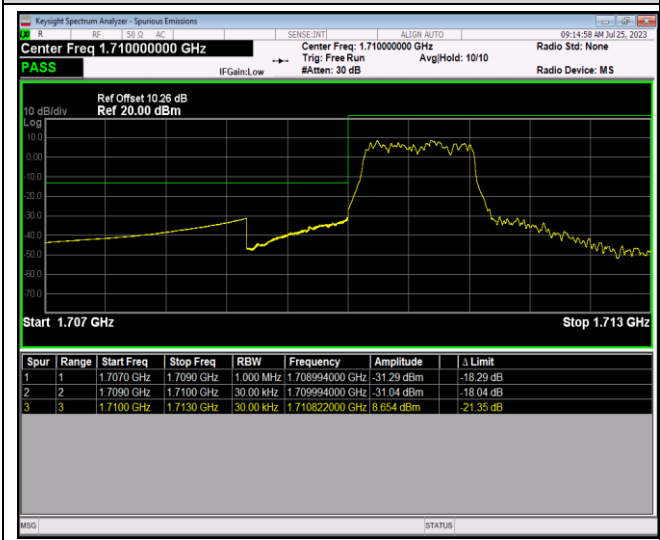

Band4-1.4MHz-QPSK-20393-6RB#0

Band4-1.4MHz-16QAM-19957-1RB#0

Band4-1.4MHz-16QAM-19957-1RB#5

Band4-1.4MHz-16QAM-19957-6RB#0

Band4-1.4MHz-16QAM-20393-1RB#0

Band4-1.4MHz-16QAM-20393-1RB#5

Band4-1.4MHz-16QAM-20393-6RB#0