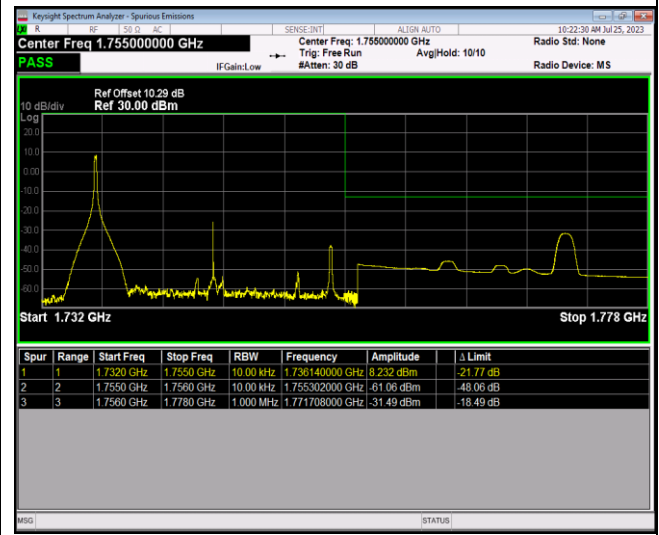

Band4-20MHz-64QAM-20300-1RB#0

Band4-20MHz-64QAM-20300-100RB#0