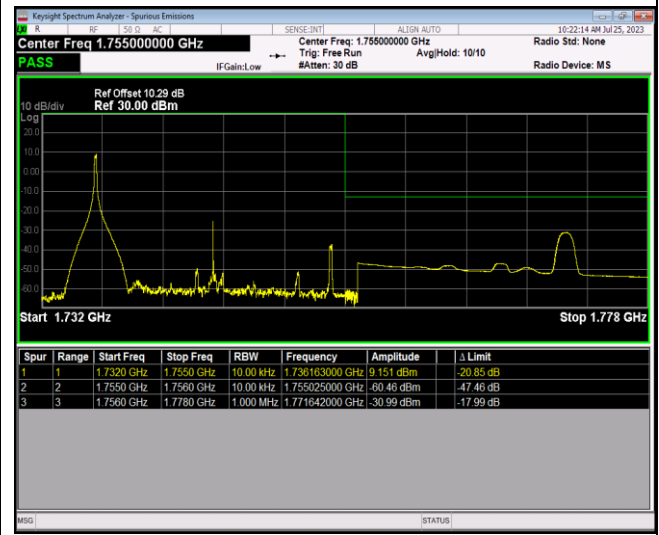

Band4-20MHz-16QAM-20300-1RB#0

Band4-20MHz-16QAM-20300-100RB#0