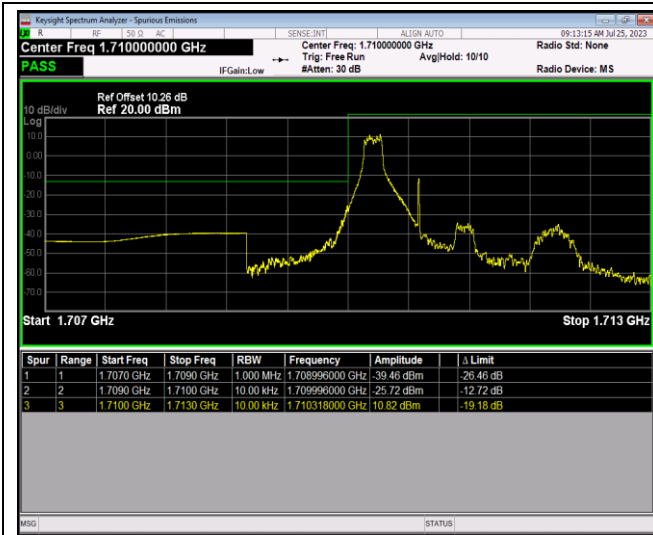

Band4-1.4MHz-64QAM-19957-1RB#0

Band4-1.4MHz-64QAM-19957-6RB#0