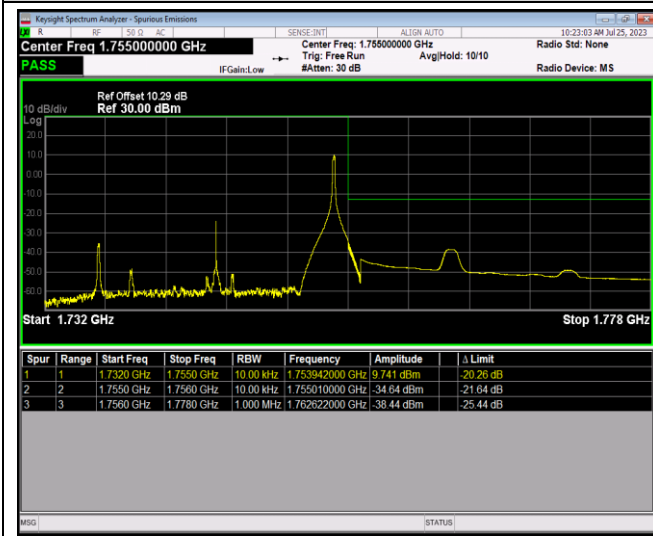

Band4-20MHz-16QAM-20050-100RB#0

Band4-20MHz-16QAM-20300-1RB#0

Band4-20MHz-16QAM-20300-1RB#99

Band4-20MHz-16QAM-20300-100RB#0

Band4-20MHz-64QAM-20050-1RB#0

Band4-20MHz-64QAM-20050-1RB#99

Band4-20MHz-64QAM-20050-100RB#0