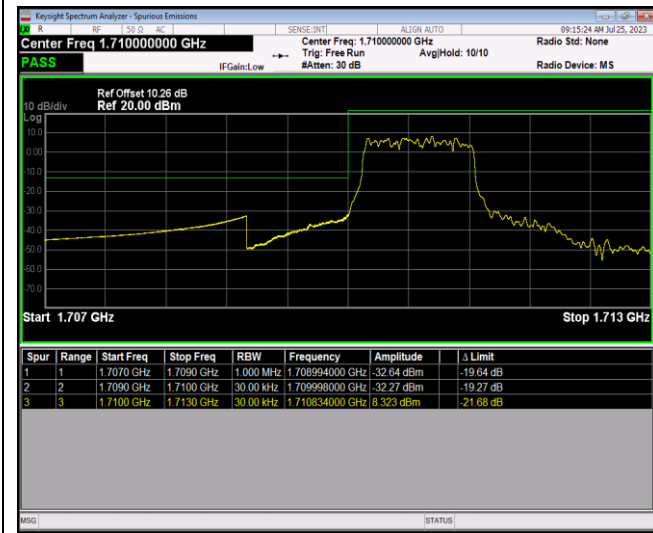

Band4-1.4MHz-64QAM-19957-1RB#0

Band4-1.4MHz-64QAM-19957-1RB#5

Band4-1.4MHz-64QAM-19957-6RB#0

Band4-1.4MHz-64QAM-20393-1RB#0

Band4-1.4MHz-64QAM-20393-1RB#5

Band4-1.4MHz-64QAM-20393-6RB#0

Band4-20MHz-QPSK-20050-1RB#0