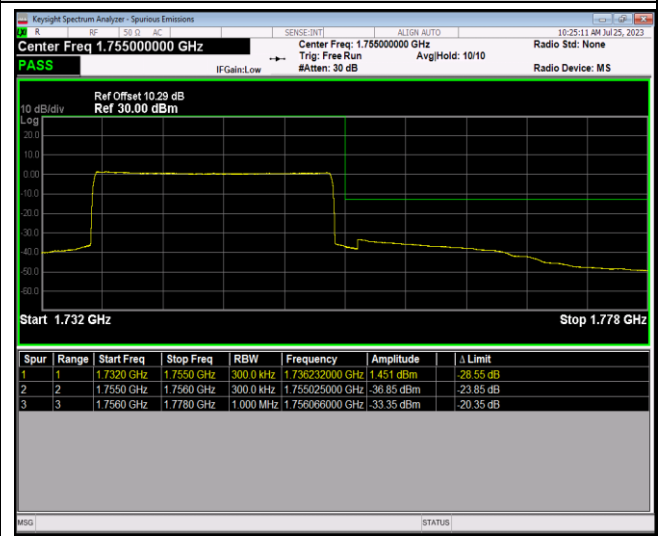

Band4-20MHz-64QAM-20300-1RB#0

Band4-20MHz-64QAM-20300-1RB#99

Band4-20MHz-64QAM-20300-100RB#0

Band5-1.4MHz-QPSK-20407-1RB#0

Band5-1.4MHz-QPSK-20407-1RB#5

Band5-1.4MHz-QPSK-20407-6RB#0

Band5-1.4MHz-QPSK-20643-1RB#0