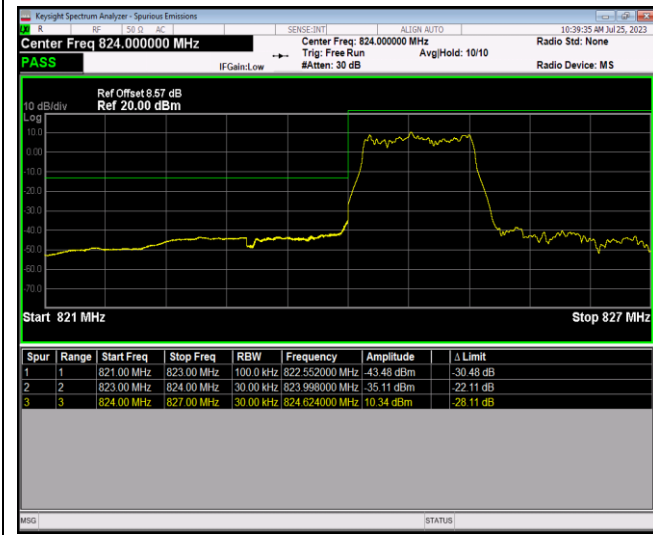

Band4-20MHz-64QAM-20300-1RB#0

Band4-20MHz-64QAM-20300-1RB#99

Band4-20MHz-64QAM-20300-100RB#0

Band5-1.4MHz-QPSK-20407-1RB#0

Band5-1.4MHz-QPSK-20407-1RB#5

Band5-1.4MHz-QPSK-20407-6RB#0

Band5-1.4MHz-QPSK-20643-1RB#0