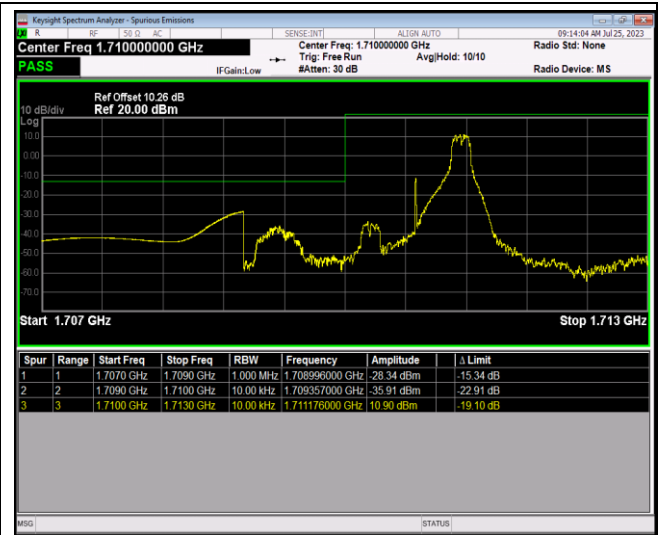

Band4-1.4MHz-64QAM-19957-1RB#5

Band4-1.4MHz-64QAM-20393-1RB#0