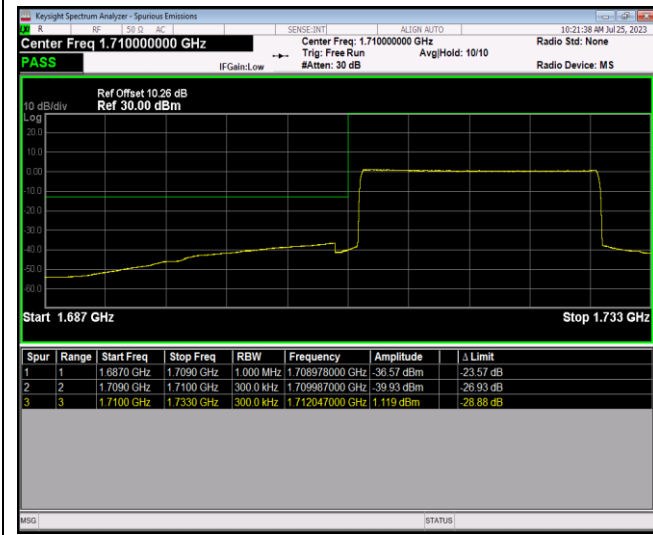

Band4-20MHz-64QAM-20050-100RB#0

Band4-20MHz-64QAM-20300-1RB#99