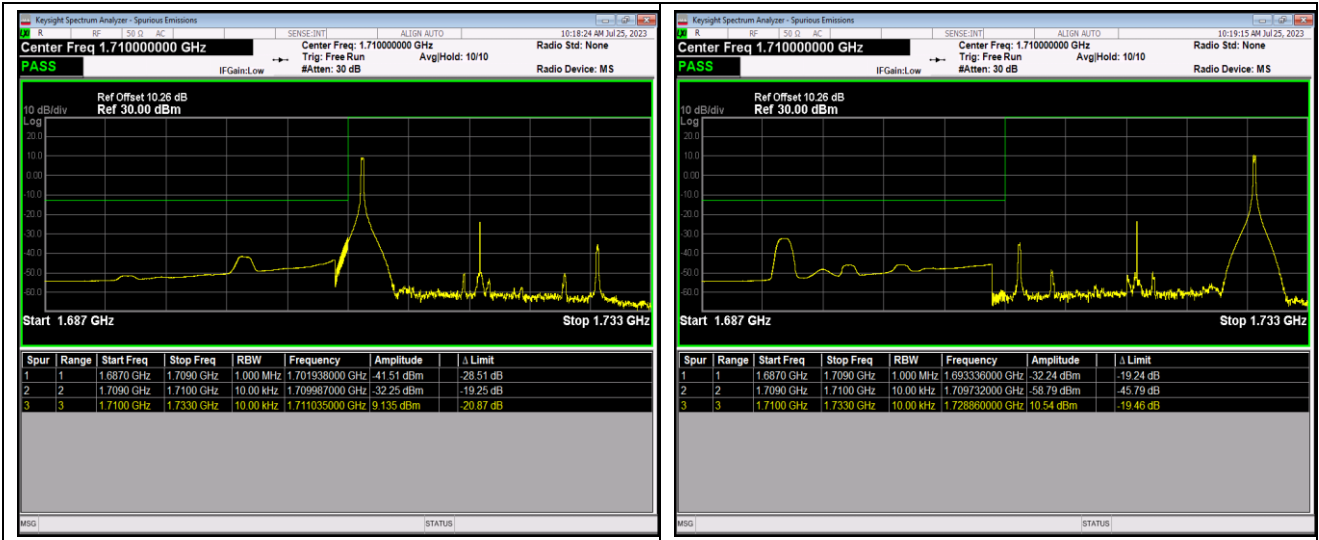

Band4-20MHz-QPSK-20050-1RB#0

Band4-20MHz-QPSK-20050-1RB#99

Band4-20MHz-QPSK-20050-100RB#0

Band4-20MHz-QPSK-20300-1RB#0