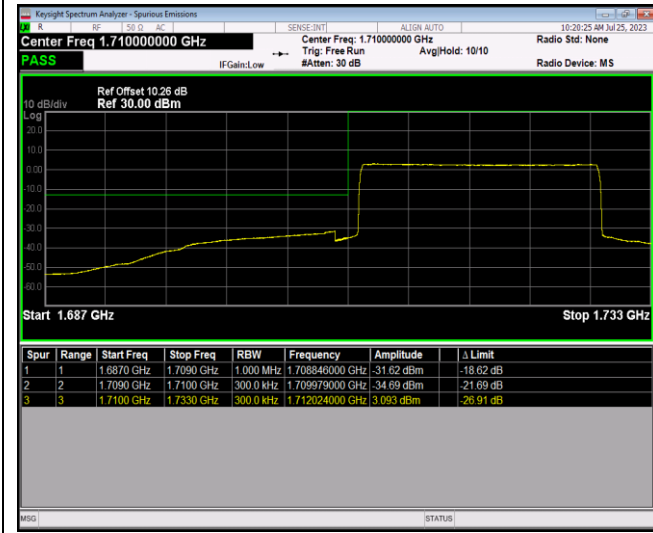

Band4-20MHz-QPSK-20050-100RB#0

Band4-20MHz-QPSK-20300-1RB#99