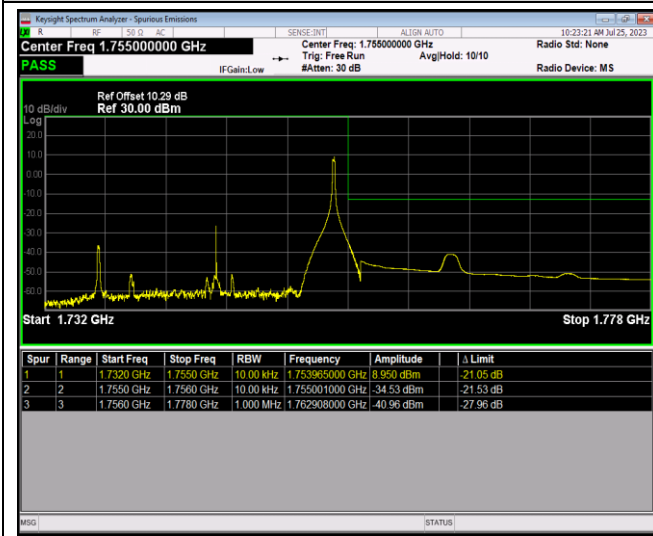

Band4-20MHz-64QAM-20300-1RB#99

Band5-1.4MHz-QPSK-20407-1RB#0