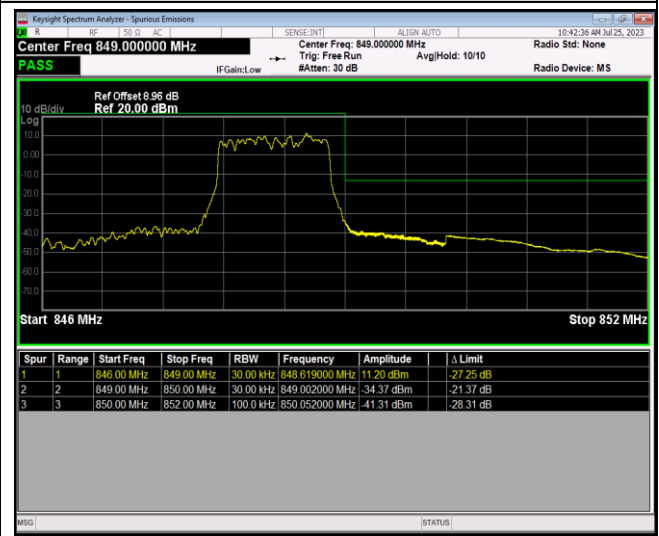

Band5-1.4MHz-QPSK-20643-6RB#0

Band5-1.4MHz-16QAM-20407-1RB#5