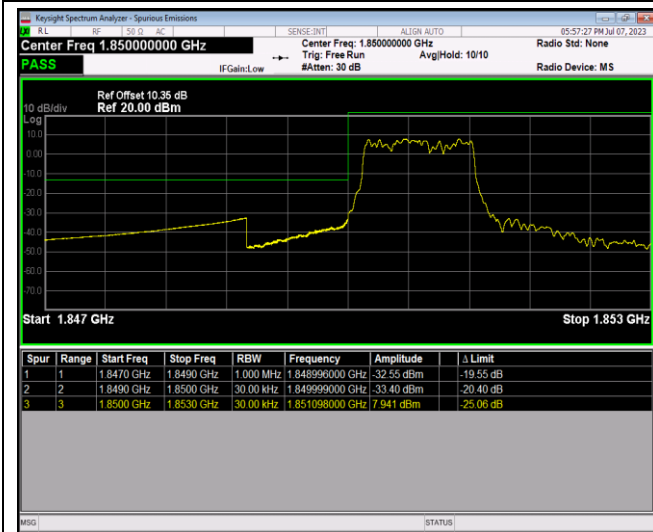

Remark: All bandwidth and all modulation had been tested, but only the worst case data displayed in this report.

Test Graphs

Band2-1.4MHz-64QAM-18607-6RB#0

Band2-1.4MHz-64QAM-19193-1RB#0

Band2-1.4MHz-64QAM-19193-1RB#5