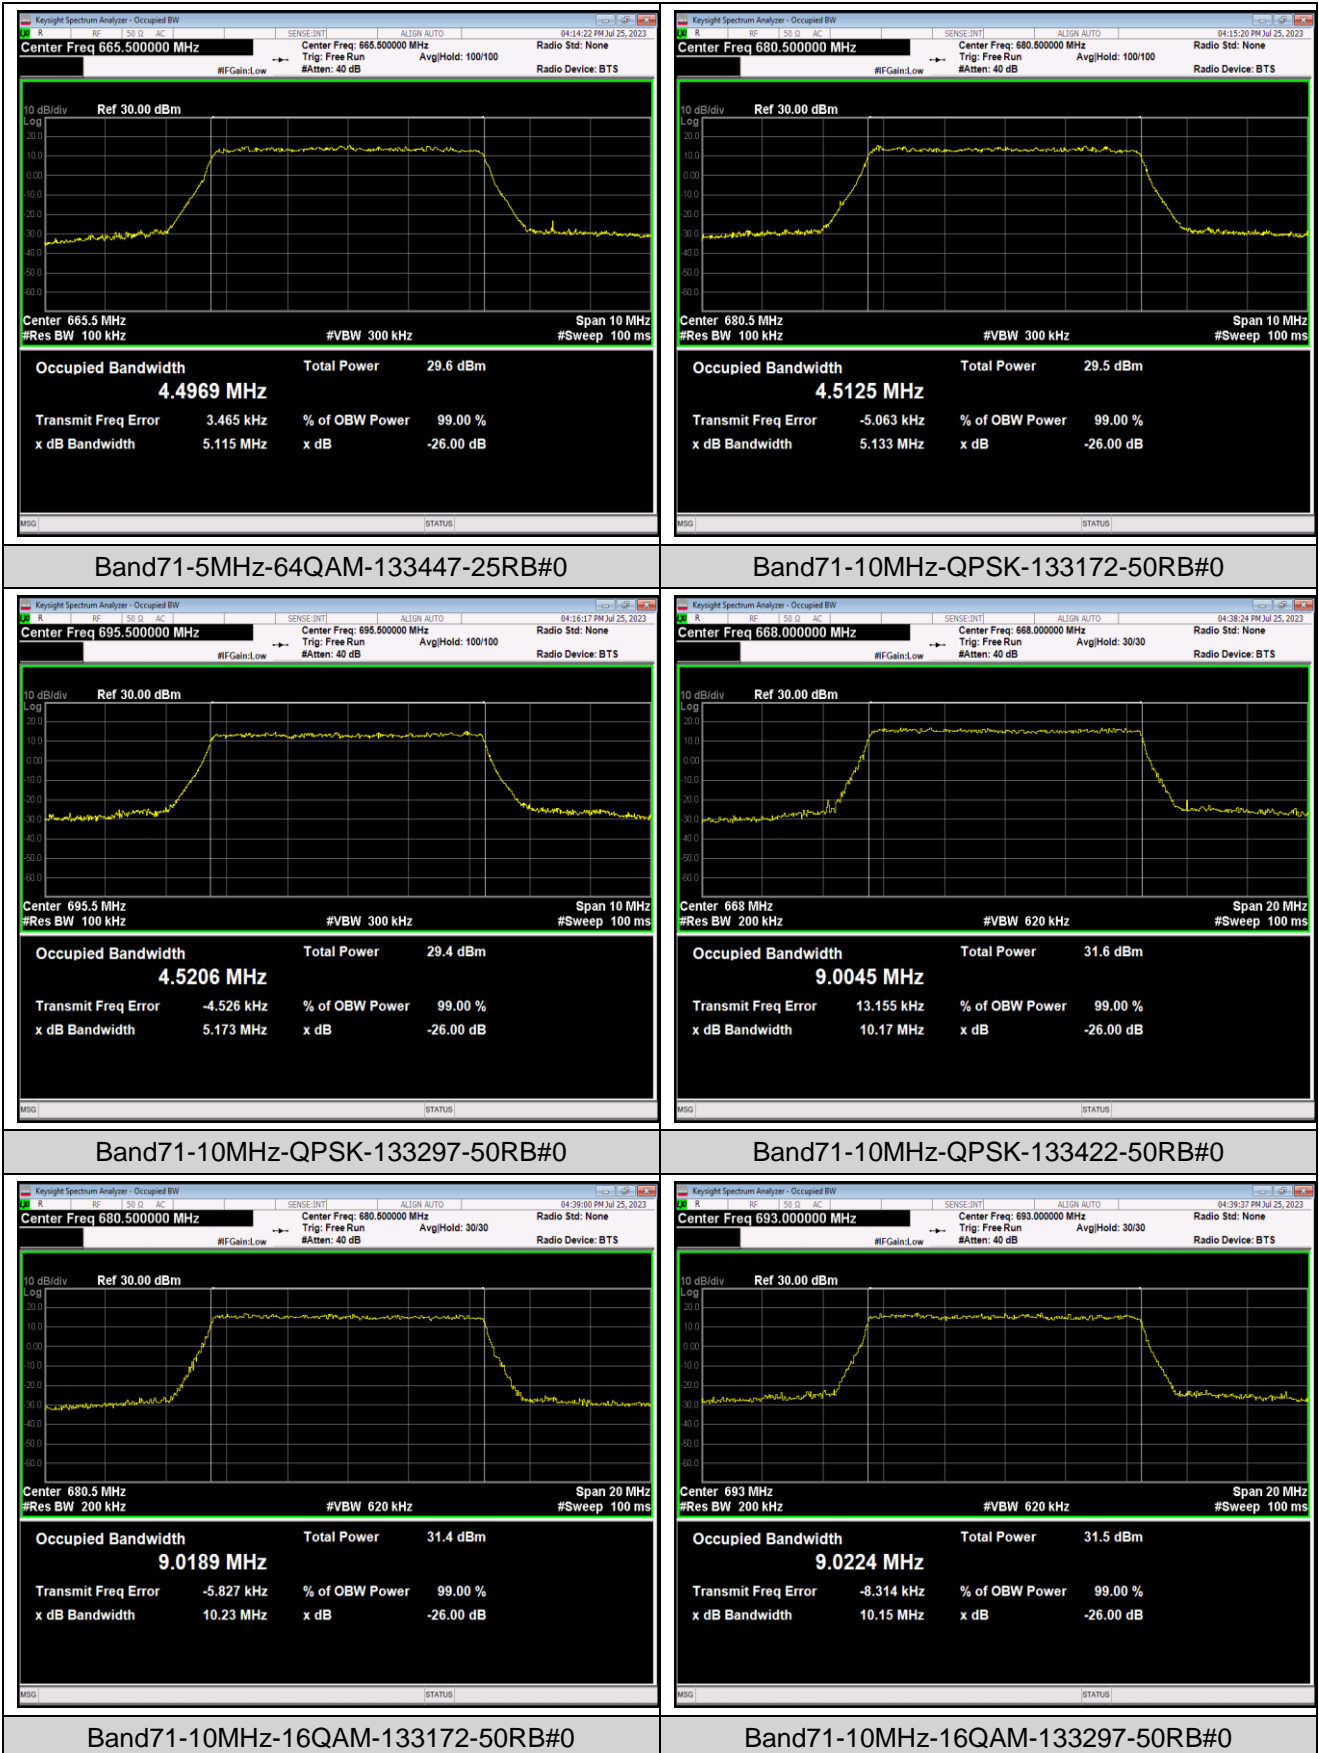

Band71-5MHz-64QAM-133147-25RB#0

Band71-5MHz-64QAM-133297-25RB#0