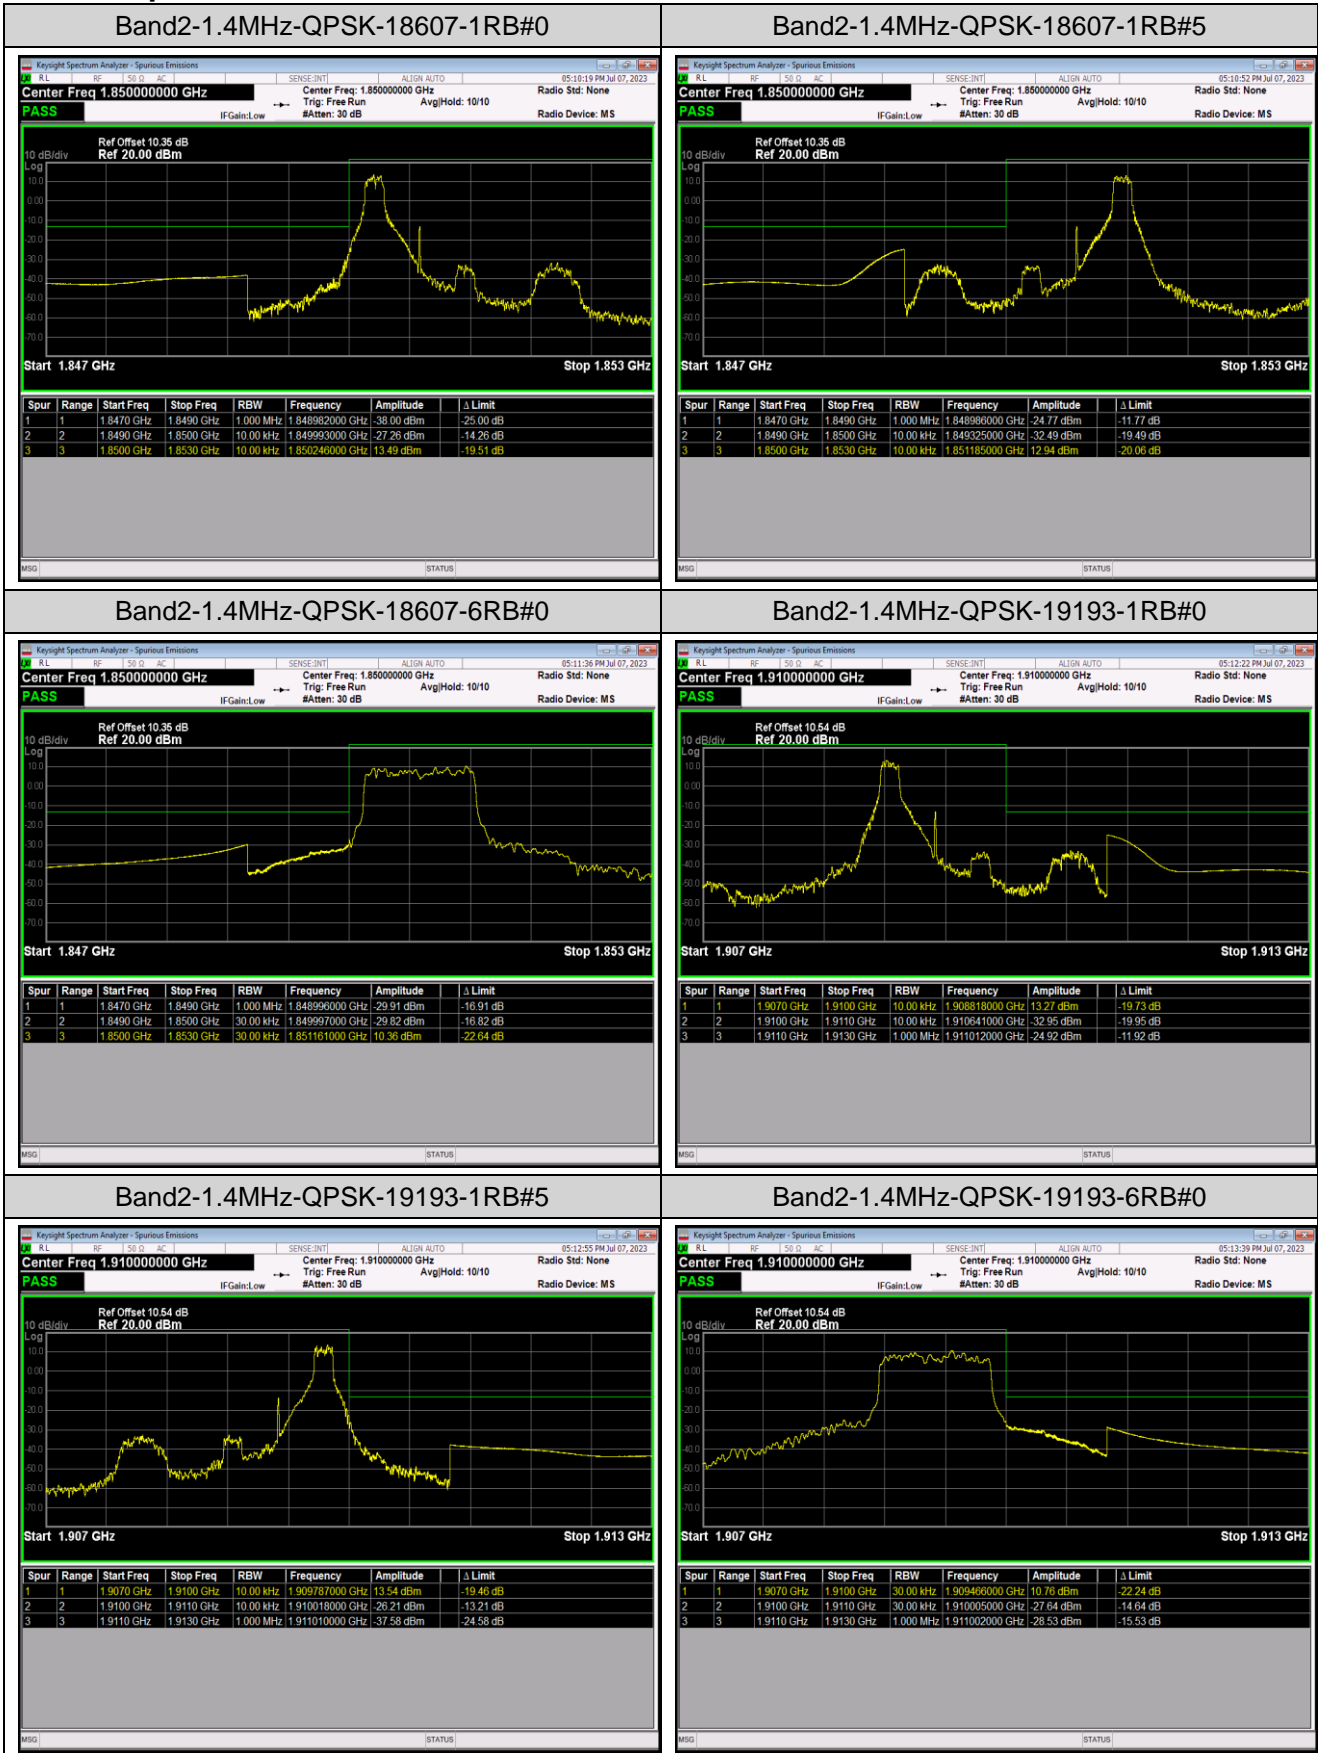

Test Graphs