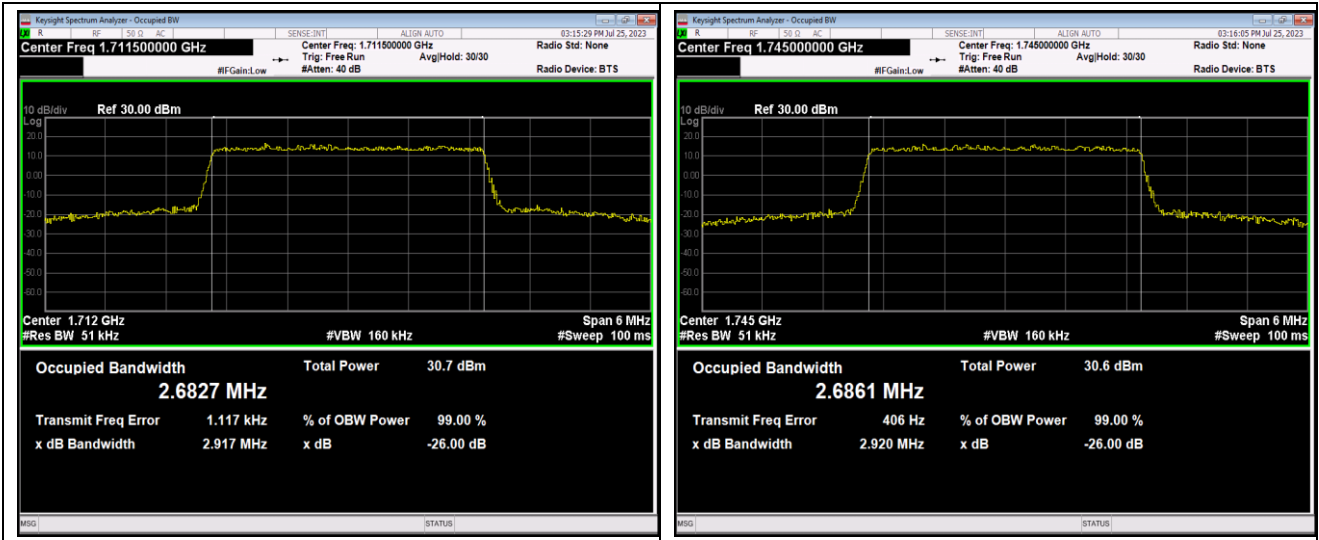

Band66-3MHz-16QAM-131987-15RB#0

Band66-3MHz-16QAM-132322-15RB#0

Band66-3MHz-16QAM-132657-15RB#0

Band66-3MHz-64QAM-131987-15RB#0