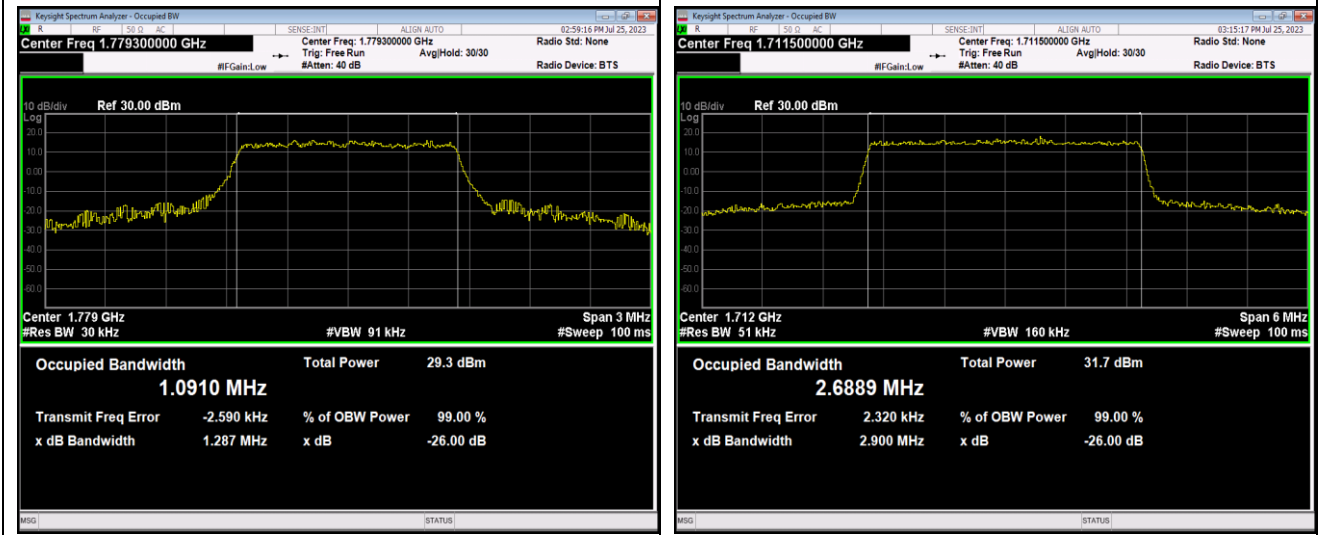

Band41-10MHz-64QAM-39700-50RB#0

Band41-10MHz-64QAM-40620-50RB#0

Band41-10MHz-64QAM-41540-50RB#0

Band41-15MHz-QPSK-39725-75RB#0

Band41-15MHz-QPSK-40620-75RB#0

Band66-1.4MHz-64QAM-132665-6RB#0

Band66-3MHz-QPSK-131987-15RB#0