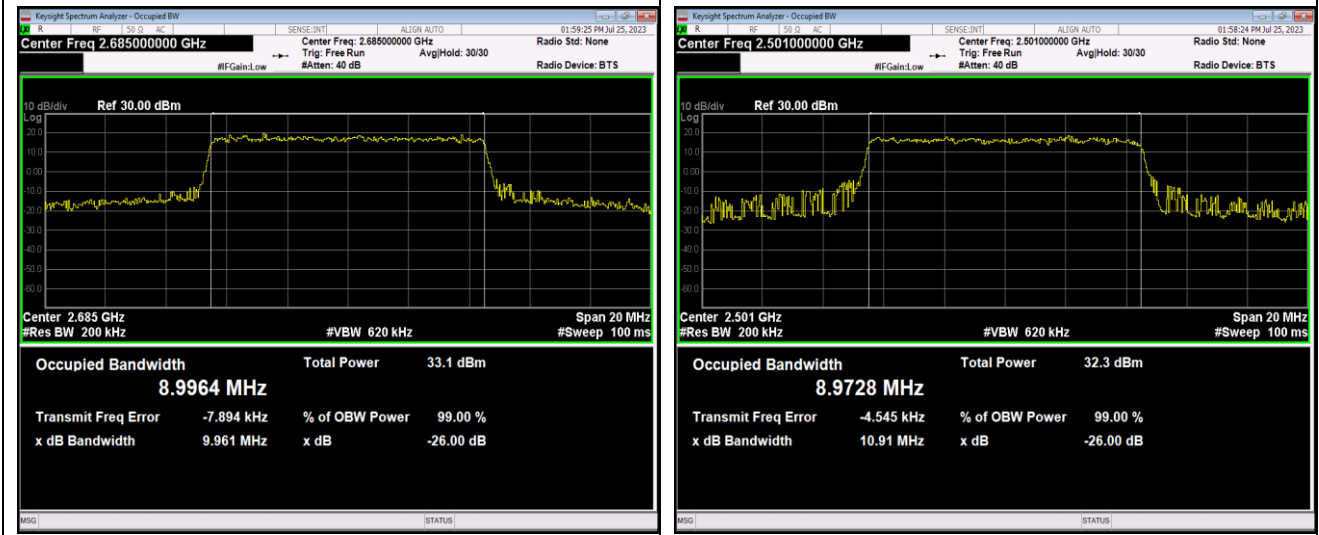

Band41-10MHz-16QAM-41540-50RB#0

Band41-10MHz-64QAM-39700-50RB#0

Band41-10MHz-64QAM-40620-50RB#0

Band41-10MHz-64QAM-41540-50RB#0