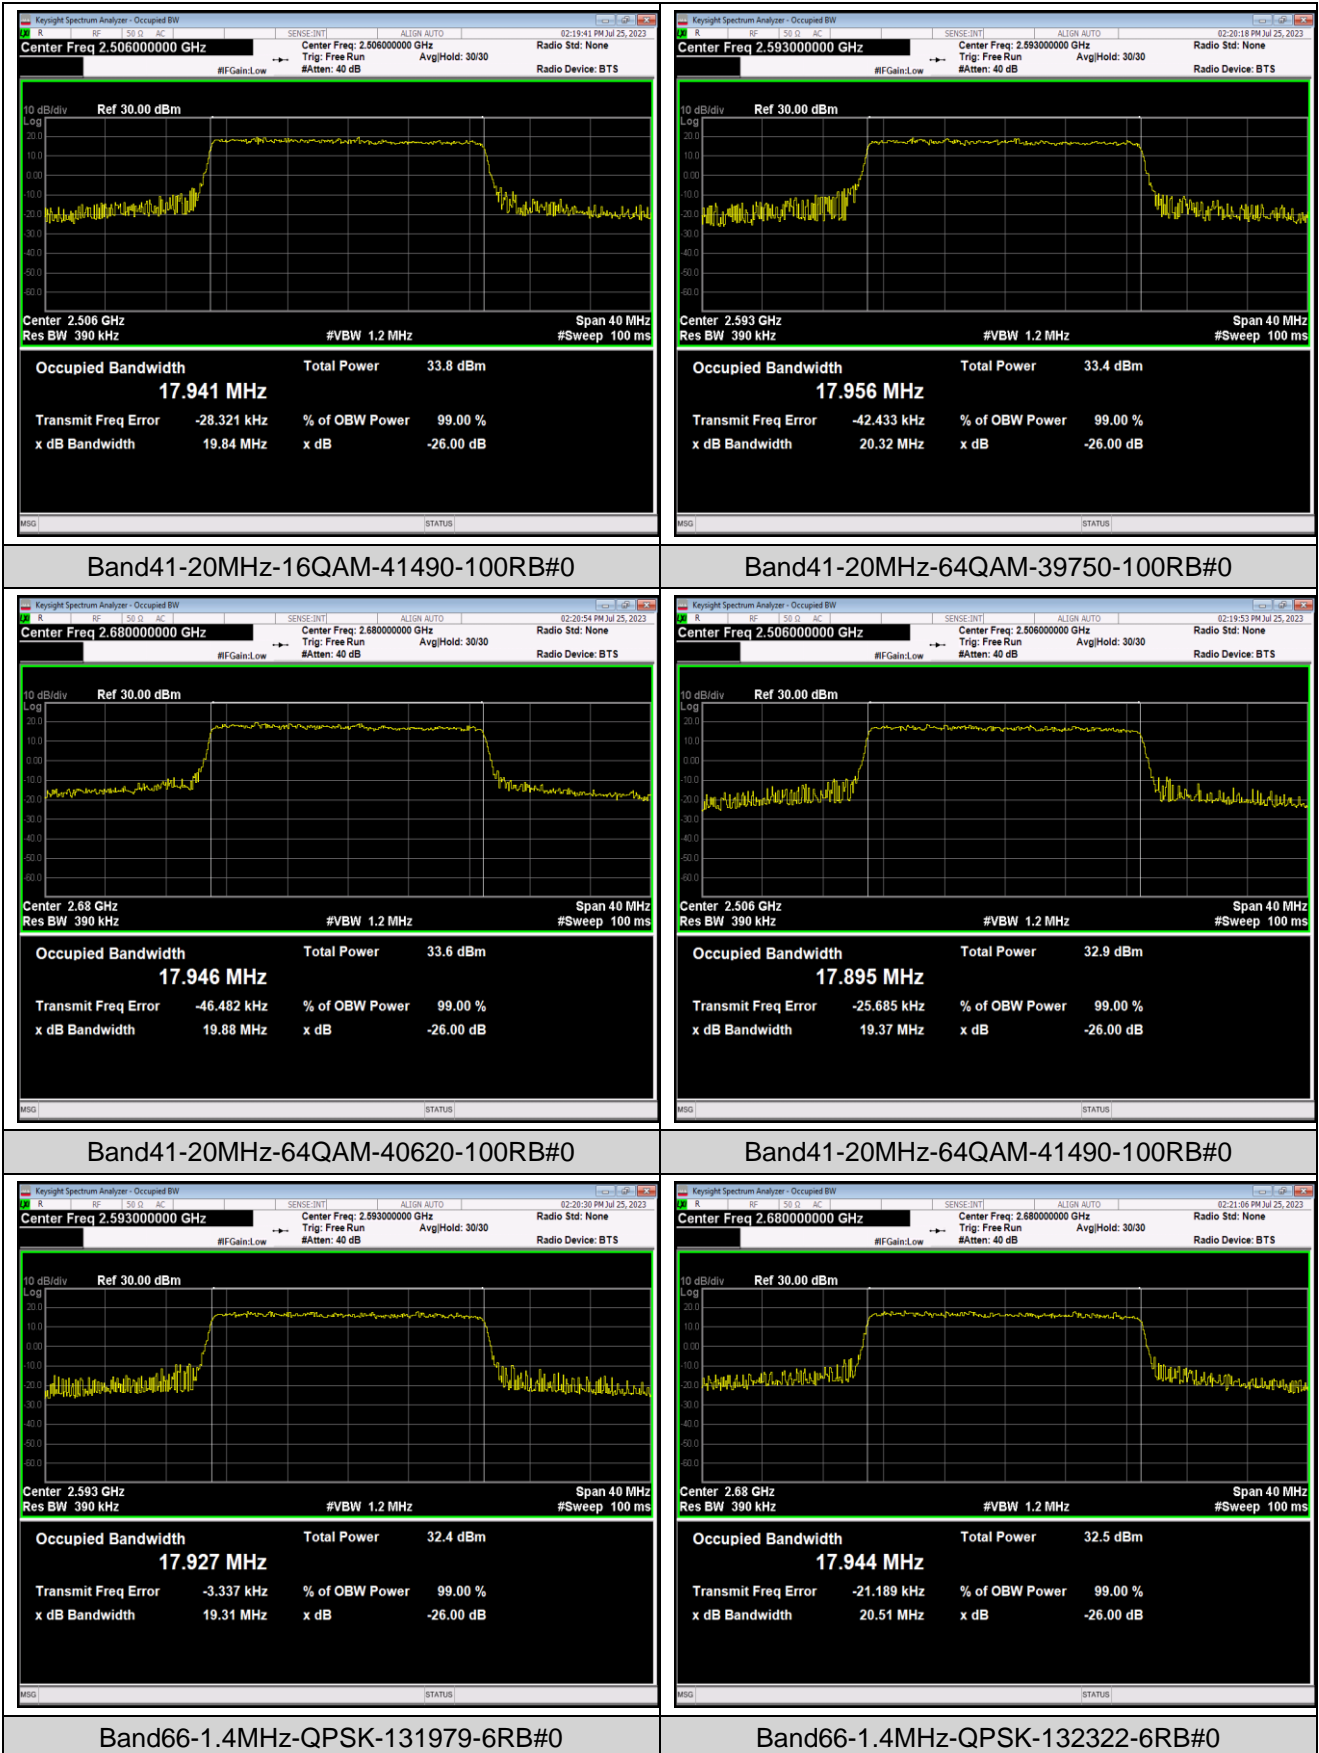

Band41-5MHz-QPSK-41565-25RB#0

Band41-5MHz-16QAM-39675-25RB#0

Band41-5MHz-16QAM-40620-25RB#0

Band41-5MHz-16QAM-41565-25RB#0

Band41-5MHz-64QAM-39675-25RB#0

Band41-5MHz-64QAM-40620-25RB#0

Band41-10MHz-16QAM-41540-50RB#0

Band41-10MHz-64QAM-39700-50RB#0

Band41-10MHz-64QAM-40620-50RB#0

Band41-10MHz-64QAM-41540-50RB#0

Band41-15MHz-QPSK-39725-75RB#0

Band41-15MHz-QPSK-40620-75RB#0

Band66-1.4MHz-64QAM-132665-6RB#0

Band66-3MHz-QPSK-131987-15RB#0