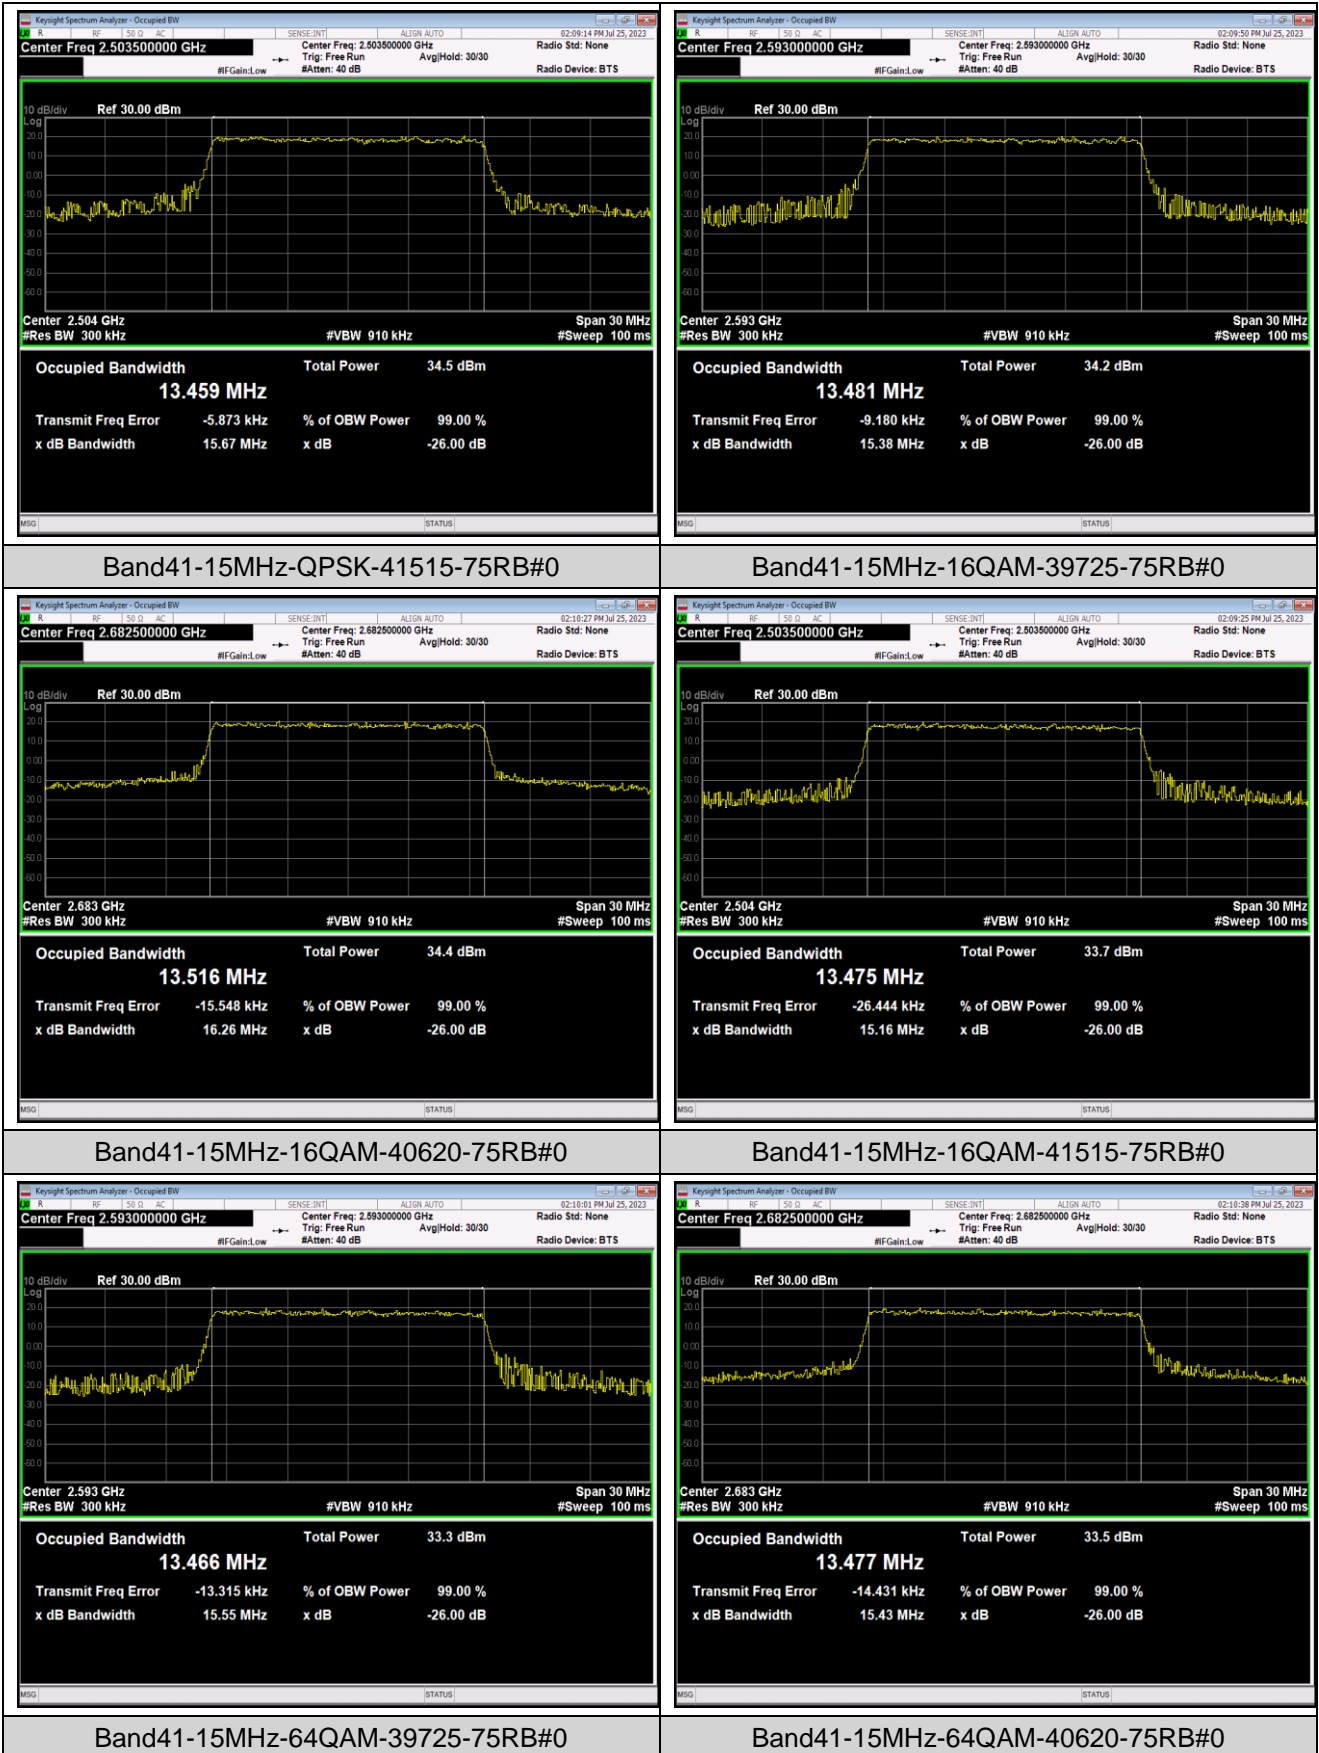

Band41-5MHz-QPSK-41565-25RB#0

Band41-5MHz-16QAM-39675-25RB#0

Band41-5MHz-16QAM-40620-25RB#0

Band41-5MHz-16QAM-41565-25RB#0

Band41-5MHz-64QAM-39675-25RB#0

Band41-5MHz-64QAM-40620-25RB#0

Band41-10MHz-16QAM-41540-50RB#0

Band41-10MHz-64QAM-39700-50RB#0

Band41-10MHz-64QAM-40620-50RB#0

Band41-10MHz-64QAM-41540-50RB#0

Band41-15MHz-QPSK-39725-75RB#0

Band41-15MHz-QPSK-40620-75RB#0

Band66-1.4MHz-64QAM-132665-6RB#0

Band66-3MHz-QPSK-131987-15RB#0