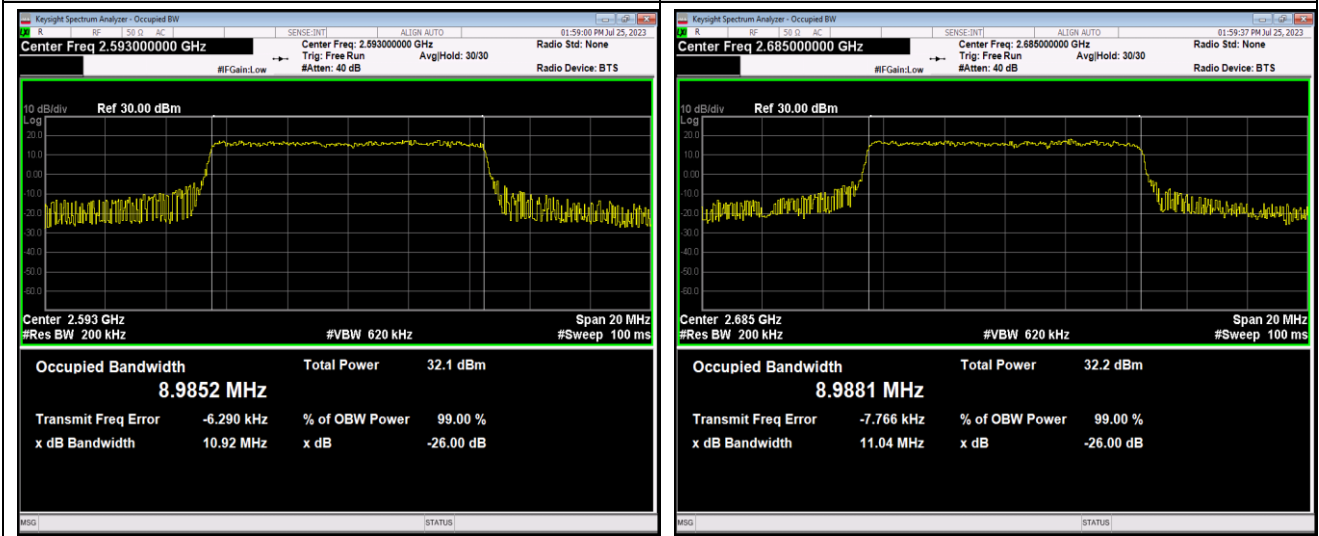

Band41-10MHz-64QAM-40620-50RB#0

Band41-10MHz-64QAM-41540-50RB#0

Band41-15MHz-QPSK-39725-75RB#0

Band41-15MHz-QPSK-40620-75RB#0