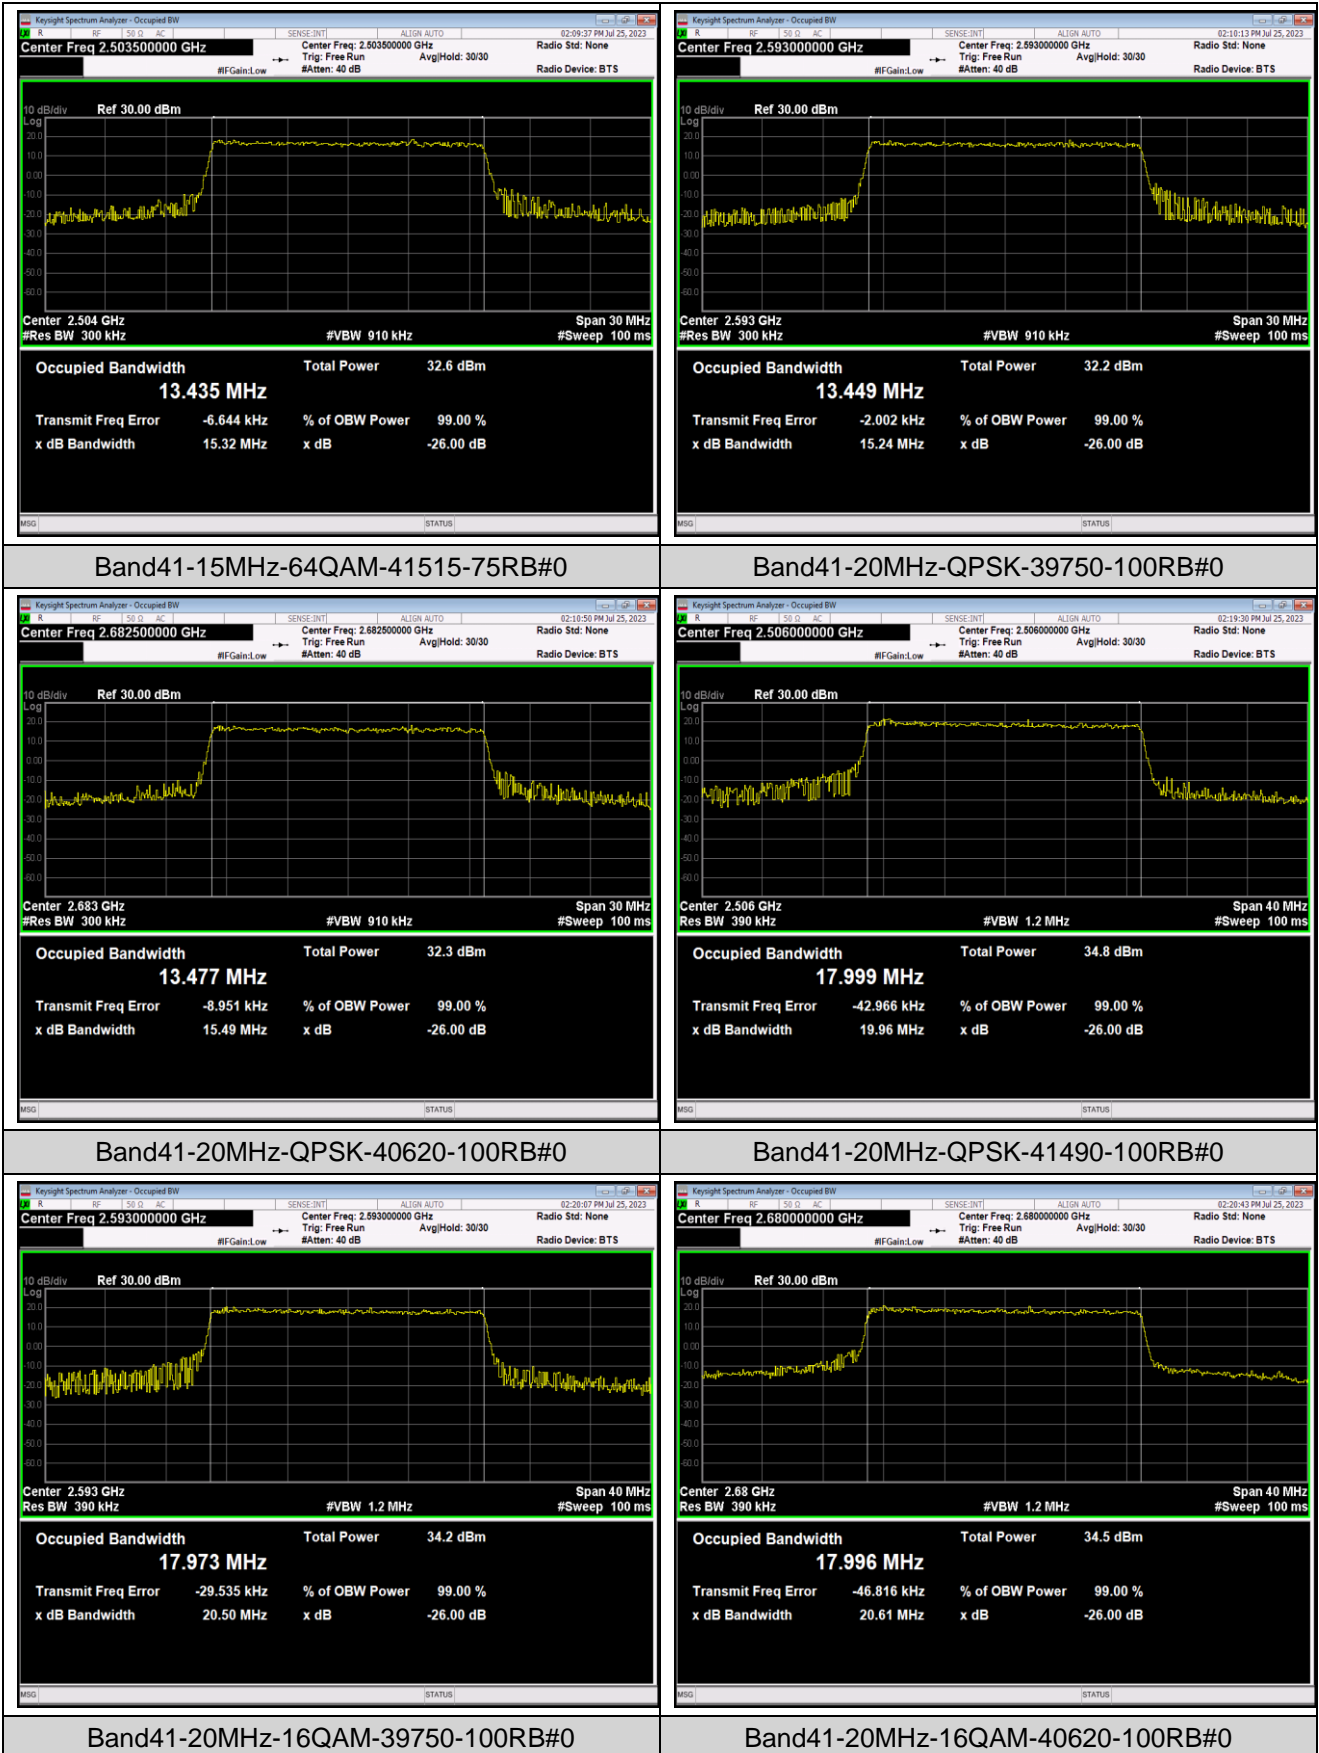

Band41-5MHz-QPSK-41565-25RB#0

Band41-5MHz-16QAM-39675-25RB#0

Band41-5MHz-16QAM-40620-25RB#0

Band41-5MHz-16QAM-41565-25RB#0

Band41-5MHz-64QAM-39675-25RB#0

Band41-5MHz-64QAM-40620-25RB#0

Band41-10MHz-16QAM-41540-50RB#0

Band41-10MHz-64QAM-39700-50RB#0

Band41-10MHz-64QAM-40620-50RB#0

Band41-10MHz-64QAM-41540-50RB#0

Band41-15MHz-QPSK-39725-75RB#0

Band41-15MHz-QPSK-40620-75RB#0

Band66-1.4MHz-64QAM-132665-6RB#0

Band66-3MHz-QPSK-131987-15RB#0