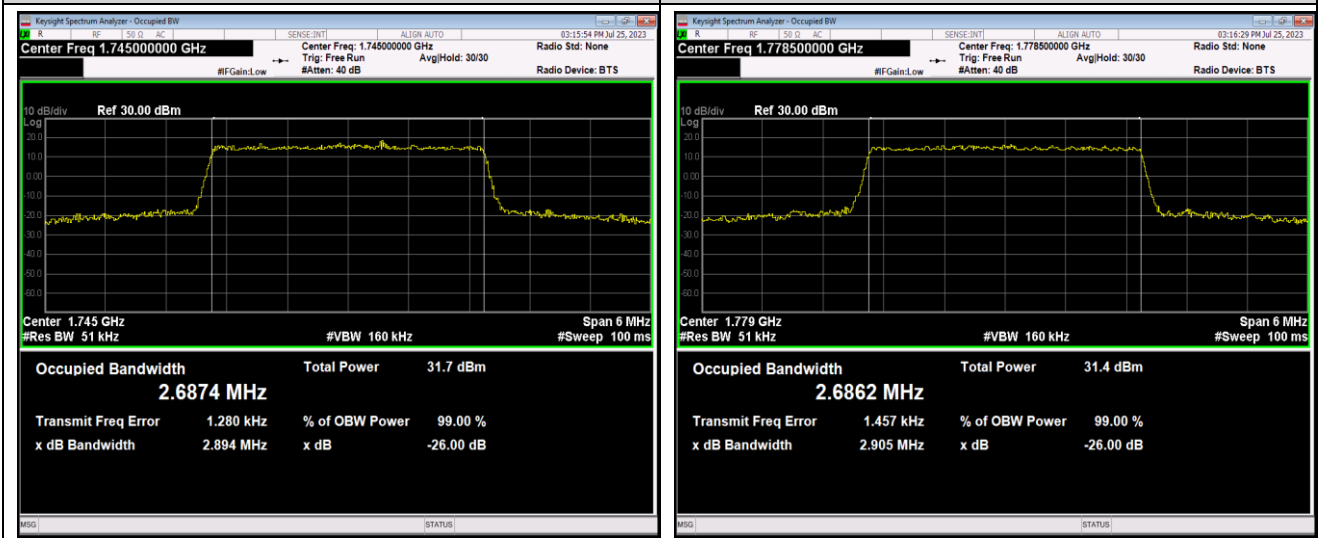

Band66-3MHz-QPSK-132322-15RB#0

Band66-3MHz-QPSK-132657-15RB#0

Band66-3MHz-16QAM-131987-15RB#0

Band66-3MHz-16QAM-132322-15RB#0