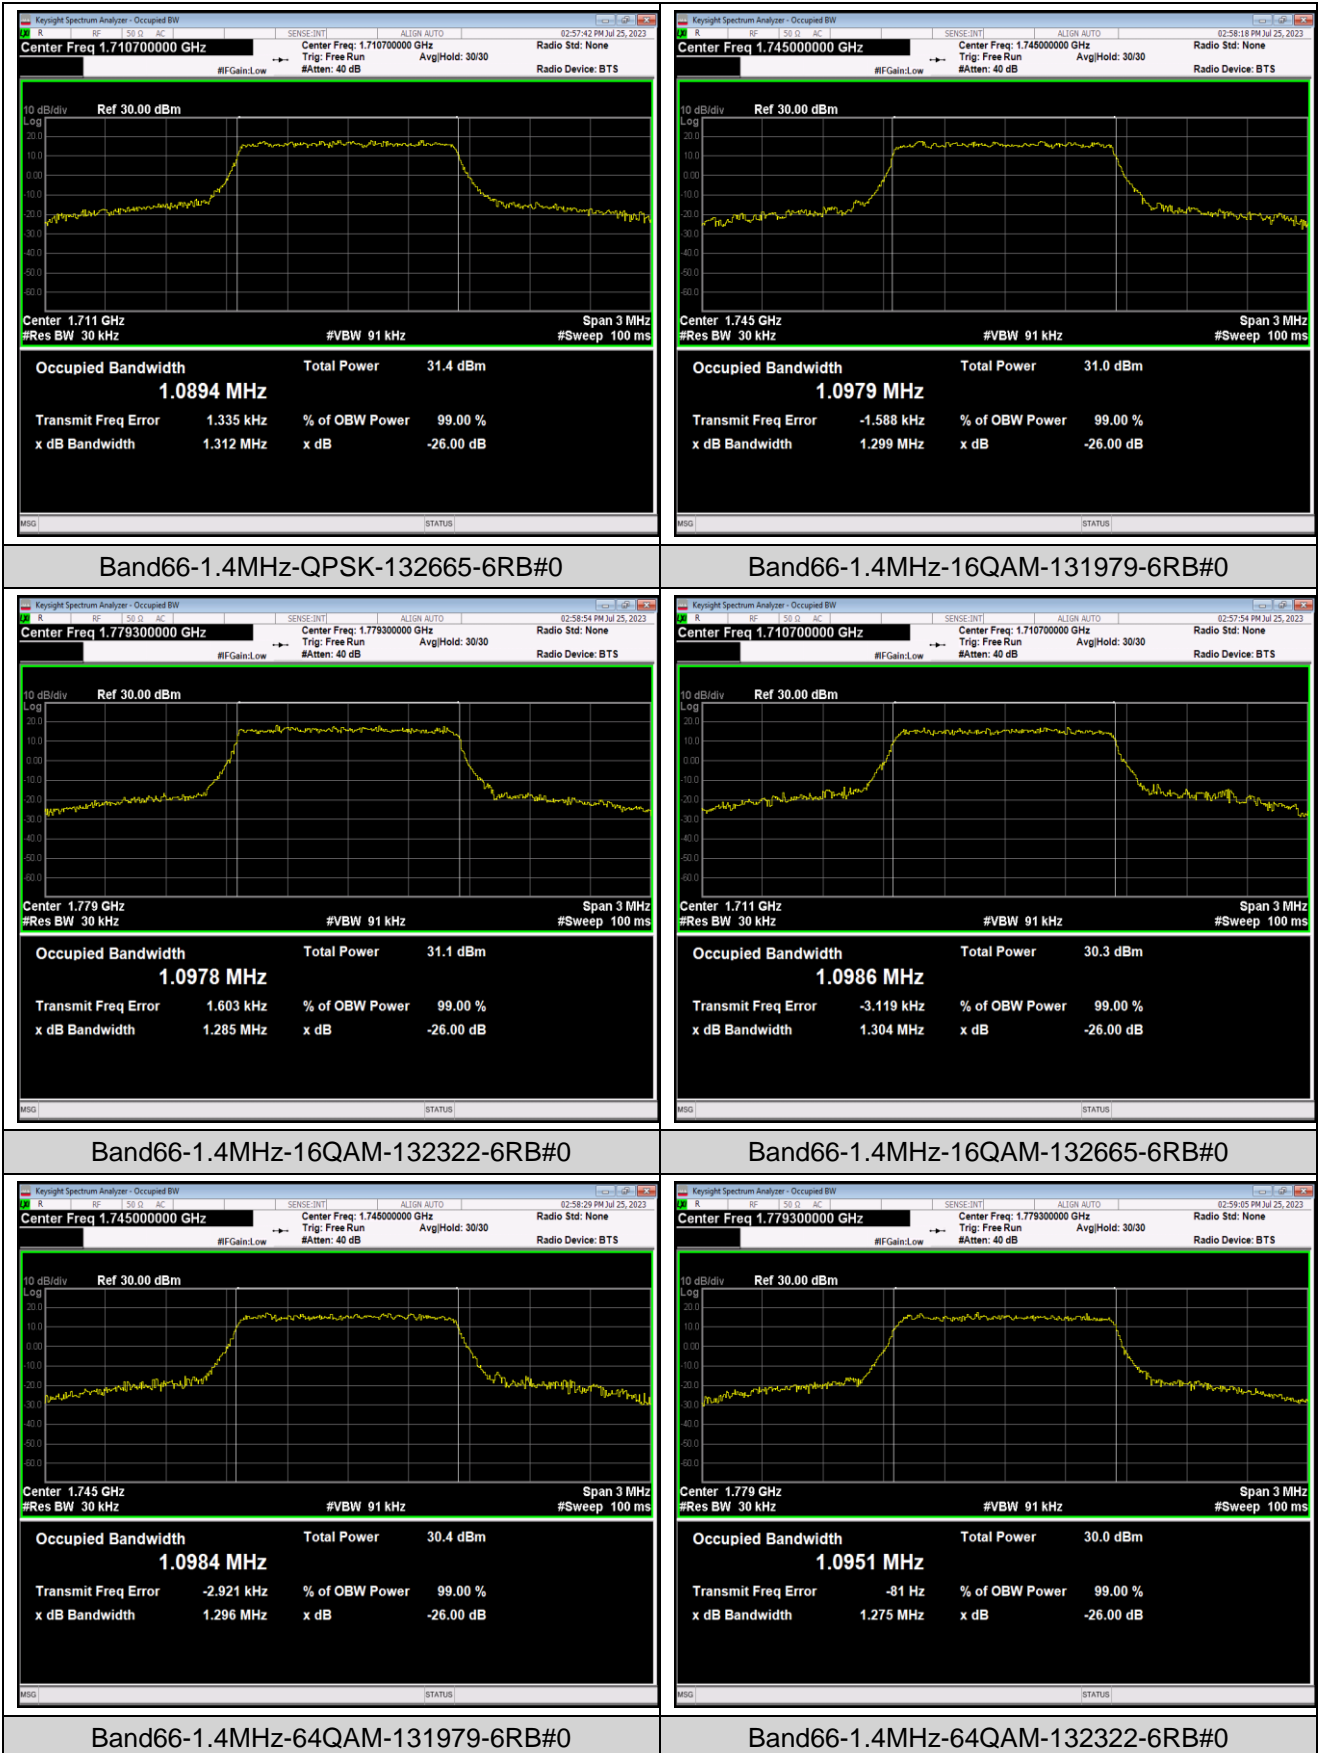

Band41-5MHz-QPSK-41565-25RB#0

Band41-5MHz-16QAM-39675-25RB#0

Band41-5MHz-16QAM-40620-25RB#0

Band41-5MHz-16QAM-41565-25RB#0

Band41-5MHz-64QAM-39675-25RB#0

Band41-5MHz-64QAM-40620-25RB#0

Band41-10MHz-16QAM-41540-50RB#0

Band41-10MHz-64QAM-39700-50RB#0

Band41-10MHz-64QAM-40620-50RB#0

Band41-10MHz-64QAM-41540-50RB#0

Band41-15MHz-QPSK-39725-75RB#0

Band41-15MHz-QPSK-40620-75RB#0

Band66-1.4MHz-64QAM-132665-6RB#0

Band66-3MHz-QPSK-131987-15RB#0

Band66-3MHz-QPSK-132322-15RB#0

Band66-3MHz-QPSK-132657-15RB#0

Band66-3MHz-16QAM-131987-15RB#0

Band66-3MHz-16QAM-132322-15RB#0

Band66-3MHz-16QAM-132657-15RB#0

Band66-3MHz-64QAM-131987-15RB#0

Band66-3MHz-64QAM-132322-15RB#0