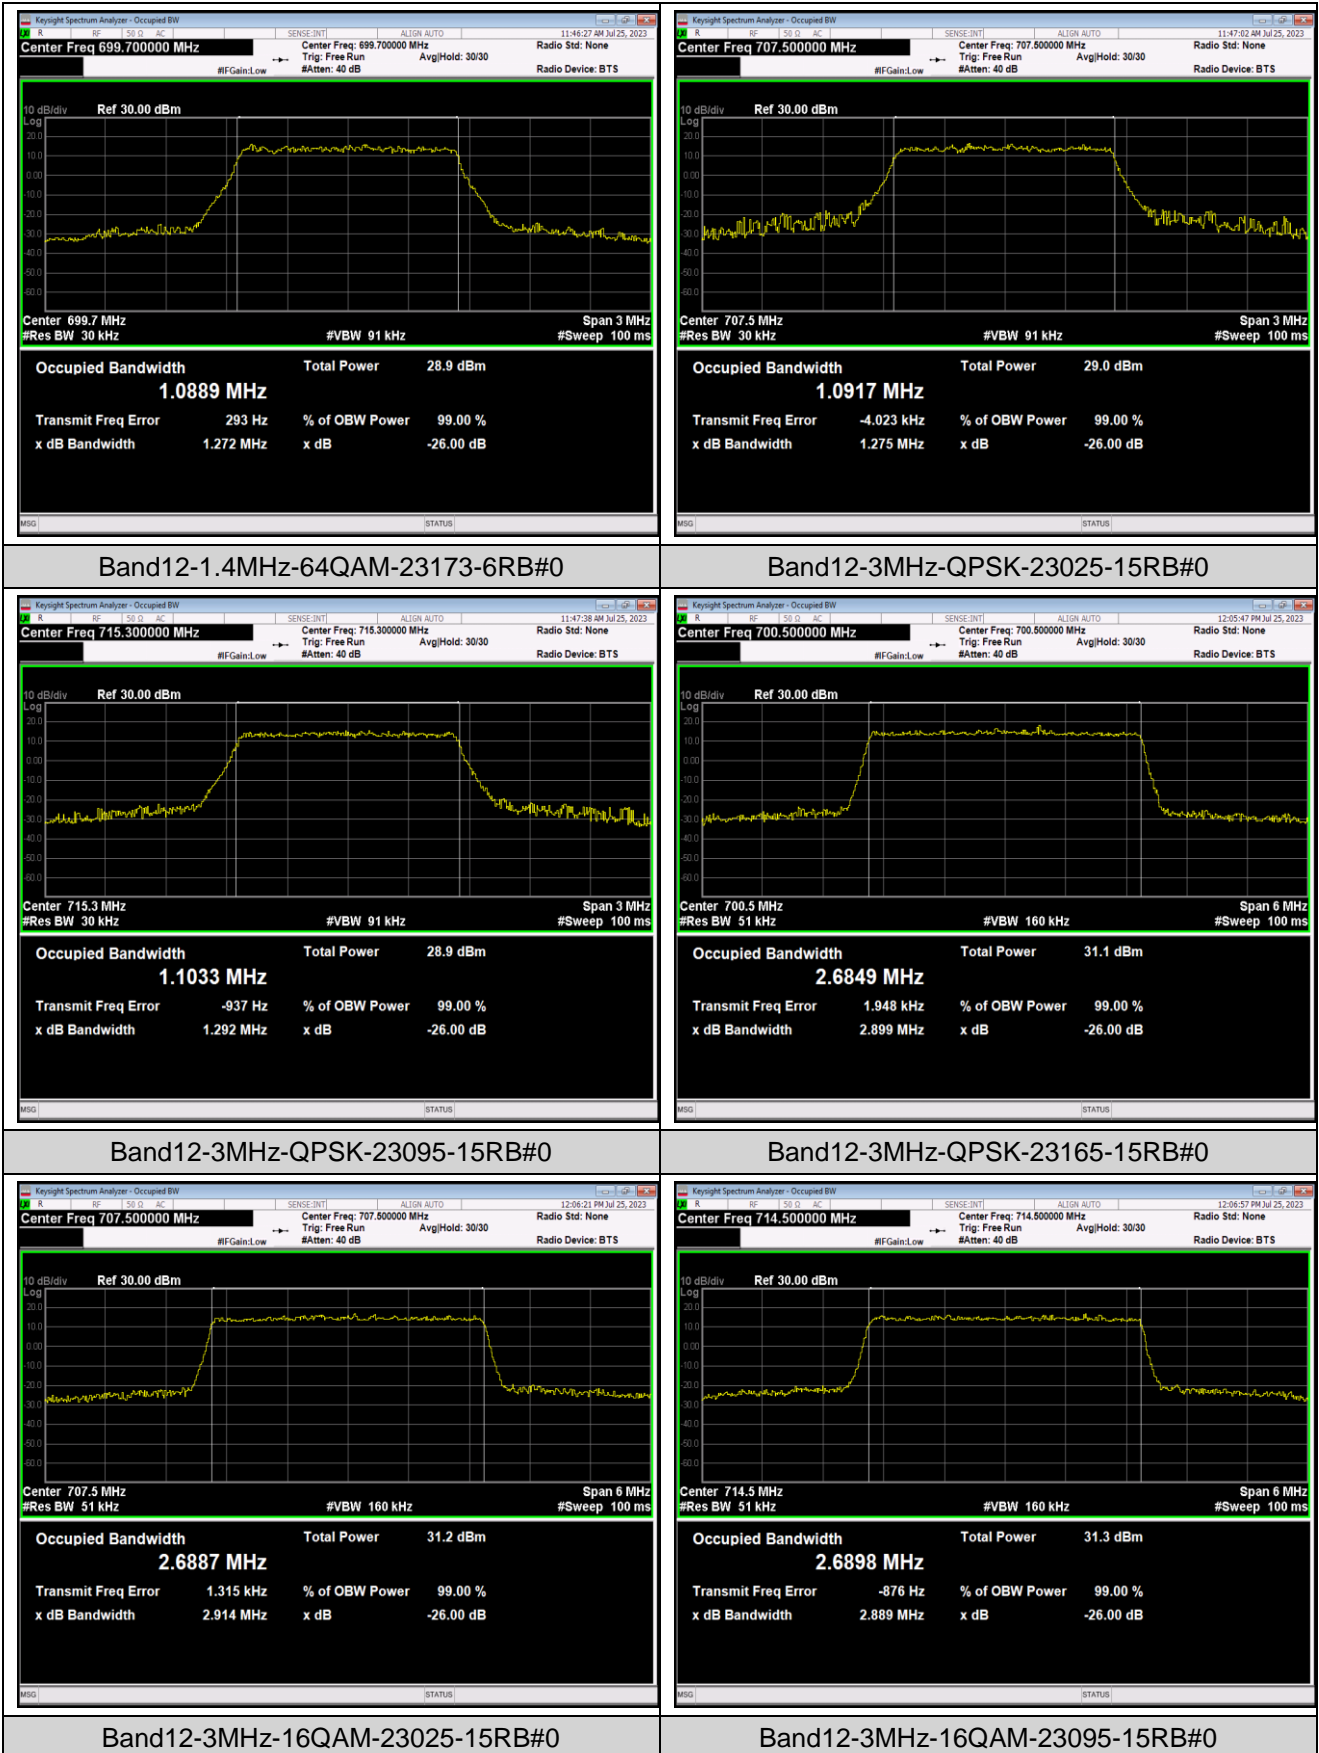

Band5-10MHz-16QAM-20450-50RB#0      Band5-10MHz-16QAM-20525-50RB#0

Band 17-10MHz-16QAM-23780-50RB#0      Band 17-10MHz-16QAM-23790-50RB#0