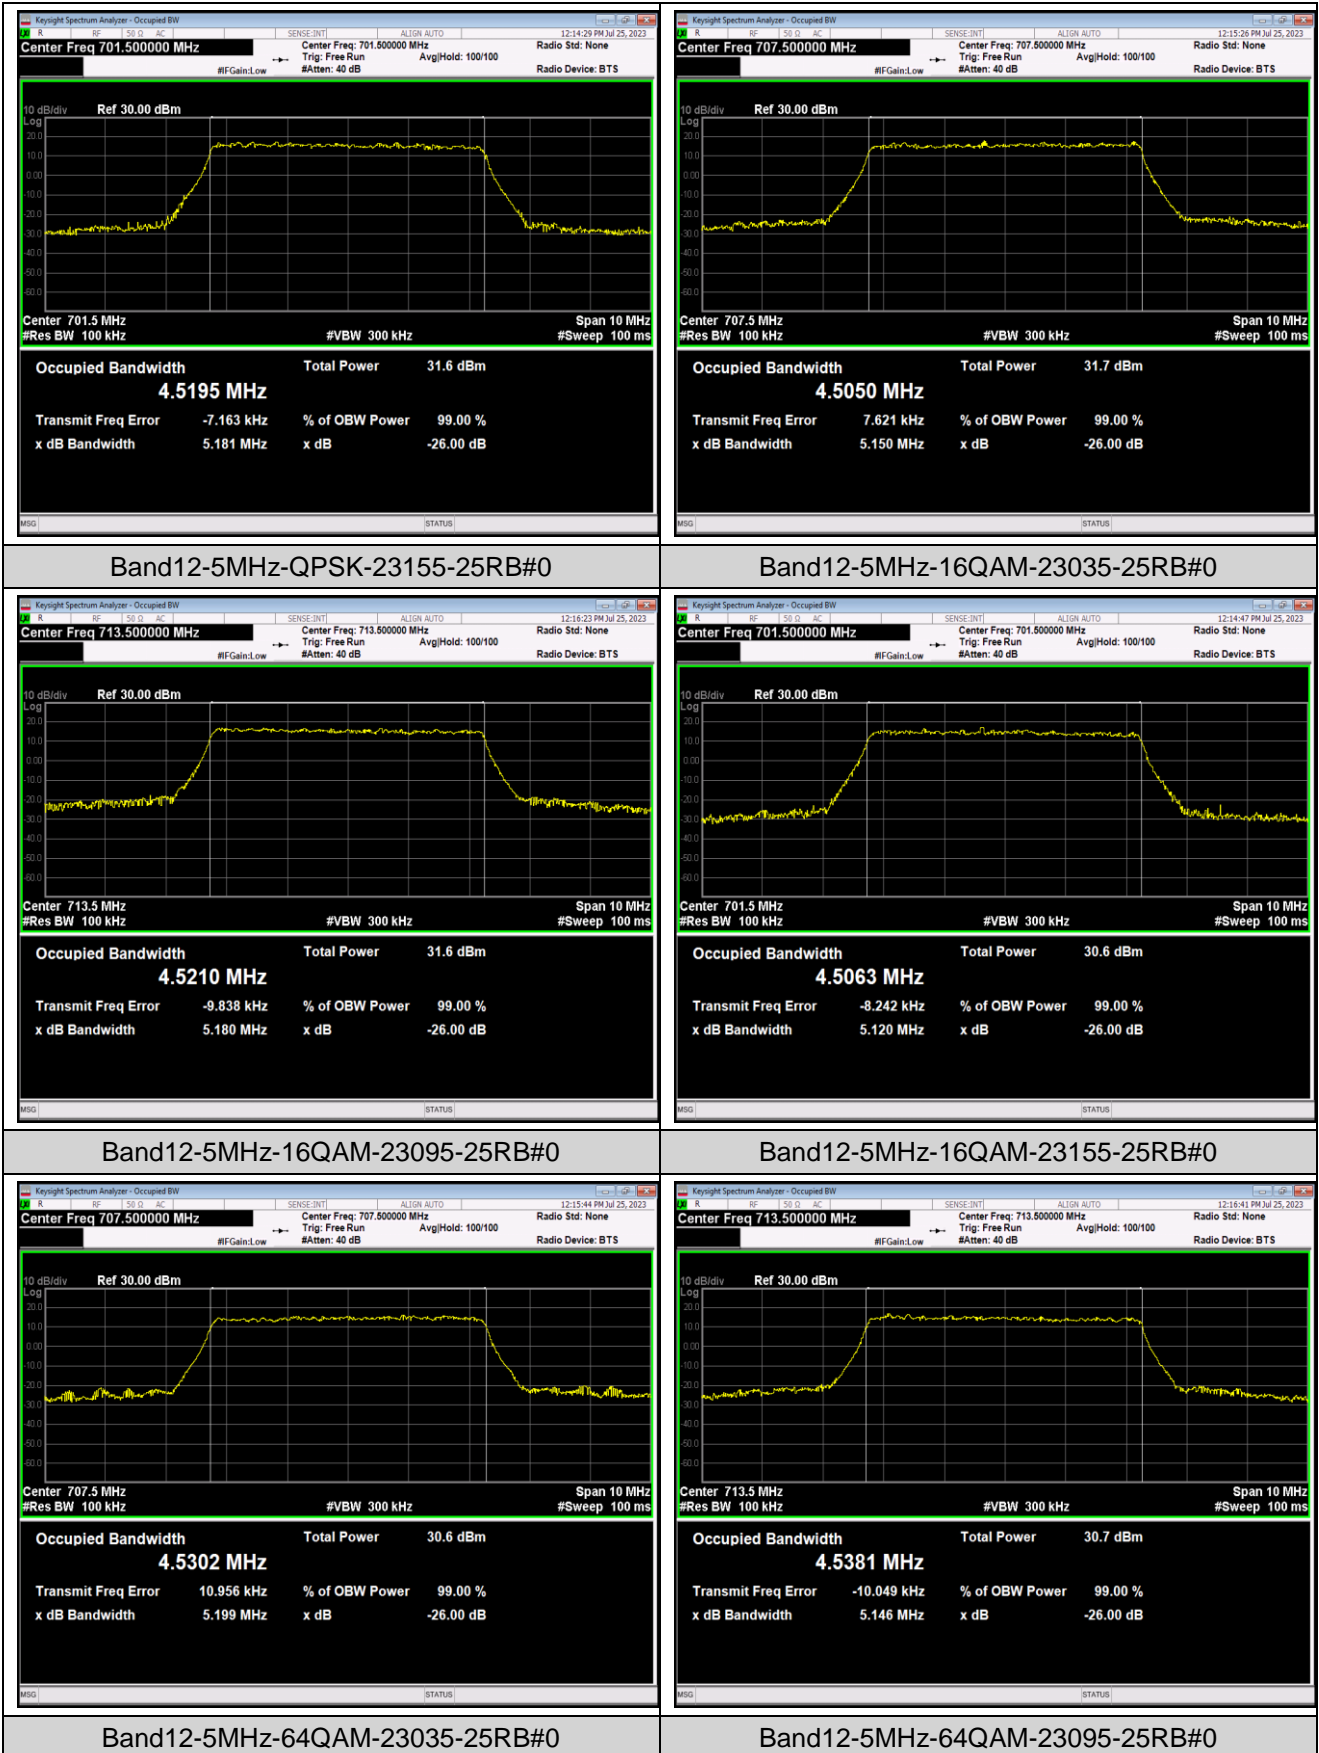

Band5-10MHz-16QAM-20450-50RB#0      Band5-10MHz-16QAM-20525-50RB#0

Band 17-10MHz-16QAM-23780-50RB#0      Band 17-10MHz-16QAM-23790-50RB#0