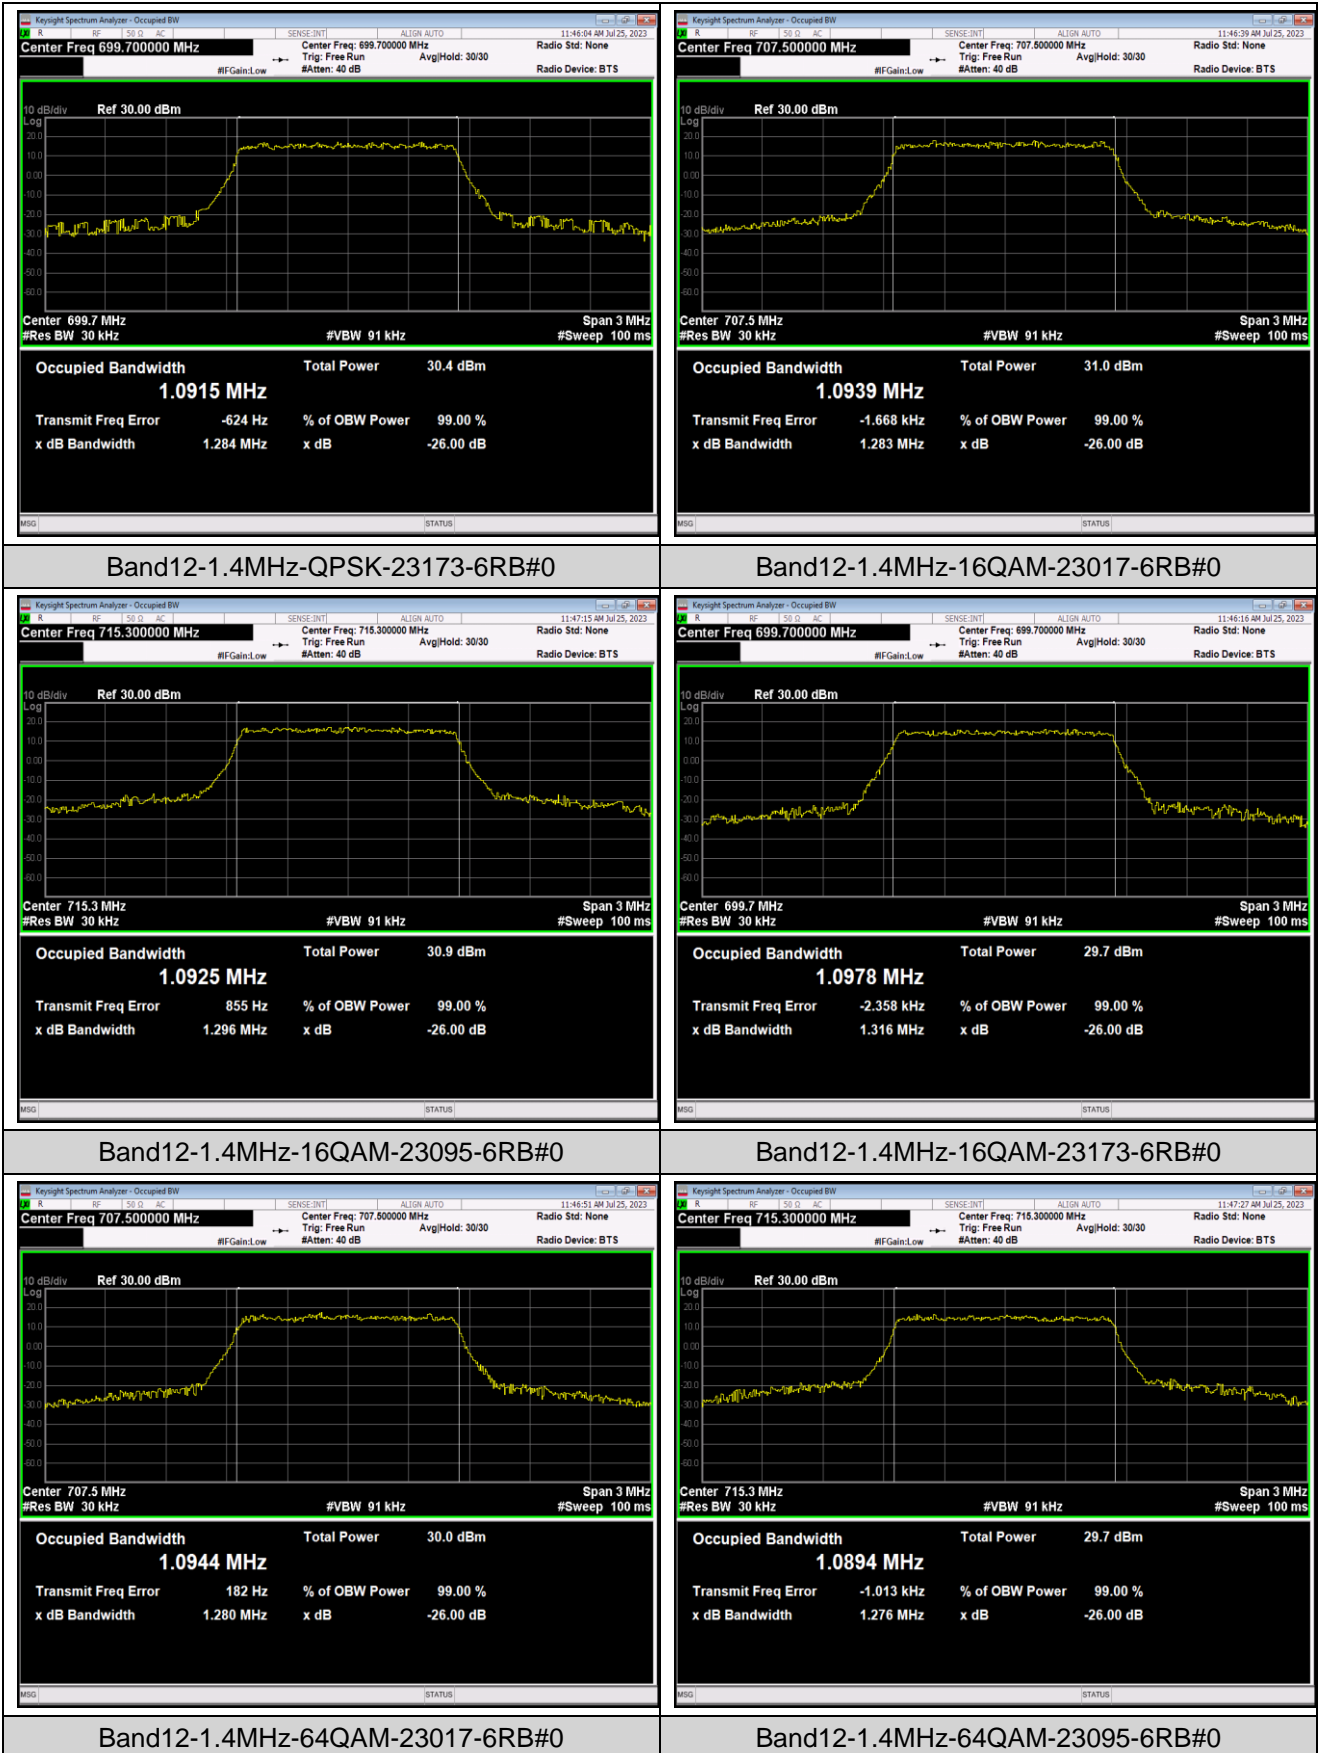

Band5-10MHz-16QAM-20450-50RB#0      Band5-10MHz-16QAM-20525-50RB#0

Band 17-10MHz-16QAM-23780-50RB#0      Band 17-10MHz-16QAM-23790-50RB#0