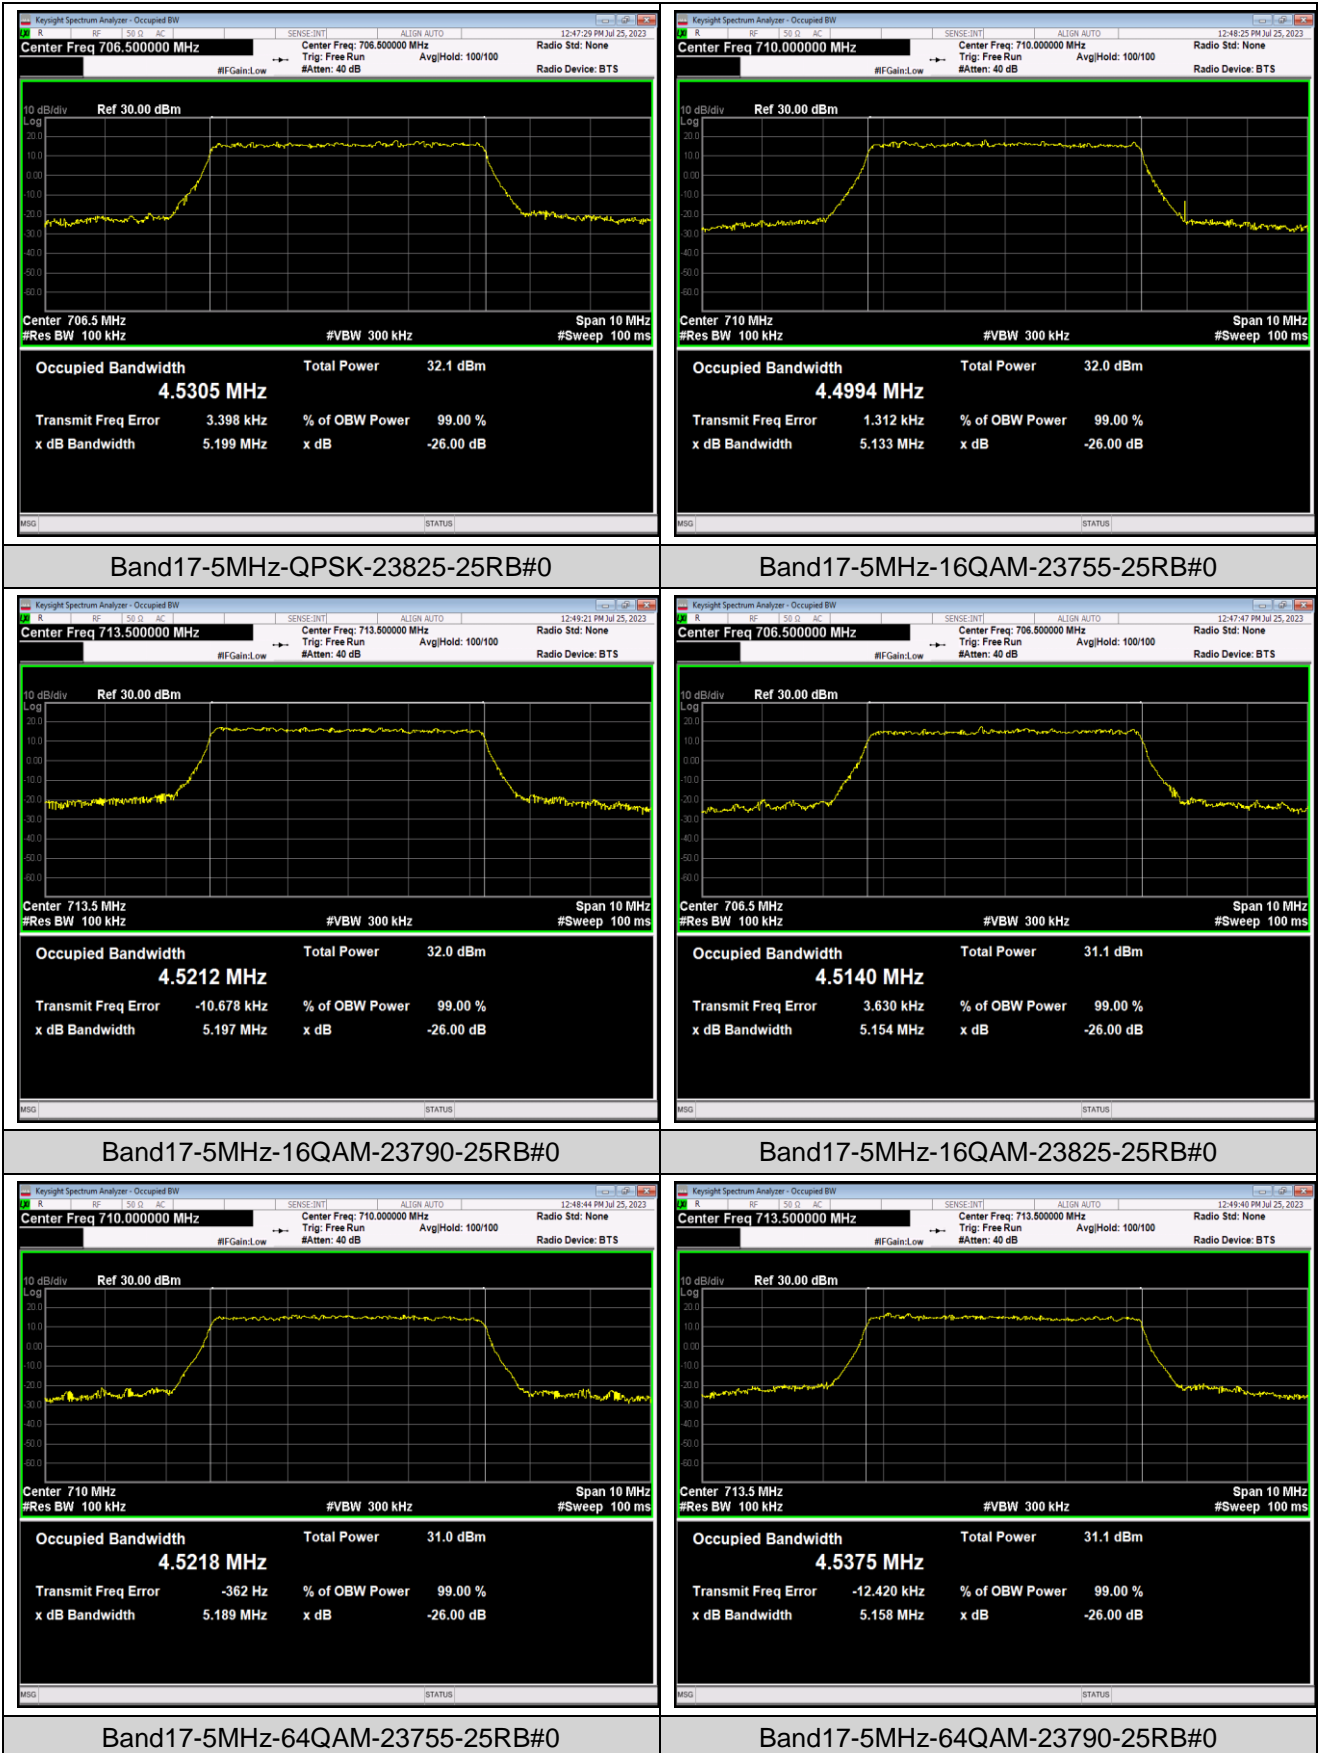

Band5-10MHz-16QAM-20450-50RB#0      Band5-10MHz-16QAM-20525-50RB#0

Band 17-10MHz-16QAM-23780-50RB#0      Band 17-10MHz-16QAM-23790-50RB#0