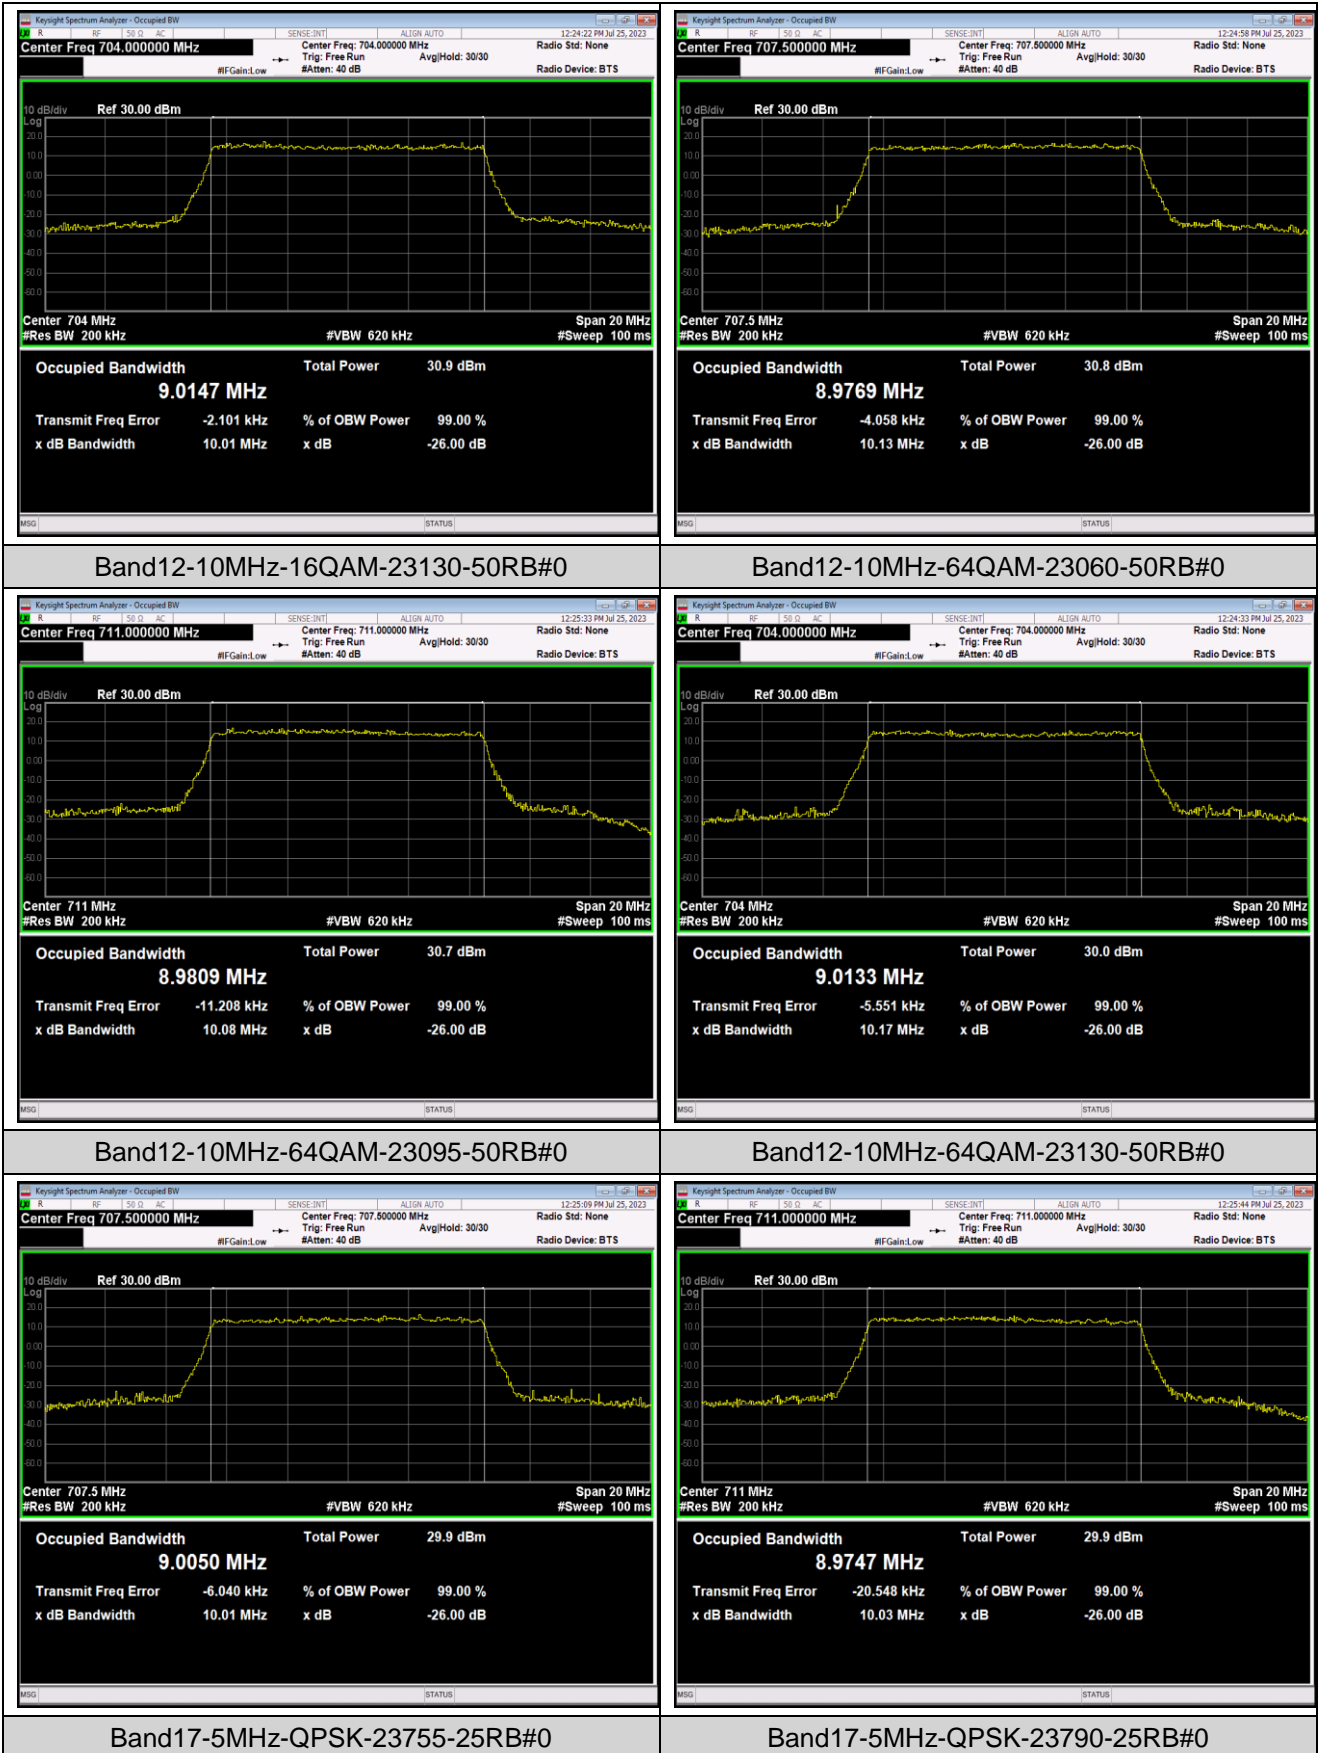

Band5-10MHz-16QAM-20450-50RB#0      Band5-10MHz-16QAM-20525-50RB#0

Band 17-10MHz-16QAM-23780-50RB#0      Band 17-10MHz-16QAM-23790-50RB#0