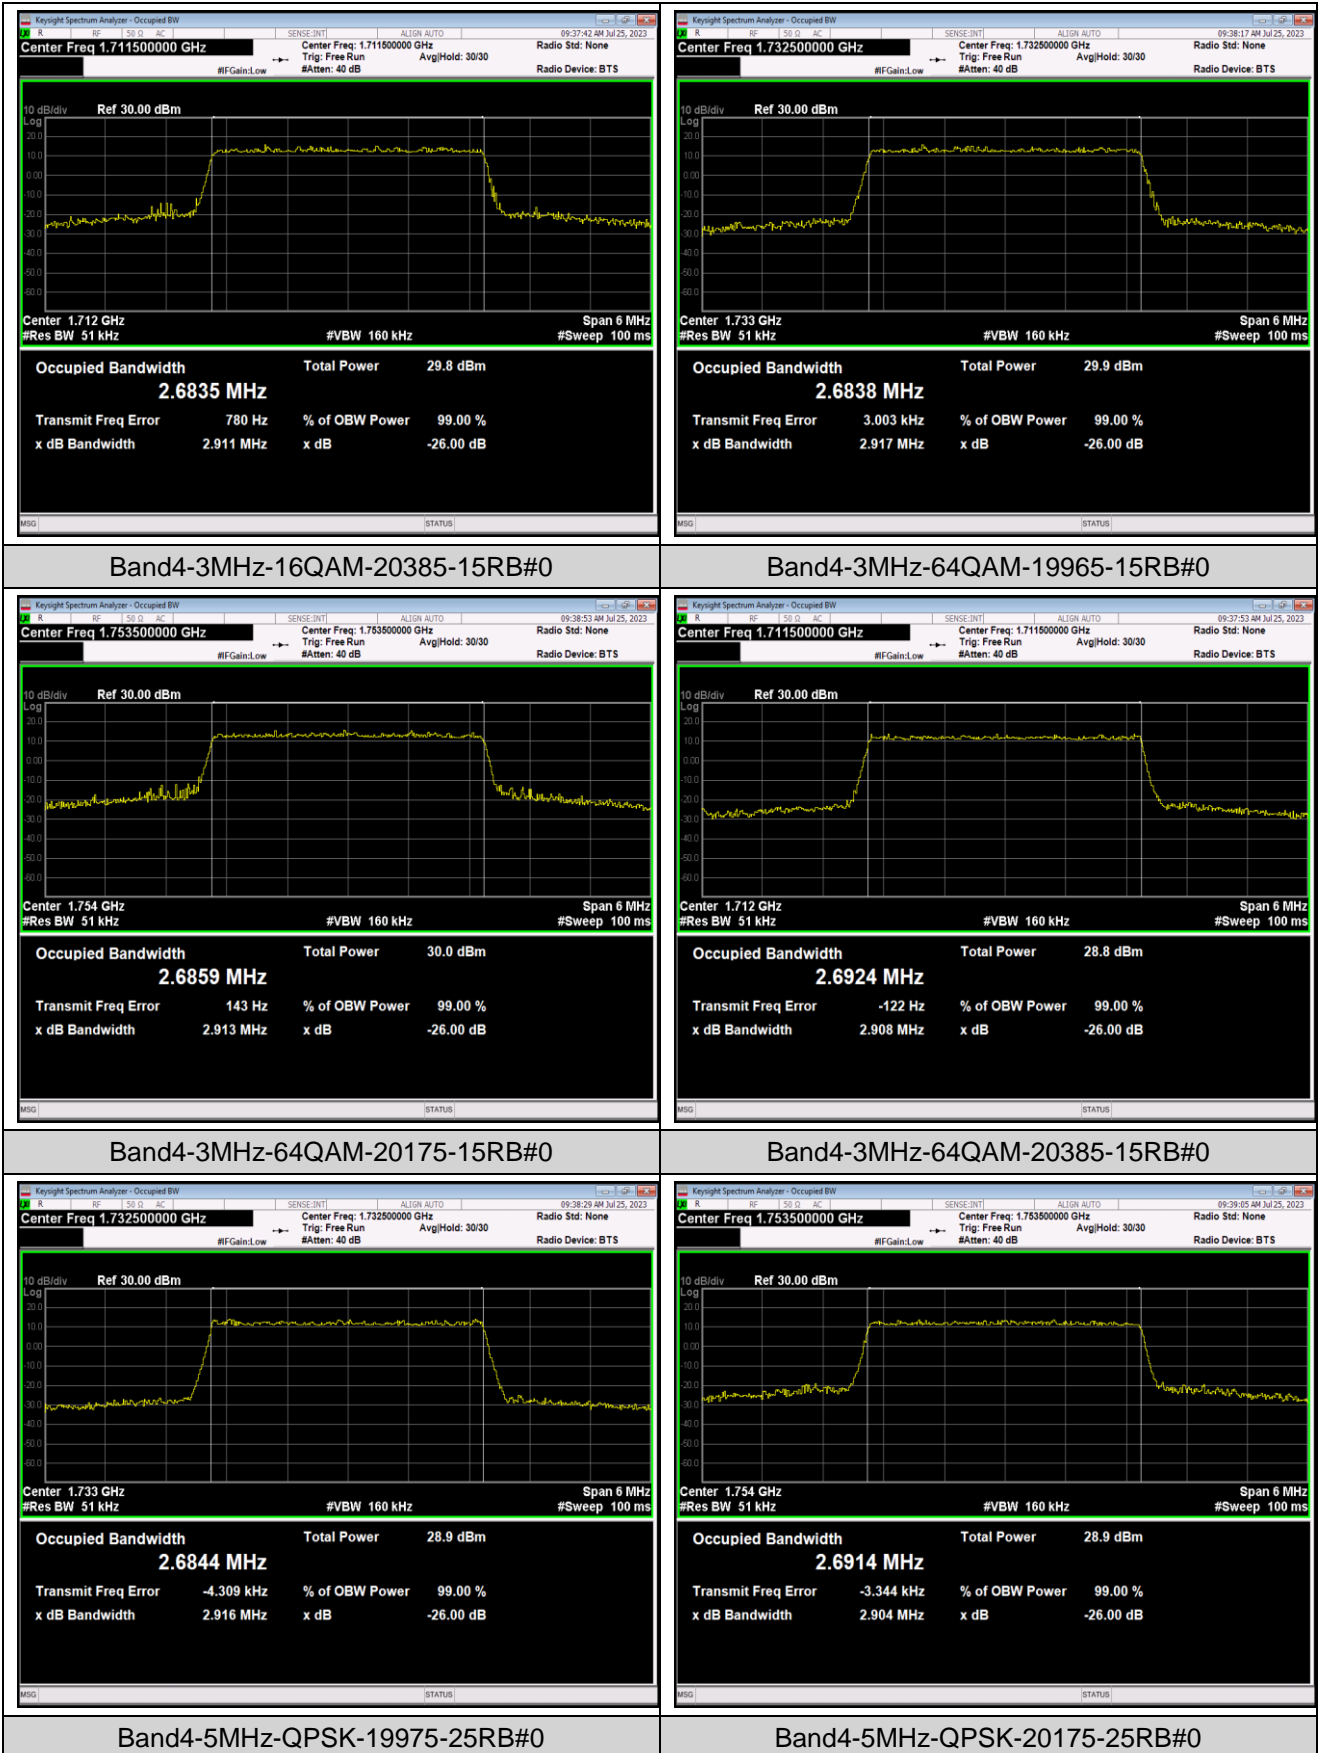

Band2-15MHz-QPSK-19125-75RB#0

Band2-15MHz-16QAM-18675-75RB#0

Band2-15MHz-16QAM-18900-75RB#0

Band2-15MHz-16QAM-19125-75RB#0

Band2-15MHz-64QAM-18675-75RB#0

Band2-15MHz-64QAM-18900-75RB#0

Band2-15MHz-64QAM-19125-75RB#0

Band2-20MHz-QPSK-18700-100RB#0

Band2-20MHz-QPSK-18900-100RB#0

Band2-20MHz-QPSK-19100-100RB#0

Band2-20MHz-16QAM-18700-100RB#0

Band2-20MHz-16QAM-18900-100RB#0

Band4-5MHz-64QAM-20375-25RB#0

Band4-10MHz-QPSK-20000-50RB#0

Band4-10MHz-QPSK-20175-50RB#0

Band4-10MHz-QPSK-20350-50RB#0

Band4-10MHz-16QAM-20000-50RB#0

Band4-10MHz-16QAM-20175-50RB#0

Band4-15MHz-QPSK-20325-75RB#0

Band4-15MHz-16QAM-20025-75RB#0

Band4-15MHz-16QAM-20175-75RB#0