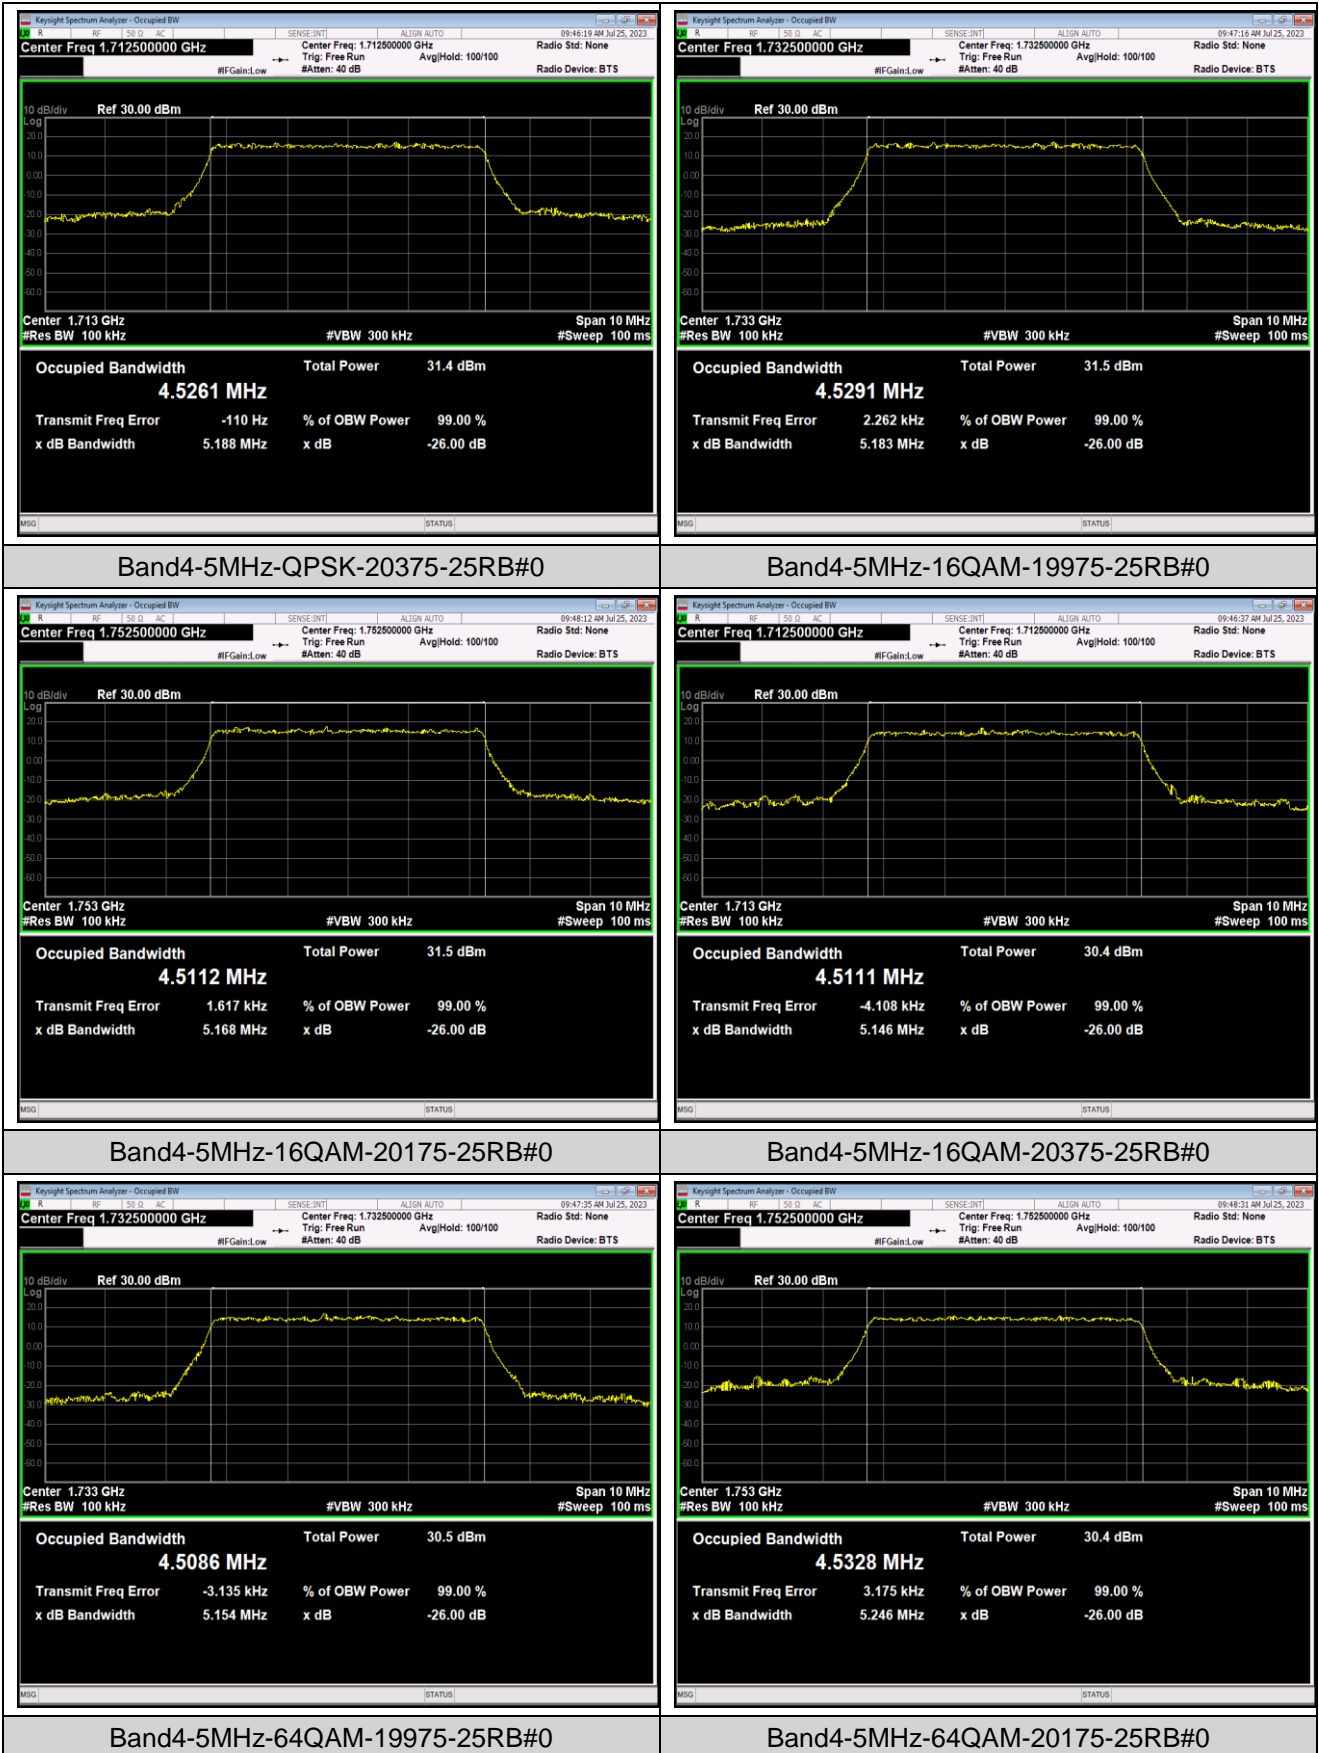

Band2-15MHz-QPSK-19125-75RB#0

Band2-15MHz-16QAM-18675-75RB#0

Band2-15MHz-16QAM-18900-75RB#0

Band2-15MHz-16QAM-19125-75RB#0

Band2-15MHz-64QAM-18675-75RB#0

Band2-15MHz-64QAM-18900-75RB#0

Band2-15MHz-64QAM-19125-75RB#0

Band2-20MHz-QPSK-18700-100RB#0

Band2-20MHz-QPSK-18900-100RB#0

Band2-20MHz-QPSK-19100-100RB#0

Band2-20MHz-16QAM-18700-100RB#0

Band2-20MHz-16QAM-18900-100RB#0

Band4-5MHz-64QAM-20375-25RB#0

Band4-10MHz-QPSK-20000-50RB#0

Band4-10MHz-QPSK-20175-50RB#0

Band4-10MHz-QPSK-20350-50RB#0

Band4-10MHz-16QAM-20000-50RB#0

Band4-10MHz-16QAM-20175-50RB#0

Band4-15MHz-QPSK-20325-75RB#0

Band4-15MHz-16QAM-20025-75RB#0

Band4-15MHz-16QAM-20175-75RB#0