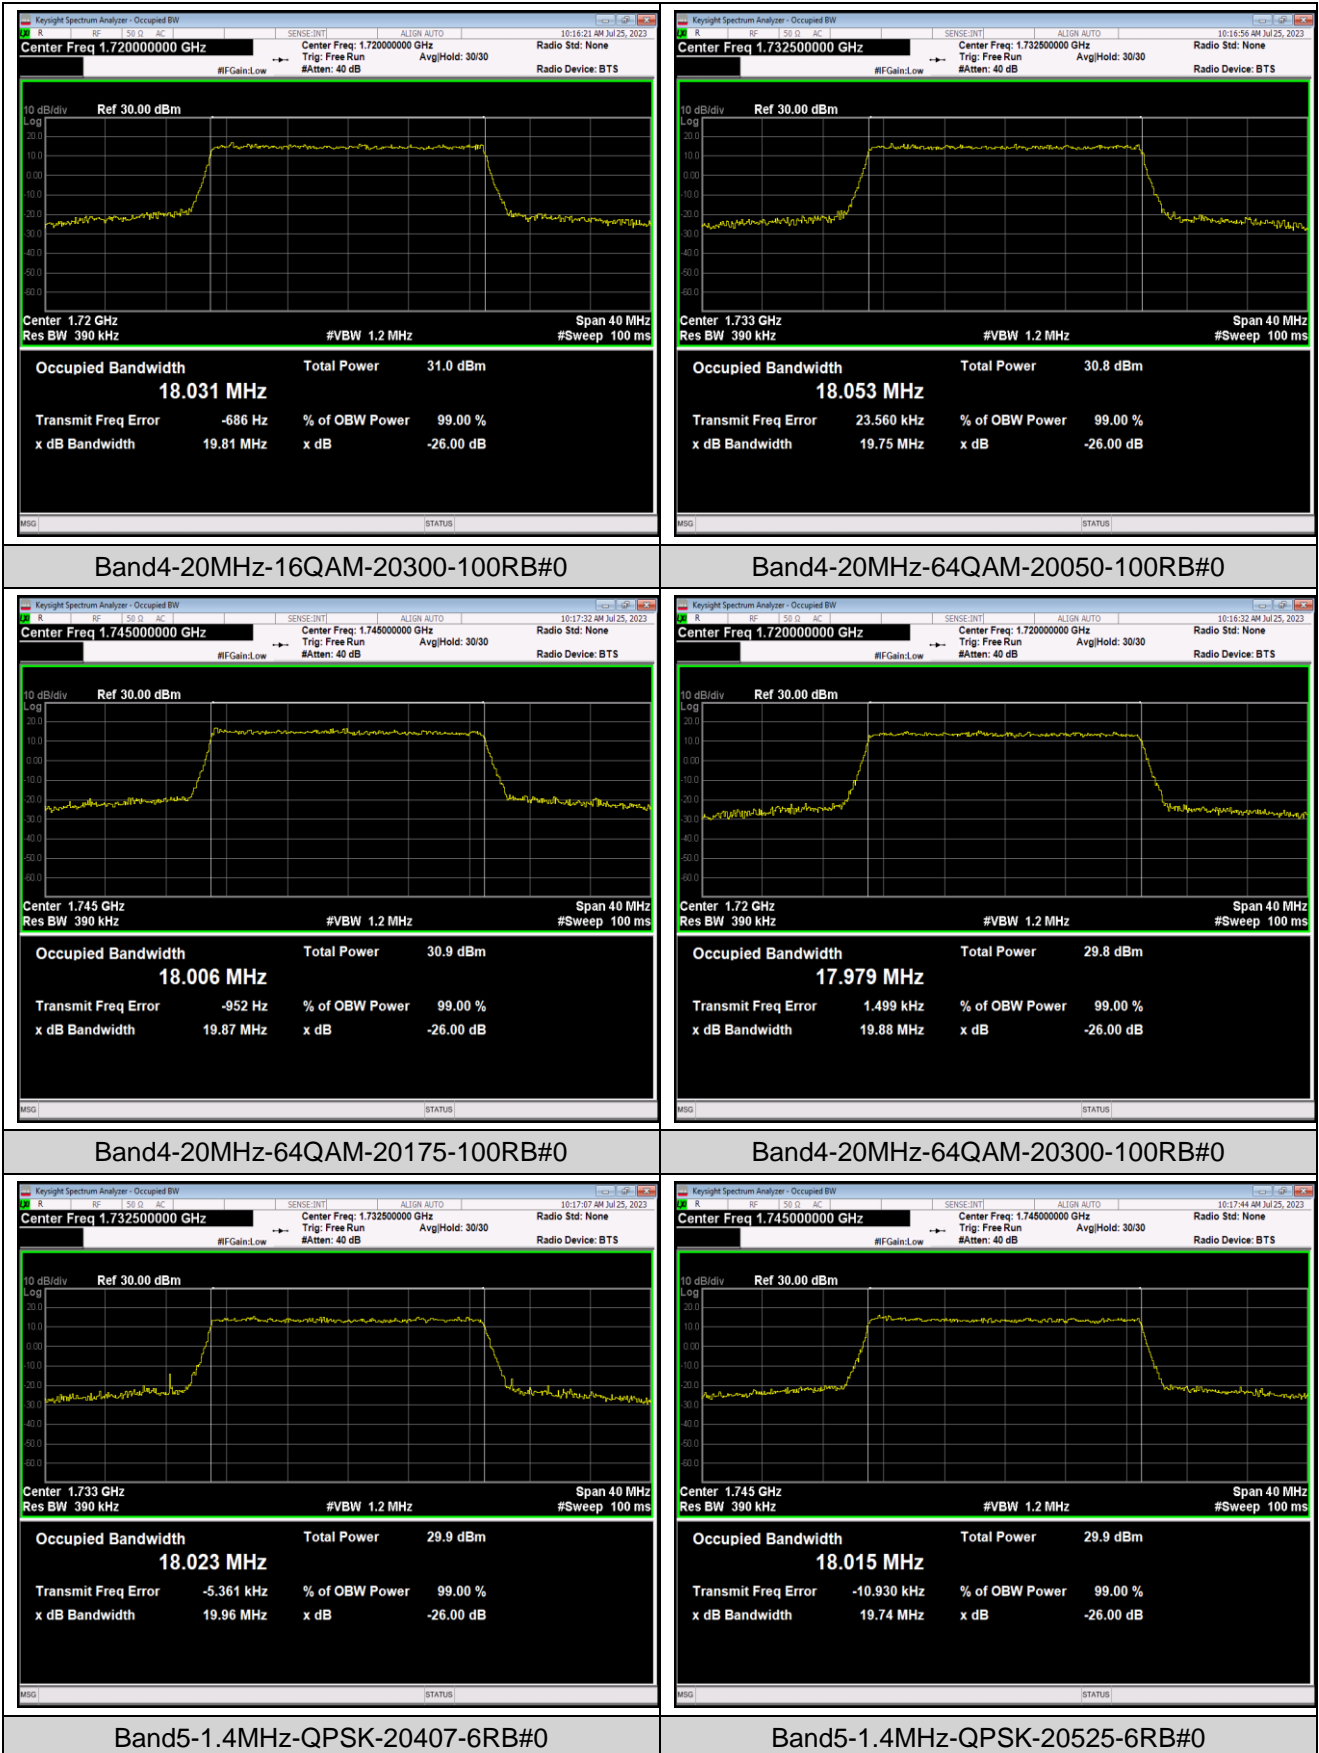

Band2-20MHz-QPSK-18700-100RB#0

Band2-20MHz-QPSK-18900-100RB#0

Band2-20MHz-QPSK-19100-100RB#0

Band2-20MHz-16QAM-18700-100RB#0

Band2-20MHz-16QAM-18900-100RB#0

Band4-5MHz-64QAM-20375-25RB#0

Band4-10MHz-QPSK-20000-50RB#0

Band4-10MHz-QPSK-20175-50RB#0

Band4-10MHz-QPSK-20350-50RB#0

Band4-10MHz-16QAM-20000-50RB#0

Band4-10MHz-16QAM-20175-50RB#0

Band4-15MHz-QPSK-20325-75RB#0

Band4-15MHz-16QAM-20025-75RB#0

Band4-15MHz-16QAM-20175-75RB#0

Band4-15MHz-16QAM-20325-75RB#0

Band4-15MHz-64QAM-20025-75RB#0

Band4-15MHz-64QAM-20175-75RB#0

Band5-1.4MHz-QPSK-20643-6RB#0

Band5-1.4MHz-16QAM-20407-6RB#0

Band5-1.4MHz-16QAM-20525-6RB#0

Band5-1.4MHz-16QAM-20643-6RB#0

Band5-1.4MHz-64QAM-20407-6RB#0

Band5-1.4MHz-64QAM-20525-6RB#0