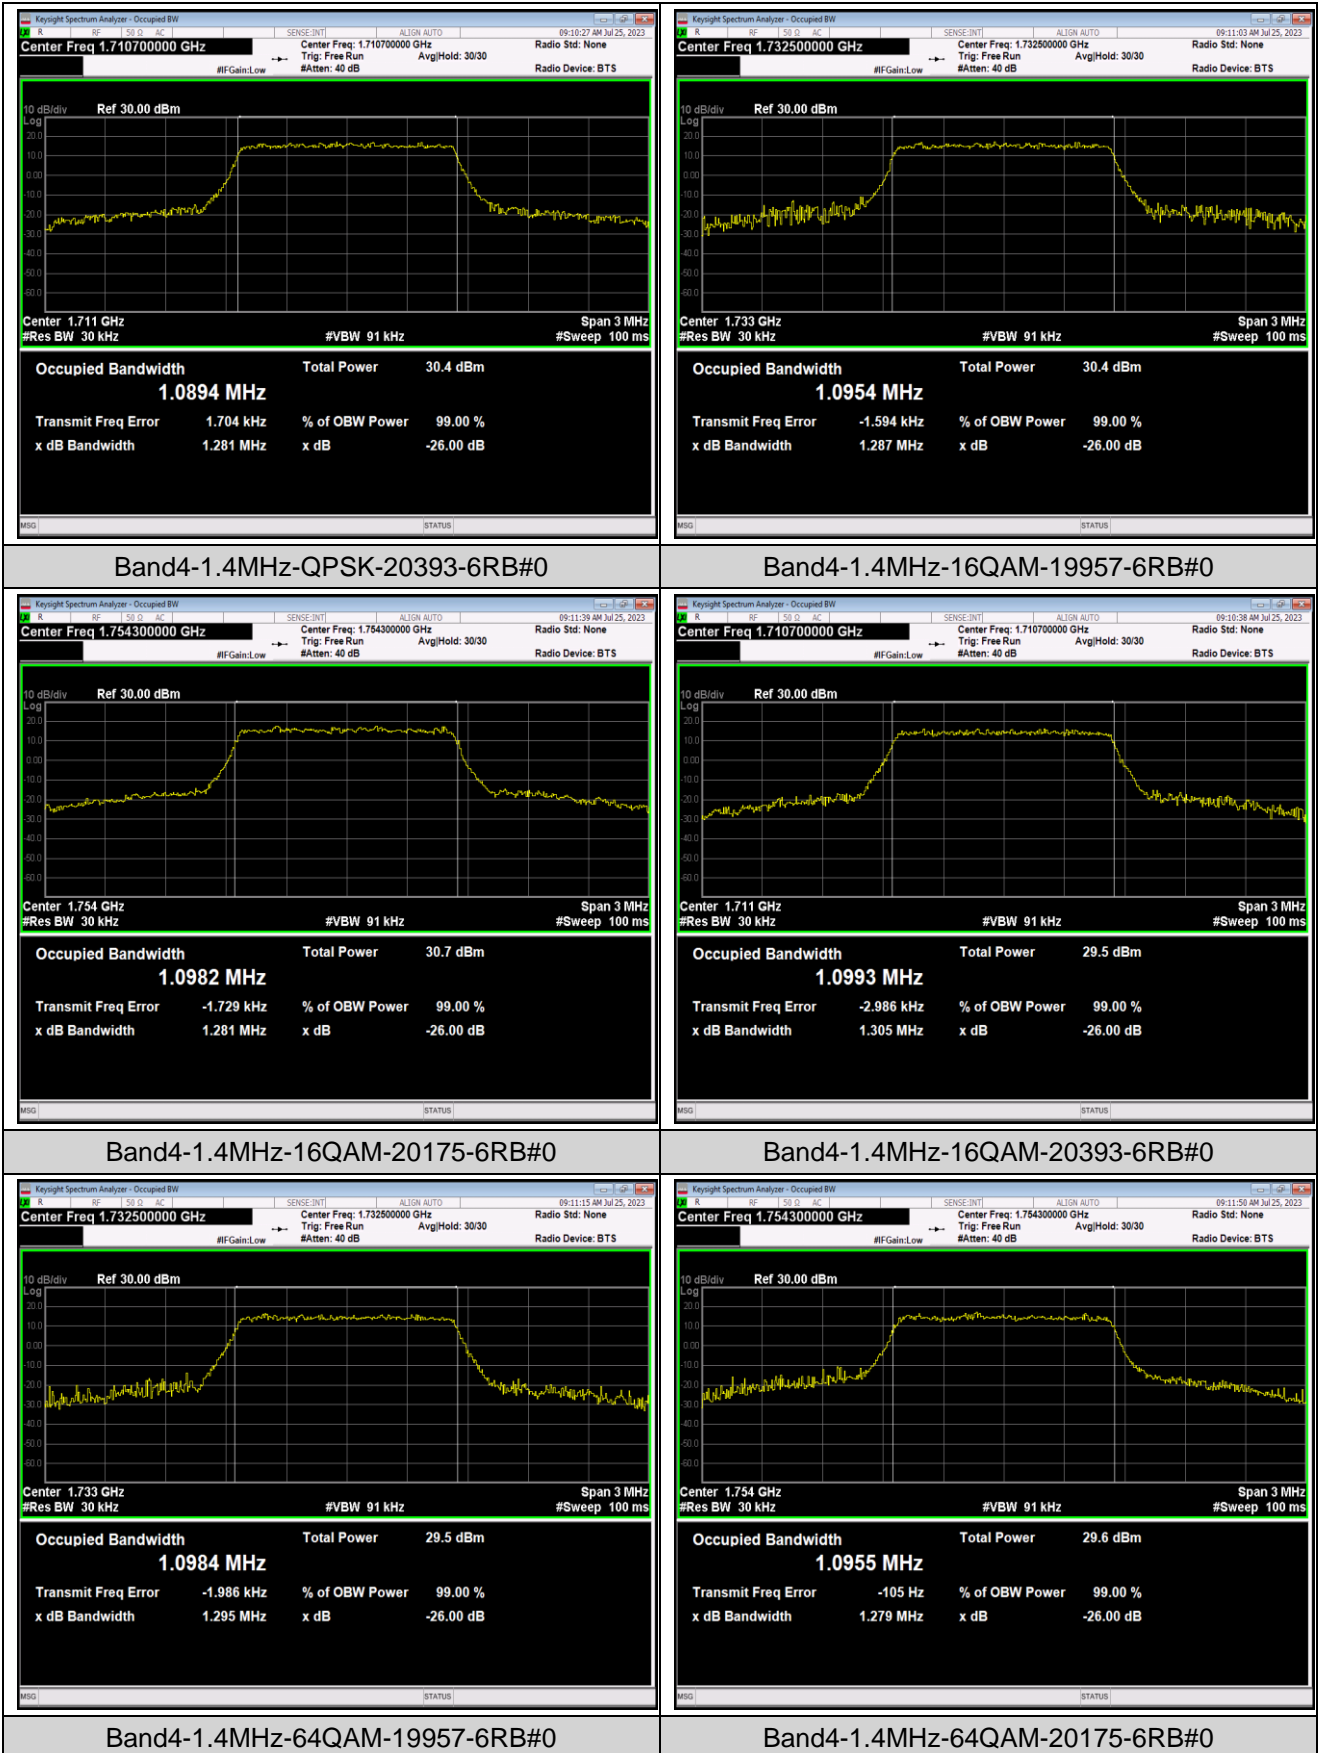

Band2-15MHz-QPSK-19125-75RB#0

Band2-15MHz-16QAM-18675-75RB#0

Band2-15MHz-16QAM-18900-75RB#0

Band2-15MHz-16QAM-19125-75RB#0

Band2-15MHz-64QAM-18675-75RB#0

Band2-15MHz-64QAM-18900-75RB#0

Band2-15MHz-64QAM-19125-75RB#0

Band2-20MHz-QPSK-18700-100RB#0

Band2-20MHz-QPSK-18900-100RB#0

Band2-20MHz-QPSK-19100-100RB#0

Band2-20MHz-16QAM-18700-100RB#0

Band2-20MHz-16QAM-18900-100RB#0

Band4-5MHz-64QAM-20375-25RB#0

Band4-10MHz-QPSK-20000-50RB#0

Band4-10MHz-QPSK-20175-50RB#0

Band4-10MHz-QPSK-20350-50RB#0

Band4-10MHz-16QAM-20000-50RB#0

Band4-10MHz-16QAM-20175-50RB#0

Band4-15MHz-QPSK-20325-75RB#0

Band4-15MHz-16QAM-20025-75RB#0

Band4-15MHz-16QAM-20175-75RB#0