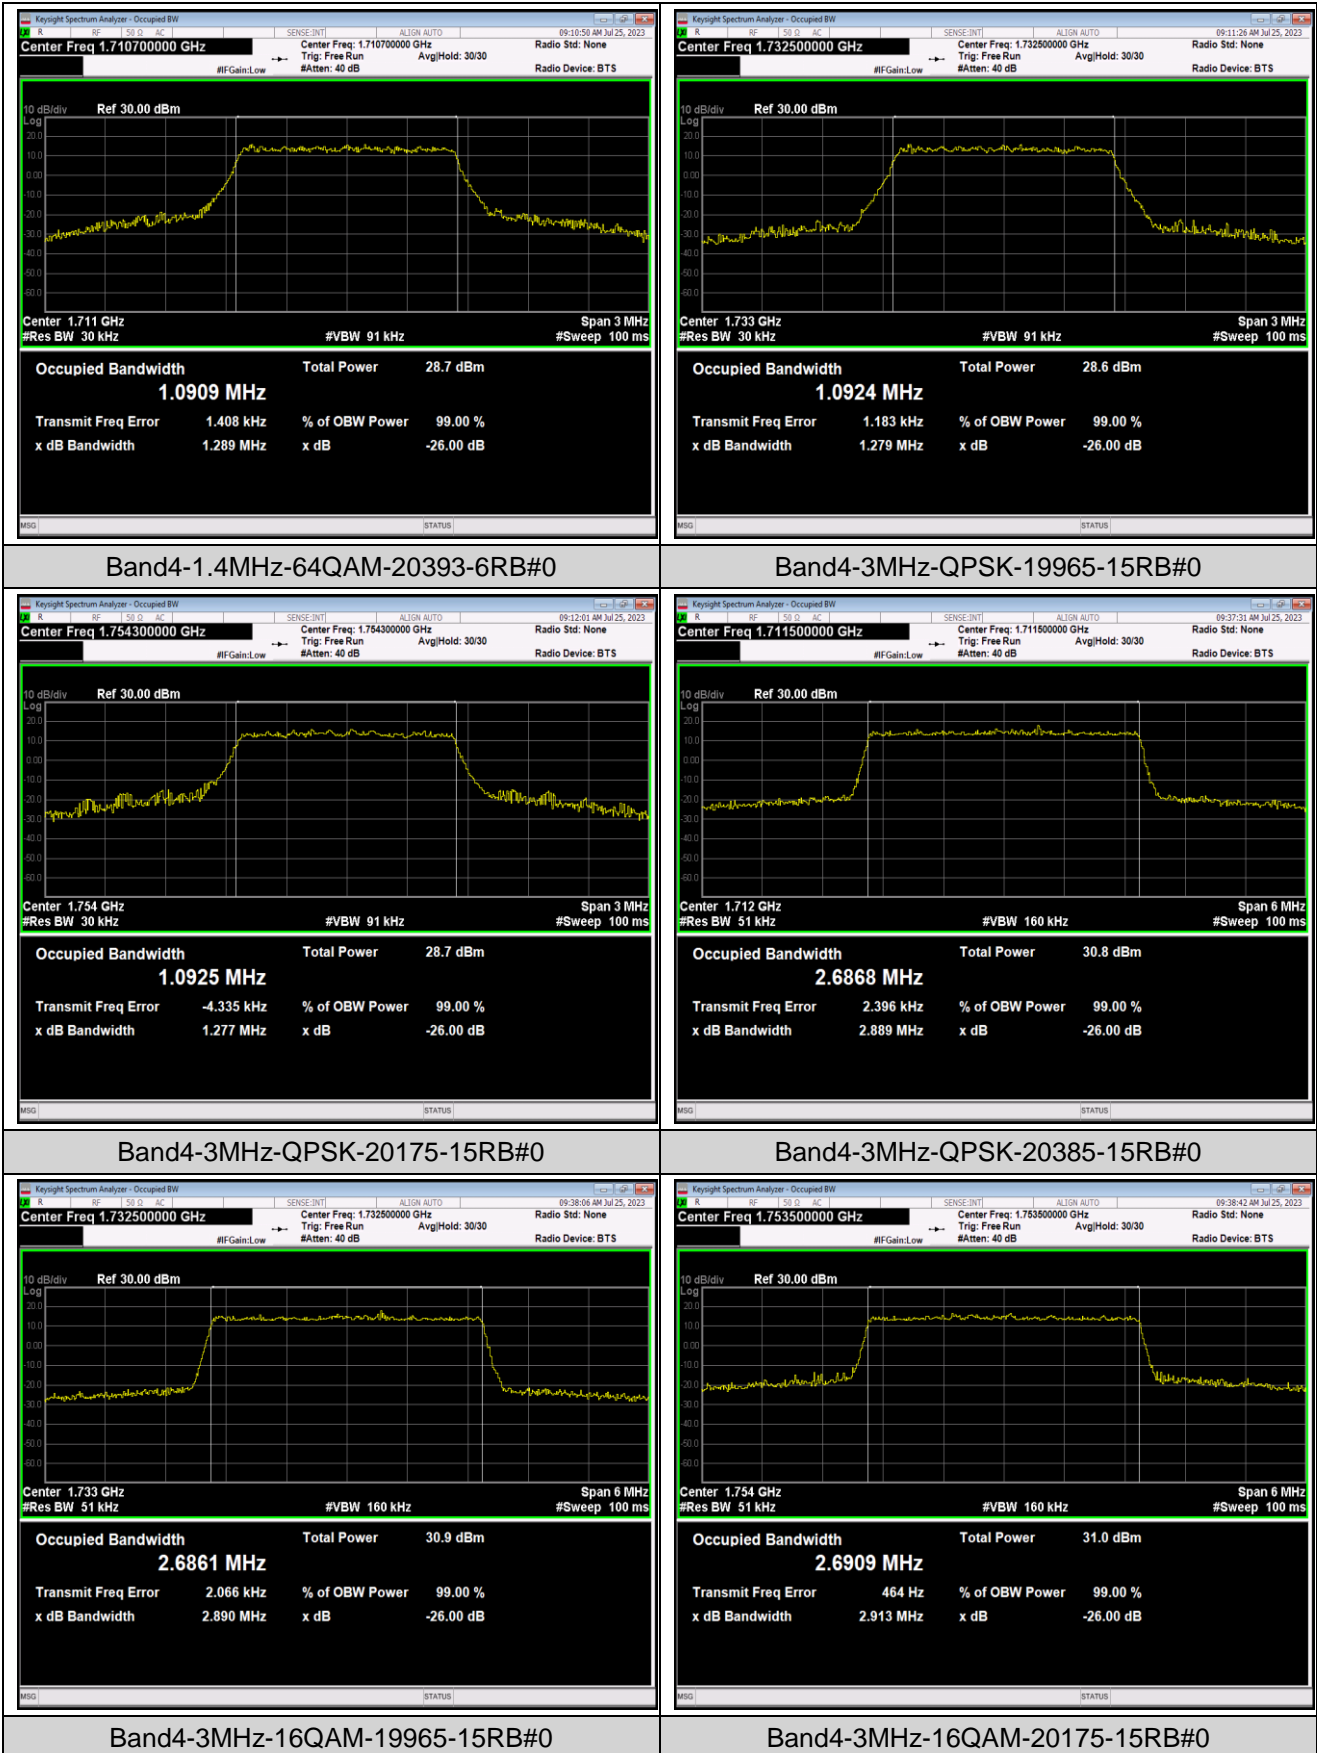

Band2-15MHz-QPSK-19125-75RB#0

Band2-15MHz-16QAM-18675-75RB#0

Band2-15MHz-16QAM-18900-75RB#0

Band2-15MHz-16QAM-19125-75RB#0

Band2-15MHz-64QAM-18675-75RB#0

Band2-15MHz-64QAM-18900-75RB#0

Band2-15MHz-64QAM-19125-75RB#0

Band2-20MHz-QPSK-18700-100RB#0

Band2-20MHz-QPSK-18900-100RB#0

Band2-20MHz-QPSK-19100-100RB#0

Band2-20MHz-16QAM-18700-100RB#0

Band2-20MHz-16QAM-18900-100RB#0

Band4-5MHz-64QAM-20375-25RB#0

Band4-10MHz-QPSK-20000-50RB#0

Band4-10MHz-QPSK-20175-50RB#0

Band4-10MHz-QPSK-20350-50RB#0

Band4-10MHz-16QAM-20000-50RB#0

Band4-10MHz-16QAM-20175-50RB#0

Band4-15MHz-QPSK-20325-75RB#0

Band4-15MHz-16QAM-20025-75RB#0

Band4-15MHz-16QAM-20175-75RB#0