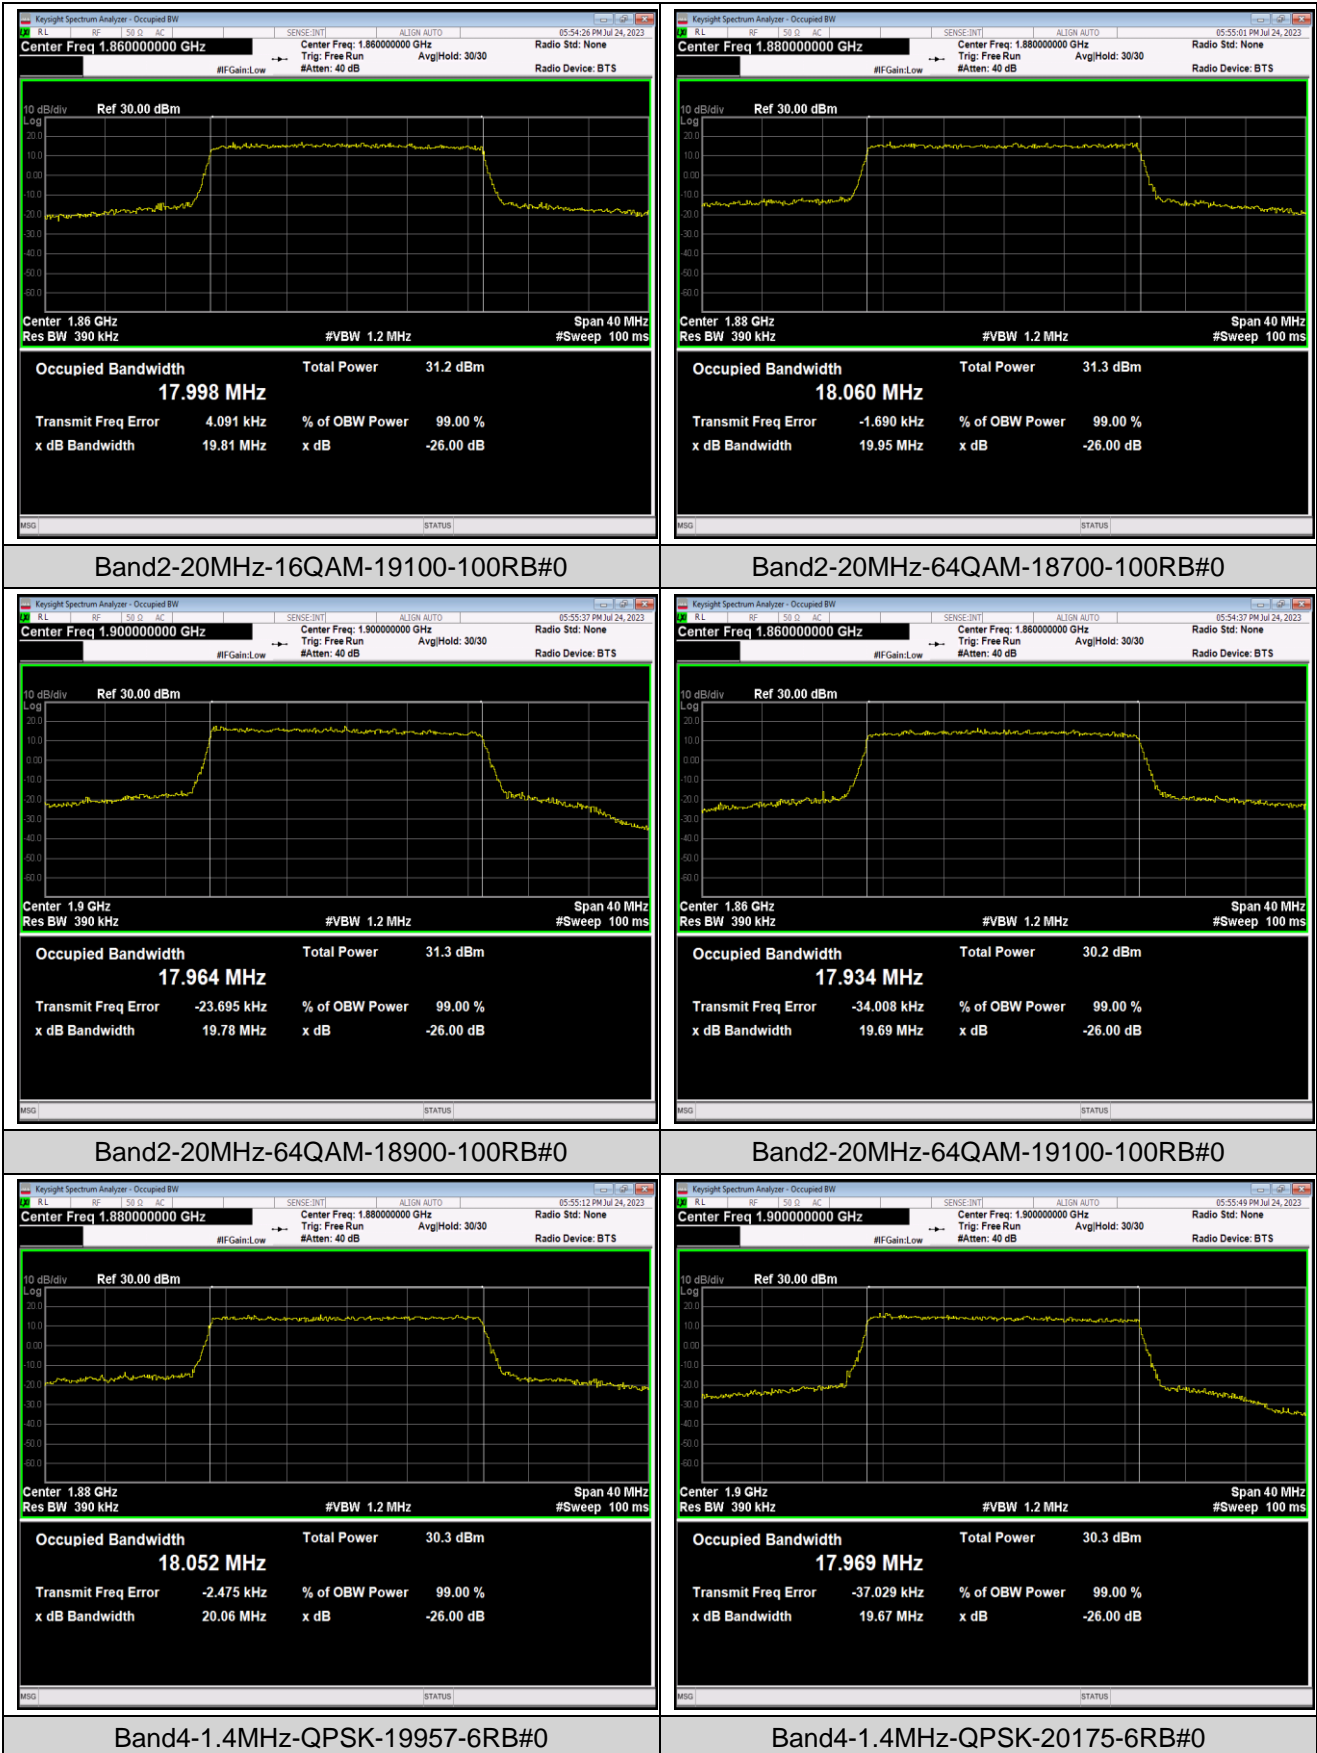

Band2-15MHz-QPSK-19125-75RB#0

Band2-15MHz-16QAM-18675-75RB#0

Band2-15MHz-16QAM-18900-75RB#0

Band2-15MHz-16QAM-19125-75RB#0

Band2-15MHz-64QAM-18675-75RB#0

Band2-15MHz-64QAM-18900-75RB#0

Band2-15MHz-64QAM-19125-75RB#0

Band2-20MHz-QPSK-18700-100RB#0

Band2-20MHz-QPSK-18900-100RB#0

Band2-20MHz-QPSK-19100-100RB#0

Band2-20MHz-16QAM-18700-100RB#0

Band2-20MHz-16QAM-18900-100RB#0

Band4-5MHz-64QAM-20375-25RB#0

Band4-10MHz-QPSK-20000-50RB#0

Band4-10MHz-QPSK-20175-50RB#0

Band4-10MHz-QPSK-20350-50RB#0

Band4-10MHz-16QAM-20000-50RB#0

Band4-10MHz-16QAM-20175-50RB#0

Band4-15MHz-QPSK-20325-75RB#0

Band4-15MHz-16QAM-20025-75RB#0

Band4-15MHz-16QAM-20175-75RB#0