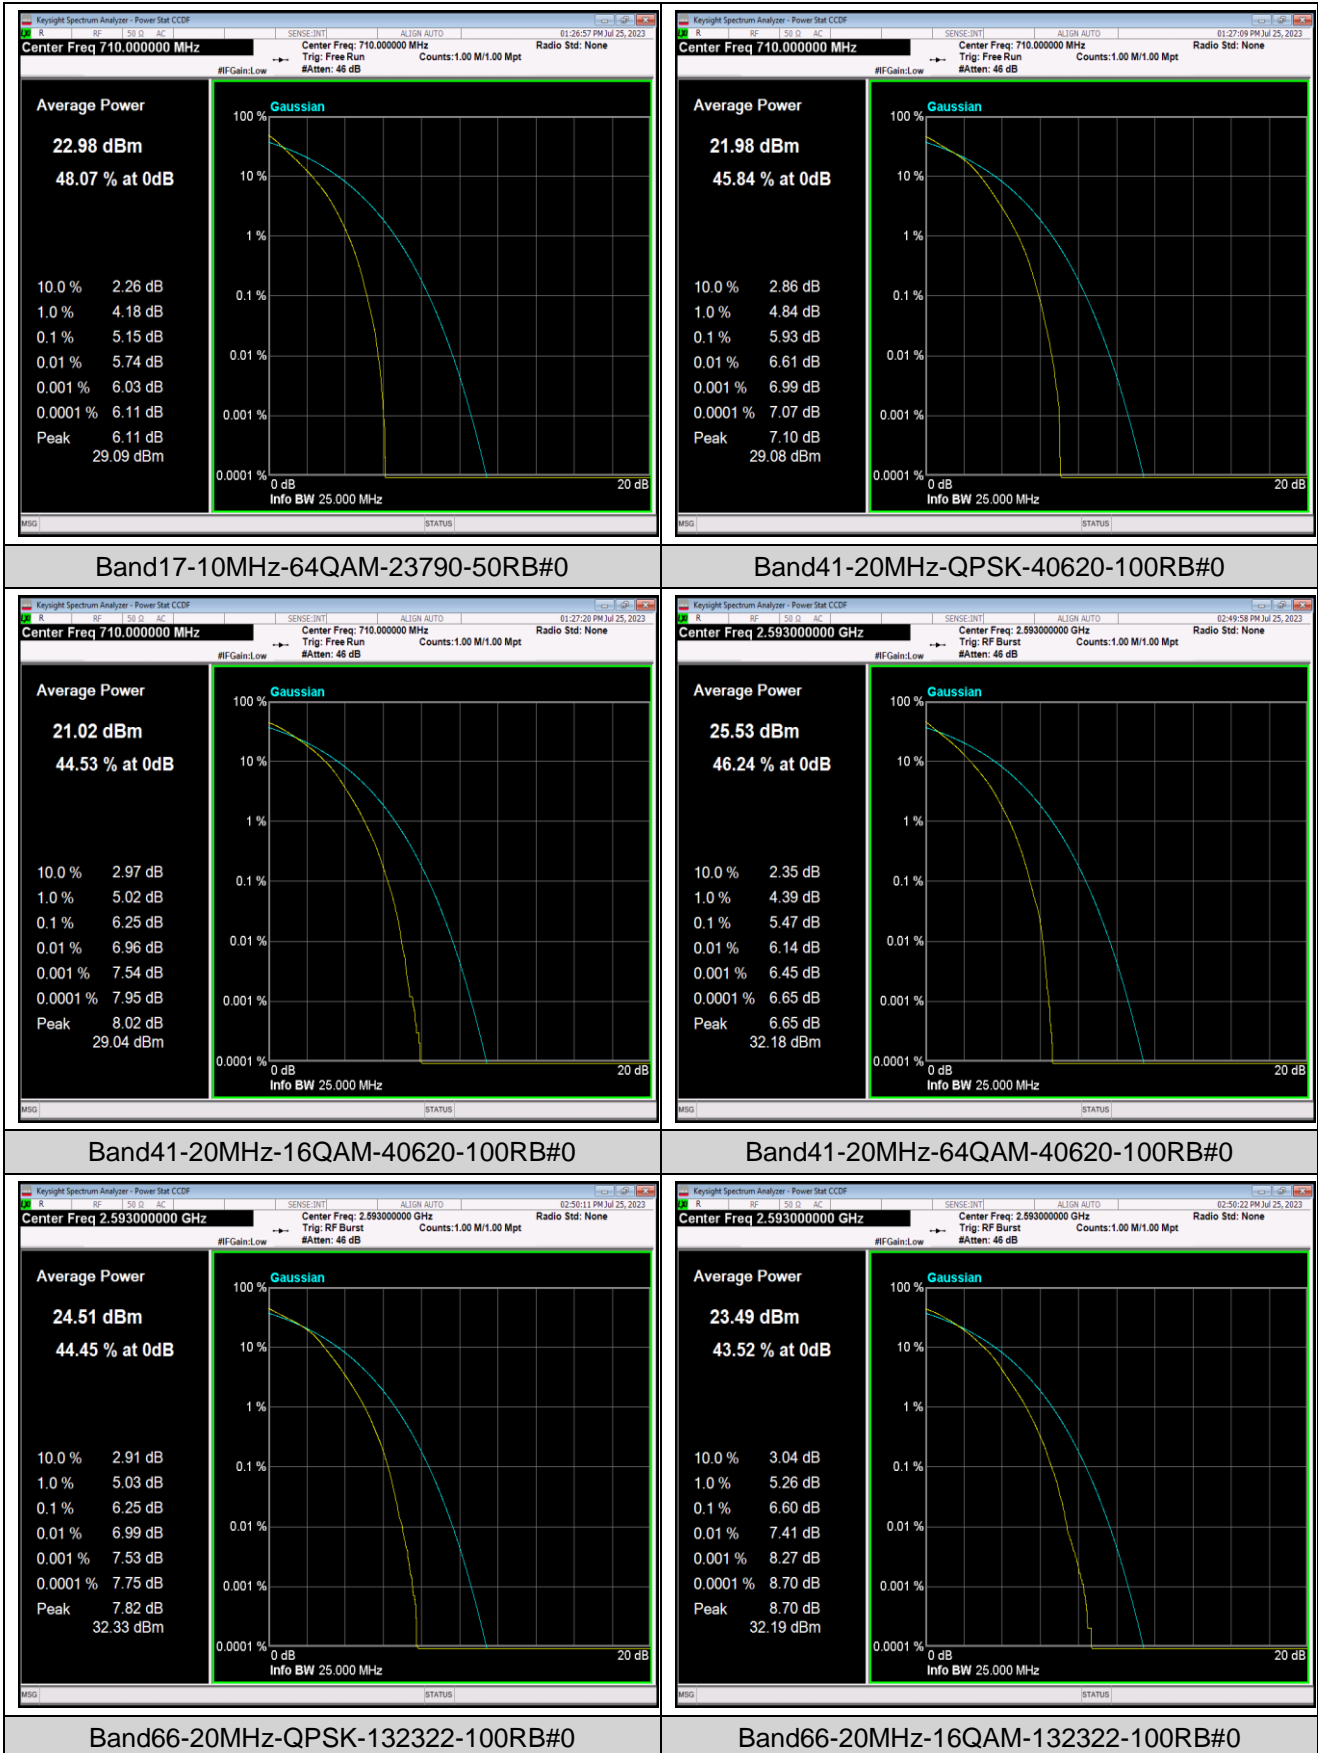

## Appendix C: 26dB Bandwidth and Occupied Bandwidth