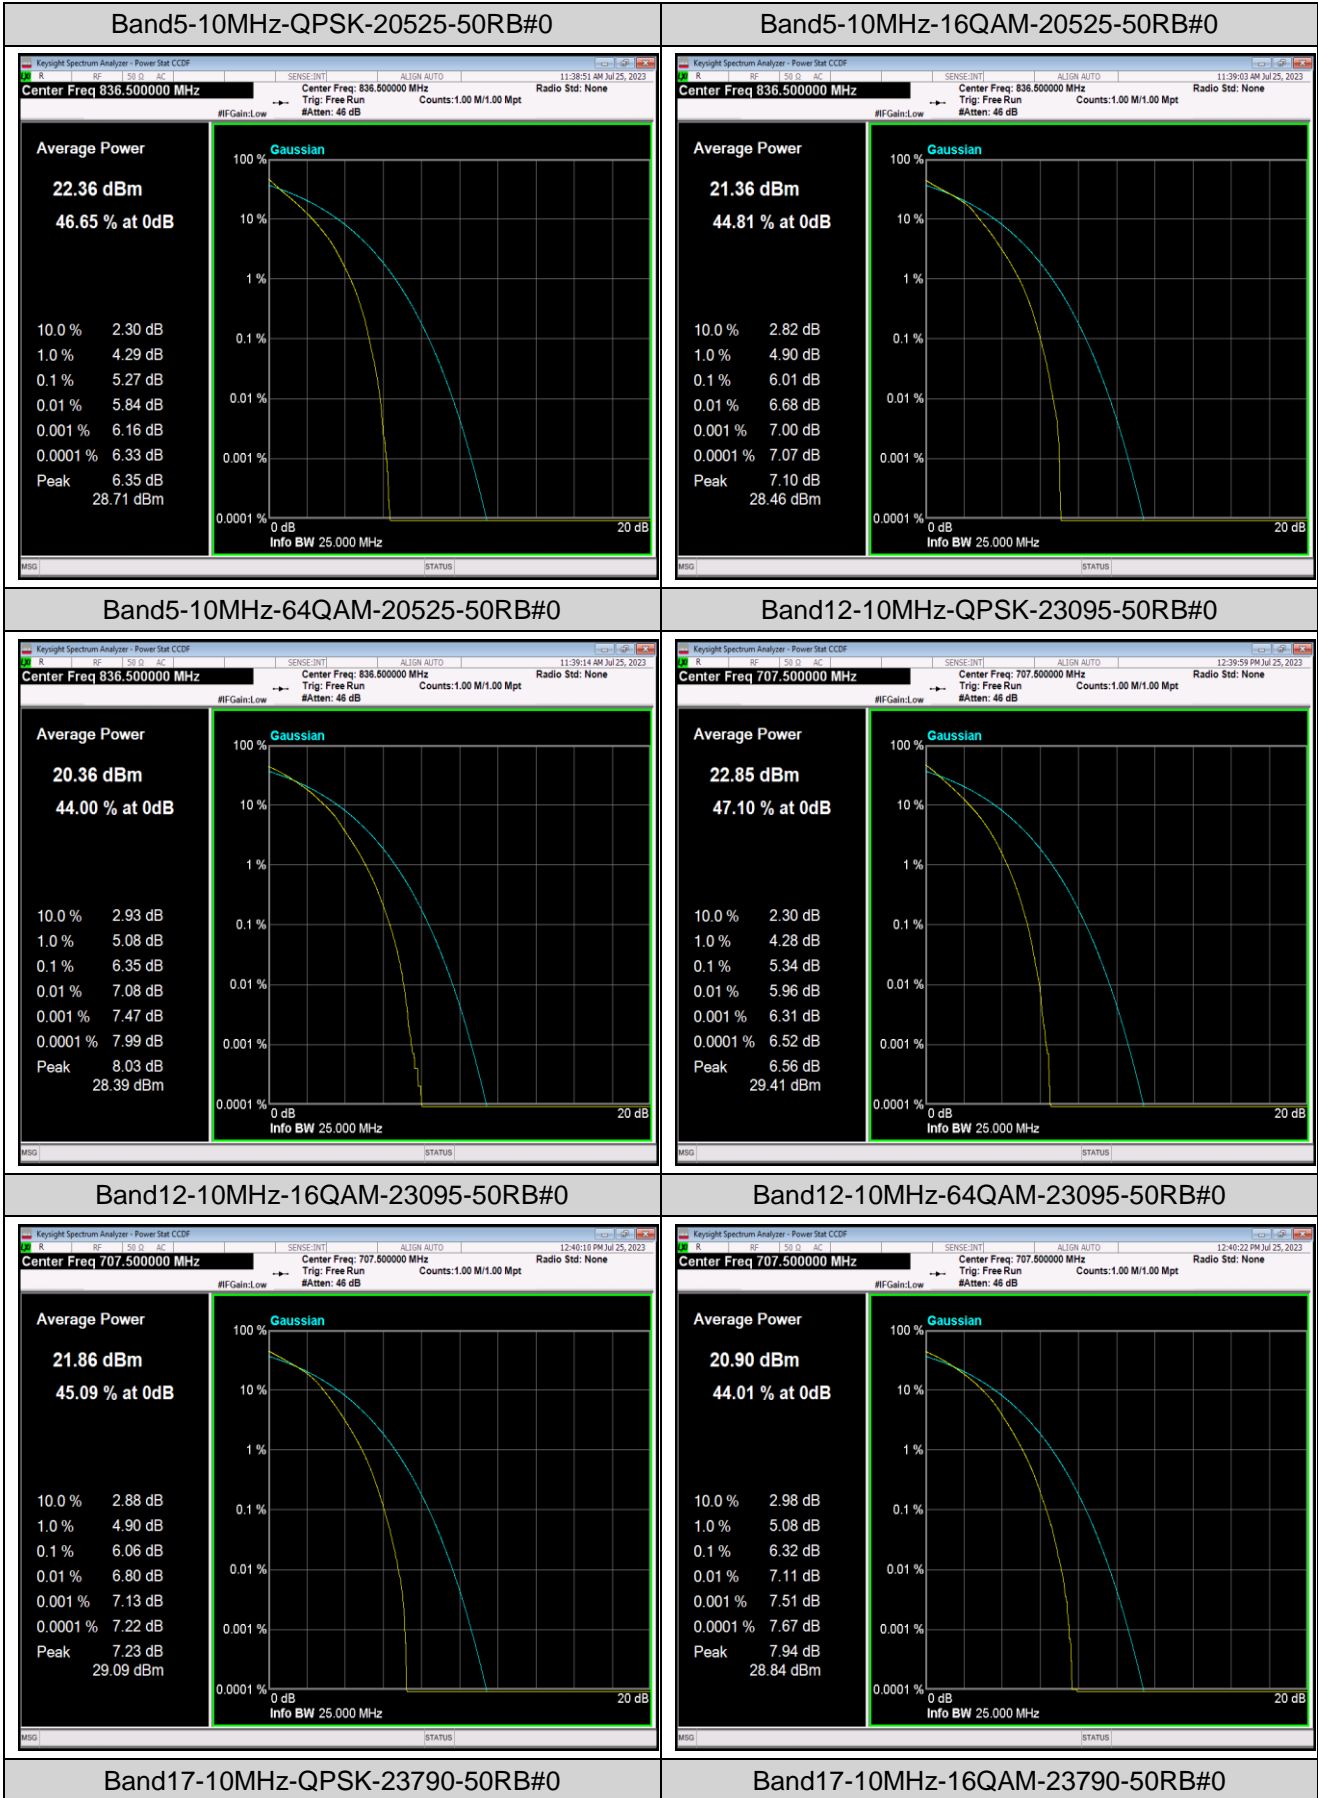

## Appendix C: 26dB Bandwidth and Occupied Bandwidth