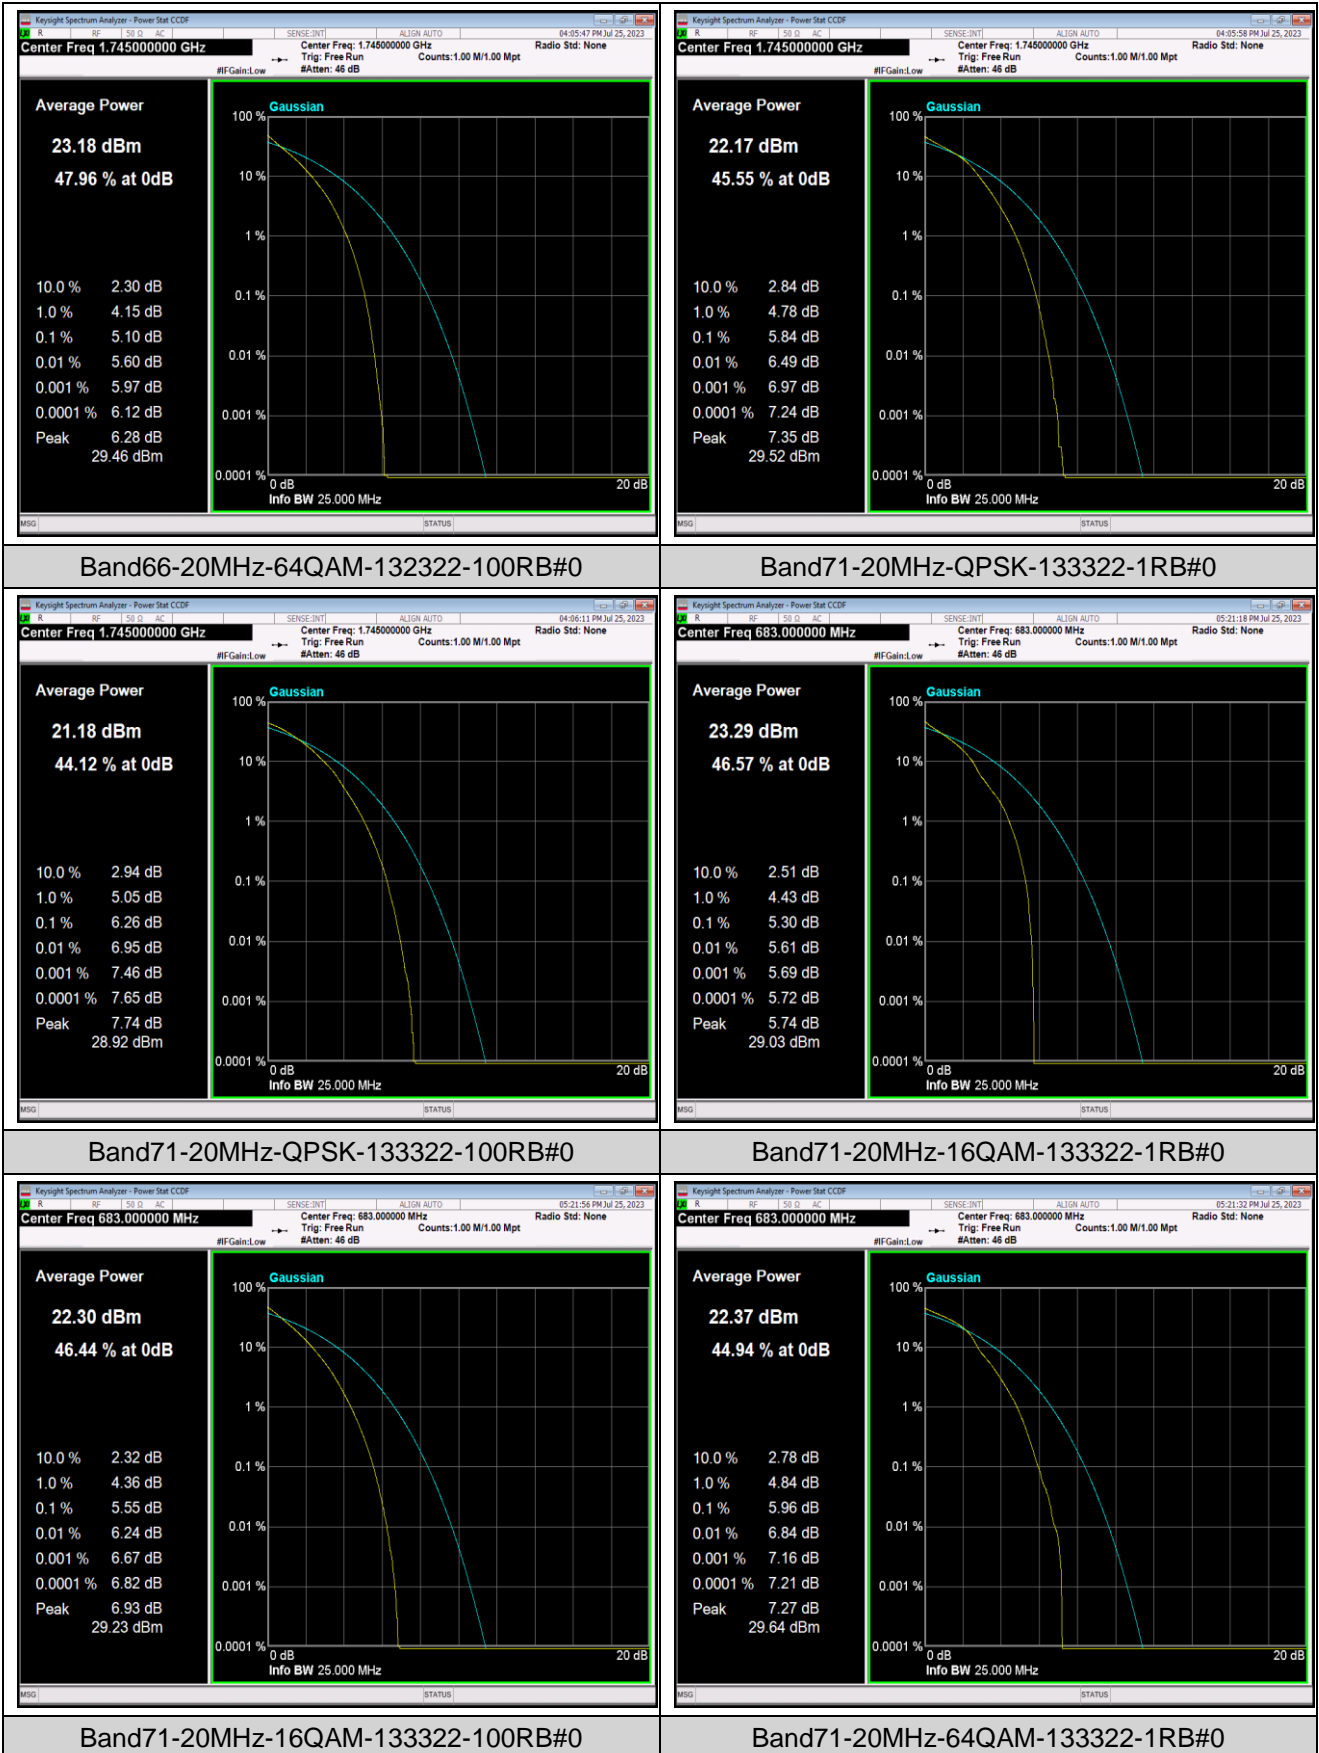

## Appendix C: 26dB Bandwidth and Occupied Bandwidth