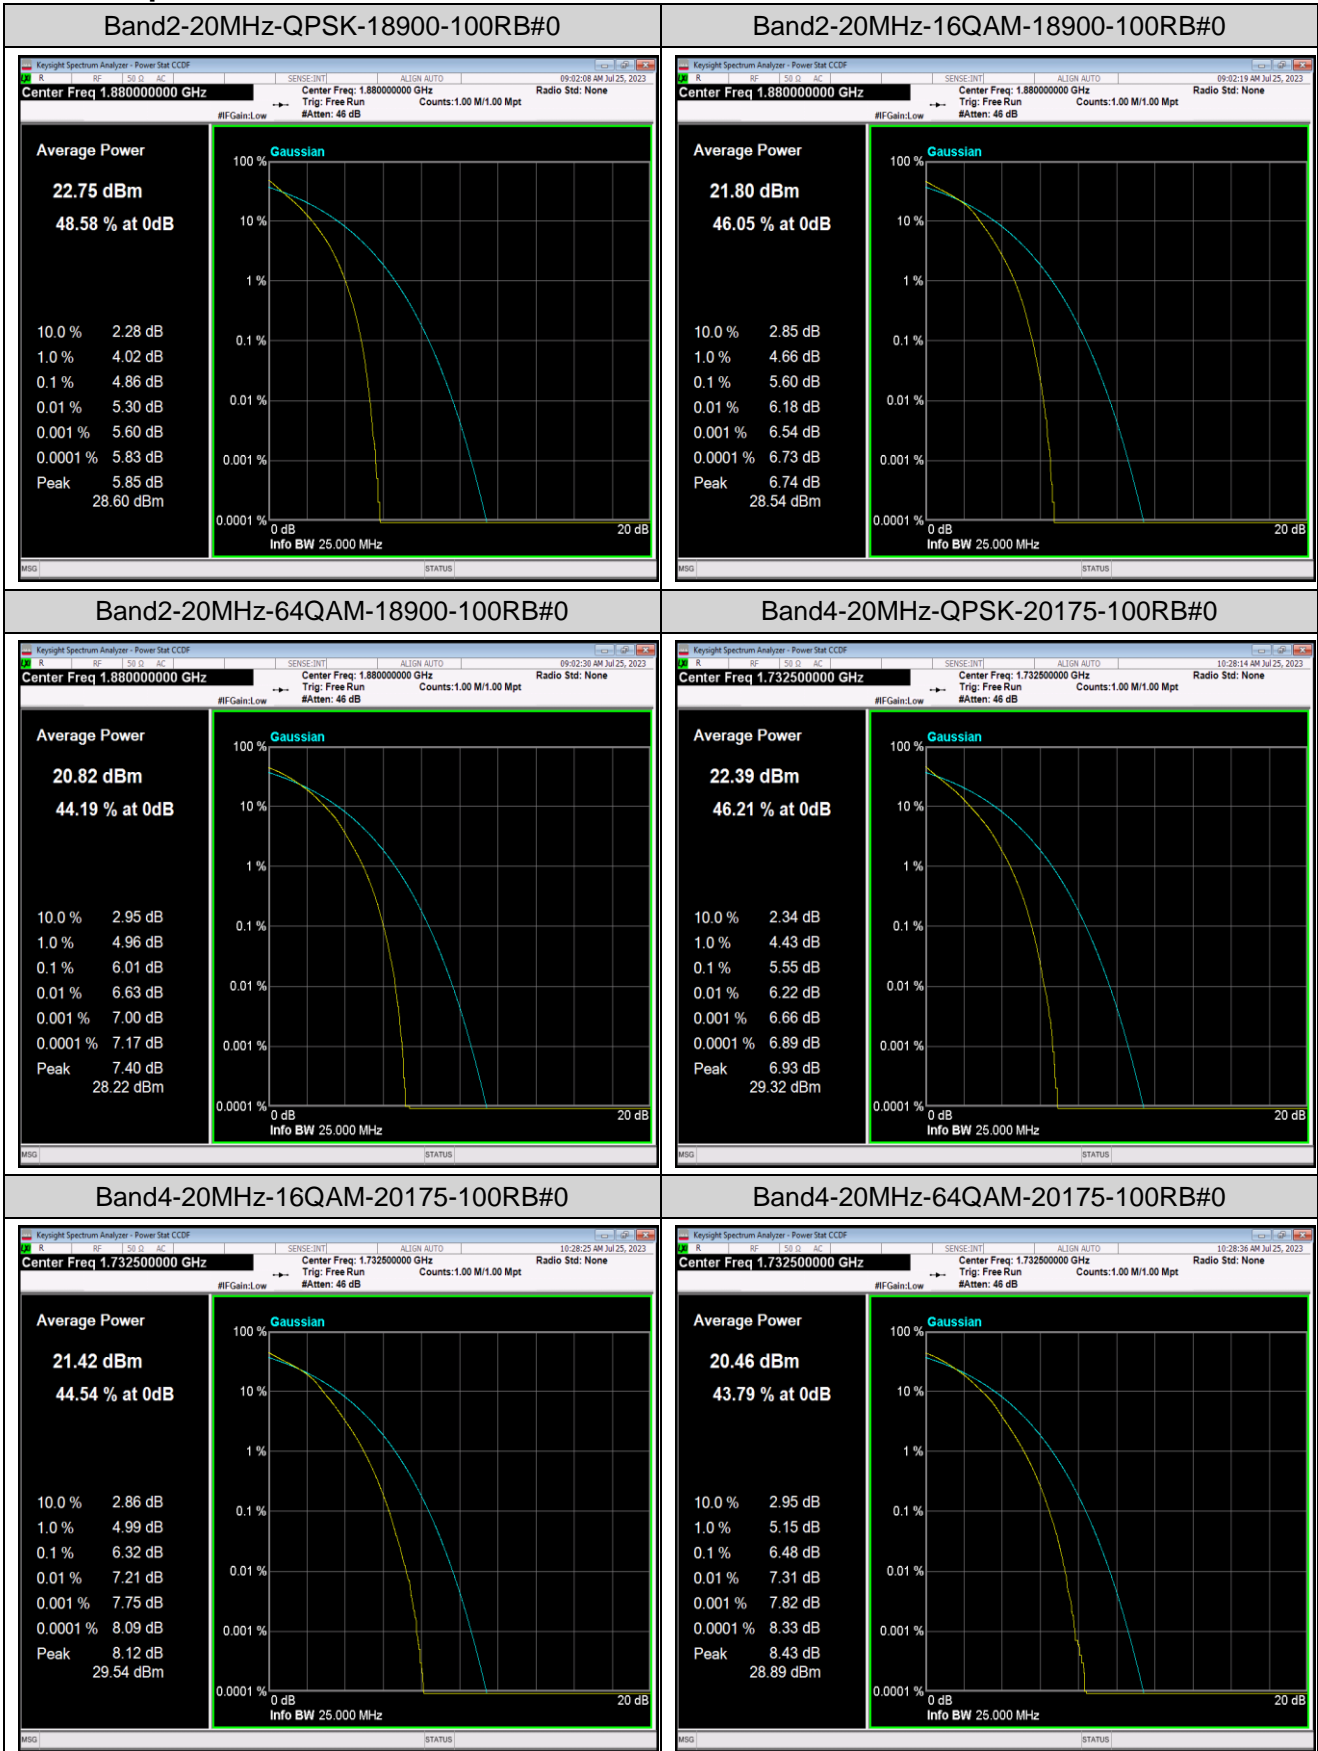

## Appendix C: 26dB Bandwidth and Occupied Bandwidth