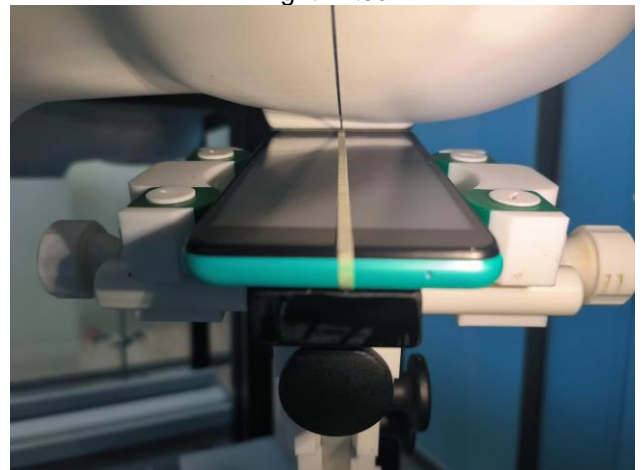

EUT Photos (Model: X55)

EUT Antenna Locations

SAR Test Setup Photos

Head

Right Cheek

Right Tilted

Left Cheek

Left Tilted

Body

Front side (10mm)

Back side(10mm)

Left side(10mm)

Right side(10mm)

Top side(10mm)

Bottom side(10mm)

EUT holder Perturbation Evaluation Test Setup Photos

DUT with device holder (DUT direct contact with the phantom)

DUT without device holder (DUT direct contact with the phantom)