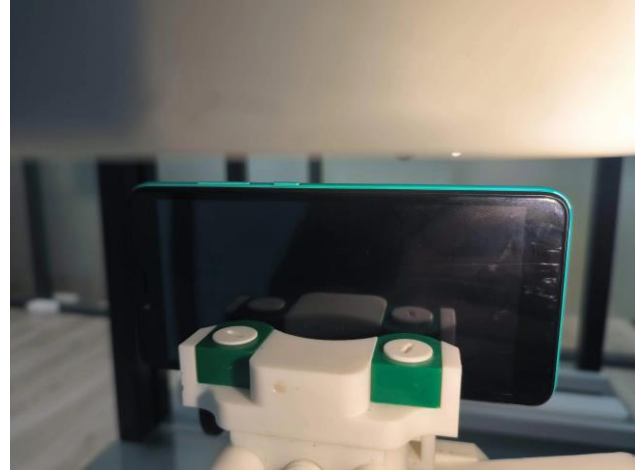

EUT Photos (Model: X55)

EUT Antenna Locations

SAR Test Setup Photos

Head

Right Cheek

Right Tilted

Left Cheek

Left Tilted

Body

Front side (10mm)

Back side(10mm)

Left side(10mm)

Right side(10mm)

Top side(10mm)

Bottom side(10mm)

EUT holder Perturbation Evaluation Test Setup Photos

DUT with device holder (DUT direct contact with the phantom)

DUT without device holder (DUT direct contact with the phantom)