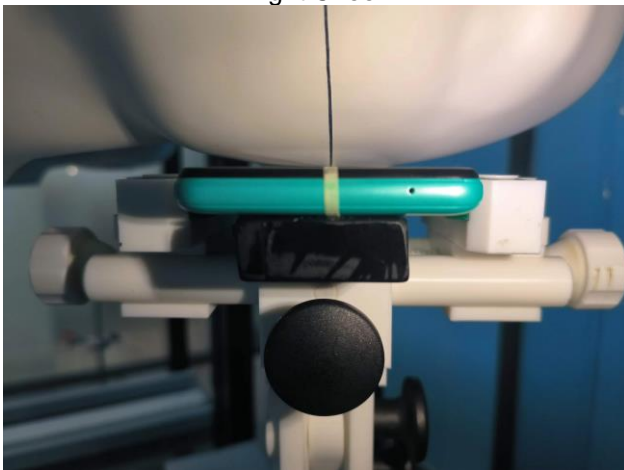

EUT Photos (Model: X55)

EUT Antenna Locations

SAR Test Setup Photos

Head

Right Cheek

Right Tilted

Left Cheek

Left Tilted

Body

Front side (10mm)

Back side(10mm)

Left side(10mm)

Right side(10mm)

Top side(10mm)

Bottom side(10mm)

EUT holder Perturbation Evaluation Test Setup Photos

DUT with device holder (DUT direct contact with the phantom)

DUT without device holder (DUT direct contact with the phantom)