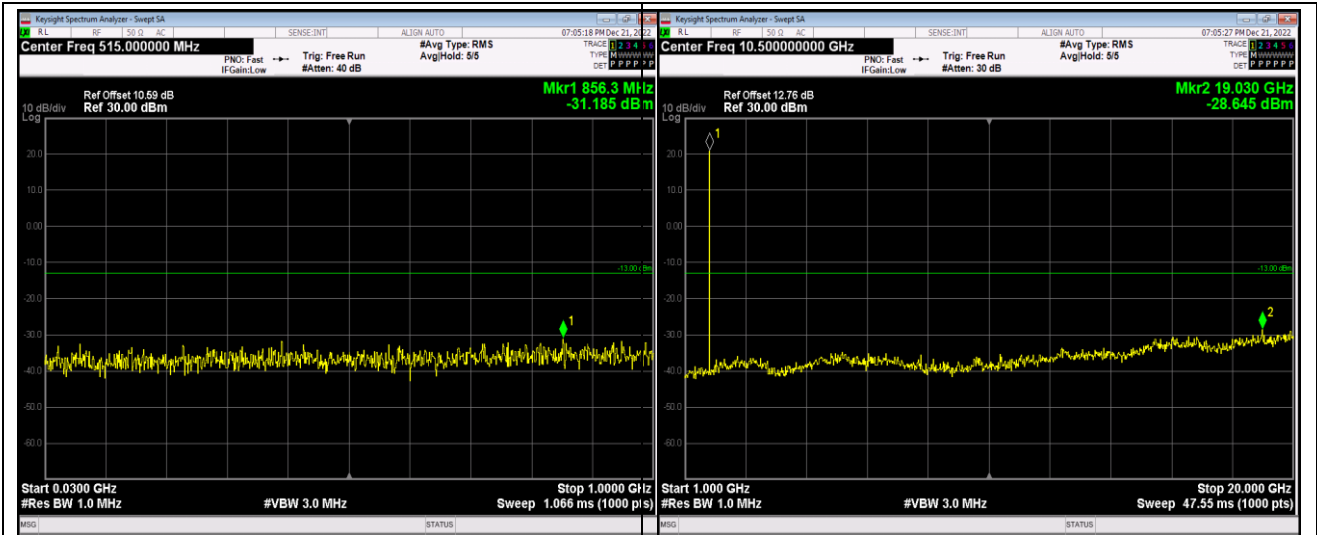

Band66-1.4MHz-16QAM-131979-1RB#0-Range2:100
0~20000MHz

Band66-1.4MHz-16QAM-131979-1RB#0-Range1:3
0~1000MHz