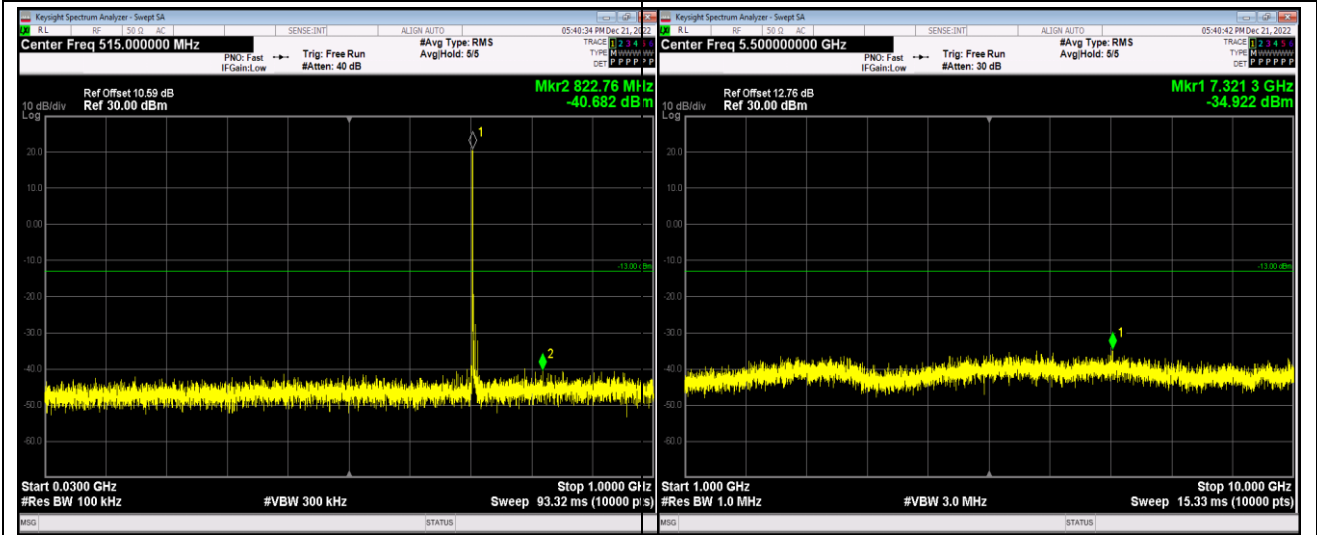

Band17-5MHz-QPSK-23825-1RB#0-Range1:30~1000MHz

Band17-5MHz-16QAM-23755-1RB#0-Range2:1000~10000MHz

Band17-5MHz-QPSK-23825-1RB#0-Range2:1000~10000MHz

Band17-5MHz-16QAM-23755-1RB#0-Range1:30~1000MHz