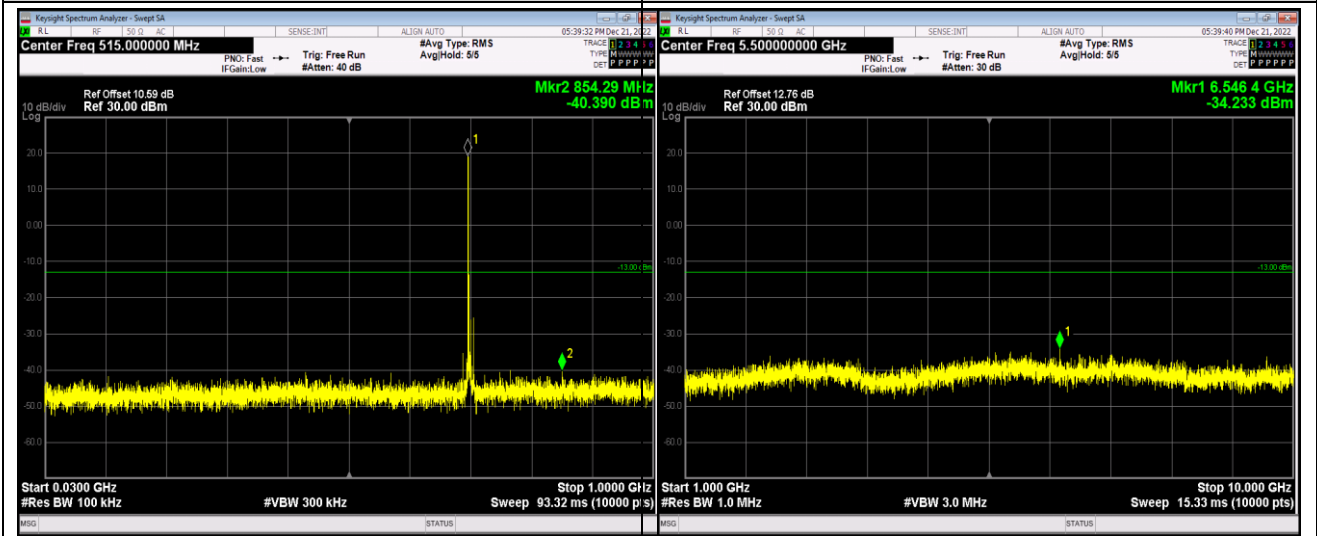

Band17-5MHz-16QAM-23755-1RB#0-Range1:30~1000MHz

Band17-5MHz-16QAM-23755-1RB#0-Range2:1000~10000MHz