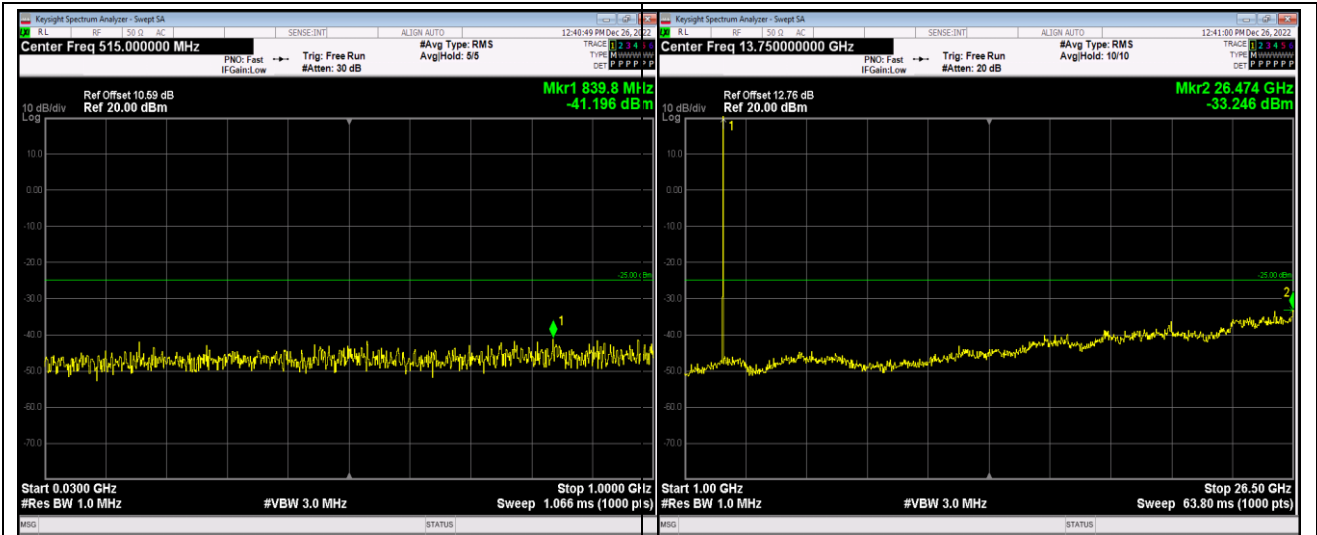

Band17-5MHz-QPSK-23825-1RB#0-Range1:30~1000MHz

Band17-5MHz-QPSK-23825-1RB#0-Range2:1000~10000MHz

Band17-5MHz-16QAM-23755-1RB#0-Range1:30~1000MHz

Band17-5MHz-16QAM-23755-1RB#0-Range2:1000~10000MHz

Band41-5MHz-16QAM-41215-1RB#0-Range1:30~1000MHz