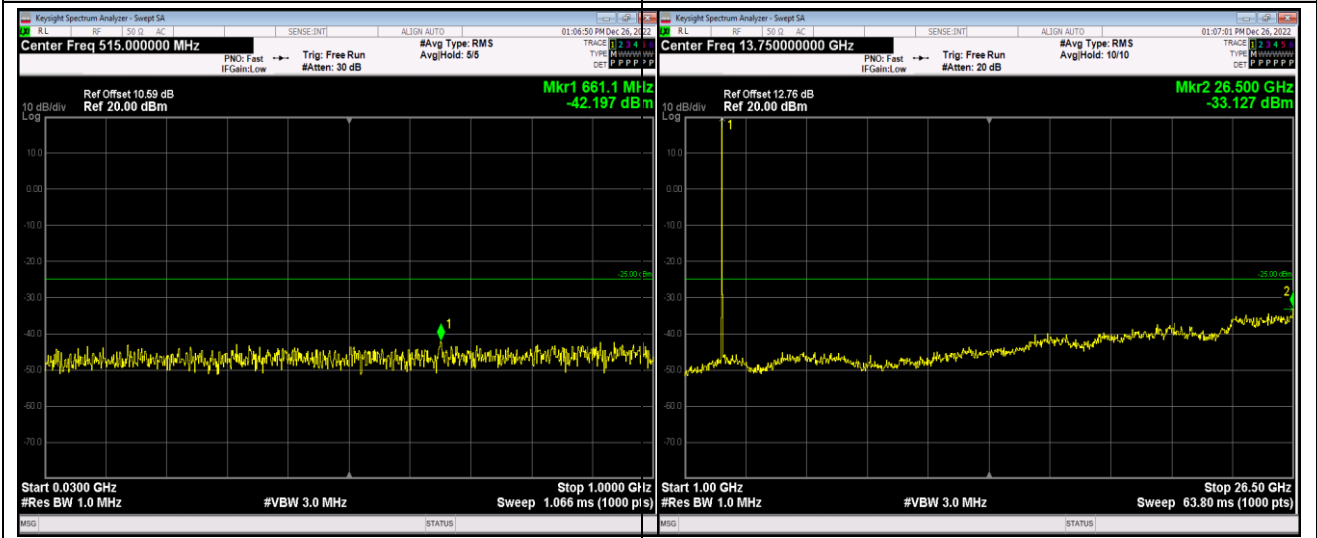

Band41-20MHz-QPSK-40340-1RB#0-Range1:30~1000MHz

Band41-20MHz-QPSK-40340-1RB#0-Range2:1000~6500MHz