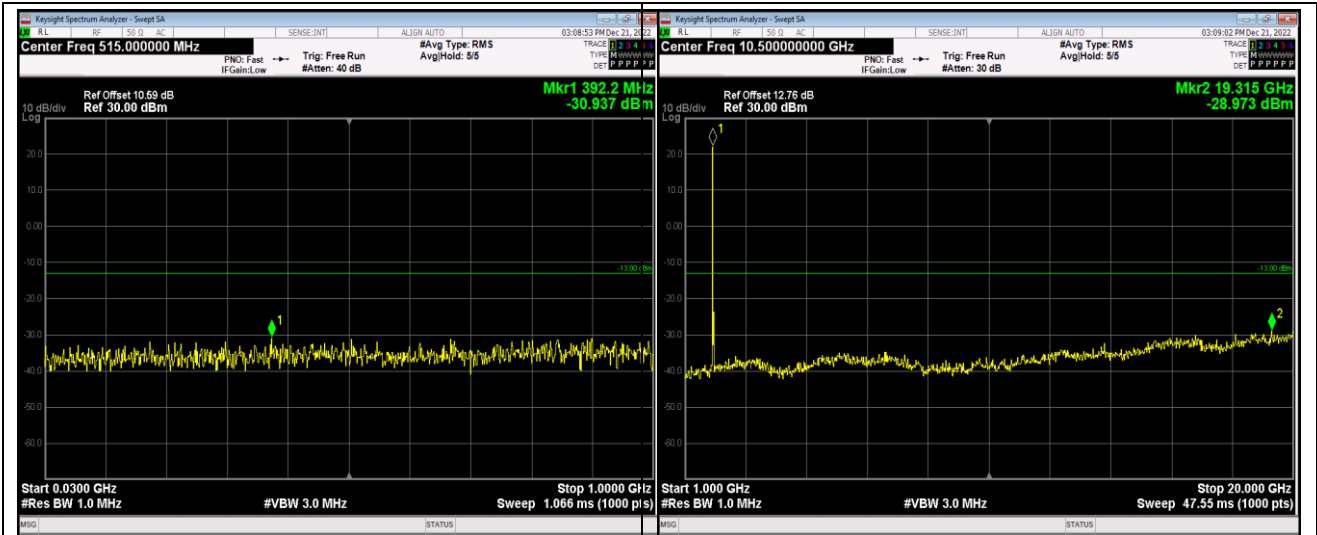

Band2-20MHz-QPSK-19100-1RB#0-Range2:1000~20000MHz

Band2-20MHz-QPSK-19100-1RB#0-Range1:30~1000MHz