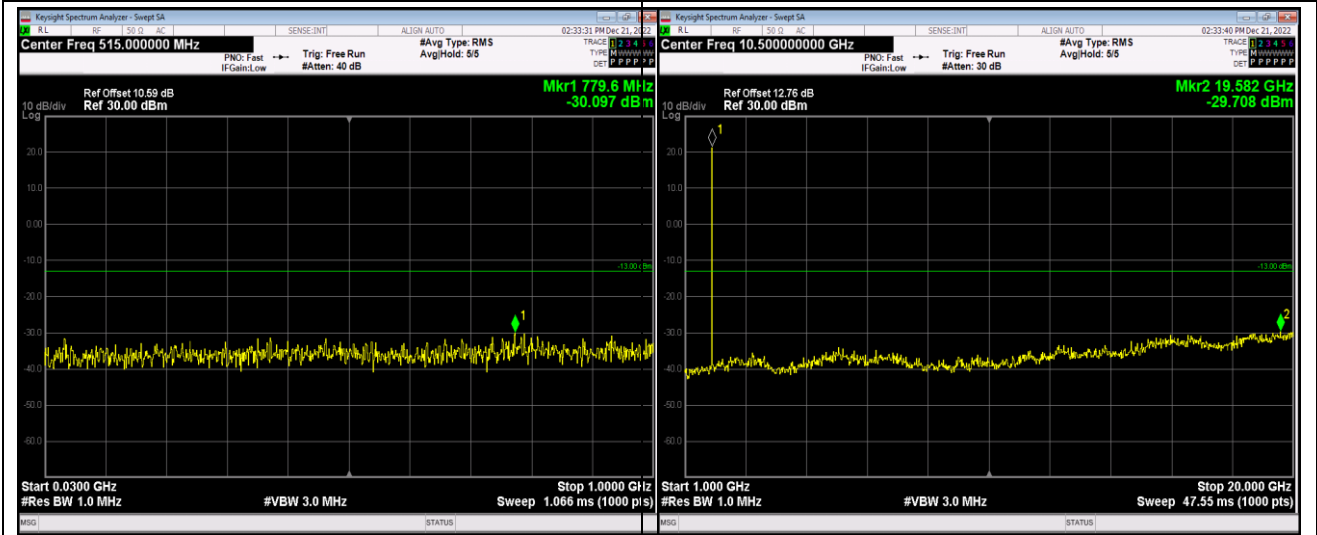

Remark: All bandwidth and all modulation had been tested, but only the worst case data displayed in this report.

Test Graphs

Band2-1.4MHz-16QAM-18607-1RB#0-Range1:30~1000MHz

Band2-1.4MHz-16QAM-18607-1RB#0-Range2:1000~20000MHz