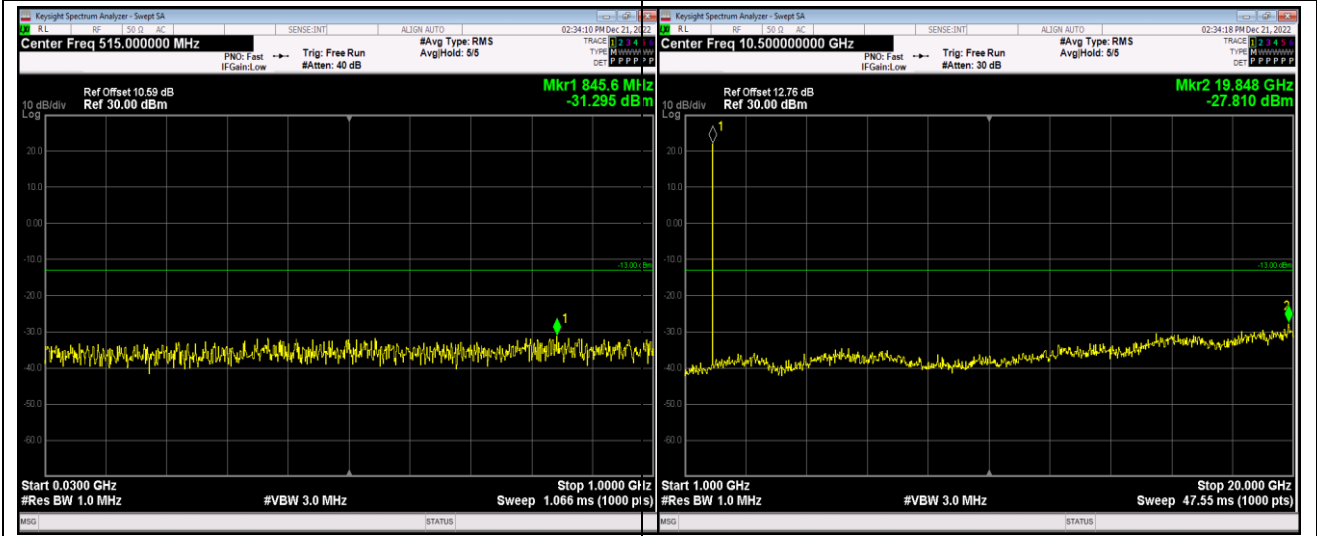

Band2-1.4MHz-16QAM-18900-1RB#0-Range1:30~1000MHz

Band2-1.4MHz-16QAM-18900-1RB#0-Range2:1000~20000MHz