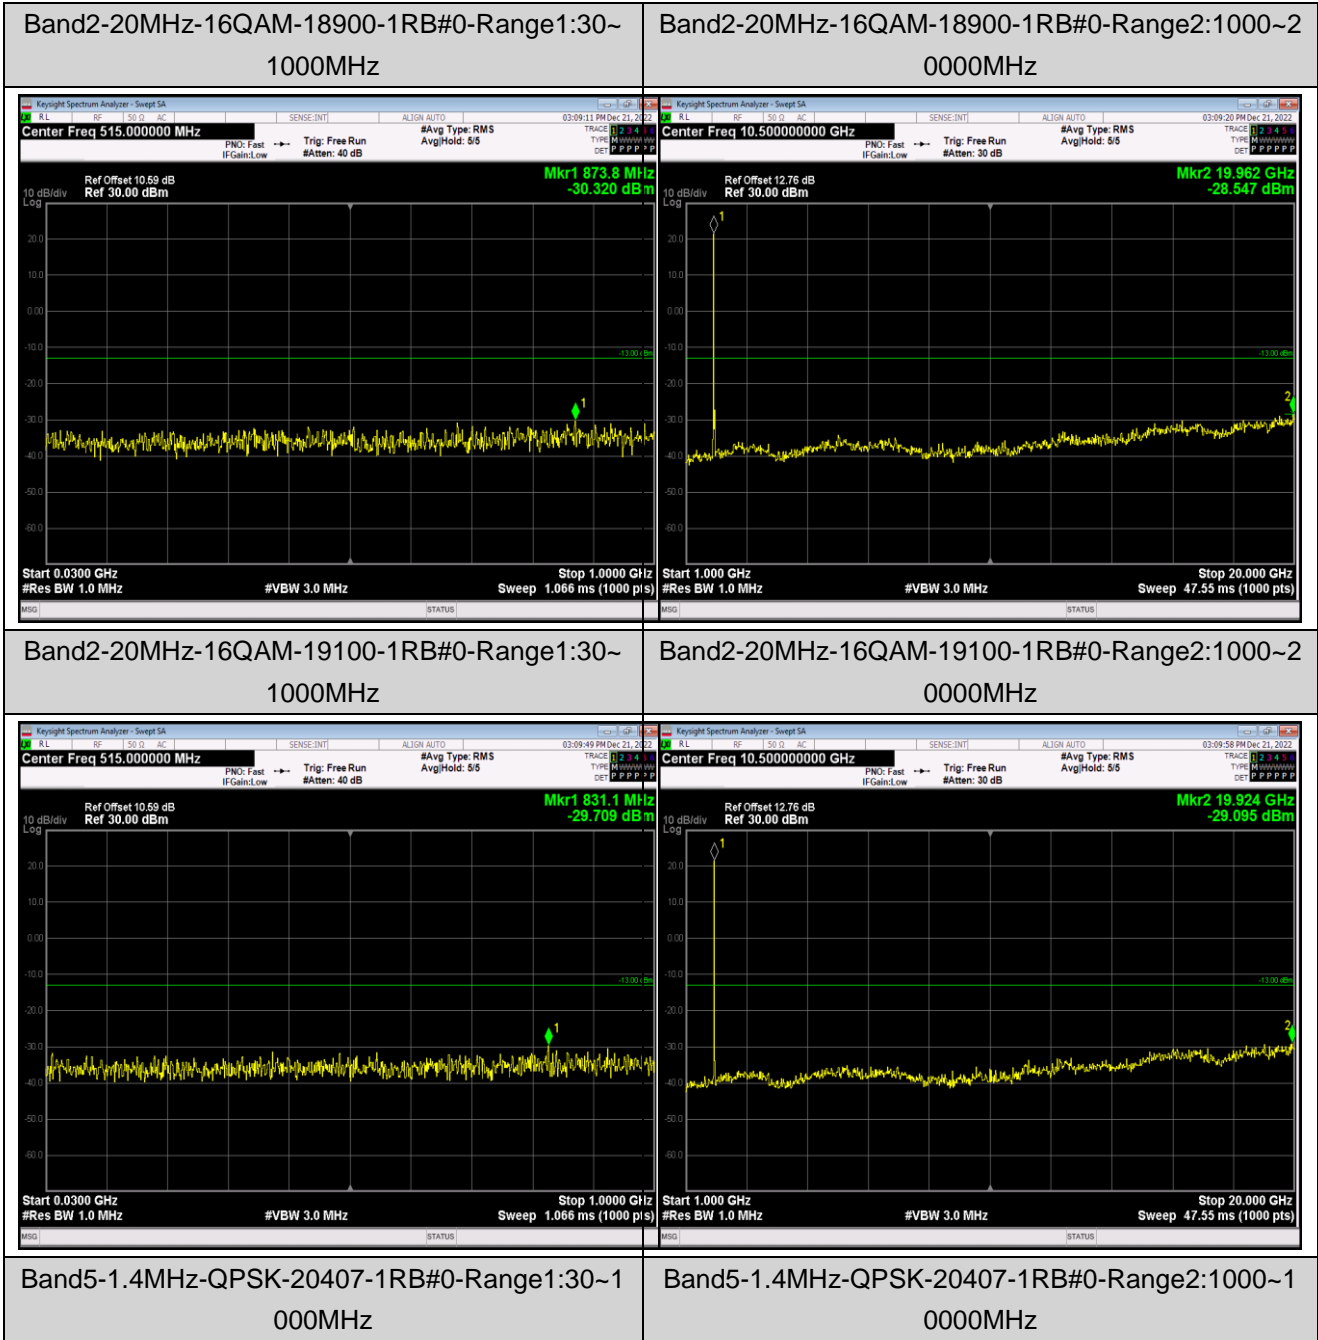

Remark: All bandwidth and all modulation had been tested, but only the worst case data displayed in this report.

Test Graphs

Band2-1.4MHz-16QAM-18607-1RB#0-Range1:30~1000MHz

Band2-1.4MHz-16QAM-18607-1RB#0-Range2:1000~20000MHz

Band2-1.4MHz-16QAM-18900-1RB#0-Range1:30~1000MHz

Band2-1.4MHz-16QAM-18900-1RB#0-Range2:1000~20000MHz

Band2-20MHz-QPSK-19100-1RB#0-Range1:30~1000MHz

Band2-20MHz-QPSK-19100-1RB#0-Range2:1000~20000MHz

Band2-20MHz-16QAM-18700-1RB#0-Range1:30~1000MHz

Band2-20MHz-16QAM-18700-1RB#0-Range2:1000~20000MHz

Band5-1.4MHz-QPSK-20525-1RB#0-Range1:30~1000MHz

Band5-1.4MHz-QPSK-20525-1RB#0-Range2:1000~10000MHz

Band5-1.4MHz-QPSK-20643-1RB#0-Range1:30~1000MHz

Band5-1.4MHz-QPSK-20643-1RB#0-Range2:1000~10000MHz