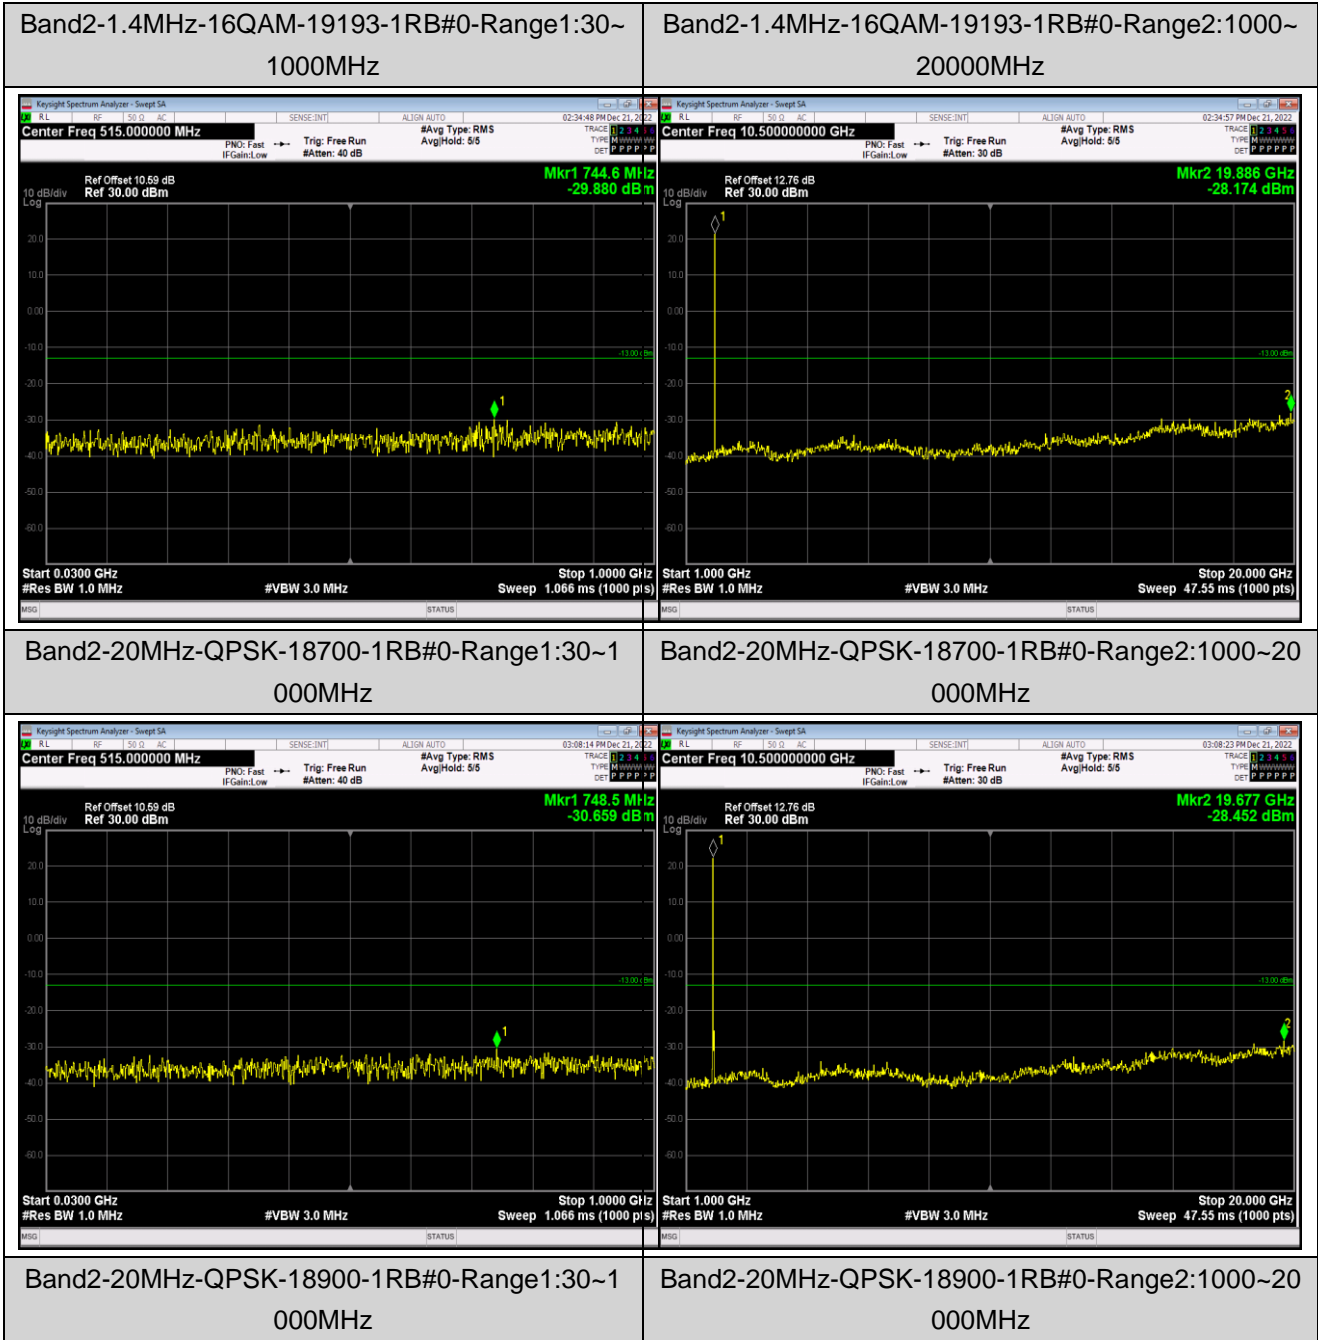

Remark: All bandwidth and all modulation had been tested, but only the worst case data displayed in this report.

Test Graphs

Band2-1.4MHz-16QAM-18607-1RB#0-Range1:30~1000MHz

Band2-1.4MHz-16QAM-18607-1RB#0-Range2:1000~20000MHz

Band2-1.4MHz-16QAM-18900-1RB#0-Range1:30~1000MHz

Band2-1.4MHz-16QAM-18900-1RB#0-Range2:1000~20000MHz

Band2-20MHz-QPSK-19100-1RB#0-Range1:30~1000MHz

Band2-20MHz-QPSK-19100-1RB#0-Range2:1000~20000MHz

Band2-20MHz-16QAM-18700-1RB#0-Range1:30~1000MHz

Band2-20MHz-16QAM-18700-1RB#0-Range2:1000~20000MHz

Band5-1.4MHz-QPSK-20525-1RB#0-Range1:30~1000MHz

Band5-1.4MHz-QPSK-20525-1RB#0-Range2:1000~10000MHz

Band5-1.4MHz-QPSK-20643-1RB#0-Range1:30~1000MHz

Band5-1.4MHz-QPSK-20643-1RB#0-Range2:1000~10000MHz