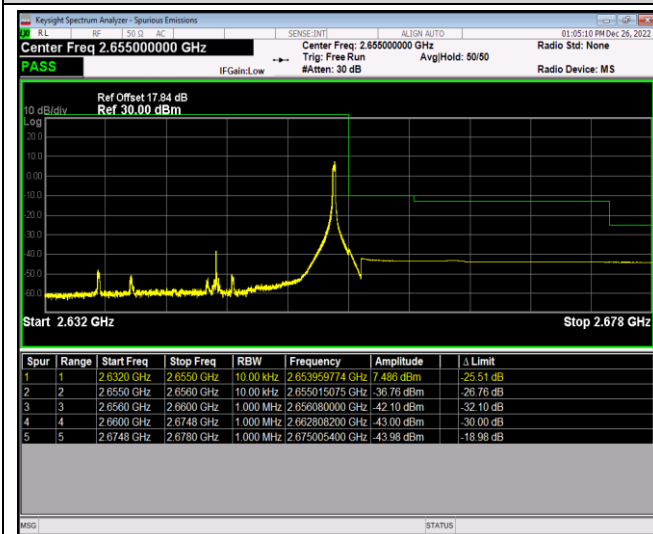

Band41-20MHz-16QAM-40340-100RB#0

Band41-20MHz-16QAM-41140-1RB#0

Band41-20MHz-16QAM-41140-1RB#99

Band41-20MHz-16QAM-41140-100RB#0

Band66-1.4MHz-QPSK-131979-1RB#0

Band66-1.4MHz-QPSK-131979-1RB#5

Band66-1.4MHz-QPSK-131979-6RB#0