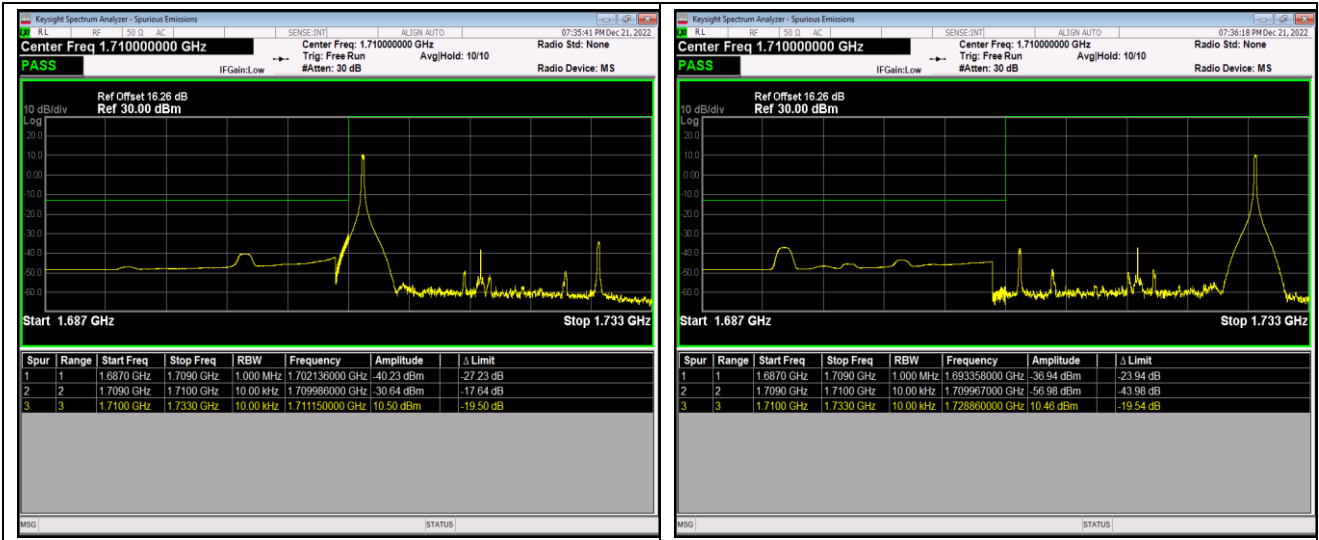

Band66-20MHz-QPSK-132072-1RB#0

Band66-20MHz-QPSK-132072-1RB#99

Band66-20MHz-QPSK-132072-100RB#0

Band66-20MHz-QPSK-132572-1RB#0