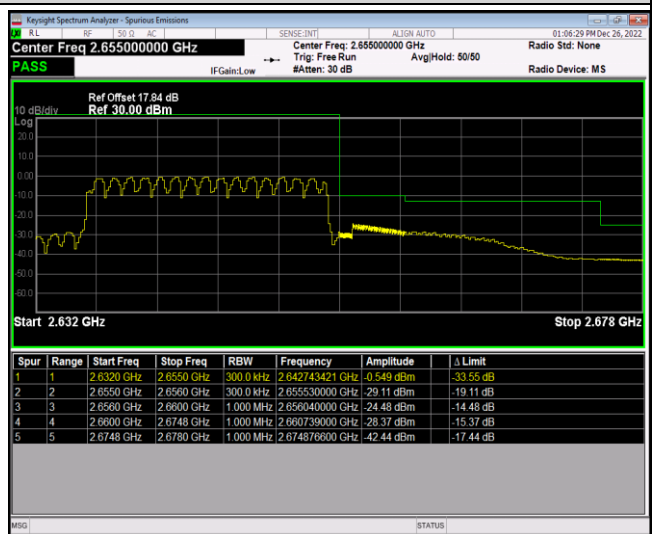

Band41-20MHz-16QAM-40340-100RB#0

Band41-20MHz-16QAM-41140-1RB#0

Band41-20MHz-16QAM-41140-1RB#99

Band41-20MHz-16QAM-41140-100RB#0

Band66-1.4MHz-QPSK-131979-1RB#0

Band66-1.4MHz-QPSK-131979-1RB#5

Band66-1.4MHz-QPSK-131979-6RB#0