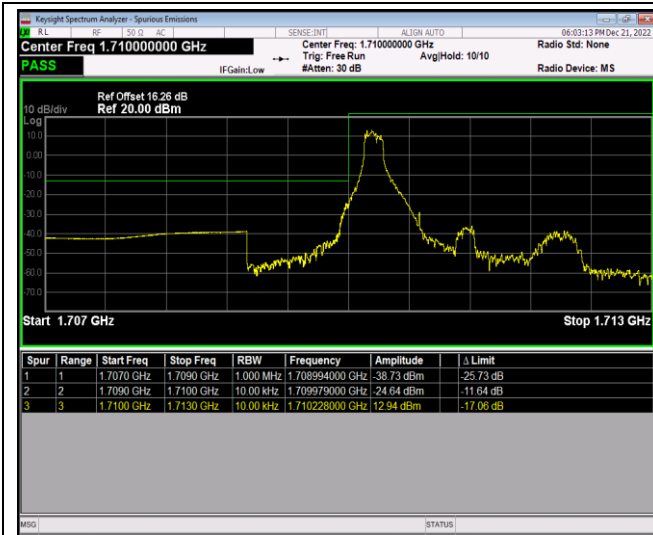

Band41-20MHz-16QAM-40340-100RB#0

Band41-20MHz-16QAM-41140-1RB#0

Band41-20MHz-16QAM-41140-1RB#99

Band41-20MHz-16QAM-41140-100RB#0

Band66-1.4MHz-QPSK-131979-1RB#0

Band66-1.4MHz-QPSK-131979-1RB#5

Band66-1.4MHz-QPSK-131979-6RB#0