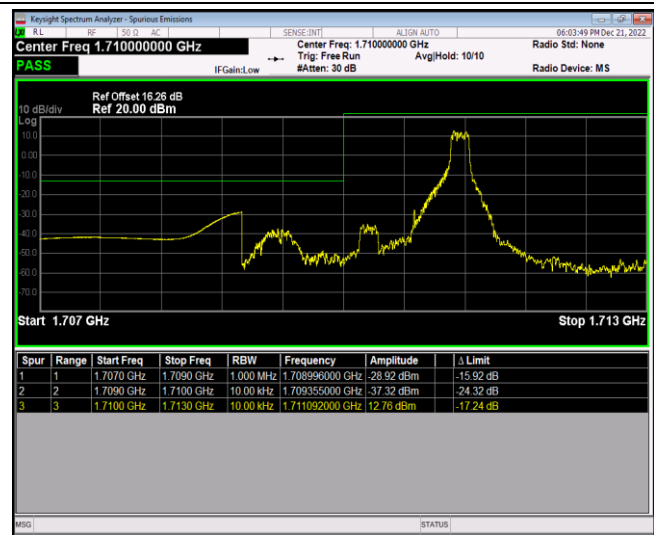

Band41-20MHz-16QAM-40340-100RB#0

Band41-20MHz-16QAM-41140-1RB#0

Band41-20MHz-16QAM-41140-1RB#99

Band41-20MHz-16QAM-41140-100RB#0

Band66-1.4MHz-QPSK-131979-1RB#0

Band66-1.4MHz-QPSK-131979-1RB#5

Band66-1.4MHz-QPSK-131979-6RB#0