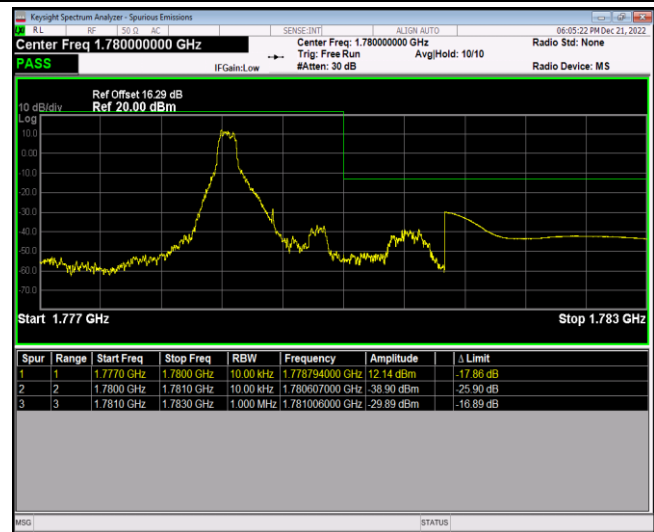

Band66-1.4MHz-QPSK-132665-1RB#0

Band66-1.4MHz-QPSK-132665-6RB#0