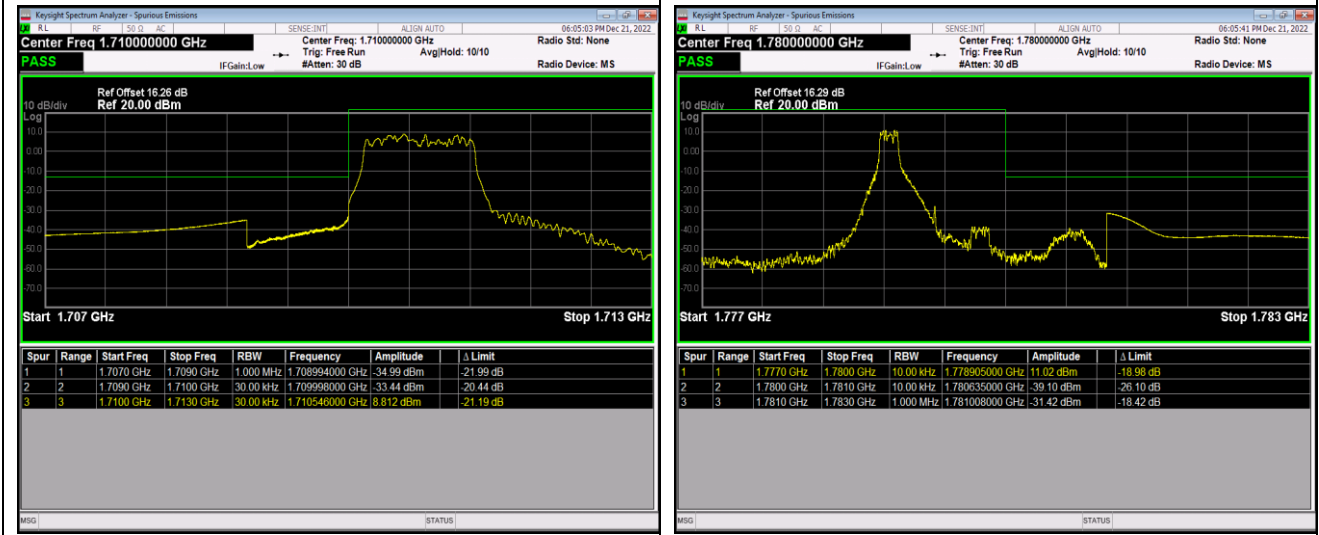

Band66-1.4MHz-QPSK-132665-1RB#0

Band66-1.4MHz-QPSK-132665-1RB#5

Band66-1.4MHz-QPSK-132665-6RB#0

Band66-1.4MHz-16QAM-131979-1RB#0

Band66-1.4MHz-16QAM-131979-1RB#5

Band66-1.4MHz-16QAM-131979-6RB#0

Band66-1.4MHz-16QAM-132665-1RB#0