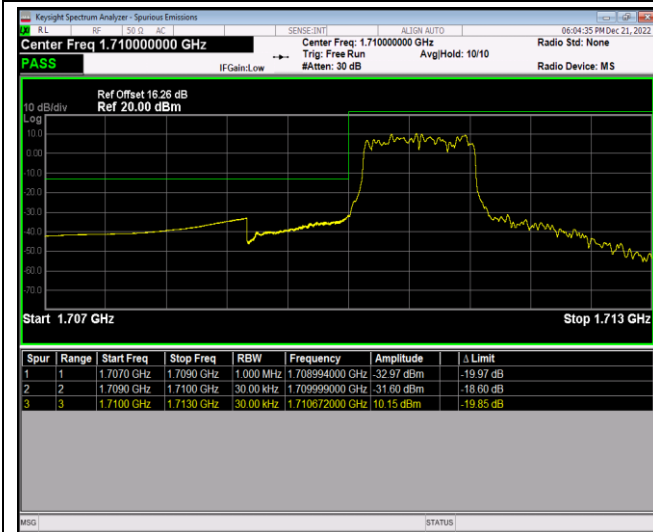

Band66-1.4MHz-QPSK-131979-6RB#0

Band66-1.4MHz-QPSK-132665-1RB#5