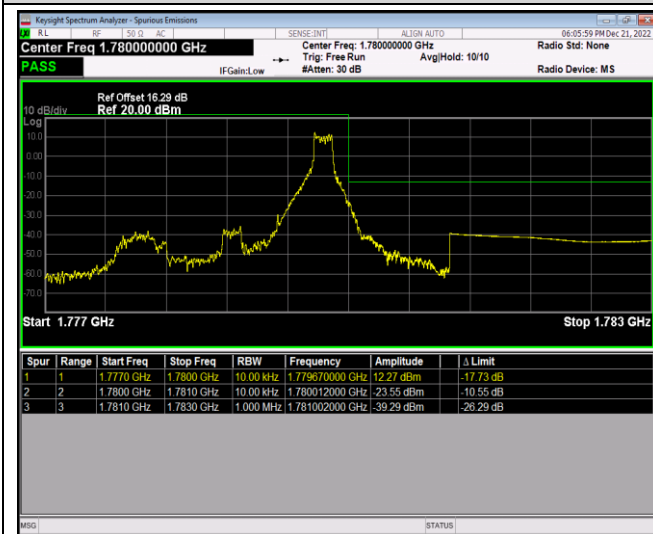

Band66-1.4MHz-QPSK-132665-1RB#5

Band66-1.4MHz-16QAM-131979-1RB#0