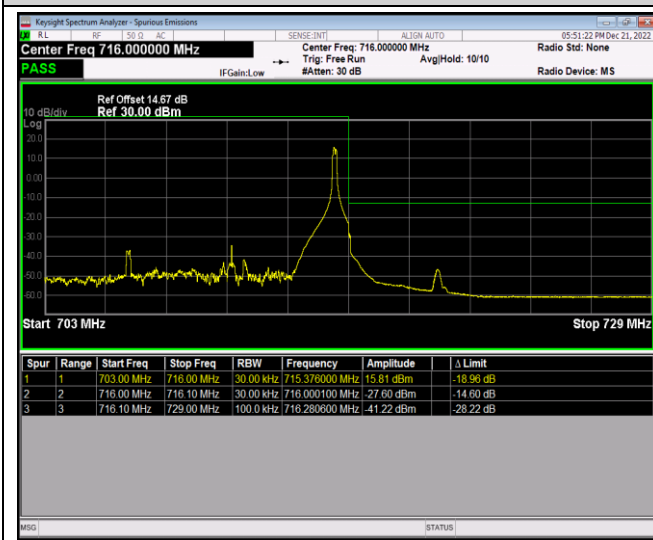

Band17-10MHz-16QAM-23800-1RB#49

Band41-5MHz-QPSK-40265-1RB#0