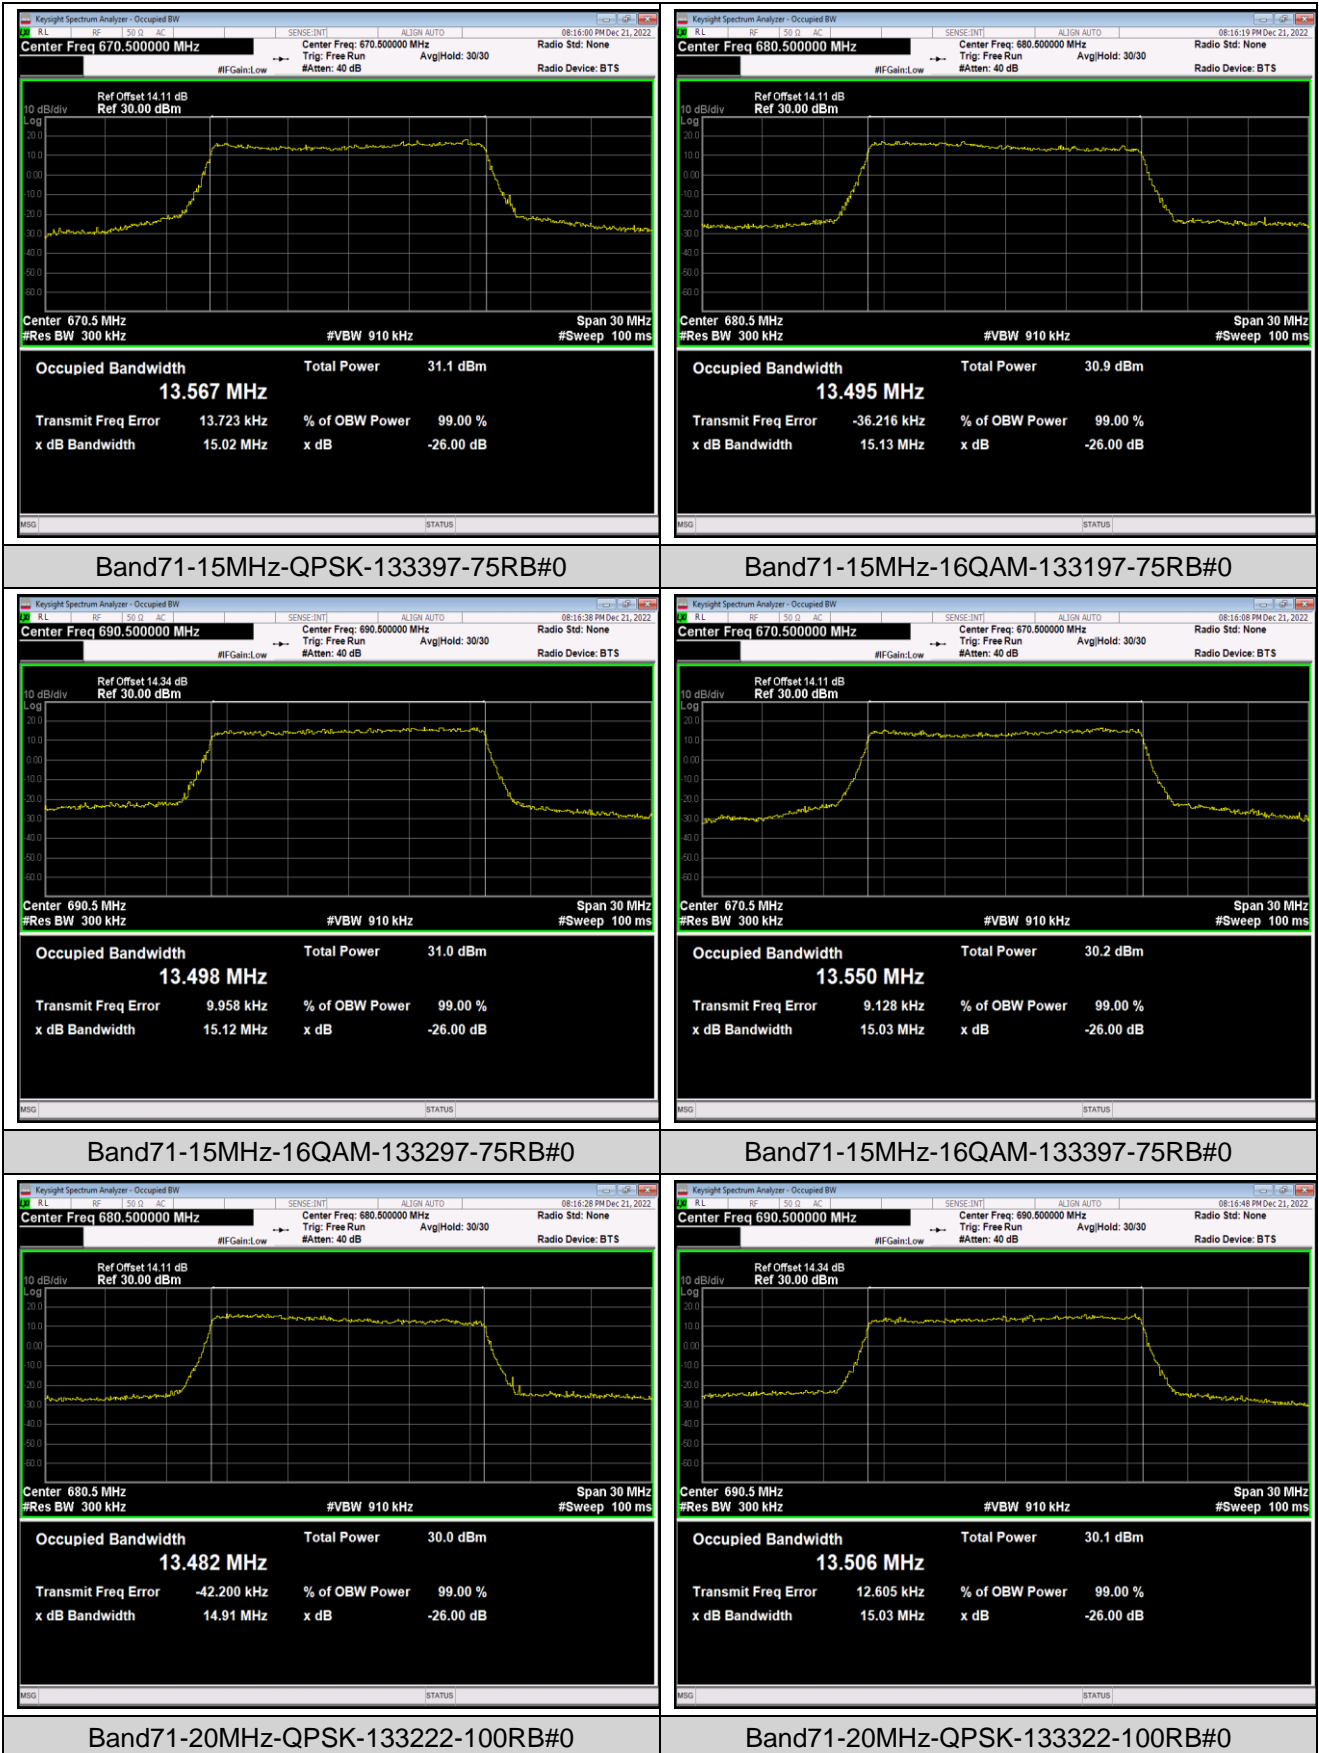

Band71-10MHz-QPSK-133172-50RB#0

Band71-10MHz-QPSK-133297-50RB#0

Appendix D: Band Edge

Test Result (worst case)

Band	Bandwidth	Modulation	Channel	RB Config.	Result (dBm)	Verdict
Band2	1.4MHz	QPSK	18607	1RB#0	-37.79,-23.06	PASS
Band2	1.4MHz	QPSK	18607	1RB#5	-29.25,-38.68	PASS
Band2	1.4MHz	QPSK	18607	6RB#0	-25.20,-25.43	PASS
Band2	1.4MHz	QPSK	19193	1RB#0	-38.84,-29.09	PASS
Band2	1.4MHz	QPSK	19193	1RB#5	-18.65,-36.48	PASS
Band2	1.4MHz	QPSK	19193	6RB#0	-22.11,-22.32	PASS
Band2	1.4MHz	16QAM	18607	1RB#0	-38.90,-24.60	PASS
Band2	1.4MHz	16QAM	18607	1RB#5	-30.63,-38.74	PASS
Band2	1.4MHz	16QAM	18607	6RB#0	-28.08,-28.57	PASS
Band2	1.4MHz	16QAM	19193	1RB#0	-39.97,-30.88	PASS
Band2	1.4MHz	16QAM	19193	1RB#5	-25.12,-37.86	PASS
Band2	1.4MHz	16QAM	19193	6RB#0	-26.37,-26.00	PASS
Band2	20MHz	QPSK	18700	1RB#0	-40.33,-34.51	PASS
Band2	20MHz	QPSK	18700	1RB#99	-33.05,-58.00	PASS
Band2	20MHz	QPSK	18700	100RB#0	-29.02,-32.73	PASS
Band2	20MHz	QPSK	19100	1RB#0	-57.67,-45.26	PASS
Band2	20MHz	QPSK	19100	1RB#99	-34.21,-42.89	PASS
Band2	20MHz	QPSK	19100	100RB#0	-26.23,-22.40	PASS
Band2	20MHz	16QAM	18700	1RB#0	-41.56,-31.27	PASS
Band2	20MHz	16QAM	18700	1RB#99	-35.26,-56.57	PASS
Band2	20MHz	16QAM	18700	100RB#0	-31.61,-35.07	PASS
Band2	20MHz	16QAM	19100	1RB#0	-59.06,-45.24	PASS
Band2	20MHz	16QAM	19100	1RB#99	-33.68,-42.58	PASS
Band2	20MHz	16QAM	19100	100RB#0	-30.65,-27.02	PASS
Band5	1.4MHz	QPSK	20407	1RB#0	-47.12,-27.87	PASS
Band5	1.4MHz	QPSK	20407	1RB#5	-51.55,-41.81	PASS
Band5	1.4MHz	QPSK	20407	6RB#0	-44.54,-32.16	PASS
Band5	1.4MHz	QPSK	20643	1RB#0	-39.45,-51.91	PASS
Band5	1.4MHz	QPSK	20643	1RB#5	-26.63,-49.36	PASS
Band5	1.4MHz	QPSK	20643	6RB#0	-33.67,-44.43	PASS
Band5	1.4MHz	16QAM	20407	1RB#0	-47.94,-30.64	PASS
Band5	1.4MHz	16QAM	20407	1RB#5	-50.67,-43.26	PASS
Band5	1.4MHz	16QAM	20407	6RB#0	-45.74,-32.16	PASS
Band5	1.4MHz	16QAM	20643	1RB#0	-41.72,-51.47	PASS
Band5	1.4MHz	16QAM	20643	1RB#5	-27.16,-49.90	PASS
Band5	1.4MHz	16QAM	20643	6RB#0	-33.87,-44.62	PASS