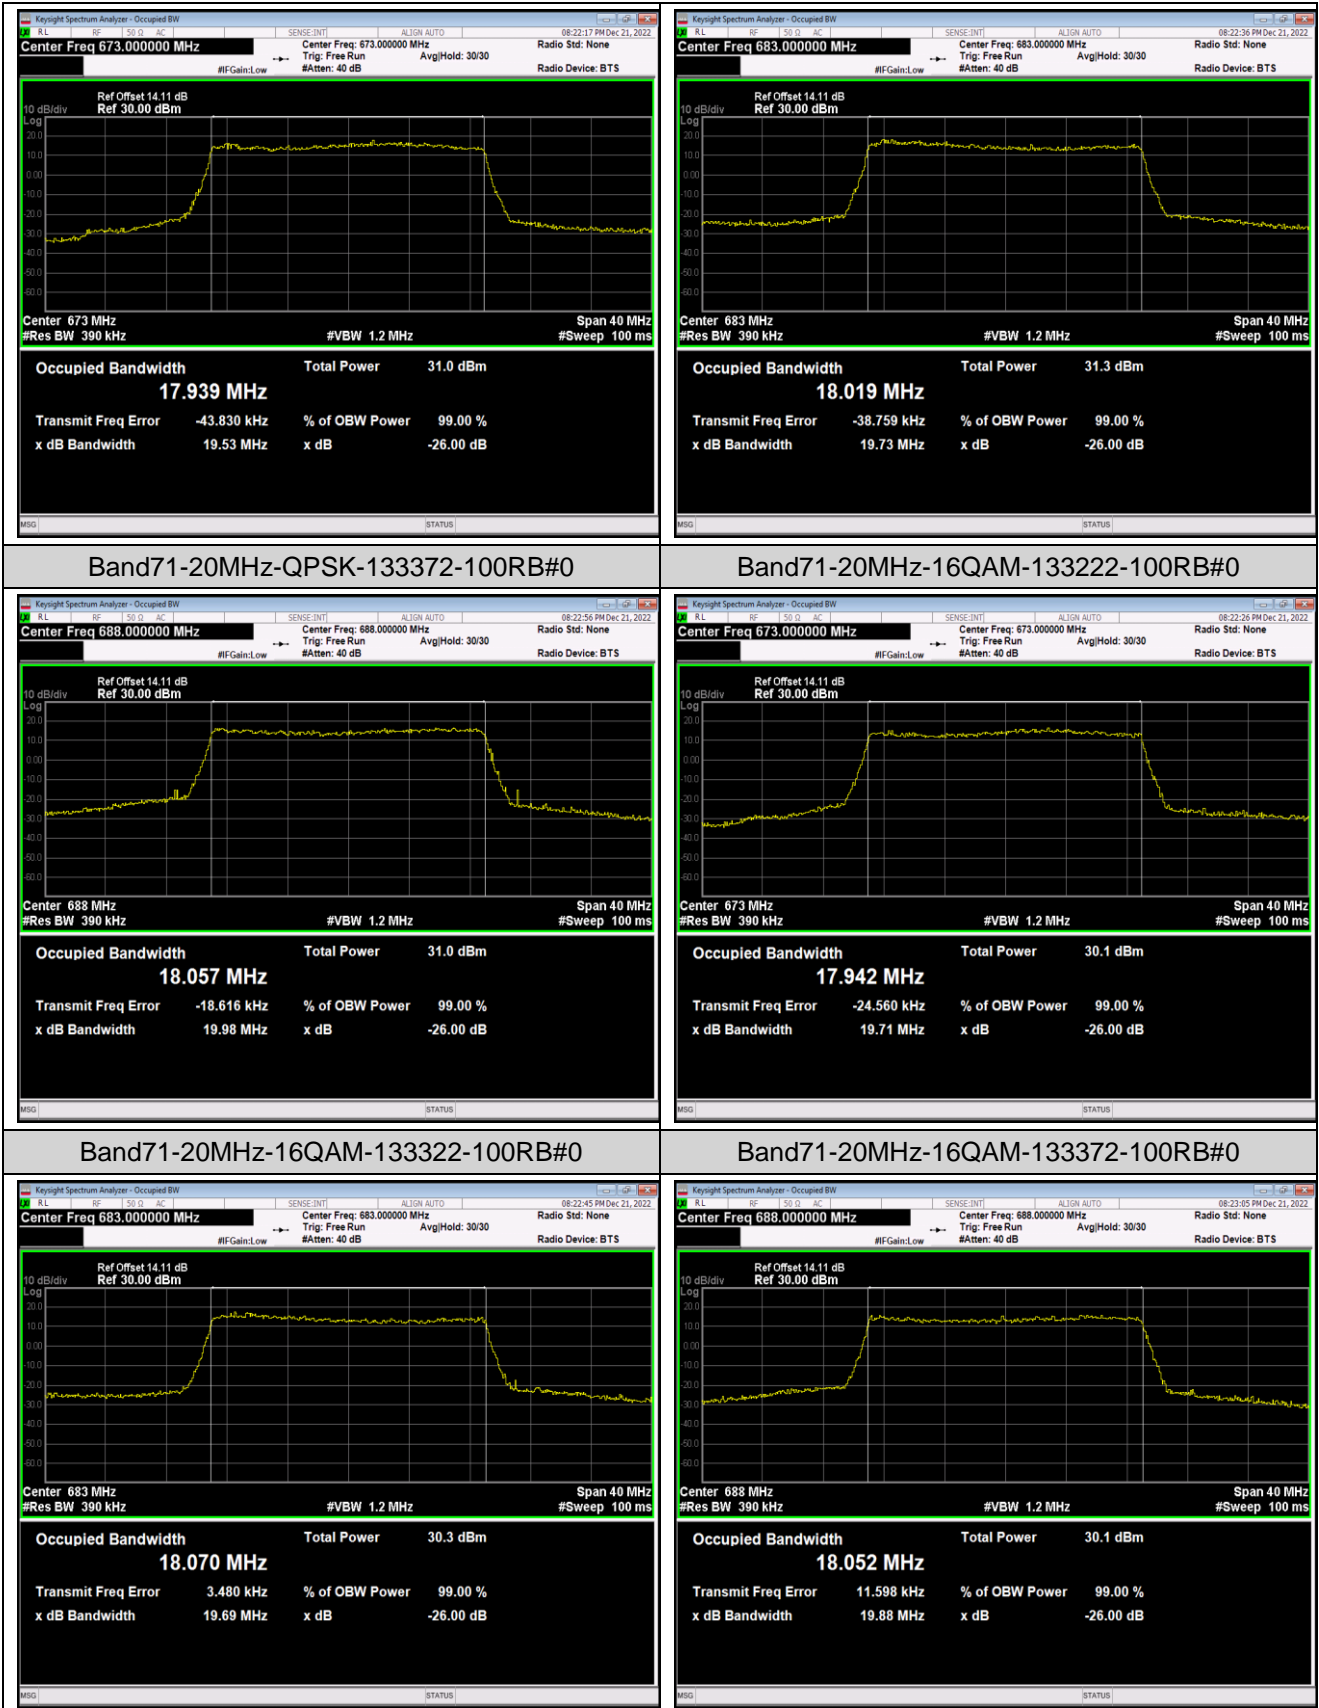

Band71-10MHz-QPSK-133172-50RB#0

Band71-10MHz-QPSK-133297-50RB#0

Appendix D: Band Edge

Test Result (worst case)

Band	Bandwidth	Modulation	Channel	RB Config.	Result (dBm)	Verdict
Band2	1.4MHz	QPSK	18607	1RB#0	-37.79,-23.06	PASS
Band2	1.4MHz	QPSK	18607	1RB#5	-29.25,-38.68	PASS
Band2	1.4MHz	QPSK	18607	6RB#0	-25.20,-25.43	PASS
Band2	1.4MHz	QPSK	19193	1RB#0	-38.84,-29.09	PASS
Band2	1.4MHz	QPSK	19193	1RB#5	-18.65,-36.48	PASS
Band2	1.4MHz	QPSK	19193	6RB#0	-22.11,-22.32	PASS
Band2	1.4MHz	16QAM	18607	1RB#0	-38.90,-24.60	PASS
Band2	1.4MHz	16QAM	18607	1RB#5	-30.63,-38.74	PASS
Band2	1.4MHz	16QAM	18607	6RB#0	-28.08,-28.57	PASS
Band2	1.4MHz	16QAM	19193	1RB#0	-39.97,-30.88	PASS
Band2	1.4MHz	16QAM	19193	1RB#5	-25.12,-37.86	PASS
Band2	1.4MHz	16QAM	19193	6RB#0	-26.37,-26.00	PASS
Band2	20MHz	QPSK	18700	1RB#0	-40.33,-34.51	PASS
Band2	20MHz	QPSK	18700	1RB#99	-33.05,-58.00	PASS
Band2	20MHz	QPSK	18700	100RB#0	-29.02,-32.73	PASS
Band2	20MHz	QPSK	19100	1RB#0	-57.67,-45.26	PASS
Band2	20MHz	QPSK	19100	1RB#99	-34.21,-42.89	PASS
Band2	20MHz	QPSK	19100	100RB#0	-26.23,-22.40	PASS
Band2	20MHz	16QAM	18700	1RB#0	-41.56,-31.27	PASS
Band2	20MHz	16QAM	18700	1RB#99	-35.26,-56.57	PASS
Band2	20MHz	16QAM	18700	100RB#0	-31.61,-35.07	PASS
Band2	20MHz	16QAM	19100	1RB#0	-59.06,-45.24	PASS
Band2	20MHz	16QAM	19100	1RB#99	-33.68,-42.58	PASS
Band2	20MHz	16QAM	19100	100RB#0	-30.65,-27.02	PASS
Band5	1.4MHz	QPSK	20407	1RB#0	-47.12,-27.87	PASS
Band5	1.4MHz	QPSK	20407	1RB#5	-51.55,-41.81	PASS
Band5	1.4MHz	QPSK	20407	6RB#0	-44.54,-32.16	PASS
Band5	1.4MHz	QPSK	20643	1RB#0	-39.45,-51.91	PASS
Band5	1.4MHz	QPSK	20643	1RB#5	-26.63,-49.36	PASS
Band5	1.4MHz	QPSK	20643	6RB#0	-33.67,-44.43	PASS
Band5	1.4MHz	16QAM	20407	1RB#0	-47.94,-30.64	PASS
Band5	1.4MHz	16QAM	20407	1RB#5	-50.67,-43.26	PASS
Band5	1.4MHz	16QAM	20407	6RB#0	-45.74,-32.16	PASS
Band5	1.4MHz	16QAM	20643	1RB#0	-41.72,-51.47	PASS
Band5	1.4MHz	16QAM	20643	1RB#5	-27.16,-49.90	PASS
Band5	1.4MHz	16QAM	20643	6RB#0	-33.87,-44.62	PASS