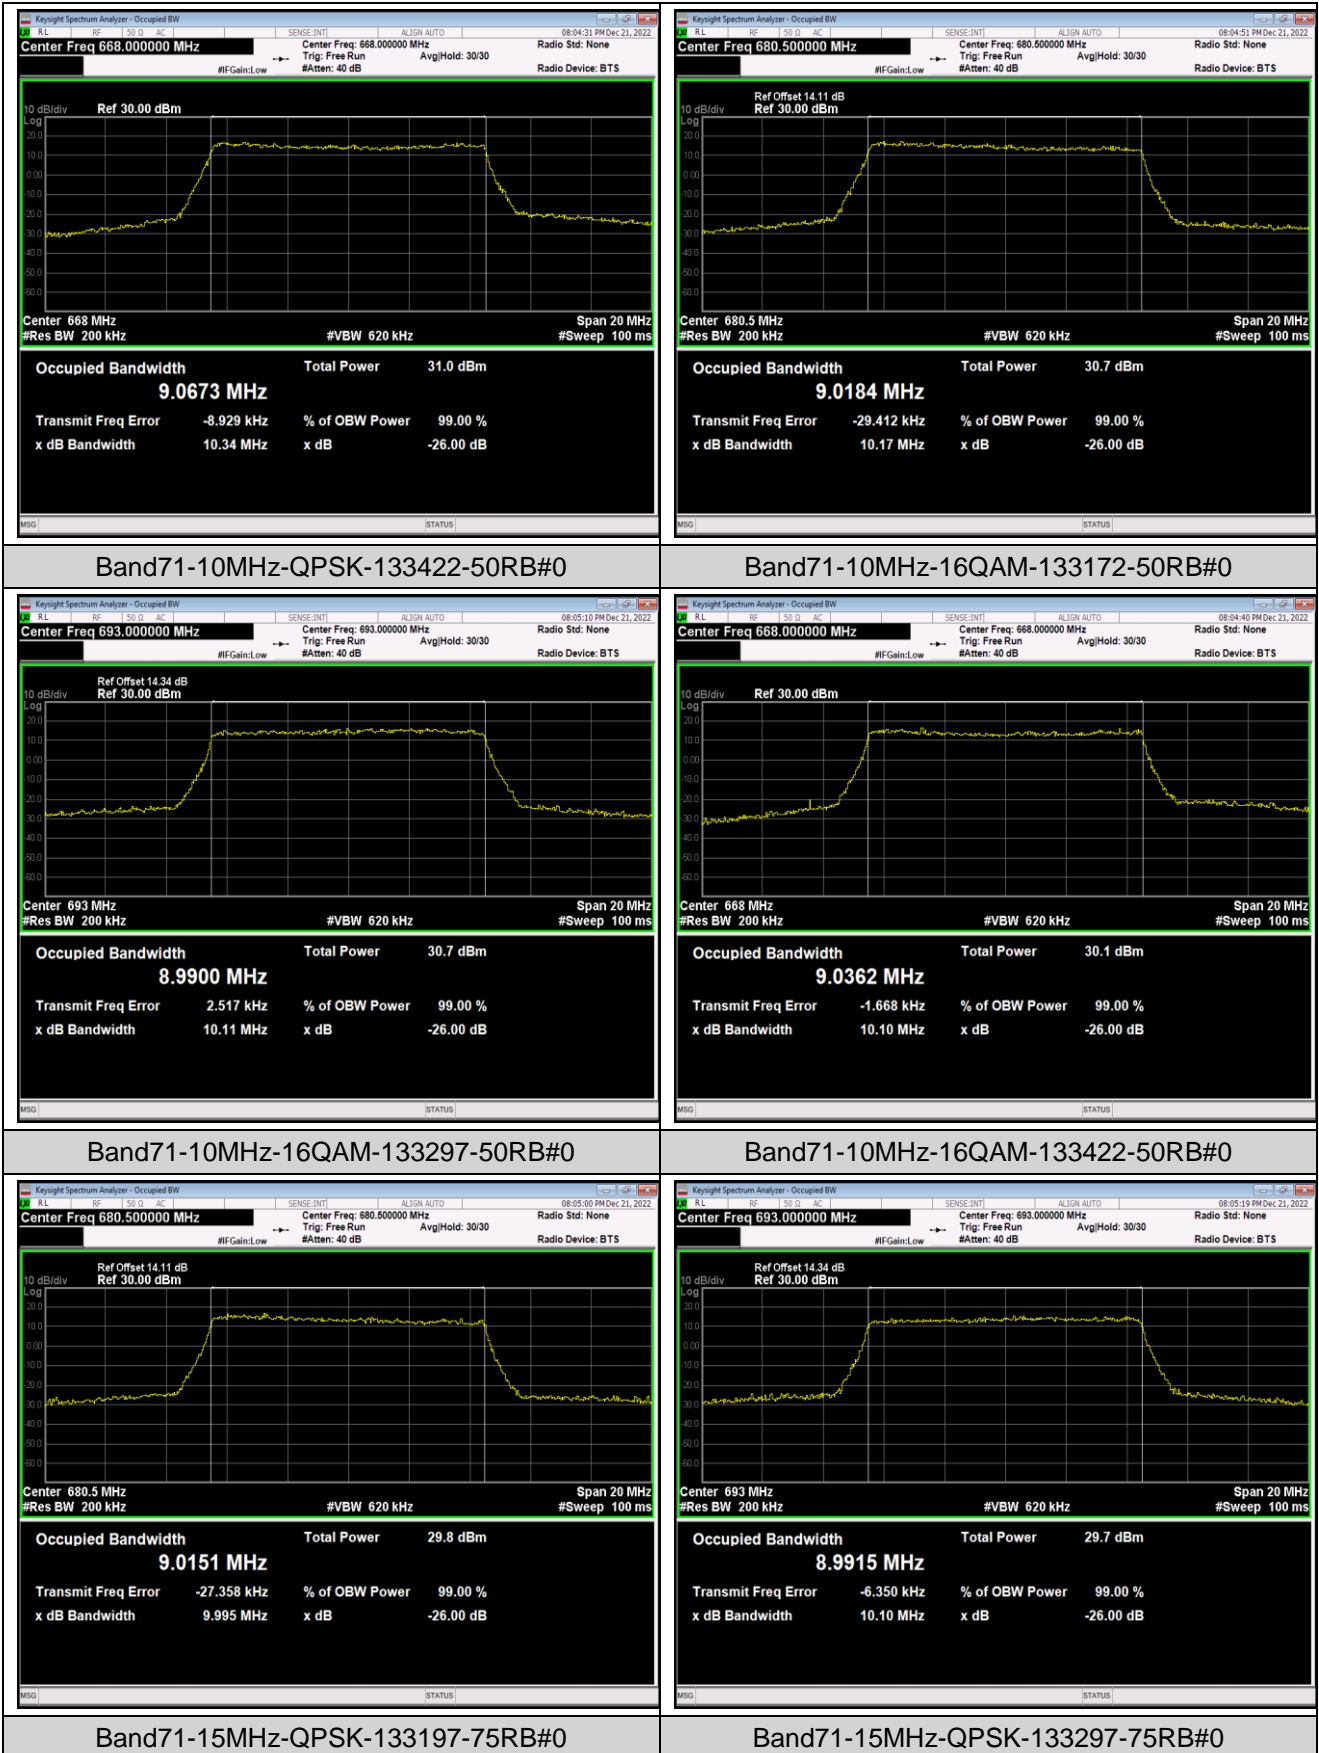

Band71-10MHz-QPSK-133172-50RB#0

Band71-10MHz-QPSK-133297-50RB#0

Appendix D: Band Edge

Test Result (worst case)

Band	Bandwidth	Modulation	Channel	RB Config.	Result (dBm)	Verdict
Band2	1.4MHz	QPSK	18607	1RB#0	-37.79,-23.06	PASS
Band2	1.4MHz	QPSK	18607	1RB#5	-29.25,-38.68	PASS
Band2	1.4MHz	QPSK	18607	6RB#0	-25.20,-25.43	PASS
Band2	1.4MHz	QPSK	19193	1RB#0	-38.84,-29.09	PASS
Band2	1.4MHz	QPSK	19193	1RB#5	-18.65,-36.48	PASS
Band2	1.4MHz	QPSK	19193	6RB#0	-22.11,-22.32	PASS
Band2	1.4MHz	16QAM	18607	1RB#0	-38.90,-24.60	PASS
Band2	1.4MHz	16QAM	18607	1RB#5	-30.63,-38.74	PASS
Band2	1.4MHz	16QAM	18607	6RB#0	-28.08,-28.57	PASS
Band2	1.4MHz	16QAM	19193	1RB#0	-39.97,-30.88	PASS
Band2	1.4MHz	16QAM	19193	1RB#5	-25.12,-37.86	PASS
Band2	1.4MHz	16QAM	19193	6RB#0	-26.37,-26.00	PASS
Band2	20MHz	QPSK	18700	1RB#0	-40.33,-34.51	PASS
Band2	20MHz	QPSK	18700	1RB#99	-33.05,-58.00	PASS
Band2	20MHz	QPSK	18700	100RB#0	-29.02,-32.73	PASS
Band2	20MHz	QPSK	19100	1RB#0	-57.67,-45.26	PASS
Band2	20MHz	QPSK	19100	1RB#99	-34.21,-42.89	PASS
Band2	20MHz	QPSK	19100	100RB#0	-26.23,-22.40	PASS
Band2	20MHz	16QAM	18700	1RB#0	-41.56,-31.27	PASS
Band2	20MHz	16QAM	18700	1RB#99	-35.26,-56.57	PASS
Band2	20MHz	16QAM	18700	100RB#0	-31.61,-35.07	PASS
Band2	20MHz	16QAM	19100	1RB#0	-59.06,-45.24	PASS
Band2	20MHz	16QAM	19100	1RB#99	-33.68,-42.58	PASS
Band2	20MHz	16QAM	19100	100RB#0	-30.65,-27.02	PASS
Band5	1.4MHz	QPSK	20407	1RB#0	-47.12,-27.87	PASS
Band5	1.4MHz	QPSK	20407	1RB#5	-51.55,-41.81	PASS
Band5	1.4MHz	QPSK	20407	6RB#0	-44.54,-32.16	PASS
Band5	1.4MHz	QPSK	20643	1RB#0	-39.45,-51.91	PASS
Band5	1.4MHz	QPSK	20643	1RB#5	-26.63,-49.36	PASS
Band5	1.4MHz	QPSK	20643	6RB#0	-33.67,-44.43	PASS
Band5	1.4MHz	16QAM	20407	1RB#0	-47.94,-30.64	PASS
Band5	1.4MHz	16QAM	20407	1RB#5	-50.67,-43.26	PASS
Band5	1.4MHz	16QAM	20407	6RB#0	-45.74,-32.16	PASS
Band5	1.4MHz	16QAM	20643	1RB#0	-41.72,-51.47	PASS
Band5	1.4MHz	16QAM	20643	1RB#5	-27.16,-49.90	PASS
Band5	1.4MHz	16QAM	20643	6RB#0	-33.87,-44.62	PASS