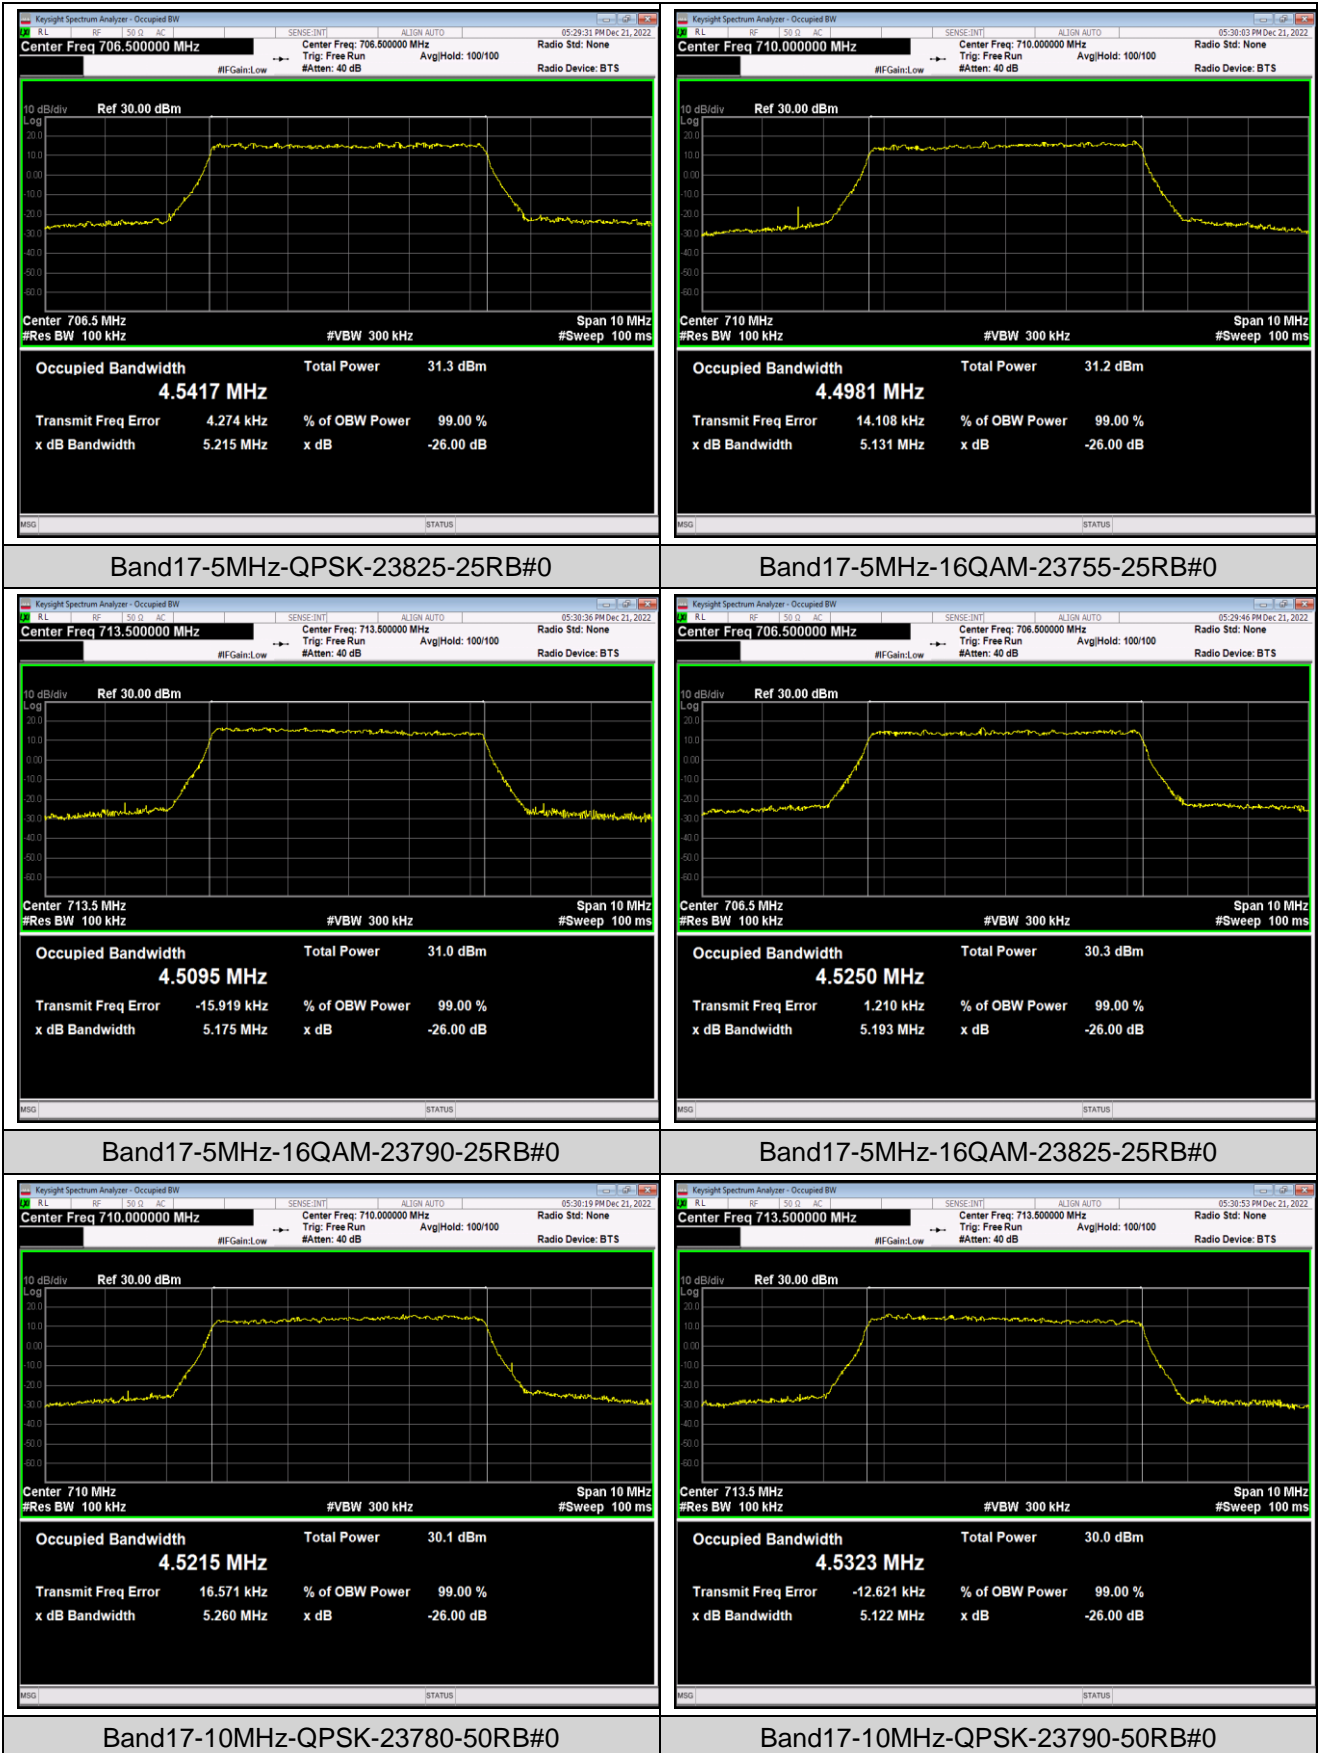

Band17-5MHz-QPSK-23755-25RB#0

Band17-5MHz-QPSK-23790-25RB#0