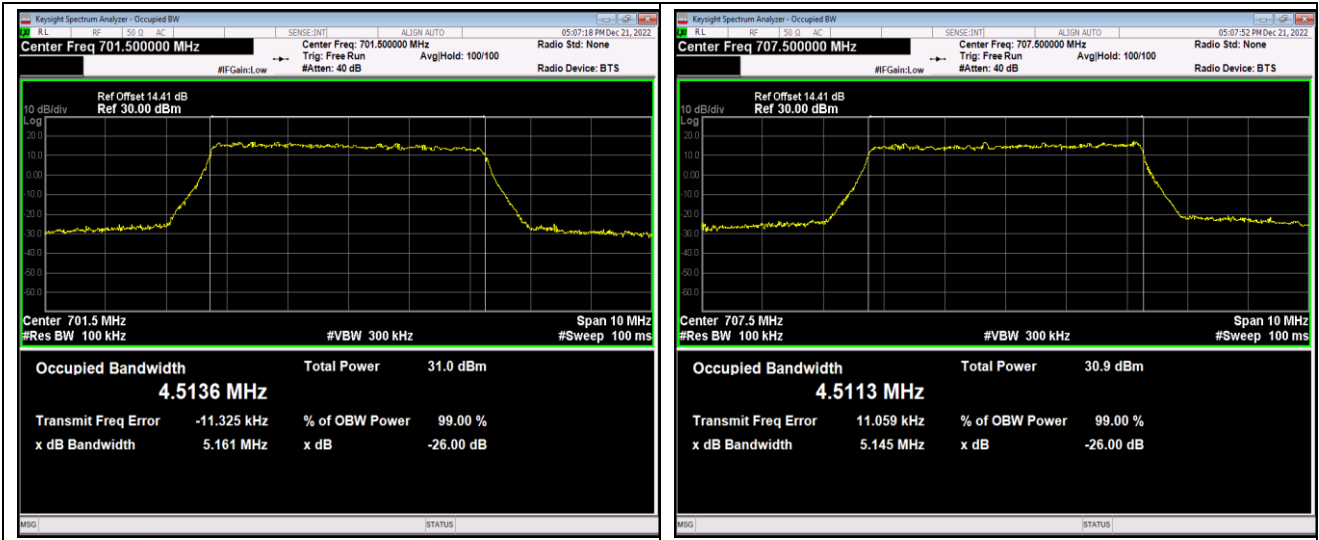

Band12-5MHz-QPSK-23035-25RB#0

Band12-5MHz-QPSK-23095-25RB#0

Band12-5MHz-QPSK-23155-25RB#0

Band12-5MHz-16QAM-23035-25RB#0