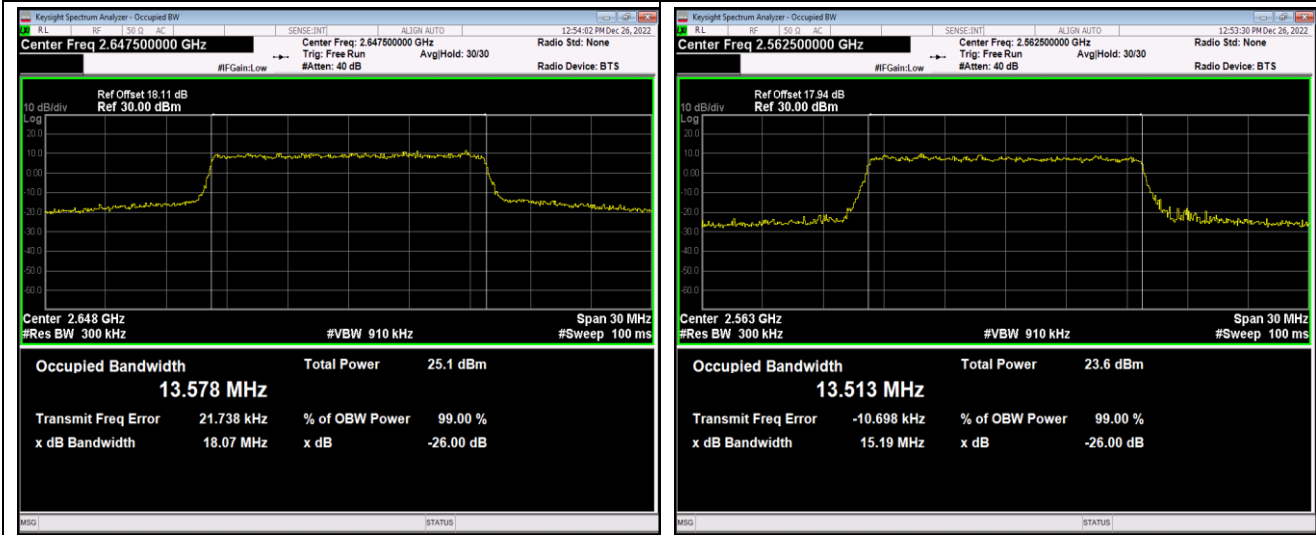

Band41-15MHz-QPSK-41165-75RB#0

Band41-15MHz-16QAM-40315-75RB#0

Band41-15MHz-16QAM-40740-75RB#0

Band41-15MHz-16QAM-41165-75RB#0