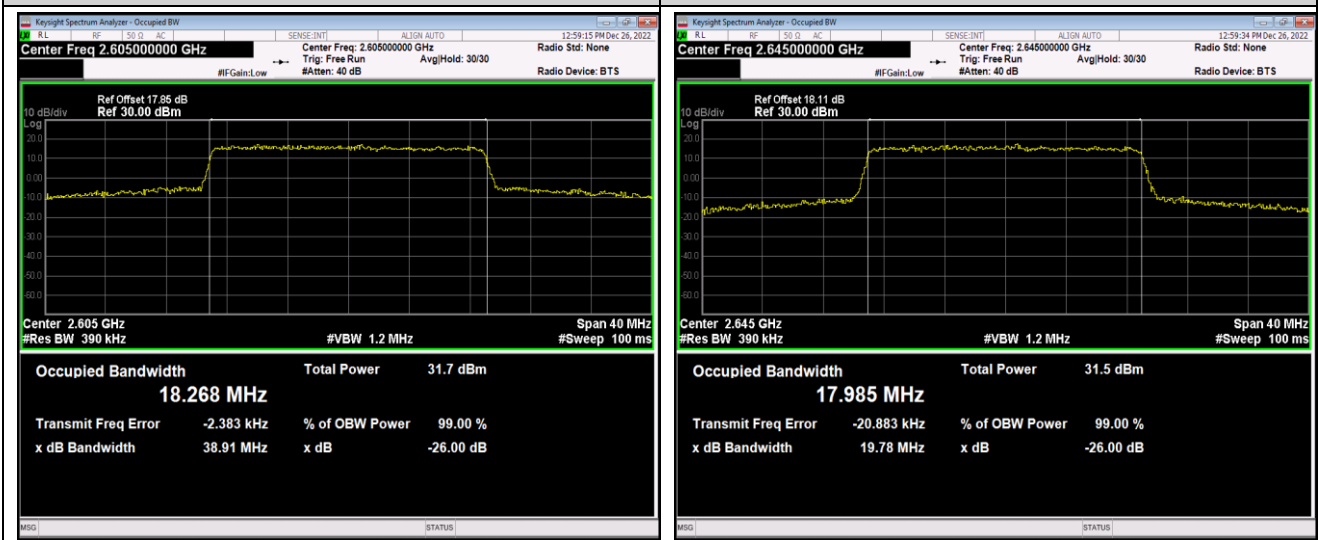

Band41-20MHz-16QAM-40740-100RB#0

Band41-20MHz-16QAM-41140-100RB#0

Band66-1.4MHz-QPSK-131979-6RB#0

Band66-1.4MHz-QPSK-132322-6RB#0