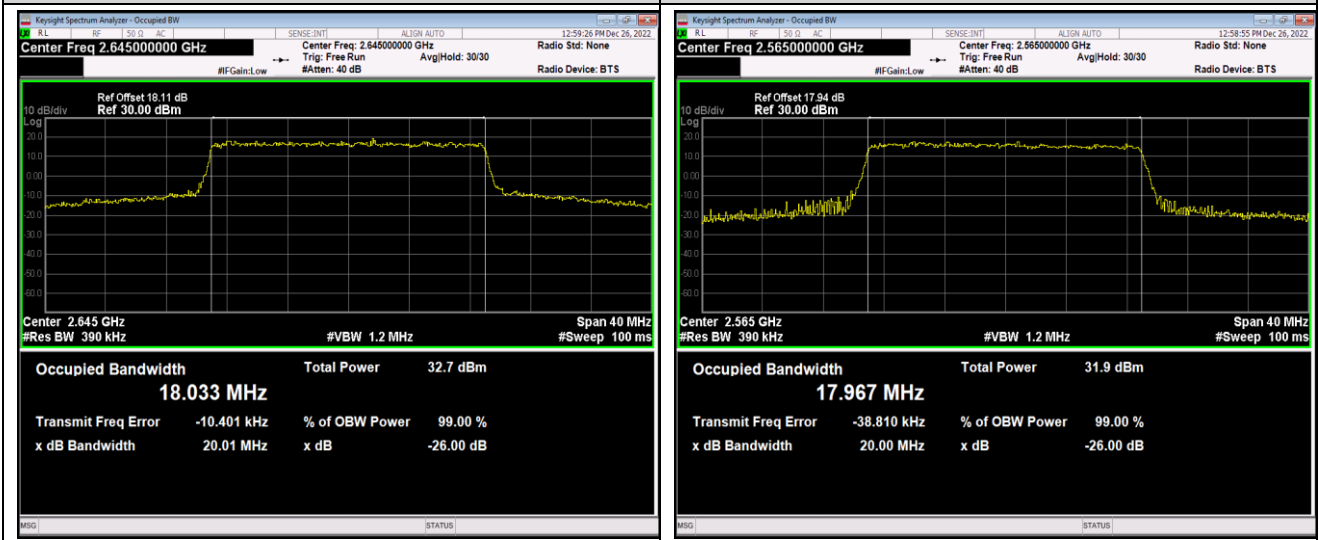

Band41-20MHz-QPSK-41140-100RB#0

Band41-20MHz-16QAM-40340-100RB#0

Band41-20MHz-16QAM-40740-100RB#0

Band41-20MHz-16QAM-41140-100RB#0