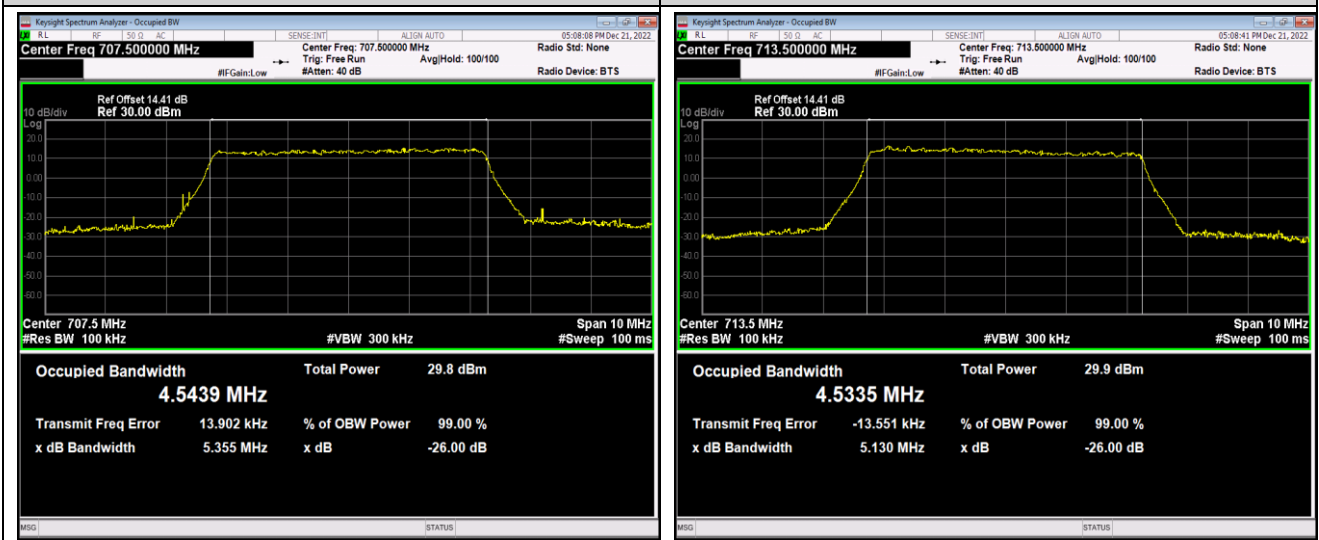

Band12-5MHz-16QAM-23095-25RB#0

Band12-5MHz-16QAM-23155-25RB#0

Band12-10MHz-QPSK-23060-50RB#0

Band12-10MHz-QPSK-23095-50RB#0