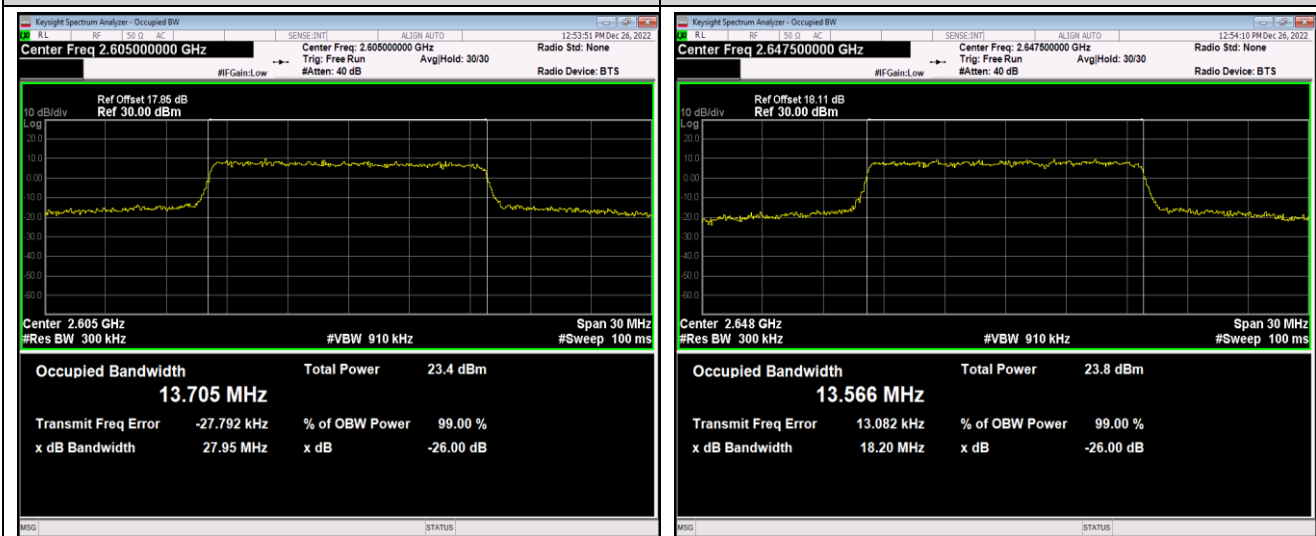

Band41-15MHz-16QAM-40740-75RB#0

Band41-15MHz-16QAM-41165-75RB#0

Band41-20MHz-QPSK-40340-100RB#0

Band41-20MHz-QPSK-40740-100RB#0