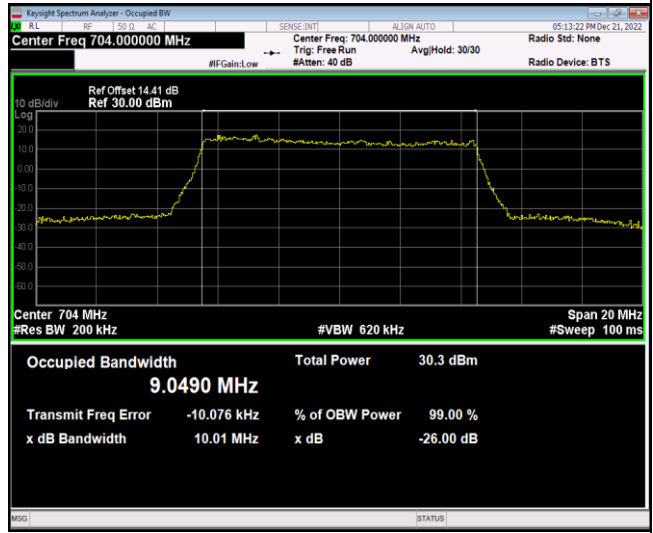

Band12-5MHz-16QAM-23155-25RB#0

Band12-10MHz-QPSK-23060-50RB#0

Band12-10MHz-QPSK-23095-50RB#0

Band12-10MHz-QPSK-23130-50RB#0

Band12-10MHz-16QAM-23060-50RB#0

Band12-10MHz-16QAM-23095-50RB#0

Band12-10MHz-16QAM-23130-50RB#0