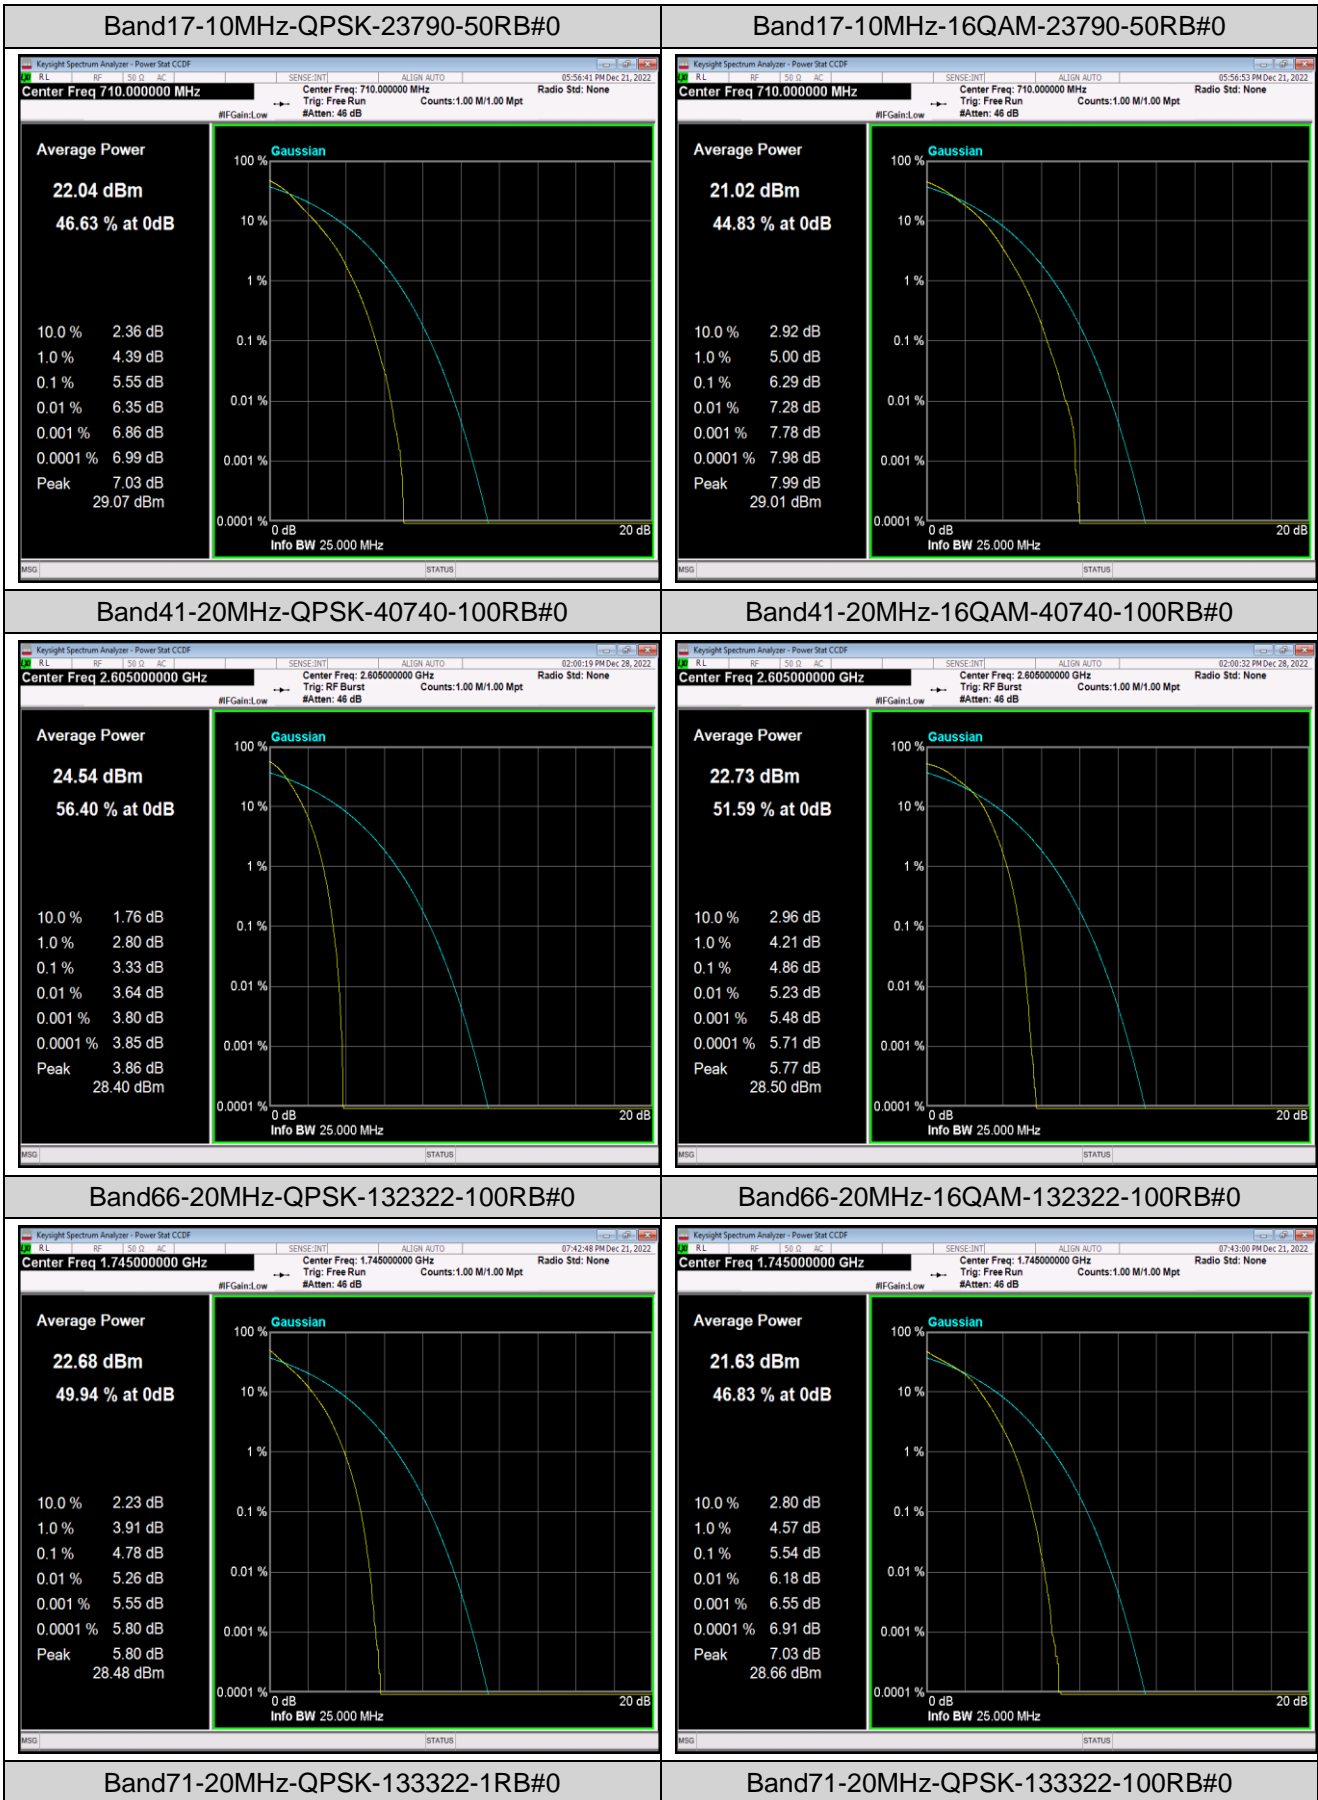

## Appendix C: 26dB Bandwidth and Occupied Bandwidth