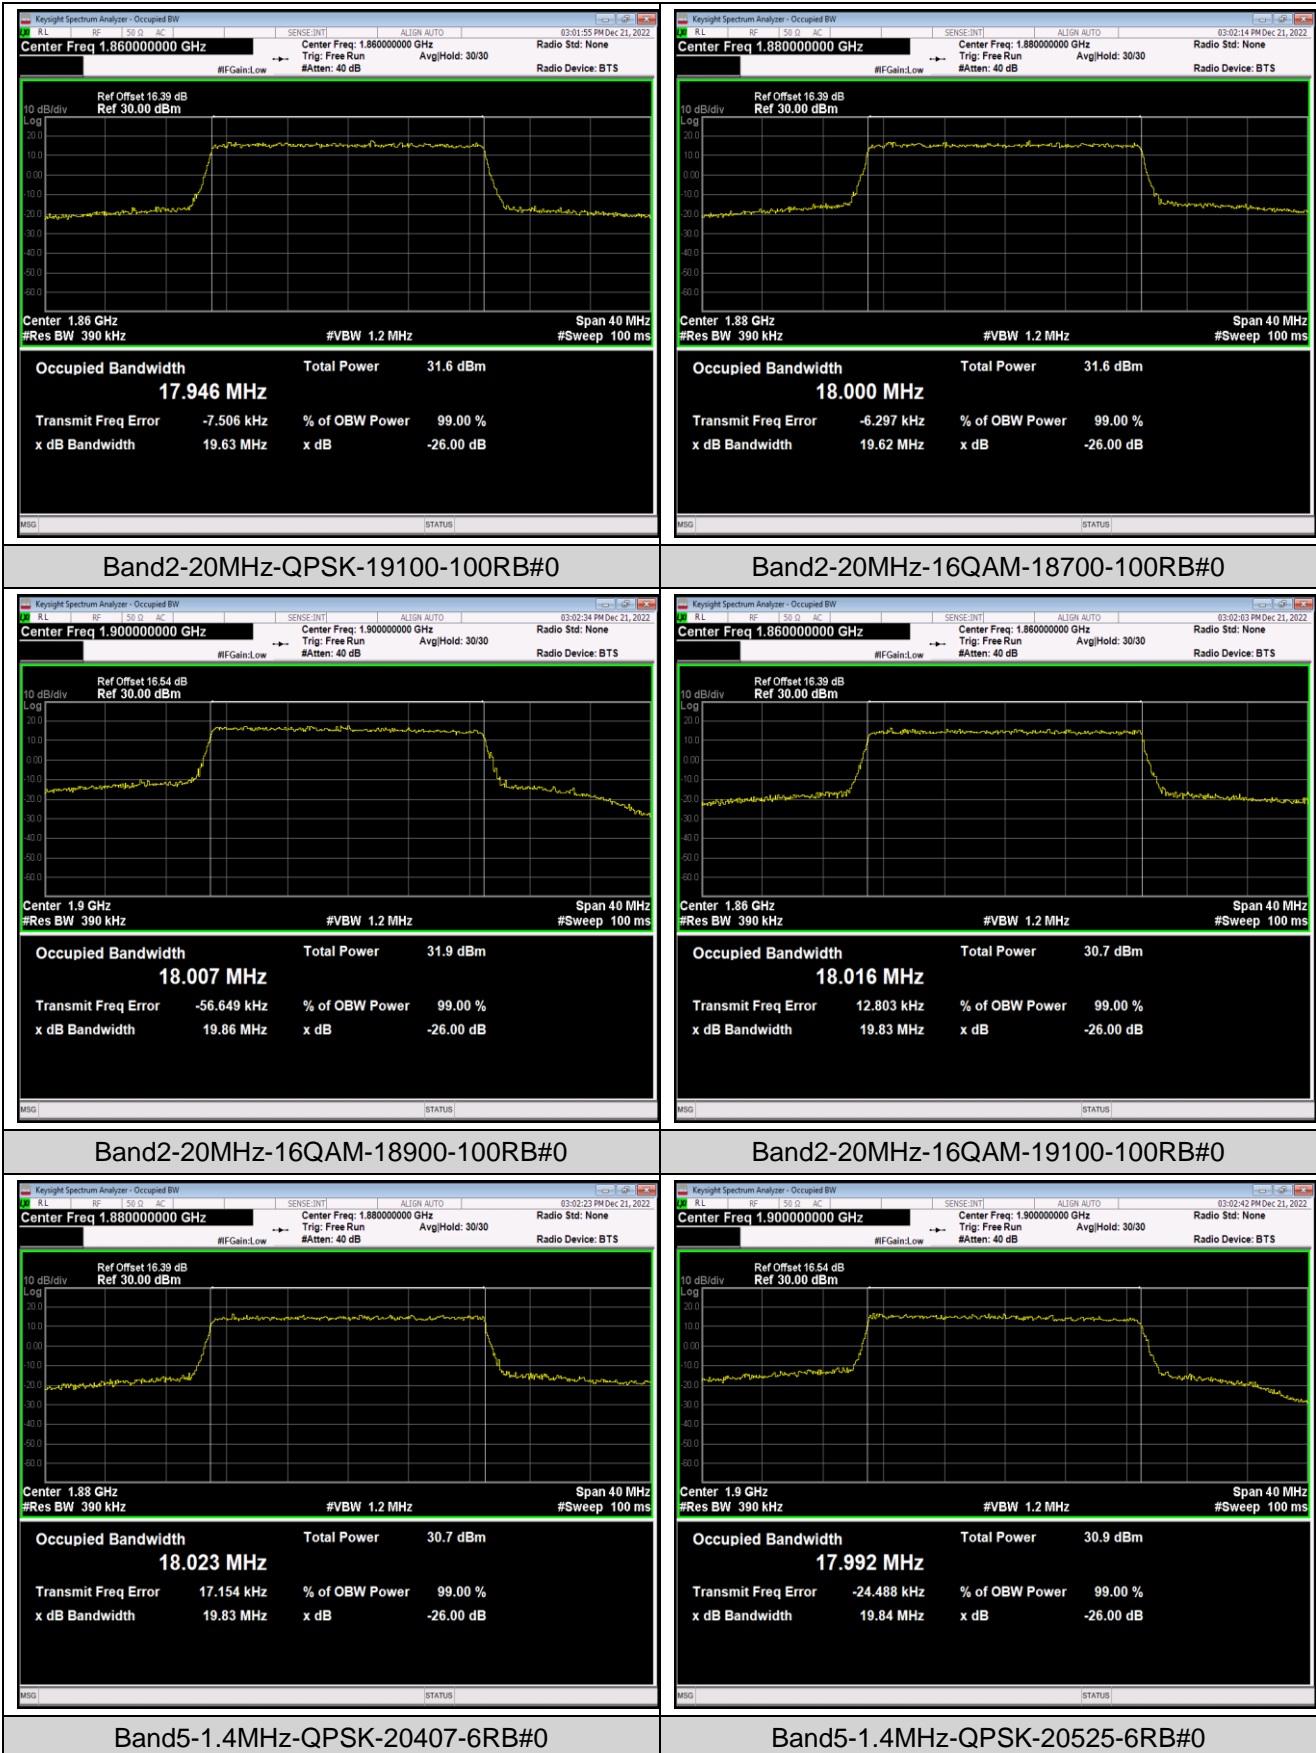

Band2-10MHz-16QAM-18650-50RB#0

Band2-10MHz-16QAM-18900-50RB#0

Band2-10MHz-16QAM-19150-50RB#0

Band2-15MHz-QPSK-18675-75RB#0

Band2-15MHz-QPSK-18900-75RB#0

Band5-1.4MHz-QPSK-20643-6RB#0

Band5-1.4MHz-16QAM-20407-6RB#0