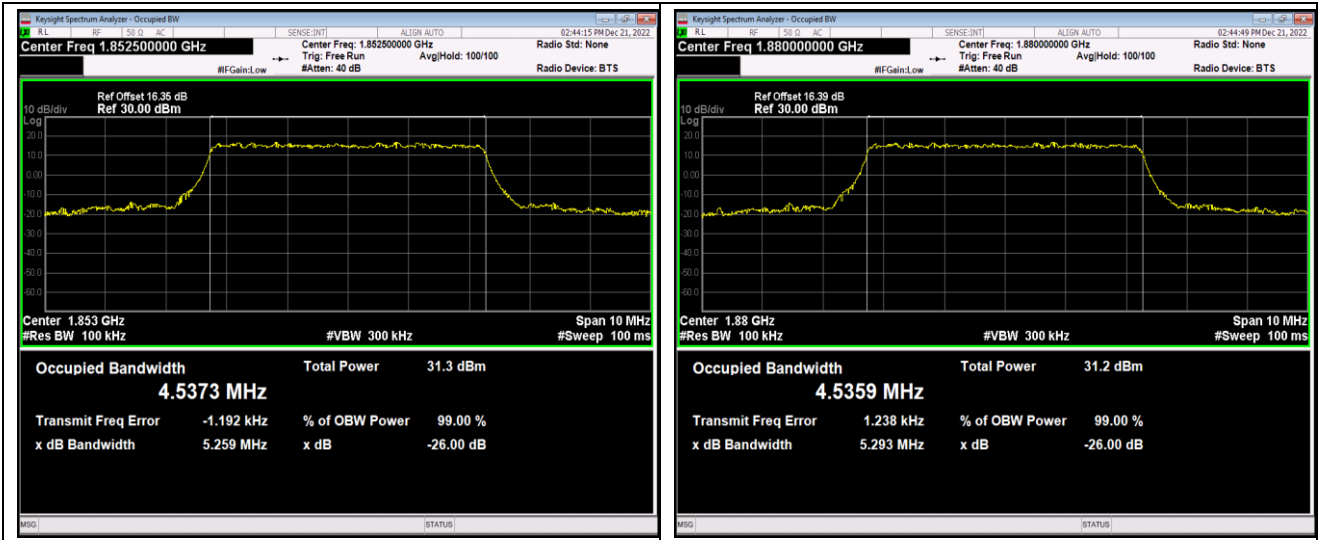

Band2-5MHz-QPSK-19175-25RB#0

Band2-5MHz-16QAM-18625-25RB#0