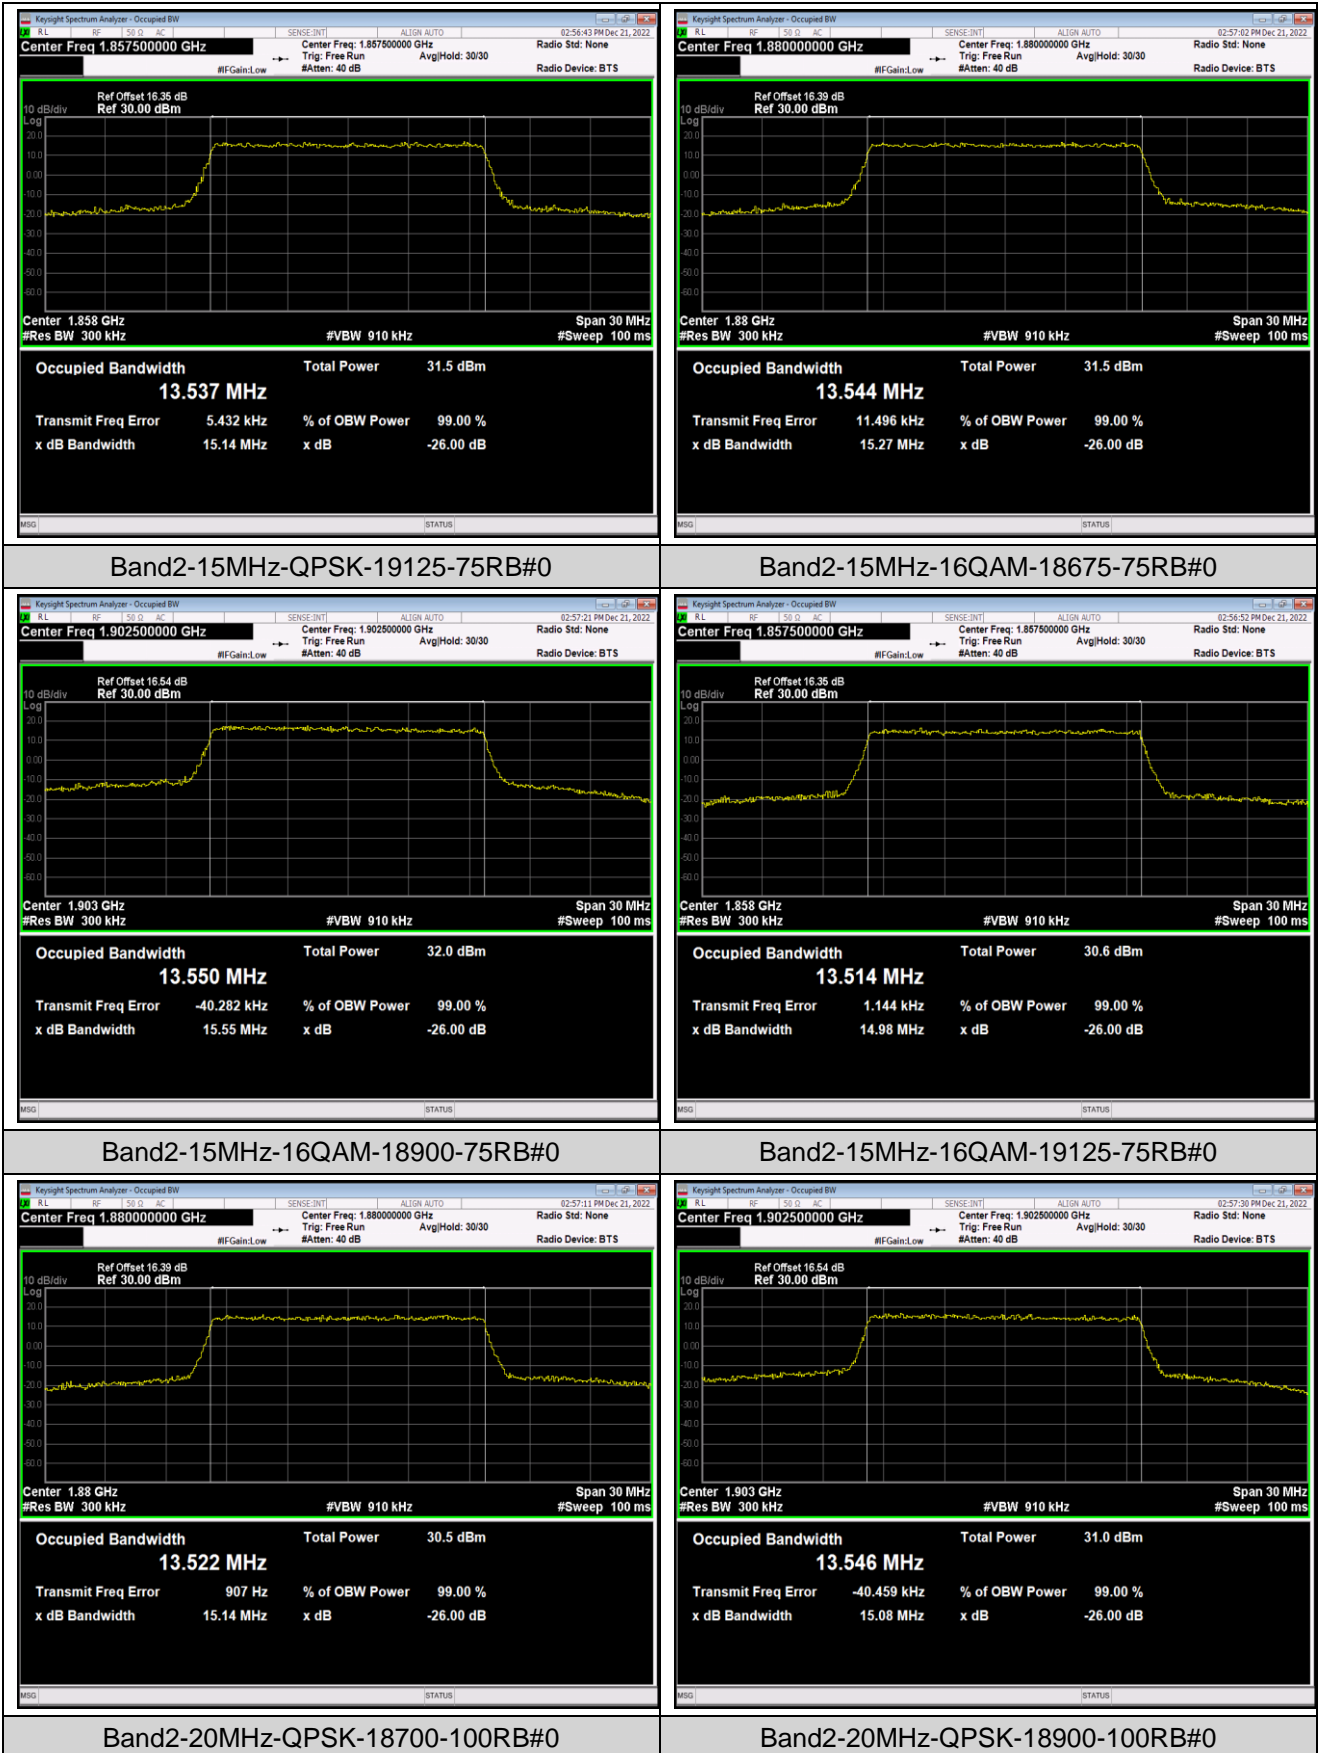

Band2-10MHz-16QAM-18650-50RB#0

Band2-10MHz-16QAM-18900-50RB#0

Band2-10MHz-16QAM-19150-50RB#0

Band2-15MHz-QPSK-18675-75RB#0

Band2-15MHz-QPSK-18900-75RB#0

Band5-1.4MHz-QPSK-20643-6RB#0

Band5-1.4MHz-16QAM-20407-6RB#0