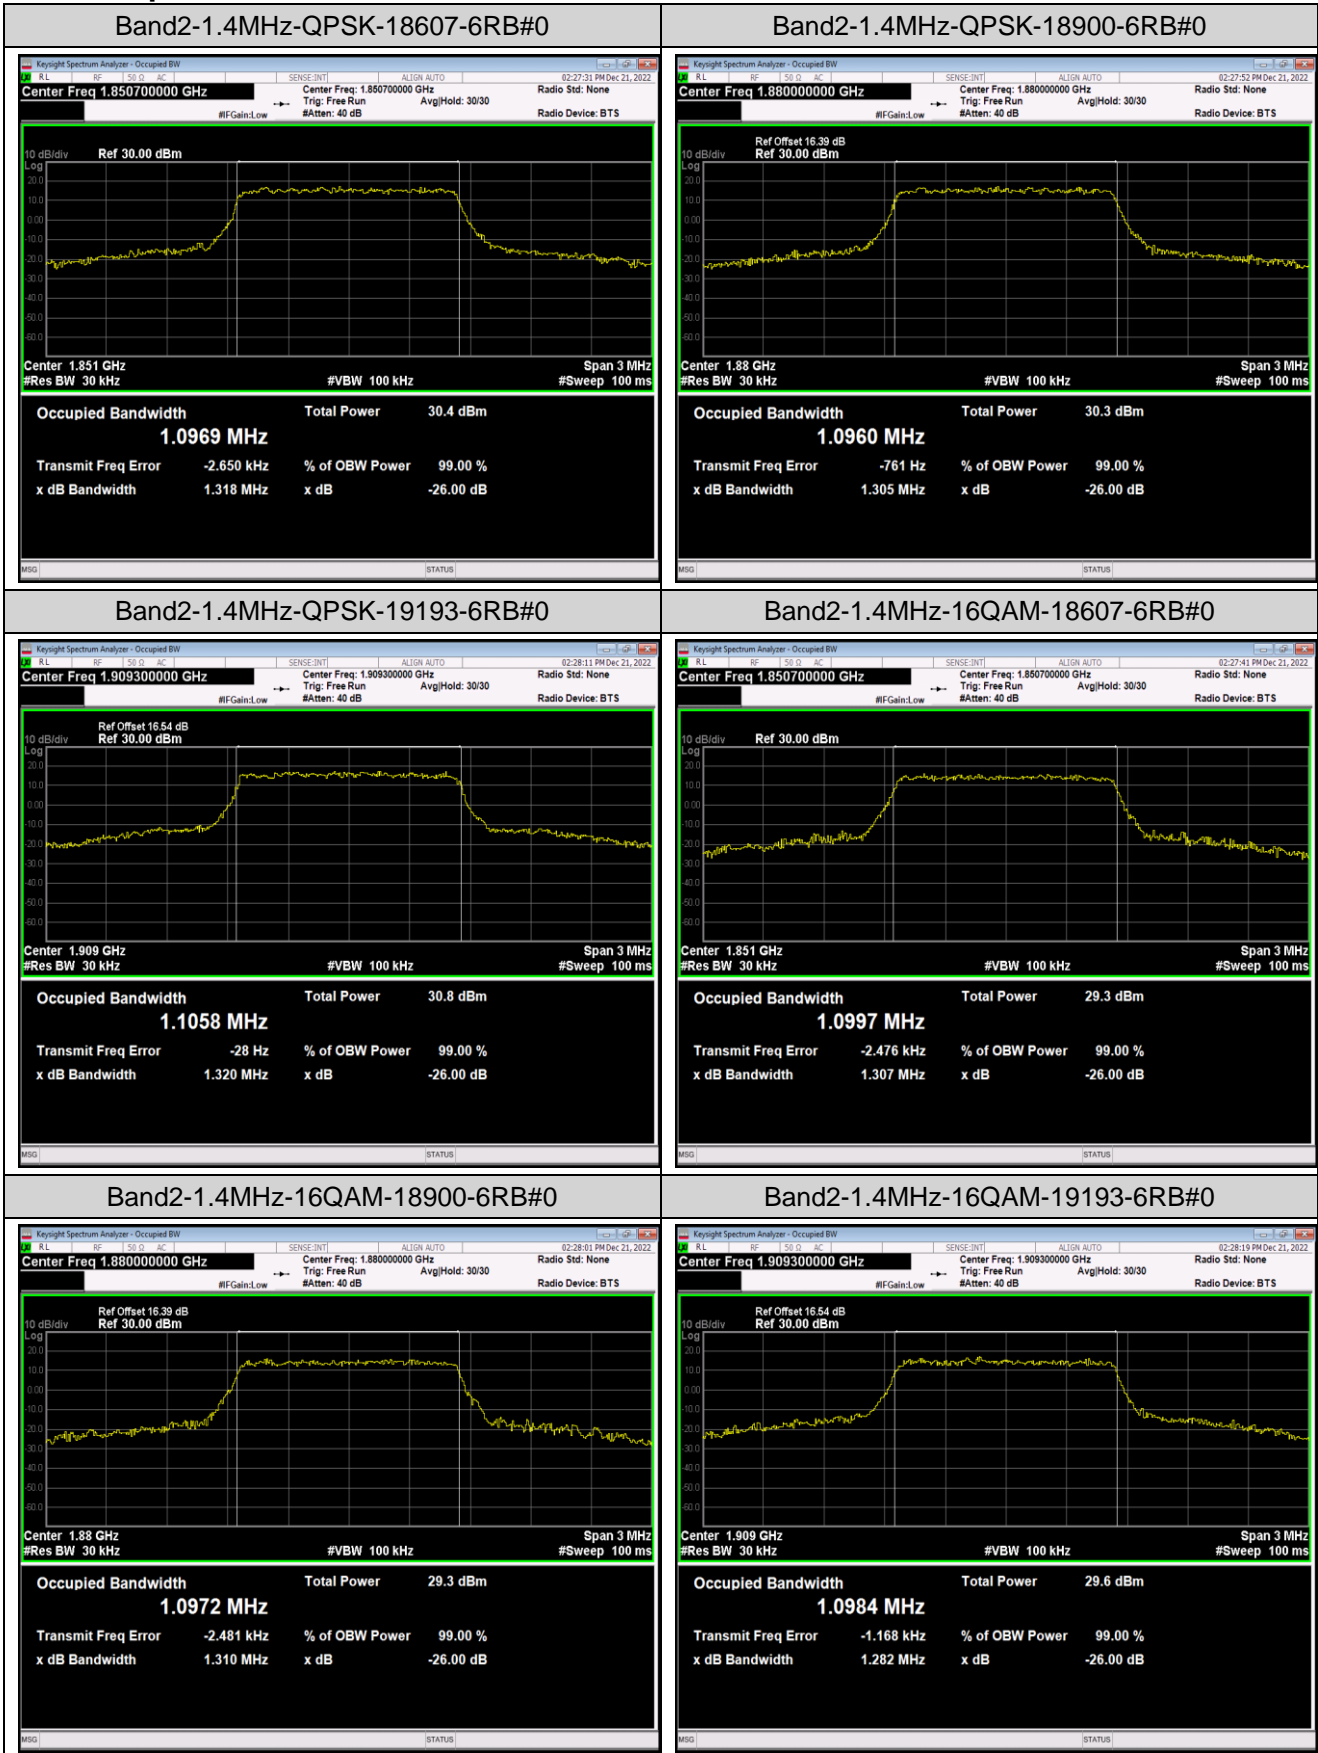

Test Graphs