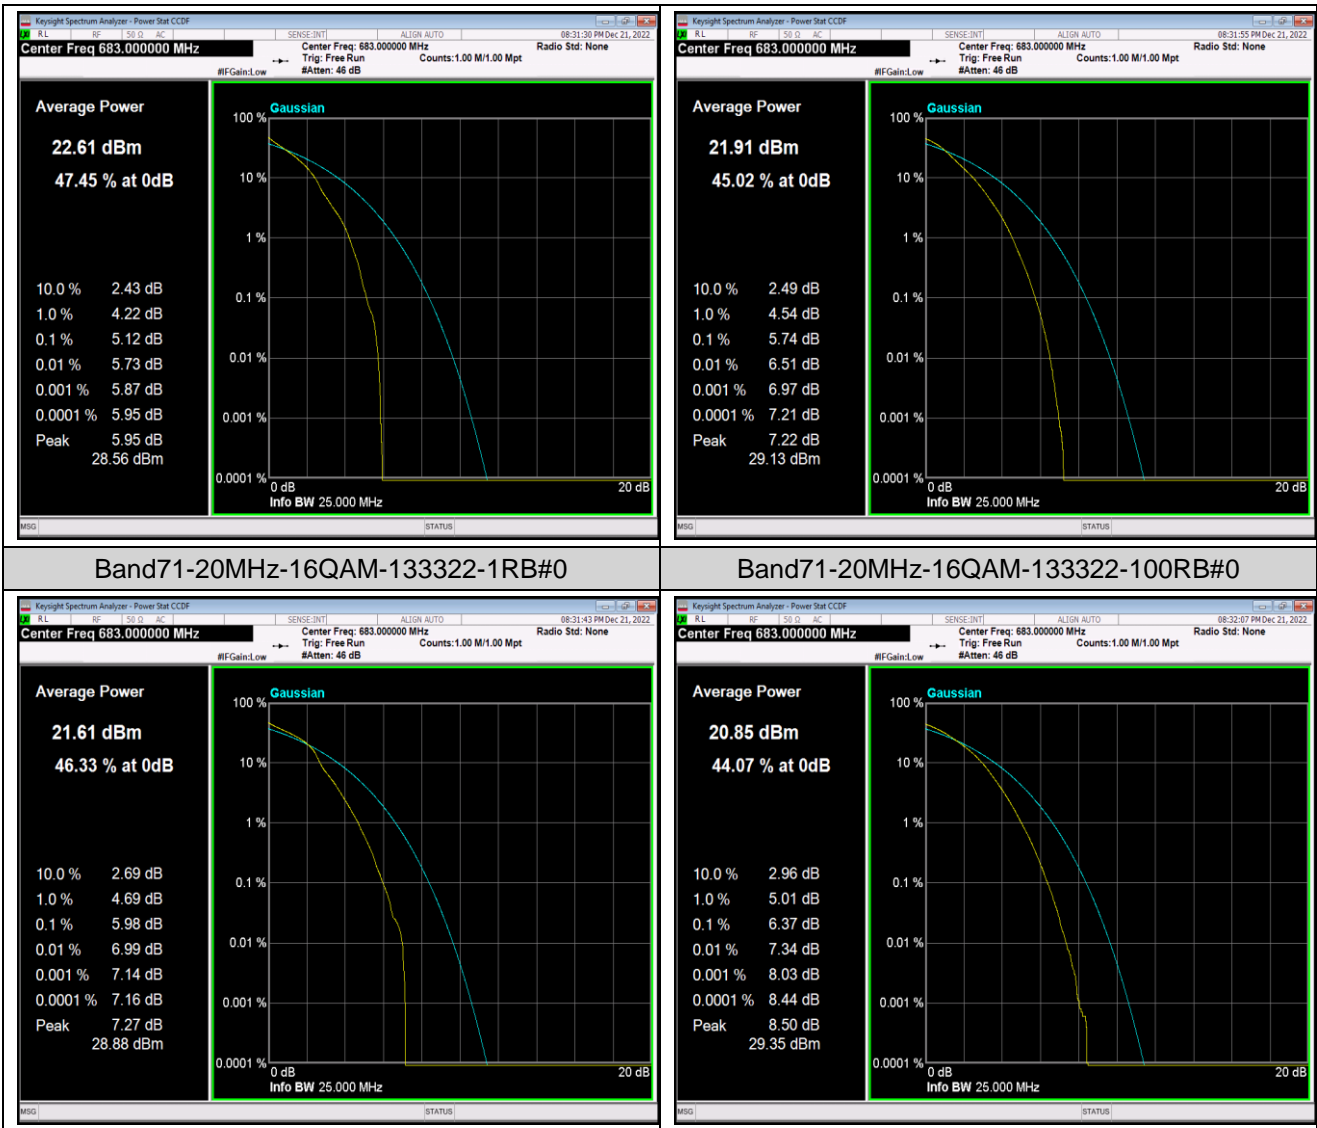

## Appendix C: 26dB Bandwidth and Occupied Bandwidth