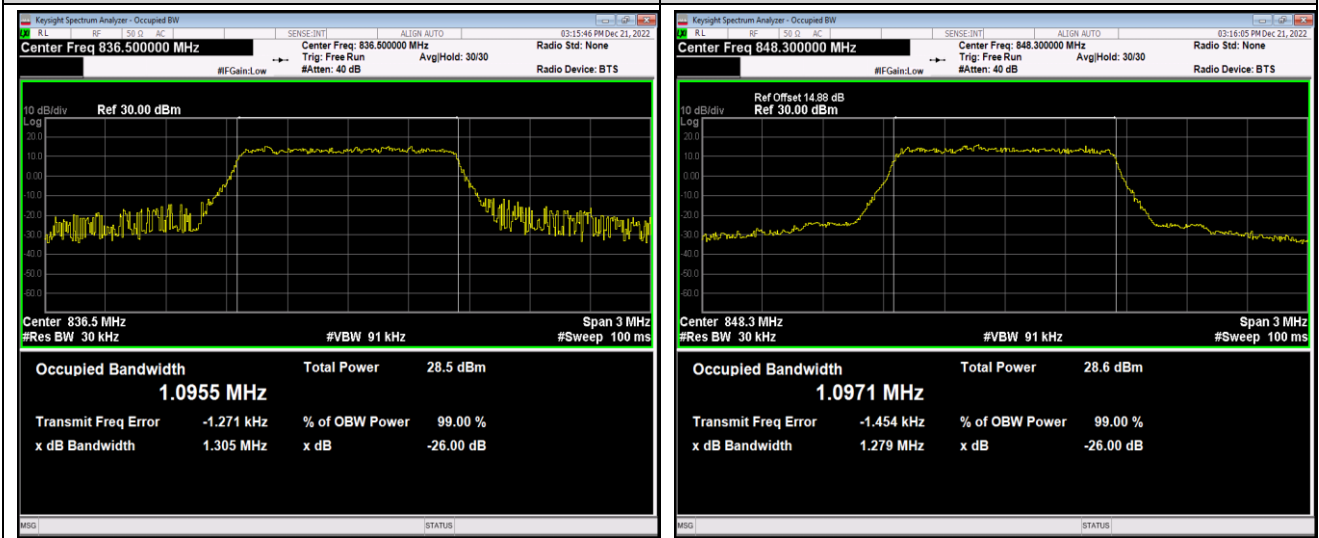

Band5-1.4MHz-16QAM-20525-6RB#0

Band5-1.4MHz-16QAM-20643-6RB#0

Band5-3MHz-QPSK-20415-15RB#0

Band5-3MHz-QPSK-20525-15RB#0