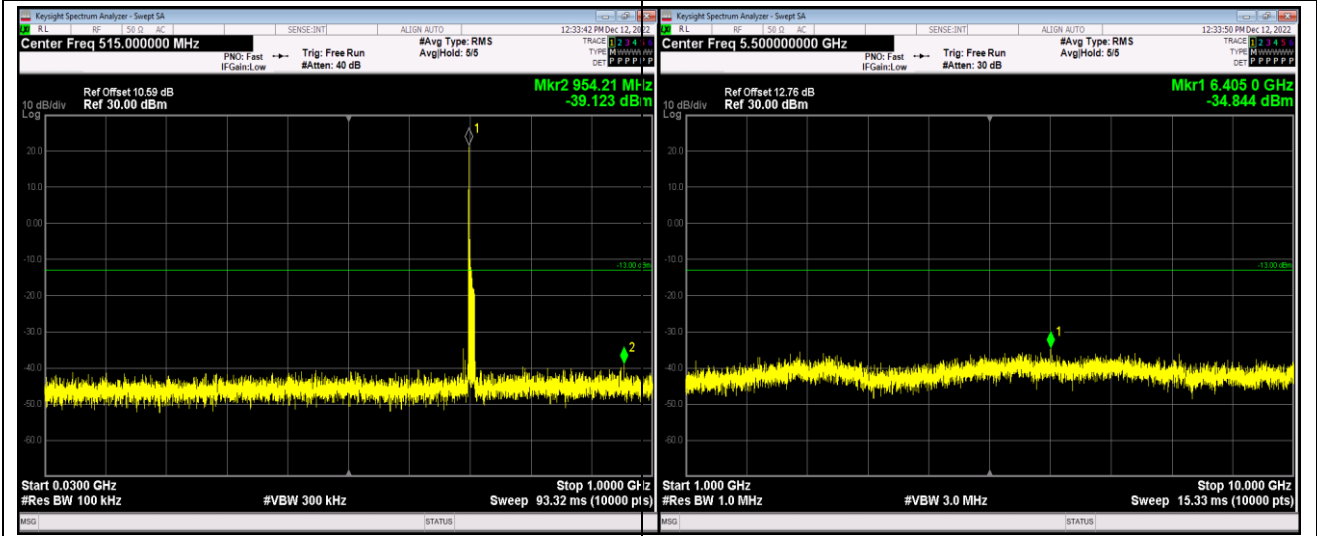

Band17-10MHz-QPSK-23800-1RB#0-Range1:30~1000MHz

Band17-10MHz-QPSK-23800-1RB#0-Range2:1000~10000MHz