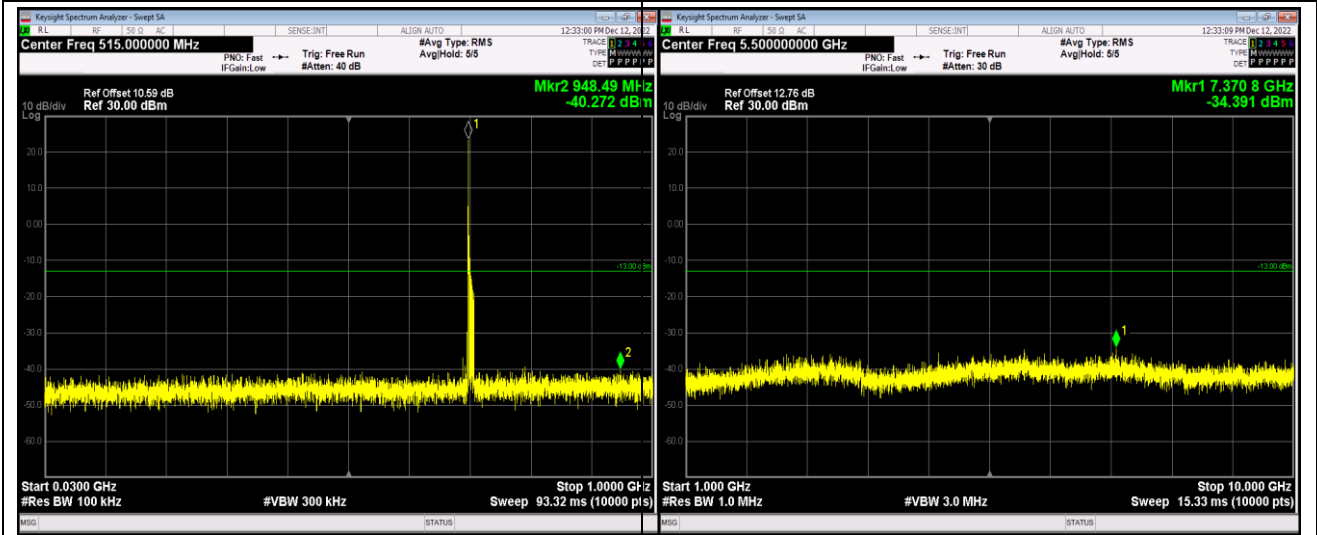

Band17-10MHz-QPSK-23790-1RB#0-Range1:30~1000MHz

Band17-10MHz-QPSK-23800-1RB#0-Range2:1000~10000MHz

Band17-10MHz-QPSK-23790-1RB#0-Range2:1000~10000MHz

Band17-10MHz-QPSK-23800-1RB#0-Range1:30~1000MHz