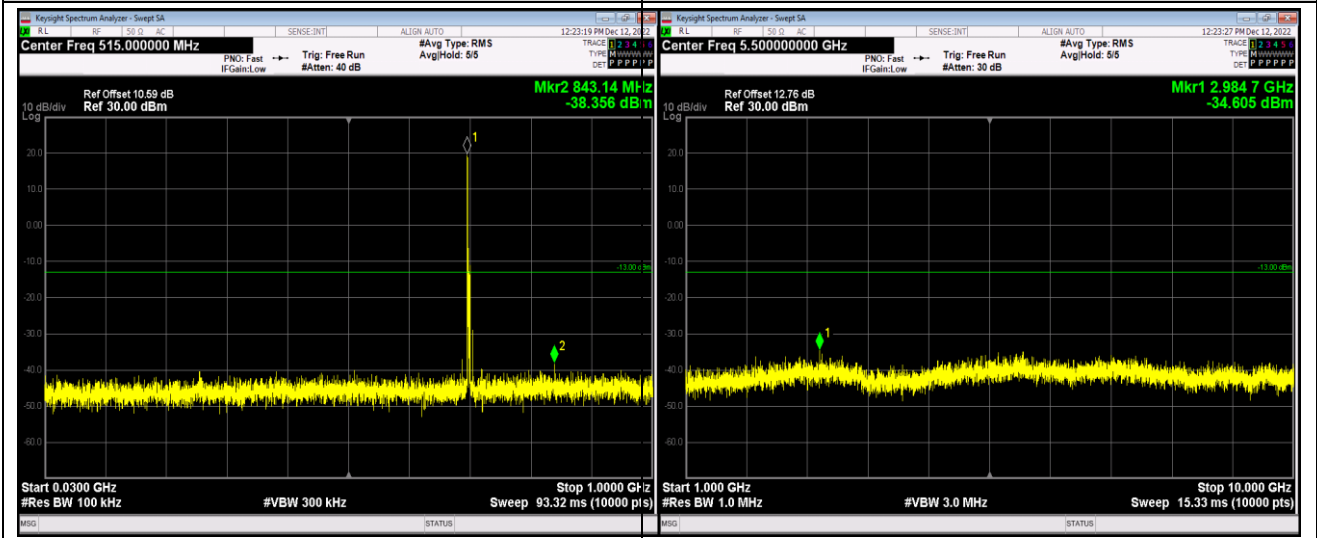

Band17-5MHz-16QAM-23755-1RB#0-Range1:30~1000MHz

Band17-5MHz-16QAM-23755-1RB#0-Range2:1000~10000MHz