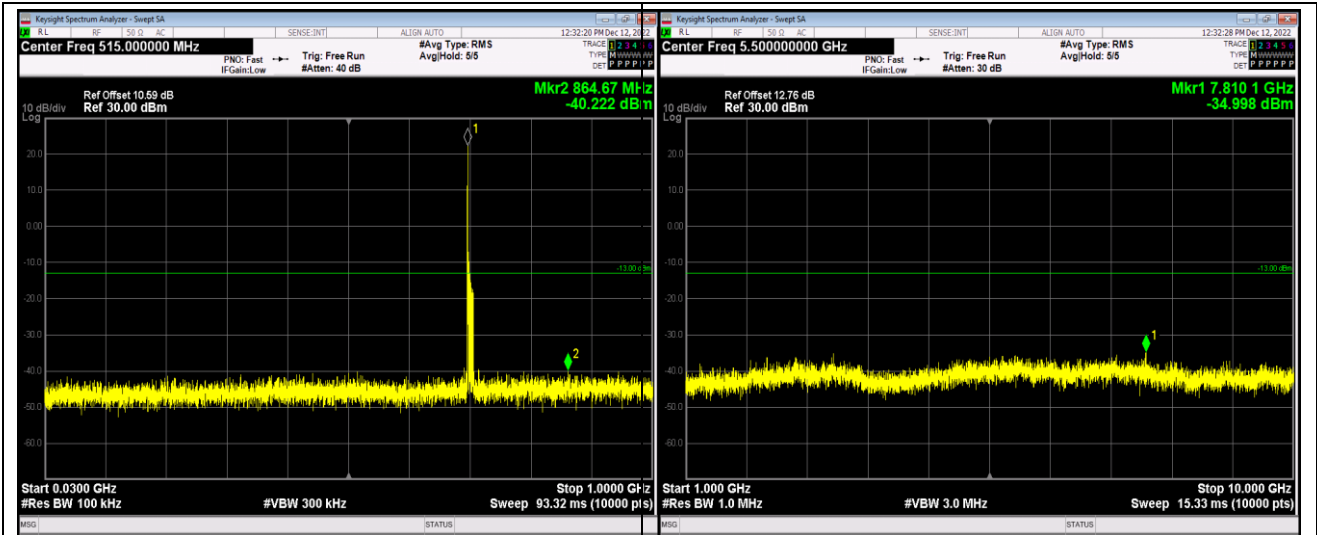

Band17-5MHz-QPSK-23825-1RB#0-Range1:30~1000MHz

Band17-5MHz-QPSK-23825-1RB#0-Range2:1000~10000MHz

Band17-5MHz-16QAM-23755-1RB#0-Range1:30~1000MHz

Band17-5MHz-16QAM-23755-1RB#0-Range2:1000~10000MHz

Band17-10MHz-QPSK-23790-1RB#0-Range1:30~1000MHz