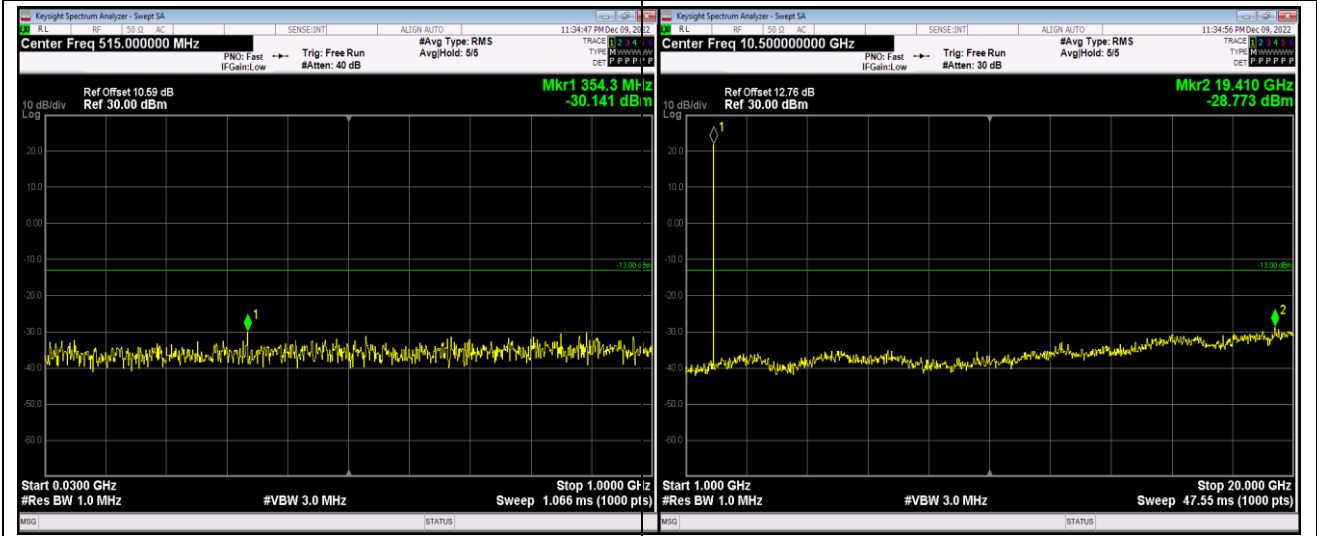

Band2-1.4MHz-16QAM-18900-1RB#0-Range1:30~1000MHz

Band2-1.4MHz-16QAM-18900-1RB#0-Range2:1000~20000MHz