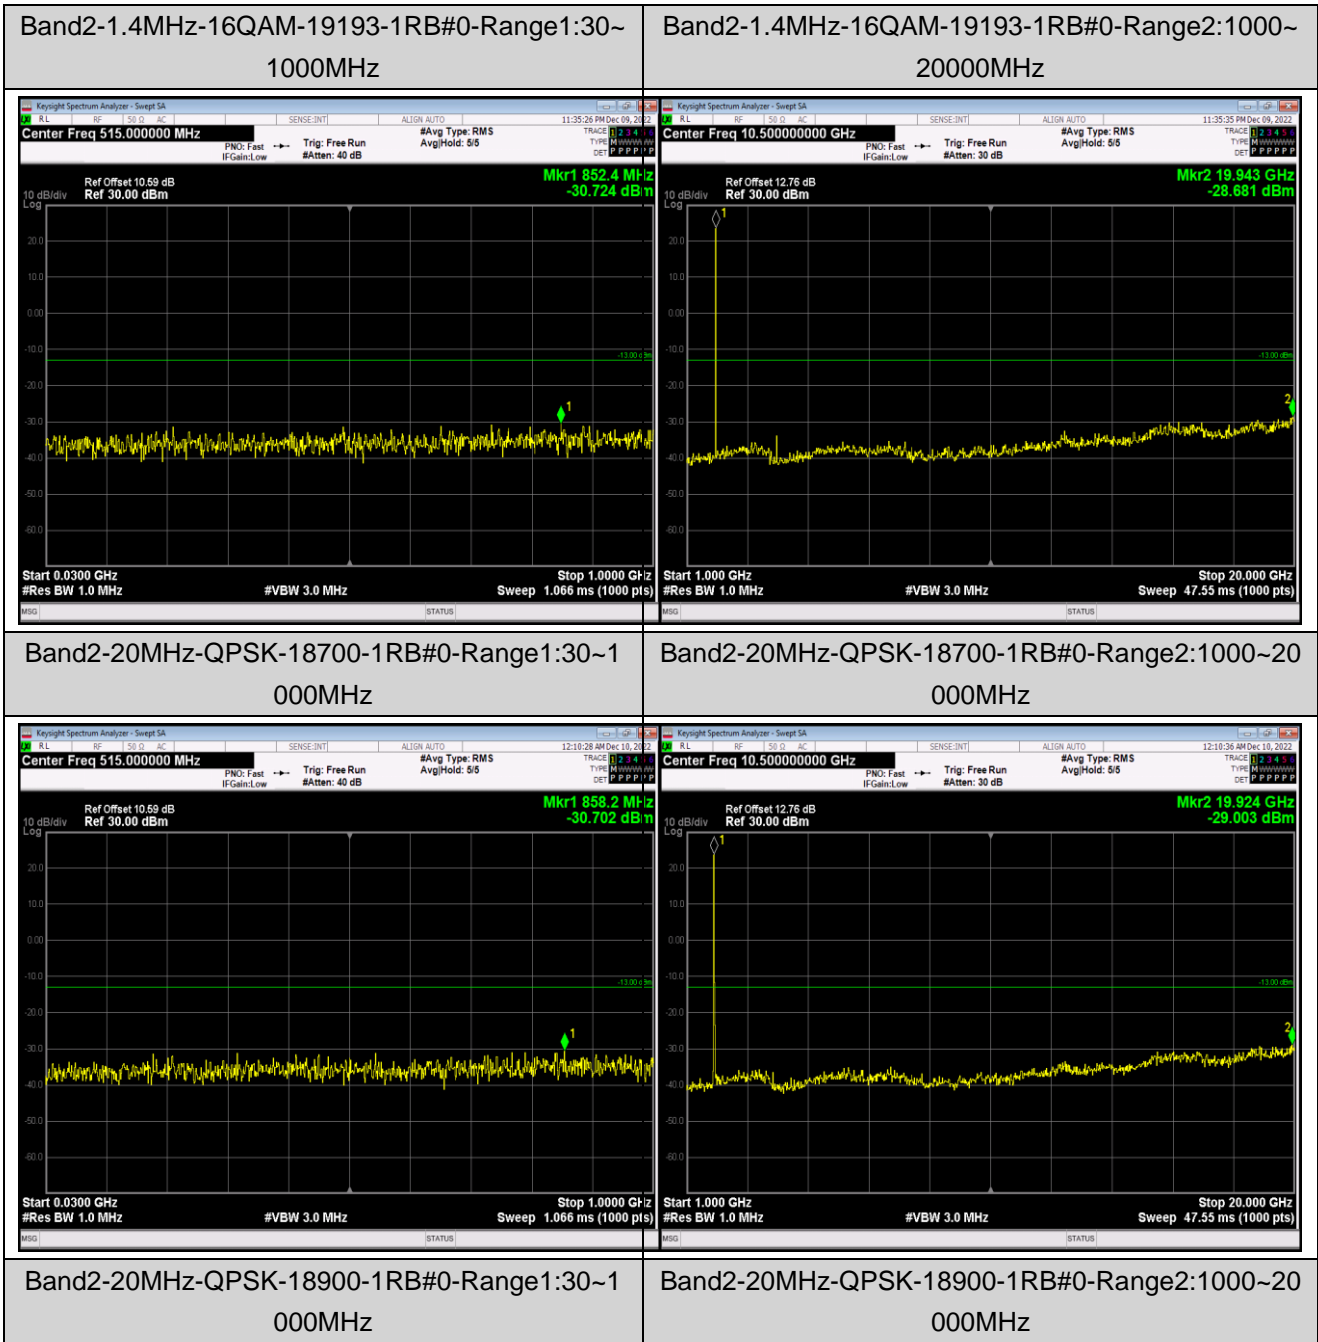

Remark: All bandwidth and all modulation had been tested, but only the worst case data displayed in this report.

Test Graphs

Band2-1.4MHz-16QAM-18607-1RB#0-Range1:30~1000MHz

Band2-1.4MHz-16QAM-18607-1RB#0-Range2:1000~20000MHz

Band2-1.4MHz-16QAM-18900-1RB#0-Range1:30~1000MHz

Band2-1.4MHz-16QAM-18900-1RB#0-Range2:1000~20000MHz

Band2-20MHz-QPSK-19100-1RB#0-Range1:30~1000MHz

Band2-20MHz-QPSK-19100-1RB#0-Range2:1000~20000MHz

Band2-20MHz-16QAM-18700-1RB#0-Range1:30~1000MHz