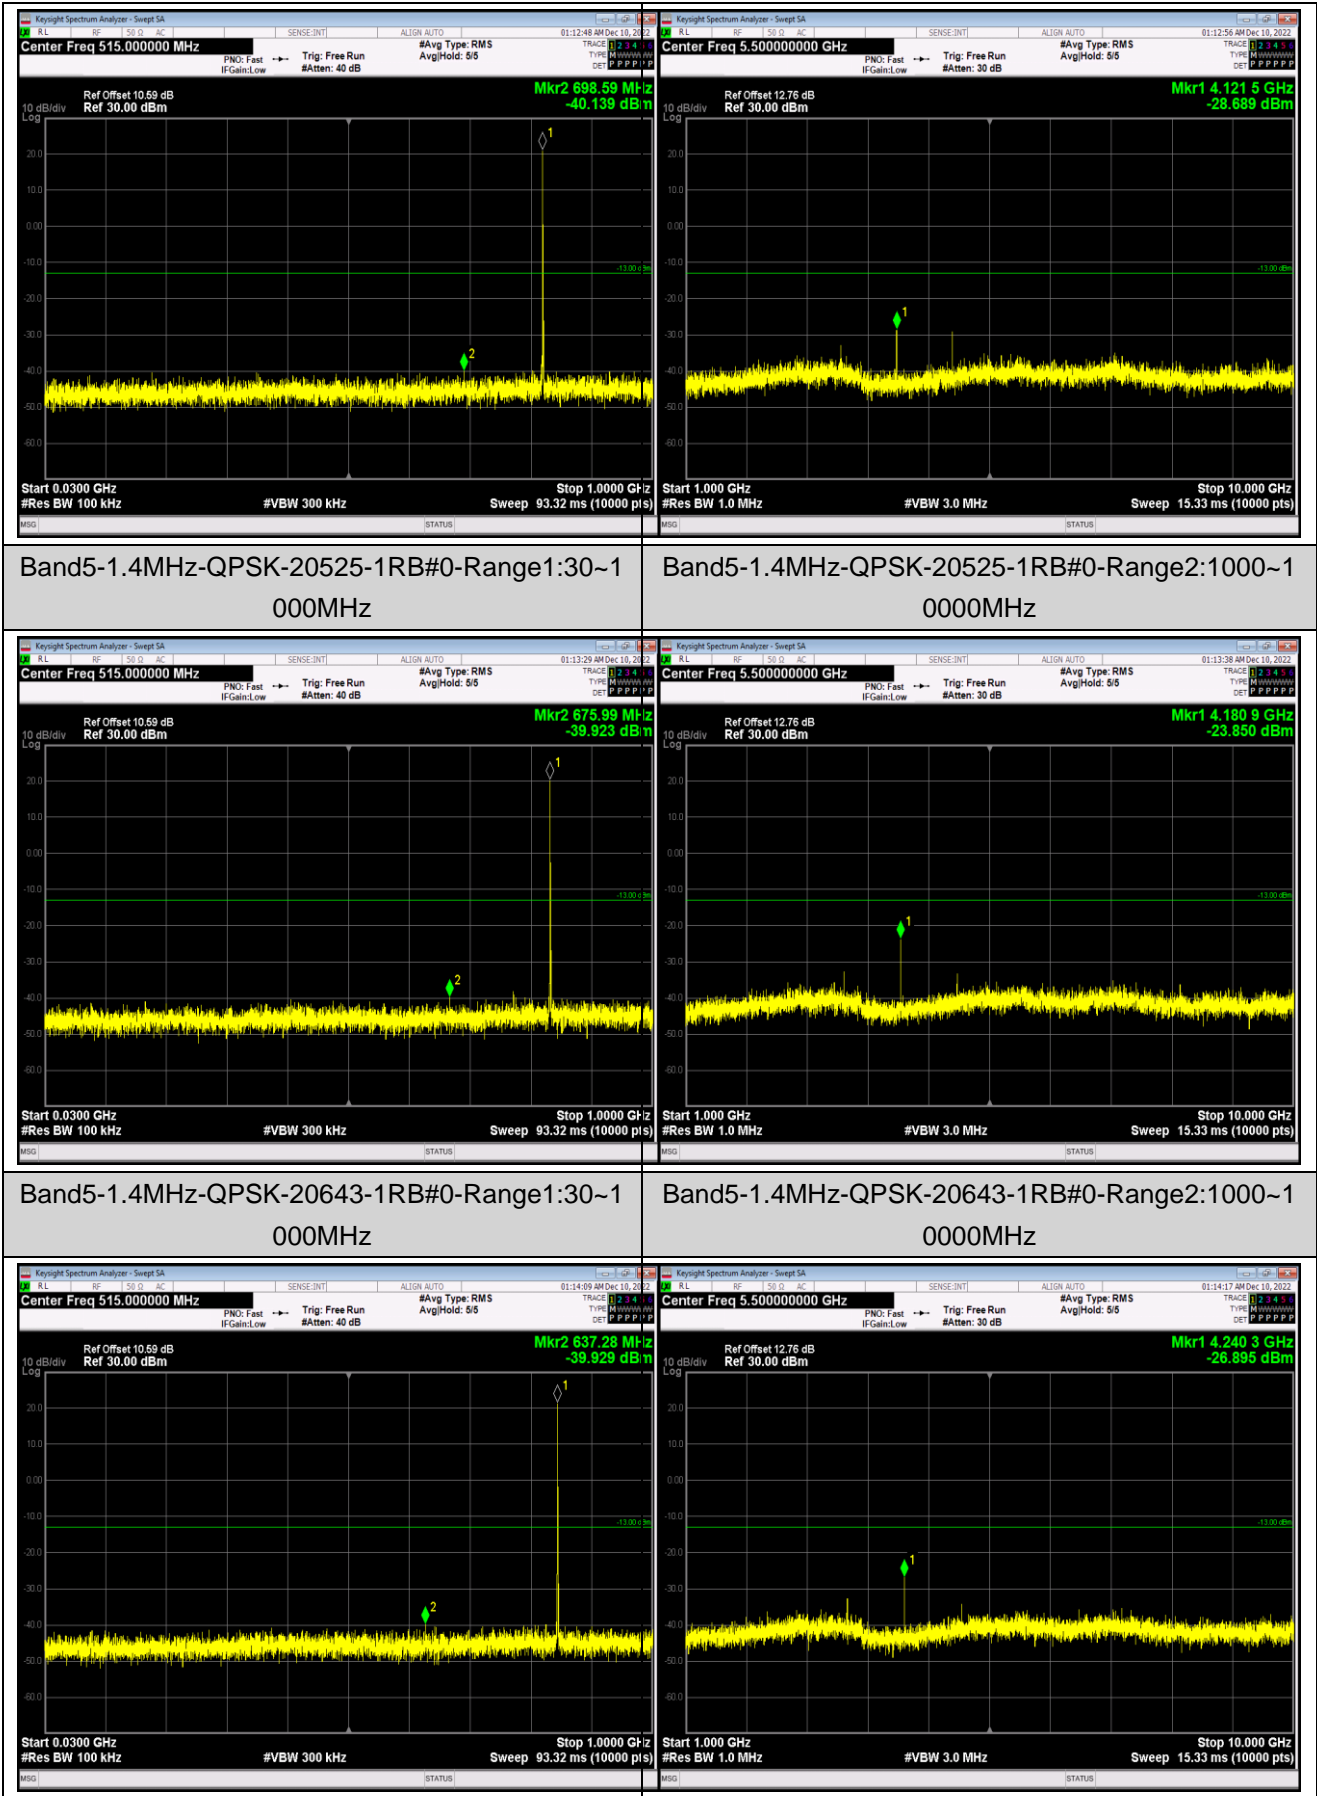

Remark: All bandwidth and all modulation had been tested, but only the worst case data displayed in this report.

Test Graphs

Band2-1.4MHz-16QAM-18607-1RB#0-Range1:30~1000MHz

Band2-1.4MHz-16QAM-18607-1RB#0-Range2:1000~20000MHz

Band2-1.4MHz-16QAM-18900-1RB#0-Range1:30~1000MHz

Band2-1.4MHz-16QAM-18900-1RB#0-Range2:1000~20000MHz

Band2-20MHz-QPSK-19100-1RB#0-Range1:30~1000MHz

Band2-20MHz-QPSK-19100-1RB#0-Range2:1000~20000MHz

Band2-20MHz-16QAM-18700-1RB#0-Range1:30~1000MHz

Band2-20MHz-16QAM-18700-1RB#0-Range2:1000~20000MHz

Band5-1.4MHz-QPSK-20525-1RB#0-Range1:30~1000MHz

Band5-1.4MHz-QPSK-20525-1RB#0-Range2:1000~10000MHz

Band5-1.4MHz-QPSK-20643-1RB#0-Range1:30~1000MHz

Band5-1.4MHz-QPSK-20643-1RB#0-Range2:1000~10000MHz