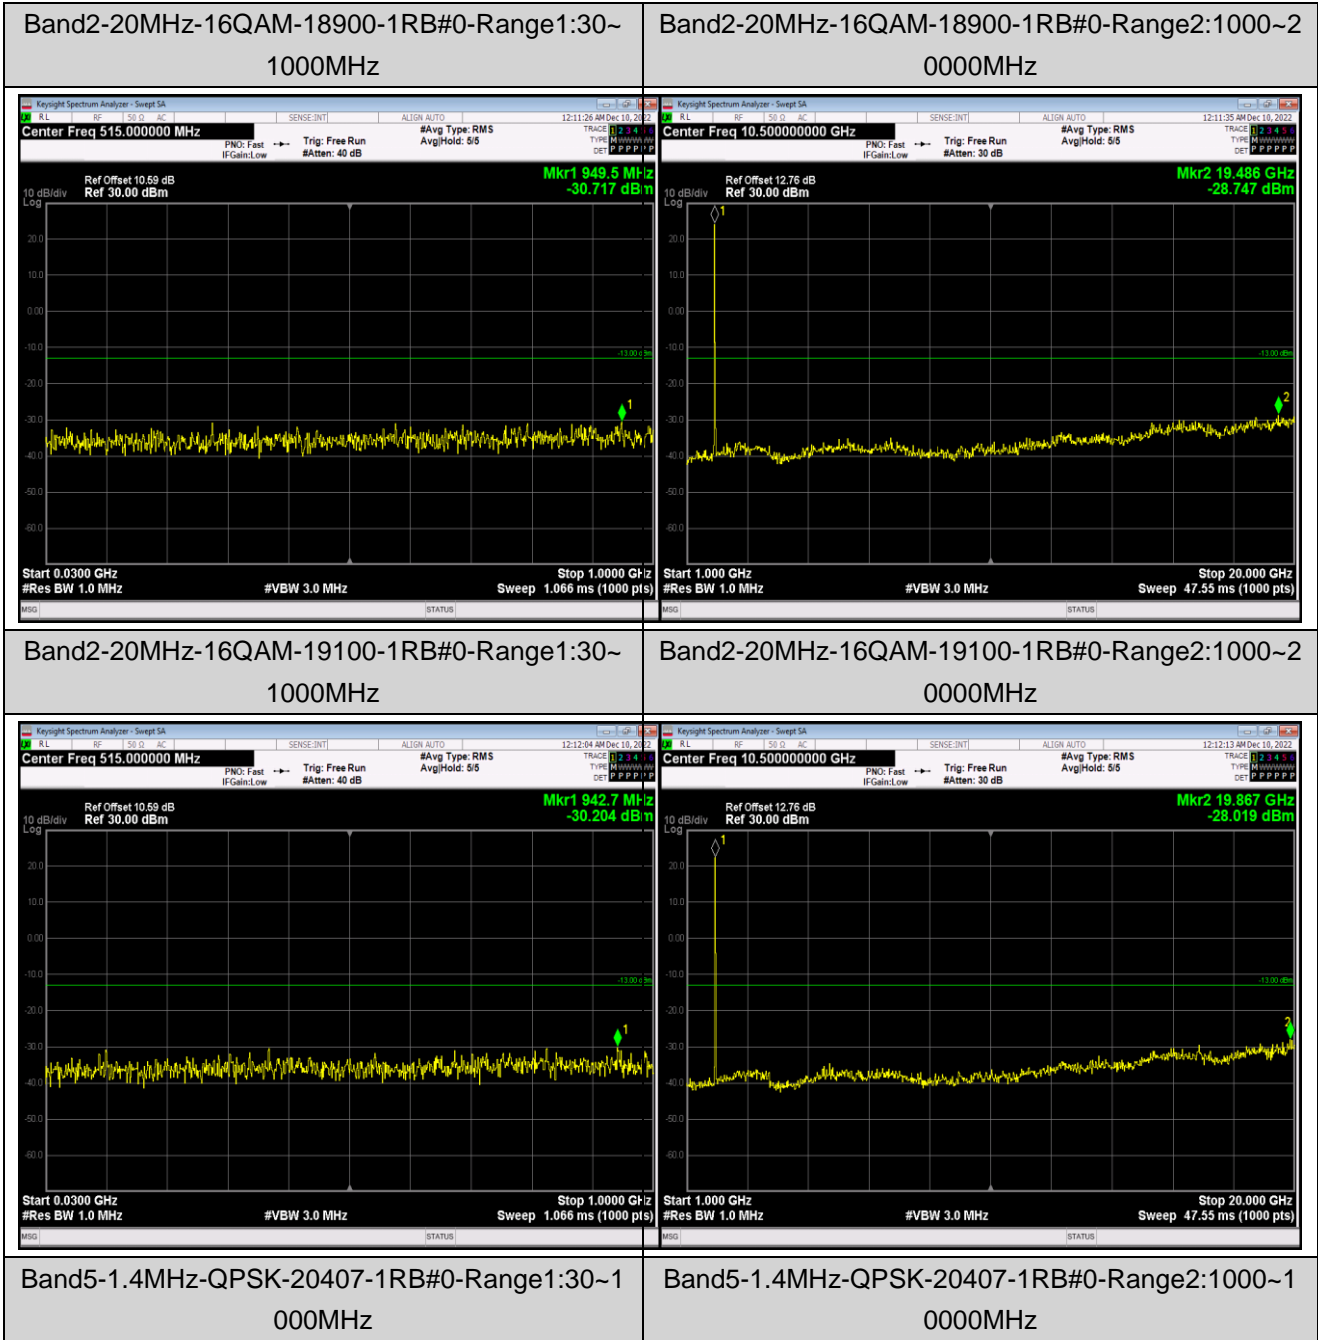

Remark: All bandwidth and all modulation had been tested, but only the worst case data displayed in this report.

Test Graphs

Band2-1.4MHz-16QAM-18607-1RB#0-Range1:30~1000MHz

Band2-1.4MHz-16QAM-18607-1RB#0-Range2:1000~20000MHz

Band2-1.4MHz-16QAM-18900-1RB#0-Range1:30~1000MHz

Band2-1.4MHz-16QAM-18900-1RB#0-Range2:1000~20000MHz

Band2-20MHz-QPSK-19100-1RB#0-Range1:30~1000MHz

Band2-20MHz-QPSK-19100-1RB#0-Range2:1000~20000MHz

Band2-20MHz-16QAM-18700-1RB#0-Range1:30~1000MHz

Band2-20MHz-16QAM-18700-1RB#0-Range2:1000~20000MHz

Band5-1.4MHz-QPSK-20525-1RB#0-Range1:30~1000MHz

Band5-1.4MHz-QPSK-20525-1RB#0-Range2:1000~10000MHz

Band5-1.4MHz-QPSK-20643-1RB#0-Range1:30~1000MHz

Band5-1.4MHz-QPSK-20643-1RB#0-Range2:1000~10000MHz