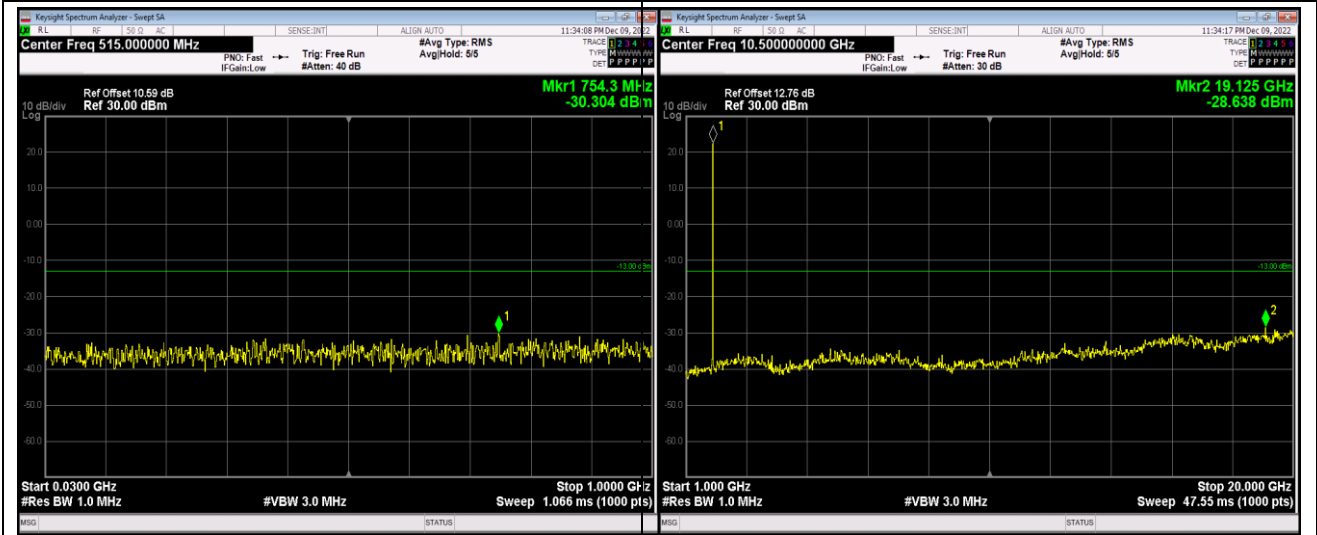

Remark: All bandwidth and all modulation had been tested, but only the worst case data displayed in this report.

Test Graphs

Band2-1.4MHz-16QAM-18607-1RB#0-Range1:30~1000MHz

Band2-1.4MHz-16QAM-18607-1RB#0-Range2:1000~20000MHz