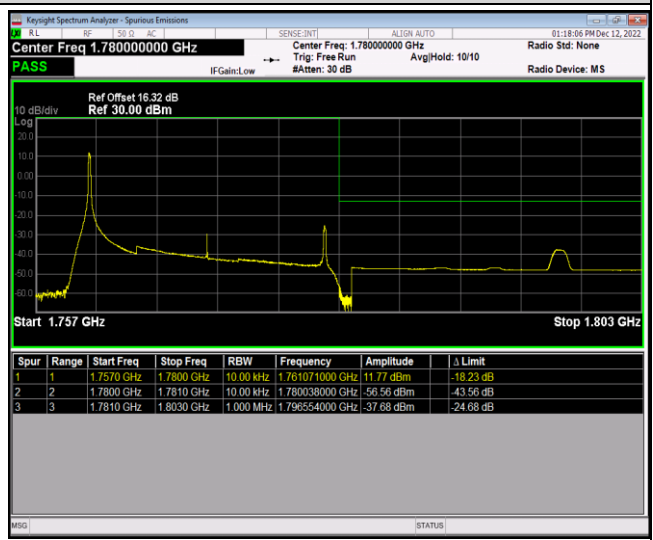

Band66-20MHz-QPSK-132572-1RB#0

Band66-20MHz-QPSK-132572-100RB#0