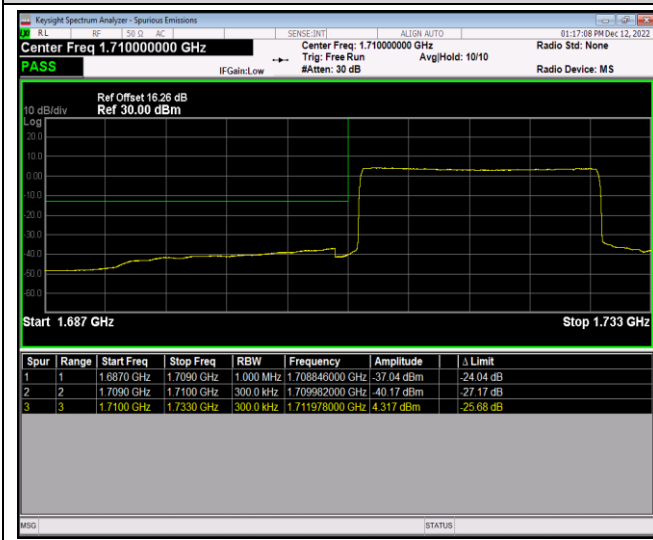

Band66-20MHz-QPSK-132072-100RB#0

Band66-20MHz-QPSK-132572-1RB#99