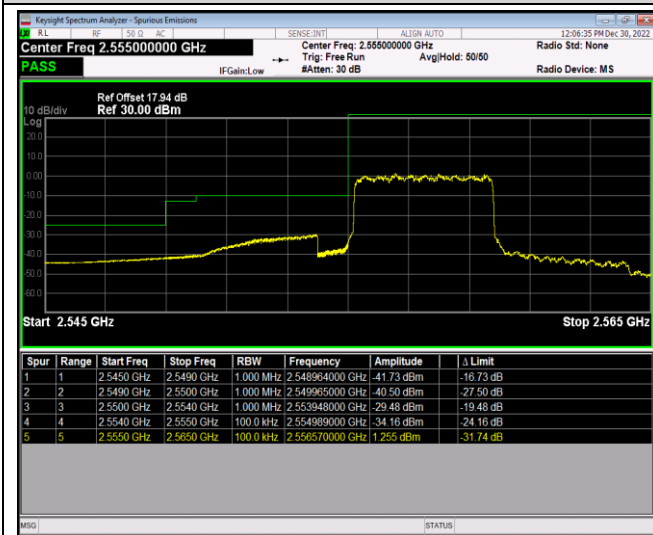

Band41-5MHz-QPSK-40265-25RB#0

Band41-5MHz-QPSK-41215-1RB#24