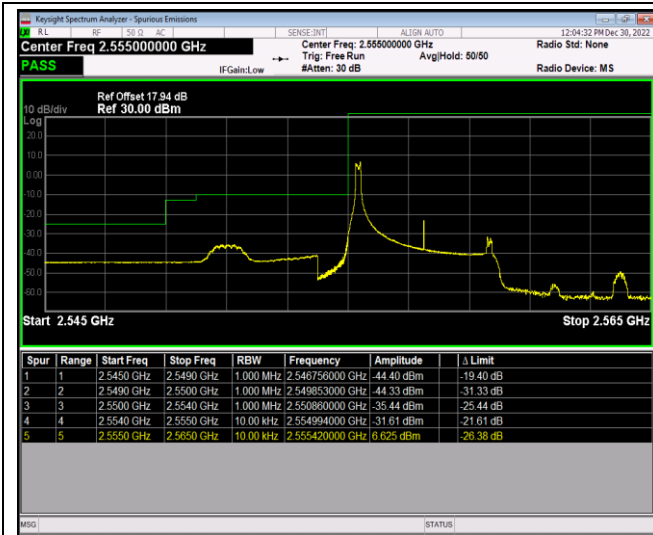

Band17-10MHz-16QAM-23780-50RB#0

Band17-10MHz-16QAM-23800-1RB#0

Band17-10MHz-16QAM-23800-1RB#49

Band17-10MHz-16QAM-23800-50RB#0

Band41-5MHz-QPSK-40265-1RB#0

Band41-5MHz-QPSK-40265-1RB#24

Band41-5MHz-QPSK-40265-25RB#0