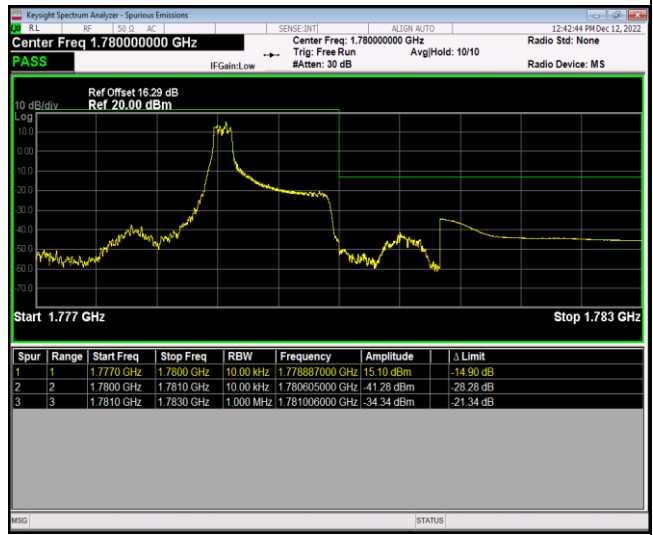

Band66-1.4MHz-QPSK-131979-1RB#0

Band66-1.4MHz-QPSK-131979-1RB#5

Band66-1.4MHz-QPSK-131979-6RB#0

Band66-1.4MHz-QPSK-132665-1RB#0

Band66-1.4MHz-QPSK-132665-1RB#5

Band66-1.4MHz-QPSK-132665-6RB#0

Band66-1.4MHz-16QAM-131979-1RB#0