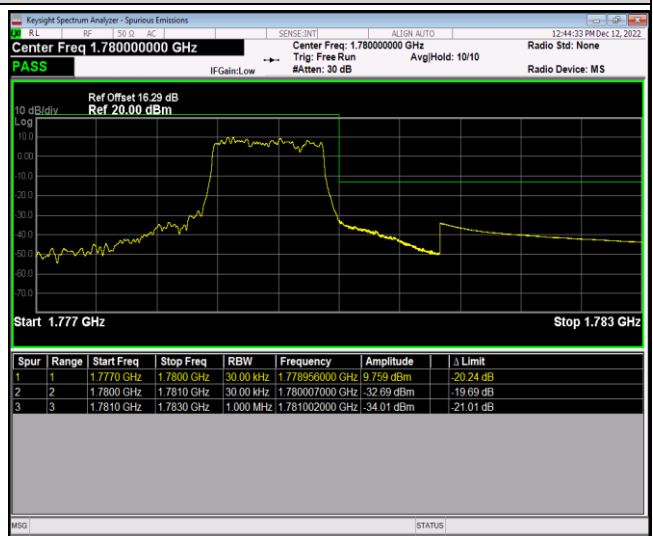

Band66-1.4MHz-16QAM-131979-1RB#5

Band66-1.4MHz-16QAM-131979-6RB#0

Band66-1.4MHz-16QAM-132665-1RB#0

Band66-1.4MHz-16QAM-132665-1RB#5

Band66-1.4MHz-16QAM-132665-6RB#0

Band66-20MHz-QPSK-132072-1RB#0

Band66-20MHz-QPSK-132072-1RB#99