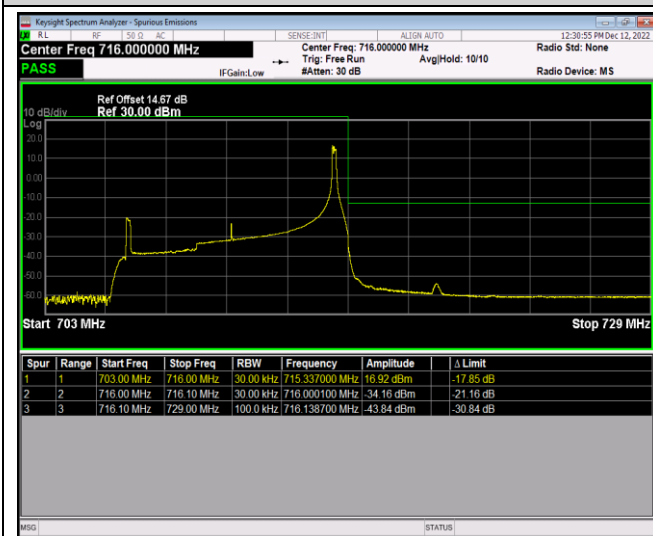

Band17-10MHz-16QAM-23780-50RB#0

Band17-10MHz-16QAM-23800-1RB#0

Band17-10MHz-16QAM-23800-1RB#49

Band17-10MHz-16QAM-23800-50RB#0

Band41-5MHz-QPSK-40265-1RB#0

Band41-5MHz-QPSK-40265-1RB#24

Band41-5MHz-QPSK-40265-25RB#0