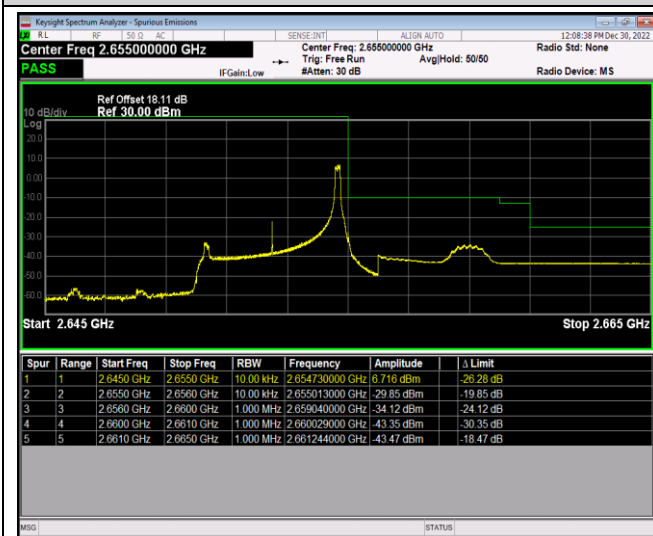

Band41-5MHz-QPSK-41215-1RB#24

Band41-5MHz-16QAM-40265-1RB#0