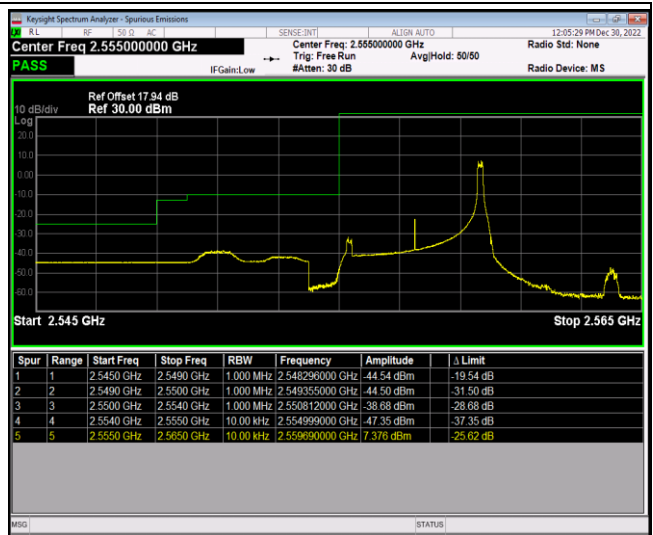

Band17-10MHz-16QAM-23780-50RB#0

Band17-10MHz-16QAM-23800-1RB#0

Band17-10MHz-16QAM-23800-1RB#49

Band17-10MHz-16QAM-23800-50RB#0

Band41-5MHz-QPSK-40265-1RB#0

Band41-5MHz-QPSK-40265-1RB#24

Band41-5MHz-QPSK-40265-25RB#0