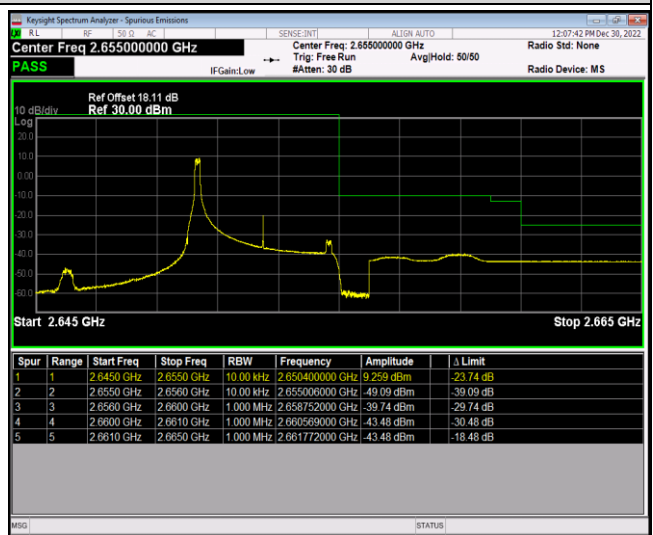

Band41-5MHz-QPSK-41215-1RB#0

Band41-5MHz-QPSK-41215-25RB#0