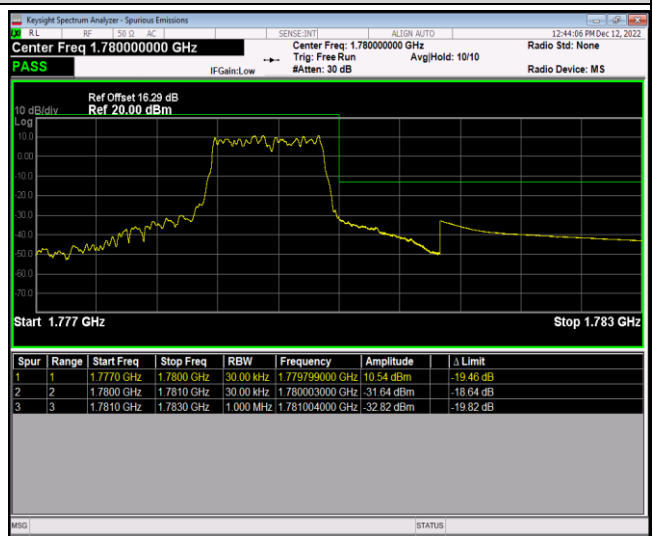

Band66-1.4MHz-QPSK-131979-1RB#0

Band66-1.4MHz-QPSK-131979-1RB#5

Band66-1.4MHz-QPSK-131979-6RB#0

Band66-1.4MHz-QPSK-132665-1RB#0

Band66-1.4MHz-QPSK-132665-1RB#5

Band66-1.4MHz-QPSK-132665-6RB#0

Band66-1.4MHz-16QAM-131979-1RB#0