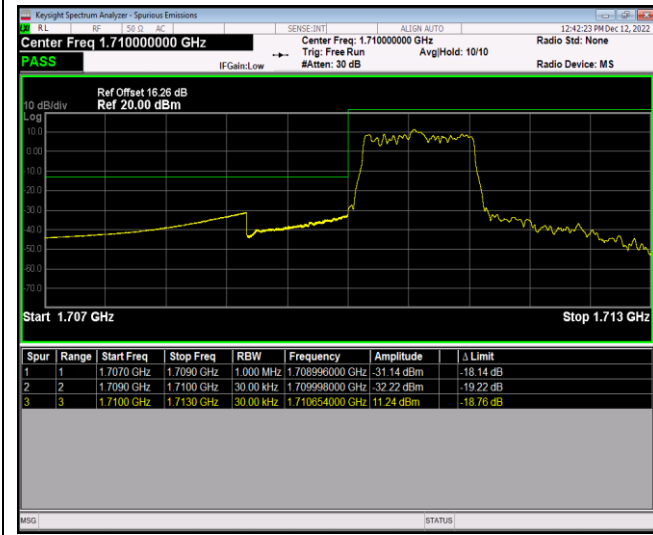

Band66-1.4MHz-16QAM-131979-6RB#0

Band66-1.4MHz-16QAM-132665-1RB#5