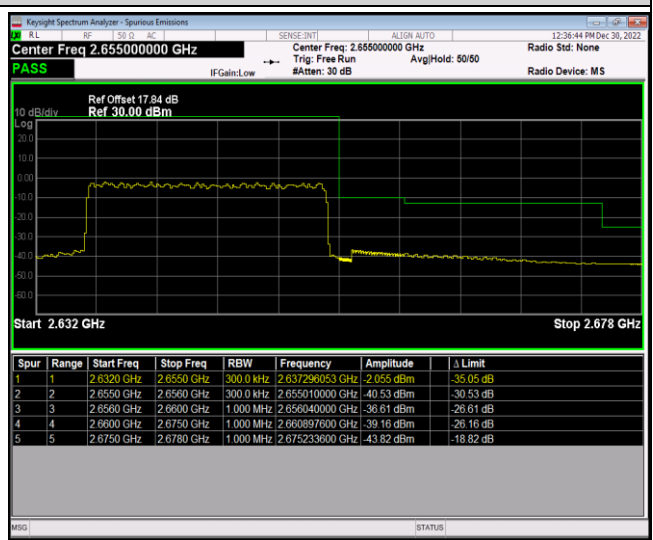

Band41-20MHz-16QAM-41140-100RB#0

Band66-1.4MHz-QPSK-131979-1RB#5