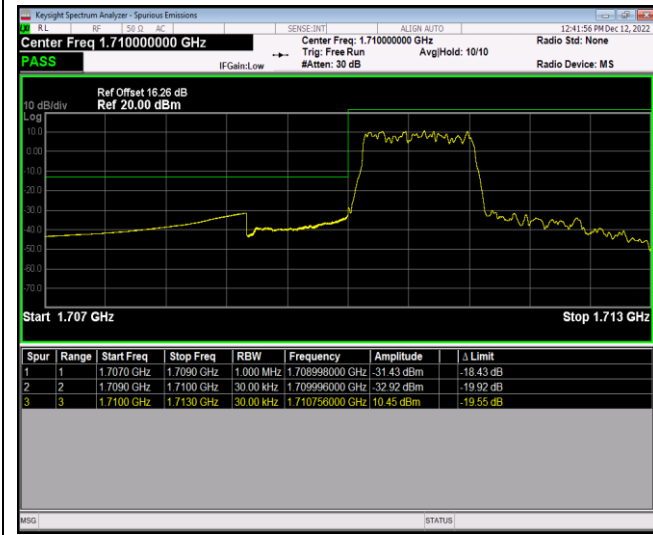

Band66-1.4MHz-QPSK-131979-1RB#0

Band66-1.4MHz-QPSK-131979-1RB#5

Band66-1.4MHz-QPSK-131979-6RB#0

Band66-1.4MHz-QPSK-132665-1RB#0

Band66-1.4MHz-QPSK-132665-1RB#5

Band66-1.4MHz-QPSK-132665-6RB#0

Band66-1.4MHz-16QAM-131979-1RB#0