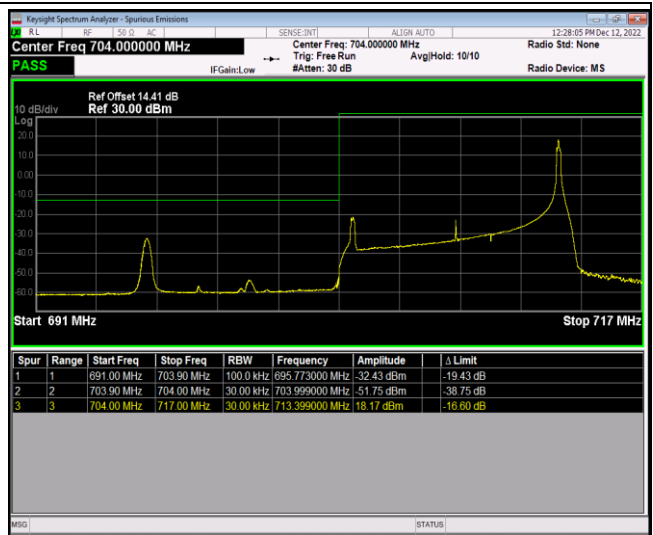

Band17-10MHz-16QAM-23780-50RB#0

Band17-10MHz-16QAM-23800-1RB#0

Band17-10MHz-16QAM-23800-1RB#49

Band17-10MHz-16QAM-23800-50RB#0

Band41-5MHz-QPSK-40265-1RB#0

Band41-5MHz-QPSK-40265-1RB#24

Band41-5MHz-QPSK-40265-25RB#0