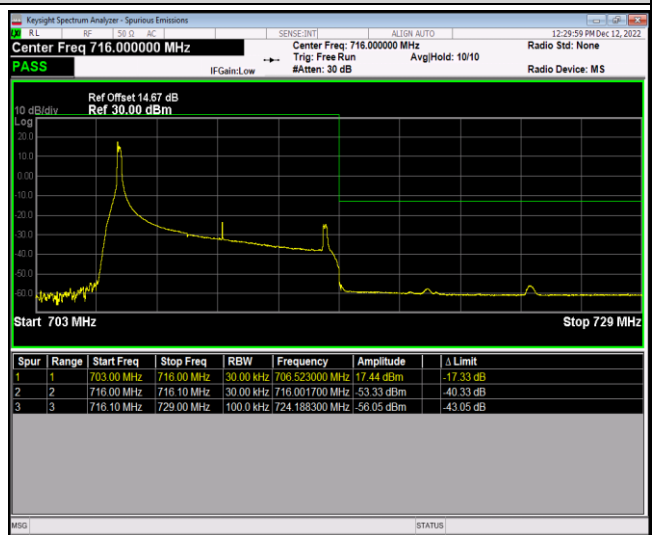

Band17-10MHz-16QAM-23780-50RB#0

Band17-10MHz-16QAM-23800-1RB#0

Band17-10MHz-16QAM-23800-1RB#49

Band17-10MHz-16QAM-23800-50RB#0

Band41-5MHz-QPSK-40265-1RB#0

Band41-5MHz-QPSK-40265-1RB#24

Band41-5MHz-QPSK-40265-25RB#0