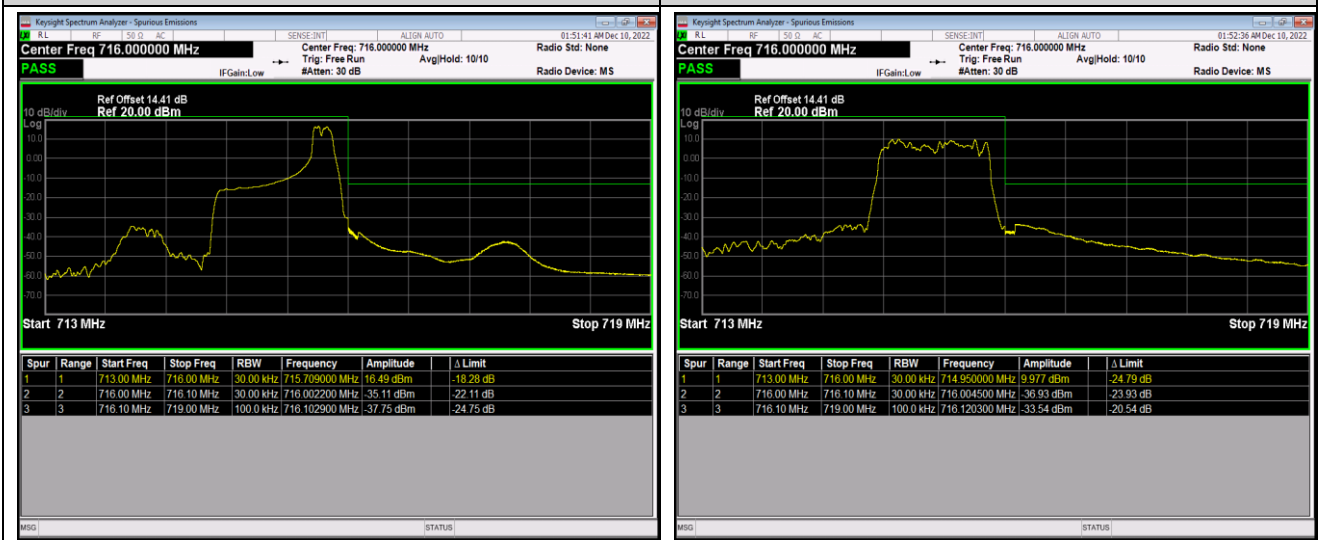

Band12-1.4MHz-16QAM-23017-1RB#5

Band12-1.4MHz-16QAM-23017-6RB#0

Band12-1.4MHz-16QAM-23173-1RB#0

Band12-1.4MHz-16QAM-23173-1RB#5

Band12-1.4MHz-16QAM-23173-6RB#0

Band12-10MHz-QPSK-23060-1RB#0

Band12-10MHz-QPSK-23060-1RB#49