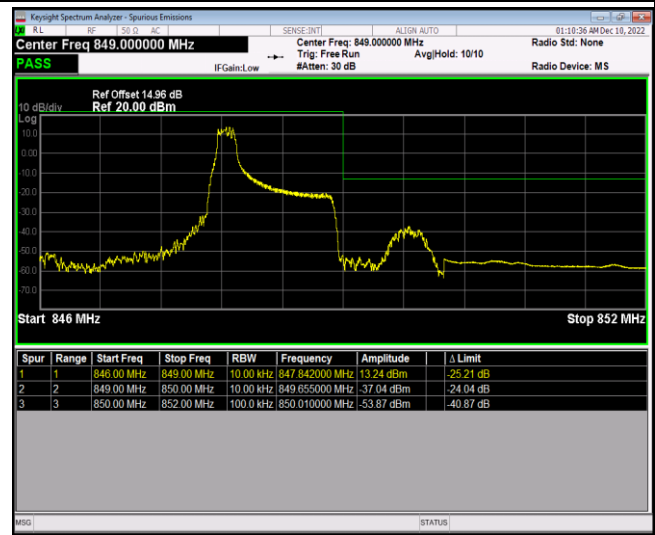

Band5-1.4MHz-QPSK-20643-1RB#0

Band5-1.4MHz-QPSK-20643-6RB#0