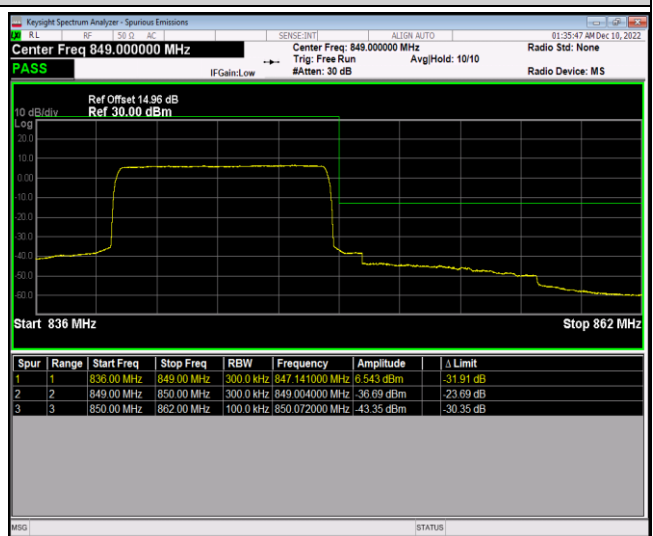

Band5-10MHz-QPSK-20600-50RB#0

Band5-10MHz-16QAM-20450-1RB#49