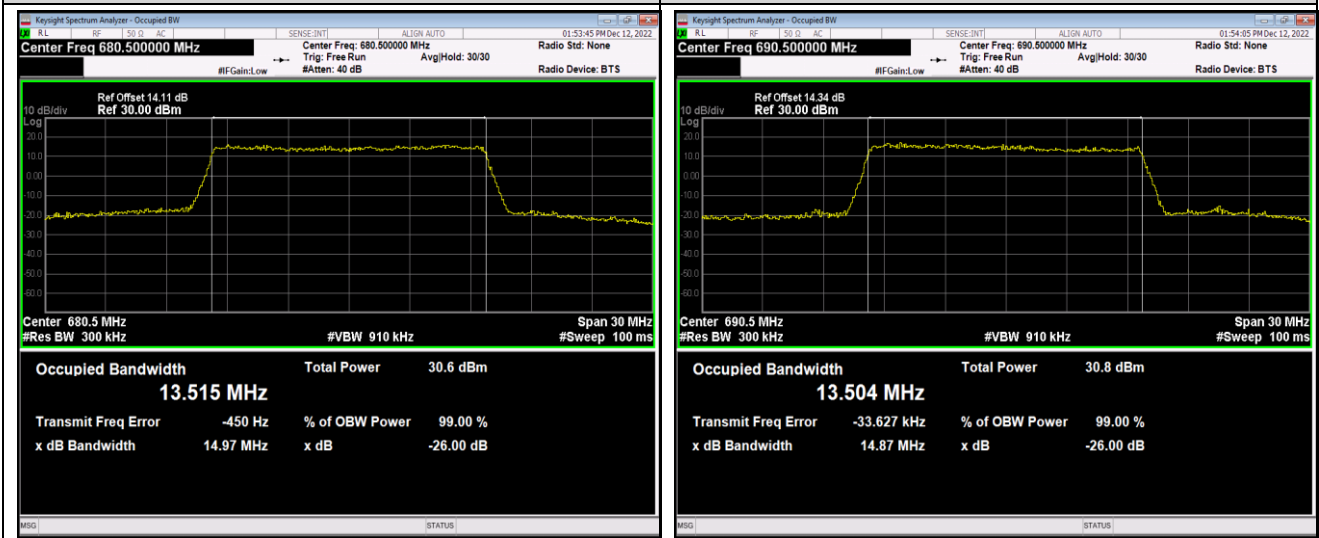

Band71-15MHz-16QAM-133297-75RB#0

Band71-15MHz-16QAM-133397-75RB#0