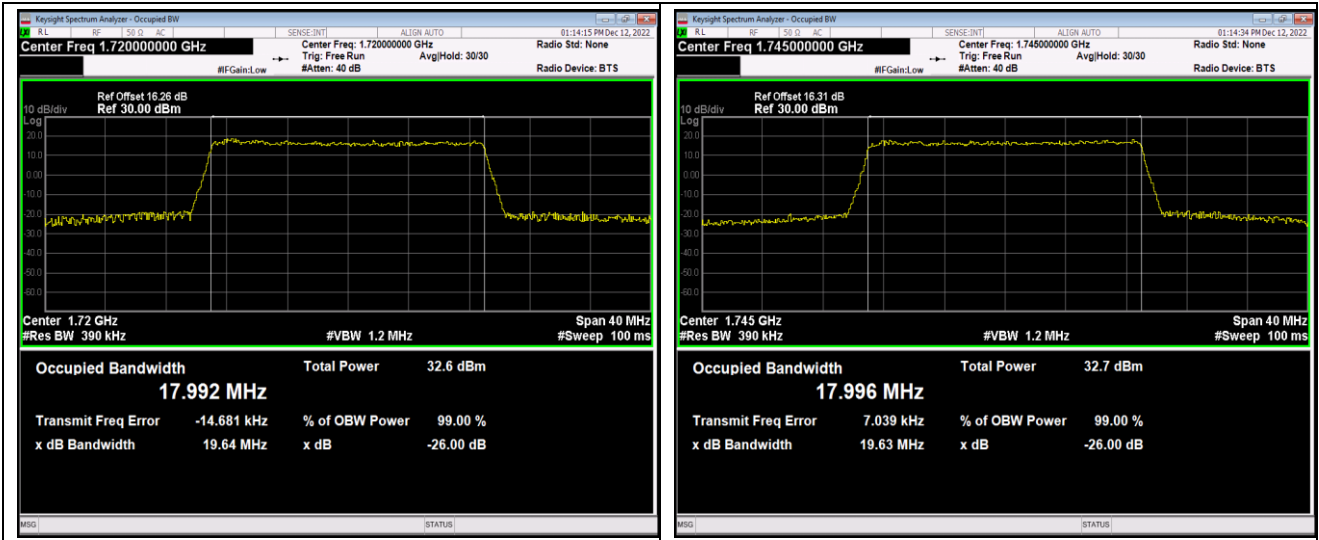

Band66-20MHz-QPSK-132072-100RB#0

Band66-20MHz-QPSK-132322-100RB#0