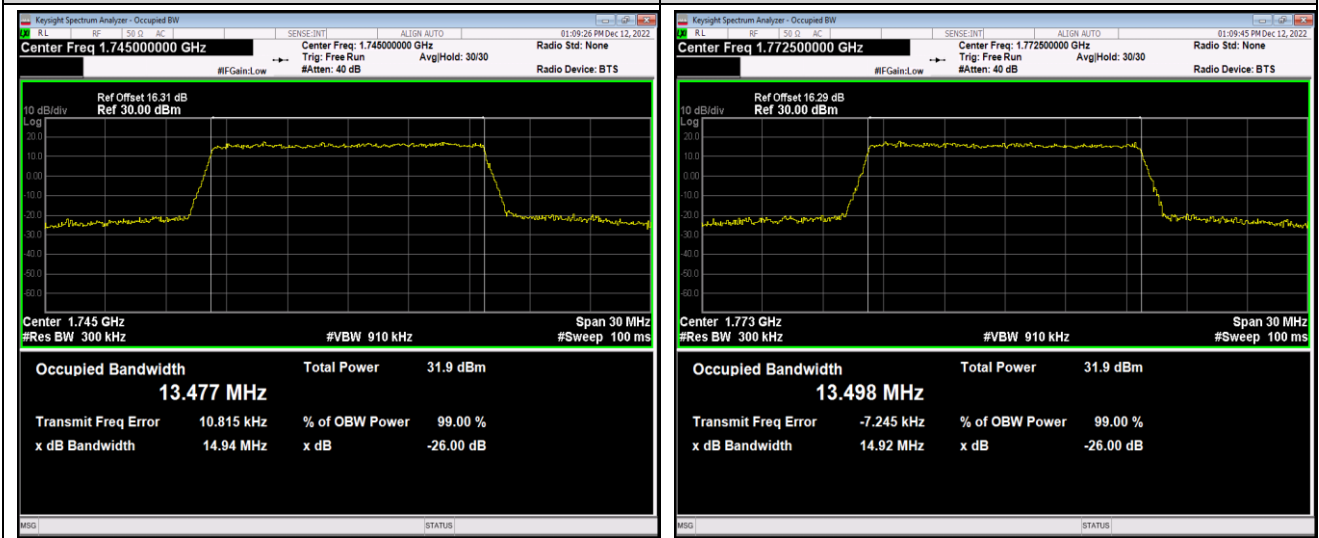

Band66-15MHz-16QAM-132322-75RB#0

Band66-15MHz-16QAM-132597-75RB#0