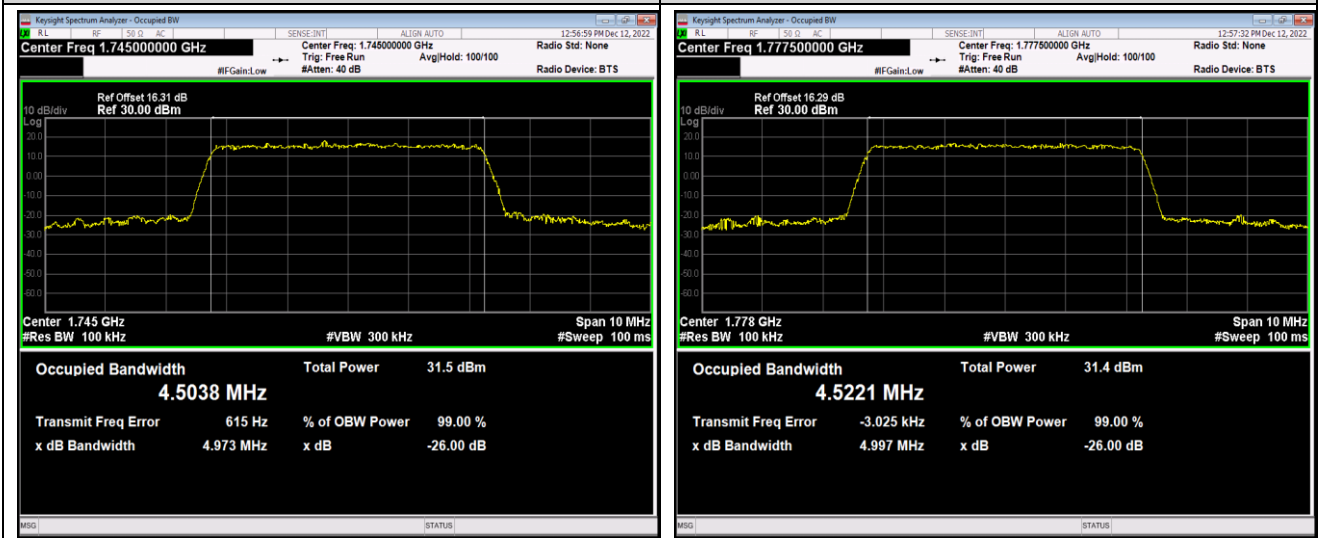

Band66-5MHz-16QAM-132322-25RB#0

Band66-5MHz-16QAM-132647-25RB#0