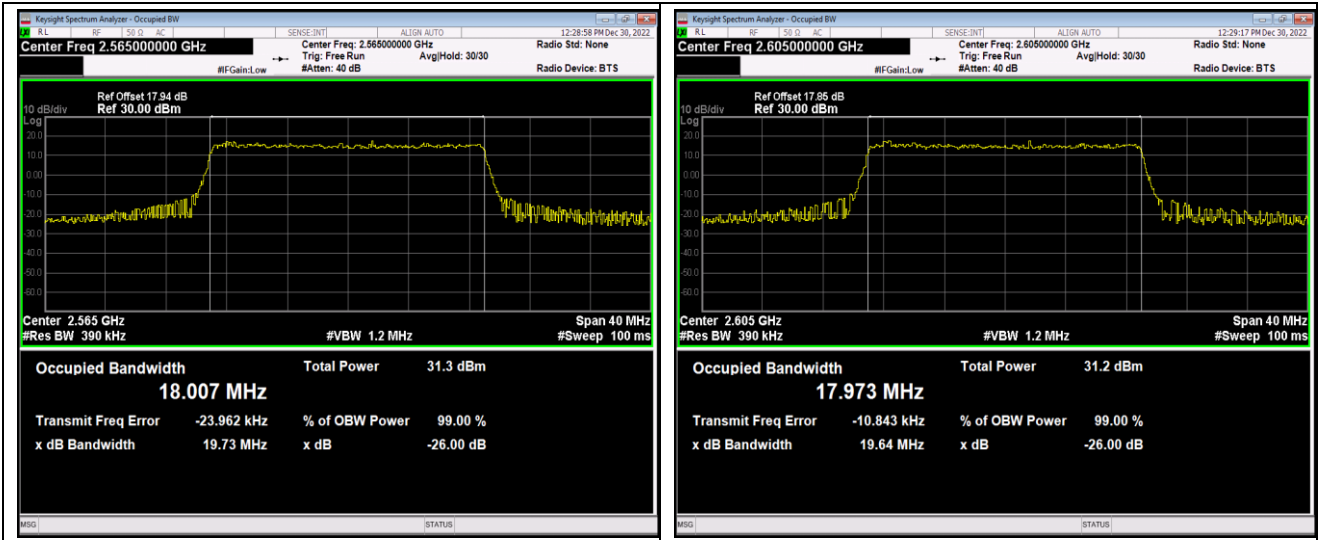

Band41-15MHz-16QAM-40315-75RB#0

Band41-15MHz-16QAM-40740-75RB#0

Band41-15MHz-16QAM-41165-75RB#0

Band41-20MHz-QPSK-40340-100RB#0

Band41-20MHz-QPSK-40740-100RB#0

Band41-20MHz-QPSK-41140-100RB#0

Band41-20MHz-16QAM-40340-100RB#0