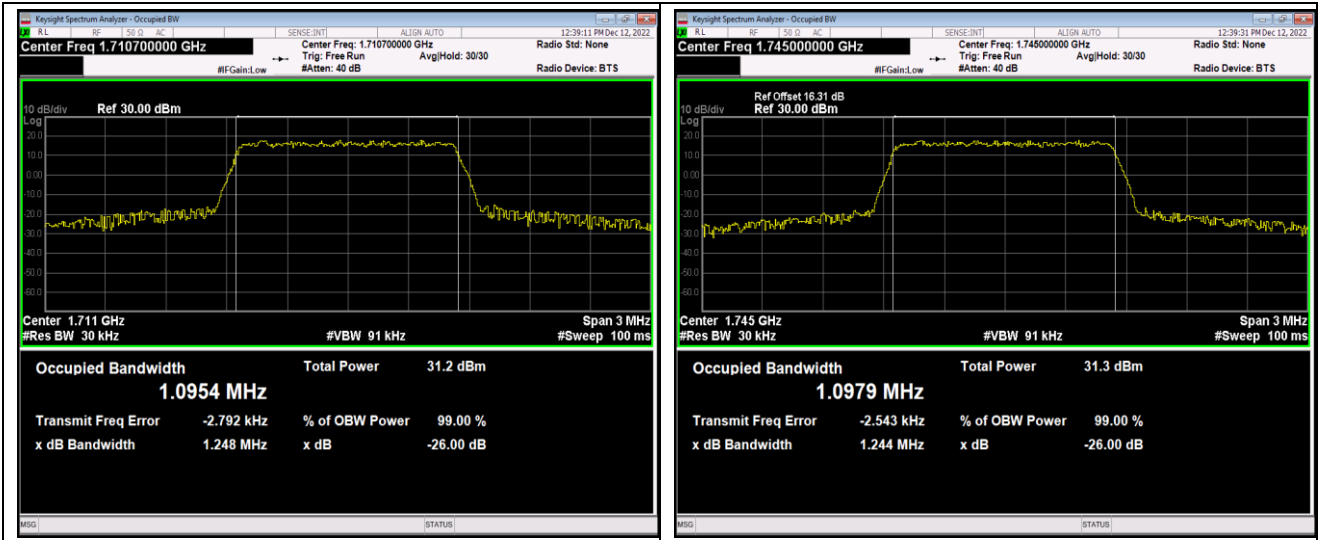

Band66-1.4MHz-QPSK-131979-6RB#0

Band66-1.4MHz-QPSK-132322-6RB#0

Band66-1.4MHz-QPSK-132665-6RB#0

Band66-1.4MHz-16QAM-131979-6RB#0