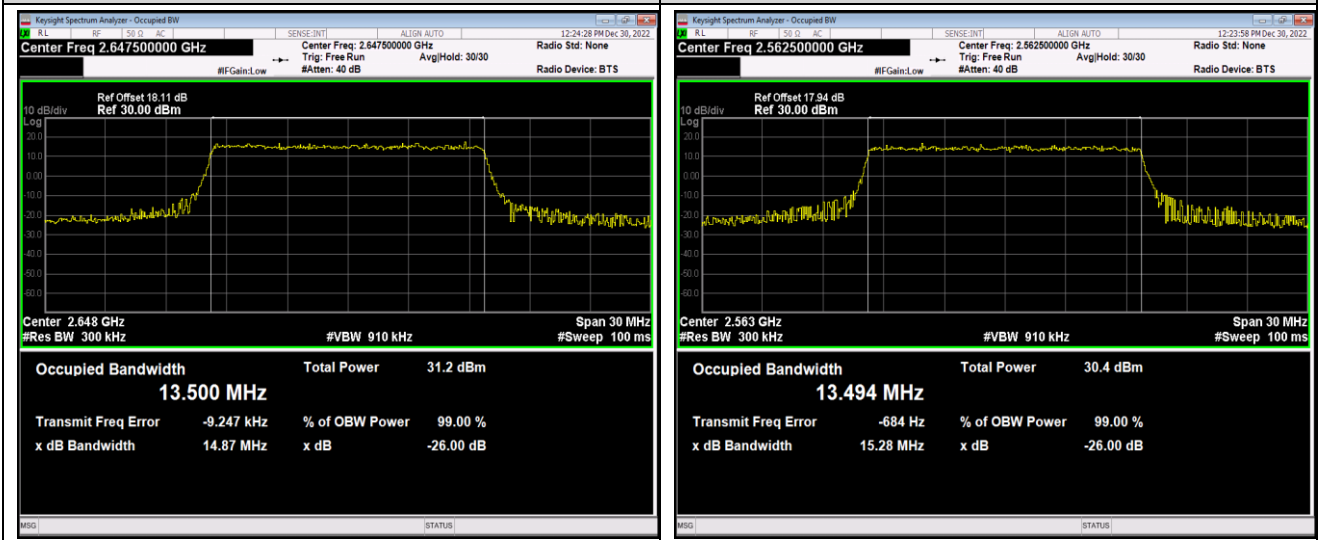

Band41-15MHz-QPSK-41165-75RB#0

Band41-15MHz-16QAM-40315-75RB#0

Band41-15MHz-16QAM-40740-75RB#0

Band41-15MHz-16QAM-41165-75RB#0