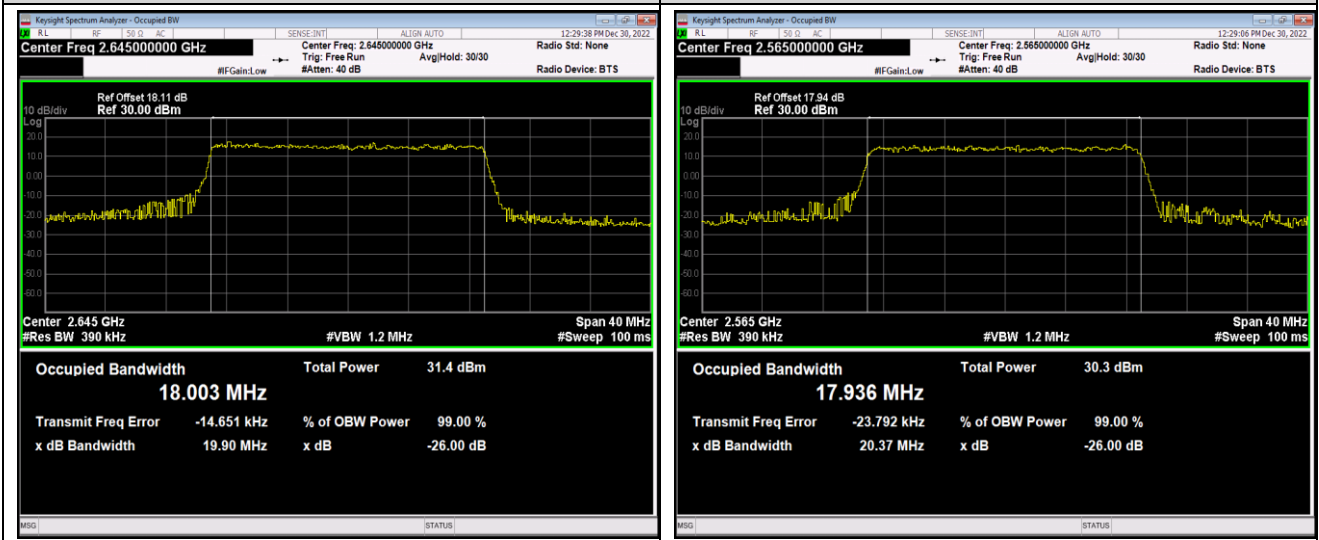

Band41-15MHz-16QAM-40315-75RB#0

Band41-15MHz-16QAM-40740-75RB#0

Band41-15MHz-16QAM-41165-75RB#0

Band41-20MHz-QPSK-40340-100RB#0

Band41-20MHz-QPSK-40740-100RB#0

Band41-20MHz-QPSK-41140-100RB#0

Band41-20MHz-16QAM-40340-100RB#0