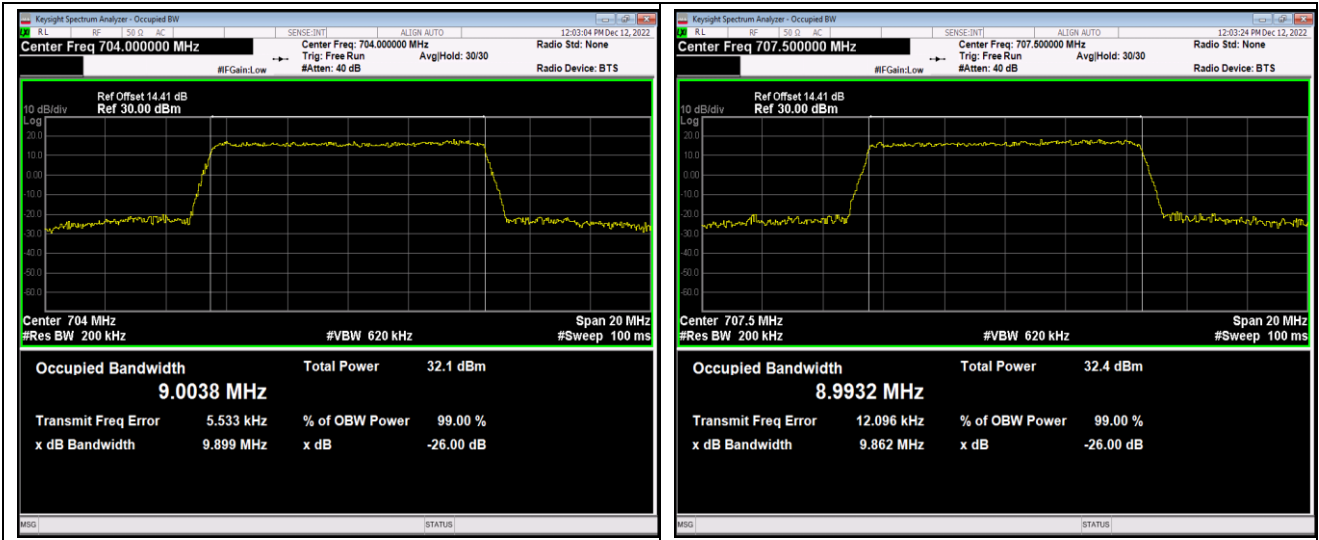

Band12-10MHz-QPSK-23130-50RB#0

Band12-10MHz-16QAM-23060-50RB#0