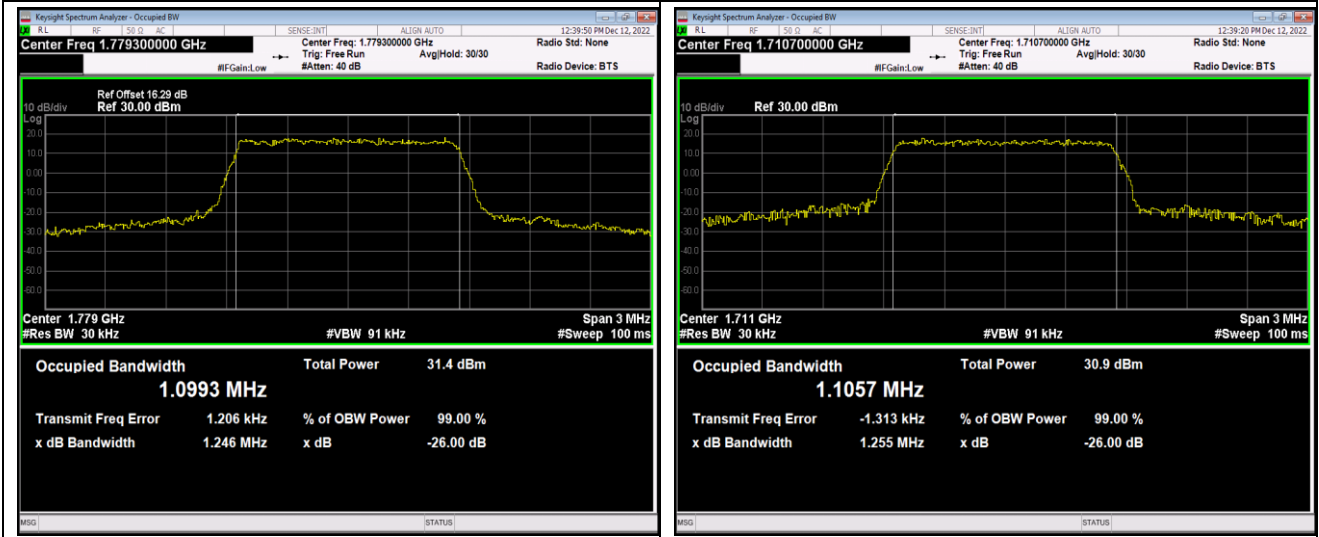

Band41-20MHz-16QAM-40740-100RB#0

Band41-20MHz-16QAM-41140-100RB#0

Band66-1.4MHz-QPSK-131979-6RB#0

Band66-1.4MHz-QPSK-132322-6RB#0

Band66-1.4MHz-QPSK-132665-6RB#0

Band66-1.4MHz-16QAM-131979-6RB#0

Band66-1.4MHz-16QAM-132322-6RB#0