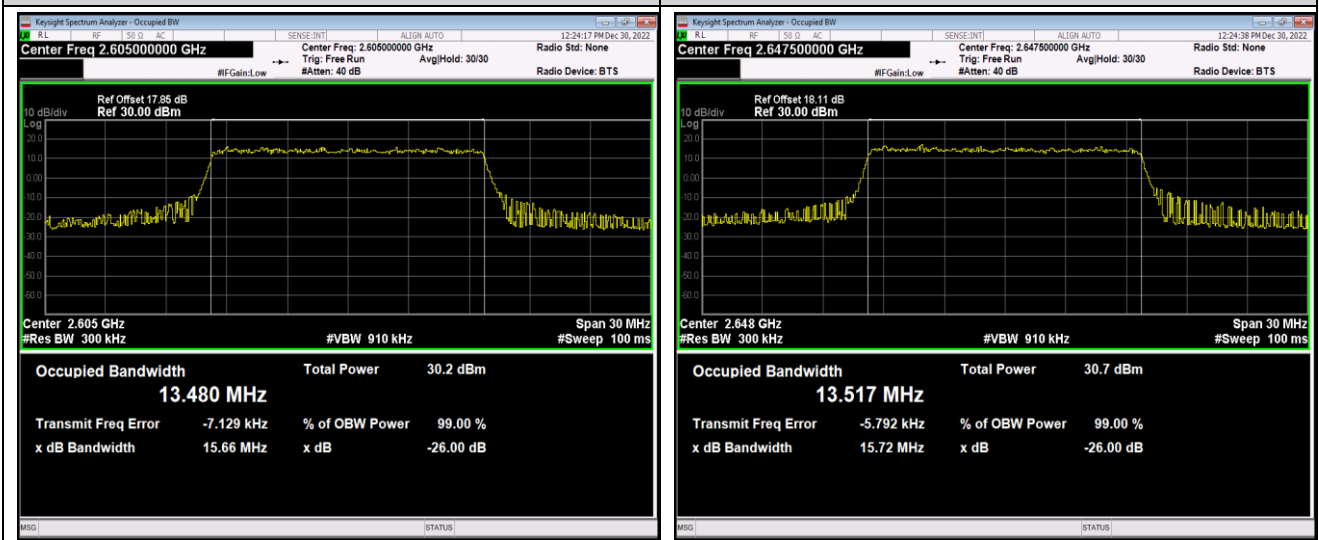

Band41-15MHz-16QAM-40740-75RB#0

Band41-15MHz-16QAM-41165-75RB#0

Band41-20MHz-QPSK-40340-100RB#0

Band41-20MHz-QPSK-40740-100RB#0