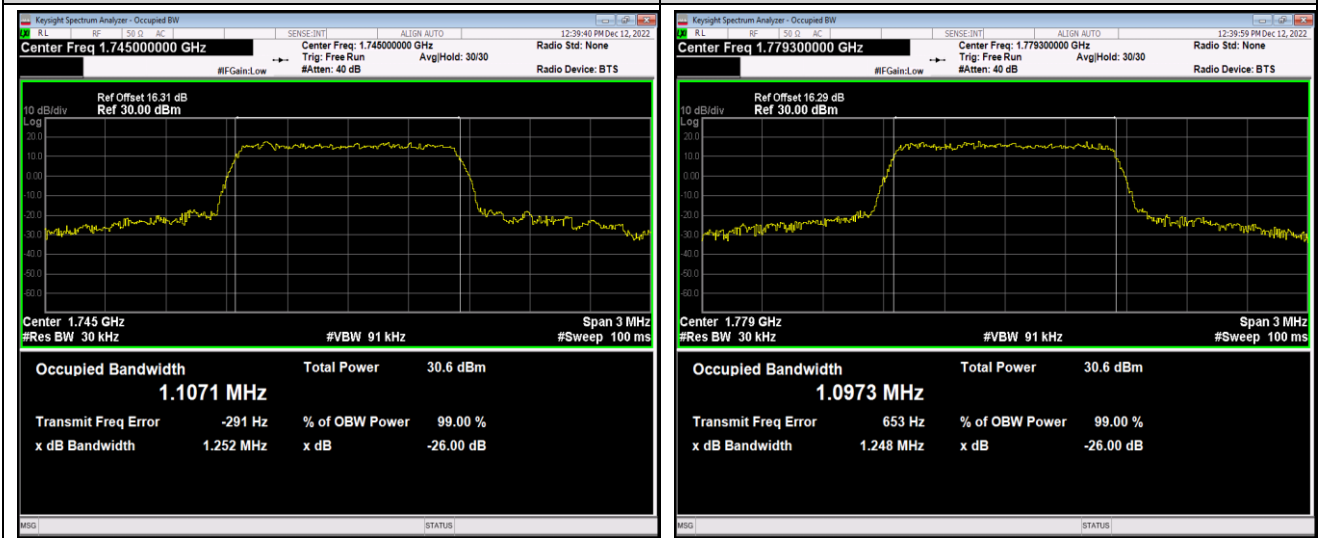

Band66-1.4MHz-16QAM-132322-6RB#0

Band66-1.4MHz-16QAM-132665-6RB#0

Band66-3MHz-QPSK-131987-15RB#0

Band66-3MHz-QPSK-132322-15RB#0