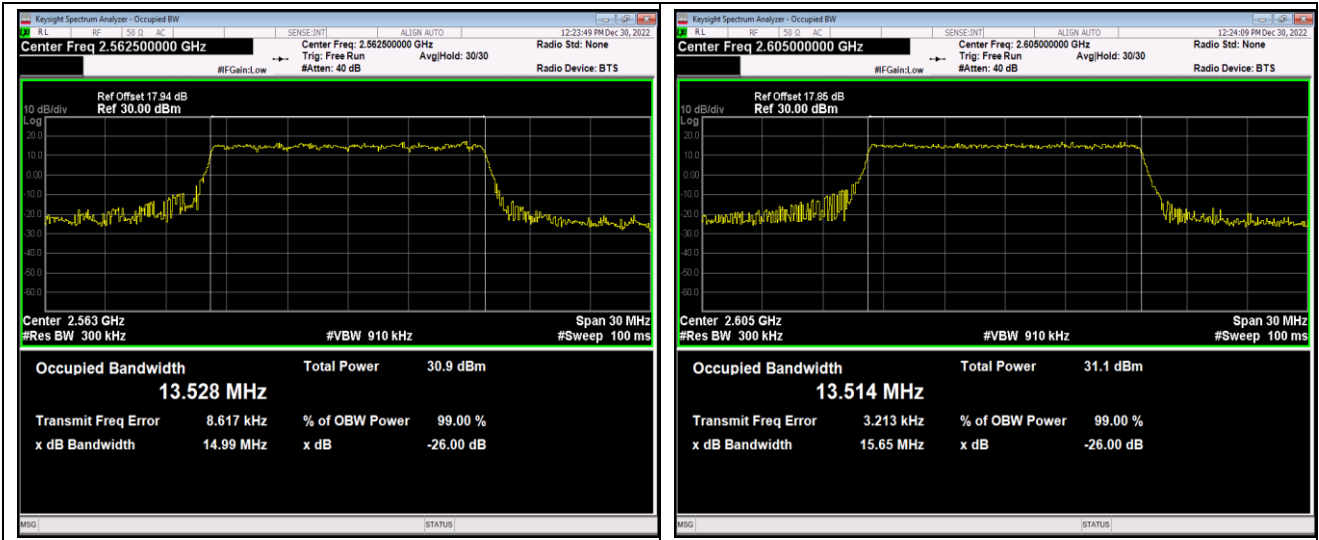

Band41-10MHz-QPSK-41190-50RB#0

Band41-10MHz-16QAM-40290-50RB#0

Band41-10MHz-16QAM-40740-50RB#0

Band41-10MHz-16QAM-41190-50RB#0

Band41-15MHz-QPSK-40315-75RB#0

Band41-15MHz-QPSK-40740-75RB#0

Band41-15MHz-QPSK-41165-75RB#0