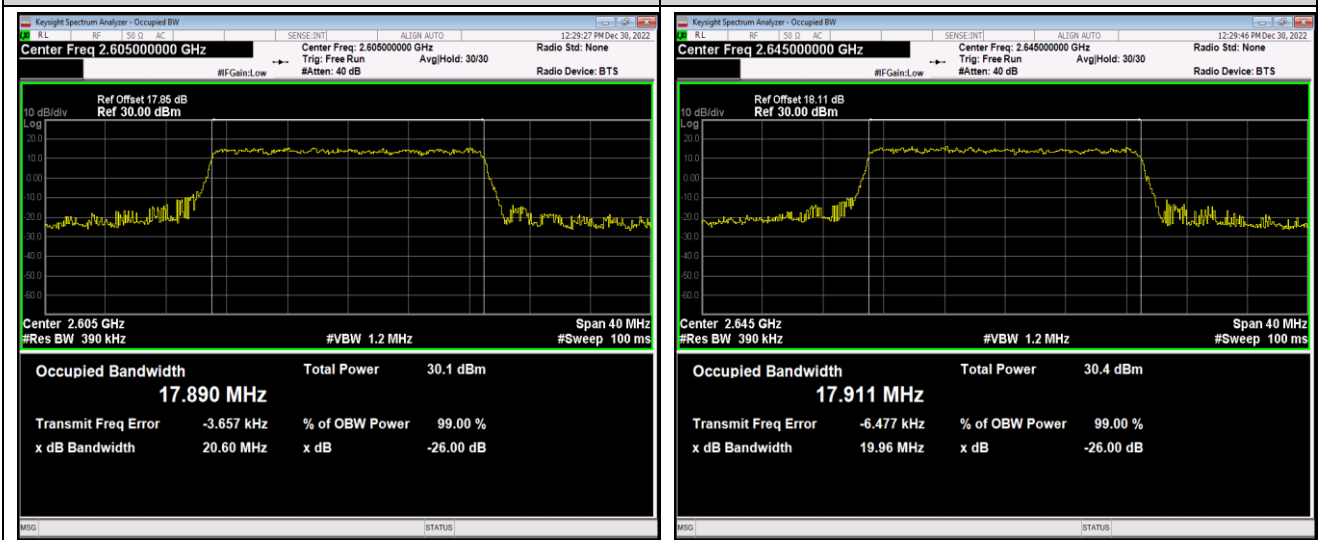

Band41-20MHz-16QAM-40740-100RB#0

Band41-20MHz-16QAM-41140-100RB#0

Band66-1.4MHz-QPSK-131979-6RB#0

Band66-1.4MHz-QPSK-132322-6RB#0