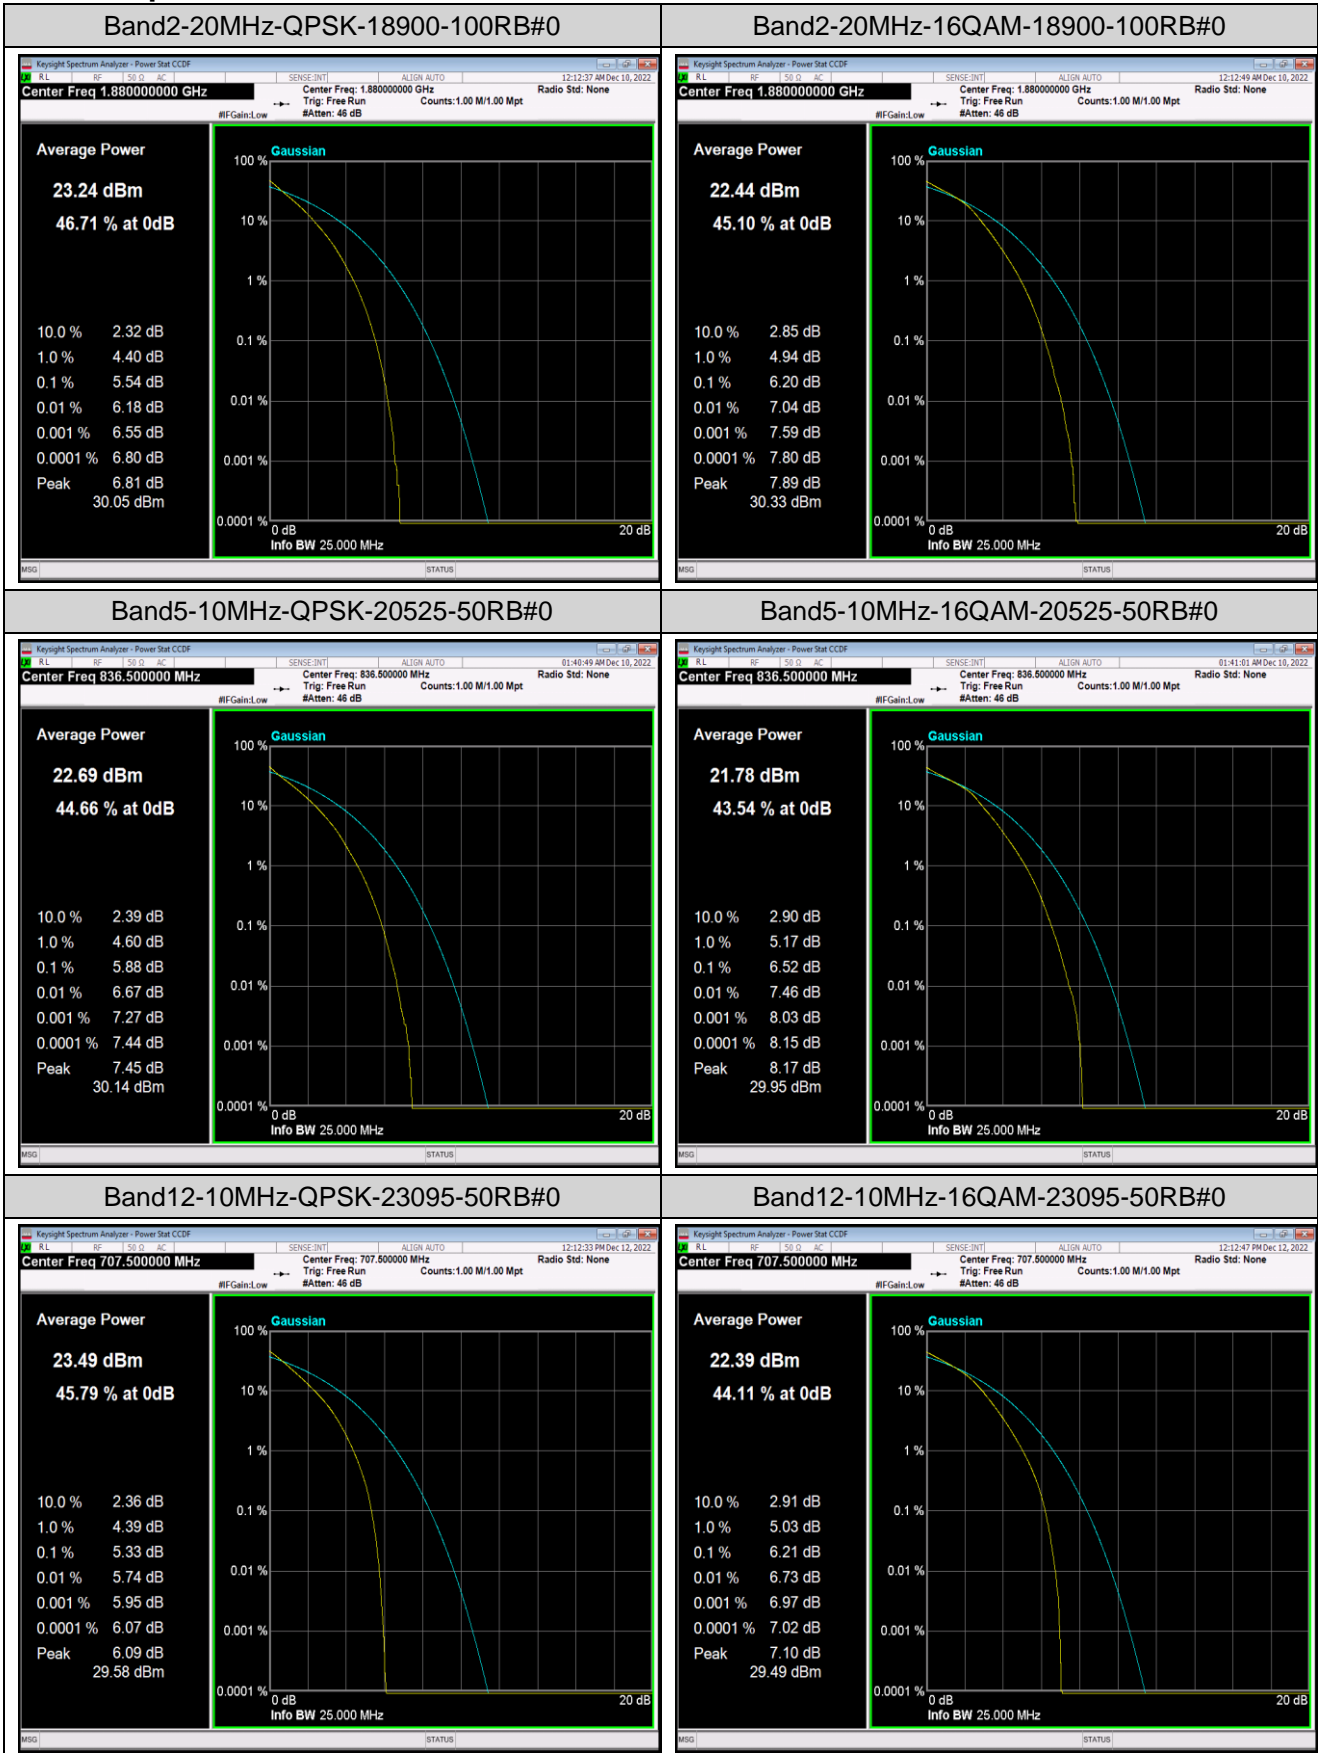

Test Graphs