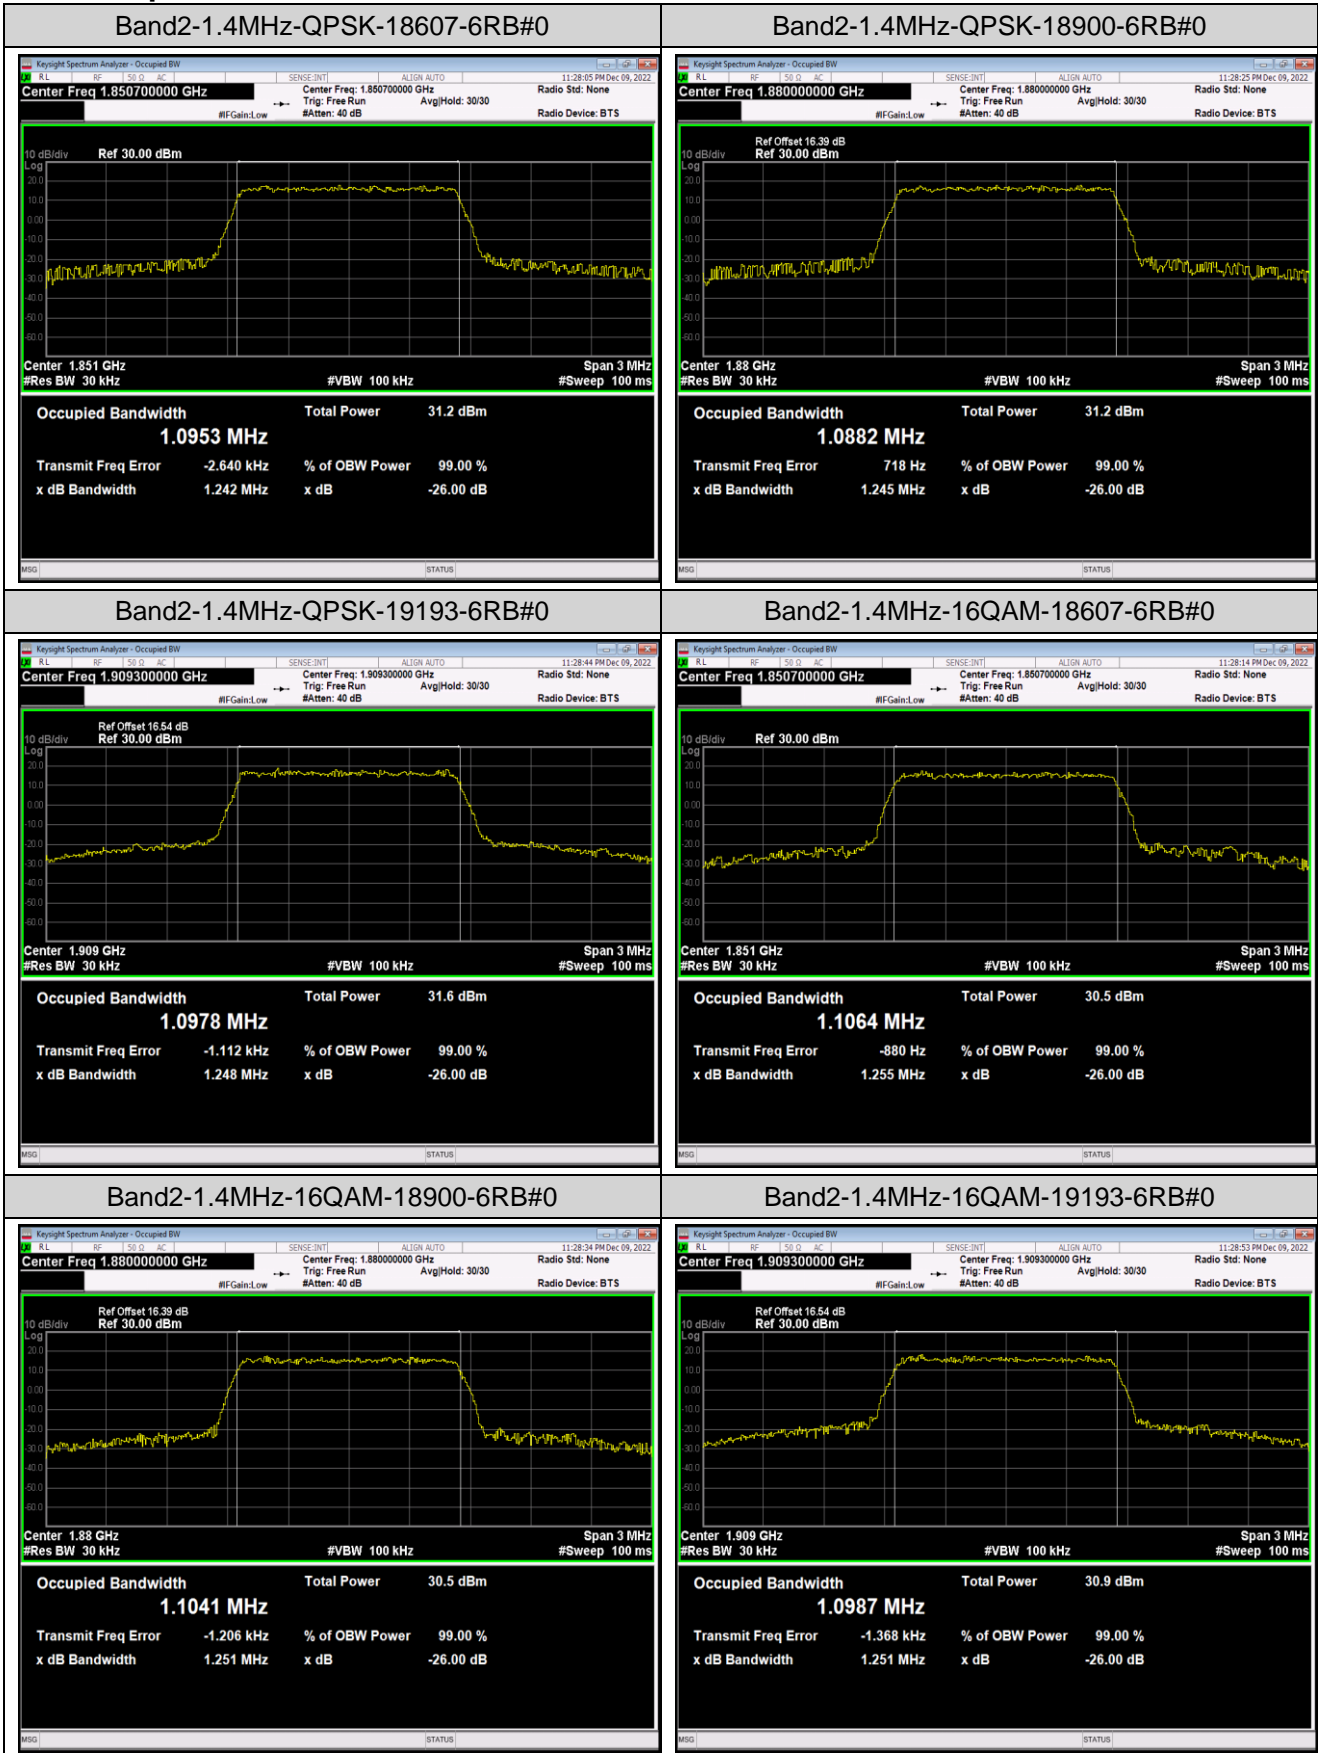

Test Graphs