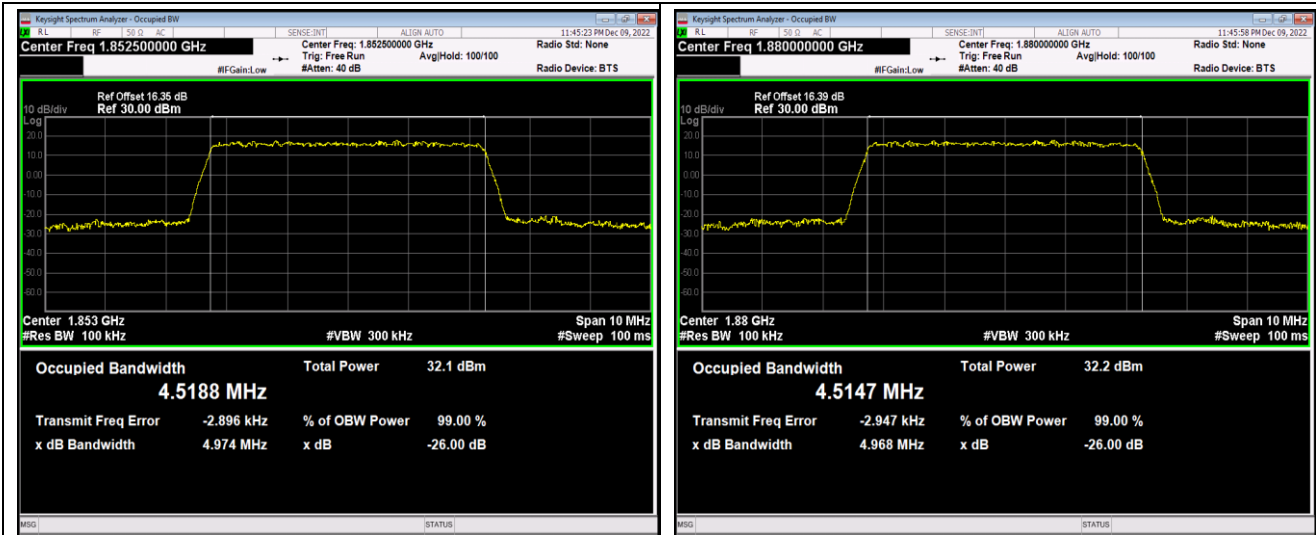

Band2-5MHz-QPSK-19175-25RB#0

Band2-5MHz-16QAM-18625-25RB#0