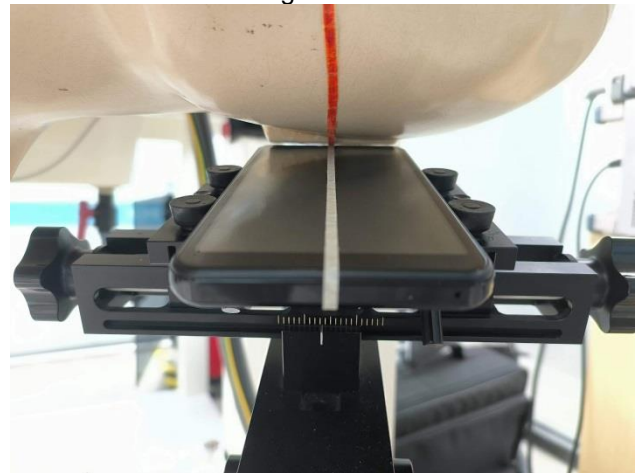

### SAR Test Setup Photos

#### Head

Right Cheek

Right Tilted

Left Cheek

Left Tilted

#### Body

Front side (10mm)

Back side(10mm)

Left side(10mm)

Right side(10mm)

Top side(10mm)

Bottom side(10mm)