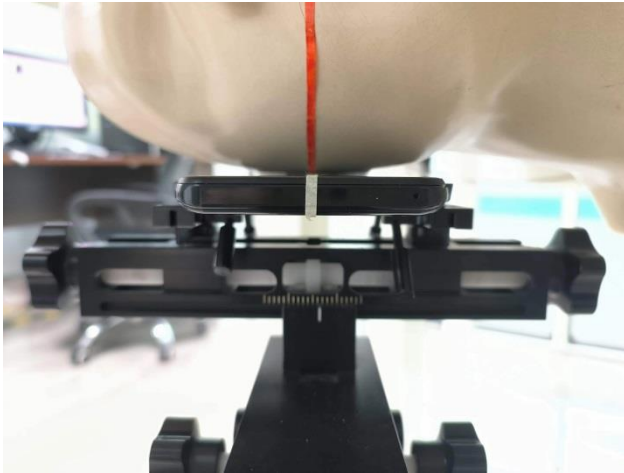

EUT Photos (Model:Prime6)

**EUT Antenna Locations**

### SAR Test Setup Photos

#### Head

Right Cheek

Right Tilted

Left Cheek

Left Tilted

#### Body

Front side (10mm)

Back side(10mm)

Left side(10mm)

Right side(10mm)

Top side(10mm)

Bottom side(10mm)