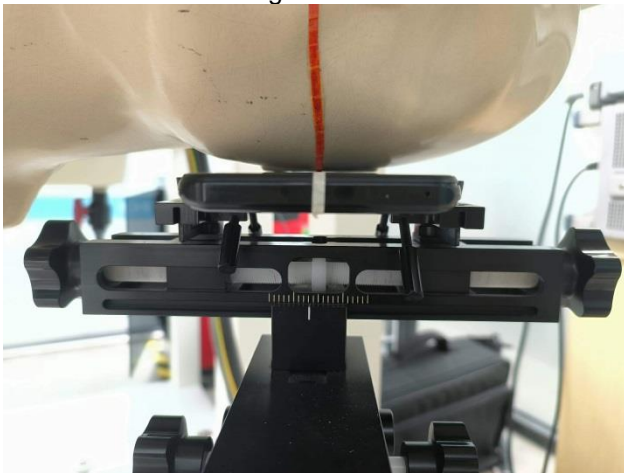

### SAR Test Setup Photos

#### Head

Right Cheek

Right Tilted

Left Cheek

Left Tilted

#### Body

Front side (10mm)

Back side(10mm)

Left side(10mm)

Right side(10mm)

Top side(10mm)

Bottom side(10mm)