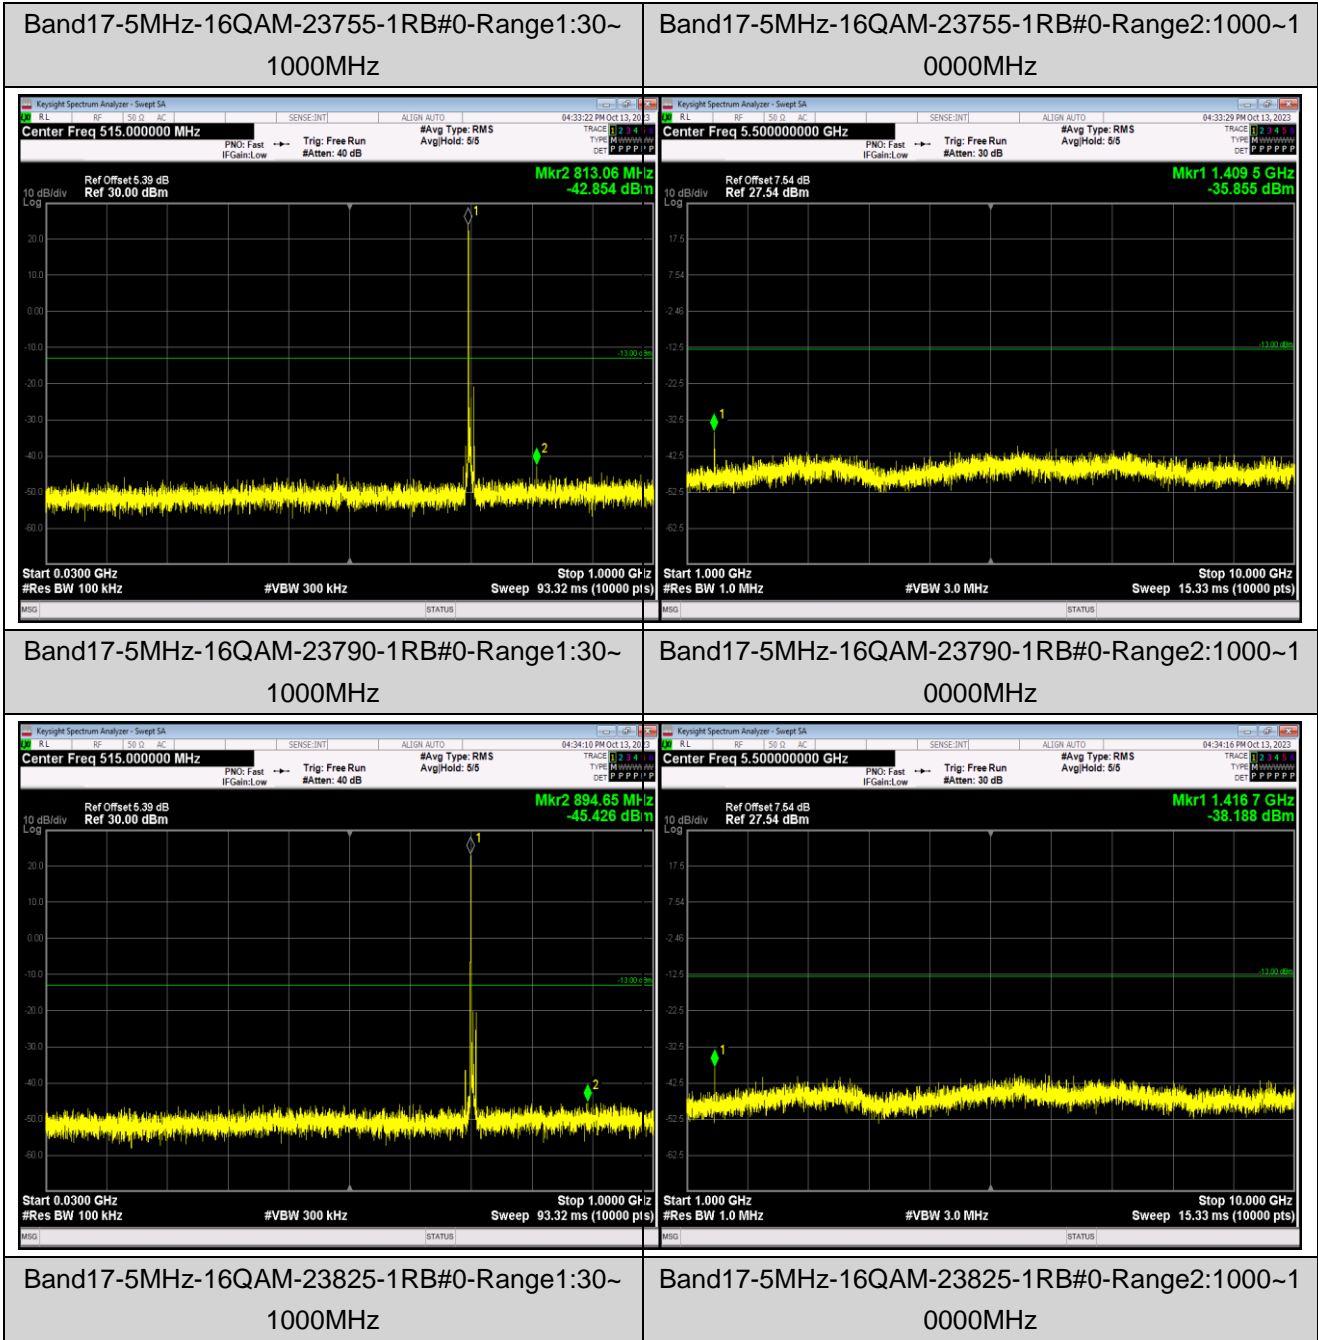

Band17-5MHz-QPSK-23790-1RB#0-Range1:30~1000MHz

Band17-5MHz-QPSK-23790-1RB#0-Range2:1000~10000MHz

Band17-5MHz-QPSK-23825-1RB#0-Range1:30~1000MHz

Band17-5MHz-QPSK-23825-1RB#0-Range2:1000~10000MHz

Band17-5MHz-64QAM-23755-1RB#0-Range1:30~1000MHz

Band17-5MHz-64QAM-23755-1RB#0-Range2:1000~10000MHz

Band17-5MHz-64QAM-23790-1RB#0-Range1:30~1000MHz

Band17-5MHz-64QAM-23790-1RB#0-Range2:1000~10000MHz

Band17-10MHz-QPSK-23800-1RB#0-Range1:30~1000MHz

Band17-10MHz-QPSK-23800-1RB#0-Range2:1000~10000MHz

Band17-10MHz-16QAM-23780-1RB#0-Range1:30~1000MHz

Band17-10MHz-16QAM-23780-1RB#0-Range2:1000~10000MHz

Band17-10MHz-64QAM-23790-1RB#0-Range1:30
~1000MHz

Band17-10MHz-64QAM-23790-1RB#0-Range2:1000~
10000MHz

Band17-10MHz-64QAM-23800-1RB#0-Range1:30
~1000MHz

Band17-10MHz-64QAM-23800-1RB#0-Range2:1000~
10000MHz

Band41-5MHz-16QAM-39675-1RB#0-Range1:30~1000MHz

Band41-5MHz-16QAM-39675-1RB#0-Range2:1000~26500MHz

Band41-5MHz-16QAM-40620-1RB#0-Range1:30~1000MHz