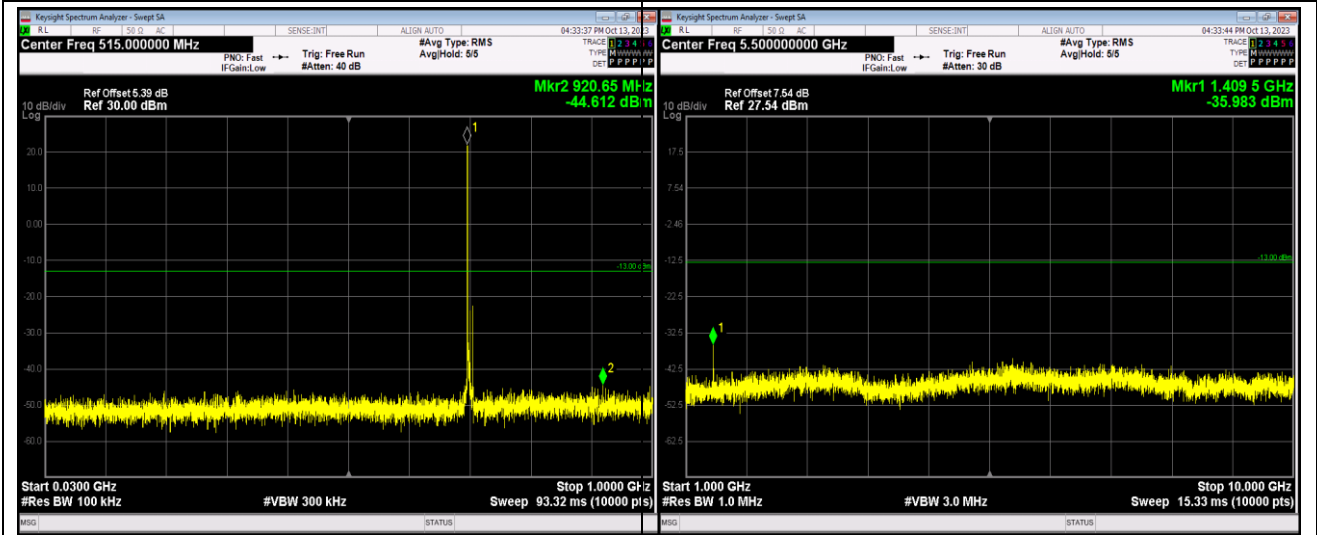

Band17-5MHz-QPSK-23790-1RB#0-Range1:30~1000MHz

Band17-5MHz-QPSK-23790-1RB#0-Range2:1000~10000MHz

Band17-5MHz-QPSK-23825-1RB#0-Range1:30~1000MHz

Band17-5MHz-QPSK-23825-1RB#0-Range2:1000~10000MHz

Band17-5MHz-64QAM-23755-1RB#0-Range1:30~1000MHz

Band17-5MHz-64QAM-23755-1RB#0-Range2:1000~10000MHz

Band17-5MHz-64QAM-23790-1RB#0-Range1:30~1000MHz

Band17-5MHz-64QAM-23790-1RB#0-Range2:1000~10000MHz

Band17-10MHz-QPSK-23800-1RB#0-Range1:30~1000MHz

Band17-10MHz-QPSK-23800-1RB#0-Range2:1000~10000MHz