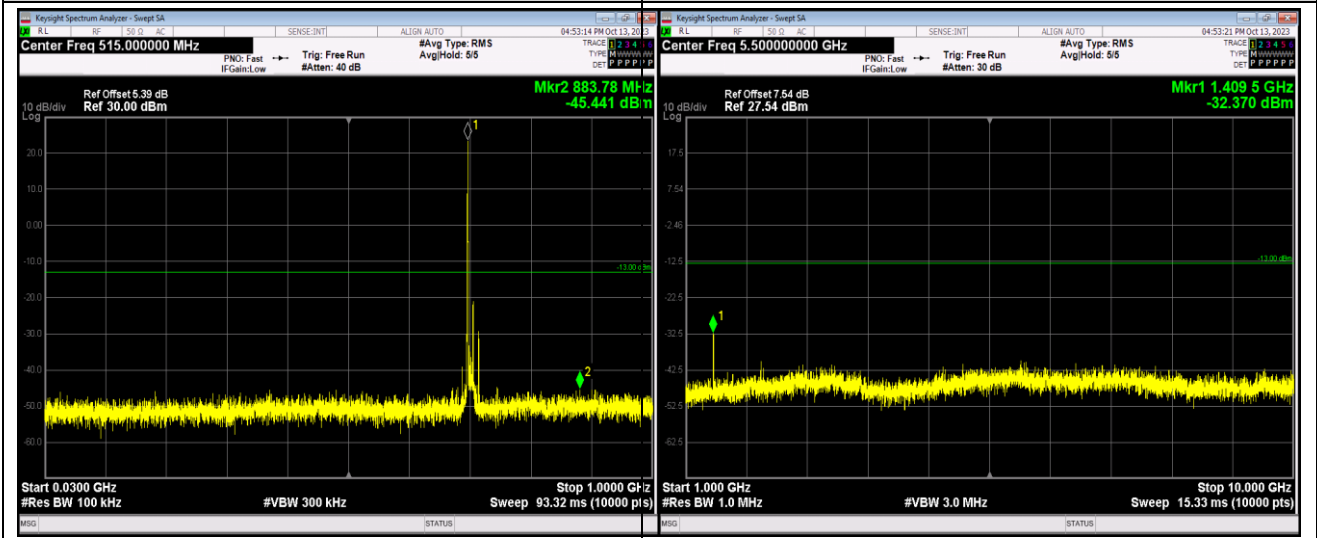

Band17-10MHz-16QAM-23780-1RB#0-Range1:30~1000MHz

Band17-10MHz-16QAM-23780-1RB#0-Range2:1000~10000MHz