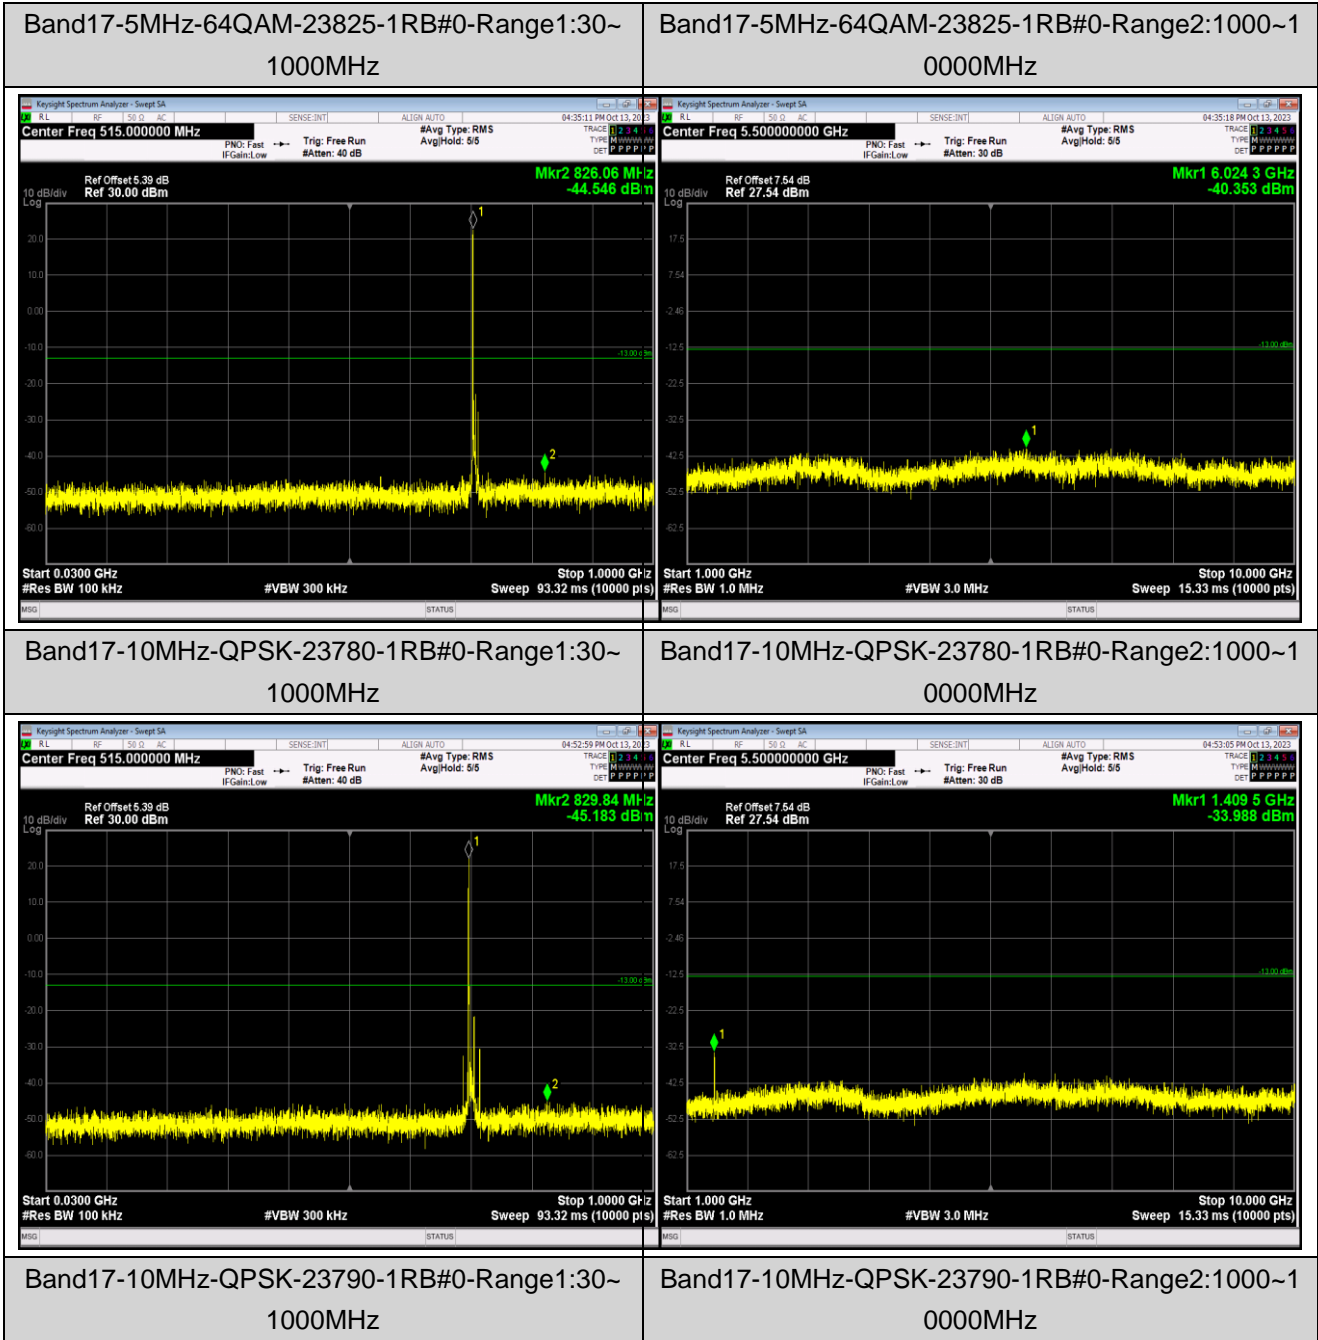

Band17-5MHz-QPSK-23790-1RB#0-Range1:30~1000MHz

Band17-5MHz-QPSK-23790-1RB#0-Range2:1000~10000MHz

Band17-5MHz-QPSK-23825-1RB#0-Range1:30~1000MHz

Band17-5MHz-QPSK-23825-1RB#0-Range2:1000~10000MHz

Band17-5MHz-64QAM-23755-1RB#0-Range1:30~1000MHz

Band17-5MHz-64QAM-23755-1RB#0-Range2:1000~10000MHz

Band17-5MHz-64QAM-23790-1RB#0-Range1:30~1000MHz

Band17-5MHz-64QAM-23790-1RB#0-Range2:1000~10000MHz

Band17-10MHz-QPSK-23800-1RB#0-Range1:30~1000MHz

Band17-10MHz-QPSK-23800-1RB#0-Range2:1000~10000MHz

Band17-10MHz-16QAM-23780-1RB#0-Range1:30~1000MHz

Band17-10MHz-16QAM-23780-1RB#0-Range2:1000~10000MHz

Band17-10MHz-64QAM-23790-1RB#0-Range1:30
~1000MHz

Band17-10MHz-64QAM-23790-1RB#0-Range2:1000~
10000MHz