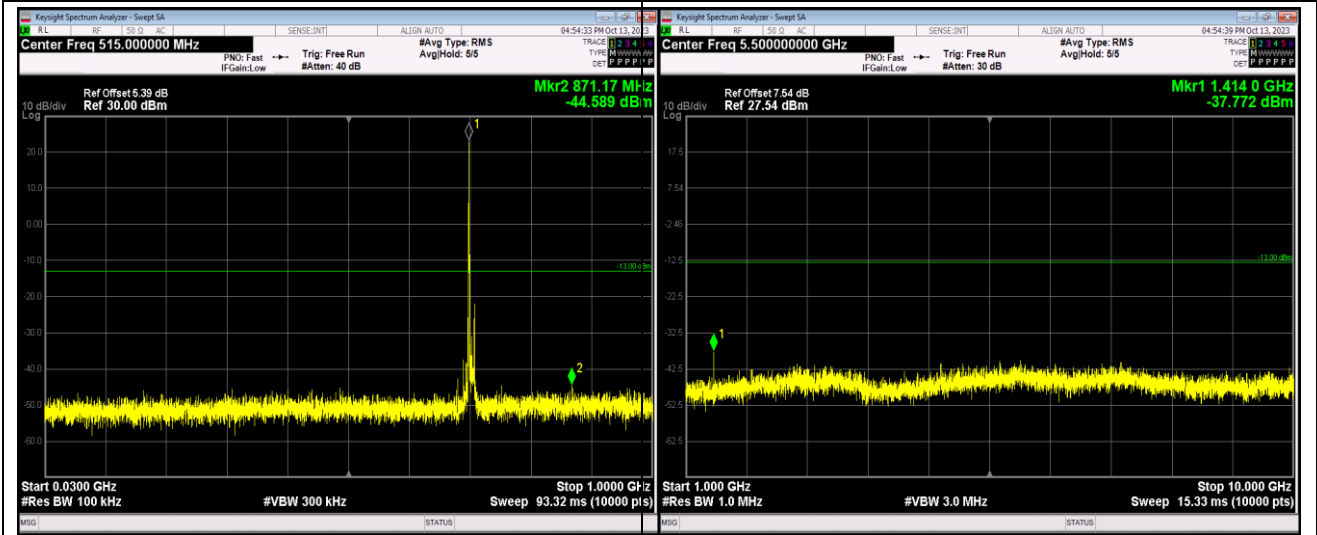

Band17-5MHz-64QAM-23755-1RB#0-Range2:1000~10000MHz

Band17-5MHz-64QAM-23790-1RB#0-Range1:30~1000MHz

Band17-5MHz-64QAM-23790-1RB#0-Range2:1000~10000MHz

Band17-10MHz-QPSK-23800-1RB#0-Range1:30~1000MHz

Band17-10MHz-QPSK-23800-1RB#0-Range2:1000~10000MHz