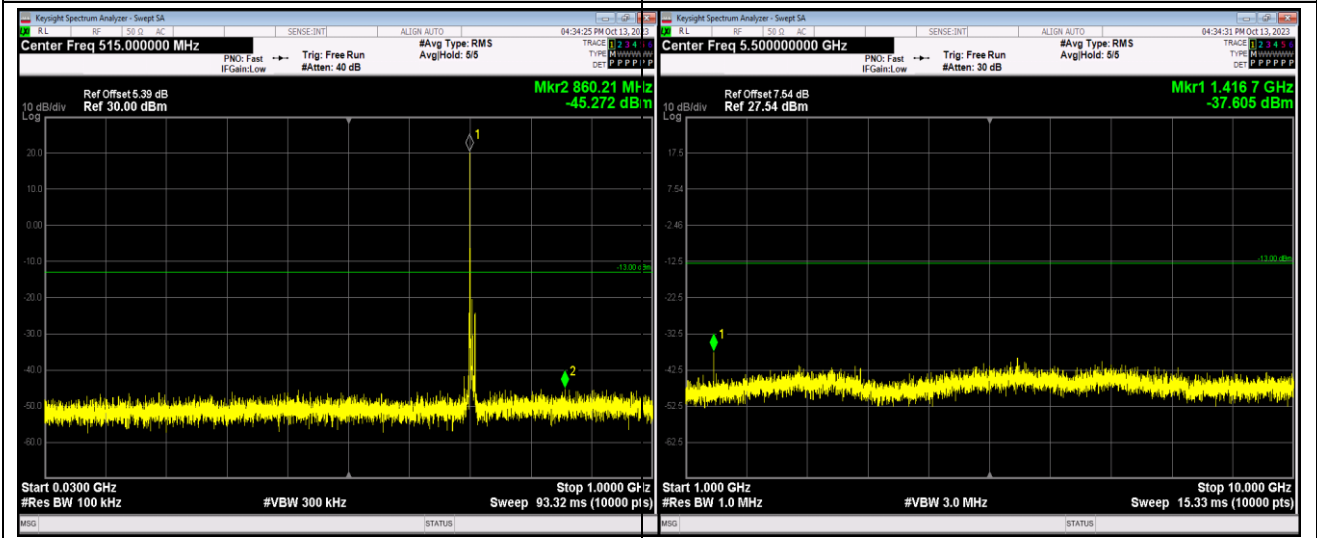

Band17-5MHz-QPSK-23790-1RB#0-Range1:30~1000MHz

Band17-5MHz-QPSK-23790-1RB#0-Range2:1000~10000MHz

Band17-5MHz-QPSK-23825-1RB#0-Range1:30~1000MHz

Band17-5MHz-QPSK-23825-1RB#0-Range2:1000~10000MHz

Band17-5MHz-64QAM-23755-1RB#0-Range1:30~1000MHz

Band17-5MHz-64QAM-23755-1RB#0-Range2:1000~10000MHz

Band17-5MHz-64QAM-23790-1RB#0-Range1:30~1000MHz

Band17-5MHz-64QAM-23790-1RB#0-Range2:1000~10000MHz

Band17-10MHz-QPSK-23800-1RB#0-Range1:30~1000MHz

Band17-10MHz-QPSK-23800-1RB#0-Range2:1000~10000MHz