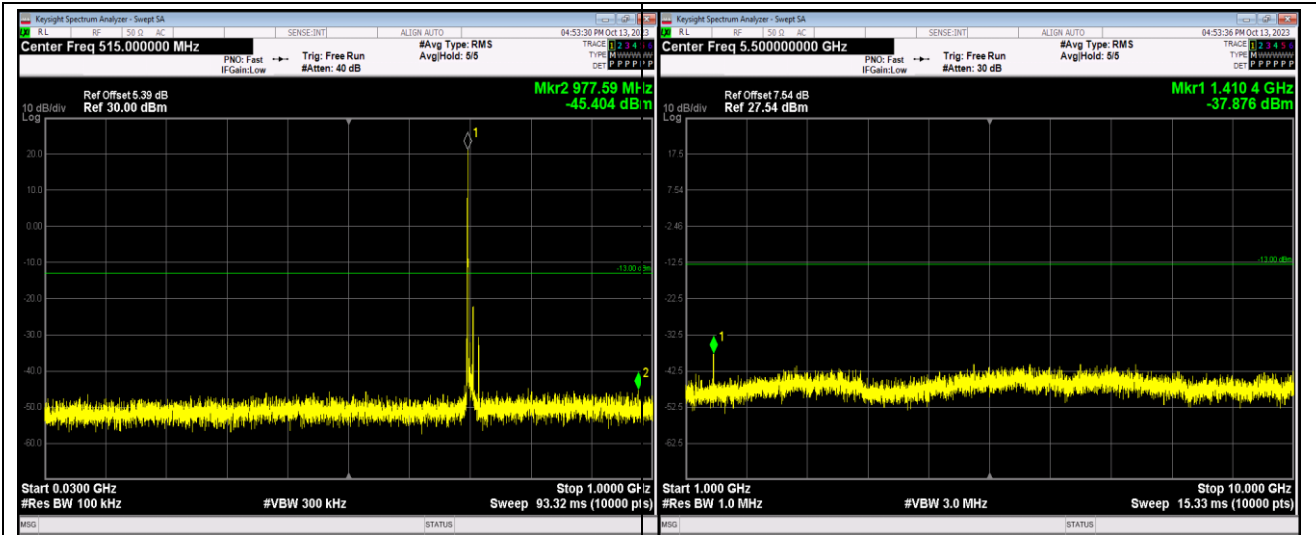

Band17-10MHz-64QAM-23790-1RB#0-Range2:1000~
10000MHz

Band17-10MHz-64QAM-23790-1RB#0-Range1:30
~1000MHz