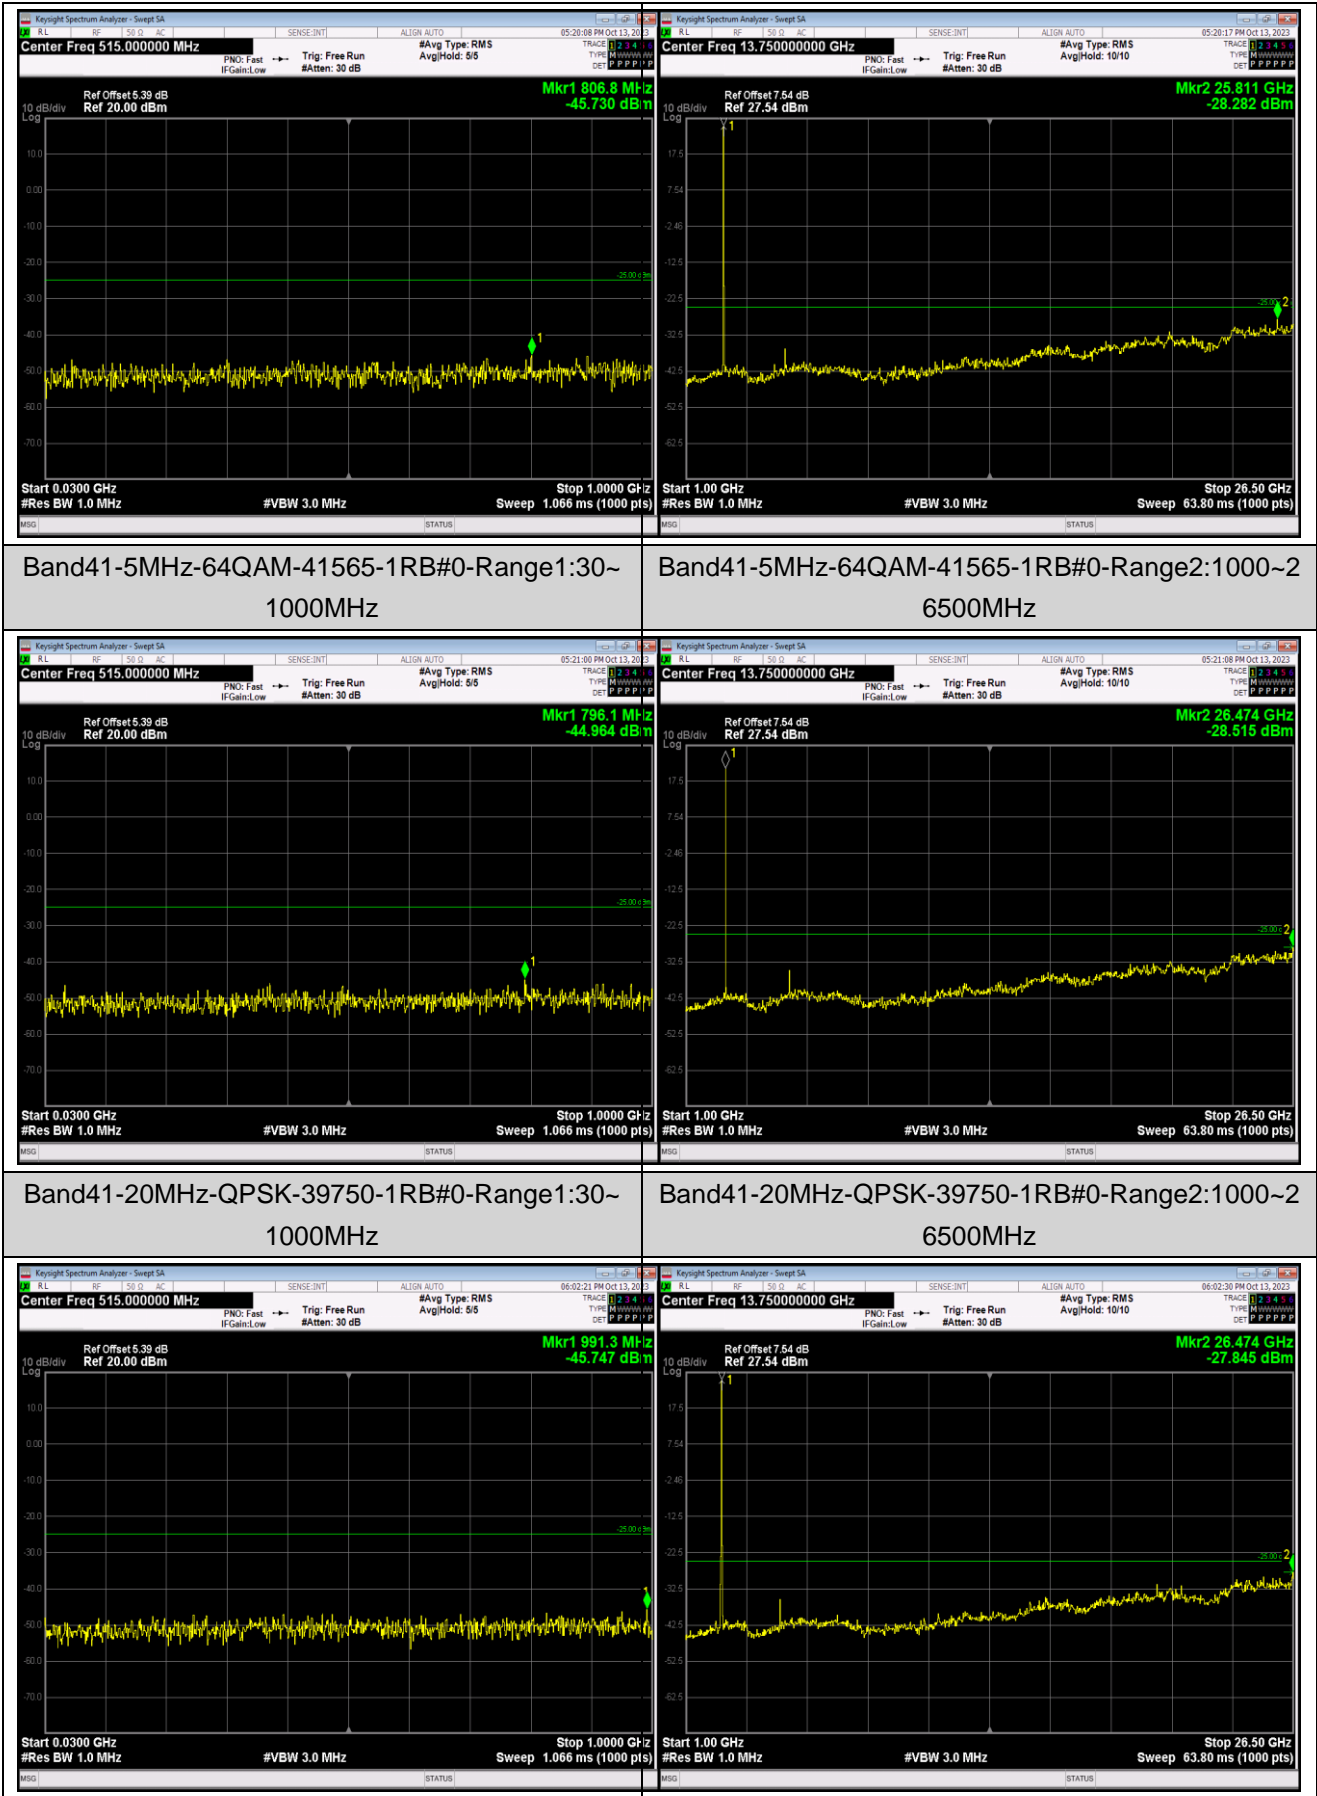

Band41-5MHz-64QAM-41565-1RB#0-Range1:30~1000MHz

Band41-5MHz-64QAM-41565-1RB#0-Range2:1000~26500MHz

Band41-20MHz-QPSK-39750-1RB#0-Range1:30~1000MHz

Band41-20MHz-QPSK-39750-1RB#0-Range2:1000~26500MHz