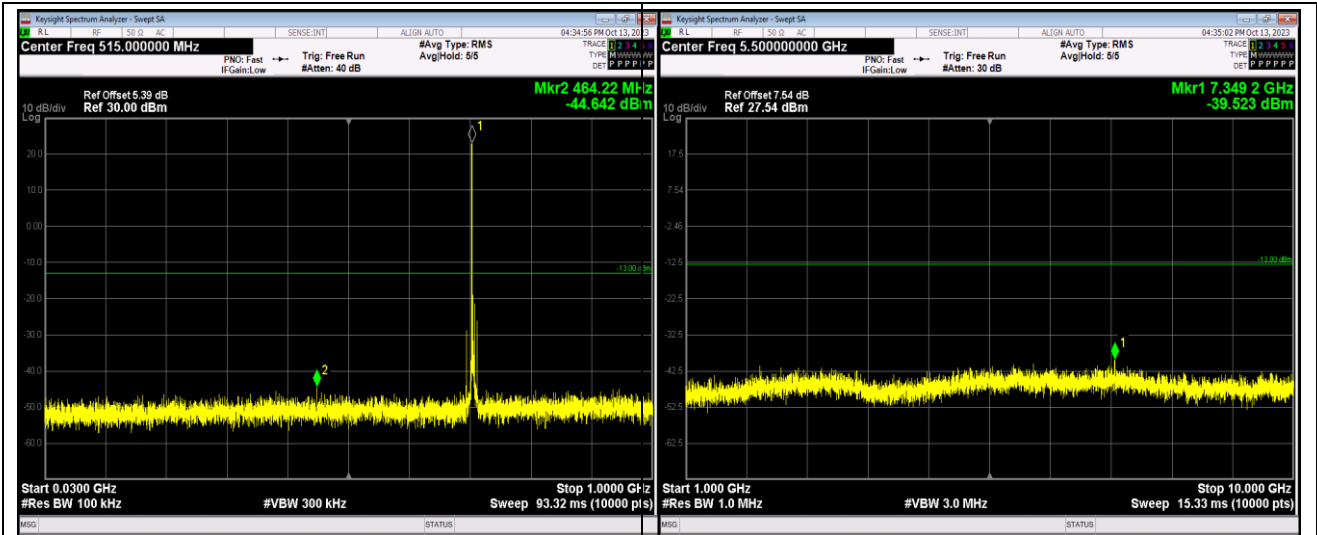

Band17-5MHz-QPSK-23790-1RB#0-Range1:30~1000MHz

Band17-5MHz-QPSK-23790-1RB#0-Range2:1000~10000MHz

Band17-5MHz-QPSK-23825-1RB#0-Range1:30~1000MHz

Band17-5MHz-QPSK-23825-1RB#0-Range2:1000~10000MHz

Band17-5MHz-64QAM-23755-1RB#0-Range1:30~1000MHz

Band17-5MHz-64QAM-23755-1RB#0-Range2:1000~10000MHz

Band17-5MHz-64QAM-23790-1RB#0-Range1:30~1000MHz

Band17-5MHz-64QAM-23790-1RB#0-Range2:1000~10000MHz

Band17-10MHz-QPSK-23800-1RB#0-Range1:30~1000MHz

Band17-10MHz-QPSK-23800-1RB#0-Range2:1000~10000MHz