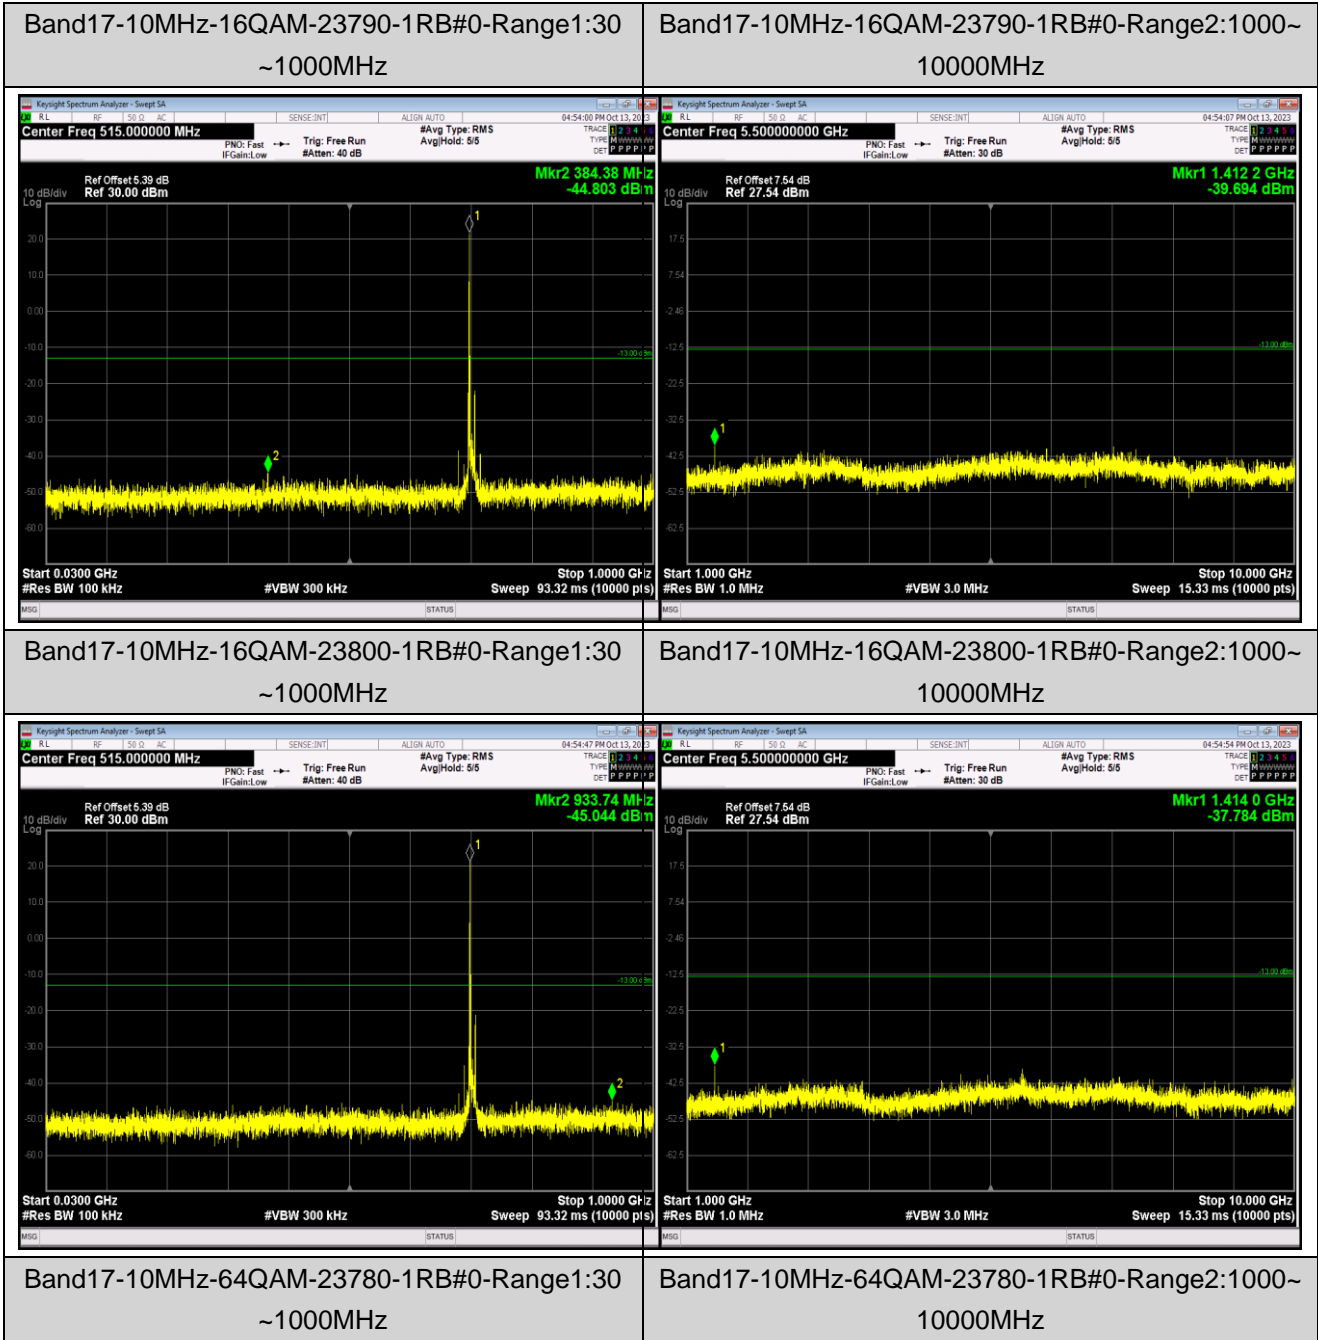

Band17-5MHz-QPSK-23790-1RB#0-Range1:30~1000MHz

Band17-5MHz-QPSK-23790-1RB#0-Range2:1000~10000MHz

Band17-5MHz-QPSK-23825-1RB#0-Range1:30~1000MHz

Band17-5MHz-QPSK-23825-1RB#0-Range2:1000~10000MHz

Band17-5MHz-64QAM-23755-1RB#0-Range1:30~1000MHz

Band17-5MHz-64QAM-23755-1RB#0-Range2:1000~10000MHz

Band17-5MHz-64QAM-23790-1RB#0-Range1:30~1000MHz

Band17-5MHz-64QAM-23790-1RB#0-Range2:1000~10000MHz

Band17-10MHz-QPSK-23800-1RB#0-Range1:30~1000MHz

Band17-10MHz-QPSK-23800-1RB#0-Range2:1000~10000MHz

Band17-10MHz-16QAM-23780-1RB#0-Range1:30~1000MHz

Band17-10MHz-16QAM-23780-1RB#0-Range2:1000~10000MHz

Band17-10MHz-64QAM-23790-1RB#0-Range1:30
~1000MHz

Band17-10MHz-64QAM-23790-1RB#0-Range2:1000~
10000MHz

Band17-10MHz-64QAM-23800-1RB#0-Range1:30
~1000MHz

Band17-10MHz-64QAM-23800-1RB#0-Range2:1000~
10000MHz

Band41-5MHz-16QAM-39675-1RB#0-Range1:30~1000MHz

Band41-5MHz-16QAM-39675-1RB#0-Range2:1000~26500MHz

Band41-5MHz-16QAM-40620-1RB#0-Range1:30~1000MHz