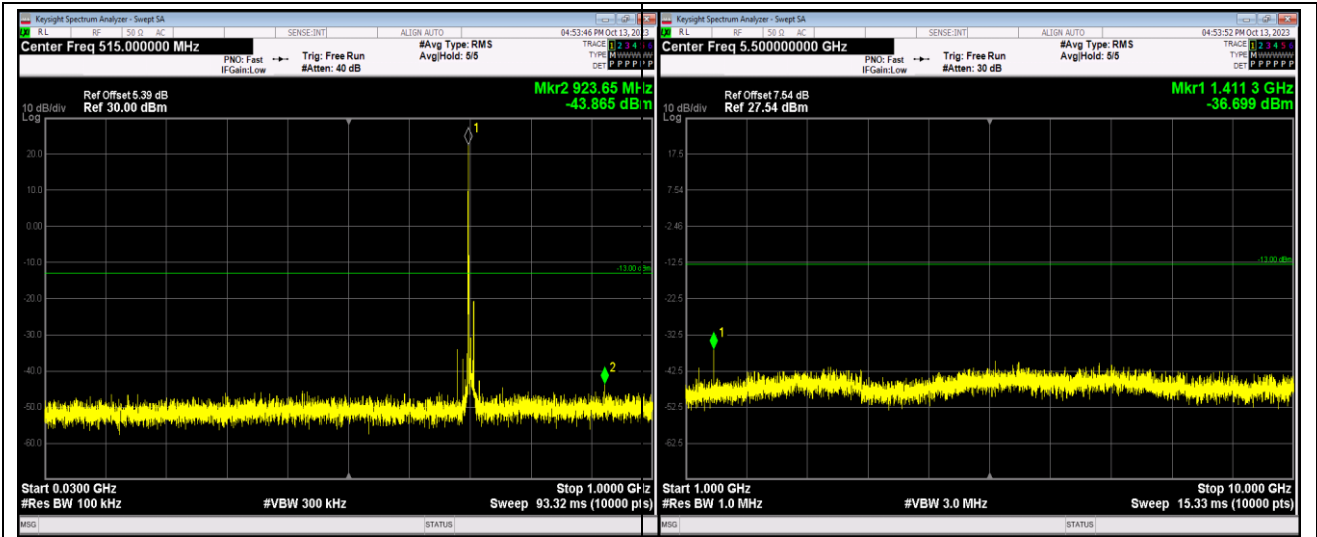

Band17-5MHz-64QAM-23755-1RB#0-Range2:1000~10000MHz

Band17-5MHz-64QAM-23790-1RB#0-Range1:30~1000MHz

Band17-5MHz-64QAM-23790-1RB#0-Range2:1000~10000MHz

Band17-10MHz-QPSK-23800-1RB#0-Range1:30~1000MHz

Band17-10MHz-QPSK-23800-1RB#0-Range2:1000~10000MHz