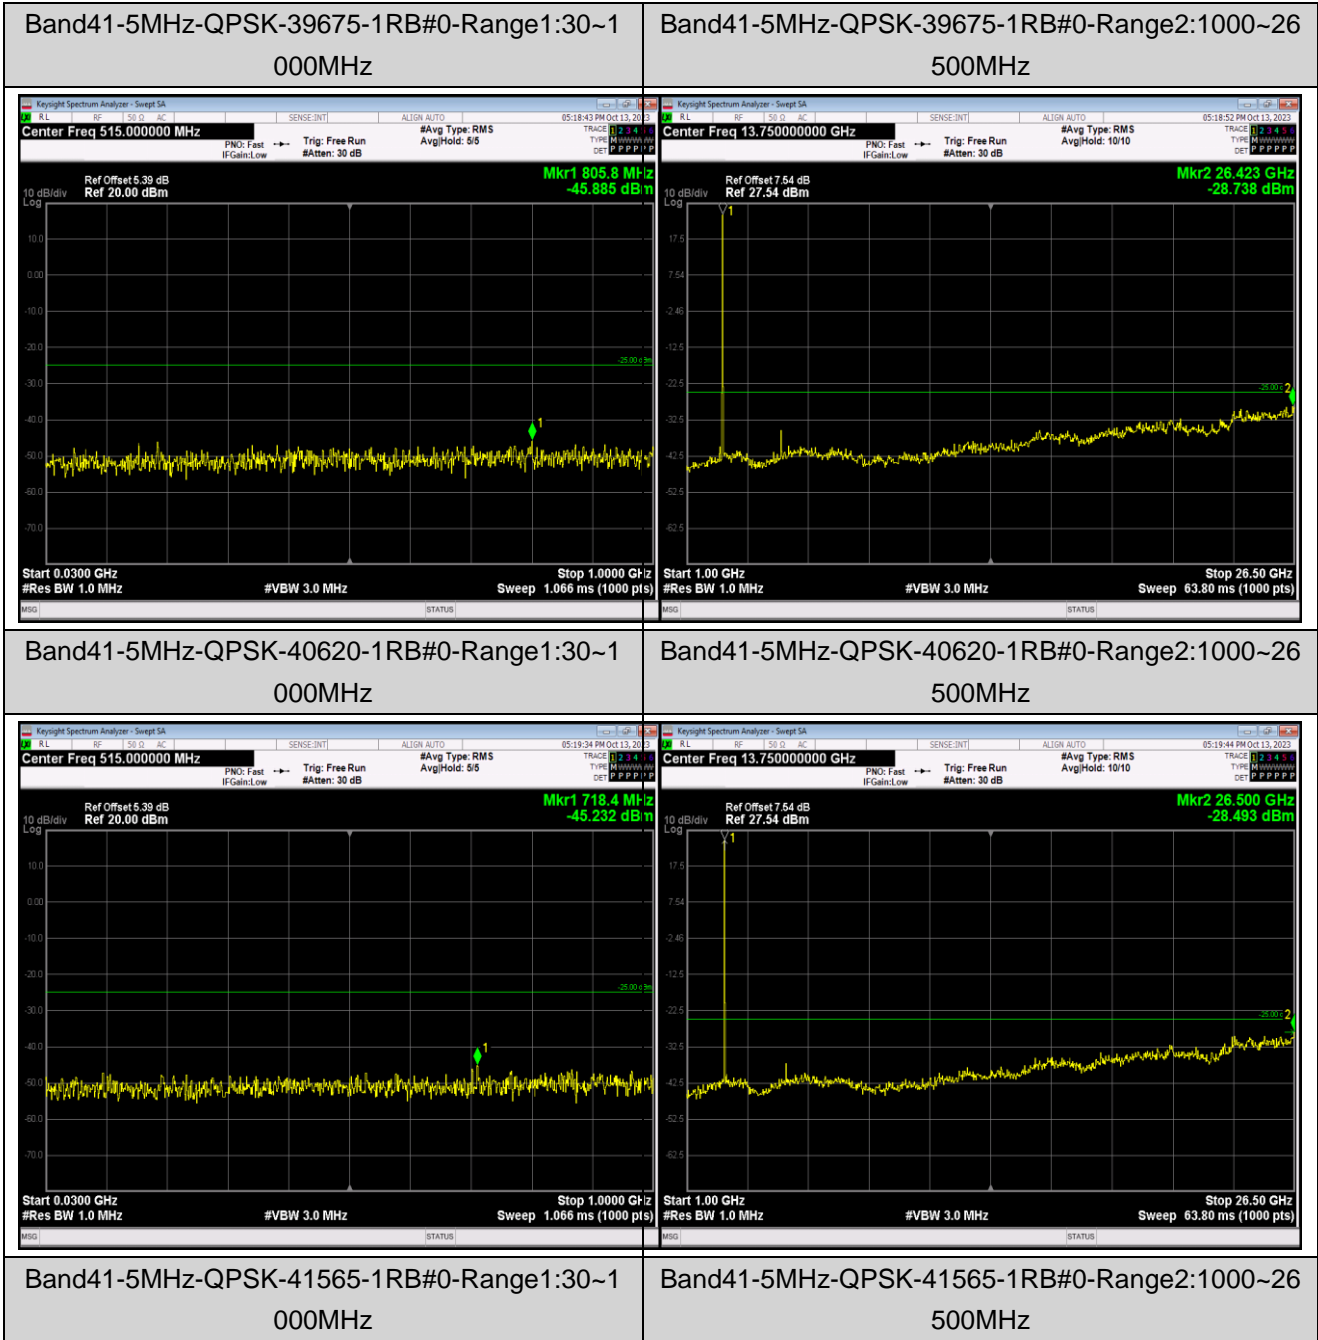

Band17-5MHz-QPSK-23790-1RB#0-Range1:30~1000MHz

Band17-5MHz-QPSK-23790-1RB#0-Range2:1000~10000MHz

Band17-5MHz-QPSK-23825-1RB#0-Range1:30~1000MHz

Band17-5MHz-QPSK-23825-1RB#0-Range2:1000~10000MHz

Band17-5MHz-64QAM-23755-1RB#0-Range1:30~1000MHz

Band17-5MHz-64QAM-23755-1RB#0-Range2:1000~10000MHz

Band17-5MHz-64QAM-23790-1RB#0-Range1:30~1000MHz

Band17-5MHz-64QAM-23790-1RB#0-Range2:1000~10000MHz

Band17-10MHz-QPSK-23800-1RB#0-Range1:30~1000MHz

Band17-10MHz-QPSK-23800-1RB#0-Range2:1000~10000MHz

Band17-10MHz-16QAM-23780-1RB#0-Range1:30~1000MHz

Band17-10MHz-16QAM-23780-1RB#0-Range2:1000~10000MHz

Band17-10MHz-64QAM-23790-1RB#0-Range1:30
~1000MHz

Band17-10MHz-64QAM-23790-1RB#0-Range2:1000~
10000MHz

Band17-10MHz-64QAM-23800-1RB#0-Range1:30
~1000MHz

Band17-10MHz-64QAM-23800-1RB#0-Range2:1000~
10000MHz

Band41-5MHz-16QAM-39675-1RB#0-Range1:30~1000MHz

Band41-5MHz-16QAM-39675-1RB#0-Range2:1000~26500MHz

Band41-5MHz-16QAM-40620-1RB#0-Range1:30~1000MHz