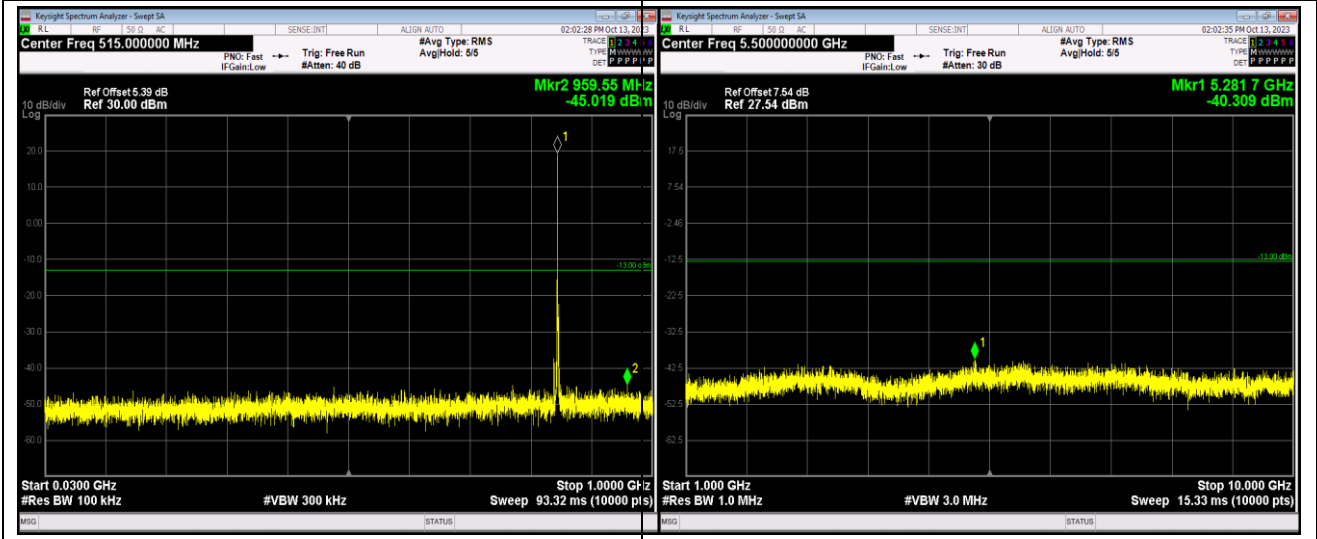

Band5-1.4MHz-16QAM-20407-1RB#0-Range2:1000~10000MHz

Band5-1.4MHz-64QAM-20525-1RB#0-Range1:30~1000MHz

Band5-1.4MHz-64QAM-20525-1RB#0-Range2:1000~10000MHz

Band5-1.4MHz-64QAM-20643-1RB#0-Range1:30~1000MHz

Band5-1.4MHz-64QAM-20643-1RB#0-Range2:1000~10000MHz