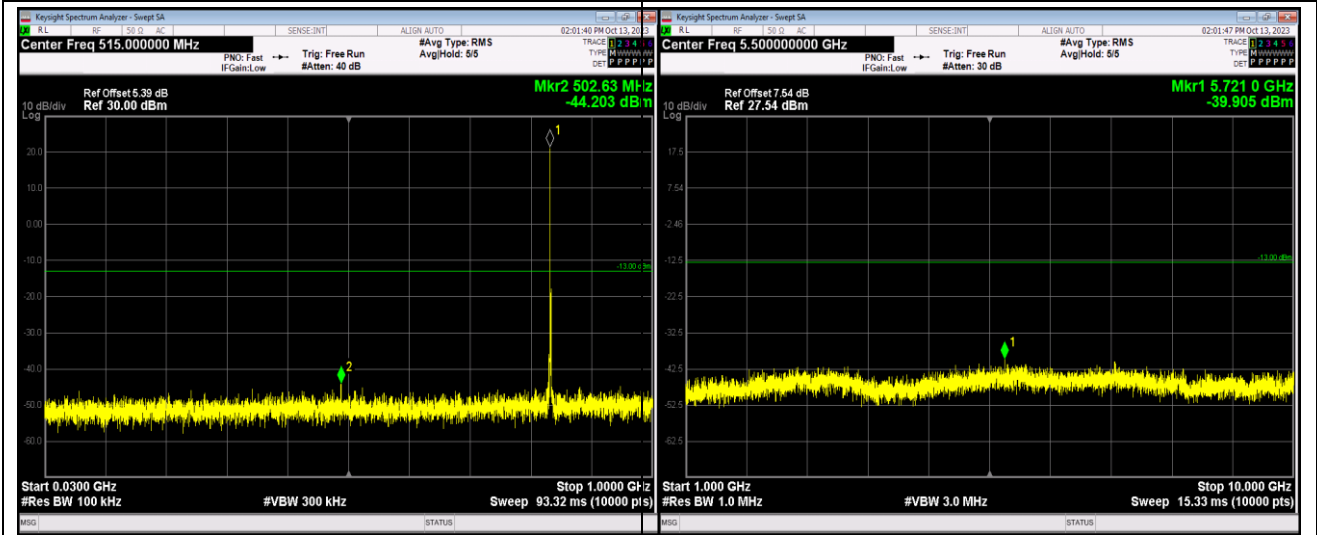

Band5-1.4MHz-16QAM-20407-1RB#0-Range2:1000~10000MHz

Band5-1.4MHz-64QAM-20525-1RB#0-Range1:30~1000MHz

Band5-1.4MHz-64QAM-20525-1RB#0-Range2:1000~10000MHz

Band5-1.4MHz-64QAM-20643-1RB#0-Range1:30~1000MHz

Band5-1.4MHz-64QAM-20643-1RB#0-Range2:1000~10000MHz