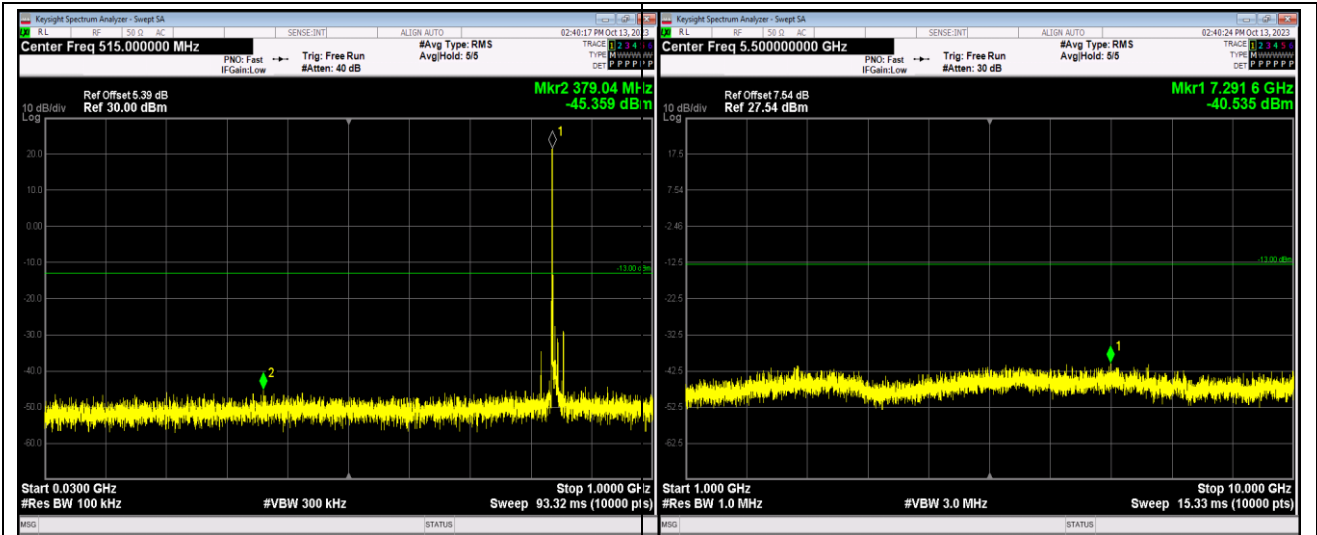

Band5-1.4MHz-16QAM-20407-1RB#0-Range2:1000~10000MHz

Band5-1.4MHz-64QAM-20525-1RB#0-Range1:30~1000MHz

Band5-1.4MHz-64QAM-20525-1RB#0-Range2:1000~10000MHz

Band5-1.4MHz-64QAM-20643-1RB#0-Range1:30~1000MHz

Band5-1.4MHz-64QAM-20643-1RB#0-Range2:1000~10000MHz