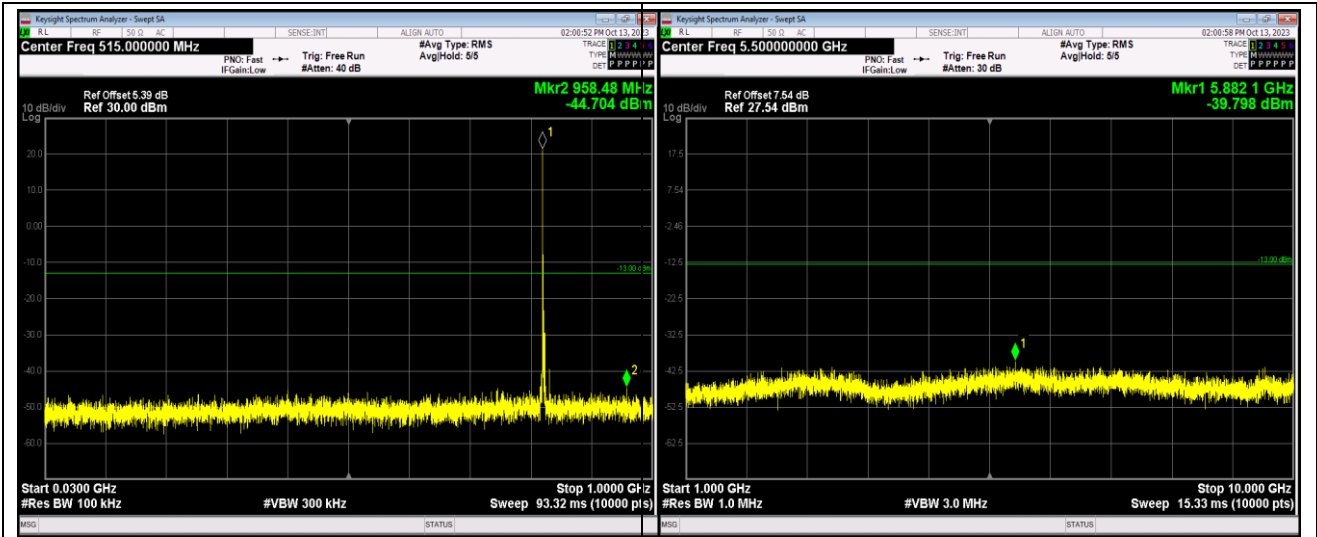

Band5-1.4MHz-64QAM-20525-1RB#0-Range2:1000~10000MHz

Band5-1.4MHz-64QAM-20525-1RB#0-Range1:30~1000MHz