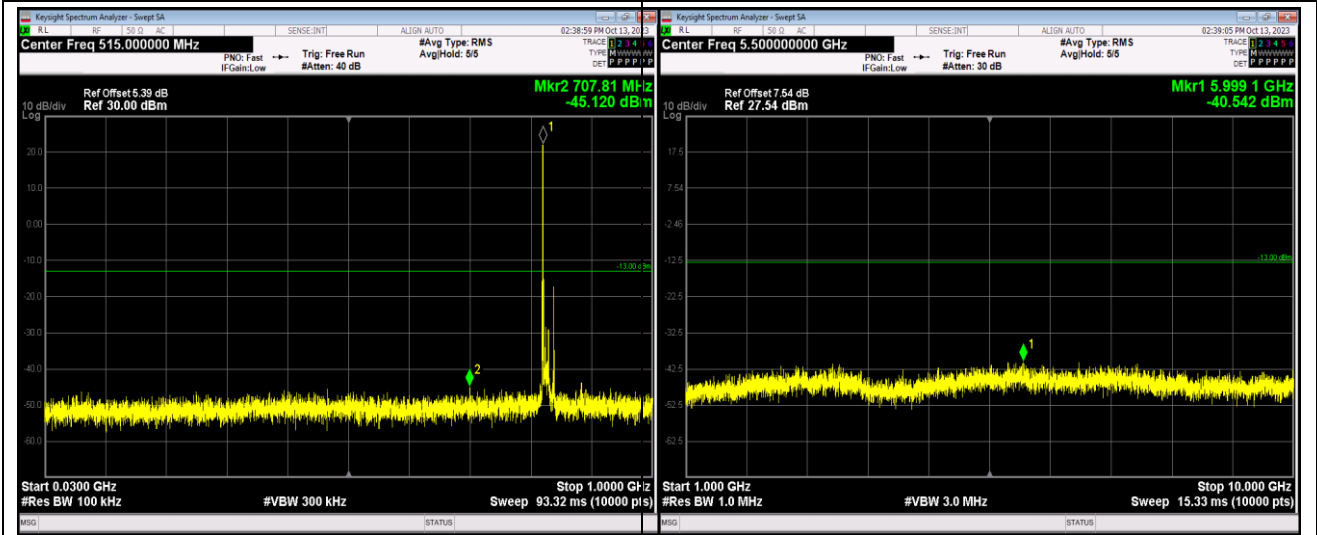

Band5-10MHz-16QAM-20450-1RB#0-Range1:30~1000MHz

Band5-10MHz-16QAM-20525-1RB#0-Range2:1000~10000MHz

Band5-10MHz-16QAM-20450-1RB#0-Range2:1000~10000MHz

Band5-10MHz-16QAM-20525-1RB#0-Range1:30~1000MHz