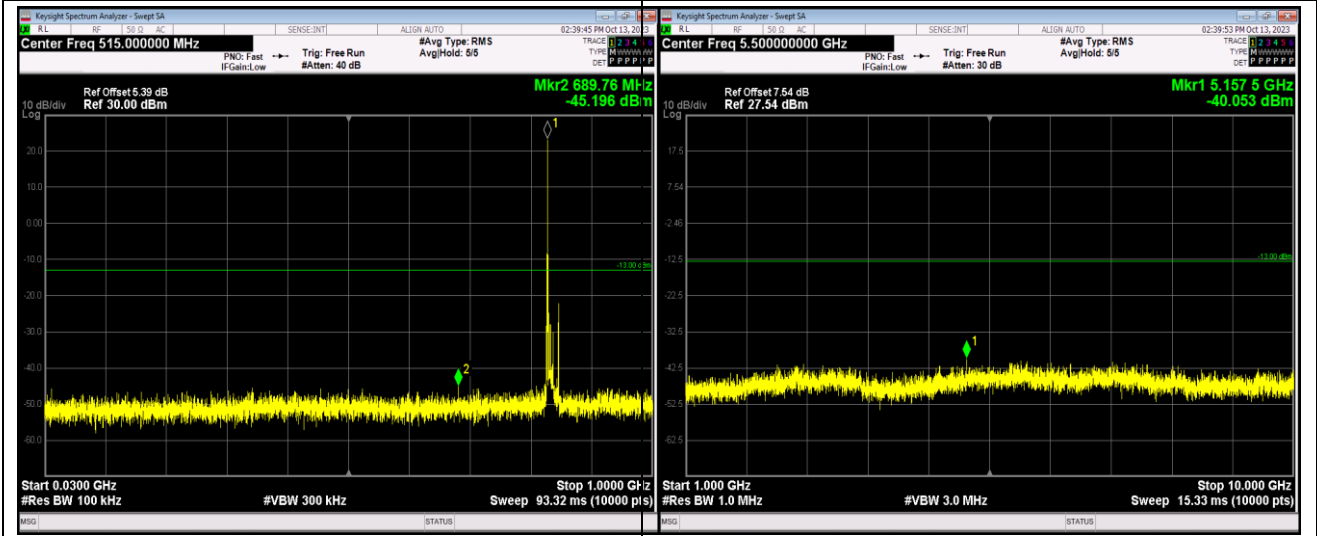

Band5-10MHz-16QAM-20525-1RB#0-Range1:30~1000MHz

Band5-10MHz-16QAM-20525-1RB#0-Range2:1000~10000MHz