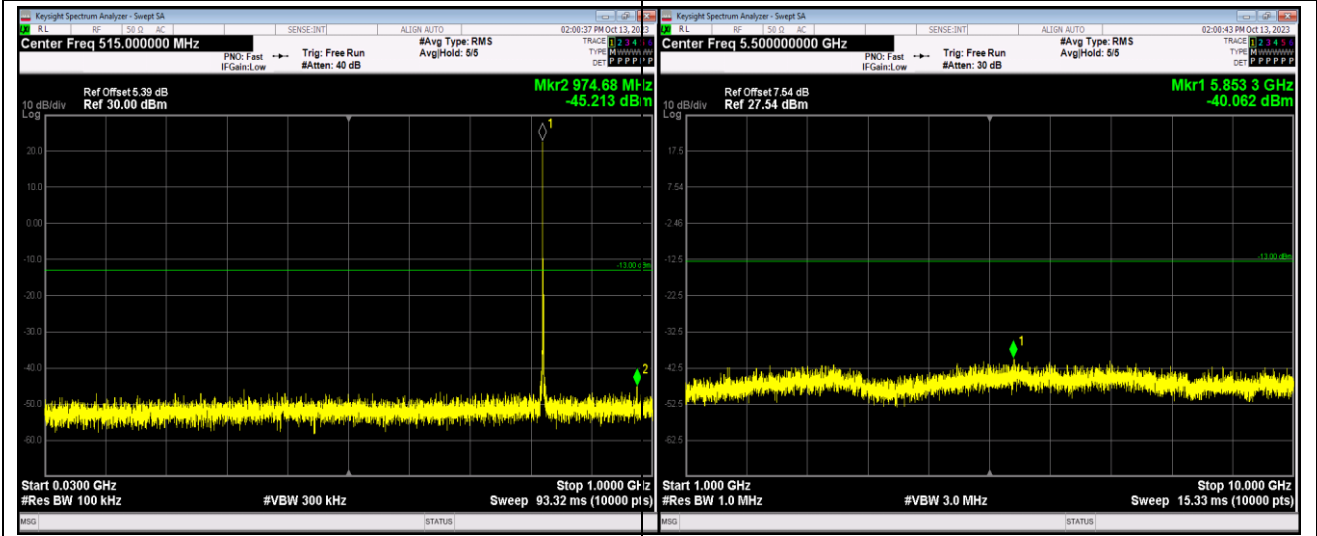

Band5-1.4MHz-16QAM-20407-1RB#0-Range1:30~1000MHz

Band5-1.4MHz-16QAM-20407-1RB#0-Range2:1000~10000MHz