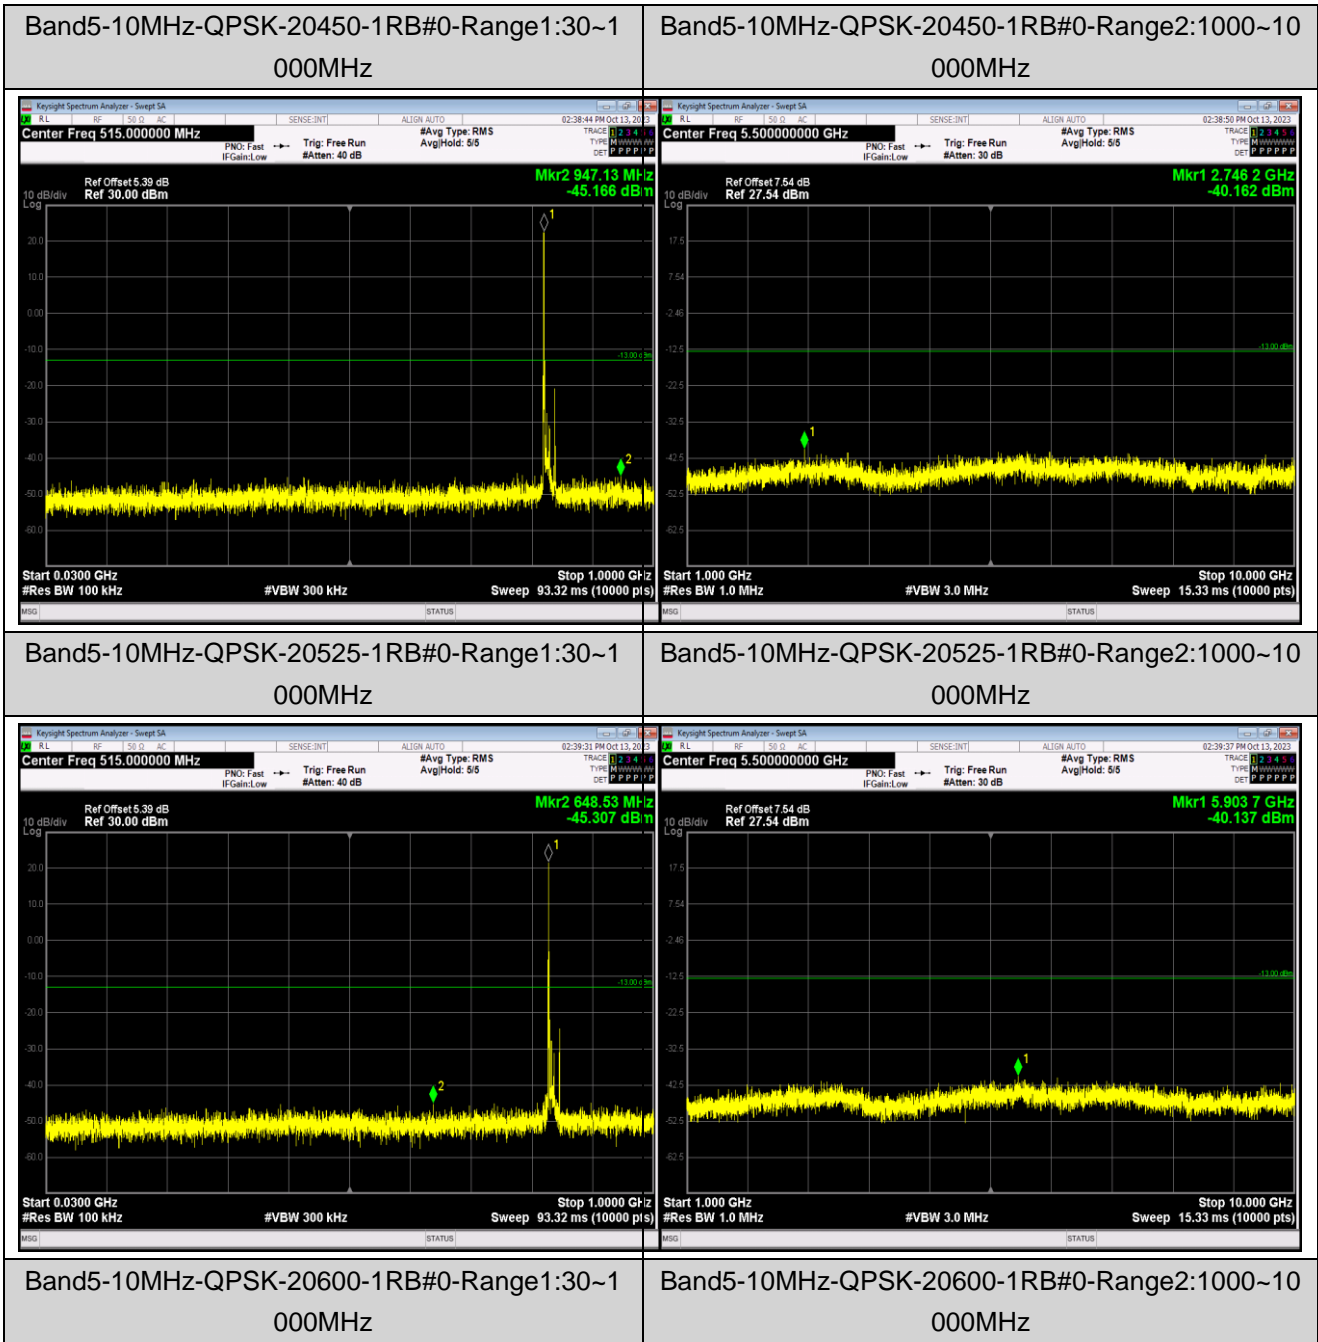

Band4-20MHz-64QAM-20175-1RB#0-Range1:30~1000MHz

Band4-20MHz-64QAM-20175-1RB#0-Range2:1000~20000MHz

Band5-1.4MHz-QPSK-20643-1RB#0-Range1:30~1000MHz

Band5-1.4MHz-QPSK-20643-1RB#0-Range2:1000~10000MHz

Band5-1.4MHz-16QAM-20407-1RB#0-Range1:30~1000MHz

Band5-1.4MHz-16QAM-20407-1RB#0-Range2:1000~10000MHz

Band5-1.4MHz-64QAM-20525-1RB#0-Range1:30~1000MHz

Band5-1.4MHz-64QAM-20525-1RB#0-Range2:1000~10000MHz

Band5-1.4MHz-64QAM-20643-1RB#0-Range1:30~1000MHz

Band5-1.4MHz-64QAM-20643-1RB#0-Range2:1000~10000MHz

Band5-10MHz-16QAM-20450-1RB#0-Range1:30~1000MHz

Band5-10MHz-16QAM-20450-1RB#0-Range2:1000~10000MHz

Band5-10MHz-16QAM-20525-1RB#0-Range1:30~1000MHz

Band5-10MHz-16QAM-20525-1RB#0-Range2:1000~10000MHz

Band5-10MHz-64QAM-20600-1RB#0-Range1:30~1000MHz