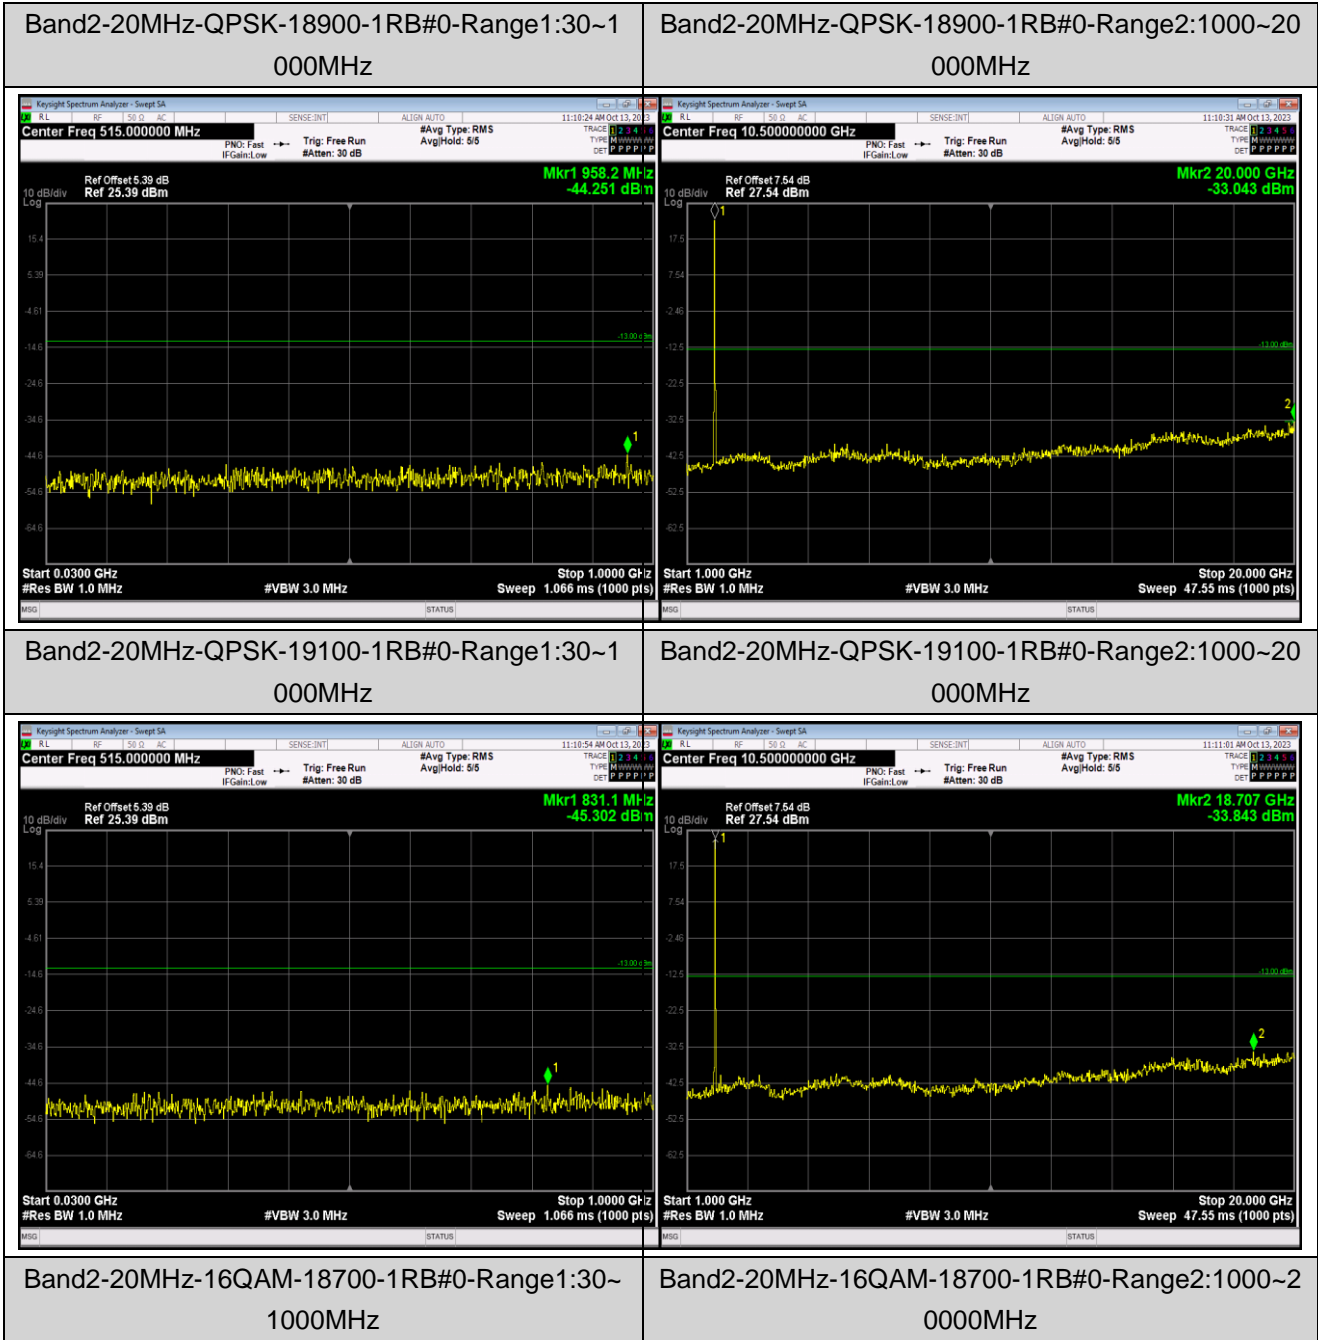

Remark: All bandwidth and all modulation had been tested, but only the worst case data displayed in this report.

Test Graphs

Band2-1.4MHz-16QAM-18607-1RB#0-Range1:30~1000MHz

Band2-1.4MHz-16QAM-18607-1RB#0-Range2:1000~20000MHz

Band2-1.4MHz-16QAM-18900-1RB#0-Range1:30~1000MHz

Band2-1.4MHz-16QAM-18900-1RB#0-Range2:1000~20000MHz

Band2-1.4MHz-64QAM-19193-1RB#0-Range1:30~1000MHz

Band2-1.4MHz-64QAM-19193-1RB#0-Range2:1000~20000MHz

Band2-20MHz-QPSK-18700-1RB#0-Range1:30~1000MHz

Band2-20MHz-QPSK-18700-1RB#0-Range2:1000~20000MHz

Band2-20MHz-16QAM-18900-1RB#0-Range1:30~1000MHz

Band2-20MHz-16QAM-18900-1RB#0-Range2:1000~2000MHz

Band2-20MHz-16QAM-19100-1RB#0-Range1:30~1000MHz

Band2-20MHz-16QAM-19100-1RB#0-Range2:1000~2000MHz