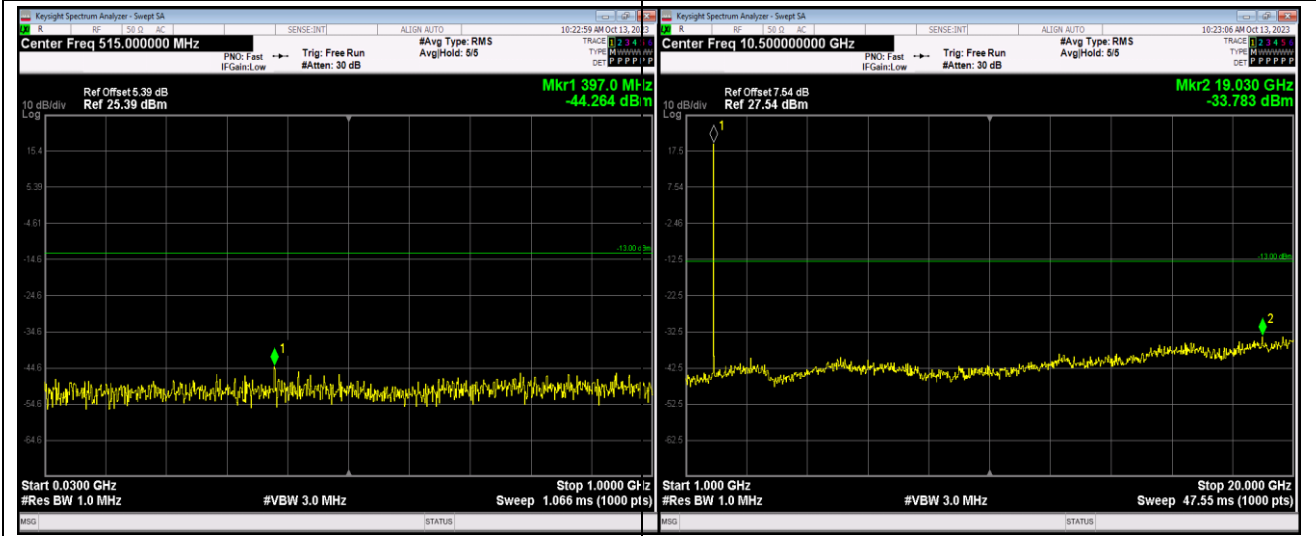

Band2-1.4MHz-16QAM-18900-1RB#0-Range1:30~1000MHz

Band2-1.4MHz-16QAM-18900-1RB#0-Range2:1000~20000MHz