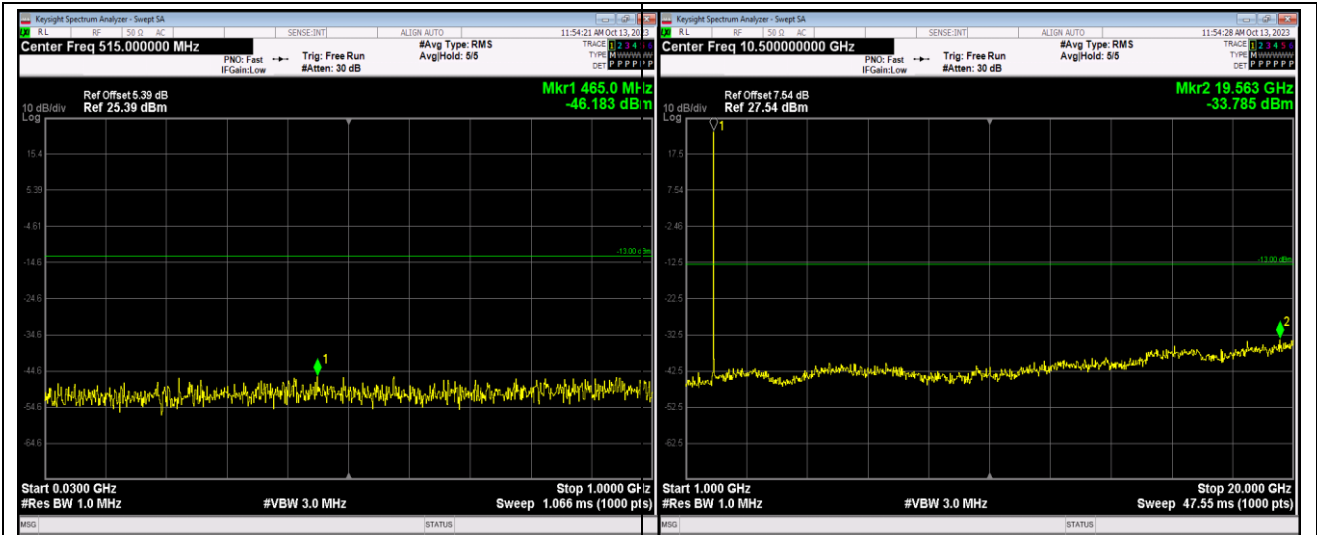

Band2-1.4MHz-64QAM-19193-1RB#0-Range2:1000~20000MHz

Band2-1.4MHz-64QAM-19193-1RB#0-Range1:30~1000MHz