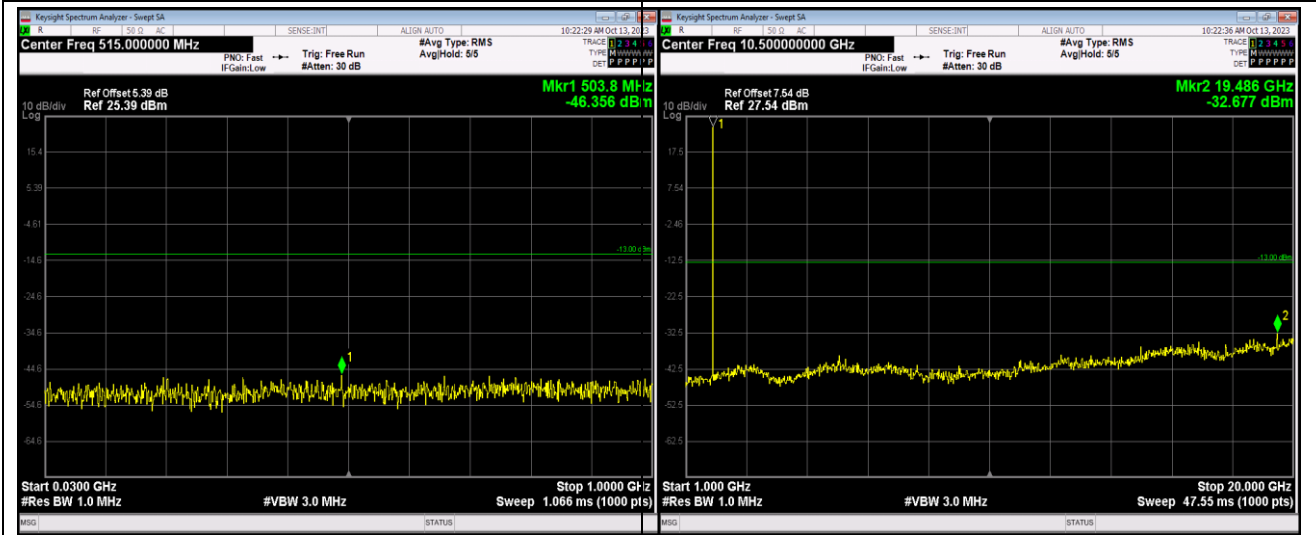

Remark: All bandwidth and all modulation had been tested, but only the worst case data displayed in this report.

Test Graphs

Band2-1.4MHz-16QAM-18607-1RB#0-Range1:30~1000MHz

Band2-1.4MHz-16QAM-18607-1RB#0-Range2:1000~20000MHz