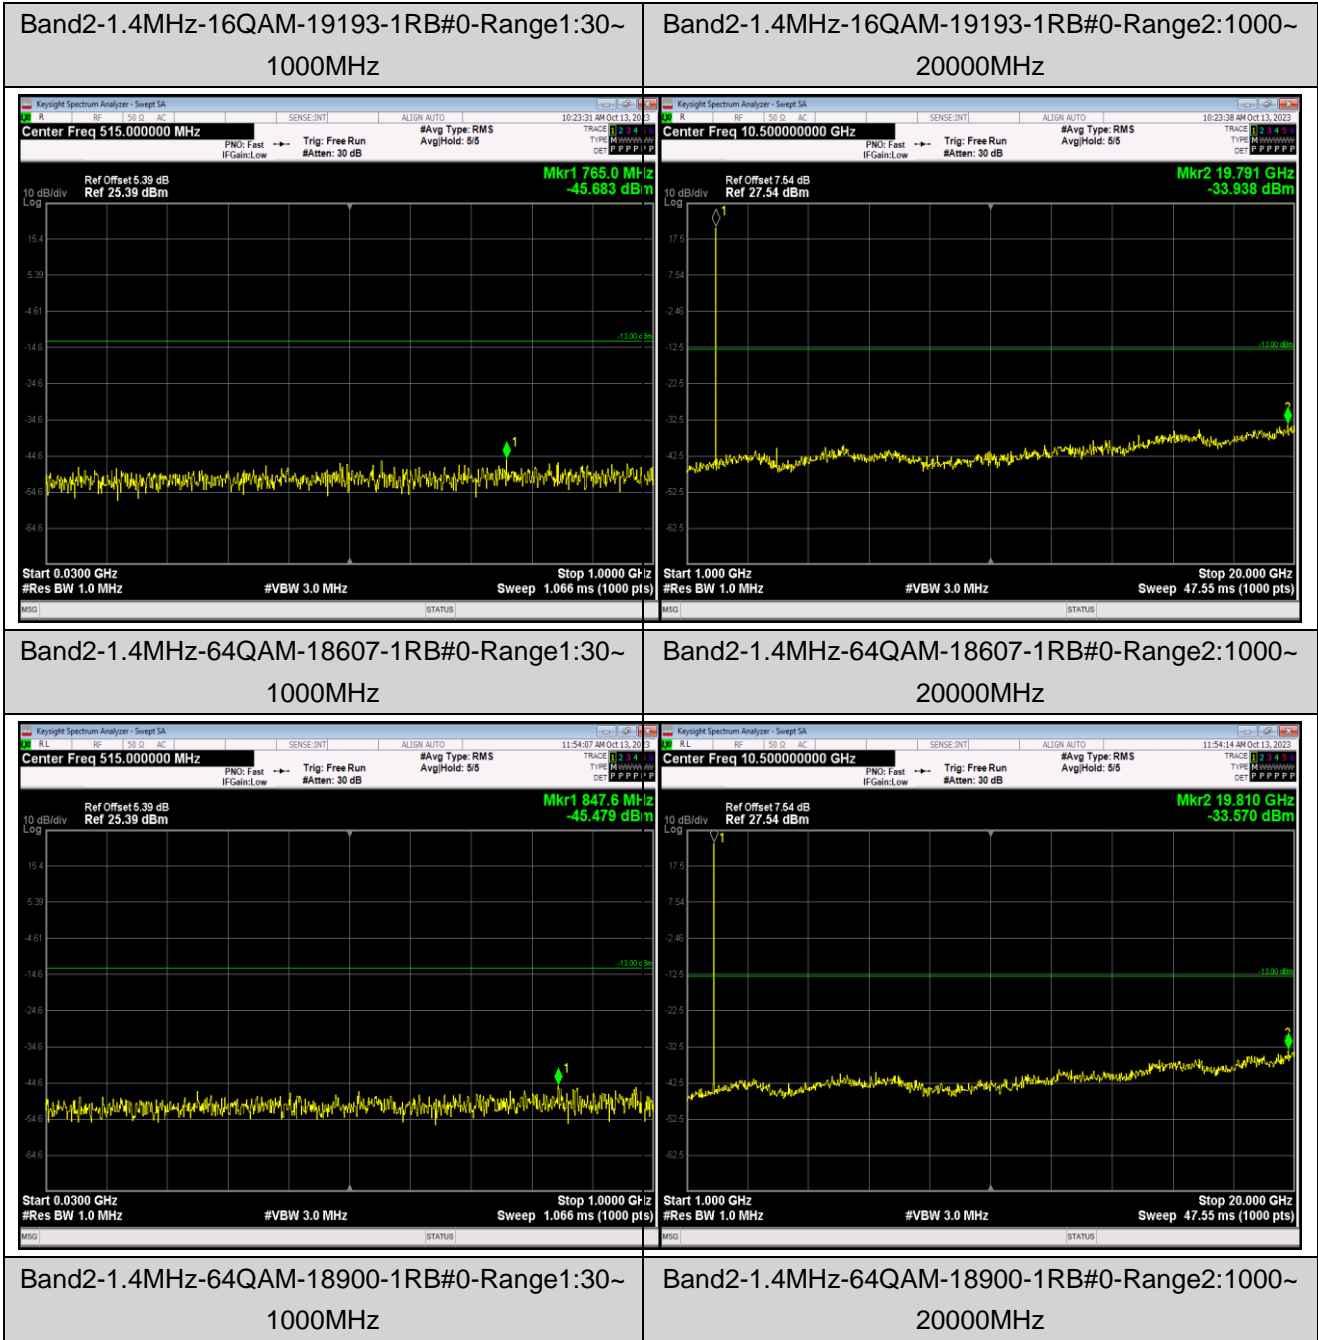

Remark: All bandwidth and all modulation had been tested, but only the worst case data displayed in this report.

Test Graphs

Band2-1.4MHz-16QAM-18607-1RB#0-Range1:30~1000MHz

Band2-1.4MHz-16QAM-18607-1RB#0-Range2:1000~20000MHz

Band2-1.4MHz-16QAM-18900-1RB#0-Range1:30~1000MHz

Band2-1.4MHz-16QAM-18900-1RB#0-Range2:1000~20000MHz

Band2-1.4MHz-64QAM-19193-1RB#0-Range1:30~1000MHz

Band2-1.4MHz-64QAM-19193-1RB#0-Range2:1000~20000MHz

Band2-20MHz-QPSK-18700-1RB#0-Range1:30~1000MHz