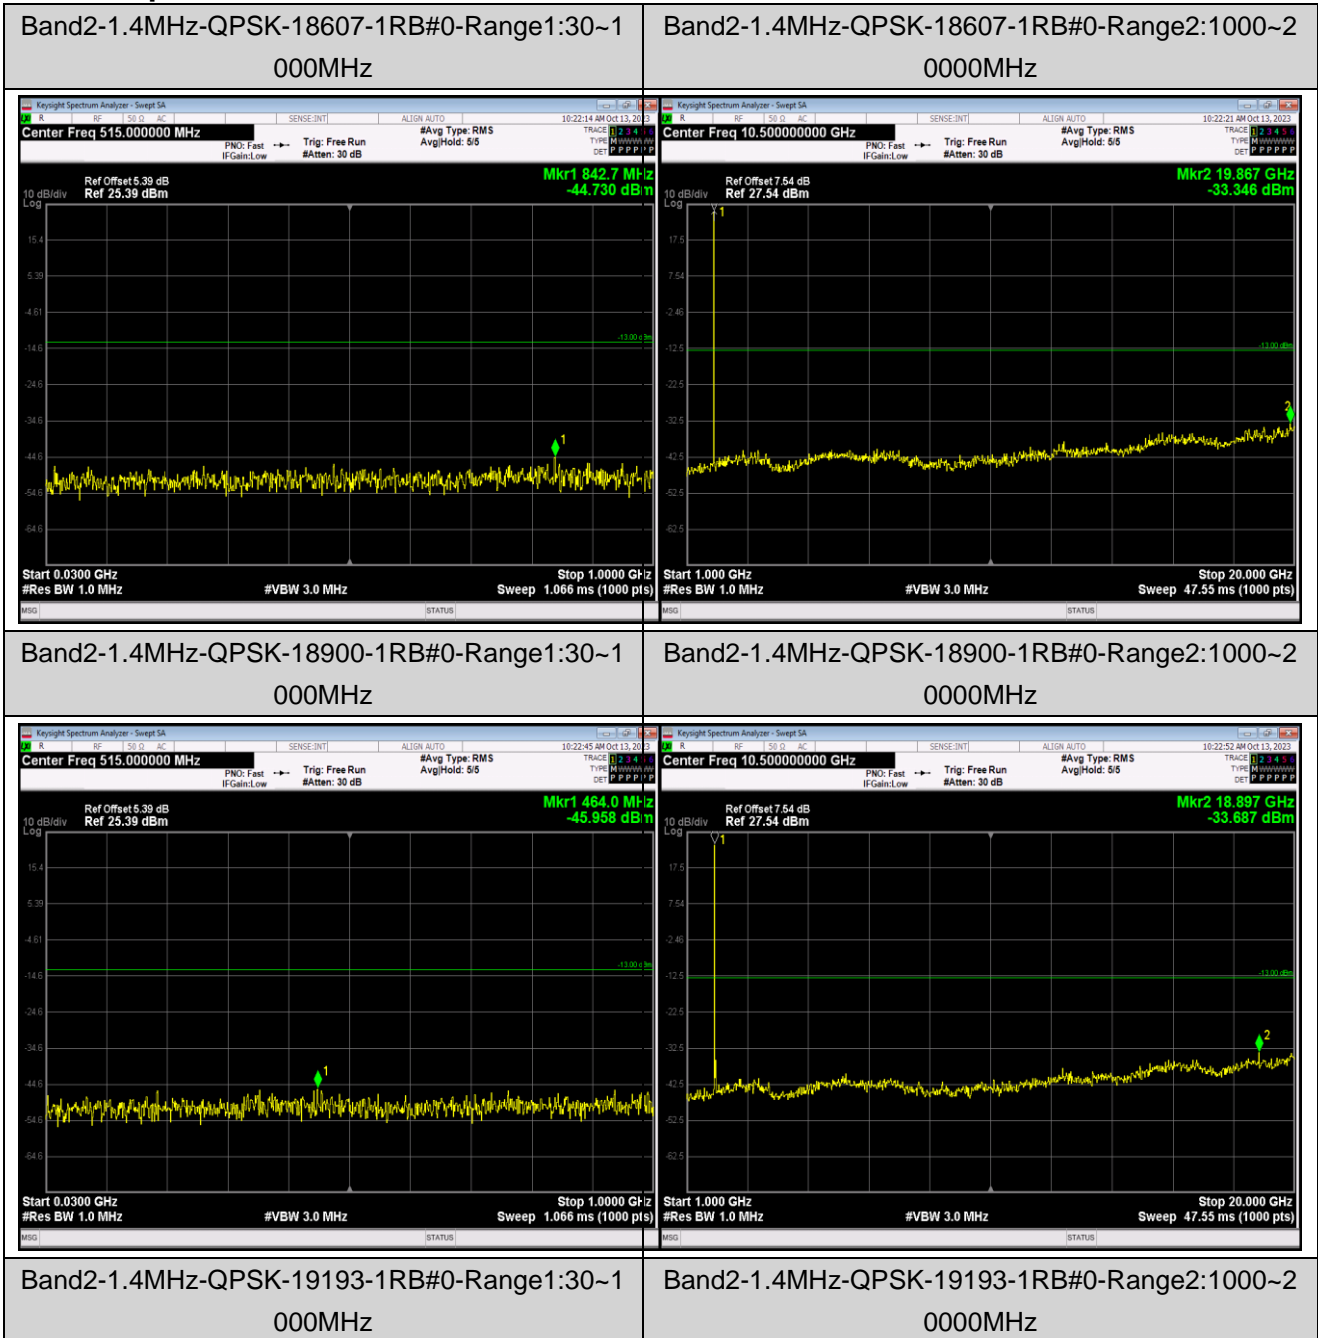

Test Graphs