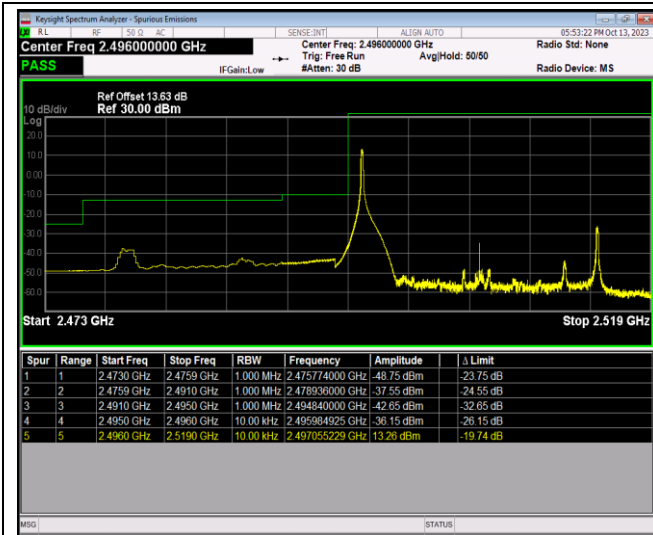

Band41-20MHz-16QAM-39750-1RB#0

Band41-20MHz-16QAM-39750-100RB#0