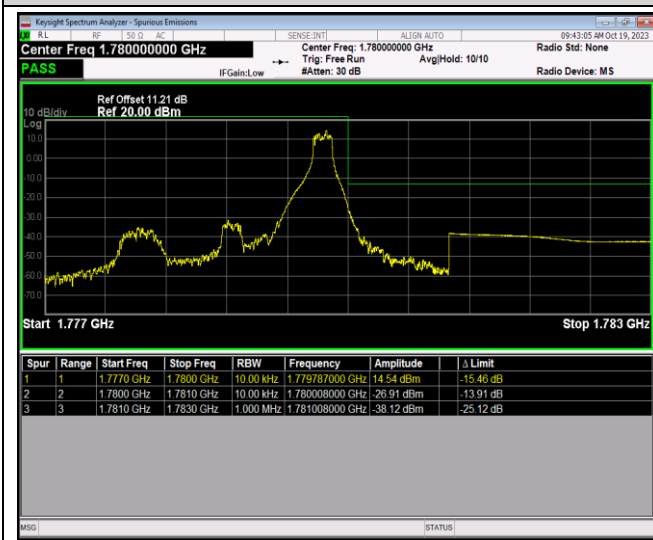

Band66-1.4MHz-16QAM-132665-1RB#5

Band66-1.4MHz-64QAM-131979-1RB#0