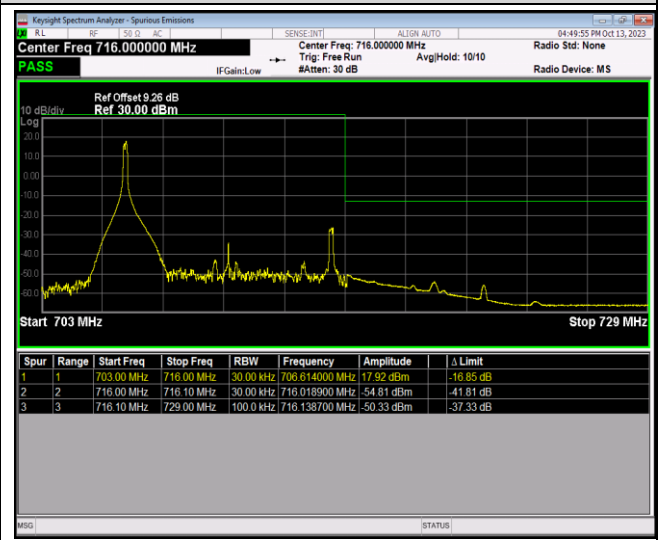

Band17-10MHz-64QAM-23780-50RB#0

Band17-10MHz-64QAM-23800-1RB#0

Band17-10MHz-64QAM-23800-1RB#49

Band17-10MHz-64QAM-23800-50RB#0

Band41-5MHz-QPSK-39675-1RB#0

Band41-5MHz-QPSK-39675-1RB#24

Band41-5MHz-QPSK-39675-25RB#0