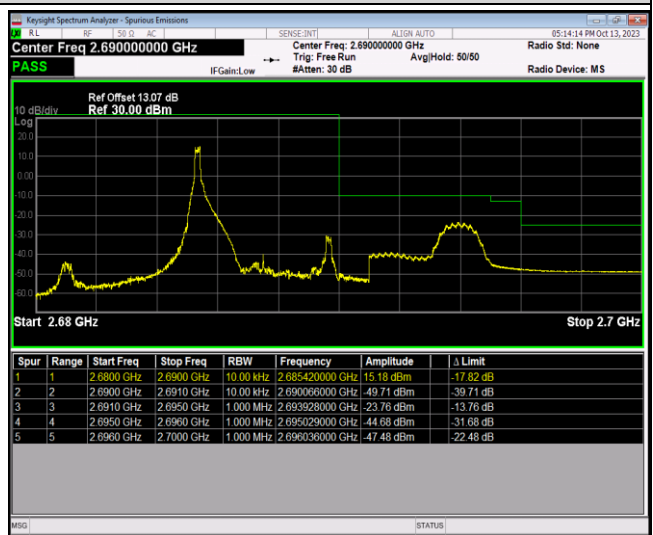

Band41-5MHz-QPSK-41565-1RB#0

Band41-5MHz-QPSK-41565-25RB#0