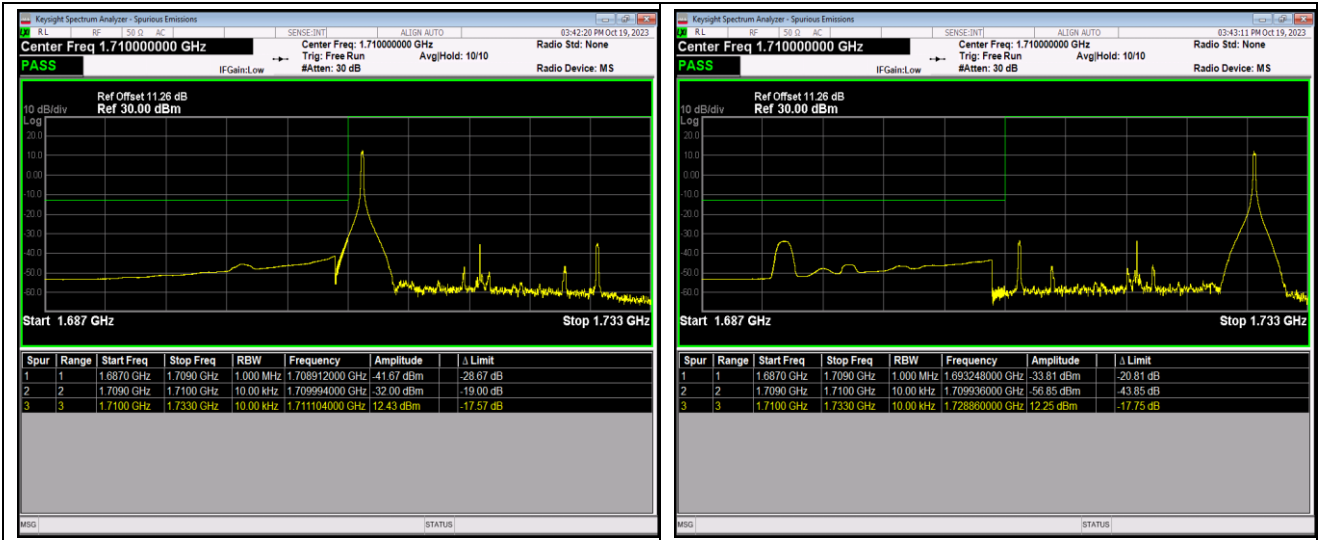

Band66-20MHz-QPSK-132072-1RB#0

Band66-20MHz-QPSK-132072-1RB#99

Band66-20MHz-QPSK-132072-100RB#0

Band66-20MHz-QPSK-132572-1RB#0