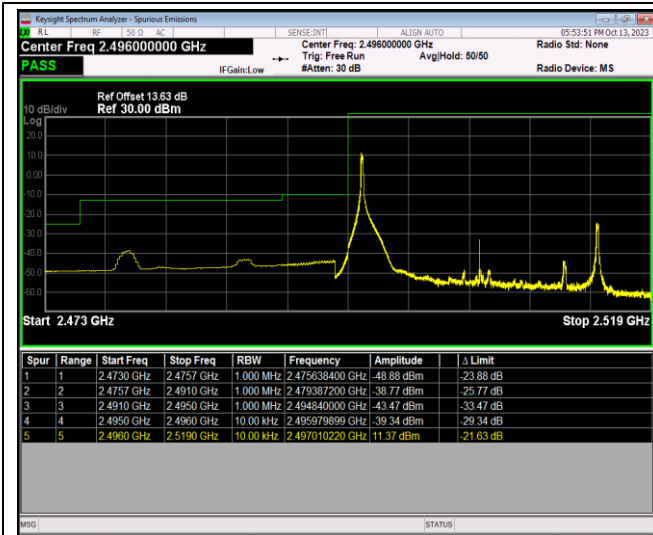

Band41-20MHz-64QAM-39750-1RB#0

Band41-20MHz-64QAM-39750-100RB#0