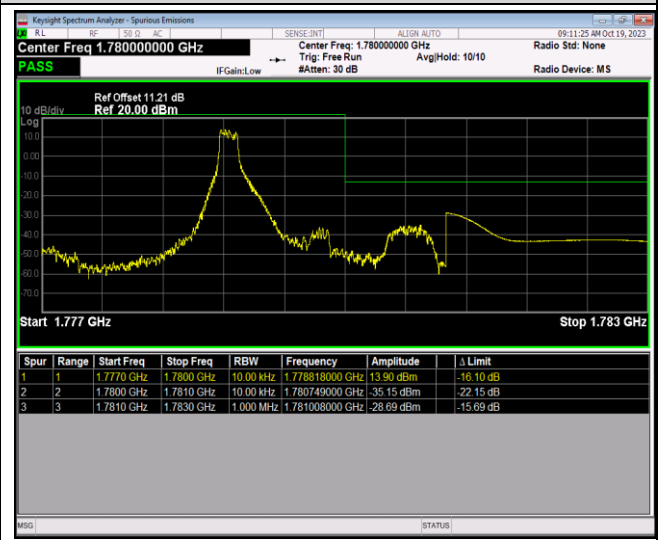

Band66-1.4MHz-16QAM-132665-1RB#0

Band66-1.4MHz-16QAM-132665-6RB#0