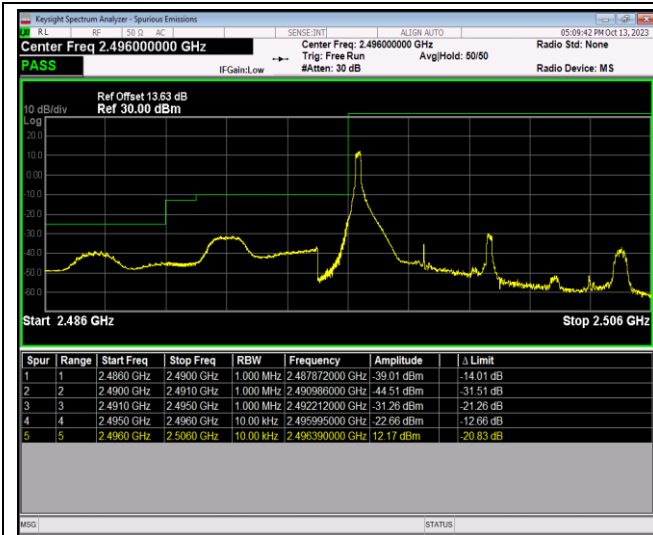

Band17-10MHz-64QAM-23780-50RB#0

Band17-10MHz-64QAM-23800-1RB#0

Band17-10MHz-64QAM-23800-1RB#49

Band17-10MHz-64QAM-23800-50RB#0

Band41-5MHz-QPSK-39675-1RB#0

Band41-5MHz-QPSK-39675-1RB#24

Band41-5MHz-QPSK-39675-25RB#0