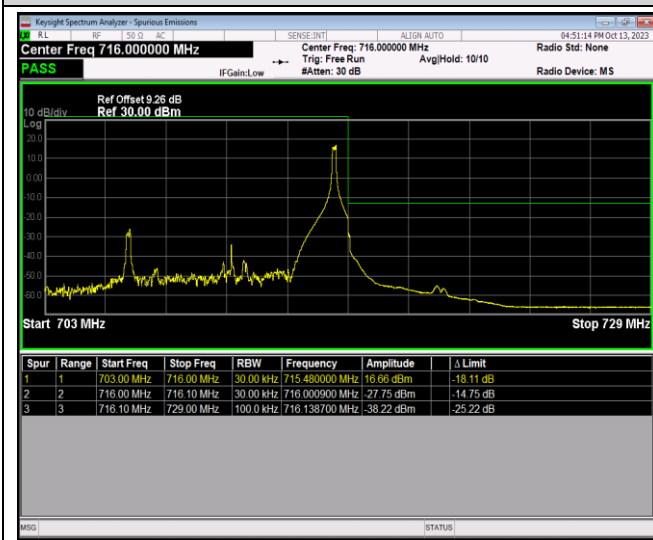

Band17-10MHz-64QAM-23780-50RB#0

Band17-10MHz-64QAM-23800-1RB#0

Band17-10MHz-64QAM-23800-1RB#49

Band17-10MHz-64QAM-23800-50RB#0

Band41-5MHz-QPSK-39675-1RB#0

Band41-5MHz-QPSK-39675-1RB#24

Band41-5MHz-QPSK-39675-25RB#0