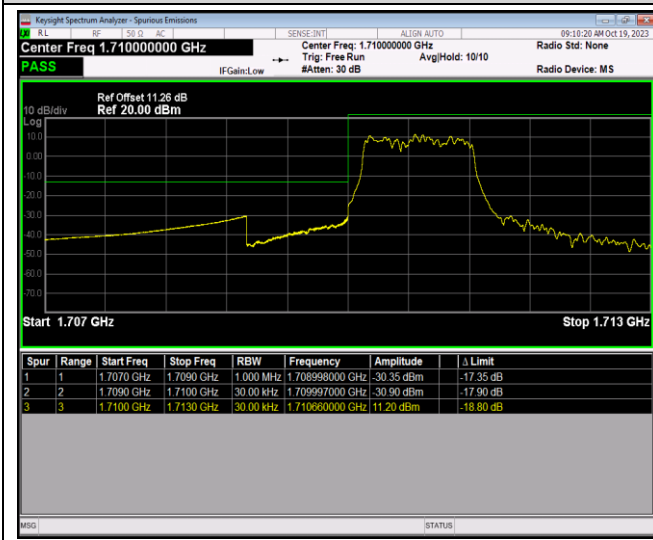

Band66-1.4MHz-16QAM-131979-6RB#0

Band66-1.4MHz-16QAM-132665-1RB#5