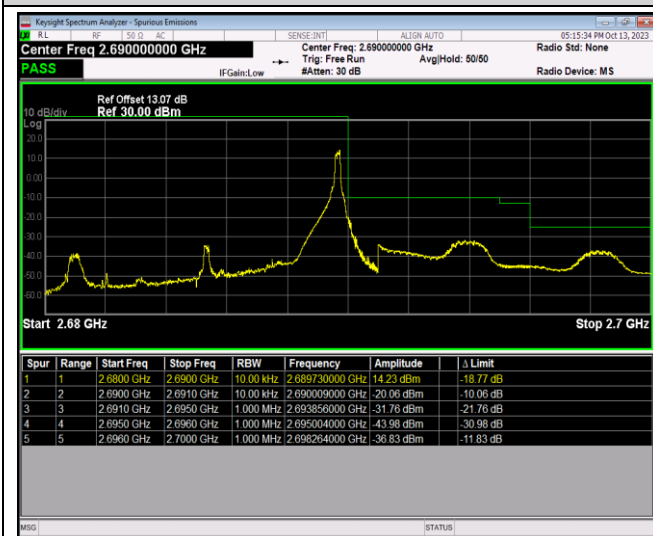

Band41-5MHz-QPSK-41565-1RB#24

Band41-5MHz-16QAM-39675-1RB#0