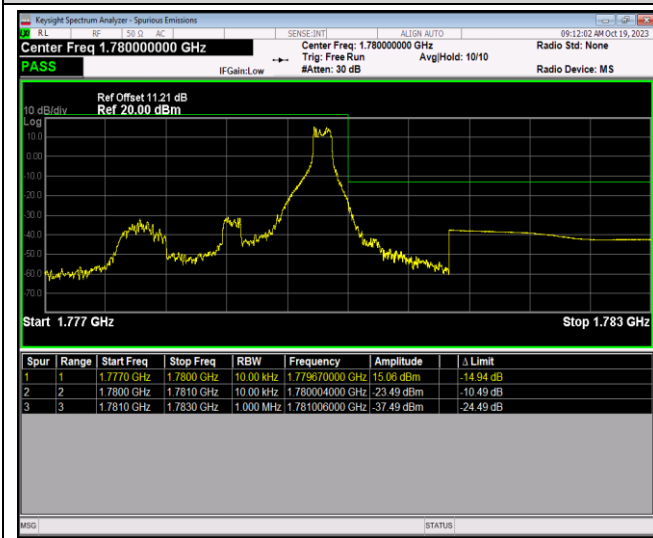

Band66-1.4MHz-QPSK-131979-6RB#0

Band66-1.4MHz-QPSK-132665-1RB#0

Band66-1.4MHz-QPSK-132665-1RB#5

Band66-1.4MHz-QPSK-132665-6RB#0

Band66-1.4MHz-16QAM-131979-1RB#0

Band66-1.4MHz-16QAM-131979-1RB#5

Band66-1.4MHz-16QAM-131979-6RB#0