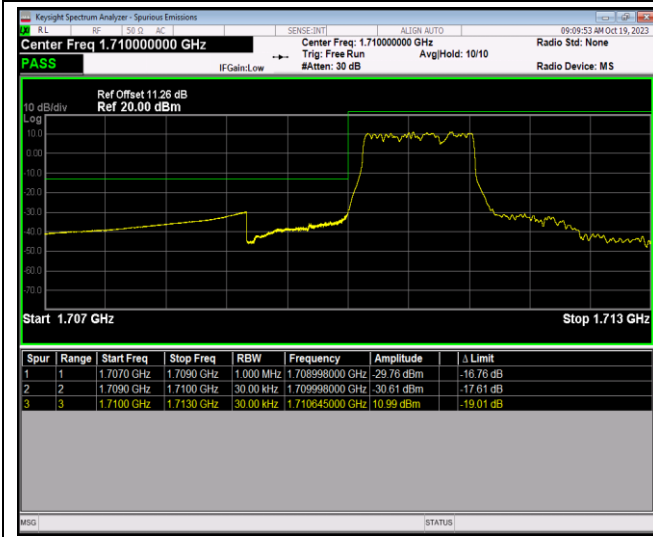

Band66-1.4MHz-QPSK-131979-6RB#0

Band66-1.4MHz-QPSK-132665-1RB#5