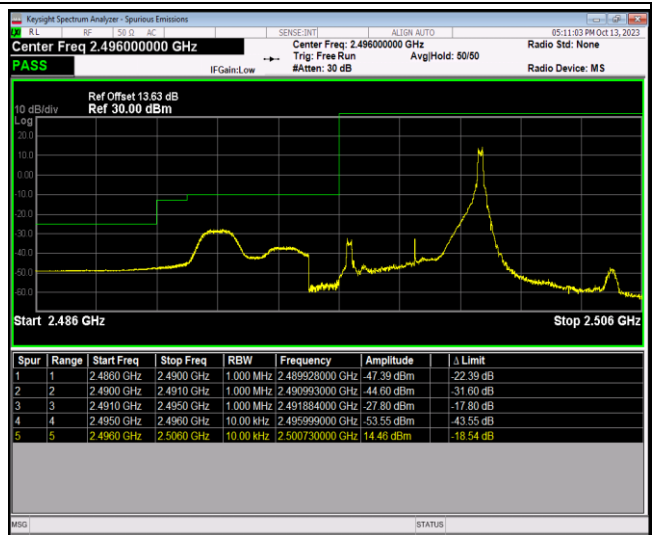

Band17-10MHz-64QAM-23780-50RB#0

Band17-10MHz-64QAM-23800-1RB#0

Band17-10MHz-64QAM-23800-1RB#49

Band17-10MHz-64QAM-23800-50RB#0

Band41-5MHz-QPSK-39675-1RB#0

Band41-5MHz-QPSK-39675-1RB#24

Band41-5MHz-QPSK-39675-25RB#0