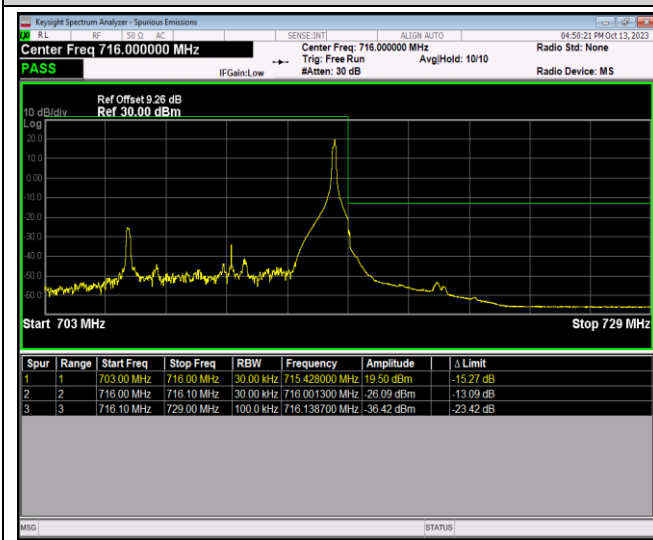

Band17-10MHz-QPSK-23800-1RB#49

Band17-10MHz-16QAM-23780-1RB#0