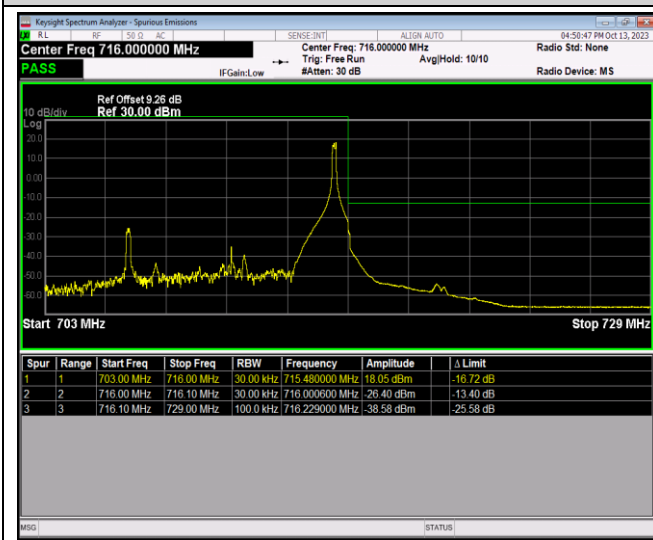

Band17-10MHz-QPSK-23800-50RB#0

Band17-10MHz-16QAM-23780-1RB#0

Band17-10MHz-16QAM-23780-1RB#49

Band17-10MHz-16QAM-23780-50RB#0

Band17-10MHz-16QAM-23800-1RB#0

Band17-10MHz-16QAM-23800-1RB#49

Band17-10MHz-16QAM-23800-50RB#0