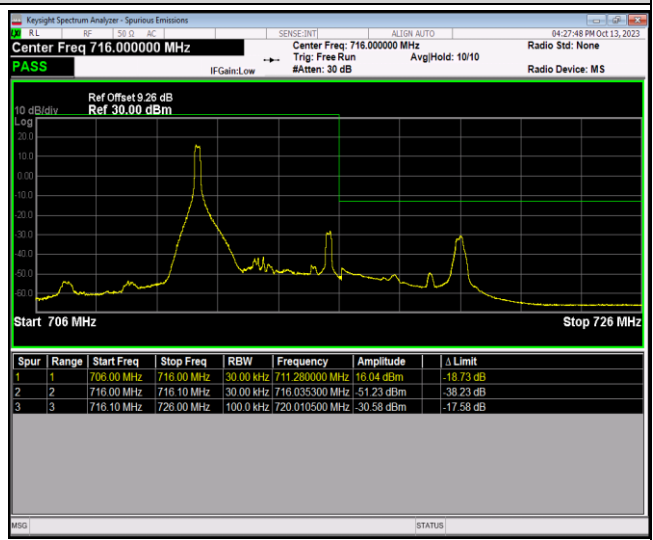

Band17-5MHz-QPSK-23825-1RB#0

Band17-5MHz-QPSK-23825-25RB#0