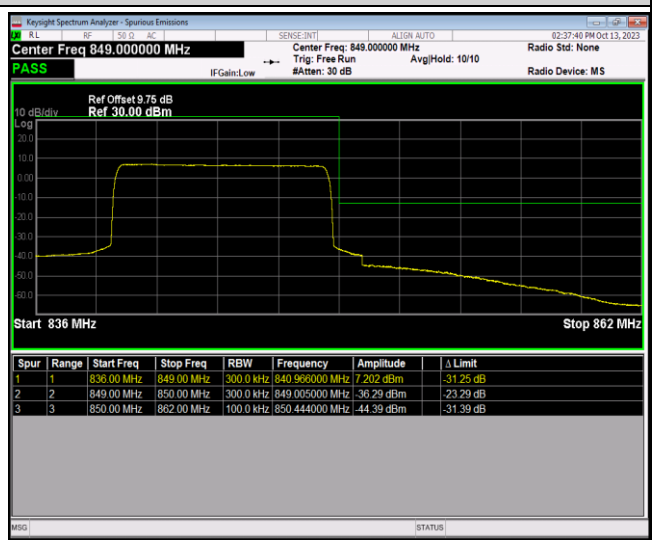

Band5-10MHz-16QAM-20450-50RB#0

Band5-10MHz-16QAM-20600-1RB#0

Band5-10MHz-16QAM-20600-1RB#49

Band5-10MHz-16QAM-20600-50RB#0

Band5-10MHz-64QAM-20450-1RB#0

Band5-10MHz-64QAM-20450-1RB#49

Band5-10MHz-64QAM-20450-50RB#0

Band5-10MHz-64QAM-20600-1RB#0

Band5-10MHz-64QAM-20600-1RB#49

Band5-10MHz-64QAM-20600-50RB#0

Band12-1.4MHz-QPSK-23017-1RB#0

Band12-1.4MHz-QPSK-23017-1RB#5

Band12-1.4MHz-QPSK-23017-6RB#0

Band12-1.4MHz-QPSK-23173-1RB#0