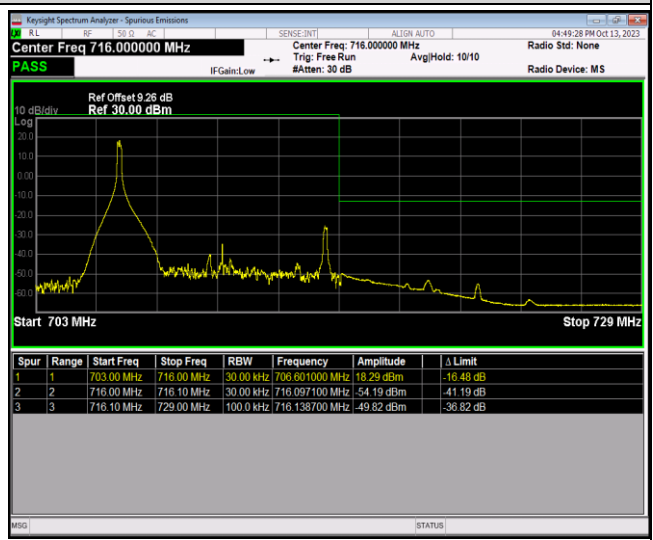

Band17-10MHz-QPSK-23800-50RB#0

Band17-10MHz-16QAM-23780-1RB#0

Band17-10MHz-16QAM-23780-1RB#49

Band17-10MHz-16QAM-23780-50RB#0

Band17-10MHz-16QAM-23800-1RB#0

Band17-10MHz-16QAM-23800-1RB#49

Band17-10MHz-16QAM-23800-50RB#0