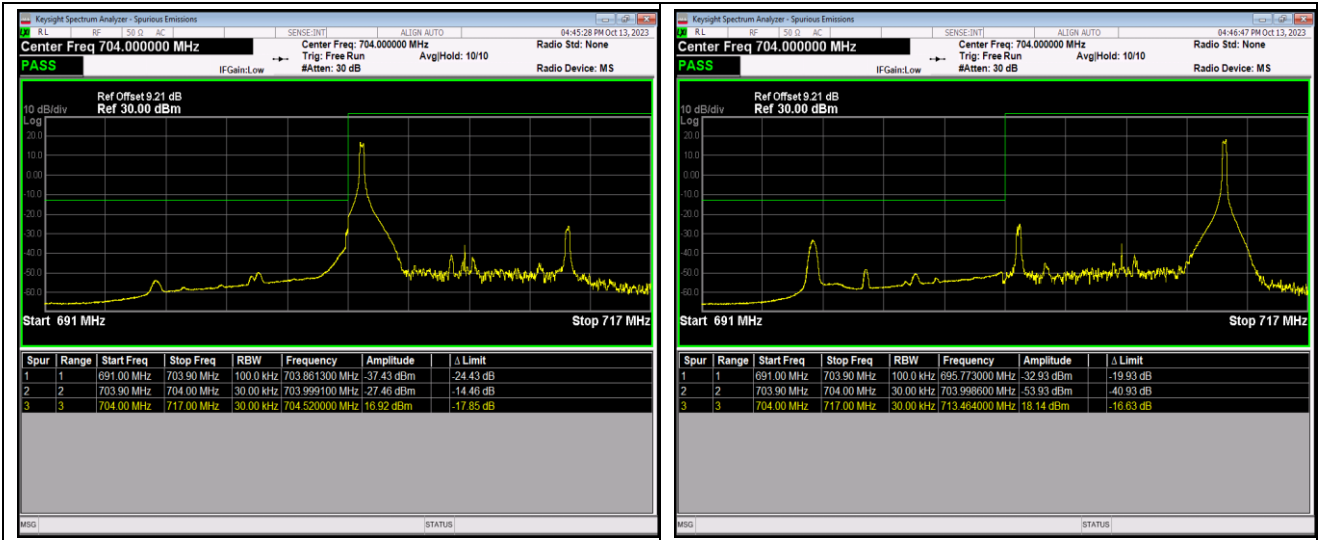

Band17-10MHz-16QAM-23780-1RB#0

Band17-10MHz-16QAM-23780-1RB#49

Band17-10MHz-16QAM-23780-50RB#0

Band17-10MHz-16QAM-23800-1RB#0