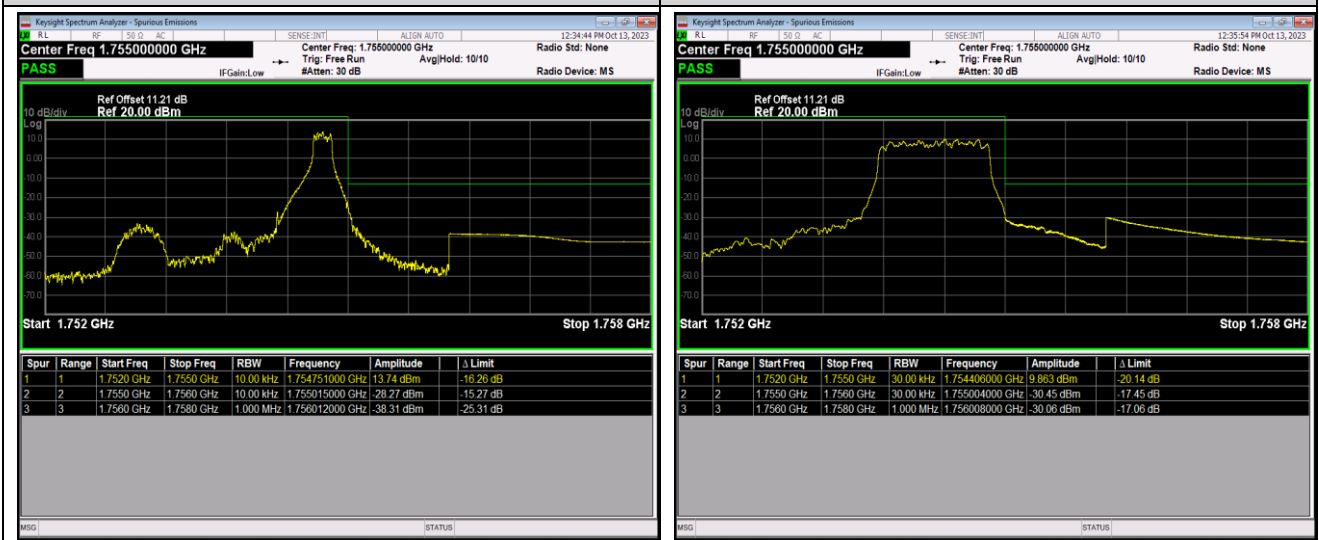

Band4-1.4MHz-16QAM-20393-1RB#5

Band4-1.4MHz-16QAM-20393-6RB#0

Band4-1.4MHz-64QAM-19957-1RB#0

Band4-1.4MHz-64QAM-19957-1RB#5