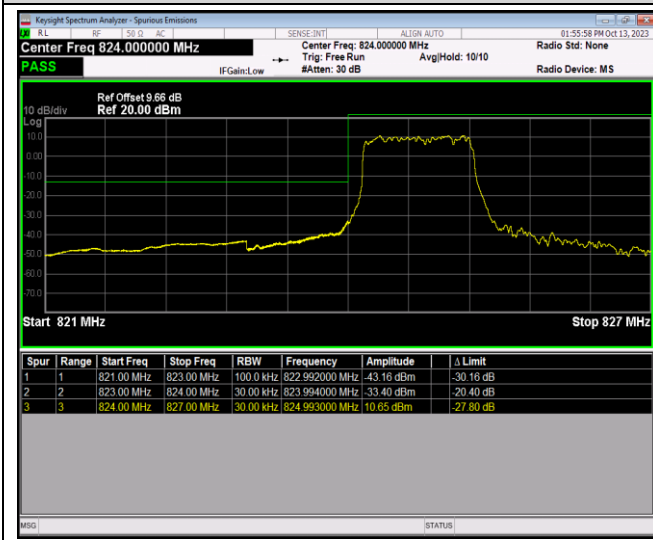

Band5-1.4MHz-QPSK-20407-6RB#0

Band5-1.4MHz-QPSK-20643-1RB#5