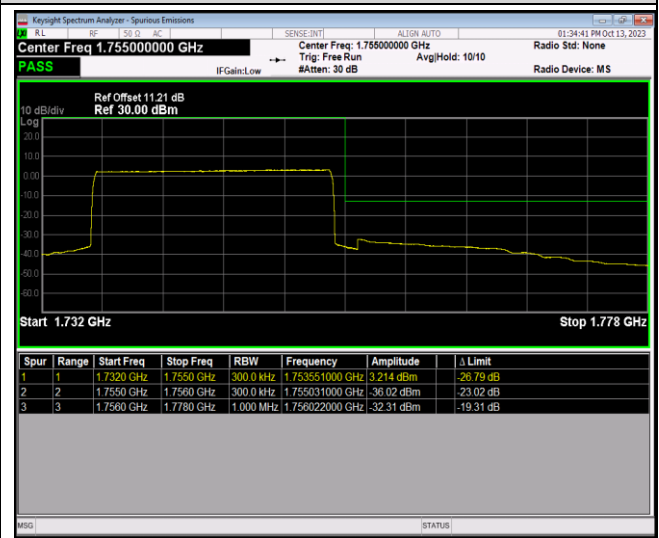

Band4-20MHz-64QAM-20050-100RB#0

Band4-20MHz-64QAM-20300-1RB#0

Band4-20MHz-64QAM-20300-1RB#99

Band4-20MHz-64QAM-20300-100RB#0

Band5-1.4MHz-QPSK-20407-1RB#0

Band5-1.4MHz-QPSK-20407-1RB#5

Band5-1.4MHz-QPSK-20407-6RB#0