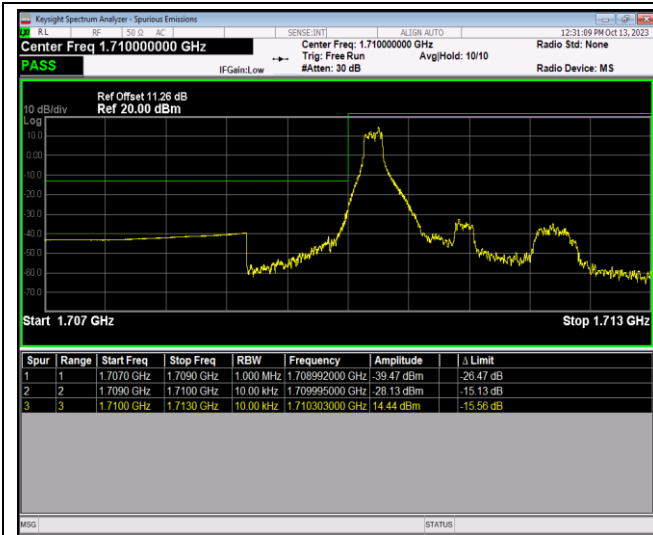

Band4-1.4MHz-64QAM-19957-1RB#0

Band4-1.4MHz-64QAM-19957-6RB#0