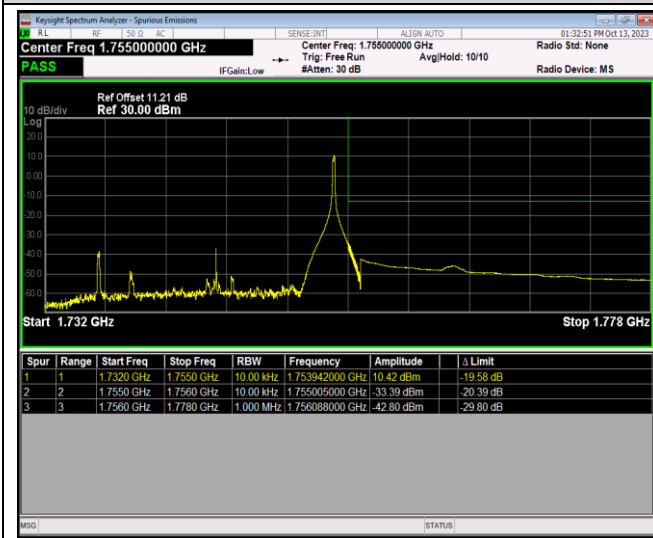

Band4-20MHz-64QAM-20050-100RB#0

Band4-20MHz-64QAM-20300-1RB#0

Band4-20MHz-64QAM-20300-1RB#99

Band4-20MHz-64QAM-20300-100RB#0

Band5-1.4MHz-QPSK-20407-1RB#0

Band5-1.4MHz-QPSK-20407-1RB#5

Band5-1.4MHz-QPSK-20407-6RB#0