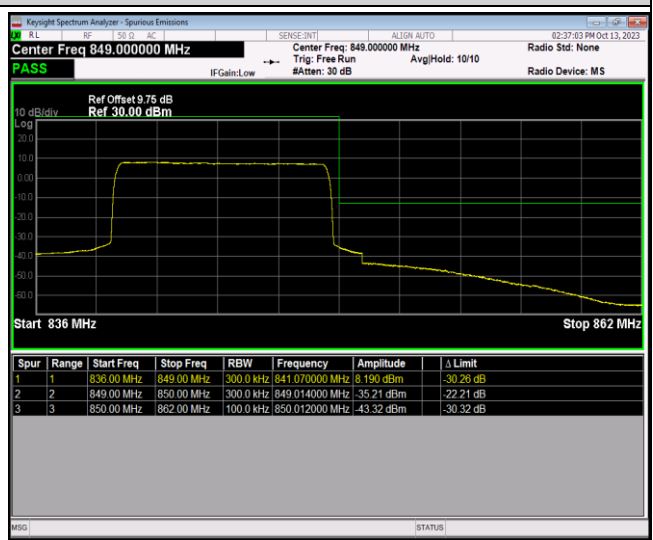

Band5-10MHz-QPSK-20600-50RB#0

Band5-10MHz-16QAM-20450-1RB#49