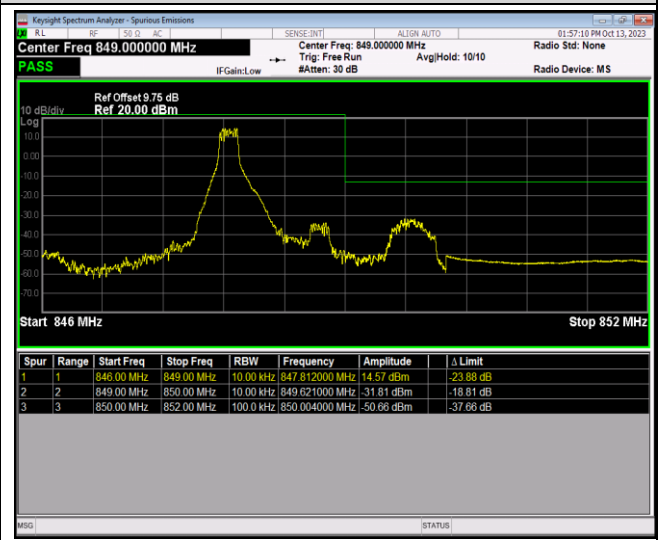

Band5-1.4MHz-QPSK-20643-1RB#0

Band5-1.4MHz-QPSK-20643-6RB#0