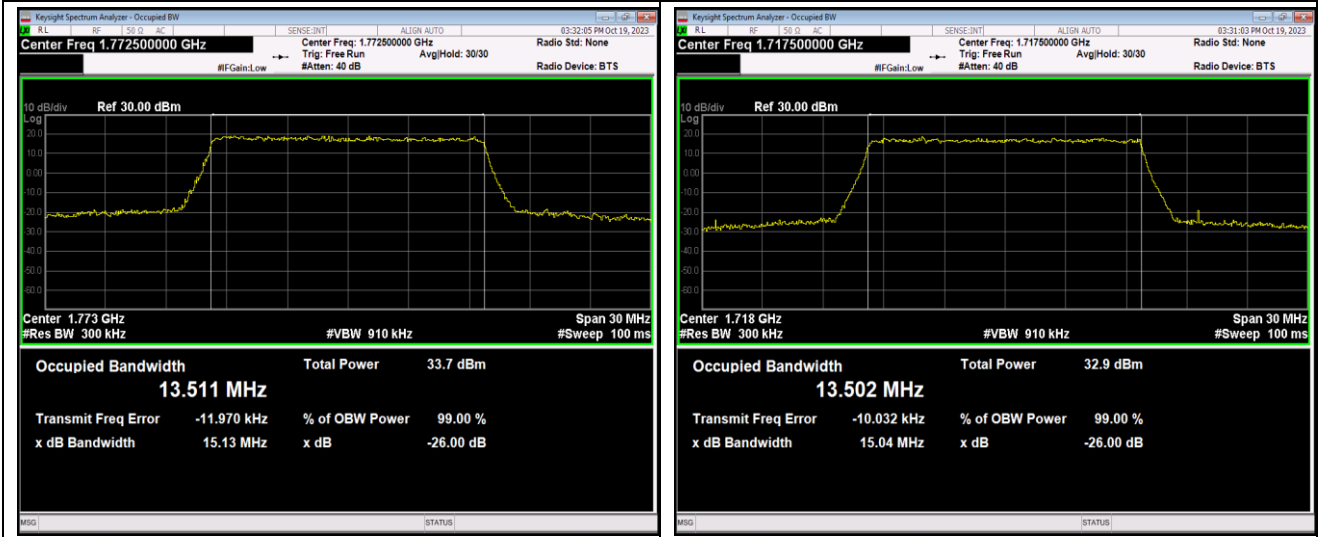

Band66-15MHz-QPSK-132597-75RB#0

Band66-15MHz-16QAM-132047-75RB#0

Band66-15MHz-16QAM-132322-75RB#0

Band66-15MHz-16QAM-132597-75RB#0

Band66-15MHz-64QAM-132047-75RB#0

Band66-15MHz-64QAM-132322-75RB#0

Band66-20MHz-16QAM-132572-100RB#0