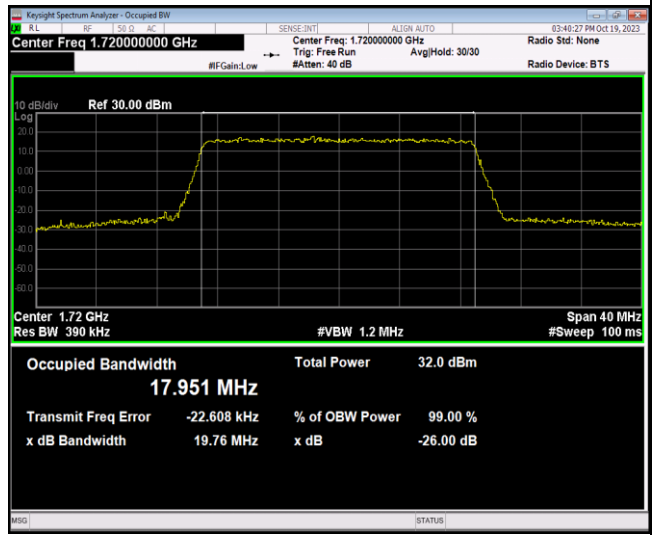

Band66-20MHz-64QAM-132072-100RB#0

Band66-20MHz-64QAM-132572-100RB#0