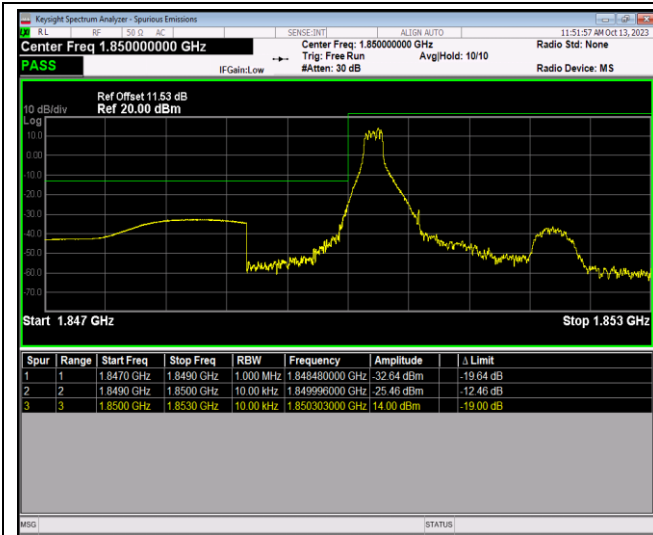

Band2-1.4MHz-64QAM-18607-6RB#0