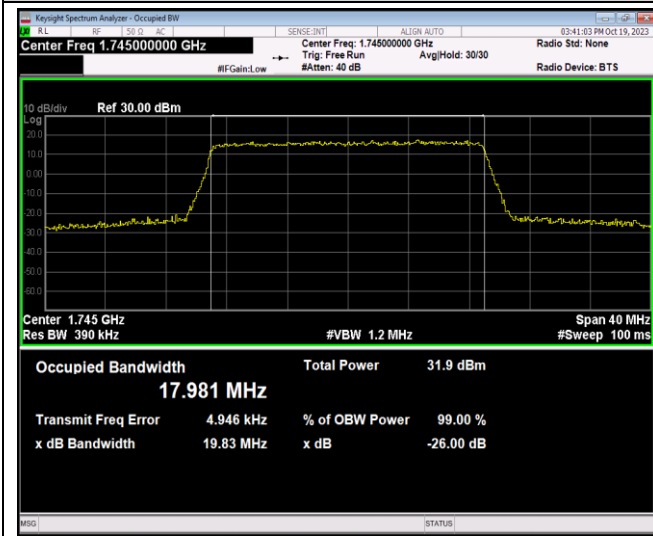

Band66-20MHz-64QAM-132322-100RB#0

Band71-5MHz-QPSK-133147-25RB#0