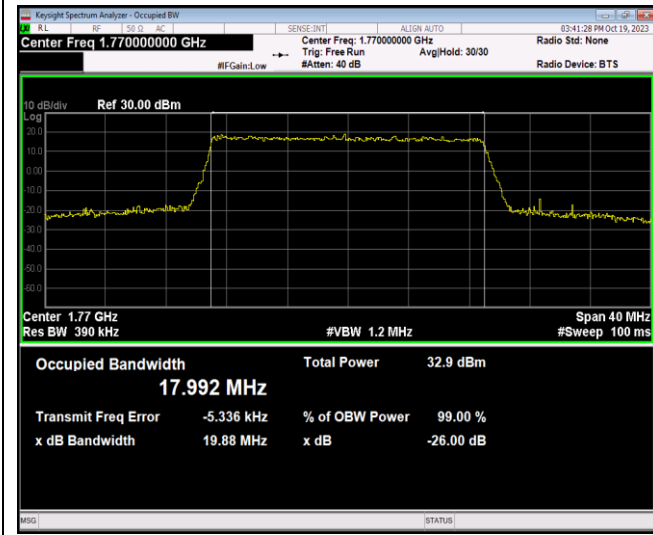

Band66-20MHz-16QAM-132572-100RB#0

Band66-20MHz-64QAM-132322-100RB#0