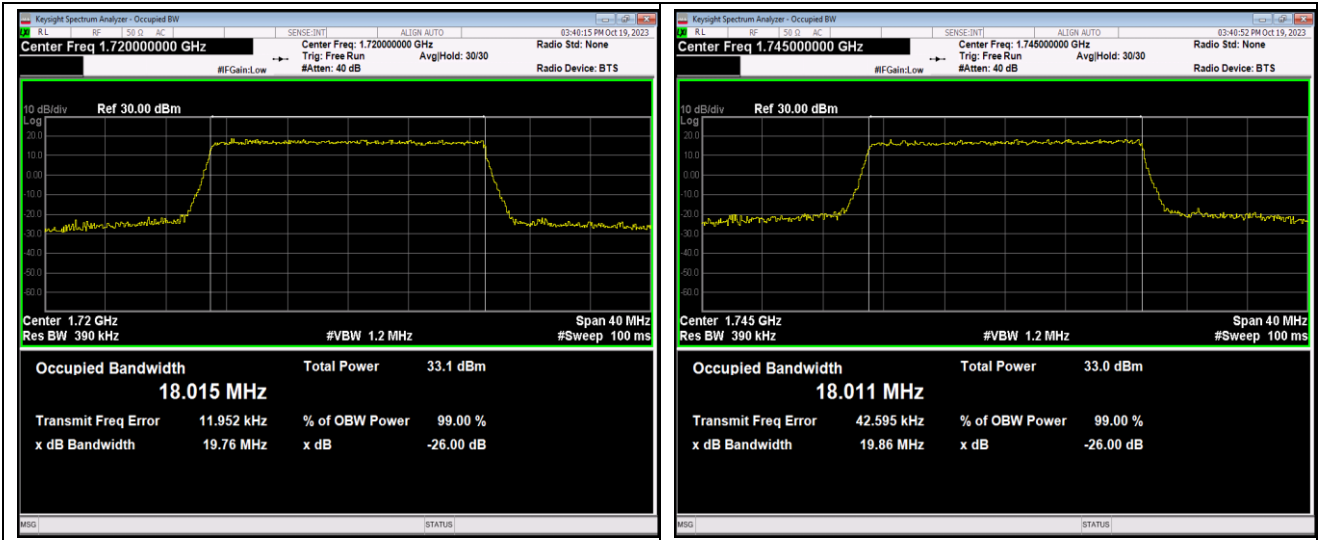

Band66-15MHz-QPSK-132597-75RB#0

Band66-15MHz-16QAM-132047-75RB#0

Band66-15MHz-16QAM-132322-75RB#0

Band66-15MHz-16QAM-132597-75RB#0

Band66-15MHz-64QAM-132047-75RB#0

Band66-15MHz-64QAM-132322-75RB#0

Band66-20MHz-16QAM-132572-100RB#0