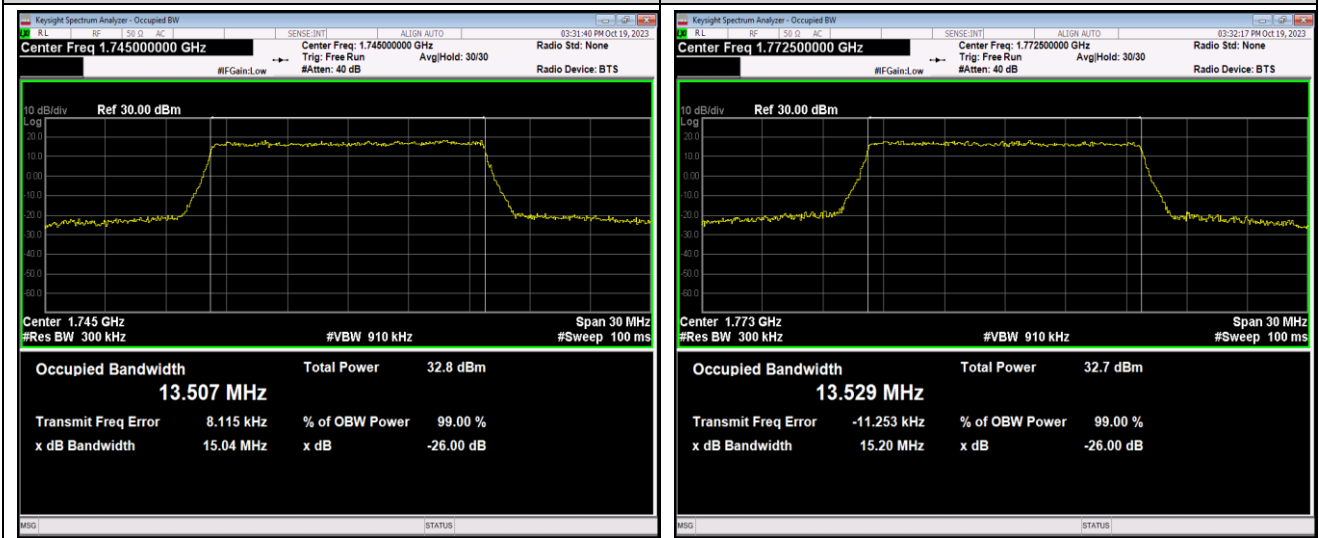

Band66-15MHz-QPSK-132597-75RB#0

Band66-15MHz-16QAM-132047-75RB#0

Band66-15MHz-16QAM-132322-75RB#0

Band66-15MHz-16QAM-132597-75RB#0

Band66-15MHz-64QAM-132047-75RB#0

Band66-15MHz-64QAM-132322-75RB#0

Band66-20MHz-16QAM-132572-100RB#0