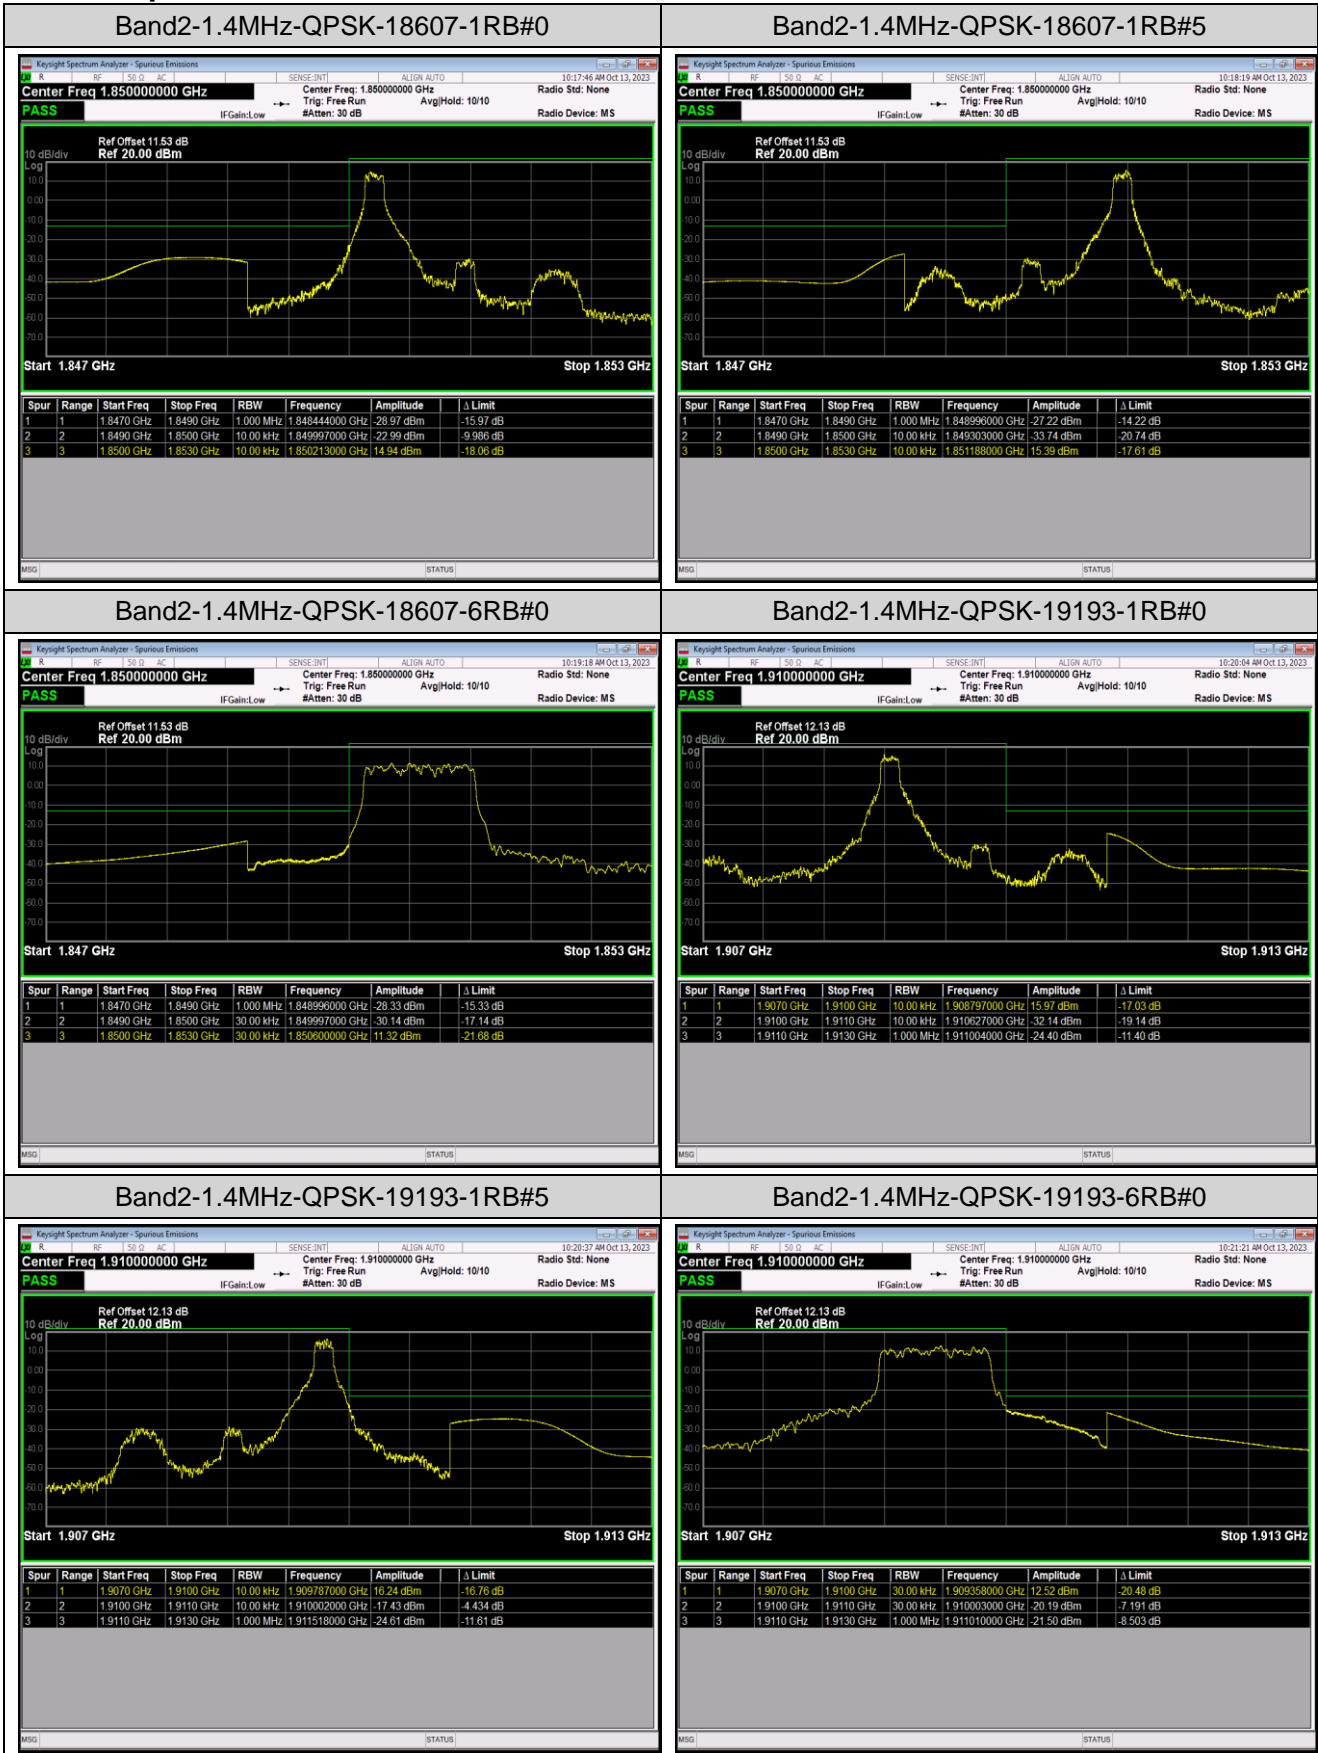

Test Graphs