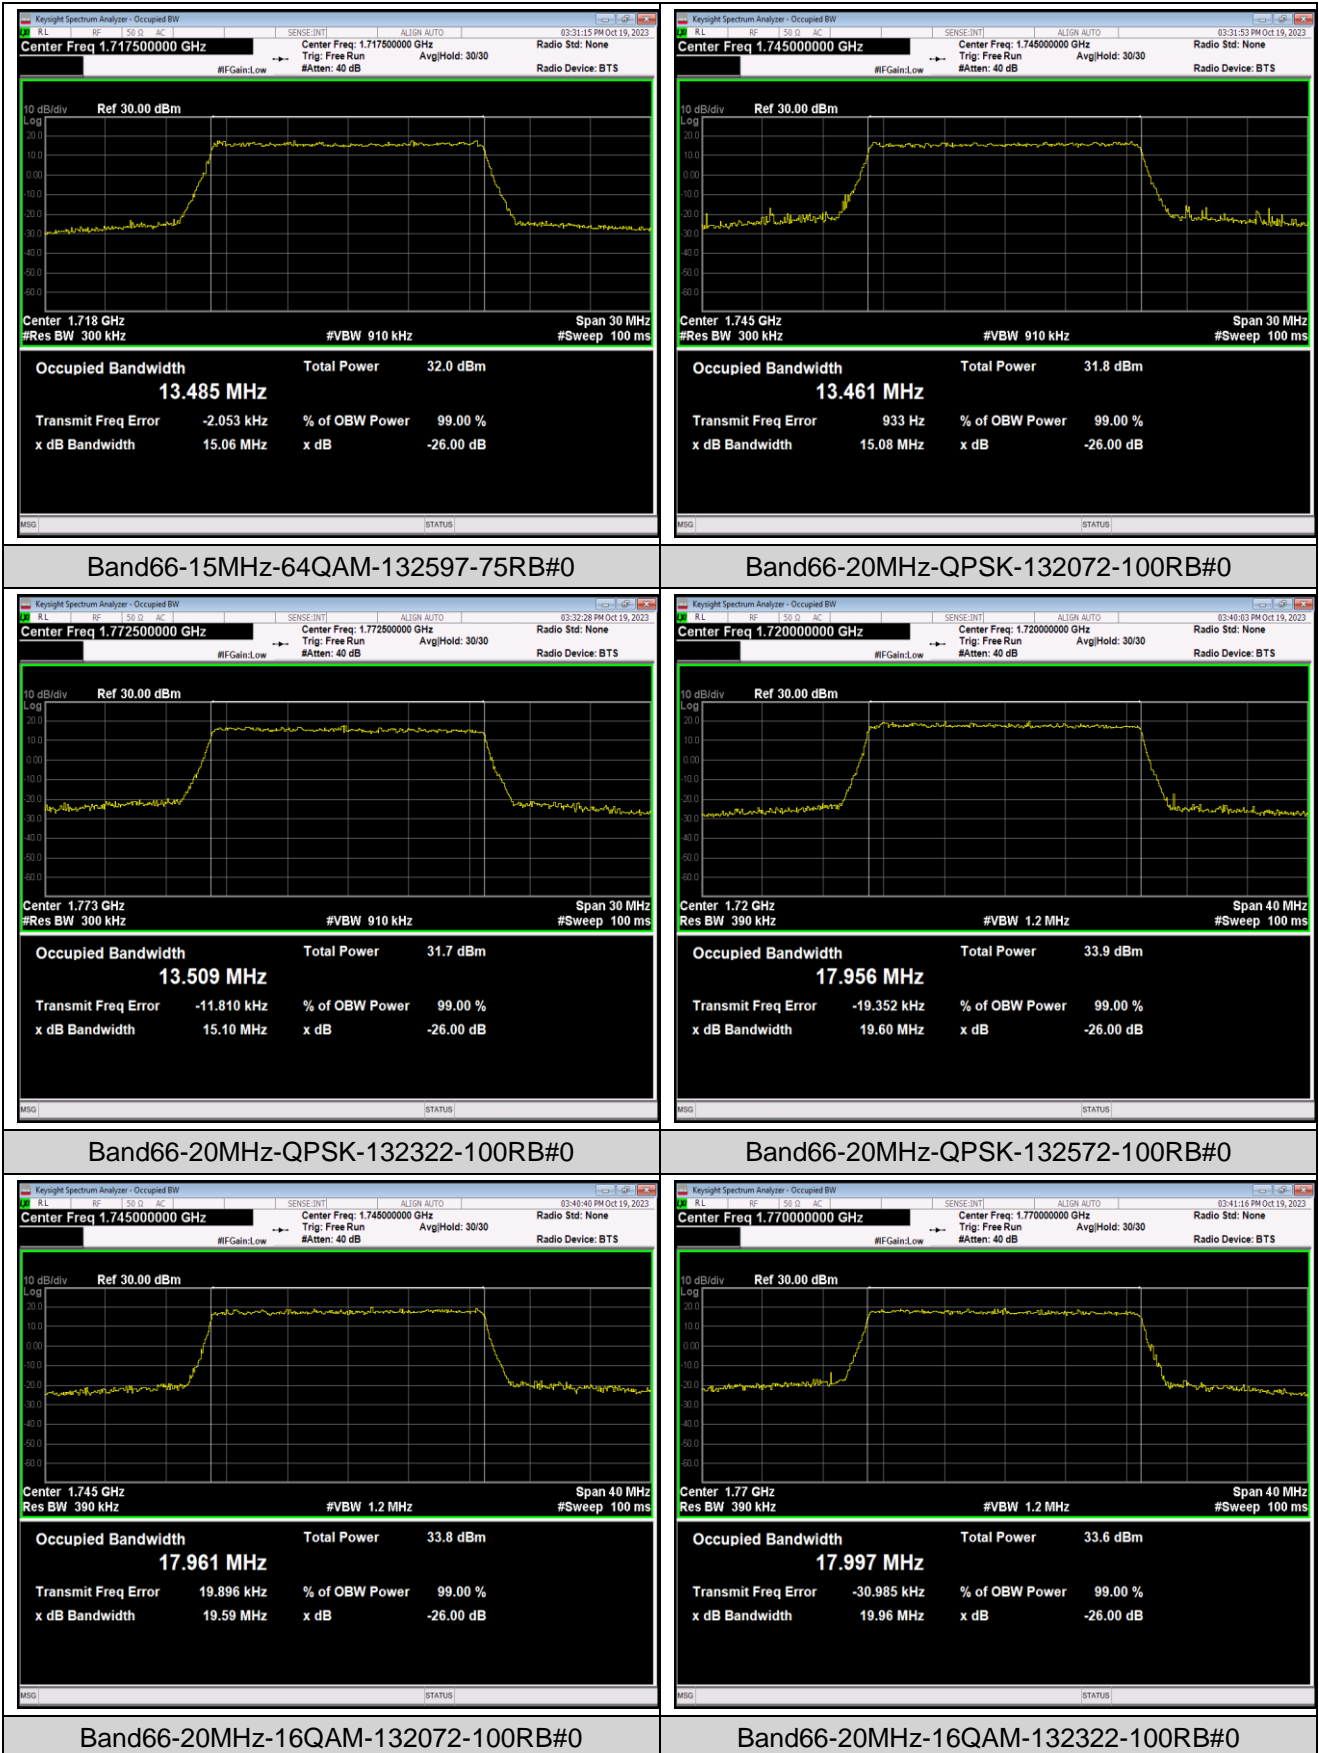

Band66-15MHz-QPSK-132597-75RB#0

Band66-15MHz-16QAM-132047-75RB#0

Band66-15MHz-16QAM-132322-75RB#0

Band66-15MHz-16QAM-132597-75RB#0

Band66-15MHz-64QAM-132047-75RB#0

Band66-15MHz-64QAM-132322-75RB#0

Band66-20MHz-16QAM-132572-100RB#0