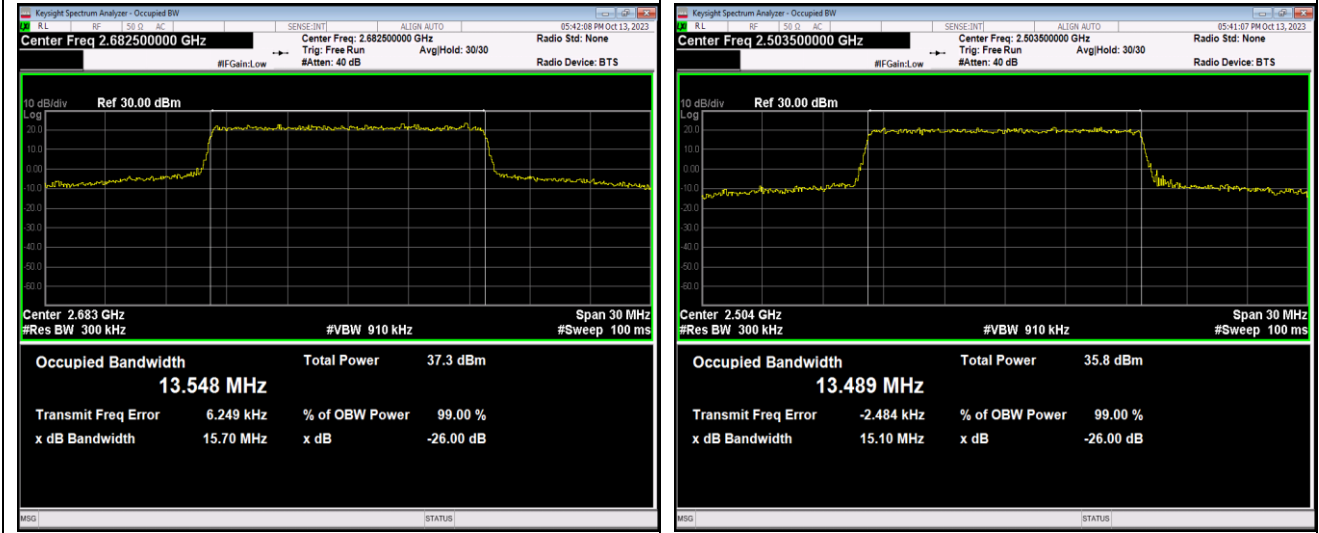

Band41-10MHz-64QAM-41540-50RB#0

Band41-15MHz-QPSK-39725-75RB#0

Band41-15MHz-QPSK-40620-75RB#0

Band41-15MHz-QPSK-41515-75RB#0

Band41-15MHz-16QAM-39725-75RB#0

Band41-15MHz-16QAM-40620-75RB#0

Band41-15MHz-16QAM-41515-75RB#0