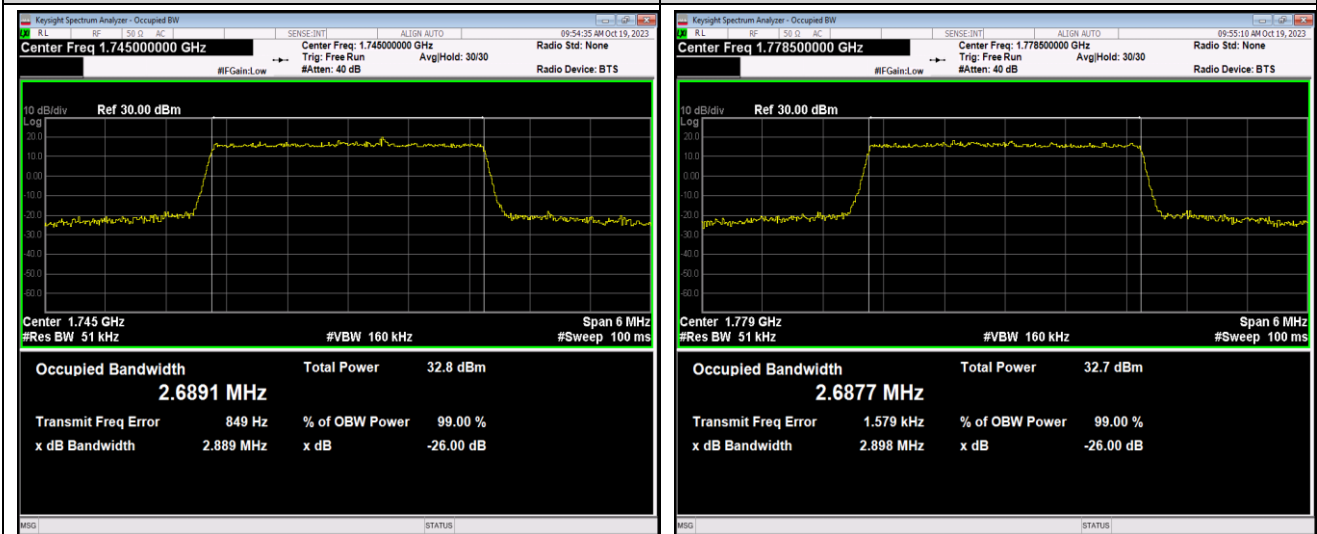

Band66-3MHz-QPSK-132322-15RB#0

Band66-3MHz-QPSK-132657-15RB#0

Band66-3MHz-16QAM-131987-15RB#0

Band66-3MHz-16QAM-132322-15RB#0