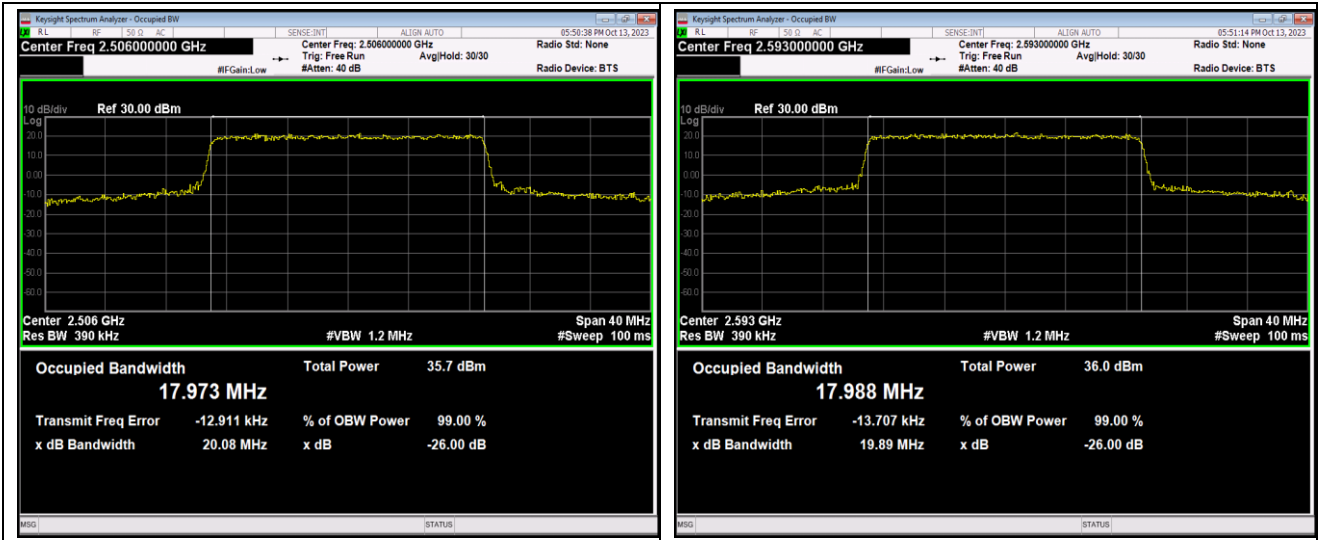

Band41-20MHz-16QAM-41490-100RB#0

Band41-20MHz-64QAM-39750-100RB#0