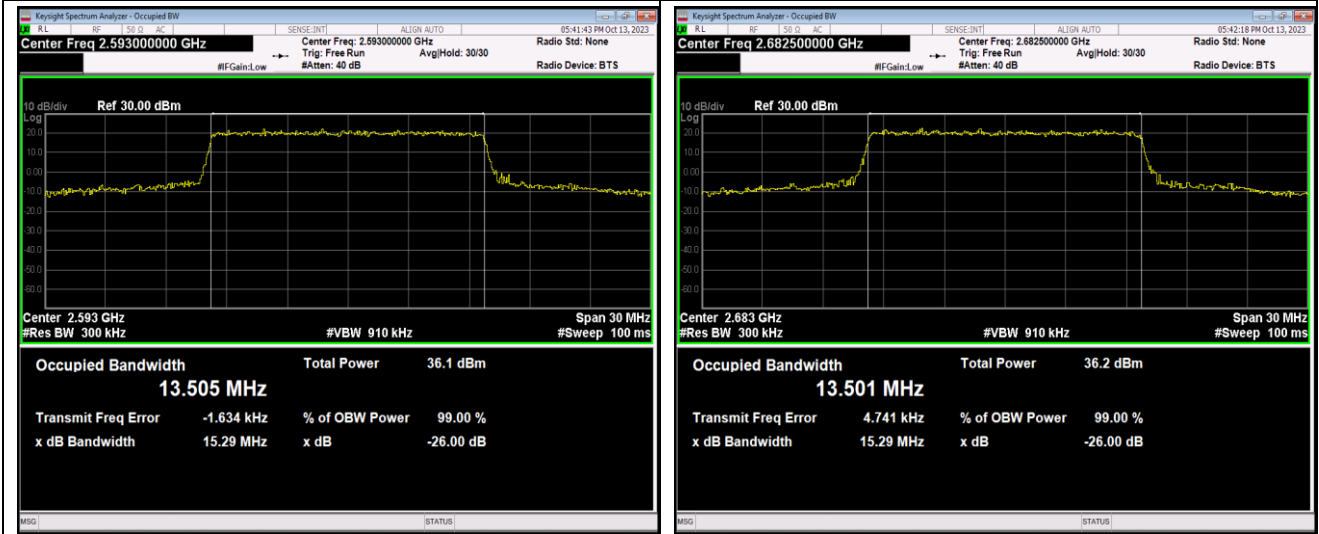

Band41-10MHz-64QAM-41540-50RB#0

Band41-15MHz-QPSK-39725-75RB#0

Band41-15MHz-QPSK-40620-75RB#0

Band41-15MHz-QPSK-41515-75RB#0

Band41-15MHz-16QAM-39725-75RB#0

Band41-15MHz-16QAM-40620-75RB#0

Band41-15MHz-16QAM-41515-75RB#0