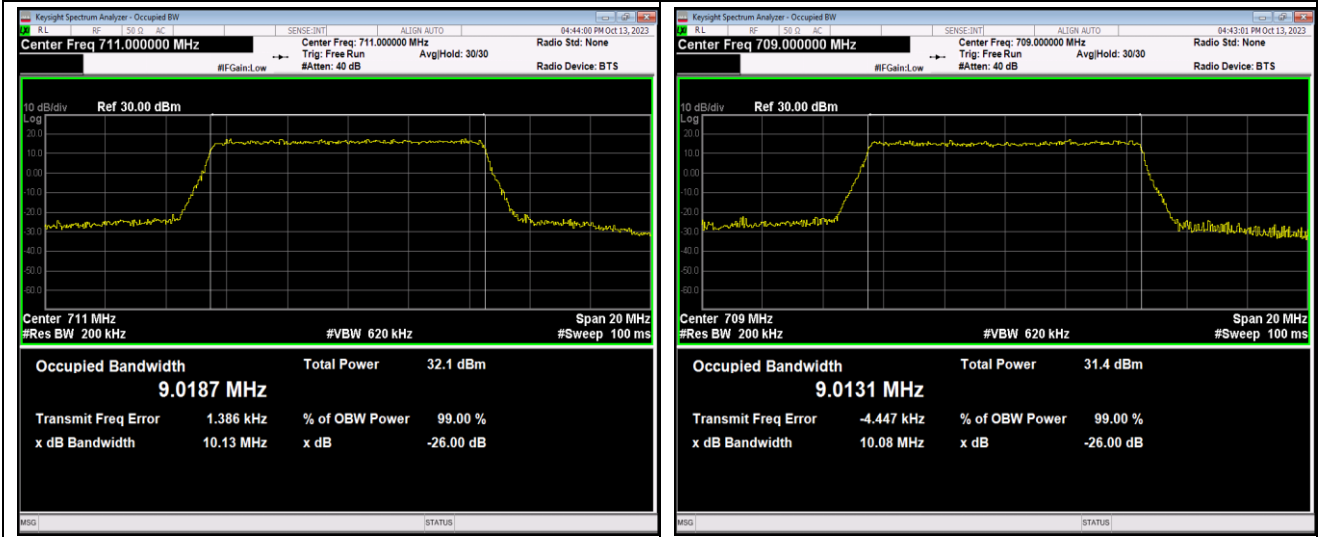

Band17-10MHz-16QAM-23800-50RB#0

Band17-10MHz-64QAM-23780-50RB#0

Band17-10MHz-64QAM-23790-50RB#0

Band17-10MHz-64QAM-23800-50RB#0

Band41-5MHz-QPSK-39675-25RB#0

Band41-5MHz-QPSK-40620-25RB#0

Band41-5MHz-QPSK-41565-25RB#0