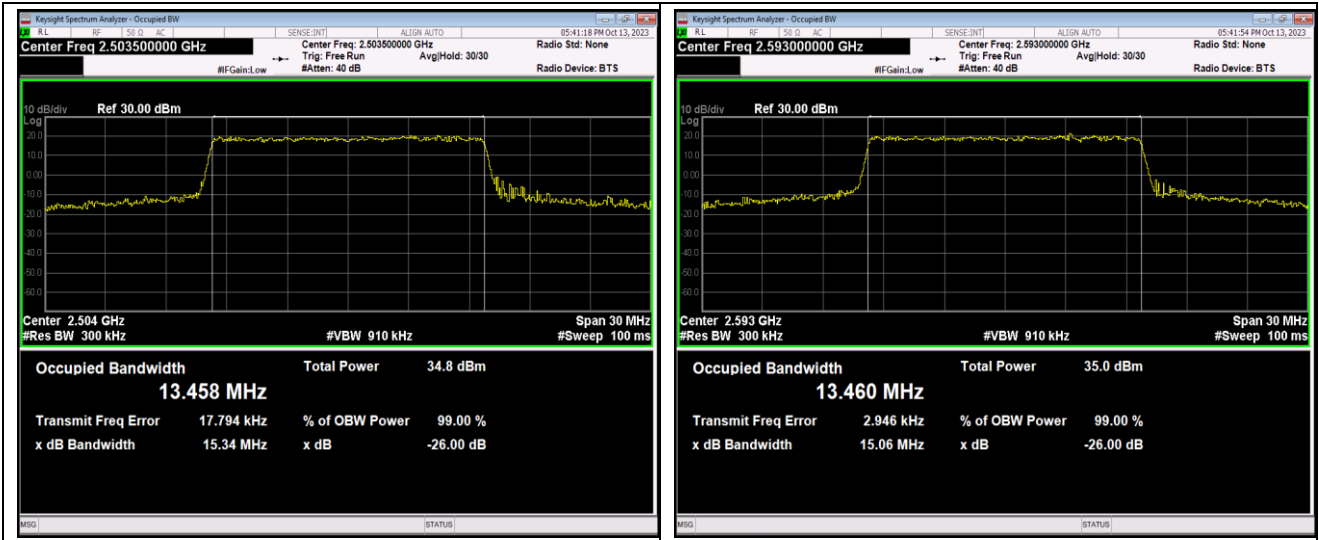

Band41-15MHz-64QAM-39725-75RB#0

Band41-15MHz-64QAM-40620-75RB#0