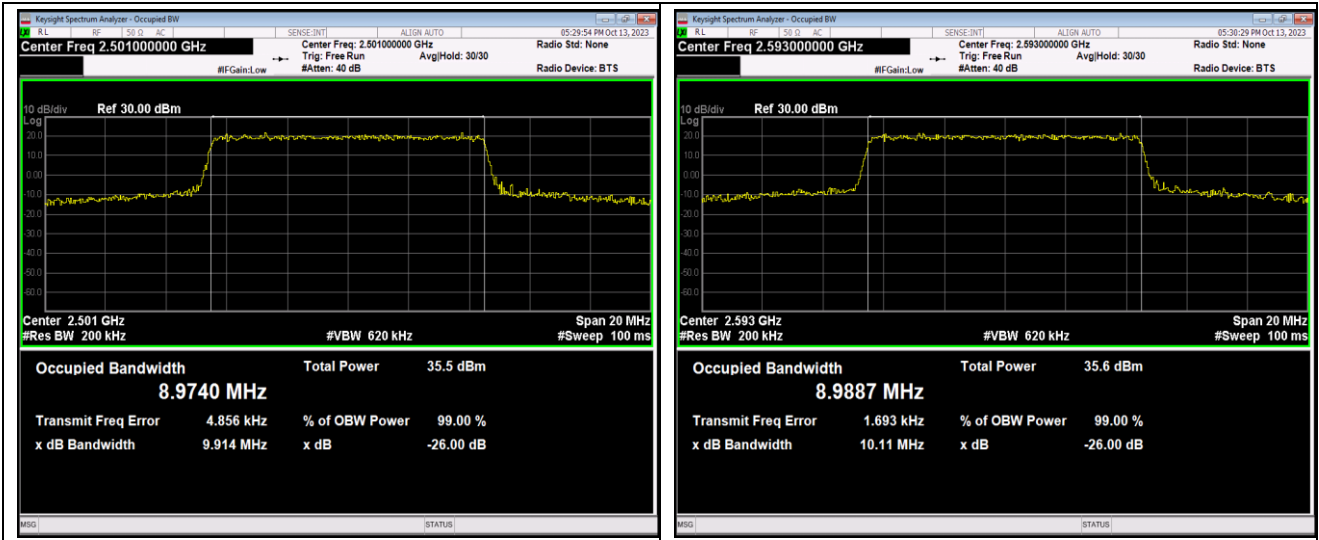

Band41-10MHz-16QAM-39700-50RB#0

Band41-10MHz-16QAM-40620-50RB#0

Band41-10MHz-16QAM-41540-50RB#0

Band41-10MHz-64QAM-39700-50RB#0