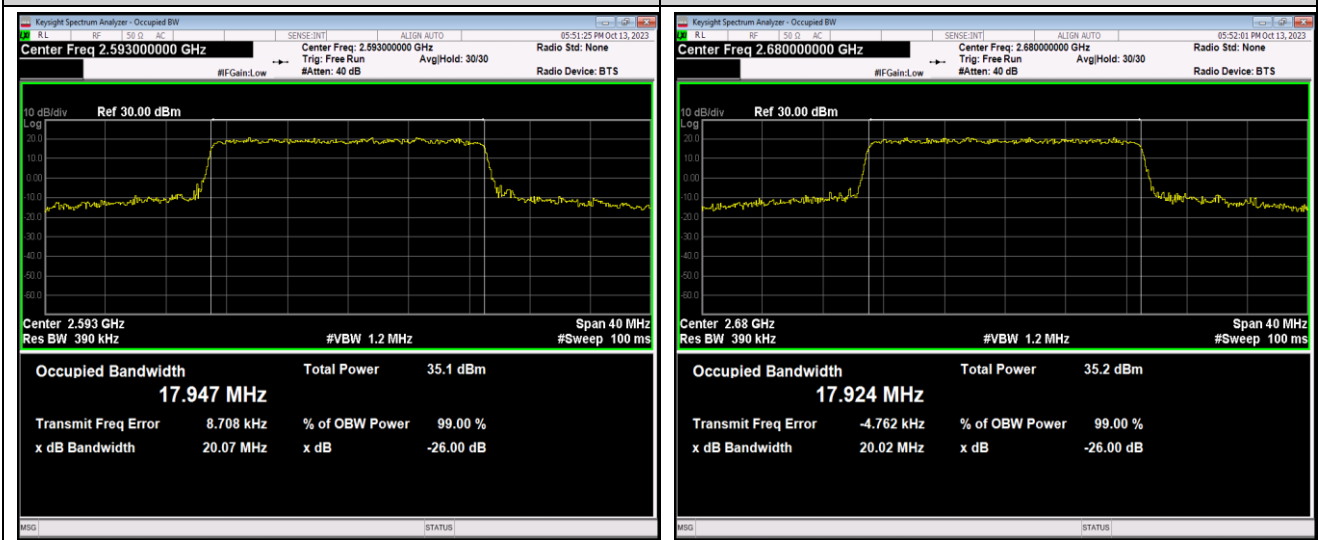

Band41-15MHz-64QAM-39725-75RB#0

Band41-15MHz-64QAM-40620-75RB#0

Band41-20MHz-16QAM-41490-100RB#0

Band41-20MHz-64QAM-39750-100RB#0

Band41-20MHz-64QAM-40620-100RB#0

Band41-20MHz-64QAM-41490-100RB#0

Band66-1.4MHz-QPSK-131979-6RB#0