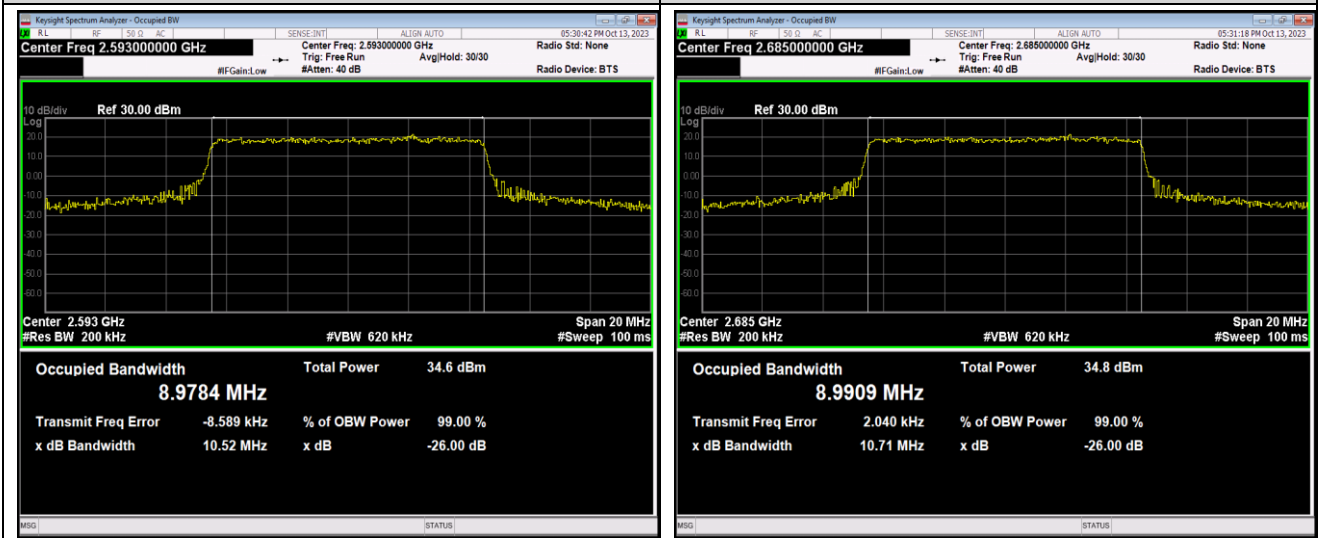

Band41-10MHz-64QAM-40620-50RB#0

Band41-10MHz-64QAM-41540-50RB#0

Band41-15MHz-QPSK-39725-75RB#0

Band41-15MHz-QPSK-40620-75RB#0