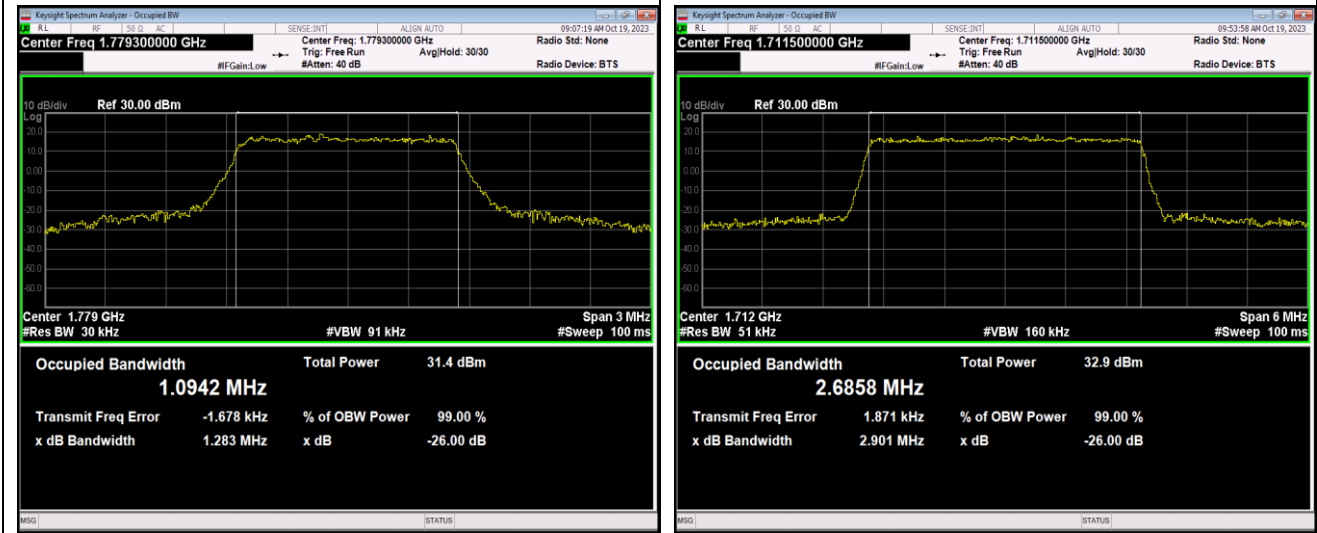

Band66-1.4MHz-64QAM-132665-6RB#0

Band66-3MHz-QPSK-131987-15RB#0

Band66-3MHz-QPSK-132322-15RB#0

Band66-3MHz-QPSK-132657-15RB#0