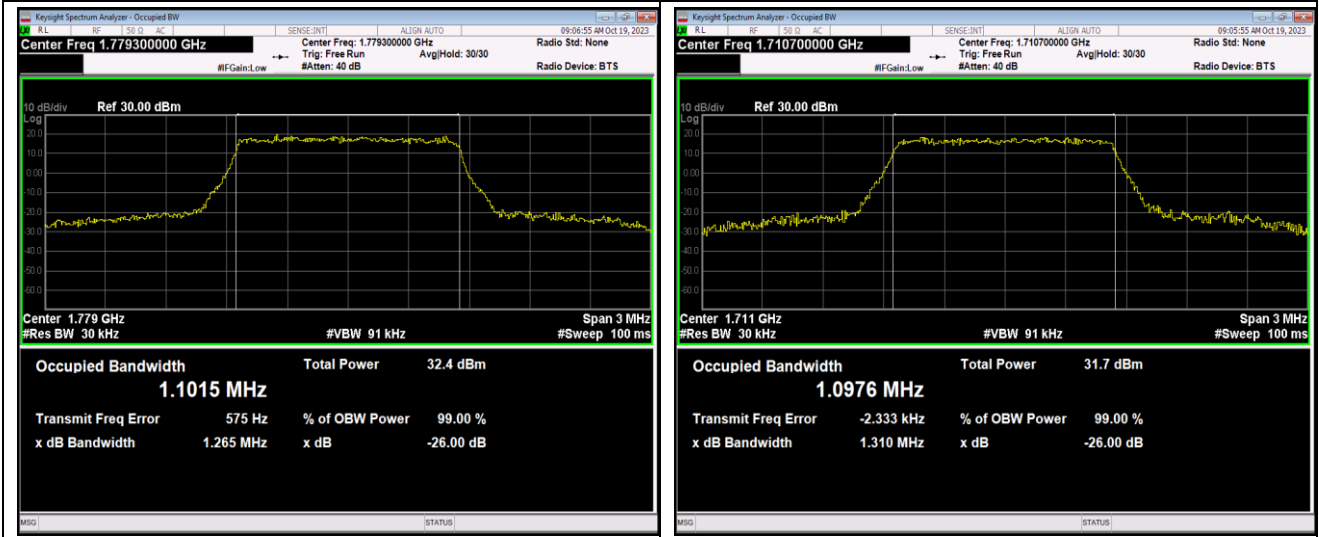

Band66-1.4MHz-QPSK-132665-6RB#0

Band66-1.4MHz-16QAM-131979-6RB#0

Band66-1.4MHz-16QAM-132322-6RB#0

Band66-1.4MHz-16QAM-132665-6RB#0