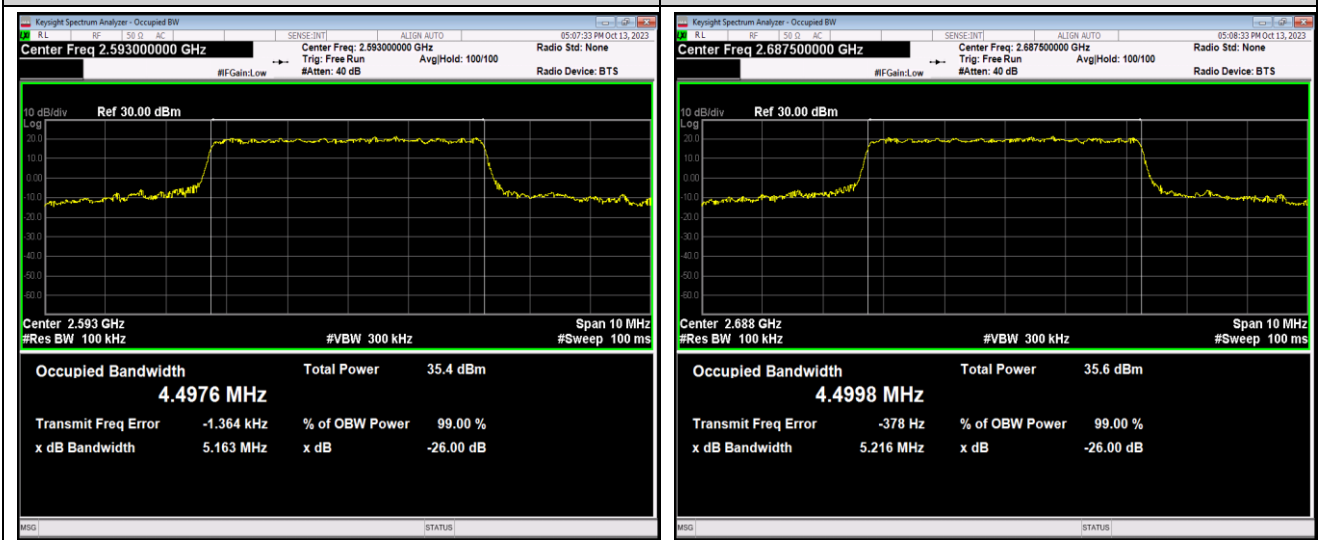

Band41-5MHz-16QAM-40620-25RB#0

Band41-5MHz-16QAM-41565-25RB#0

Band41-5MHz-64QAM-39675-25RB#0

Band41-5MHz-64QAM-40620-25RB#0