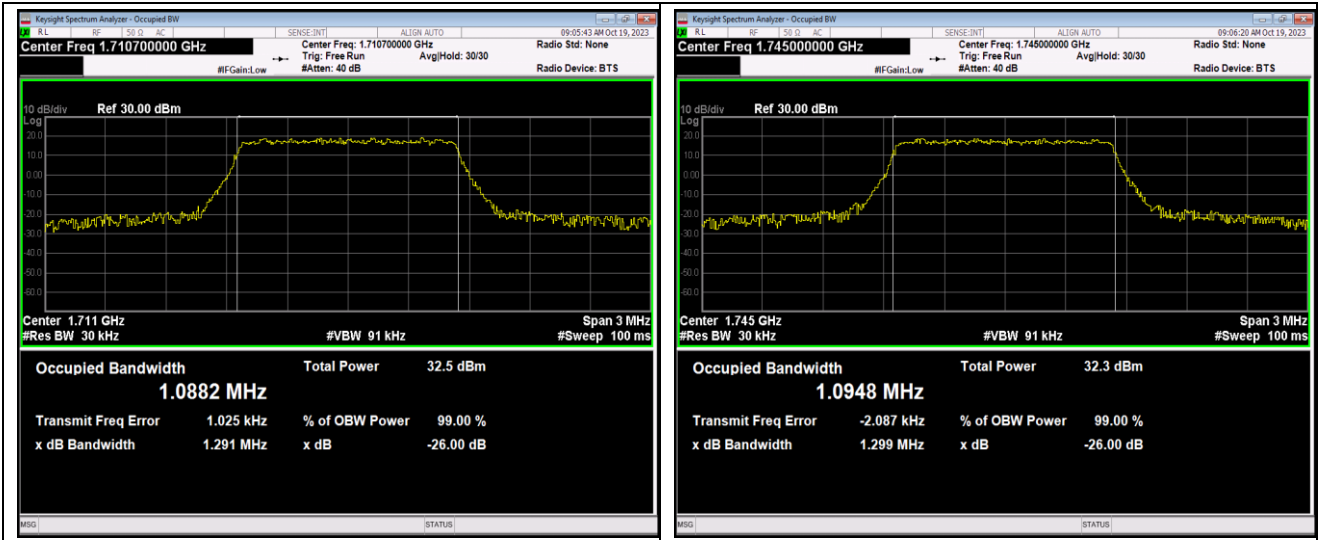

Band66-1.4MHz-QPSK-131979-6RB#0

Band66-1.4MHz-QPSK-132322-6RB#0

Band66-1.4MHz-QPSK-132665-6RB#0

Band66-1.4MHz-16QAM-131979-6RB#0