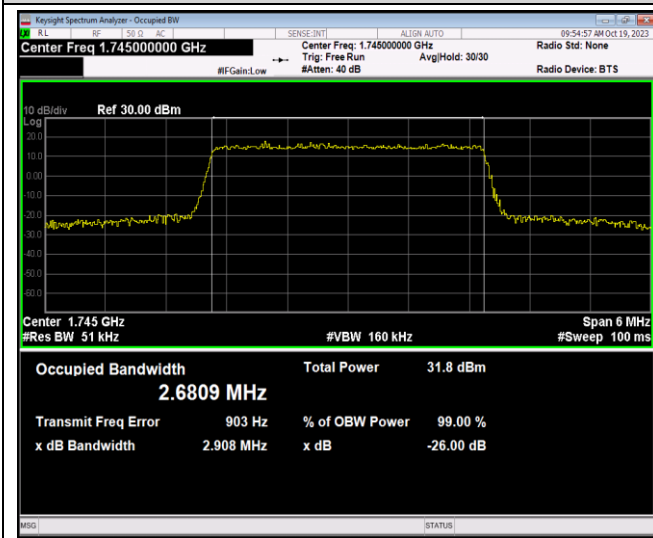

Band66-3MHz-64QAM-132322-15RB#0

Band66-5MHz-QPSK-131997-25RB#0