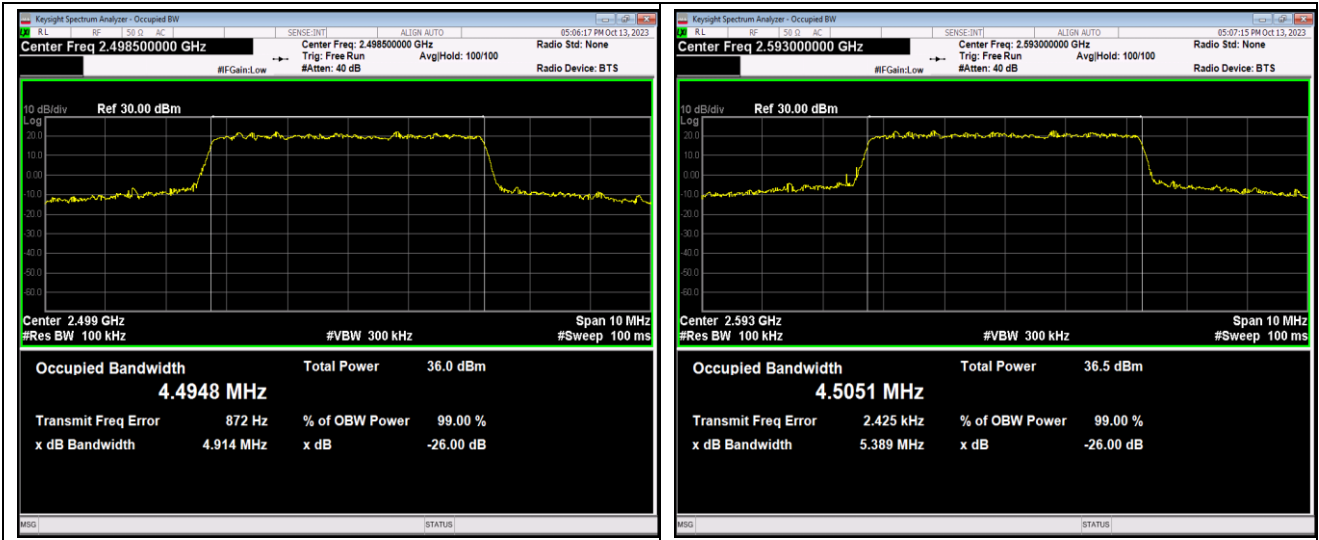

Band17-10MHz-16QAM-23800-50RB#0

Band17-10MHz-64QAM-23780-50RB#0

Band17-10MHz-64QAM-23790-50RB#0

Band17-10MHz-64QAM-23800-50RB#0

Band41-5MHz-QPSK-39675-25RB#0

Band41-5MHz-QPSK-40620-25RB#0

Band41-5MHz-QPSK-41565-25RB#0