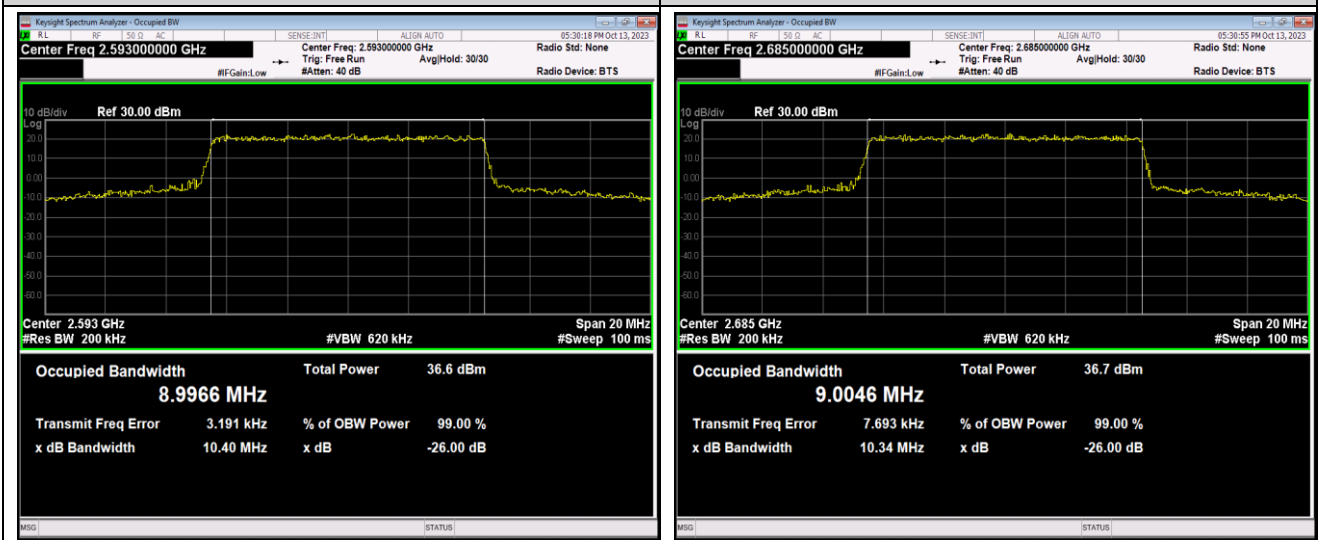

Band41-10MHz-QPSK-40620-50RB#0

Band41-10MHz-QPSK-41540-50RB#0

Band41-10MHz-16QAM-39700-50RB#0

Band41-10MHz-16QAM-40620-50RB#0