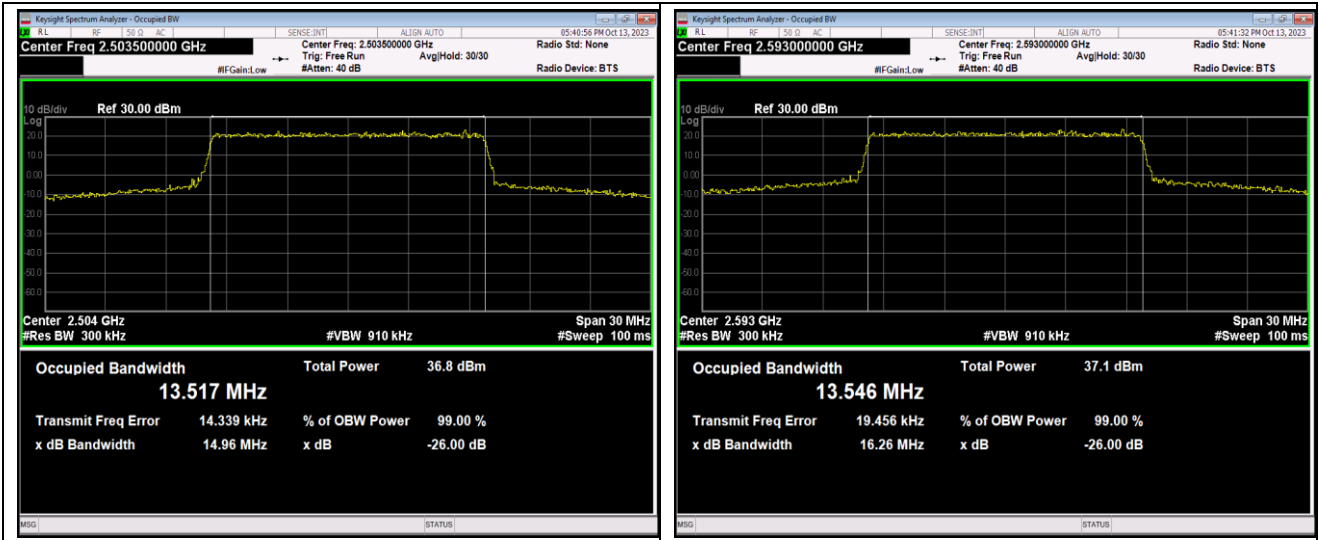

Band41-15MHz-QPSK-39725-75RB#0

Band41-15MHz-QPSK-40620-75RB#0

Band41-15MHz-QPSK-41515-75RB#0

Band41-15MHz-16QAM-39725-75RB#0