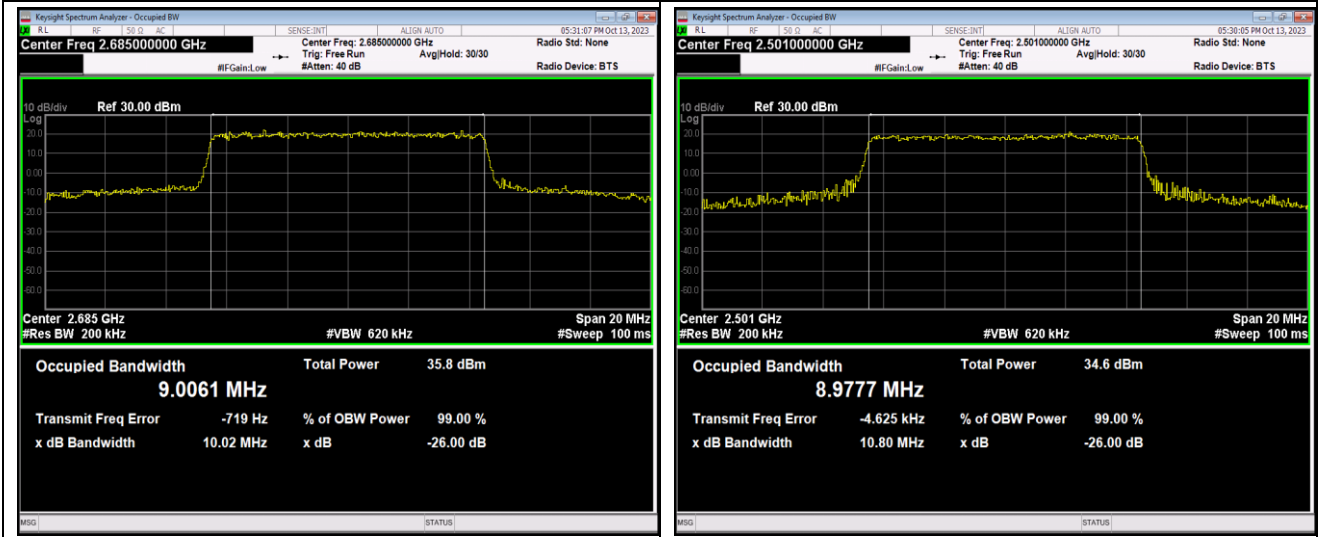

Band41-10MHz-QPSK-40620-50RB#0

Band41-10MHz-QPSK-41540-50RB#0

Band41-10MHz-16QAM-39700-50RB#0

Band41-10MHz-16QAM-40620-50RB#0

Band41-10MHz-16QAM-41540-50RB#0

Band41-10MHz-64QAM-39700-50RB#0

Band41-10MHz-64QAM-40620-50RB#0