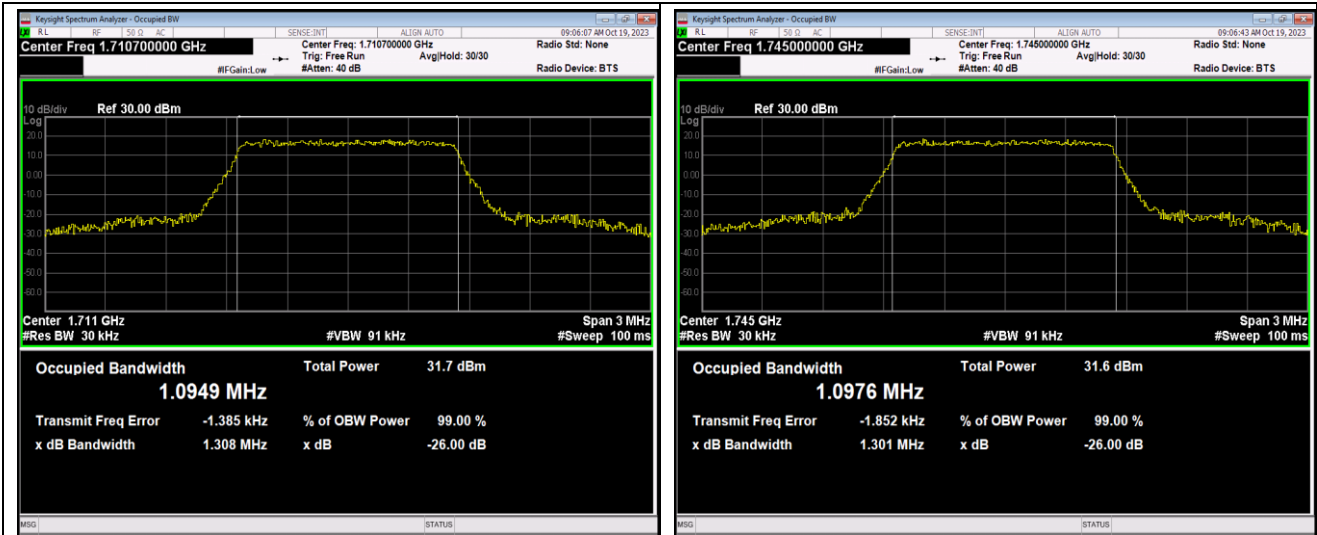

Band66-1.4MHz-QPSK-132322-6RB#0

Band66-1.4MHz-QPSK-132665-6RB#0

Band66-1.4MHz-16QAM-131979-6RB#0

Band66-1.4MHz-16QAM-132322-6RB#0

Band66-1.4MHz-16QAM-132665-6RB#0

Band66-1.4MHz-64QAM-131979-6RB#0

Band66-1.4MHz-64QAM-132322-6RB#0