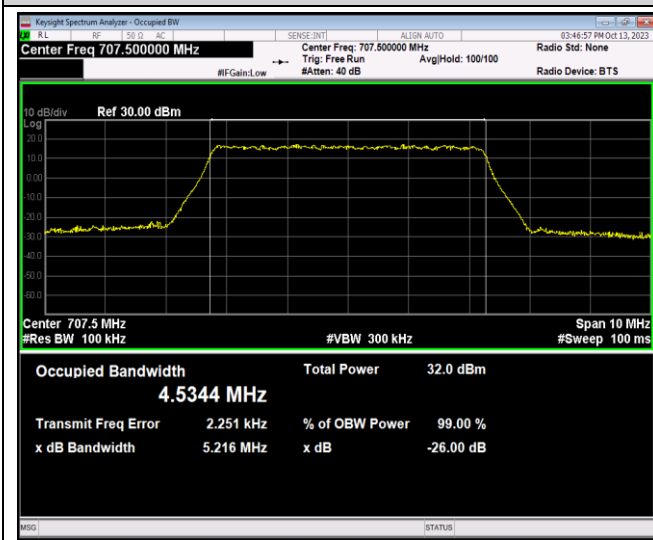

Band12-5MHz-16QAM-23095-25RB#0

Band12-5MHz-64QAM-23035-25RB#0