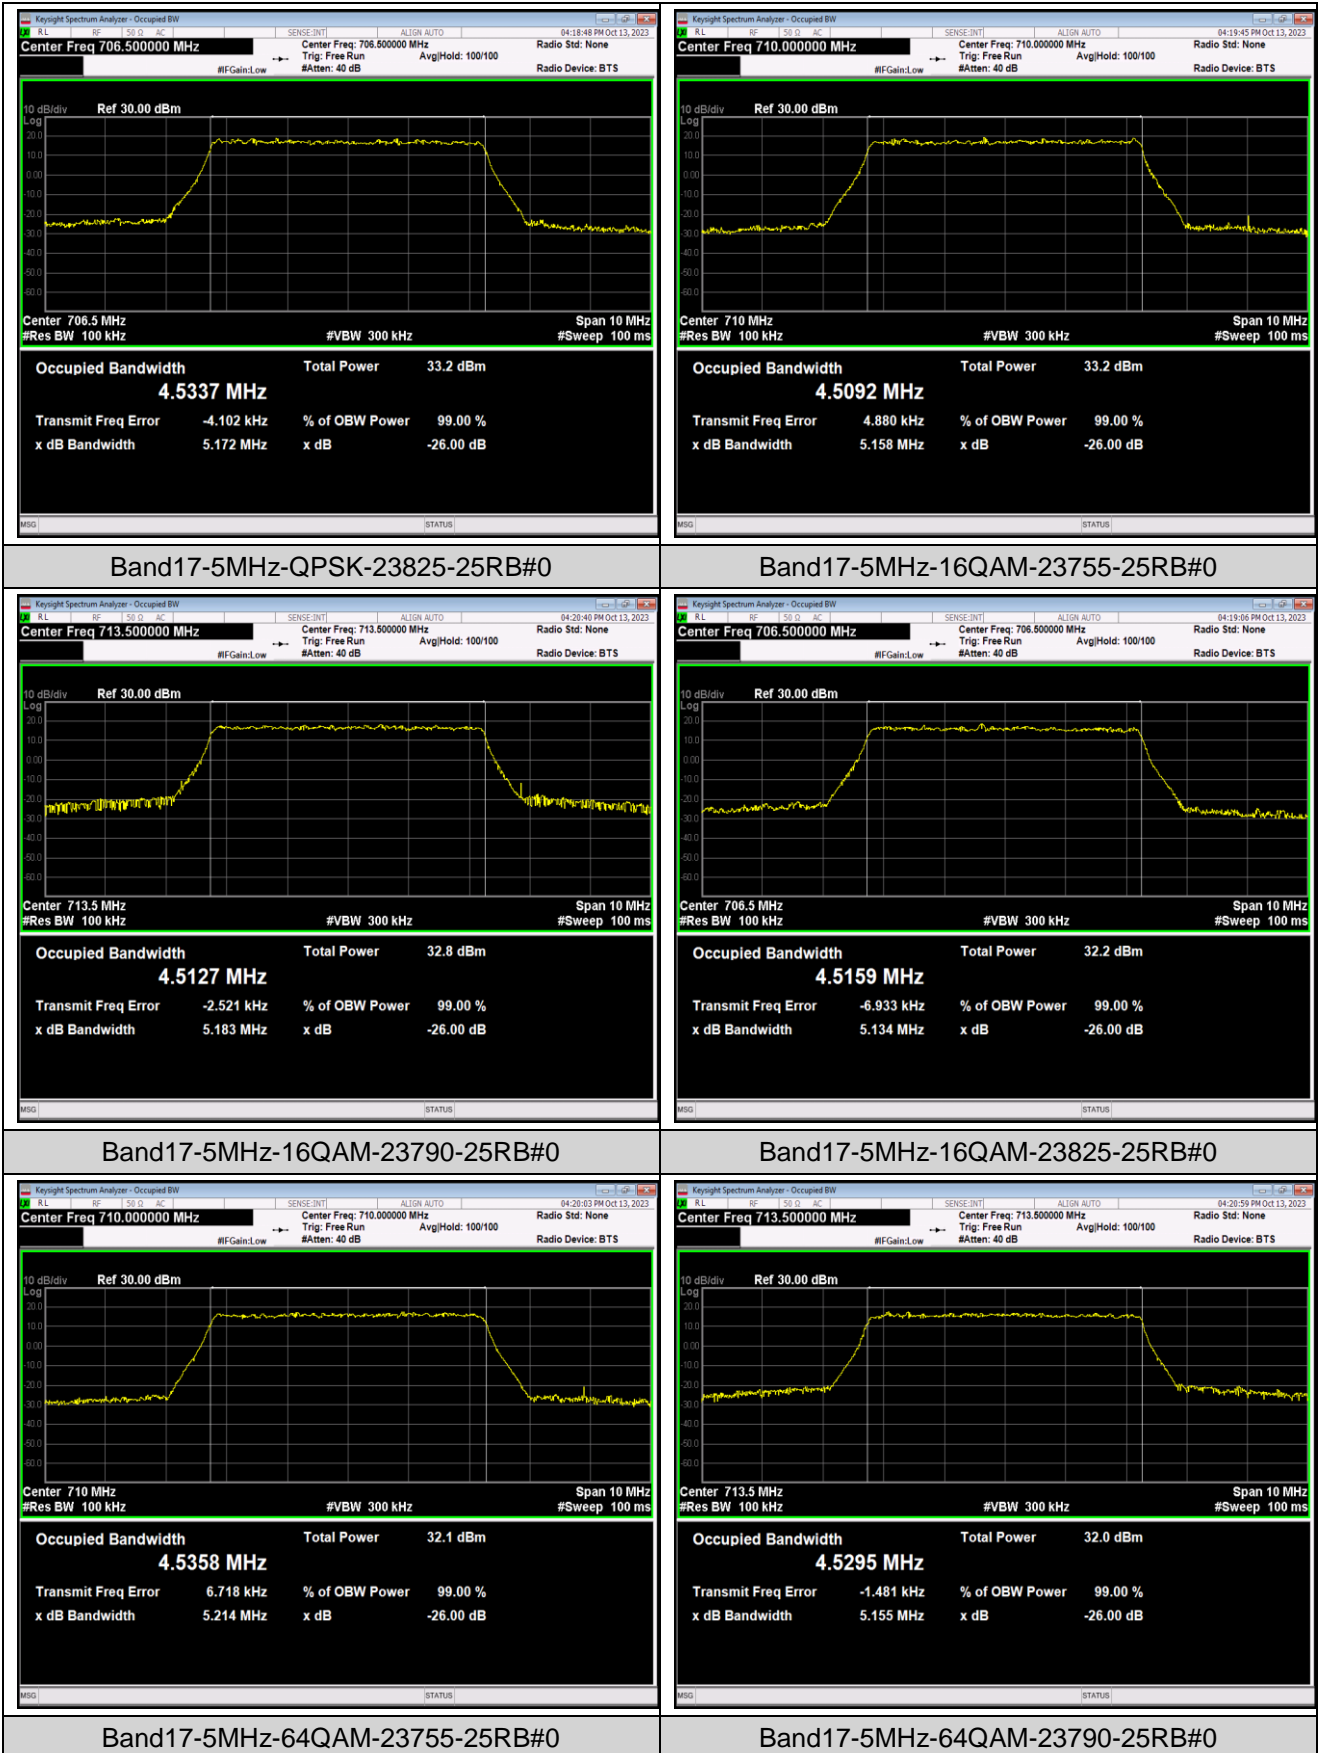

Band17-5MHz-QPSK-23755-25RB#0

Band17-5MHz-QPSK-23790-25RB#0