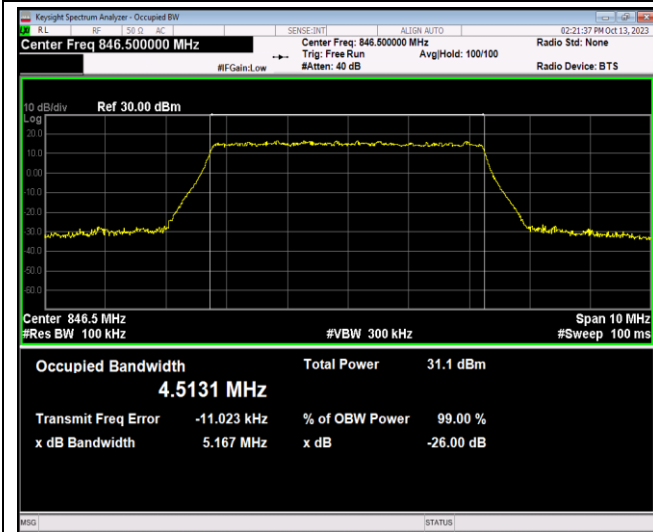

Band5-5MHz-16QAM-20525-25RB#0

Band5-5MHz-16QAM-20625-25RB#0

Band5-5MHz-64QAM-20425-25RB#0

Band5-5MHz-64QAM-20525-25RB#0

Band5-5MHz-64QAM-20625-25RB#0

Band5-10MHz-QPSK-20450-50RB#0

Band5-10MHz-QPSK-20525-50RB#0