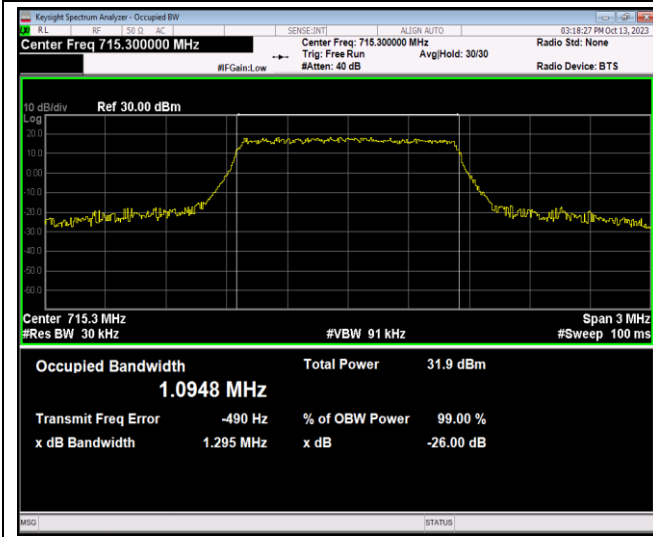

Band12-1.4MHz-QPSK-23173-6RB#0

Band12-1.4MHz-16QAM-23095-6RB#0