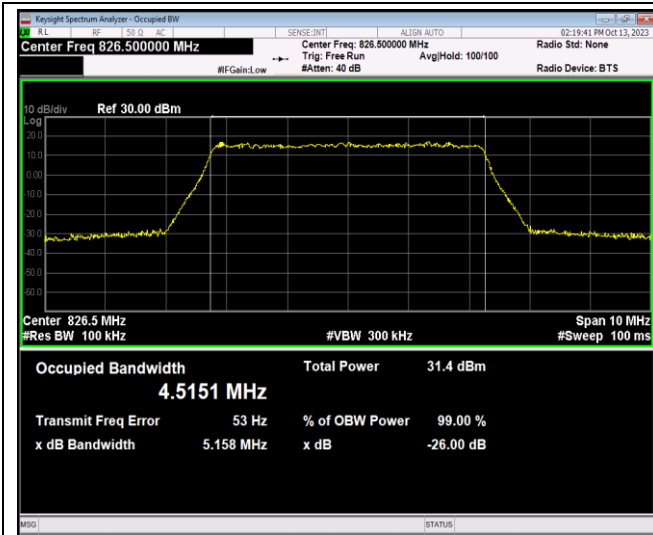

Band5-5MHz-16QAM-20525-25RB#0

Band5-5MHz-16QAM-20625-25RB#0

Band5-5MHz-64QAM-20425-25RB#0

Band5-5MHz-64QAM-20525-25RB#0

Band5-5MHz-64QAM-20625-25RB#0

Band5-10MHz-QPSK-20450-50RB#0

Band5-10MHz-QPSK-20525-50RB#0