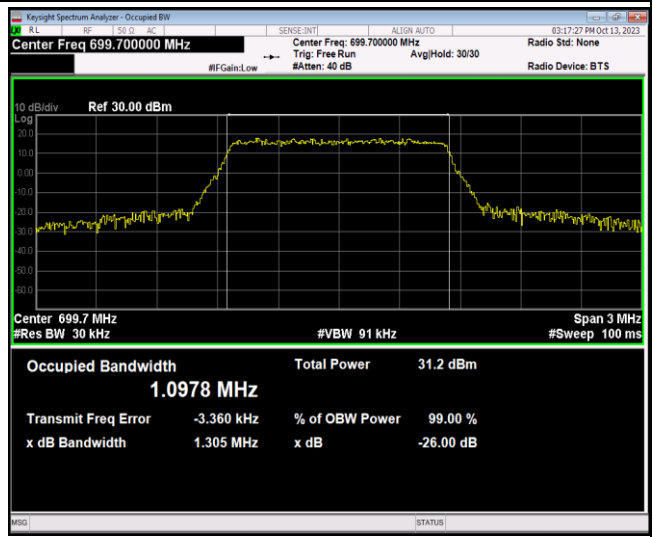

Band12-1.4MHz-16QAM-23017-6RB#0

Band12-1.4MHz-16QAM-23173-6RB#0