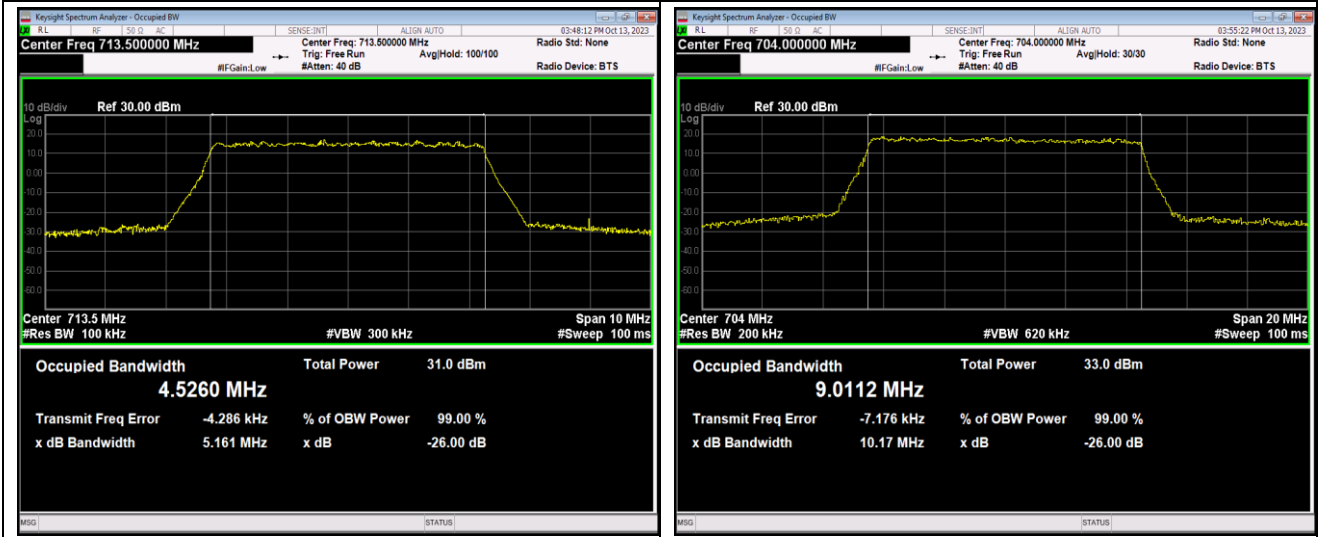

Band12-5MHz-16QAM-23035-25RB#0

Band12-5MHz-16QAM-23095-25RB#0

Band12-5MHz-16QAM-23155-25RB#0

Band12-5MHz-64QAM-23035-25RB#0

Band12-5MHz-64QAM-23095-25RB#0

Band12-5MHz-64QAM-23155-25RB#0

Band12-10MHz-QPSK-23060-50RB#0