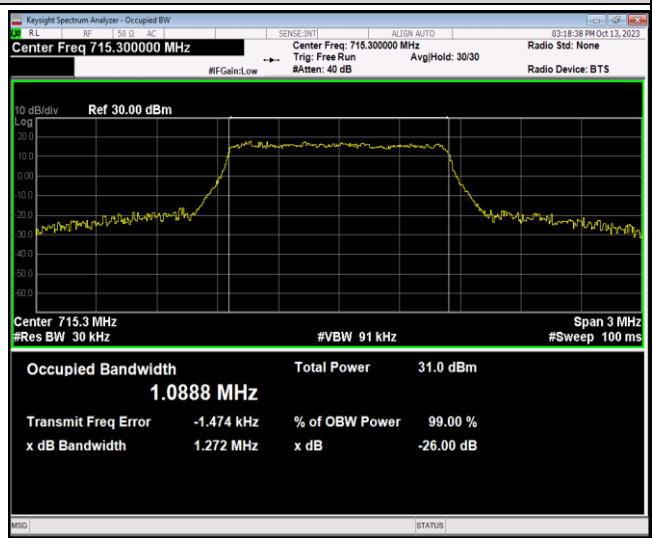

Band12-1.4MHz-16QAM-23173-6RB#0

Band12-1.4MHz-64QAM-23095-6RB#0