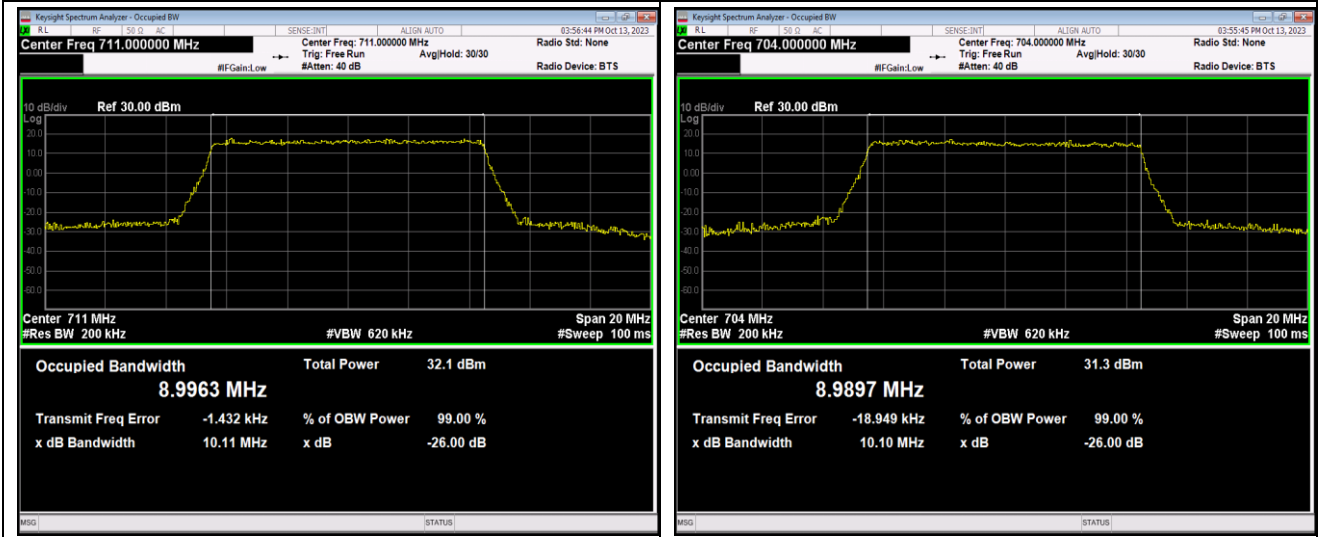

Band12-10MHz-QPSK-23095-50RB#0

Band12-10MHz-QPSK-23130-50RB#0

Band12-10MHz-16QAM-23060-50RB#0

Band12-10MHz-16QAM-23095-50RB#0

Band12-10MHz-16QAM-23130-50RB#0

Band12-10MHz-64QAM-23060-50RB#0

Band12-10MHz-64QAM-23095-50RB#0