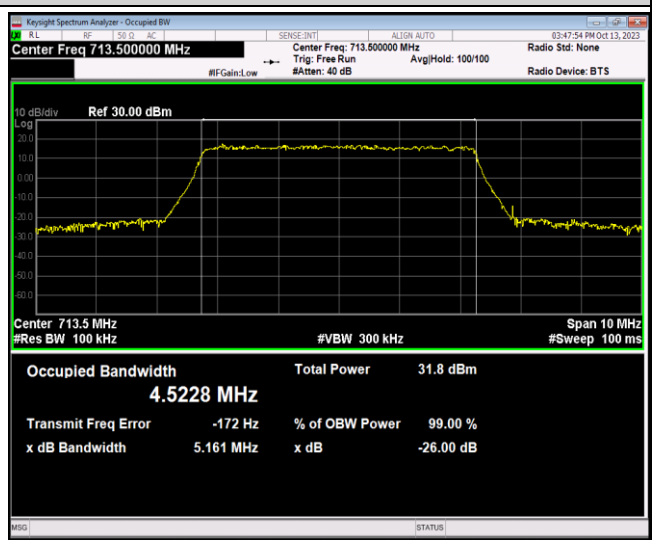

Band12-5MHz-16QAM-23035-25RB#0

Band12-5MHz-16QAM-23095-25RB#0

Band12-5MHz-16QAM-23155-25RB#0

Band12-5MHz-64QAM-23035-25RB#0

Band12-5MHz-64QAM-23095-25RB#0

Band12-5MHz-64QAM-23155-25RB#0

Band12-10MHz-QPSK-23060-50RB#0