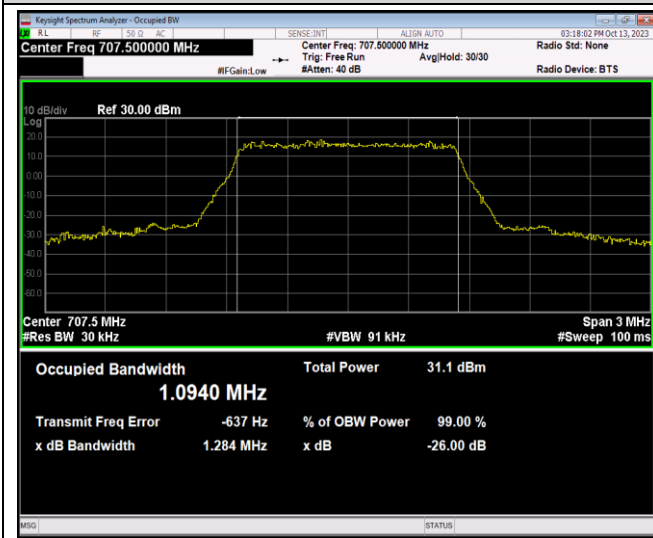

Band12-1.4MHz-16QAM-23095-6RB#0

Band12-1.4MHz-64QAM-23017-6RB#0