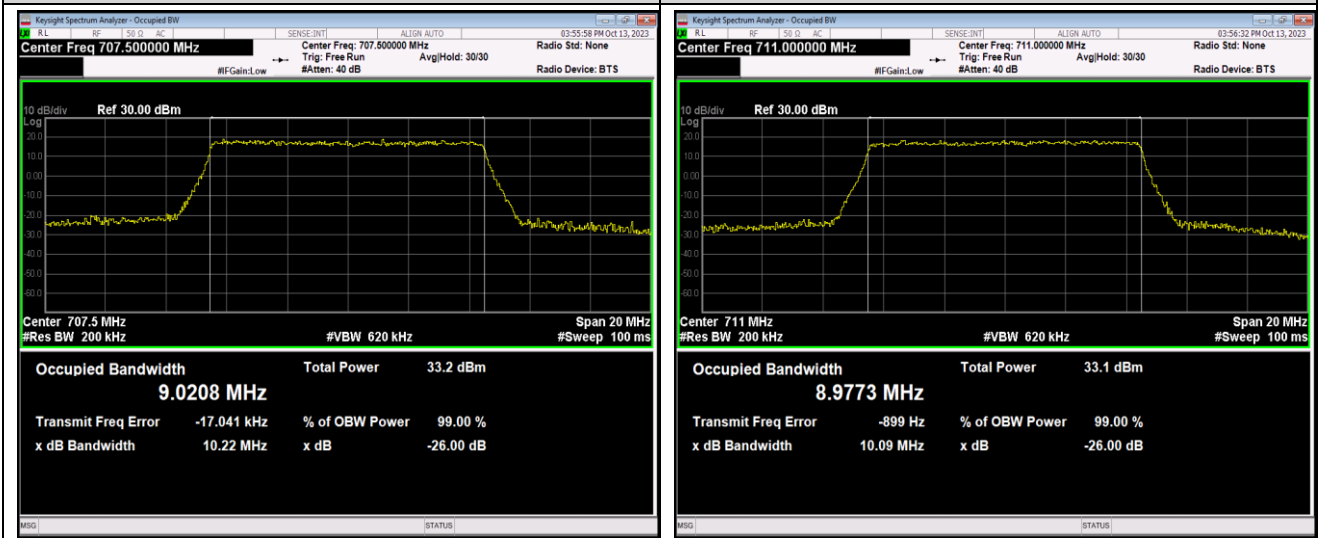

Band12-10MHz-QPSK-23095-50RB#0

Band12-10MHz-QPSK-23130-50RB#0

Band12-10MHz-16QAM-23060-50RB#0

Band12-10MHz-16QAM-23095-50RB#0