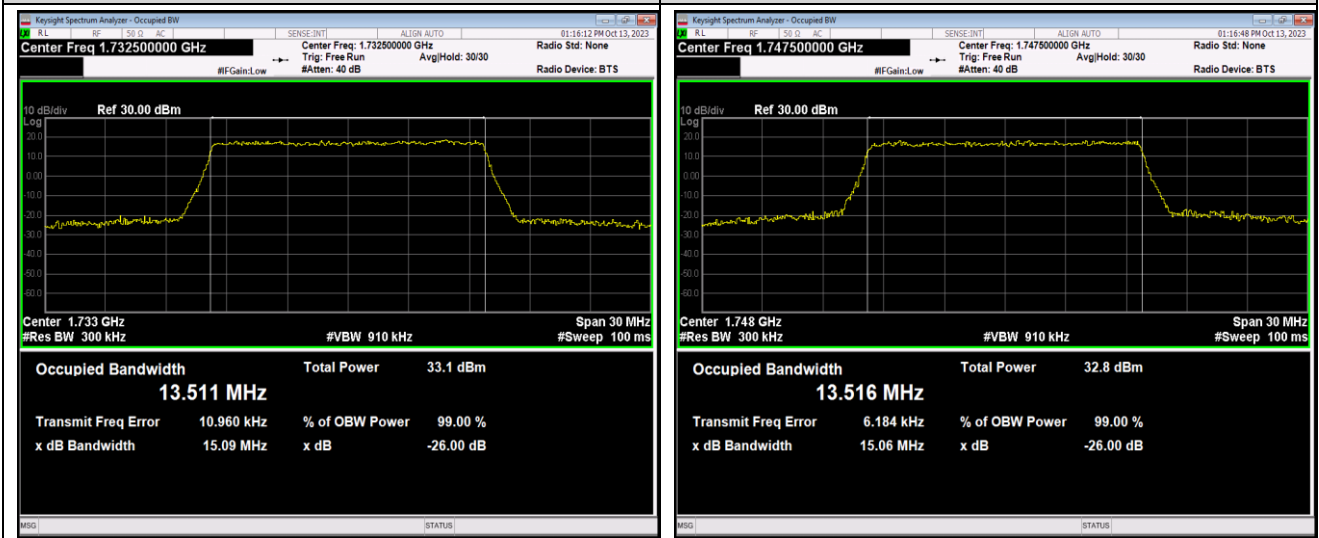

Band4-15MHz-16QAM-20175-75RB#0

Band4-15MHz-16QAM-20325-75RB#0

Band4-15MHz-64QAM-20025-75RB#0

Band4-15MHz-64QAM-20175-75RB#0