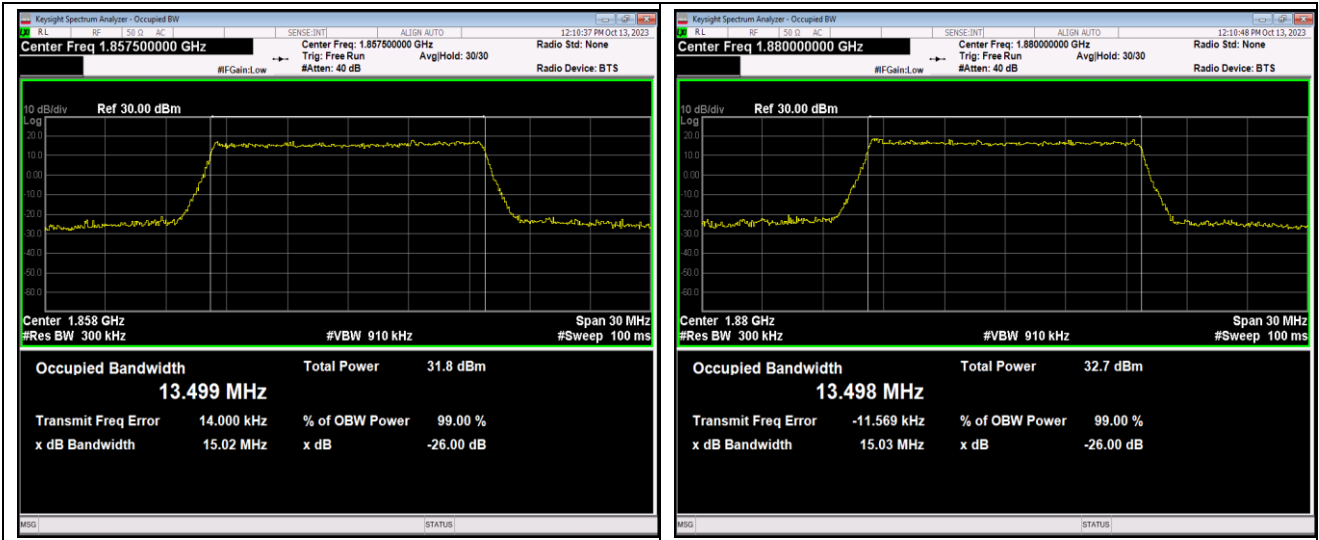

Band2-15MHz-QPSK-19125-75RB#0

Band2-15MHz-16QAM-18675-75RB#0

Band2-15MHz-16QAM-18900-75RB#0

Band2-15MHz-16QAM-19125-75RB#0

Band2-15MHz-64QAM-18675-75RB#0

Band2-15MHz-64QAM-18900-75RB#0

Band2-15MHz-64QAM-19125-75RB#0