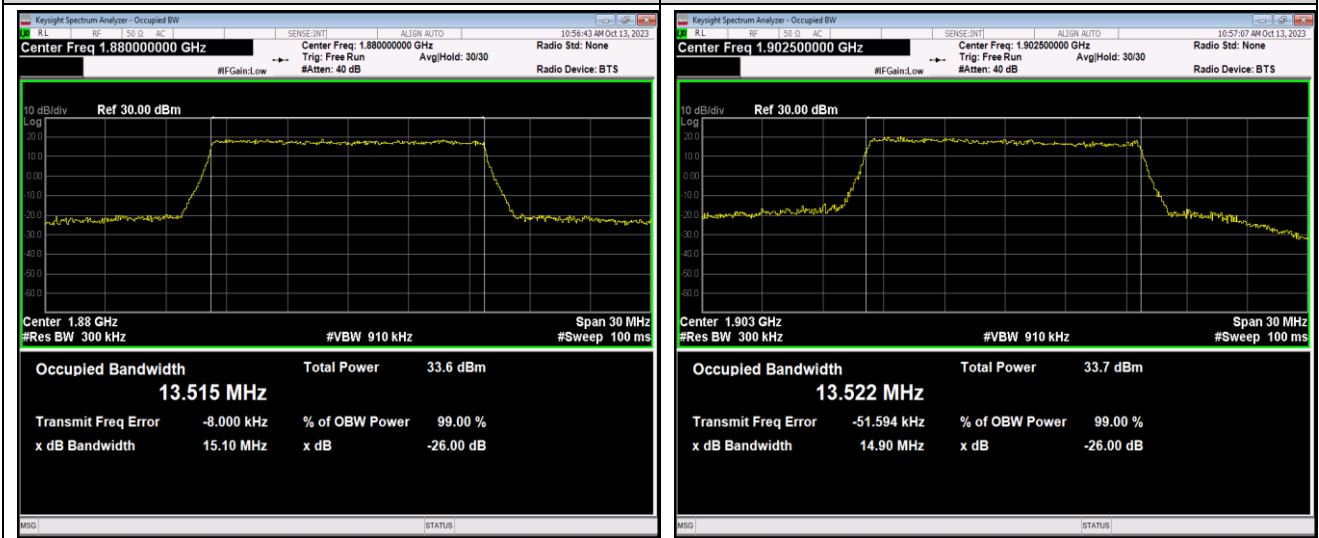

Band2-15MHz-QPSK-19125-75RB#0

Band2-15MHz-16QAM-18675-75RB#0

Band2-15MHz-16QAM-18900-75RB#0

Band2-15MHz-16QAM-19125-75RB#0

Band2-15MHz-64QAM-18675-75RB#0

Band2-15MHz-64QAM-18900-75RB#0

Band2-15MHz-64QAM-19125-75RB#0