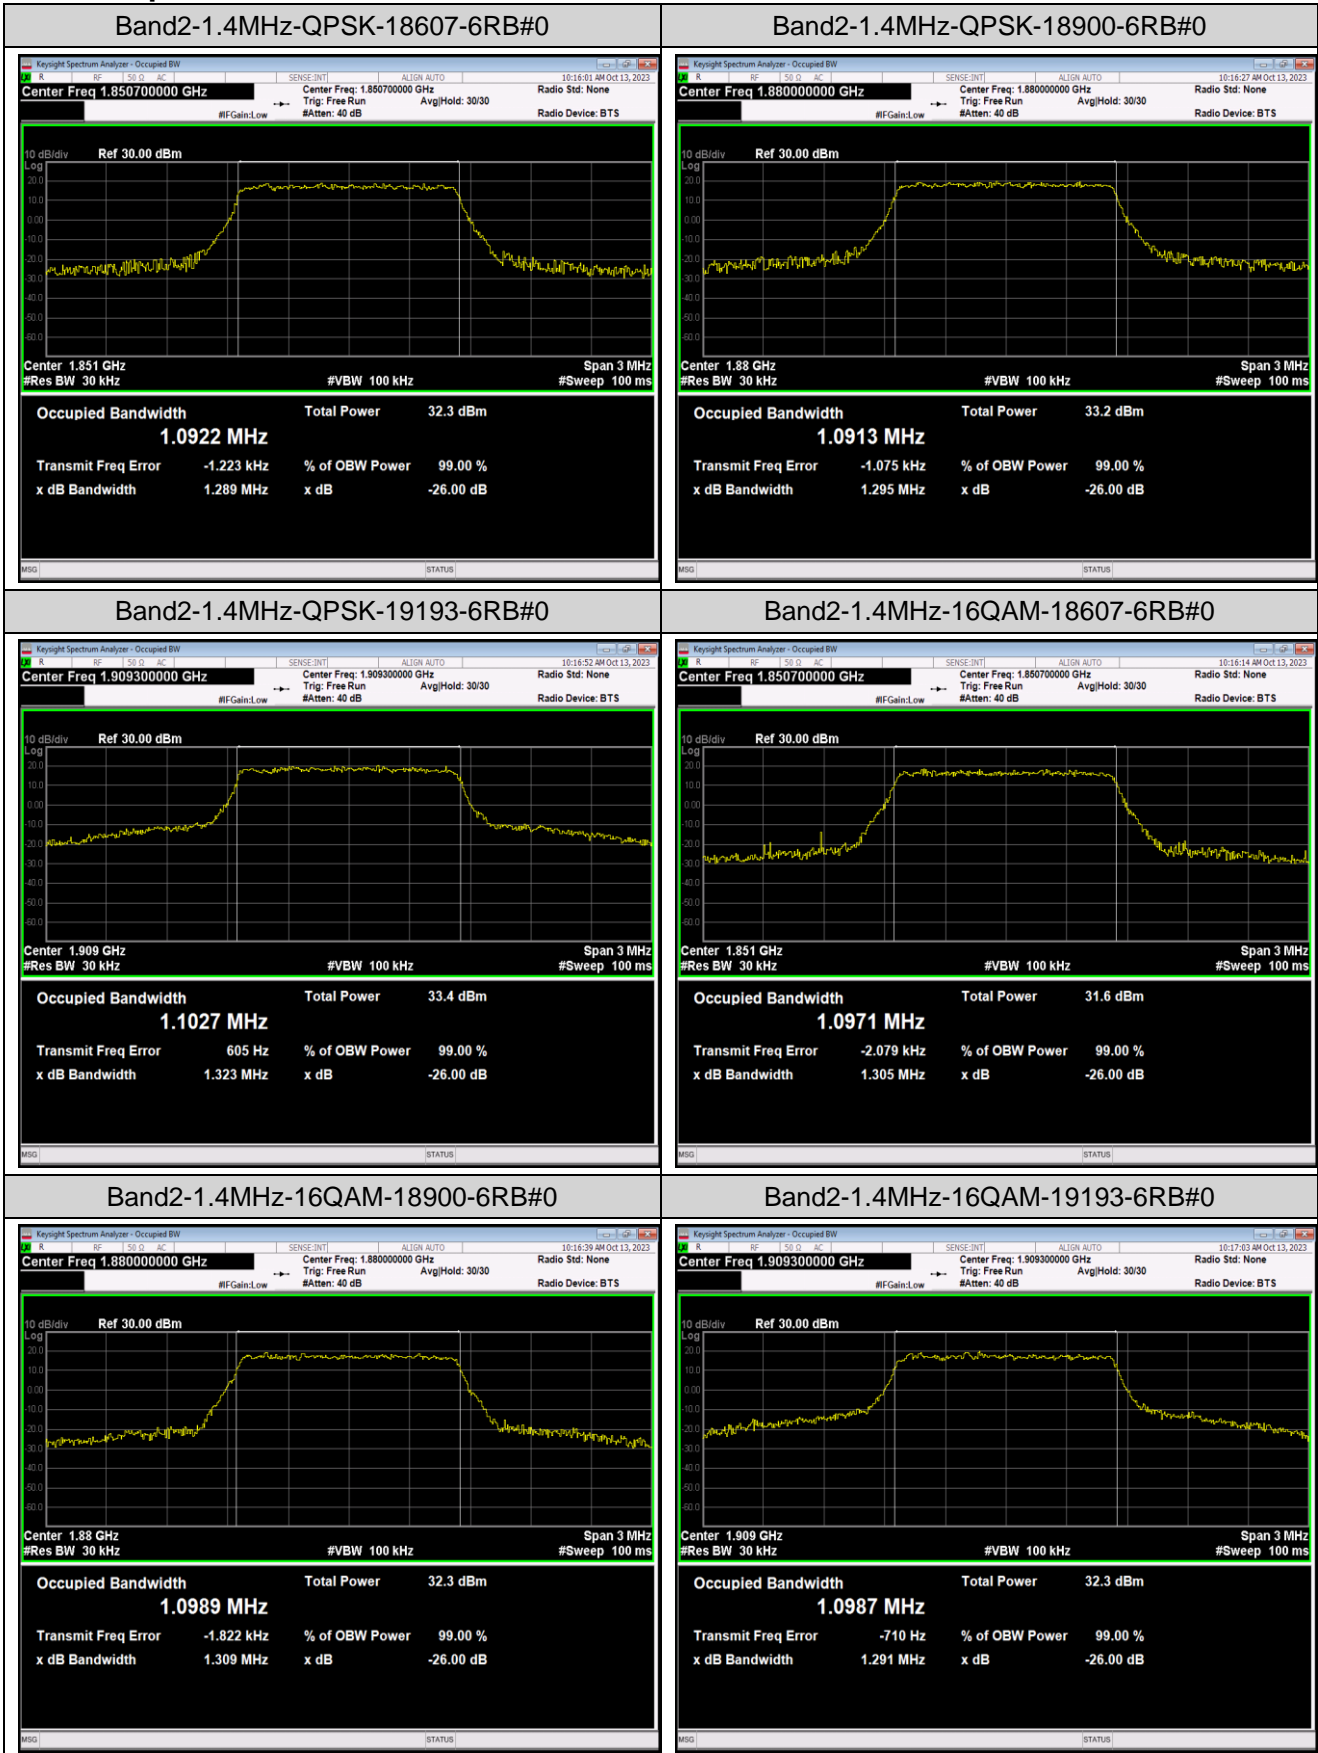

Test Graphs