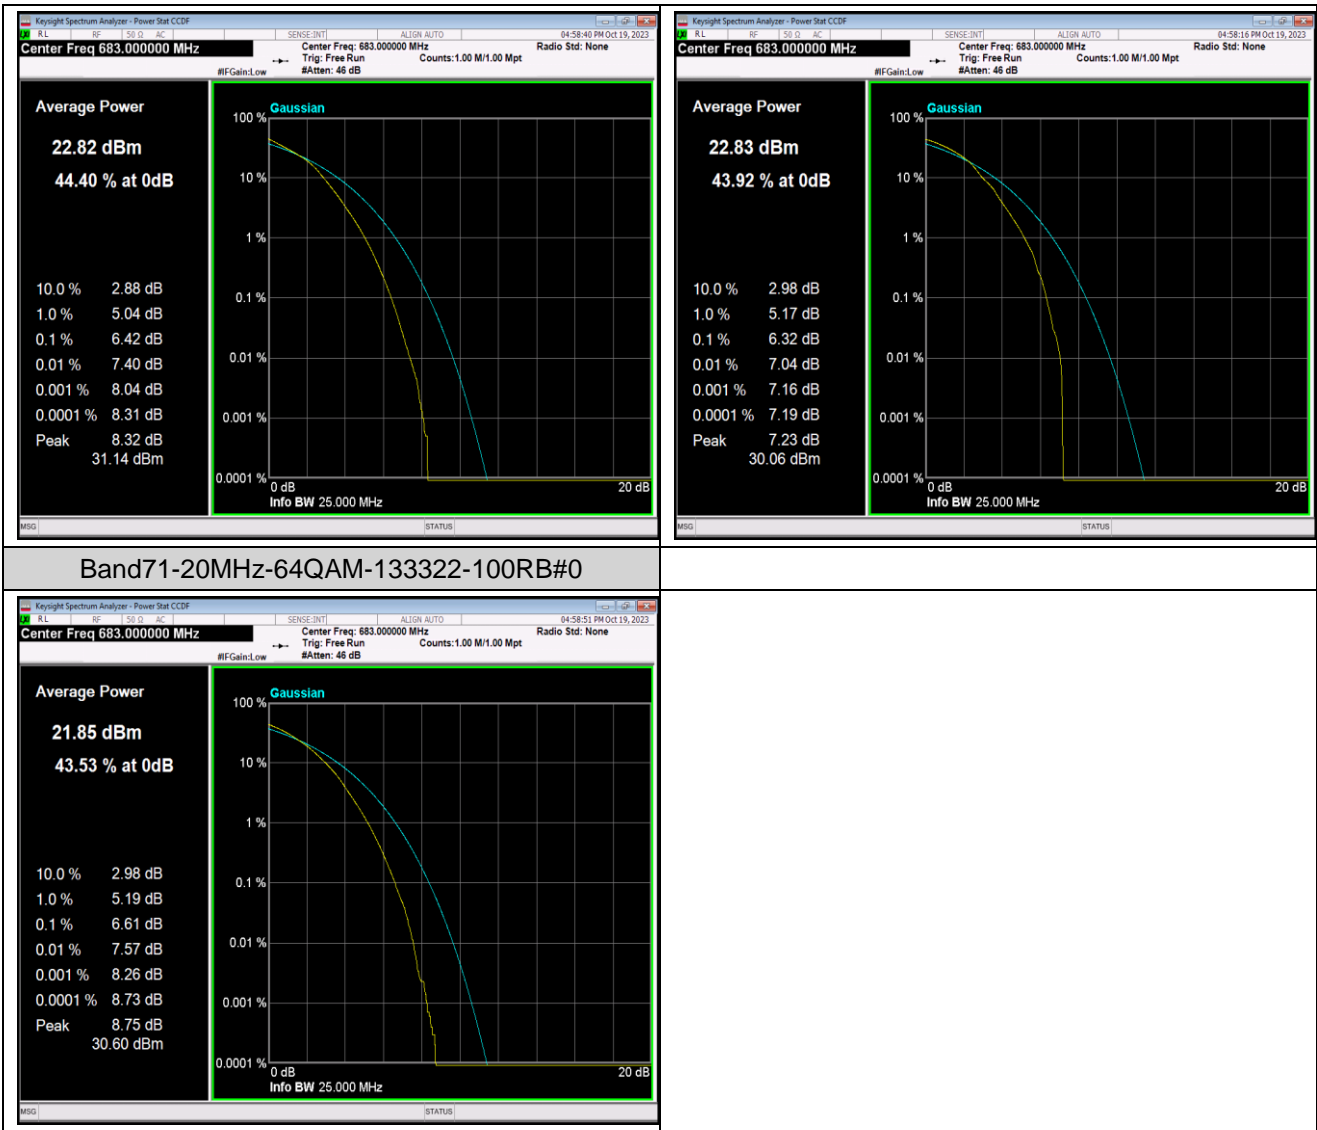

Remark: All bandwidth and all modulation had been tested, but only the worst case data displayed in this report.

Test Graphs

Appendix C: 26dB Bandwidth and Occupied Bandwidth

Test Result

Band	Bandwidth	Modulation	Channel	RB Configuration	Occupied Bandwidth (MHz)	26dB Bandwidth (MHz)	Verdict
Band2	1.4MHz	QPSK	18607	6RB#0	1.0922	1.289	PASS
Band2	1.4MHz	QPSK	18900	6RB#0	1.0913	1.295	PASS
Band2	1.4MHz	QPSK	19193	6RB#0	1.1027	1.323	PASS
Band2	1.4MHz	16QAM	18607	6RB#0	1.0971	1.305	PASS
Band2	1.4MHz	16QAM	18900	6RB#0	1.0989	1.309	PASS
Band2	1.4MHz	16QAM	19193	6RB#0	1.0987	1.291	PASS
Band2	1.4MHz	64QAM	18607	6RB#0	1.0911	1.280	PASS
Band2	1.4MHz	64QAM	18900	6RB#0	1.0901	1.281	PASS
Band2	1.4MHz	64QAM	19193	6RB#0	1.0960	1.311	PASS
Band2	3MHz	QPSK	18615	15RB#0	2.6856	2.887	PASS
Band2	3MHz	QPSK	18900	15RB#0	2.6860	2.908	PASS
Band2	3MHz	QPSK	19185	15RB#0	2.6938	2.925	PASS
Band2	3MHz	16QAM	18615	15RB#0	2.6799	2.918	PASS
Band2	3MHz	16QAM	18900	15RB#0	2.6824	2.893	PASS
Band2	3MHz	16QAM	19185	15RB#0	2.6860	2.904	PASS
Band2	3MHz	64QAM	18615	15RB#0	2.6949	2.899	PASS
Band2	3MHz	64QAM	18900	15RB#0	2.6955	3.191	PASS
Band2	3MHz	64QAM	19185	15RB#0	2.6891	2.903	PASS
Band2	5MHz	QPSK	18625	25RB#0	4.5330	5.208	PASS
Band2	5MHz	QPSK	18900	25RB#0	4.5374	5.195	PASS
Band2	5MHz	QPSK	19175	25RB#0	4.5146	5.192	PASS
Band2	5MHz	16QAM	18625	25RB#0	4.5146	5.156	PASS
Band2	5MHz	16QAM	18900	25RB#0	4.5160	5.167	PASS
Band2	5MHz	16QAM	19175	25RB#0	4.5456	5.259	PASS
Band2	5MHz	64QAM	18625	25RB#0	4.5190	5.158	PASS
Band2	5MHz	64QAM	18900	25RB#0	4.5177	5.163	PASS
Band2	5MHz	64QAM	19175	25RB#0	4.5180	5.335	PASS
Band2	10MHz	QPSK	18650	50RB#0	9.0195	10.19	PASS
Band2	10MHz	QPSK	18900	50RB#0	9.0319	10.29	PASS
Band2	10MHz	QPSK	19150	50RB#0	9.0129	10.14	PASS
Band2	10MHz	16QAM	18650	50RB#0	9.0137	10.18	PASS
Band2	10MHz	16QAM	18900	50RB#0	9.0000	10.04	PASS
Band2	10MHz	16QAM	19150	50RB#0	9.0039	10.11	PASS
Band2	10MHz	64QAM	18650	50RB#0	9.0115	10.08	PASS
Band2	10MHz	64QAM	18900	50RB#0	8.9947	10.13	PASS