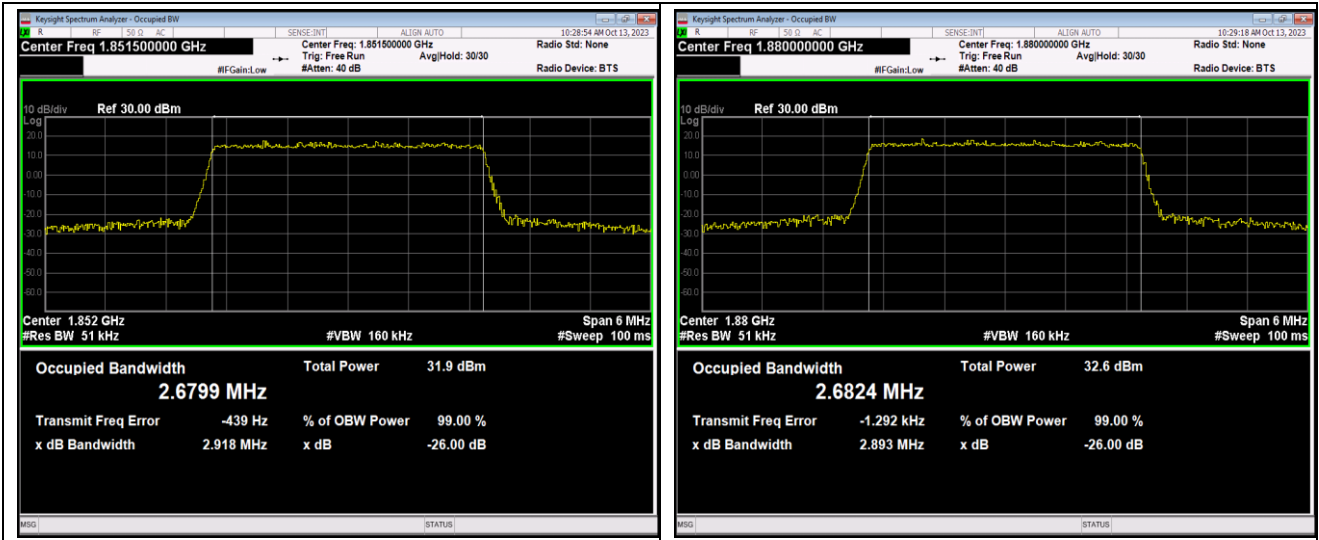

Band2-3MHz-16QAM-19185-15RB#0

Band2-3MHz-64QAM-18615-15RB#0