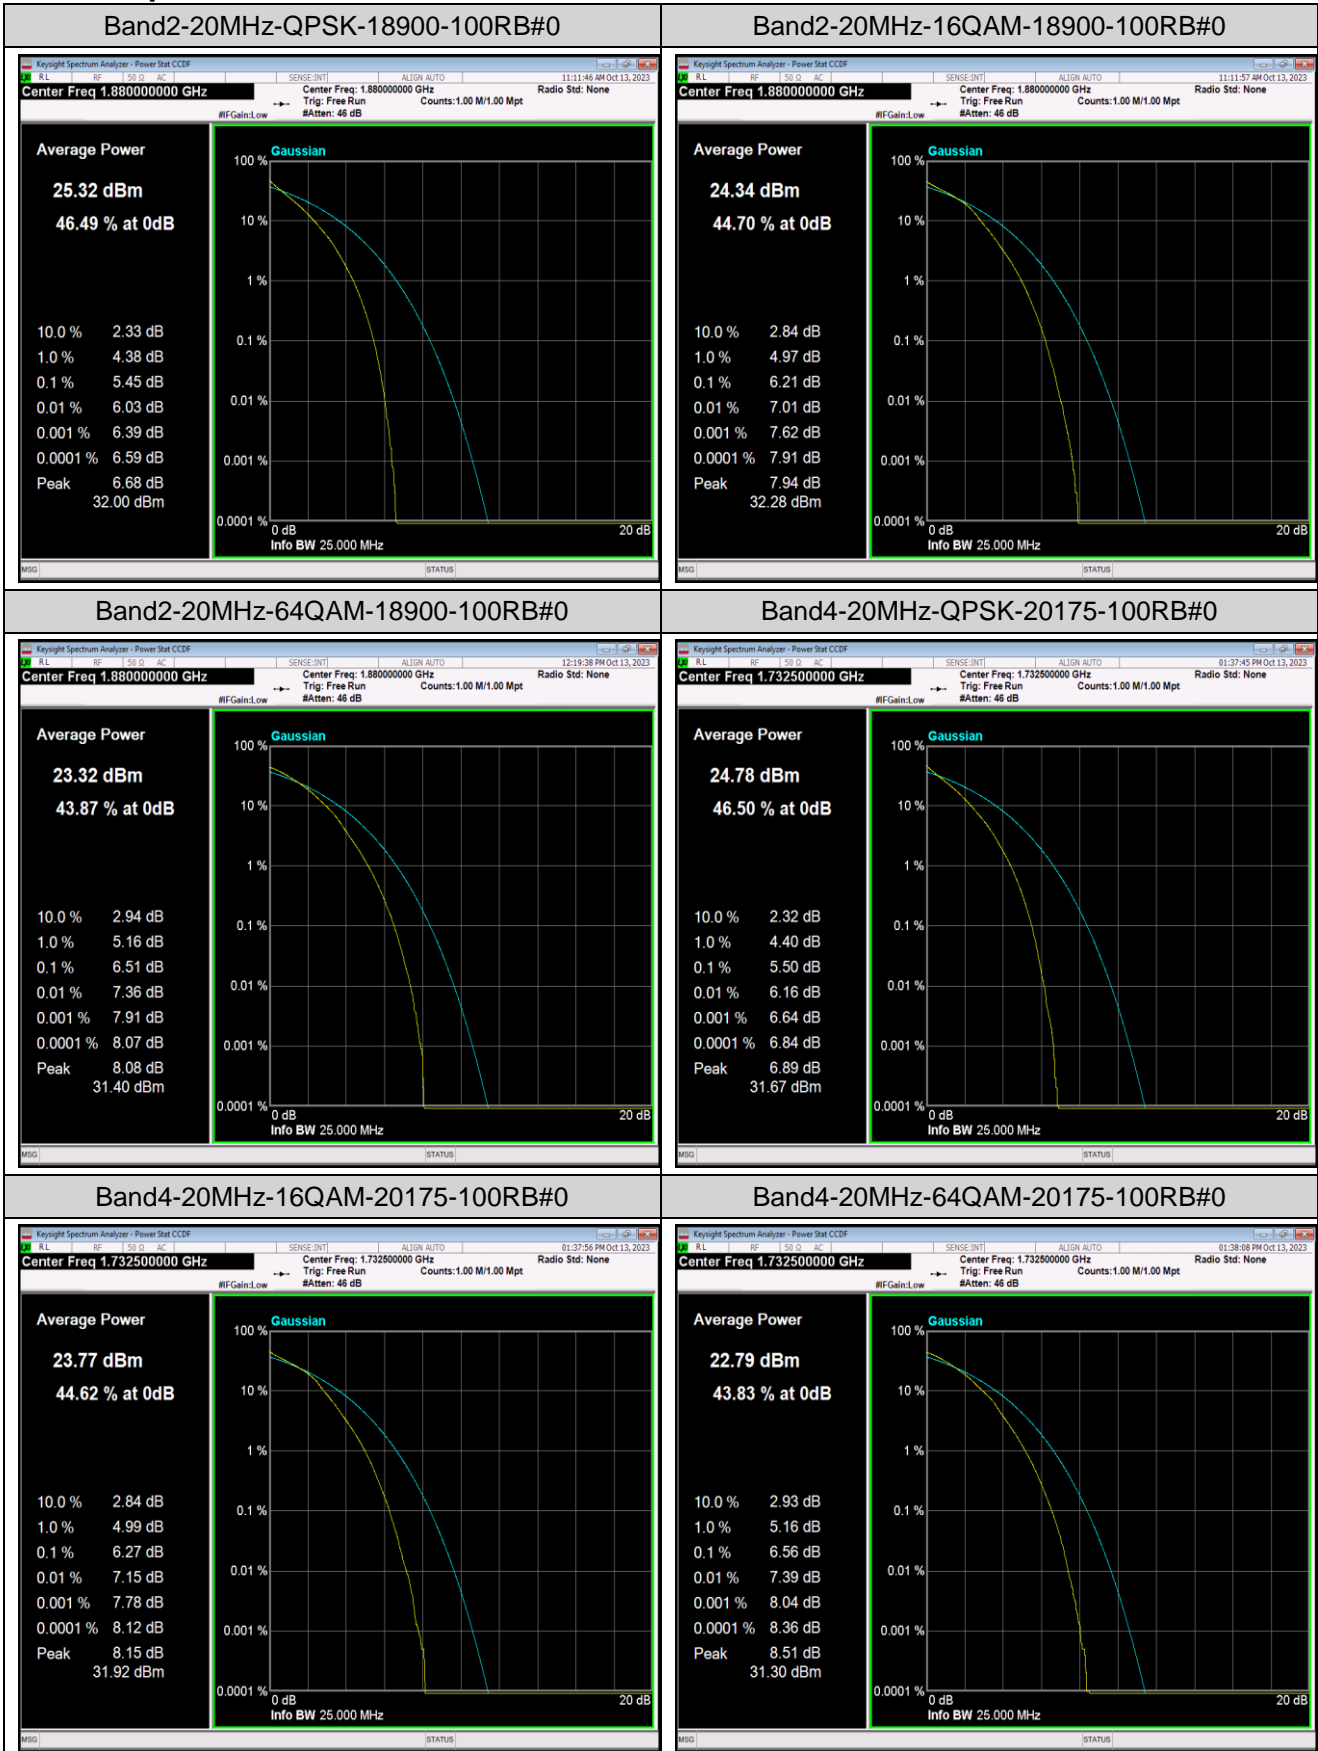

Test Graphs