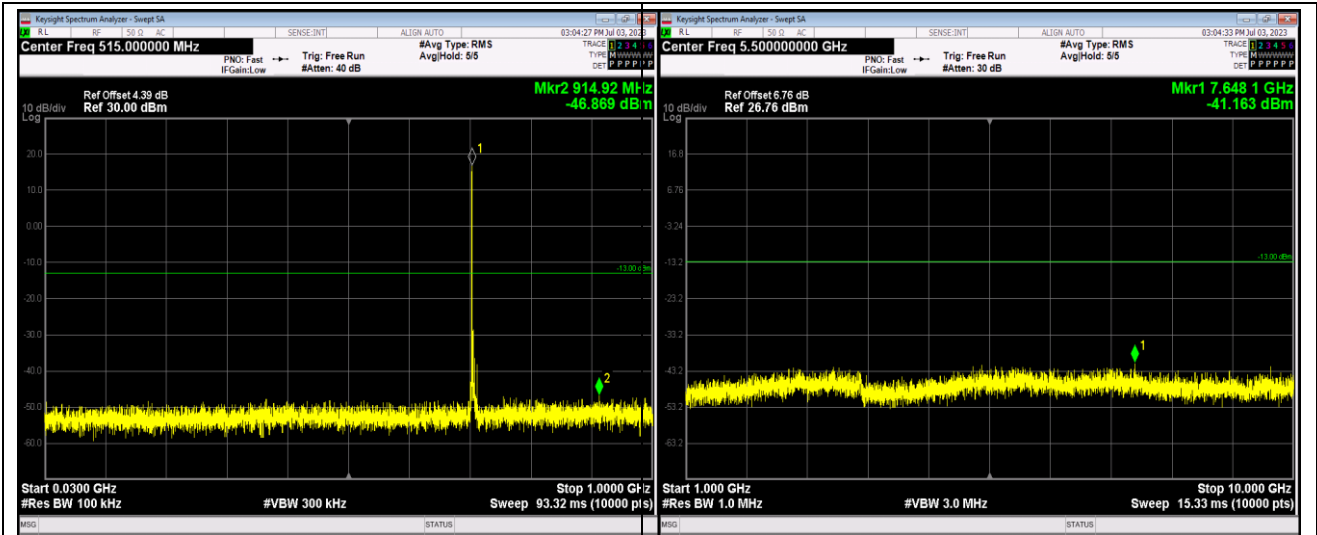

Band17-5MHz-64QAM-23755-1RB#0-Range2:1000~10000MHz

Band17-5MHz-64QAM-23755-1RB#0-Range1:30~1000MHz