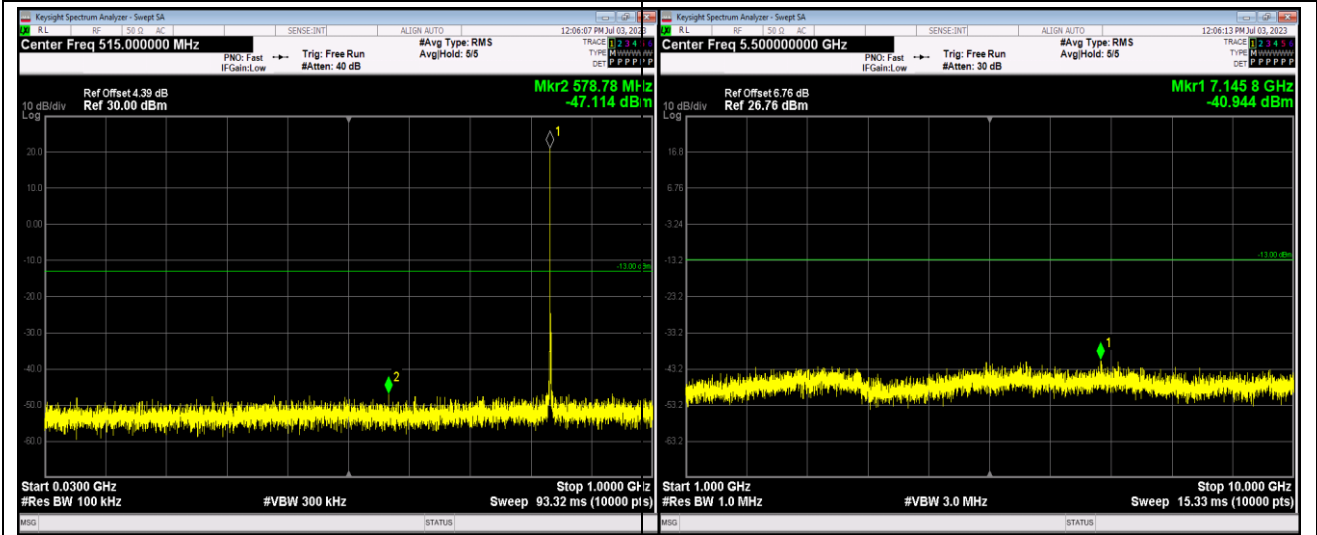

Band5-1.4MHz-64QAM-20525-1RB#0-Range1:30~1000MHz

Band5-1.4MHz-64QAM-20525-1RB#0-Range2:1000~10000MHz

Band5-1.4MHz-64QAM-20643-1RB#0-Range1:30~1000MHz

Band5-1.4MHz-64QAM-20643-1RB#0-Range2:1000~10000MHz

Band5-10MHz-16QAM-20450-1RB#0-Range1:30~1000MHz

Band5-10MHz-16QAM-20450-1RB#0-Range2:1000~10000MHz

Band5-10MHz-16QAM-20525-1RB#0-Range1:30~1000MHz

Band5-10MHz-16QAM-20525-1RB#0-Range2:1000~10000MHz

Band5-10MHz-64QAM-20600-1RB#0-Range1:30~1000MHz

Band5-10MHz-64QAM-20600-1RB#0-Range2:1000~10000MHz