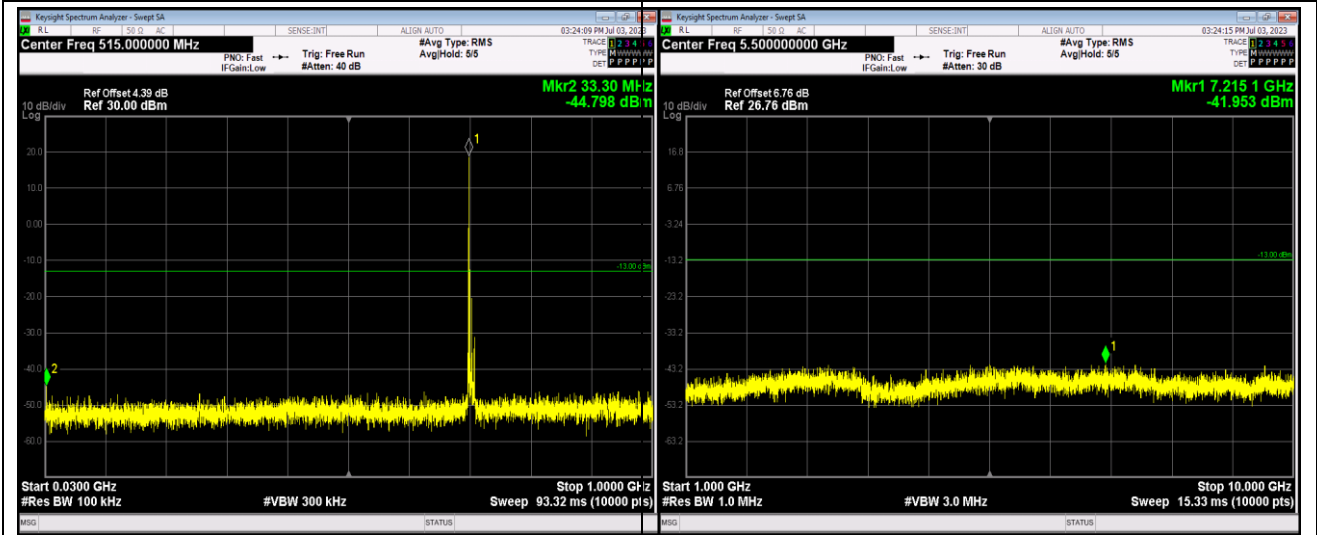

Band17-5MHz-64QAM-23790-1RB#0-Range2:1000~10000MHz

Band17-10MHz-QPSK-23800-1RB#0-Range1:30~1000MHz

Band17-10MHz-QPSK-23800-1RB#0-Range2:1000~10000MHz

Band17-10MHz-16QAM-23780-1RB#0-Range1:30~1000MHz

Band17-10MHz-16QAM-23780-1RB#0-Range2:1000~10000MHz