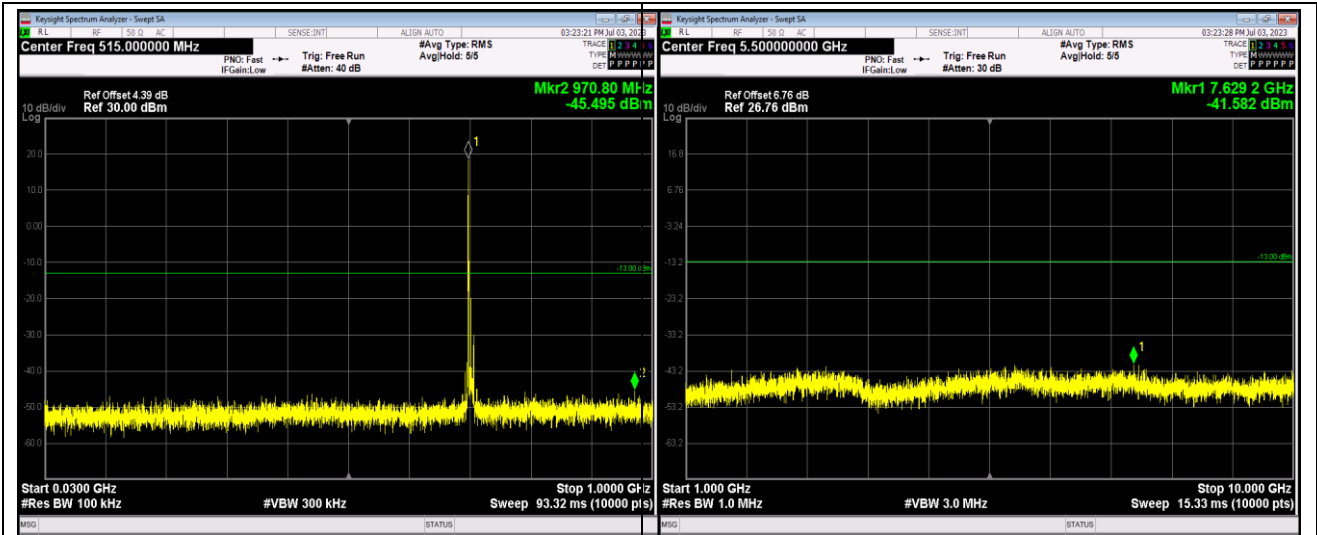

Band17-10MHz-QPSK-23800-1RB#0-Range2:1000~10000MHz

Band17-10MHz-QPSK-23800-1RB#0-Range1:30~1000MHz