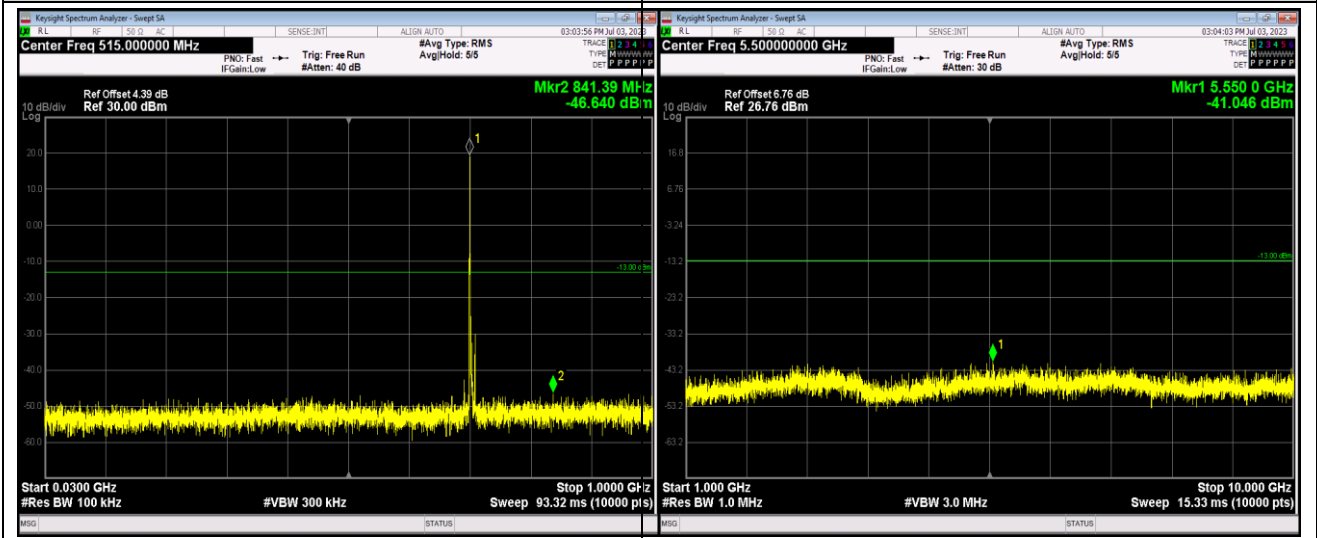

Band17-5MHz-64QAM-23790-1RB#0-Range1:30~1000MHz

Band17-5MHz-64QAM-23790-1RB#0-Range2:1000~10000MHz