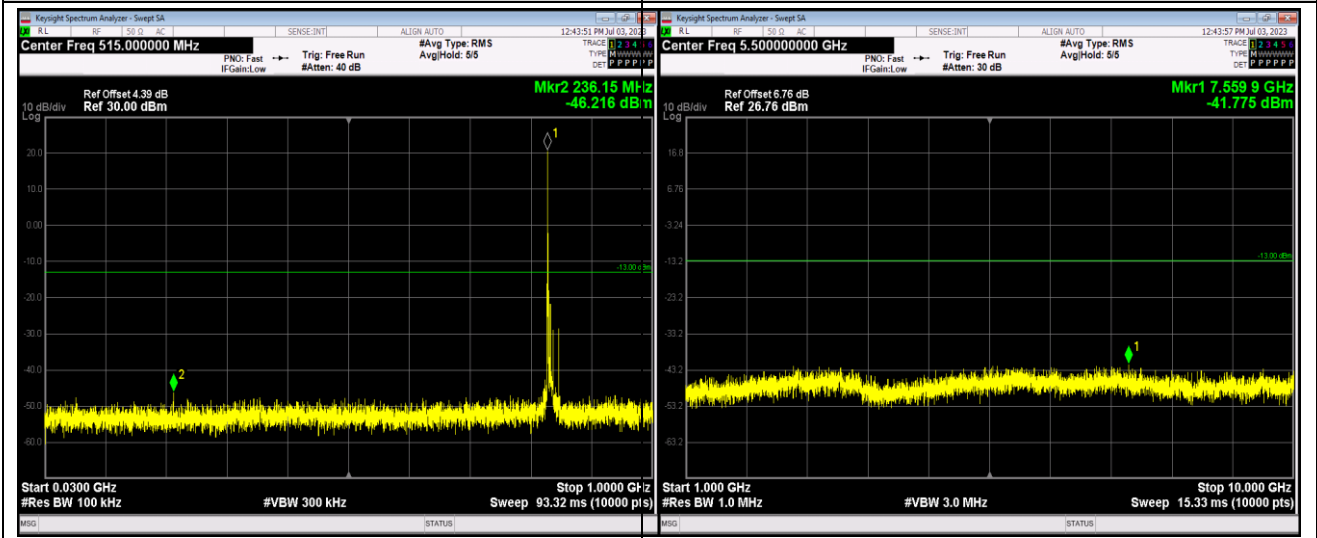

Band5-1.4MHz-64QAM-20525-1RB#0-Range1:30~1000MHz

Band5-1.4MHz-64QAM-20525-1RB#0-Range2:1000~10000MHz

Band5-1.4MHz-64QAM-20643-1RB#0-Range1:30~1000MHz

Band5-1.4MHz-64QAM-20643-1RB#0-Range2:1000~10000MHz

Band5-10MHz-16QAM-20450-1RB#0-Range1:30~1000MHz

Band5-10MHz-16QAM-20450-1RB#0-Range2:1000~10000MHz

Band5-10MHz-16QAM-20525-1RB#0-Range1:30~1000MHz

Band5-10MHz-16QAM-20525-1RB#0-Range2:1000~10000MHz

Band5-10MHz-64QAM-20600-1RB#0-Range1:30~1000MHz

Band5-10MHz-64QAM-20600-1RB#0-Range2:1000~10000MHz