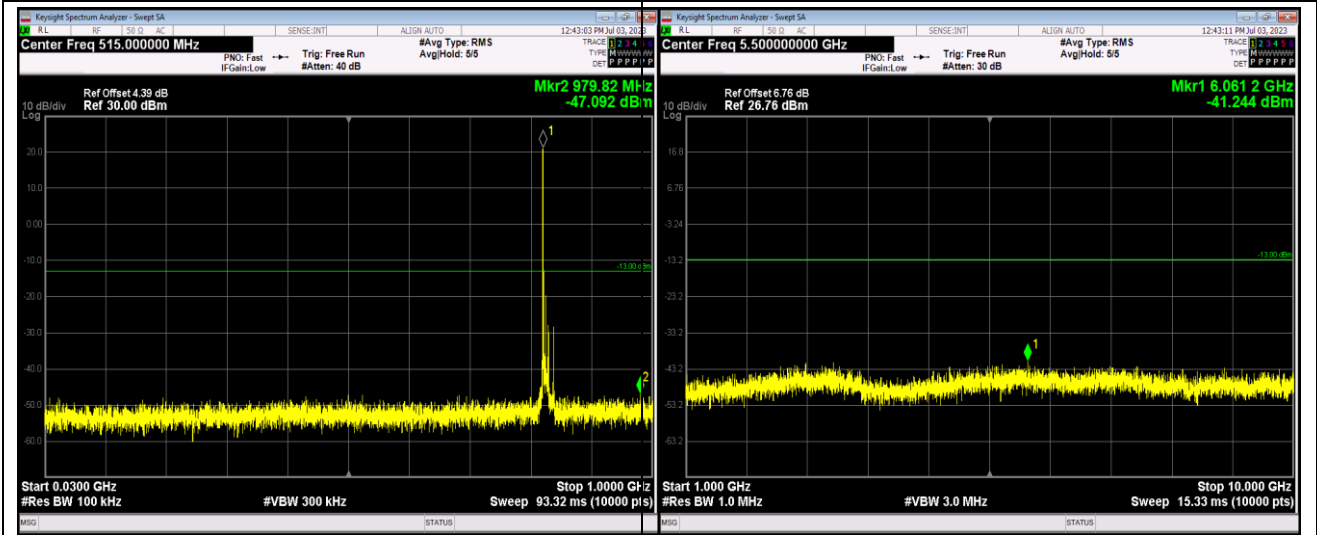

Band5-1.4MHz-64QAM-20525-1RB#0-Range1:30~1000MHz

Band5-1.4MHz-64QAM-20525-1RB#0-Range2:1000~10000MHz

Band5-1.4MHz-64QAM-20643-1RB#0-Range1:30~1000MHz

Band5-1.4MHz-64QAM-20643-1RB#0-Range2:1000~10000MHz

Band5-10MHz-16QAM-20450-1RB#0-Range1:30~1000MHz

Band5-10MHz-16QAM-20450-1RB#0-Range2:1000~10000MHz

Band5-10MHz-16QAM-20525-1RB#0-Range1:30~1000MHz

Band5-10MHz-16QAM-20525-1RB#0-Range2:1000~10000MHz

Band5-10MHz-64QAM-20600-1RB#0-Range1:30~1000MHz

Band5-10MHz-64QAM-20600-1RB#0-Range2:1000~10000MHz