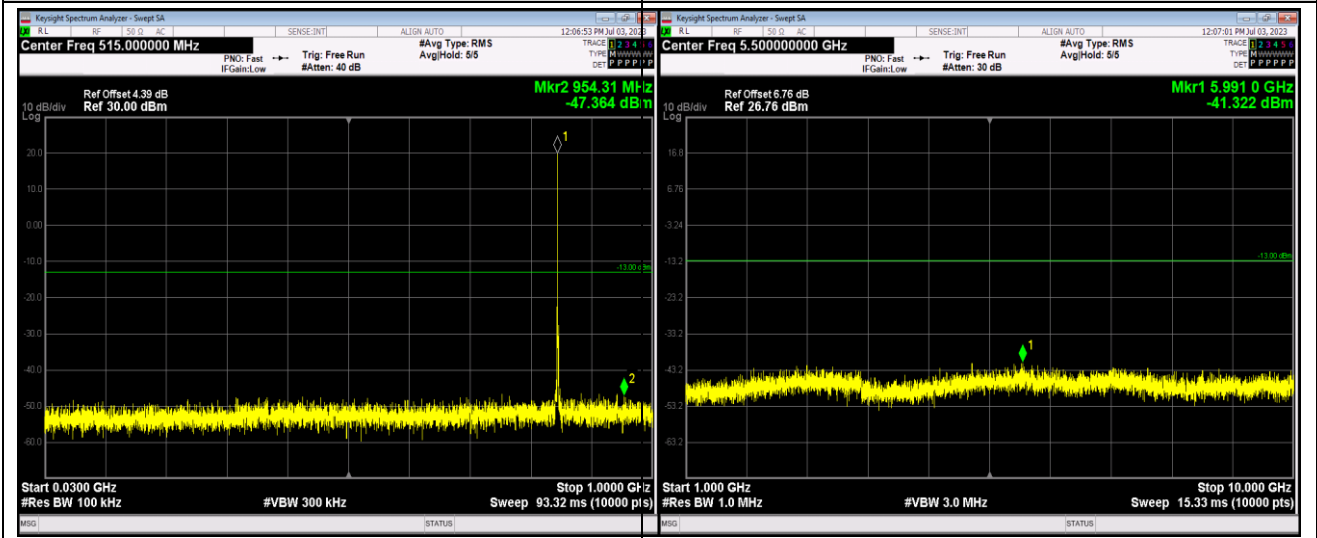

Band5-1.4MHz-64QAM-20525-1RB#0-Range1:30~1000MHz

Band5-1.4MHz-64QAM-20525-1RB#0-Range2:1000~10000MHz

Band5-1.4MHz-64QAM-20643-1RB#0-Range1:30~1000MHz

Band5-1.4MHz-64QAM-20643-1RB#0-Range2:1000~10000MHz

Band5-10MHz-16QAM-20450-1RB#0-Range1:30~1000MHz

Band5-10MHz-16QAM-20450-1RB#0-Range2:1000~10000MHz

Band5-10MHz-16QAM-20525-1RB#0-Range1:30~1000MHz

Band5-10MHz-16QAM-20525-1RB#0-Range2:1000~10000MHz

Band5-10MHz-64QAM-20600-1RB#0-Range1:30~1000MHz

Band5-10MHz-64QAM-20600-1RB#0-Range2:1000~10000MHz