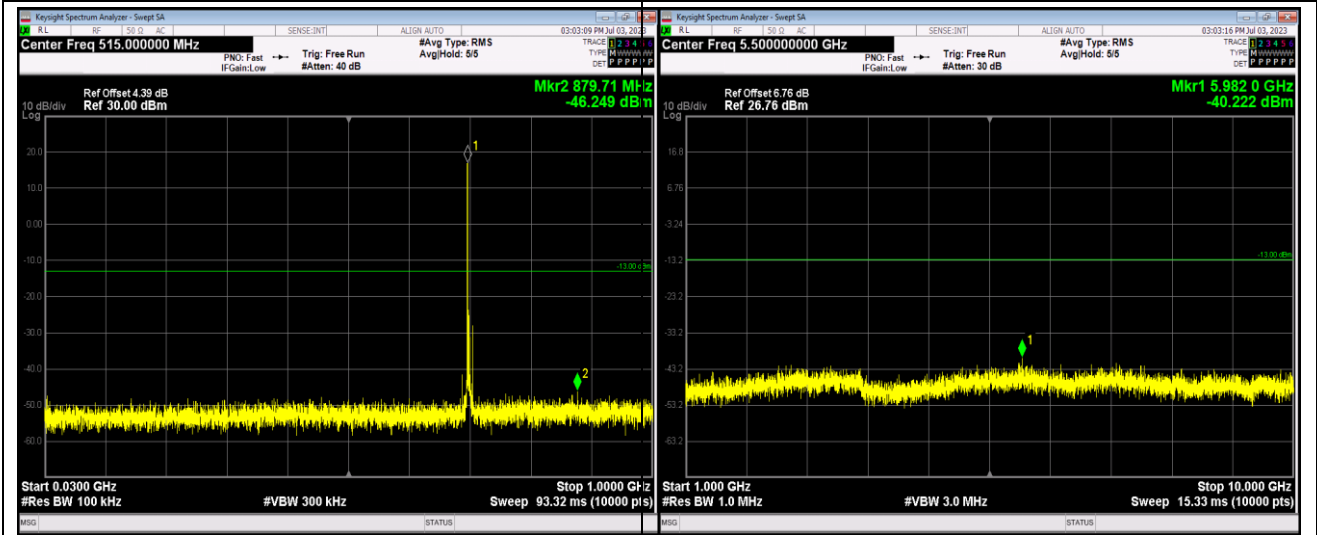

Band17-5MHz-QPSK-23825-1RB#0-Range1:30~1000MHz

Band17-5MHz-QPSK-23825-1RB#0-Range2:1000~10000MHz

Band17-5MHz-64QAM-23755-1RB#0-Range1:30~1000MHz

Band17-5MHz-64QAM-23755-1RB#0-Range2:1000~10000MHz

Band17-5MHz-64QAM-23790-1RB#0-Range1:30~1000MHz