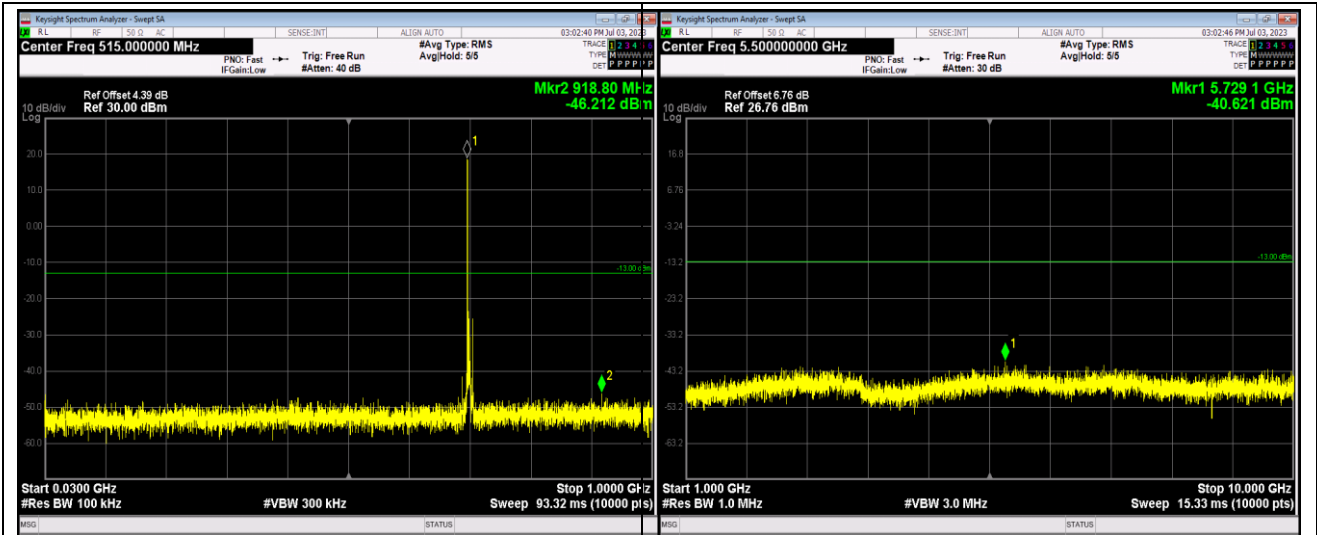

Band17-5MHz-QPSK-23790-1RB#0-Range2:1000~10000MHz

Band17-5MHz-QPSK-23790-1RB#0-Range1:30~1000MHz