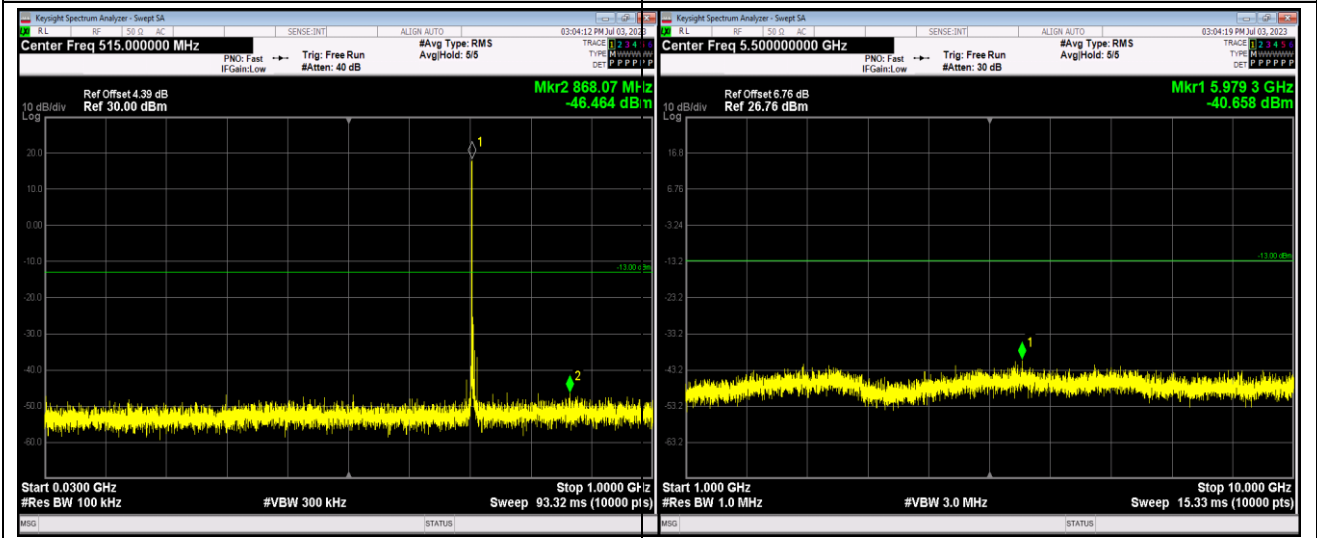

Band17-5MHz-QPSK-23825-1RB#0-Range1:30~1000MHz

Band17-5MHz-QPSK-23825-1RB#0-Range2:1000~10000MHz