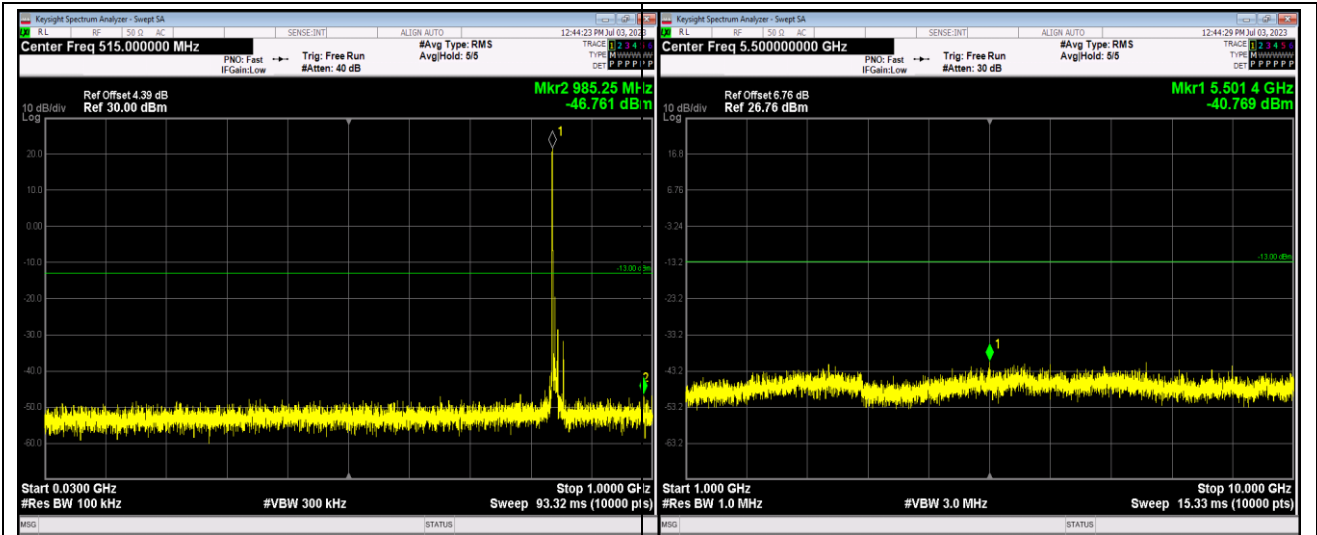

Band5-1.4MHz-64QAM-20525-1RB#0-Range1:30~1000MHz

Band5-1.4MHz-64QAM-20525-1RB#0-Range2:1000~10000MHz

Band5-1.4MHz-64QAM-20643-1RB#0-Range1:30~1000MHz

Band5-1.4MHz-64QAM-20643-1RB#0-Range2:1000~10000MHz

Band5-10MHz-16QAM-20450-1RB#0-Range1:30~1000MHz

Band5-10MHz-16QAM-20450-1RB#0-Range2:1000~10000MHz

Band5-10MHz-16QAM-20525-1RB#0-Range1:30~1000MHz

Band5-10MHz-16QAM-20525-1RB#0-Range2:1000~10000MHz

Band5-10MHz-64QAM-20600-1RB#0-Range1:30~1000MHz

Band5-10MHz-64QAM-20600-1RB#0-Range2:1000~10000MHz