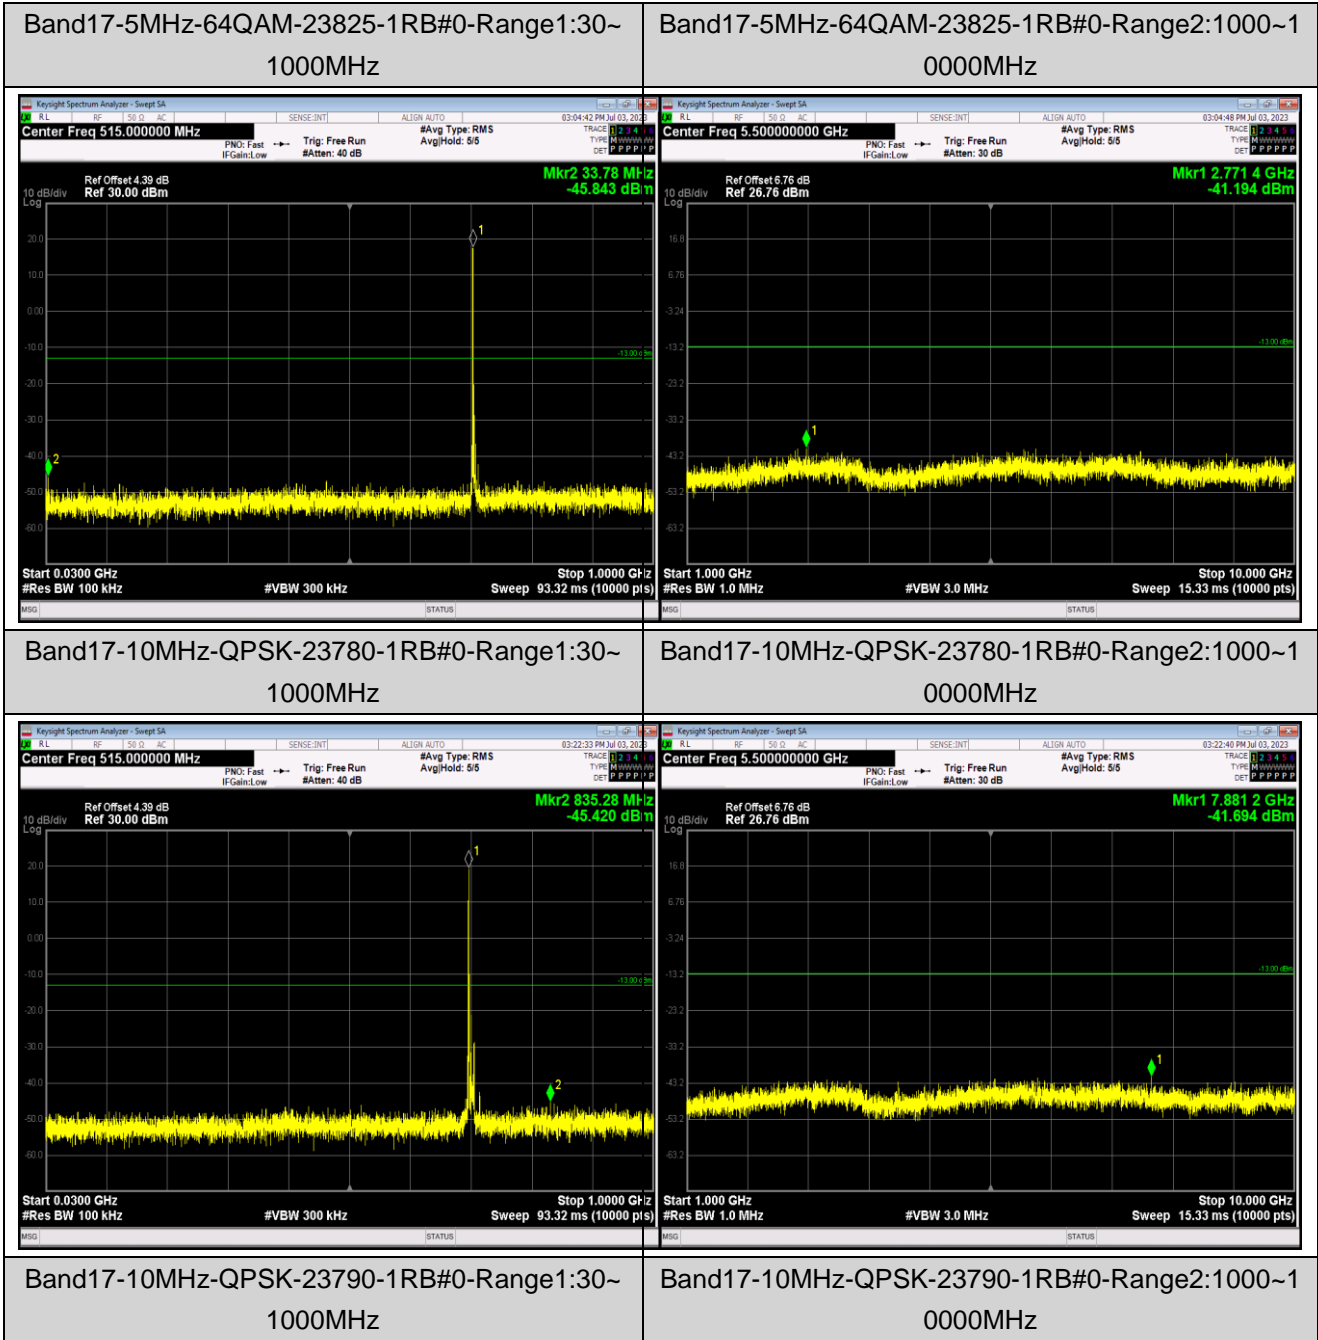

Band12-10MHz-64QAM-23060-1RB#0-Range1:30  
~1000MHz

Band12-10MHz-64QAM-23060-1RB#0-Range2:1000~  
10000MHz

Band17-5MHz-QPSK-23790-1RB#0-Range1:30~1000MHz

Band17-5MHz-QPSK-23790-1RB#0-Range2:1000~10000MHz

Band17-5MHz-QPSK-23825-1RB#0-Range1:30~1000MHz

Band17-5MHz-QPSK-23825-1RB#0-Range2:1000~10000MHz

Band17-5MHz-64QAM-23755-1RB#0-Range1:30~1000MHz

Band17-5MHz-64QAM-23755-1RB#0-Range2:1000~10000MHz

Band17-5MHz-64QAM-23790-1RB#0-Range1:30~1000MHz

Band17-5MHz-64QAM-23790-1RB#0-Range2:1000~10000MHz

Band17-10MHz-QPSK-23800-1RB#0-Range1:30~1000MHz

Band17-10MHz-QPSK-23800-1RB#0-Range2:1000~10000MHz

Band17-10MHz-16QAM-23780-1RB#0-Range1:30~1000MHz

Band17-10MHz-16QAM-23780-1RB#0-Range2:1000~10000MHz