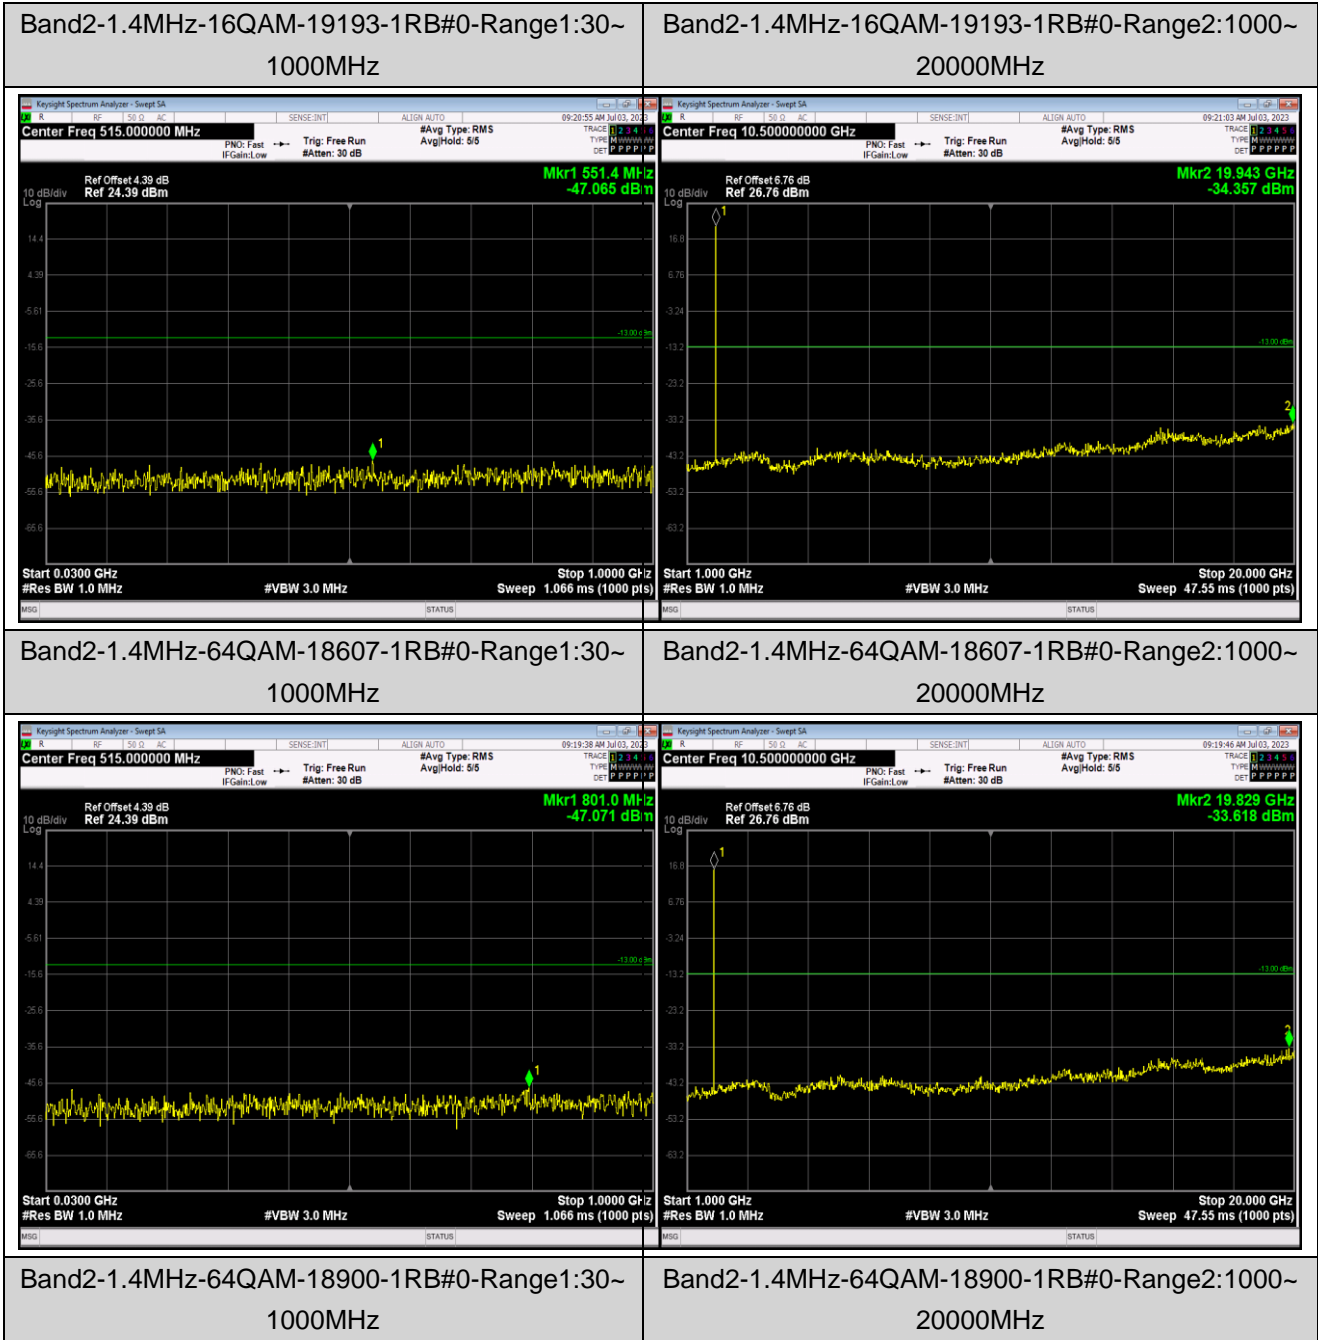

Remark: All bandwidth and all modulation had been tested, but only the worst case data displayed in this report.

Test Graphs

Band2-1.4MHz-16QAM-18607-1RB#0-Range1:30~1000MHz

Band2-1.4MHz-16QAM-18607-1RB#0-Range2:1000~20000MHz

Band2-1.4MHz-16QAM-18900-1RB#0-Range1:30~1000MHz

Band2-1.4MHz-16QAM-18900-1RB#0-Range2:1000~20000MHz

Band2-1.4MHz-64QAM-19193-1RB#0-Range1:30~1000MHz

Band2-1.4MHz-64QAM-19193-1RB#0-Range2:1000~20000MHz

Band2-20MHz-QPSK-18700-1RB#0-Range1:30~1000MHz