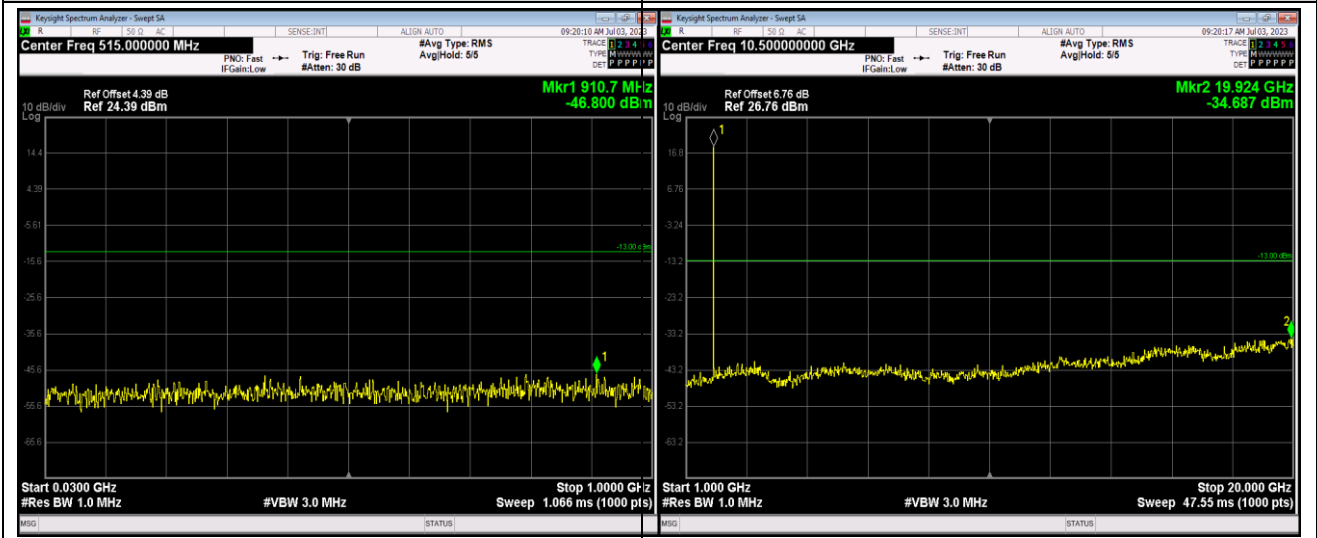

Band2-1.4MHz-16QAM-18900-1RB#0-Range1:30~1000MHz

Band2-1.4MHz-16QAM-18900-1RB#0-Range2:1000~20000MHz