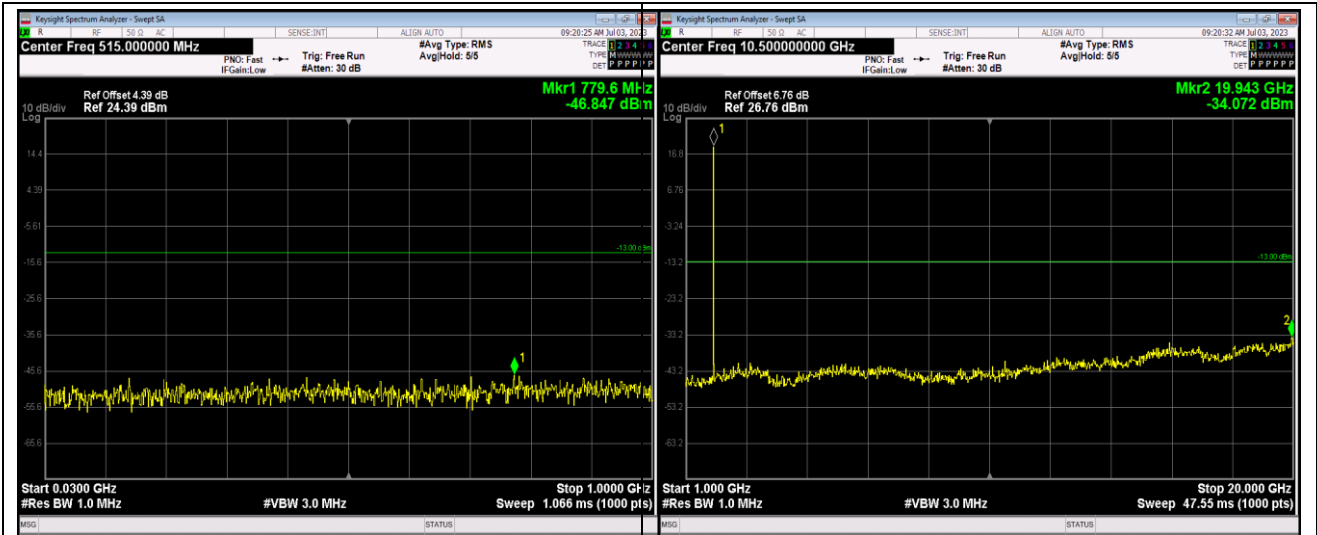

Band2-1.4MHz-64QAM-19193-1RB#0-Range2:1000~20000MHz

Band2-1.4MHz-64QAM-19193-1RB#0-Range1:30~1000MHz