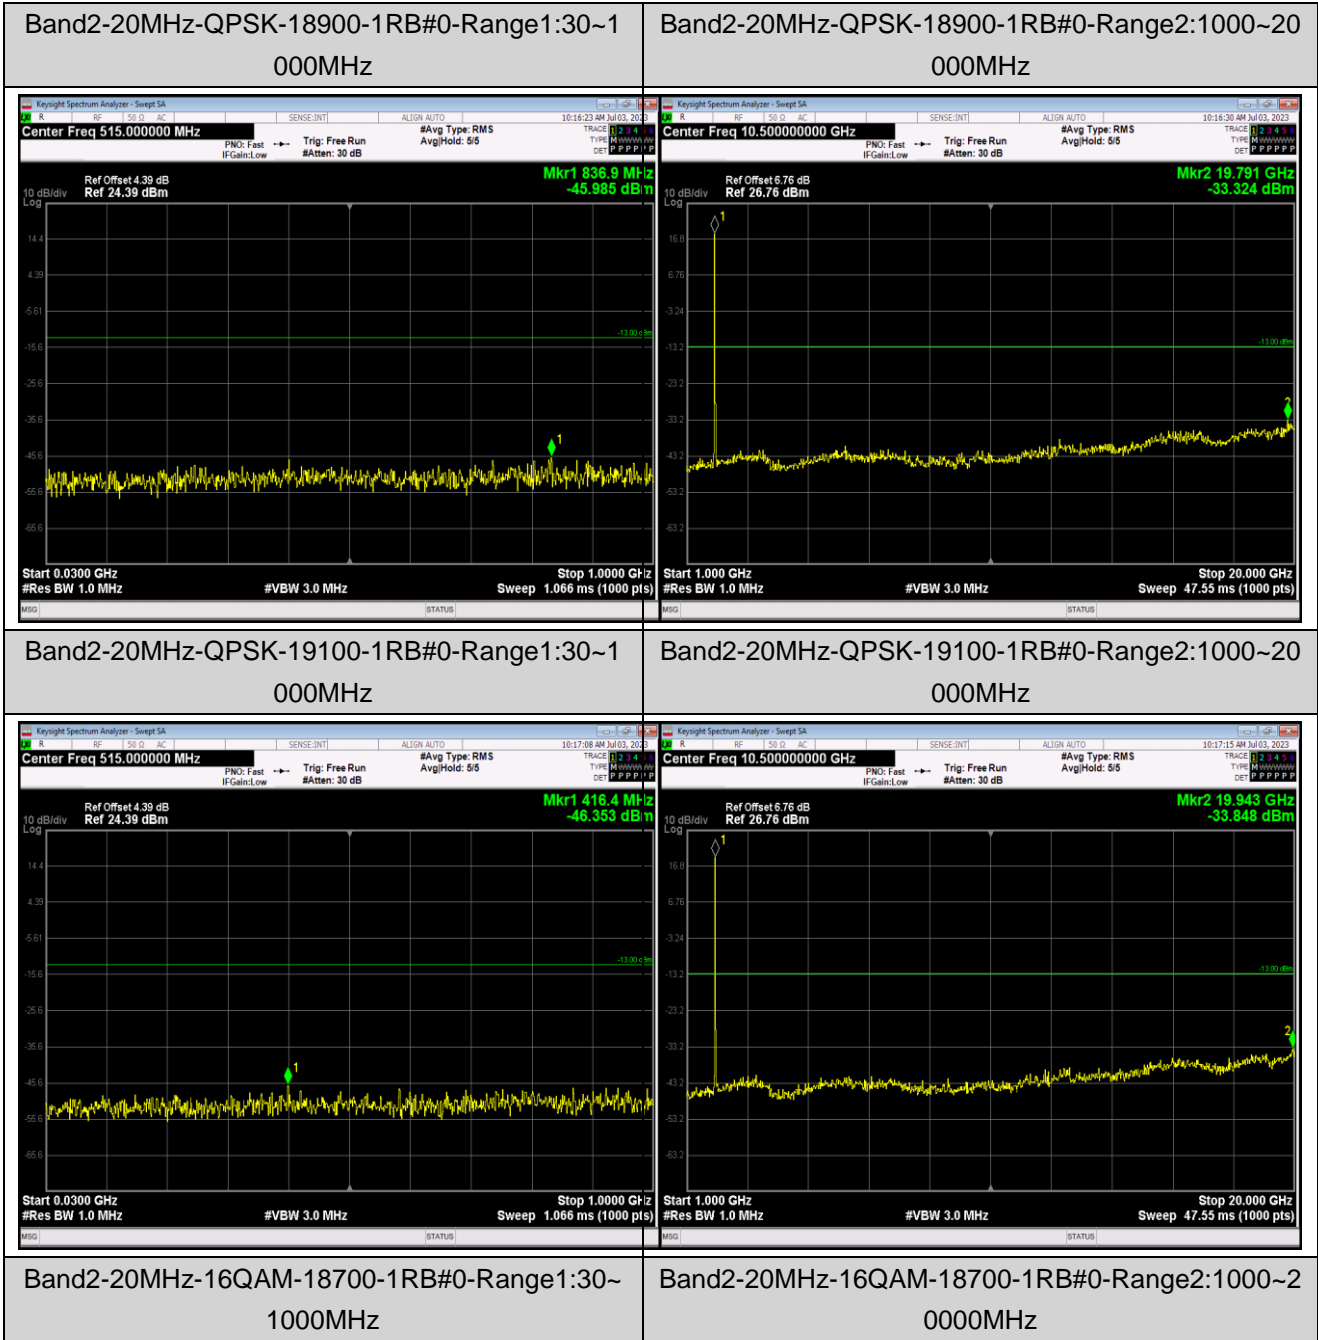

Remark: All bandwidth and all modulation had been tested, but only the worst case data displayed in this report.

Test Graphs

Band2-1.4MHz-16QAM-18607-1RB#0-Range1:30~1000MHz

Band2-1.4MHz-16QAM-18607-1RB#0-Range2:1000~20000MHz

Band2-1.4MHz-16QAM-18900-1RB#0-Range1:30~1000MHz

Band2-1.4MHz-16QAM-18900-1RB#0-Range2:1000~20000MHz

Band2-1.4MHz-64QAM-19193-1RB#0-Range1:30~1000MHz

Band2-1.4MHz-64QAM-19193-1RB#0-Range2:1000~20000MHz

Band2-20MHz-QPSK-18700-1RB#0-Range1:30~1000MHz

Band2-20MHz-QPSK-18700-1RB#0-Range2:1000~20000MHz

Band2-20MHz-16QAM-18900-1RB#0-Range1:30~1000MHz

Band2-20MHz-16QAM-18900-1RB#0-Range2:1000~20000MHz

Band2-20MHz-16QAM-19100-1RB#0-Range1:30~1000MHz

Band2-20MHz-16QAM-19100-1RB#0-Range2:1000~20000MHz