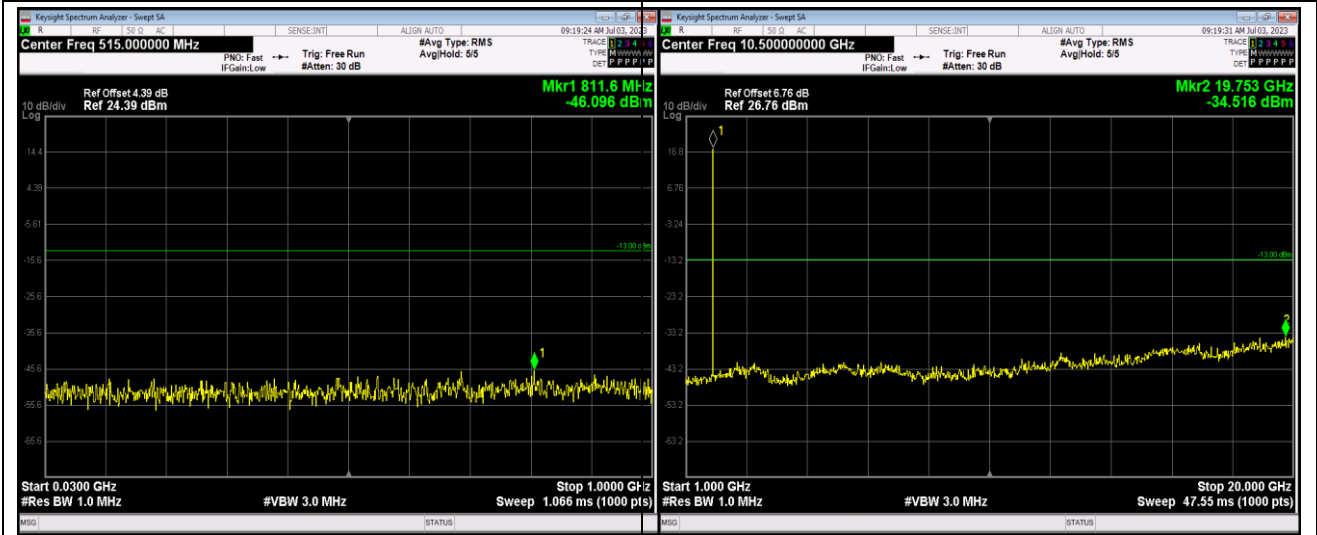

Remark: All bandwidth and all modulation had been tested, but only the worst case data displayed in this report.

Test Graphs

Band2-1.4MHz-16QAM-18607-1RB#0-Range1:30~1000MHz

Band2-1.4MHz-16QAM-18607-1RB#0-Range2:1000~20000MHz