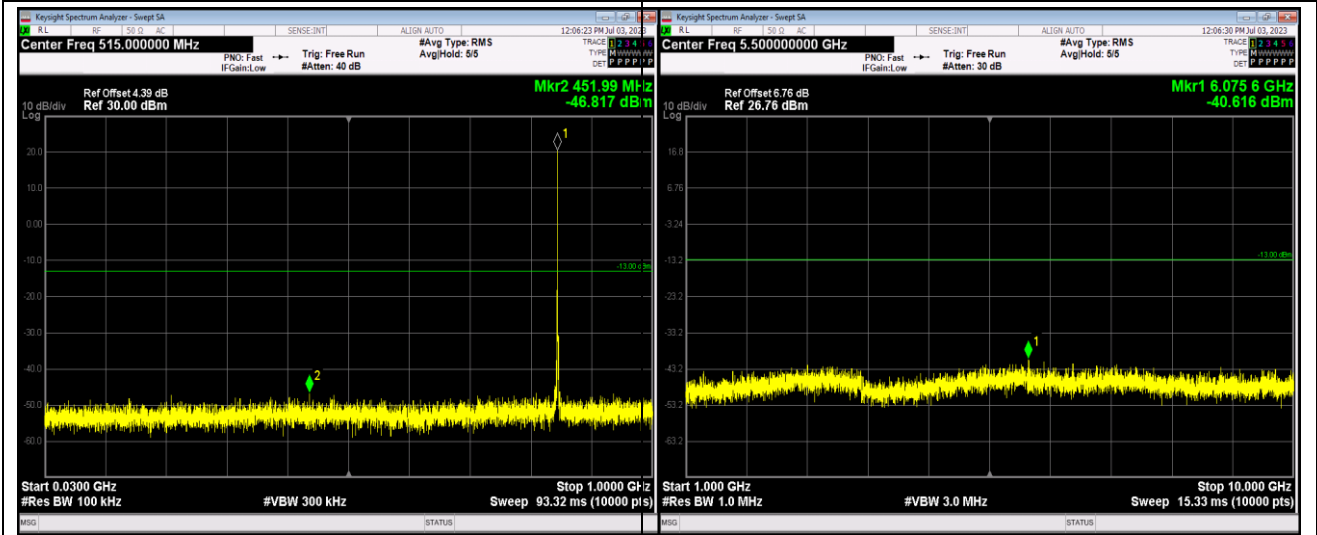

Band4-20MHz-64QAM-20175-1RB#0-Range2:1000~20000MHz

Band5-1.4MHz-QPSK-20643-1RB#0-Range1:30~1000MHz

Band5-1.4MHz-QPSK-20643-1RB#0-Range2:1000~10000MHz

Band5-1.4MHz-16QAM-20407-1RB#0-Range1:30~1000MHz

Band5-1.4MHz-16QAM-20407-1RB#0-Range2:1000~10000MHz