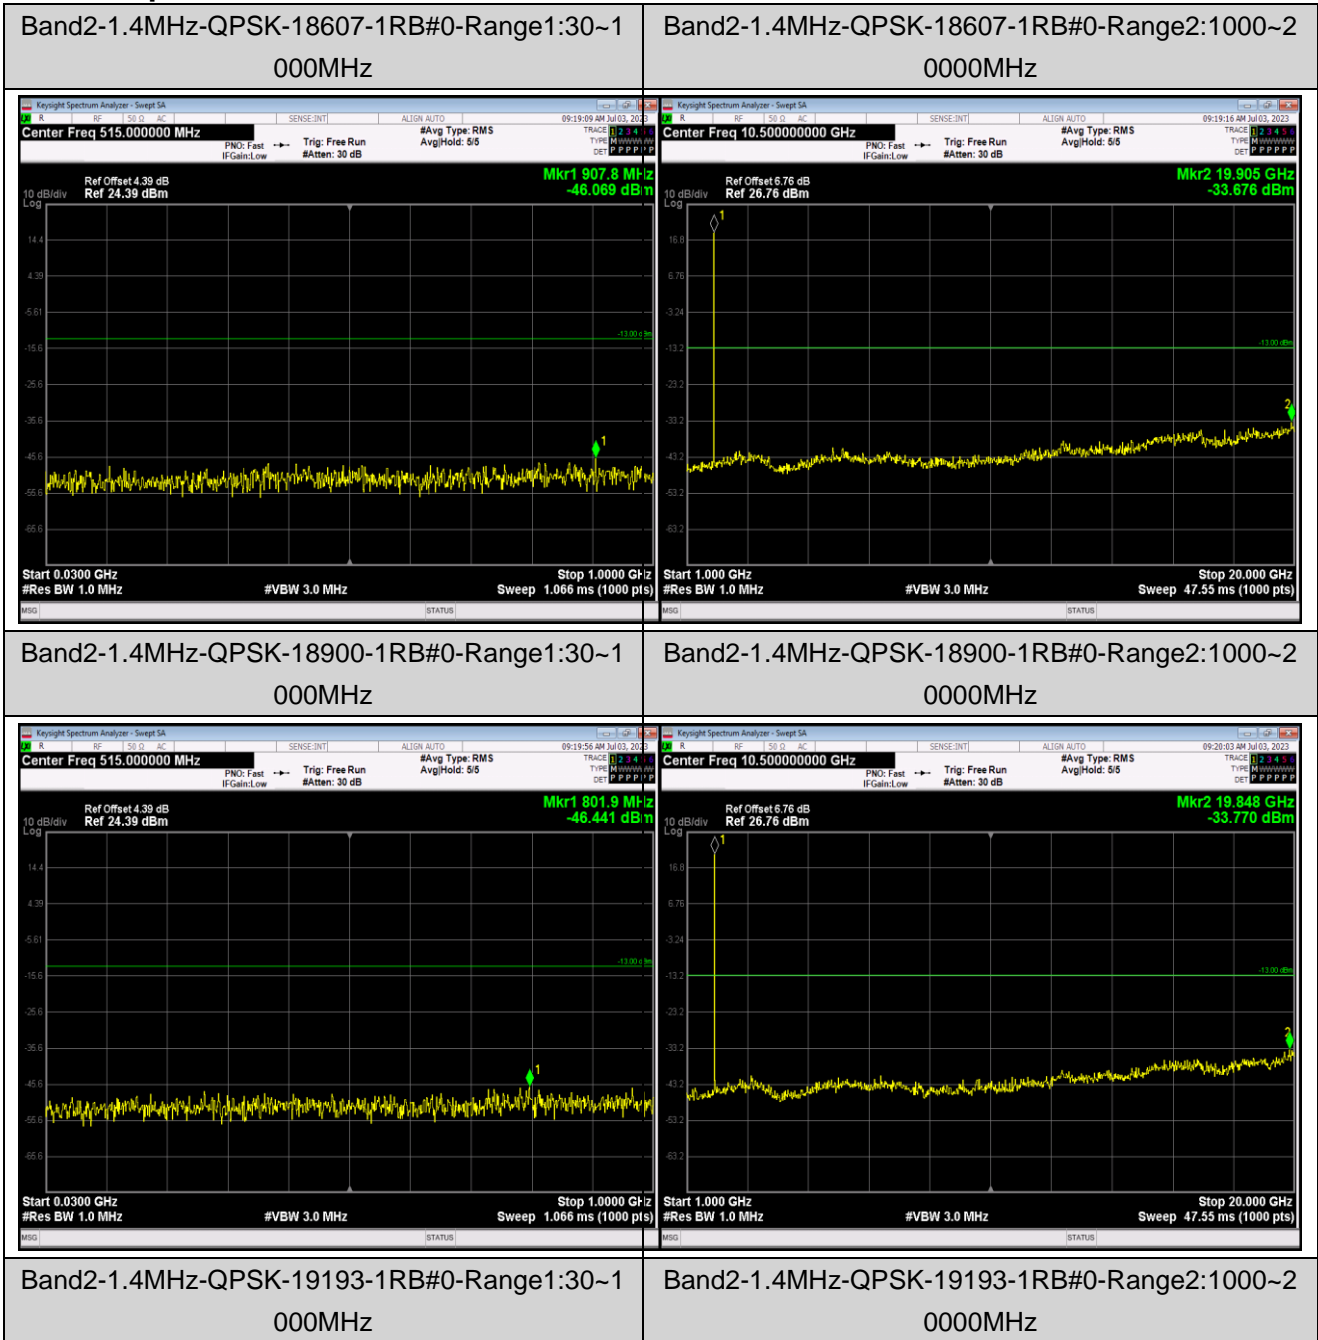

Test Graphs