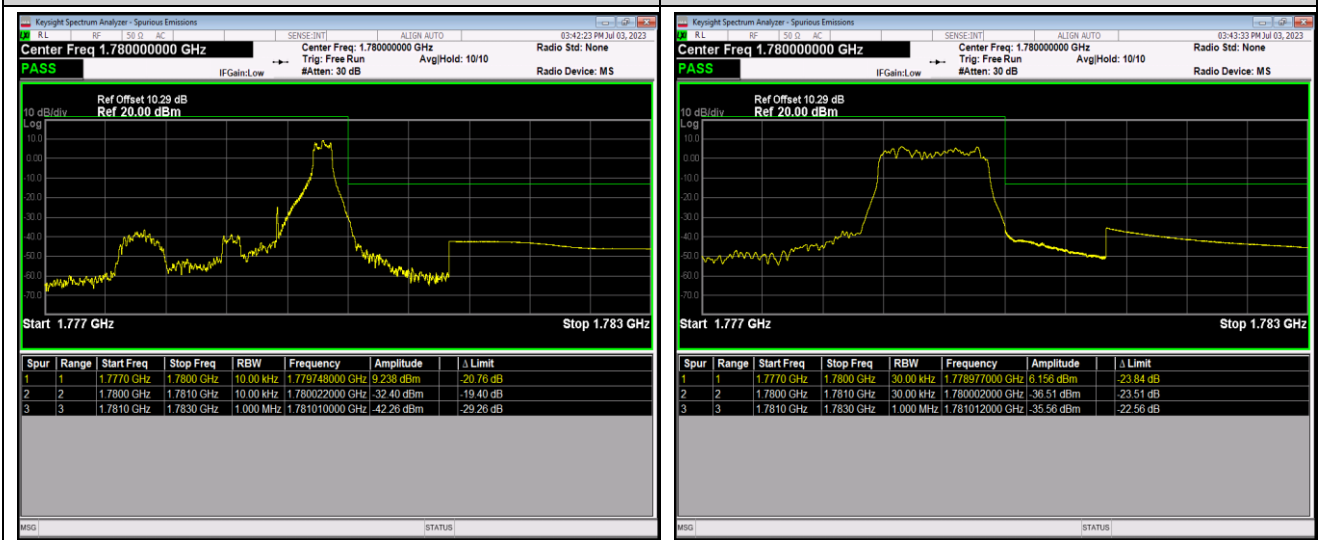

Band66-1.4MHz-16QAM-132665-1RB#5

Band66-1.4MHz-16QAM-132665-6RB#0

Band66-1.4MHz-64QAM-131979-1RB#0

Band66-1.4MHz-64QAM-131979-1RB#5