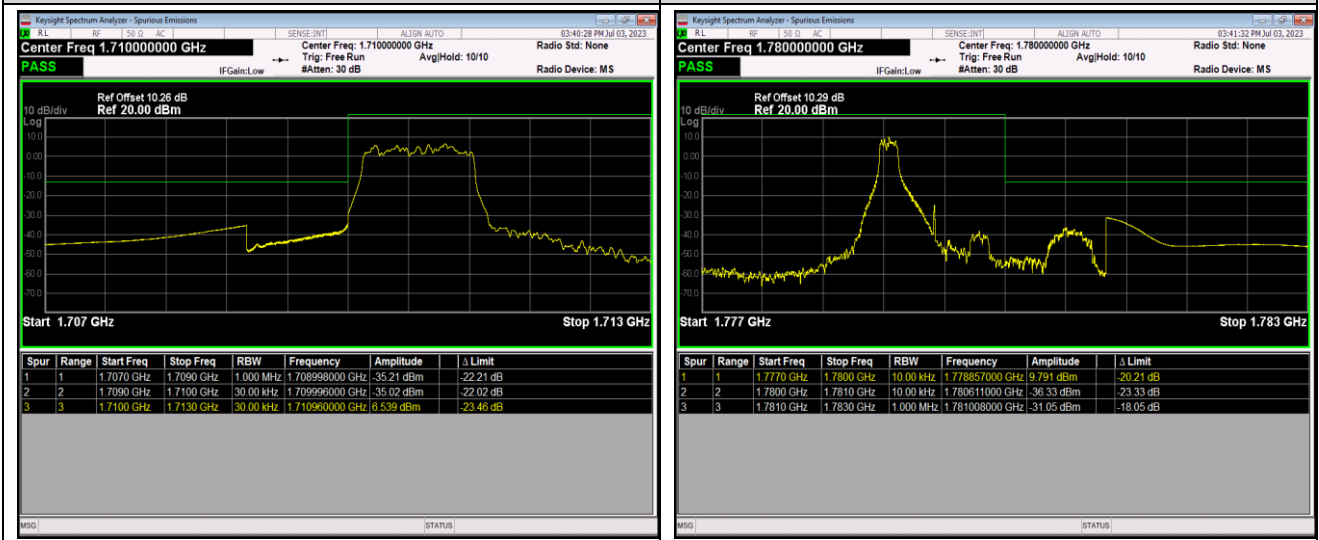

Band66-1.4MHz-QPSK-132665-1RB#0

Band66-1.4MHz-QPSK-132665-1RB#5

Band66-1.4MHz-QPSK-132665-6RB#0

Band66-1.4MHz-16QAM-131979-1RB#0

Band66-1.4MHz-16QAM-131979-1RB#5

Band66-1.4MHz-16QAM-131979-6RB#0

Band66-1.4MHz-16QAM-132665-1RB#0