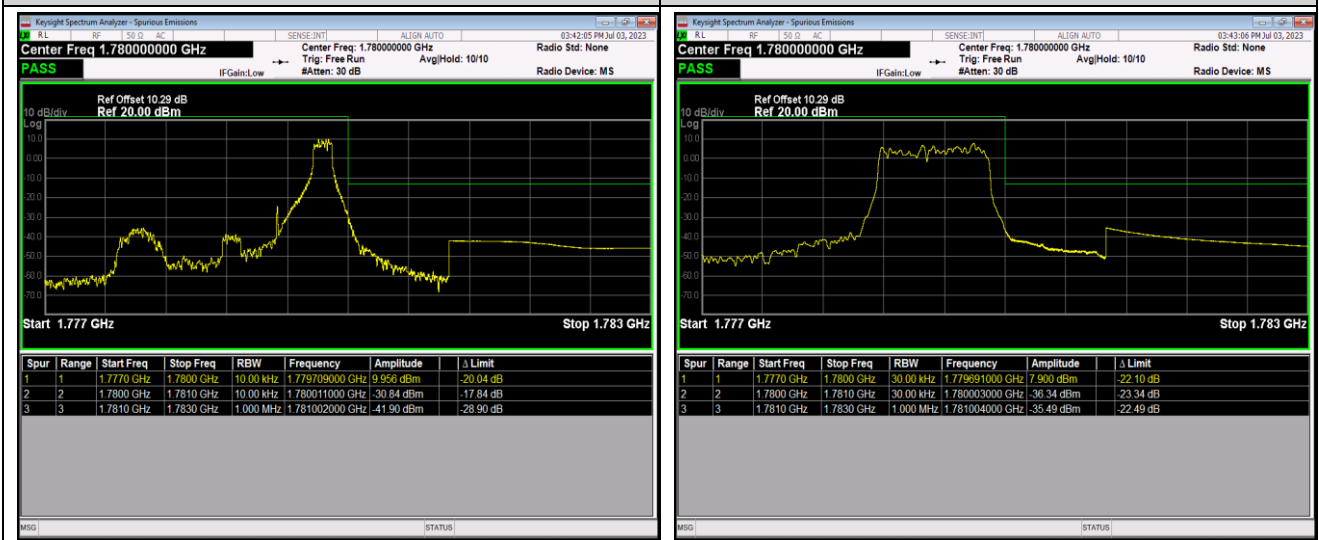

Band66-1.4MHz-QPSK-132665-1RB#5

Band66-1.4MHz-QPSK-132665-6RB#0

Band66-1.4MHz-16QAM-131979-1RB#0

Band66-1.4MHz-16QAM-131979-1RB#5