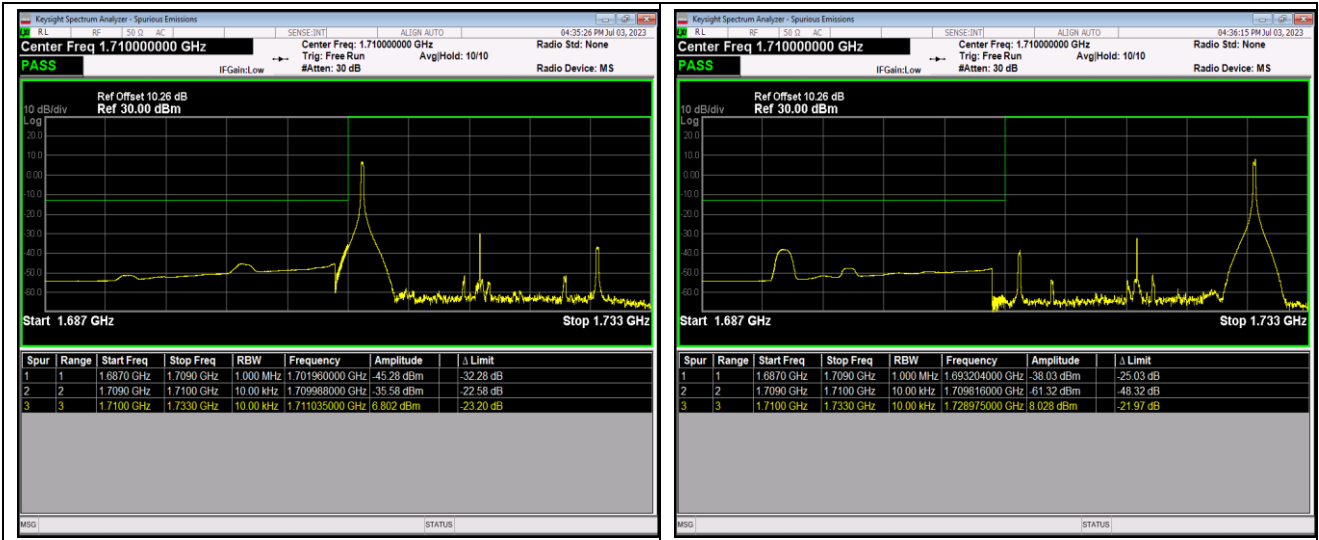

Band66-20MHz-QPSK-132072-1RB#0

Band66-20MHz-QPSK-132072-1RB#99

Band66-20MHz-QPSK-132072-100RB#0

Band66-20MHz-QPSK-132572-1RB#0