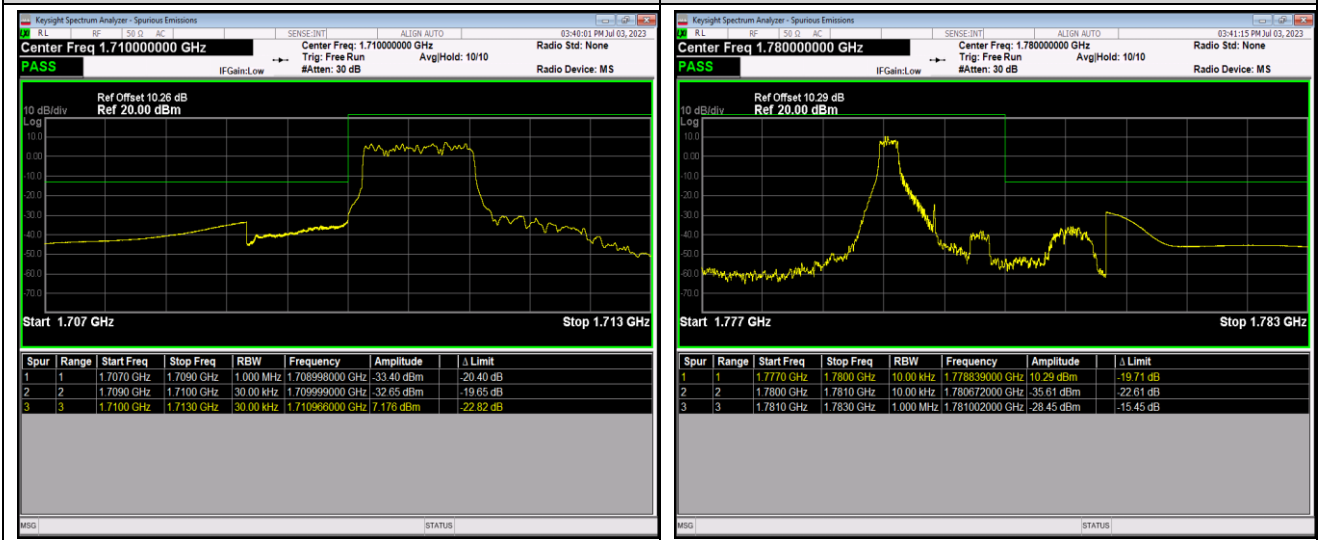

Band66-1.4MHz-QPSK-131979-6RB#0

Band66-1.4MHz-QPSK-132665-1RB#0

Band66-1.4MHz-QPSK-132665-1RB#5

Band66-1.4MHz-QPSK-132665-6RB#0