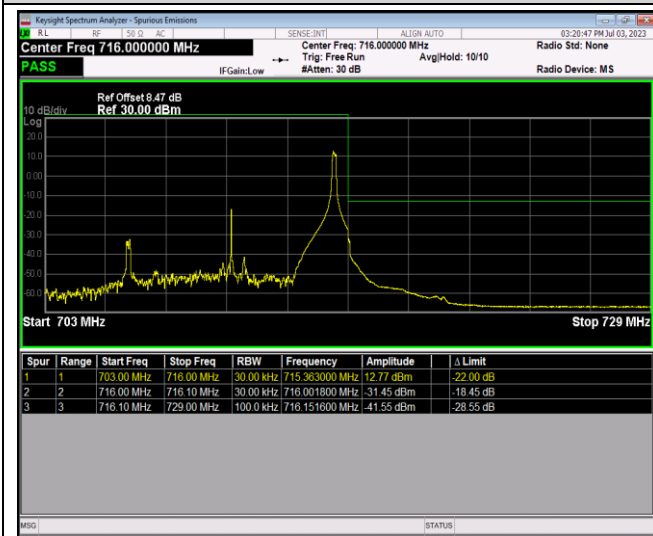

Band17-10MHz-64QAM-23780-1RB#49

Band17-10MHz-64QAM-23780-50RB#0

Band17-10MHz-64QAM-23800-1RB#0

Band17-10MHz-64QAM-23800-1RB#49

Band17-10MHz-64QAM-23800-50RB#0

Band41-5MHz-QPSK-39675-1RB#0

Band41-5MHz-QPSK-39675-1RB#24