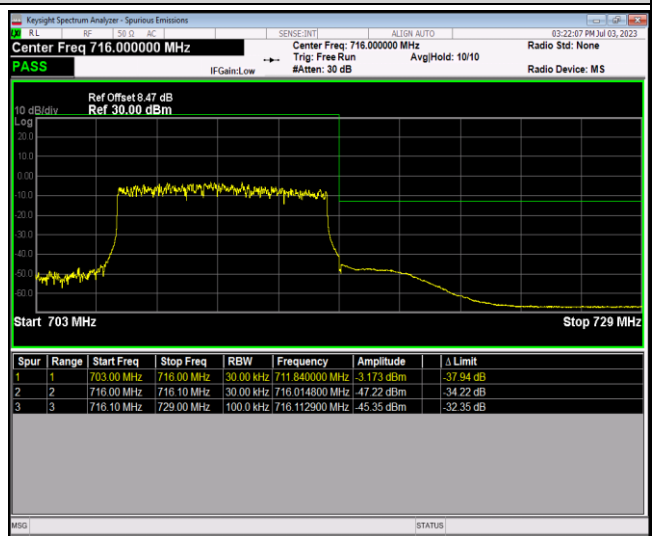

Band17-10MHz-64QAM-23780-1RB#49

Band17-10MHz-64QAM-23780-50RB#0

Band17-10MHz-64QAM-23800-1RB#0

Band17-10MHz-64QAM-23800-1RB#49

Band17-10MHz-64QAM-23800-50RB#0

Band41-5MHz-QPSK-39675-1RB#0

Band41-5MHz-QPSK-39675-1RB#24