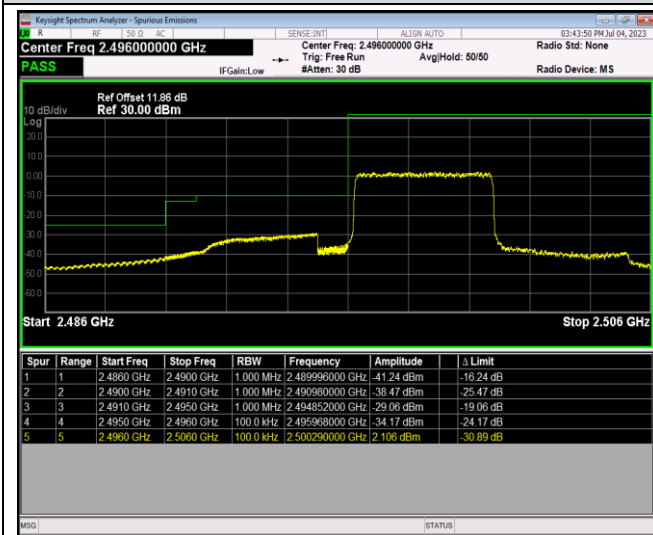

Band41-5MHz-QPSK-39675-25RB#0

Band41-5MHz-QPSK-41565-1RB#24