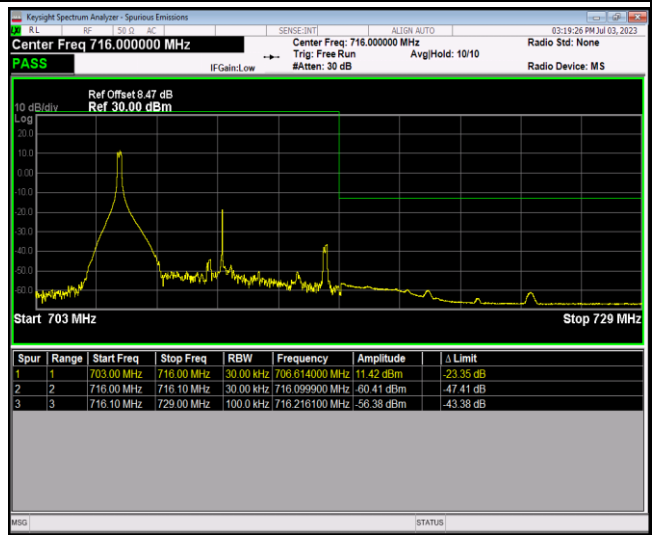

Band17-10MHz-64QAM-23780-1RB#49

Band17-10MHz-64QAM-23780-50RB#0

Band17-10MHz-64QAM-23800-1RB#0

Band17-10MHz-64QAM-23800-1RB#49

Band17-10MHz-64QAM-23800-50RB#0

Band41-5MHz-QPSK-39675-1RB#0

Band41-5MHz-QPSK-39675-1RB#24