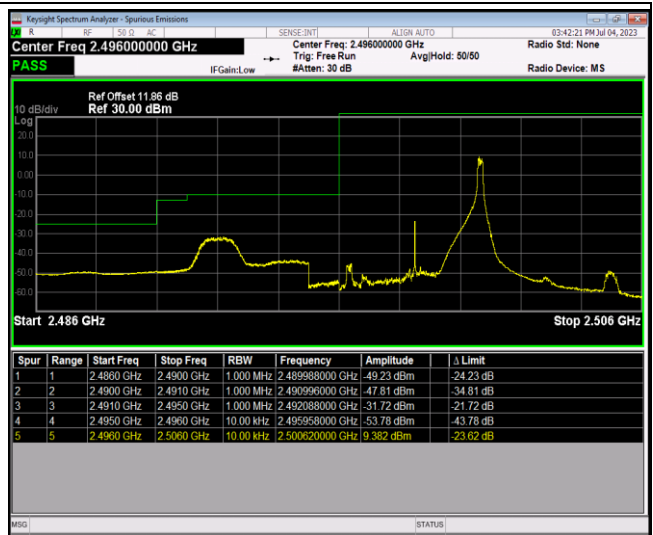

Band41-5MHz-QPSK-39675-1RB#24

Band41-5MHz-QPSK-41565-1RB#0