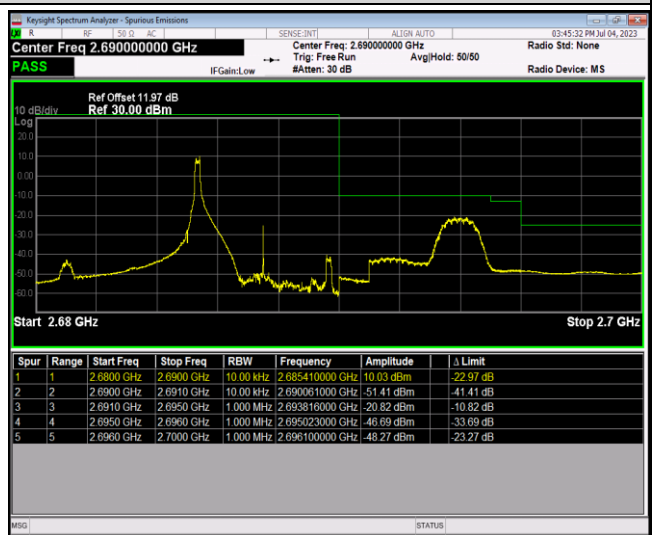

Band41-5MHz-QPSK-41565-1RB#0

Band41-5MHz-QPSK-41565-25RB#0