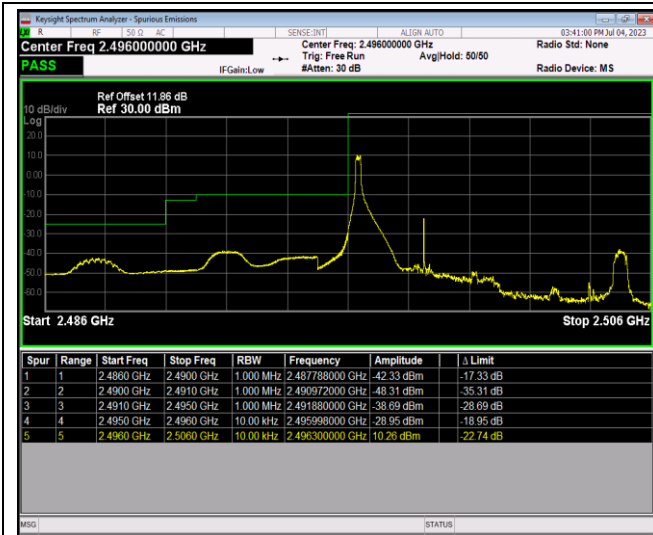

Band17-10MHz-64QAM-23780-1RB#49

Band17-10MHz-64QAM-23780-50RB#0

Band17-10MHz-64QAM-23800-1RB#0

Band17-10MHz-64QAM-23800-1RB#49

Band17-10MHz-64QAM-23800-50RB#0

Band41-5MHz-QPSK-39675-1RB#0

Band41-5MHz-QPSK-39675-1RB#24