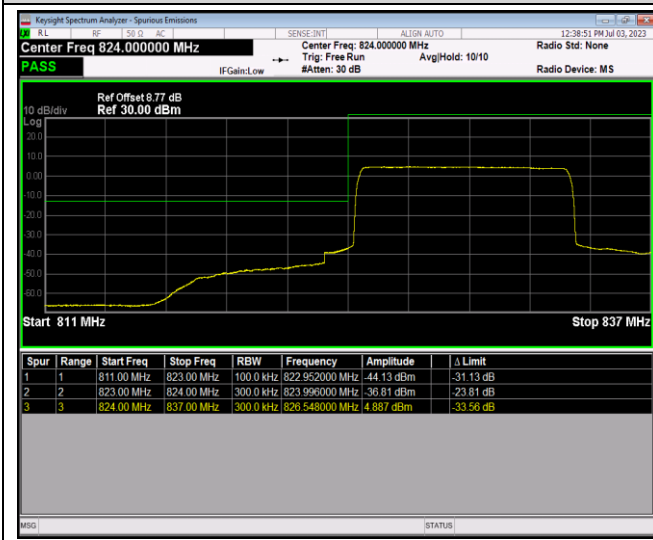

Band5-10MHz-64QAM-20450-1RB#0

Band5-10MHz-64QAM-20450-1RB#49

Band5-10MHz-64QAM-20450-50RB#0

Band5-10MHz-64QAM-20600-1RB#0

Band5-10MHz-64QAM-20600-1RB#49

Band5-10MHz-64QAM-20600-50RB#0

Band12-1.4MHz-QPSK-23017-1RB#0