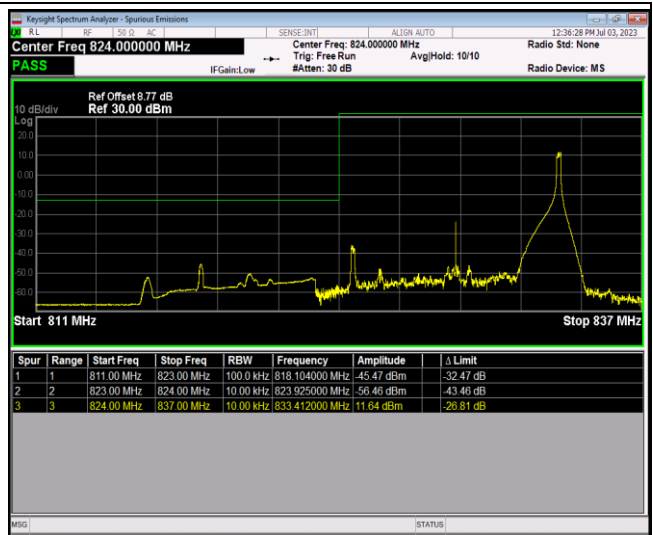

Band5-1.4MHz-64QAM-20643-1RB#5

Band5-1.4MHz-64QAM-20643-6RB#0

Band5-10MHz-QPSK-20450-1RB#0

Band5-10MHz-QPSK-20450-1RB#49

Band5-10MHz-QPSK-20450-50RB#0

Band5-10MHz-QPSK-20600-1RB#0

Band5-10MHz-QPSK-20600-1RB#49