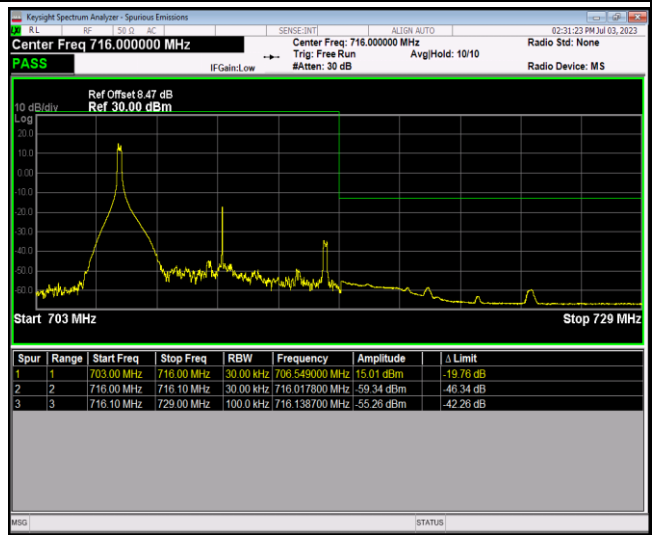

Band12-10MHz-QPSK-23130-1RB#0

Band12-10MHz-QPSK-23130-50RB#0