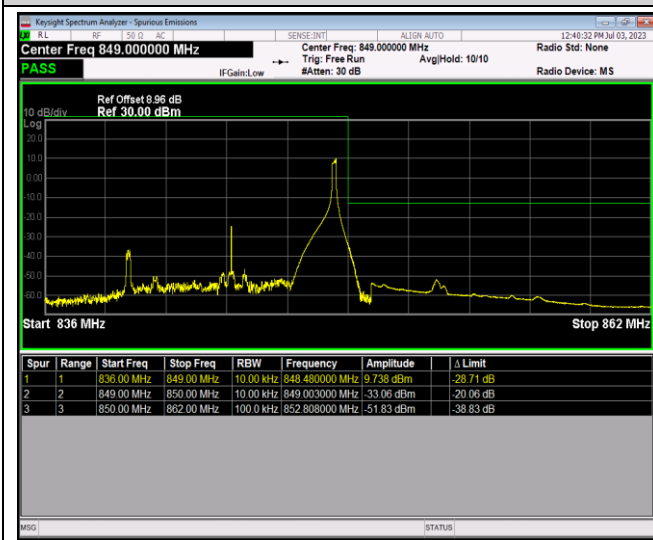

Band5-10MHz-64QAM-20450-1RB#0

Band5-10MHz-64QAM-20450-1RB#49

Band5-10MHz-64QAM-20450-50RB#0

Band5-10MHz-64QAM-20600-1RB#0

Band5-10MHz-64QAM-20600-1RB#49

Band5-10MHz-64QAM-20600-50RB#0

Band12-1.4MHz-QPSK-23017-1RB#0