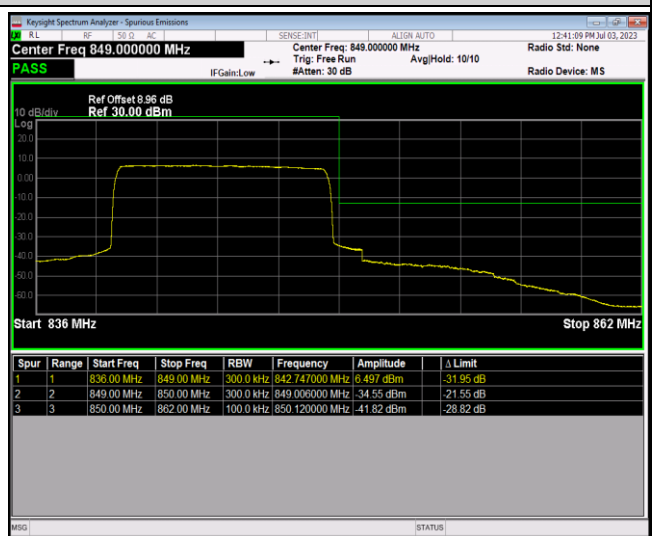

Band5-10MHz-QPSK-20600-50RB#0

Band5-10MHz-16QAM-20450-1RB#49