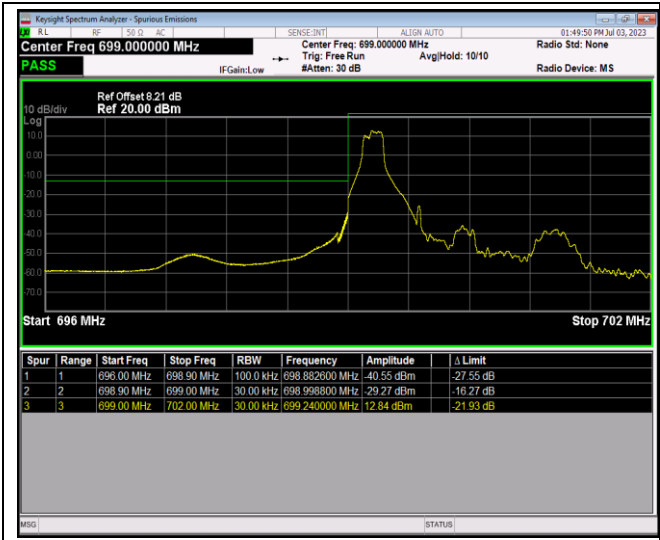

Band12-1.4MHz-16QAM-23017-6RB#0

Band12-1.4MHz-16QAM-23173-1RB#0

Band12-1.4MHz-16QAM-23173-1RB#5

Band12-1.4MHz-16QAM-23173-6RB#0

Band12-1.4MHz-64QAM-23017-1RB#0

Band12-1.4MHz-64QAM-23017-1RB#5

Band12-1.4MHz-64QAM-23017-6RB#0