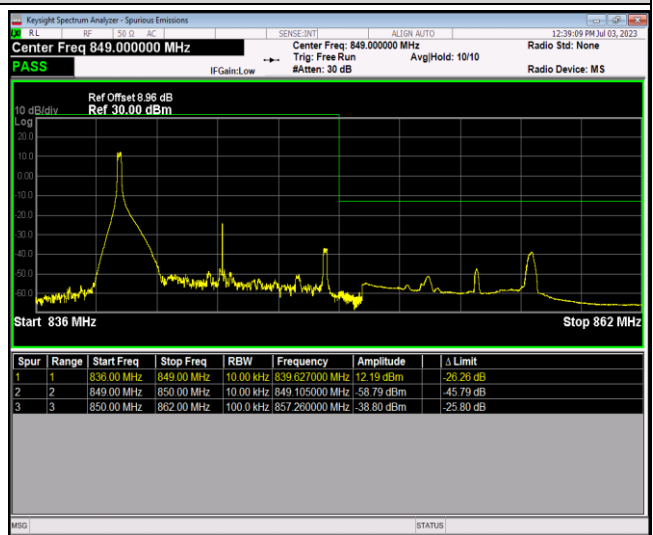

Band5-1.4MHz-64QAM-20643-1RB#5

Band5-1.4MHz-64QAM-20643-6RB#0

Band5-10MHz-QPSK-20450-1RB#0

Band5-10MHz-QPSK-20450-1RB#49

Band5-10MHz-QPSK-20450-50RB#0

Band5-10MHz-QPSK-20600-1RB#0

Band5-10MHz-QPSK-20600-1RB#49