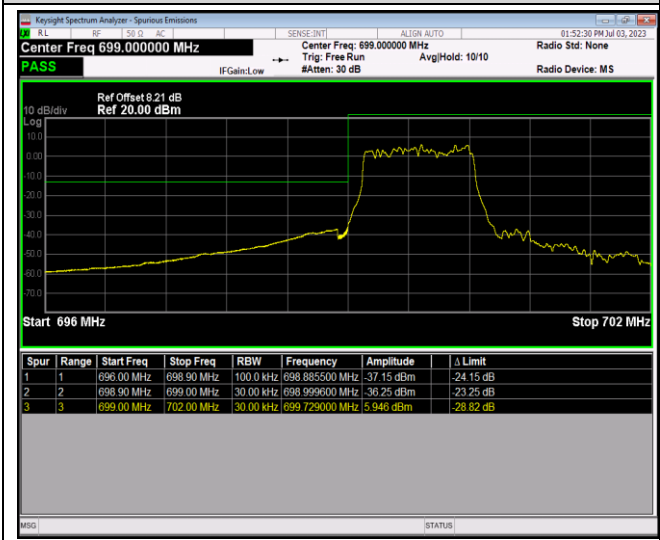

Band12-1.4MHz-64QAM-23017-6RB#0

Band12-1.4MHz-64QAM-23173-1RB#5