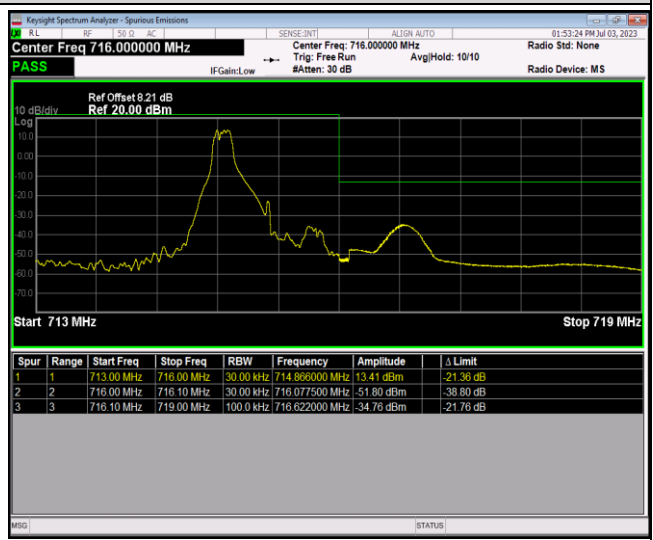

Band12-1.4MHz-16QAM-23173-1RB#0

Band12-1.4MHz-16QAM-23173-6RB#0