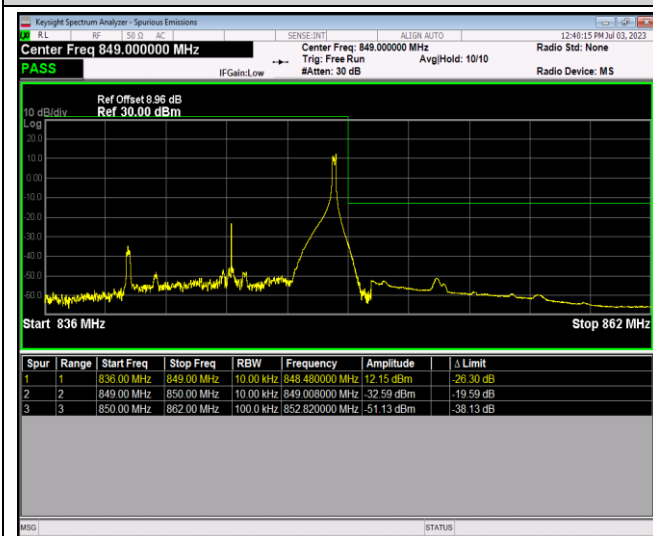

Band5-10MHz-QPSK-20600-50RB#0

Band5-10MHz-16QAM-20450-1RB#0

Band5-10MHz-16QAM-20450-1RB#49

Band5-10MHz-16QAM-20450-50RB#0

Band5-10MHz-16QAM-20600-1RB#0

Band5-10MHz-16QAM-20600-1RB#49

Band5-10MHz-16QAM-20600-50RB#0