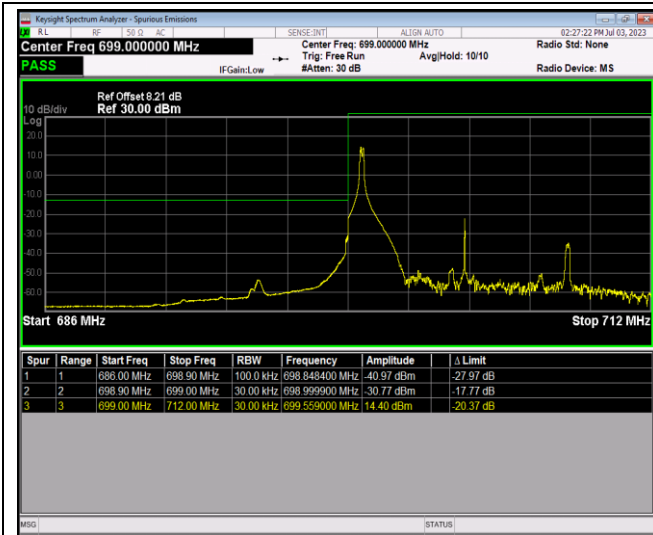

Band12-1.4MHz-64QAM-23173-1RB#0

Band12-1.4MHz-64QAM-23173-1RB#5

Band12-1.4MHz-64QAM-23173-6RB#0

Band12-10MHz-QPSK-23060-1RB#0

Band12-10MHz-QPSK-23060-1RB#49

Band12-10MHz-QPSK-23060-50RB#0

Band12-10MHz-QPSK-23130-1RB#0