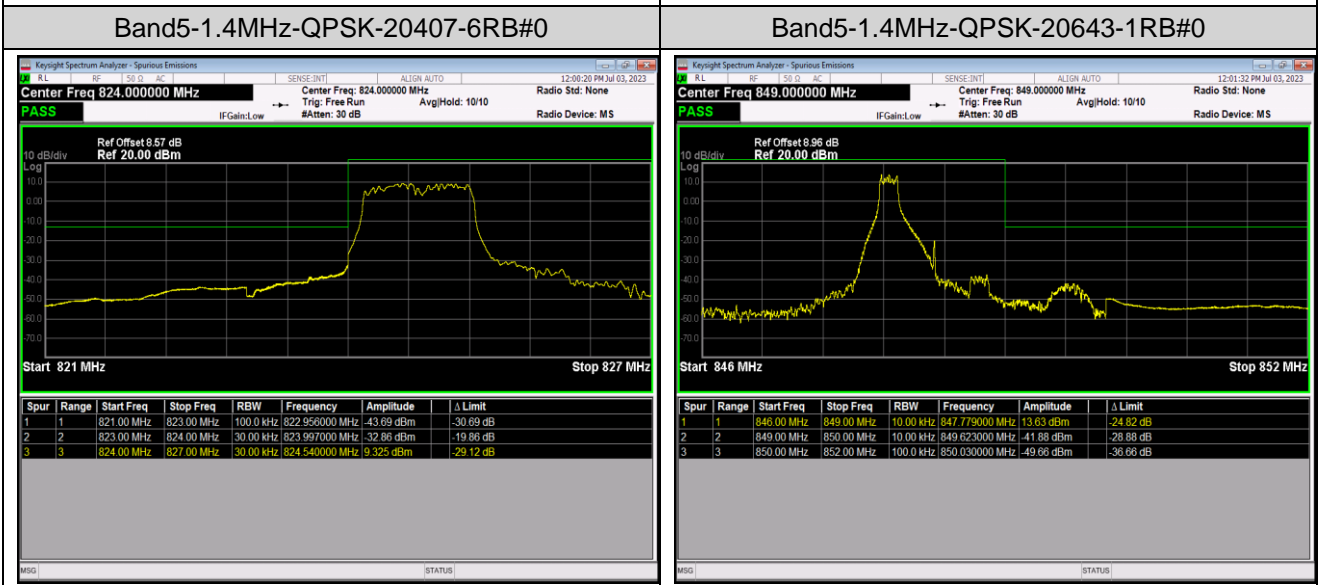

Band4-20MHz-64QAM-20050-100RB#0

Band4-20MHz-64QAM-20300-1RB#0

Band4-20MHz-64QAM-20300-1RB#99

Band4-20MHz-64QAM-20300-100RB#0

Band5-1.4MHz-QPSK-20407-1RB#0

Band5-1.4MHz-QPSK-20407-1RB#5

Band5-1.4MHz-16QAM-20407-6RB#0