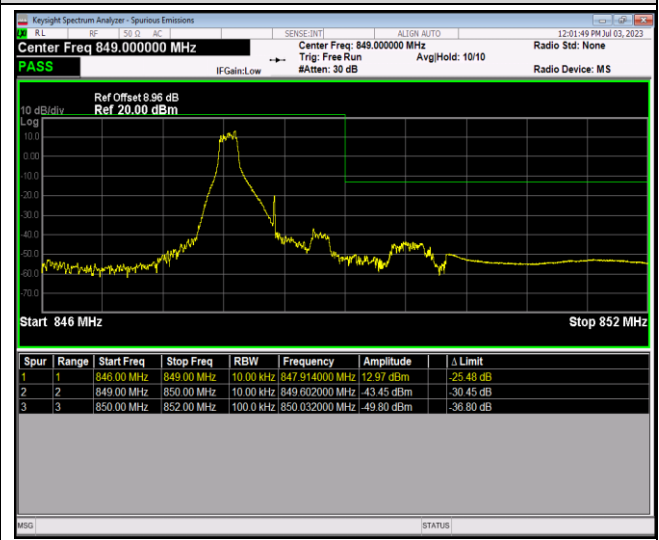

Band5-1.4MHz-16QAM-20643-1RB#0

Band5-1.4MHz-16QAM-20643-6RB#0