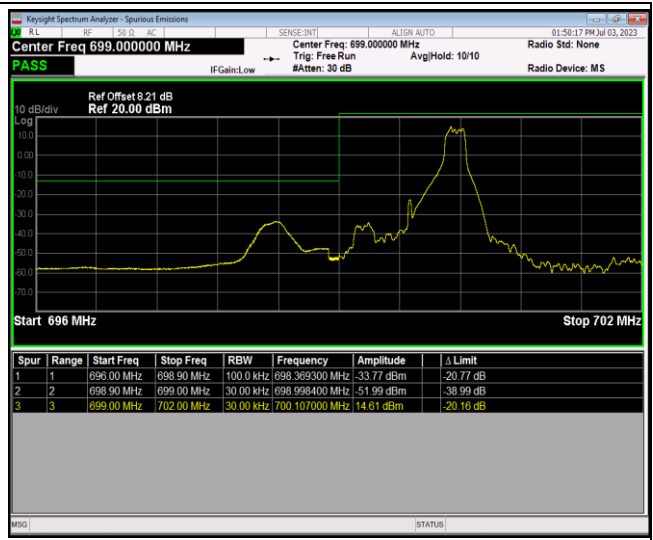

Band12-1.4MHz-QPSK-23173-1RB#0