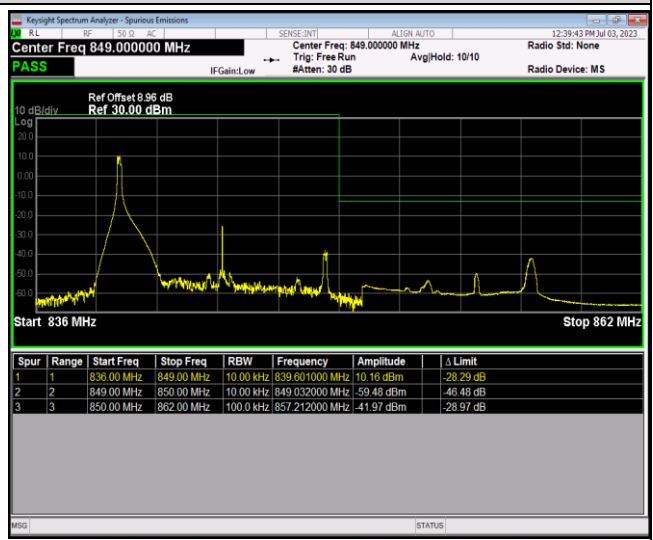

Band5-10MHz-64QAM-20450-1RB#0

Band5-10MHz-64QAM-20450-1RB#49

Band5-10MHz-64QAM-20450-50RB#0

Band5-10MHz-64QAM-20600-1RB#0

Band5-10MHz-64QAM-20600-1RB#49

Band5-10MHz-64QAM-20600-50RB#0

Band12-1.4MHz-QPSK-23017-1RB#0