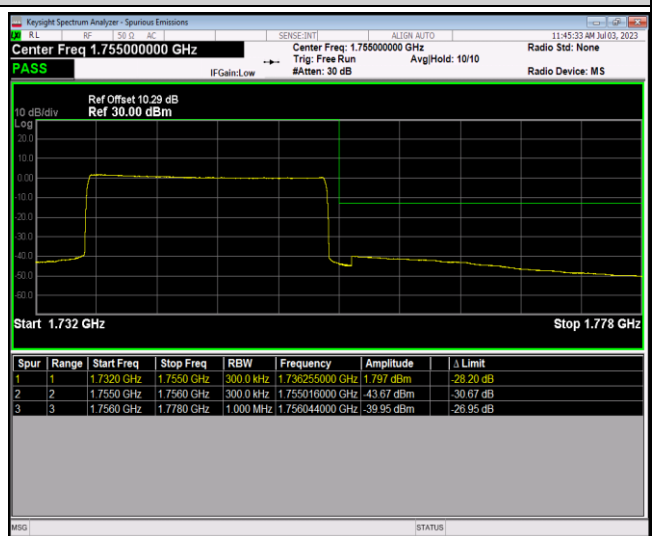

Band4-20MHz-64QAM-20050-100RB#0

Band4-20MHz-64QAM-20300-1RB#0

Band4-20MHz-64QAM-20300-1RB#99

Band4-20MHz-64QAM-20300-100RB#0

Band5-1.4MHz-QPSK-20407-1RB#0

Band5-1.4MHz-QPSK-20407-1RB#5

Band5-1.4MHz-16QAM-20407-6RB#0