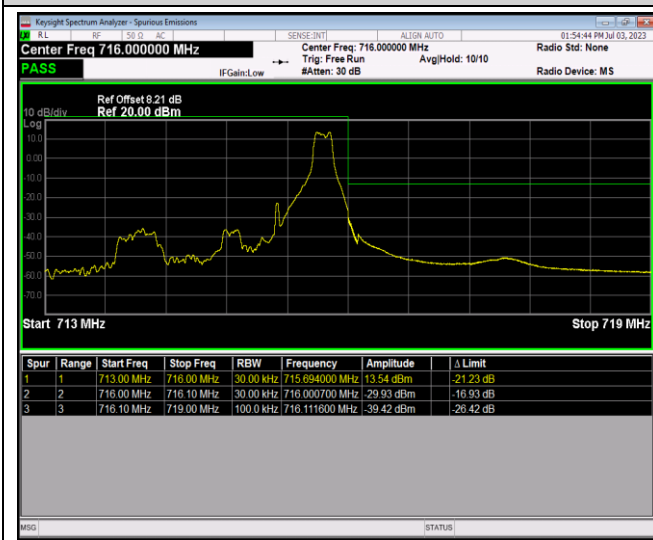

Band12-1.4MHz-16QAM-23017-6RB#0

Band12-1.4MHz-16QAM-23173-1RB#0

Band12-1.4MHz-16QAM-23173-1RB#5

Band12-1.4MHz-16QAM-23173-6RB#0

Band12-1.4MHz-64QAM-23017-1RB#0

Band12-1.4MHz-64QAM-23017-1RB#5

Band12-1.4MHz-64QAM-23017-6RB#0