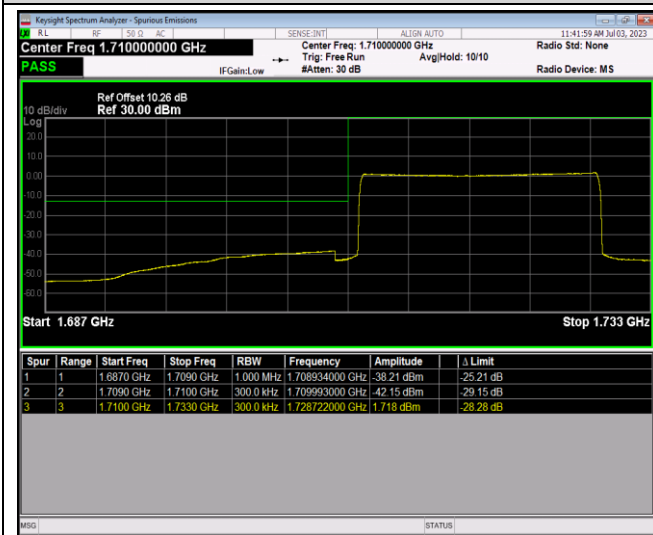

Band4-20MHz-64QAM-20050-100RB#0

Band4-20MHz-64QAM-20300-1RB#0

Band4-20MHz-64QAM-20300-1RB#99

Band4-20MHz-64QAM-20300-100RB#0

Band5-1.4MHz-QPSK-20407-1RB#0

Band5-1.4MHz-QPSK-20407-1RB#5

Band5-1.4MHz-16QAM-20407-6RB#0

Band5-1.4MHz-16QAM-20643-1RB#0

Band5-1.4MHz-16QAM-20643-1RB#5

Band5-1.4MHz-16QAM-20643-6RB#0

Band5-1.4MHz-64QAM-20407-1RB#0

Band5-1.4MHz-64QAM-20407-1RB#5

Band5-1.4MHz-64QAM-20407-6RB#0

Band5-1.4MHz-64QAM-20643-1RB#0