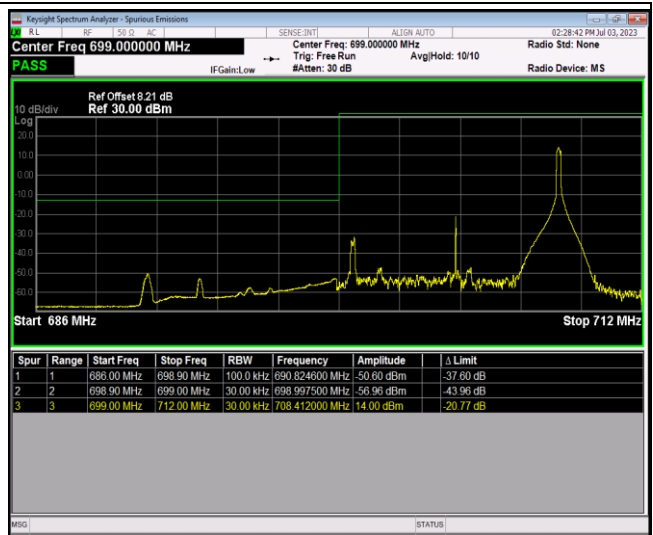

Band12-1.4MHz-64QAM-23173-1RB#0

Band12-1.4MHz-64QAM-23173-1RB#5

Band12-1.4MHz-64QAM-23173-6RB#0

Band12-10MHz-QPSK-23060-1RB#0

Band12-10MHz-QPSK-23060-1RB#49

Band12-10MHz-QPSK-23060-50RB#0

Band12-10MHz-QPSK-23130-1RB#0