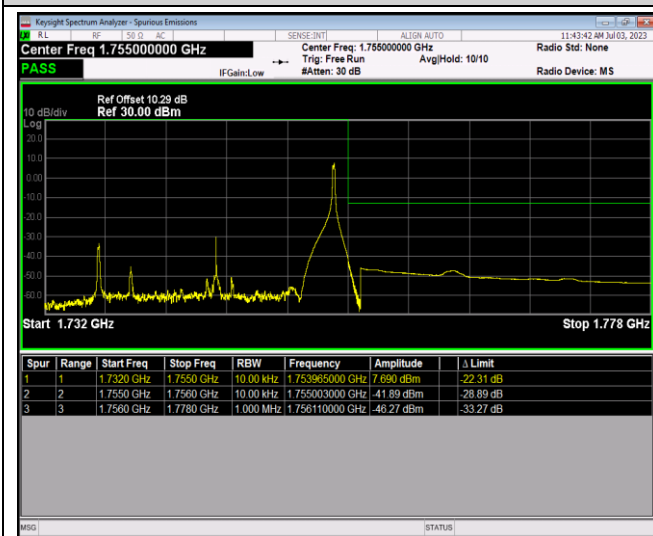

Band4-20MHz-64QAM-20050-100RB#0

Band4-20MHz-64QAM-20300-1RB#0

Band4-20MHz-64QAM-20300-1RB#99

Band4-20MHz-64QAM-20300-100RB#0

Band5-1.4MHz-QPSK-20407-1RB#0

Band5-1.4MHz-QPSK-20407-1RB#5

Band5-1.4MHz-16QAM-20407-6RB#0