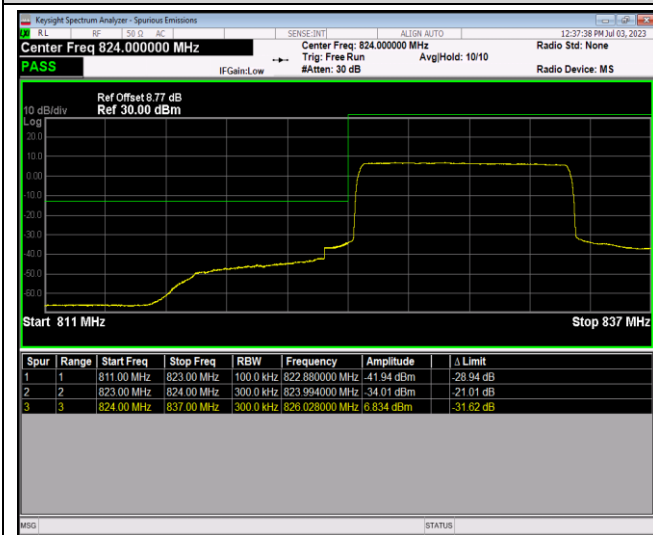

Band5-1.4MHz-64QAM-20643-1RB#5

Band5-1.4MHz-64QAM-20643-6RB#0

Band5-10MHz-QPSK-20450-1RB#0

Band5-10MHz-QPSK-20450-1RB#49

Band5-10MHz-QPSK-20450-50RB#0

Band5-10MHz-QPSK-20600-1RB#0

Band5-10MHz-QPSK-20600-1RB#49