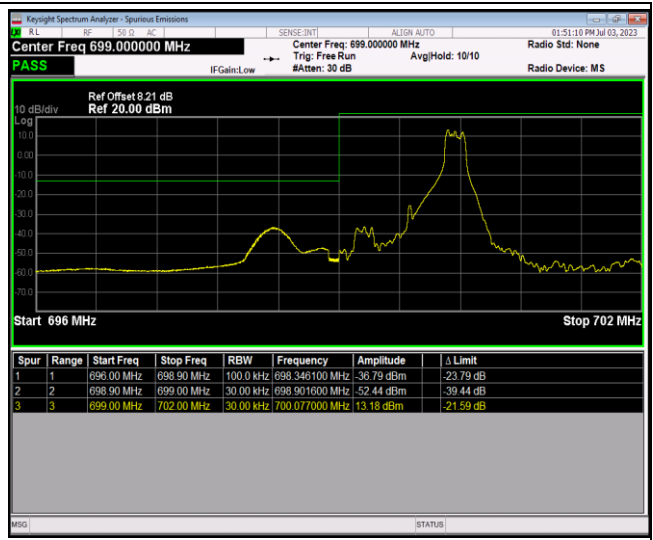

Band12-1.4MHz-16QAM-23017-6RB#0

Band12-1.4MHz-16QAM-23173-1RB#0

Band12-1.4MHz-16QAM-23173-1RB#5

Band12-1.4MHz-16QAM-23173-6RB#0

Band12-1.4MHz-64QAM-23017-1RB#0

Band12-1.4MHz-64QAM-23017-1RB#5

Band12-1.4MHz-64QAM-23017-6RB#0