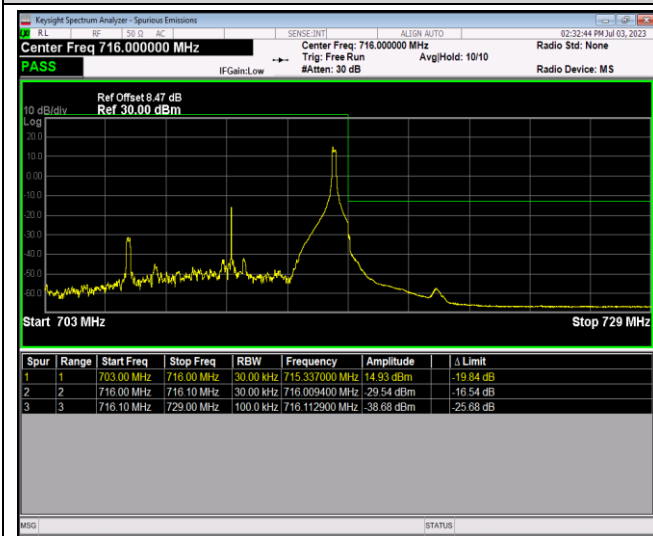

Band12-10MHz-QPSK-23130-1RB#49

Band12-10MHz-16QAM-23060-1RB#0