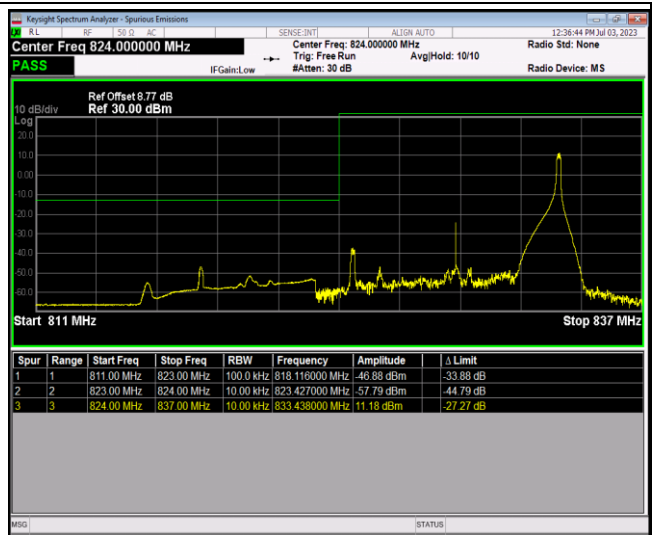

Band5-10MHz-QPSK-20600-50RB#0

Band5-10MHz-16QAM-20450-1RB#0

Band5-10MHz-16QAM-20450-1RB#49

Band5-10MHz-16QAM-20450-50RB#0

Band5-10MHz-16QAM-20600-1RB#0

Band5-10MHz-16QAM-20600-1RB#49

Band5-10MHz-16QAM-20600-50RB#0