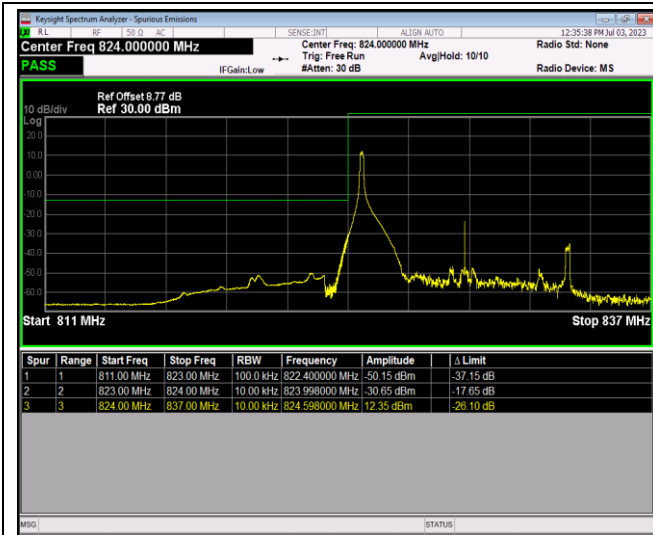

Band5-1.4MHz-64QAM-20643-1RB#5

Band5-1.4MHz-64QAM-20643-6RB#0

Band5-10MHz-QPSK-20450-1RB#0

Band5-10MHz-QPSK-20450-1RB#49

Band5-10MHz-QPSK-20450-50RB#0

Band5-10MHz-QPSK-20600-1RB#0

Band5-10MHz-QPSK-20600-1RB#49