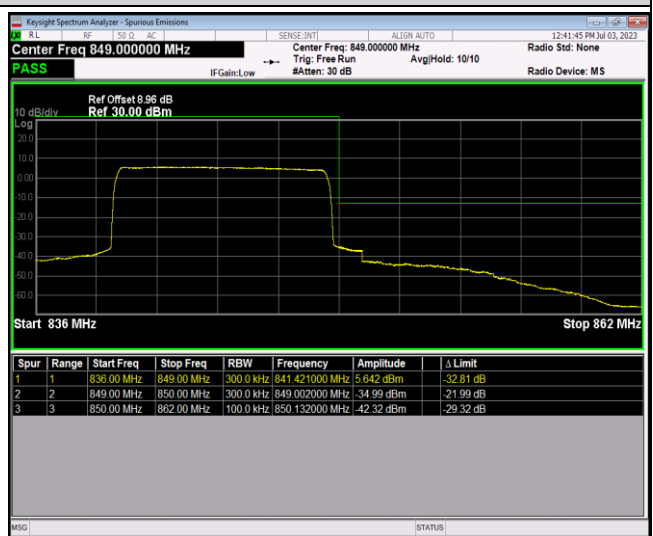

Band5-10MHz-16QAM-20600-50RB#0

Band5-10MHz-64QAM-20450-1RB#49