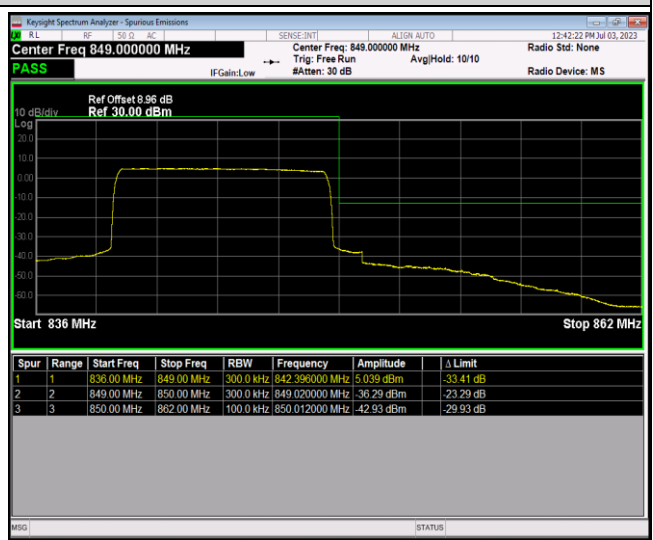

Band5-10MHz-64QAM-20450-1RB#0

Band5-10MHz-64QAM-20450-1RB#49

Band5-10MHz-64QAM-20450-50RB#0

Band5-10MHz-64QAM-20600-1RB#0

Band5-10MHz-64QAM-20600-1RB#49

Band5-10MHz-64QAM-20600-50RB#0

Band12-1.4MHz-QPSK-23017-1RB#0