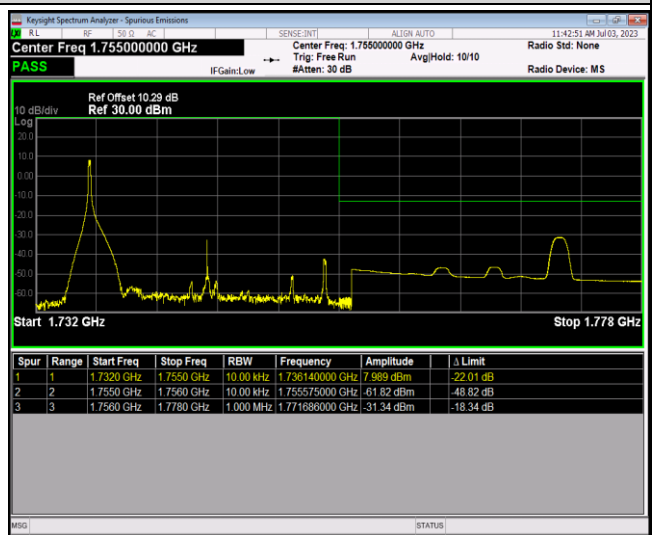

Band4-20MHz-64QAM-20050-100RB#0

Band4-20MHz-64QAM-20300-1RB#0

Band4-20MHz-64QAM-20300-1RB#99

Band4-20MHz-64QAM-20300-100RB#0

Band5-1.4MHz-QPSK-20407-1RB#0

Band5-1.4MHz-QPSK-20407-1RB#5

Band5-1.4MHz-16QAM-20407-6RB#0