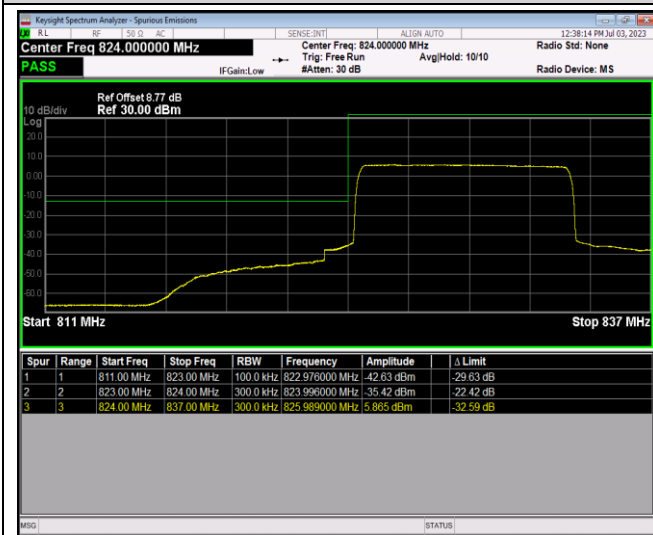

Band5-10MHz-QPSK-20600-50RB#0

Band5-10MHz-16QAM-20450-1RB#0

Band5-10MHz-16QAM-20450-1RB#49

Band5-10MHz-16QAM-20450-50RB#0

Band5-10MHz-16QAM-20600-1RB#0

Band5-10MHz-16QAM-20600-1RB#49

Band5-10MHz-16QAM-20600-50RB#0