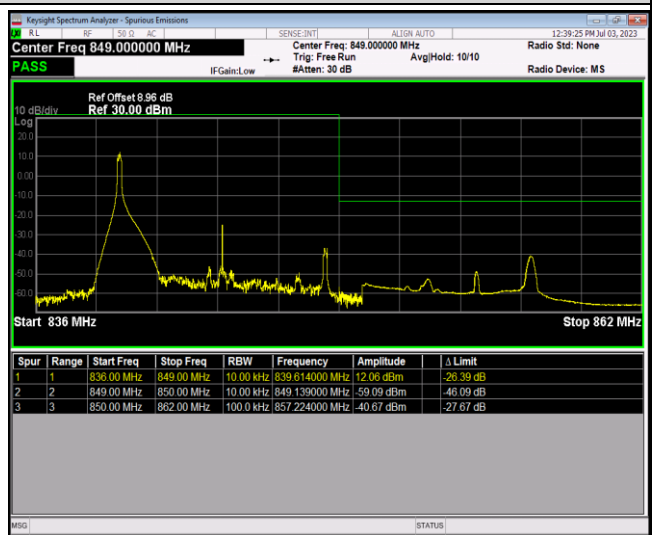

Band5-10MHz-QPSK-20600-50RB#0

Band5-10MHz-16QAM-20450-1RB#0

Band5-10MHz-16QAM-20450-1RB#49

Band5-10MHz-16QAM-20450-50RB#0

Band5-10MHz-16QAM-20600-1RB#0

Band5-10MHz-16QAM-20600-1RB#49

Band5-10MHz-16QAM-20600-50RB#0