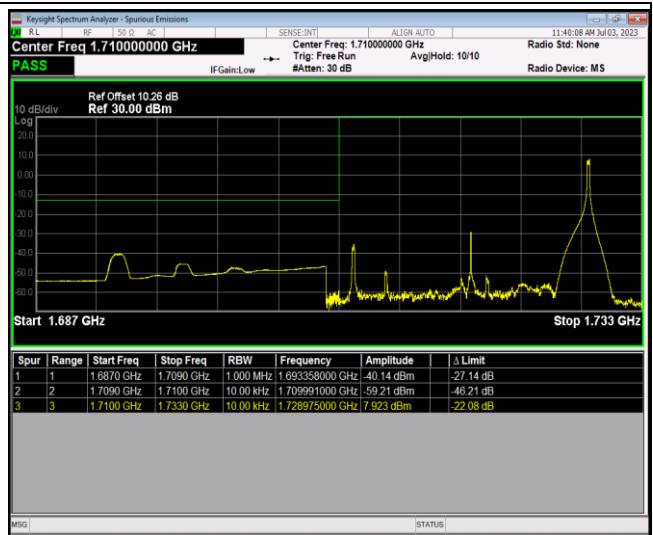

Band4-20MHz-64QAM-20050-100RB#0

Band4-20MHz-64QAM-20300-1RB#0

Band4-20MHz-64QAM-20300-1RB#99

Band4-20MHz-64QAM-20300-100RB#0

Band5-1.4MHz-QPSK-20407-1RB#0

Band5-1.4MHz-QPSK-20407-1RB#5

Band5-1.4MHz-16QAM-20407-6RB#0