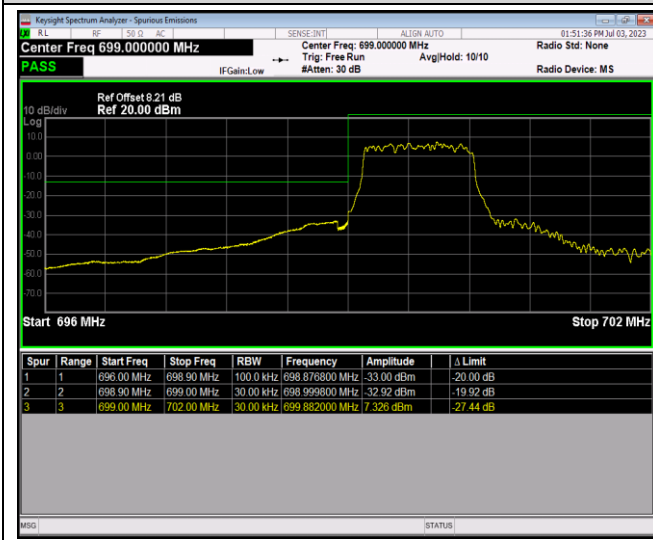

Band12-1.4MHz-QPSK-23017-6RB#0

Band12-1.4MHz-QPSK-23173-1RB#5