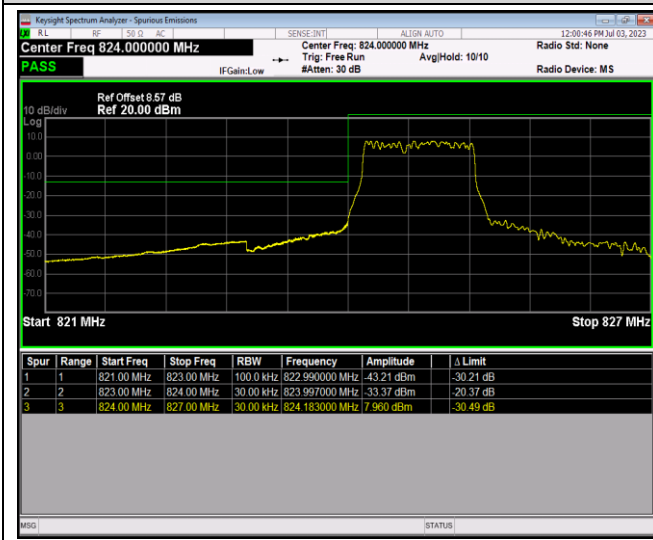

Band5-1.4MHz-16QAM-20407-6RB#0

Band5-1.4MHz-16QAM-20643-1RB#5