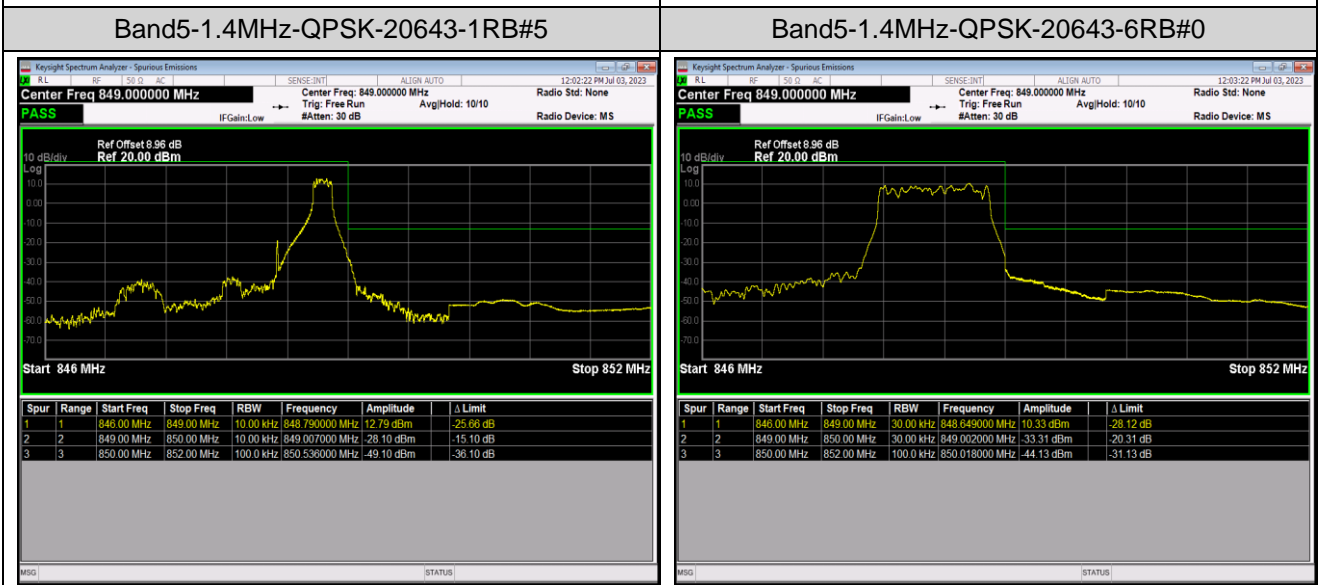

Band4-20MHz-64QAM-20050-100RB#0

Band4-20MHz-64QAM-20300-1RB#0

Band4-20MHz-64QAM-20300-1RB#99

Band4-20MHz-64QAM-20300-100RB#0

Band5-1.4MHz-QPSK-20407-1RB#0

Band5-1.4MHz-QPSK-20407-1RB#5

Band5-1.4MHz-16QAM-20407-6RB#0