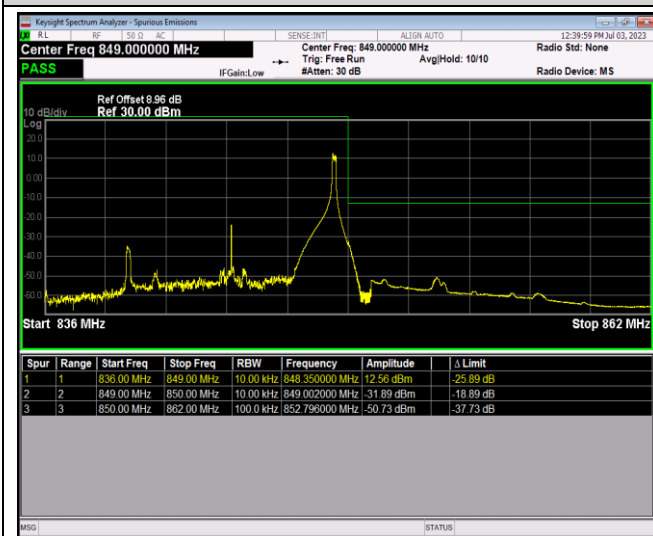

Band5-10MHz-QPSK-20600-1RB#49

Band5-10MHz-16QAM-20450-1RB#0