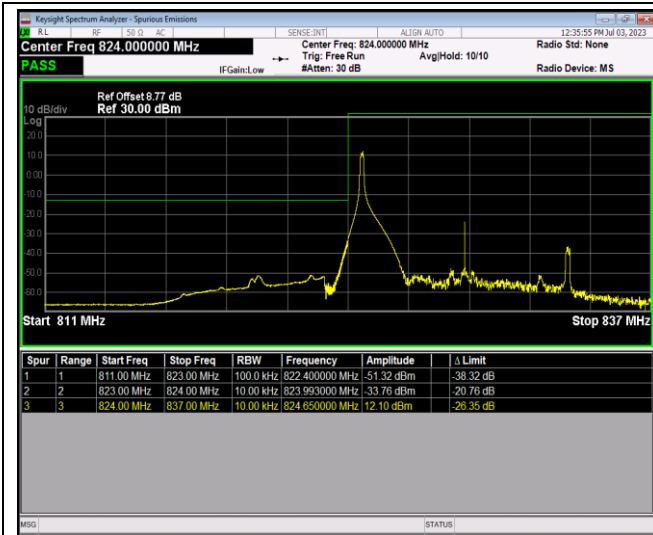

Band5-10MHz-16QAM-20450-1RB#0

Band5-10MHz-16QAM-20450-50RB#0