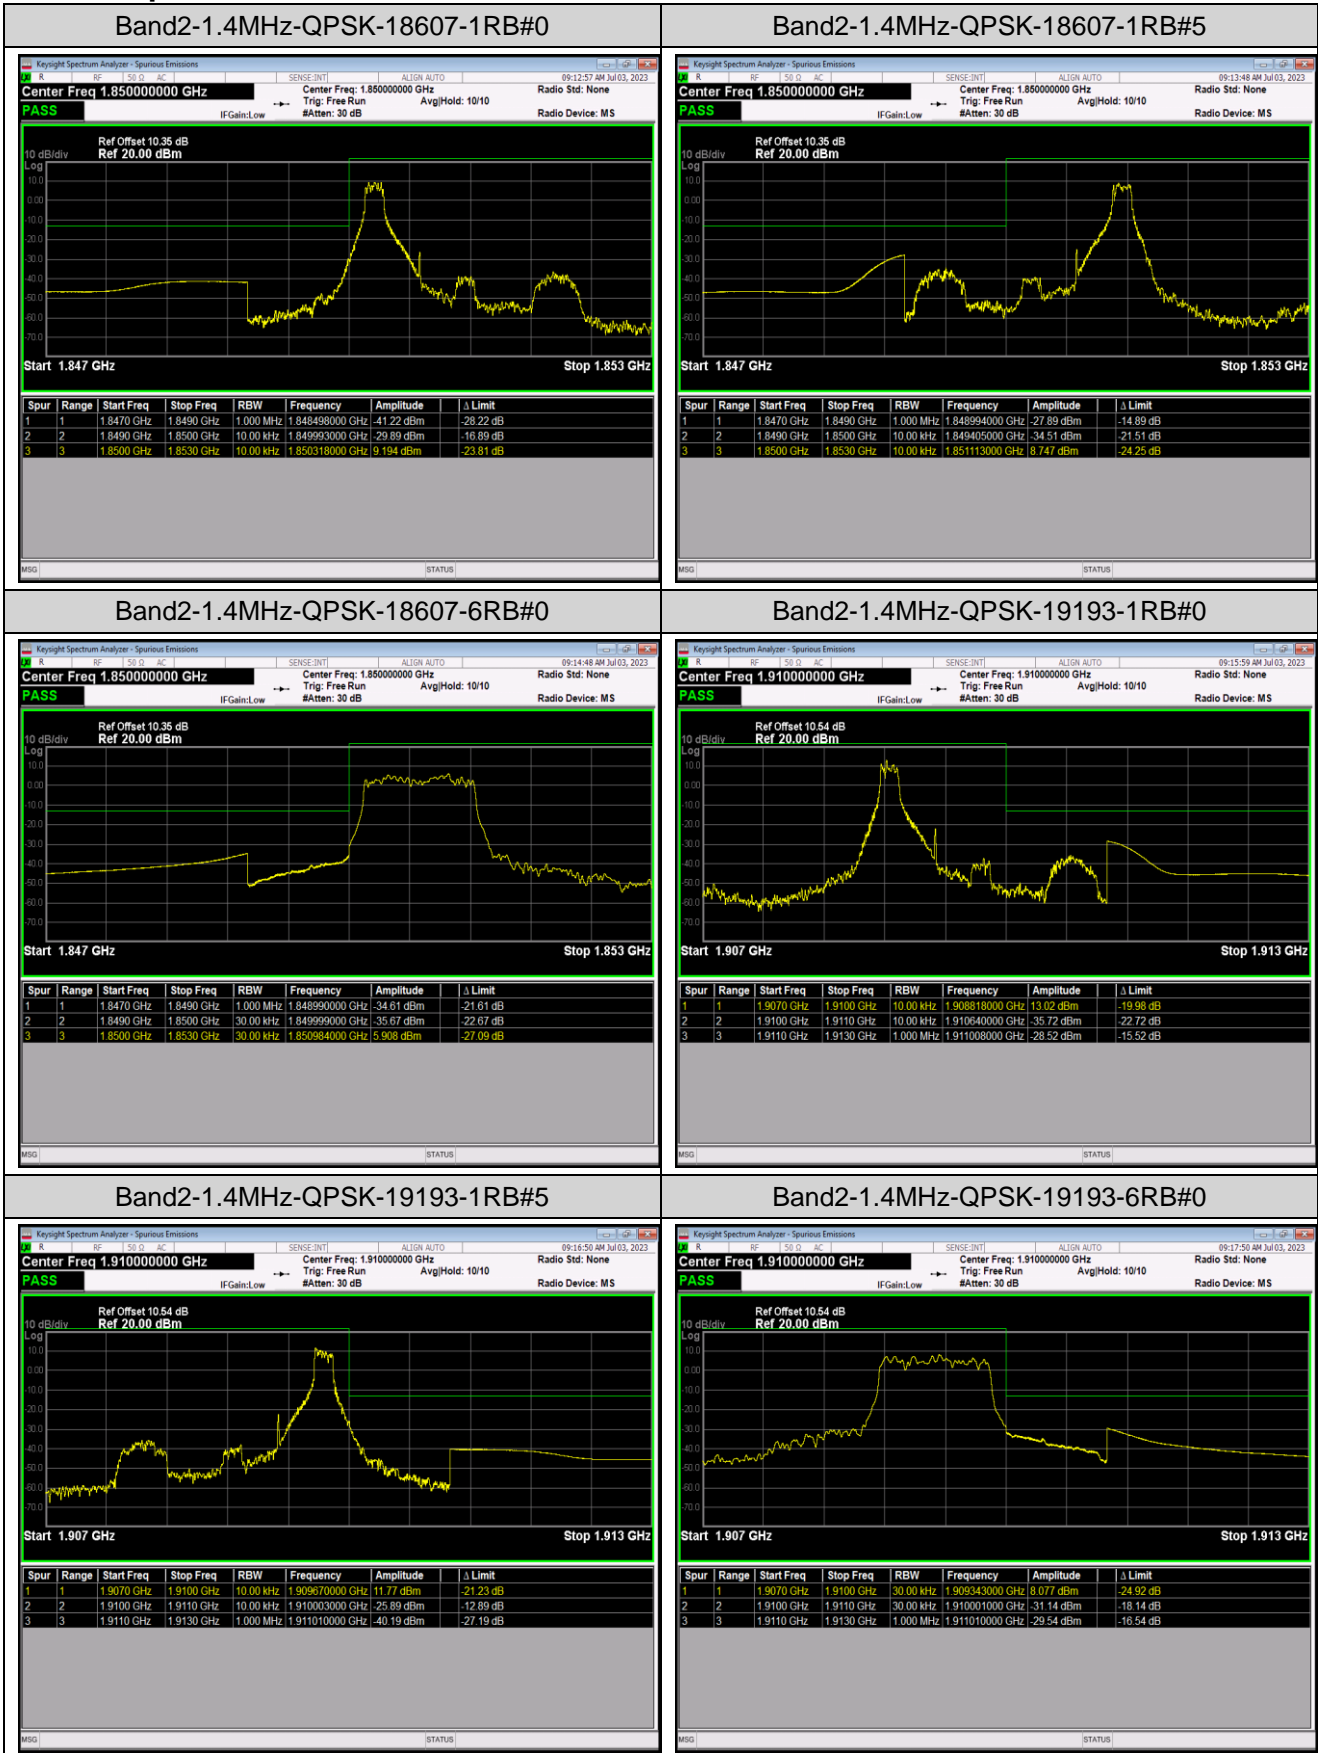

Test Graphs