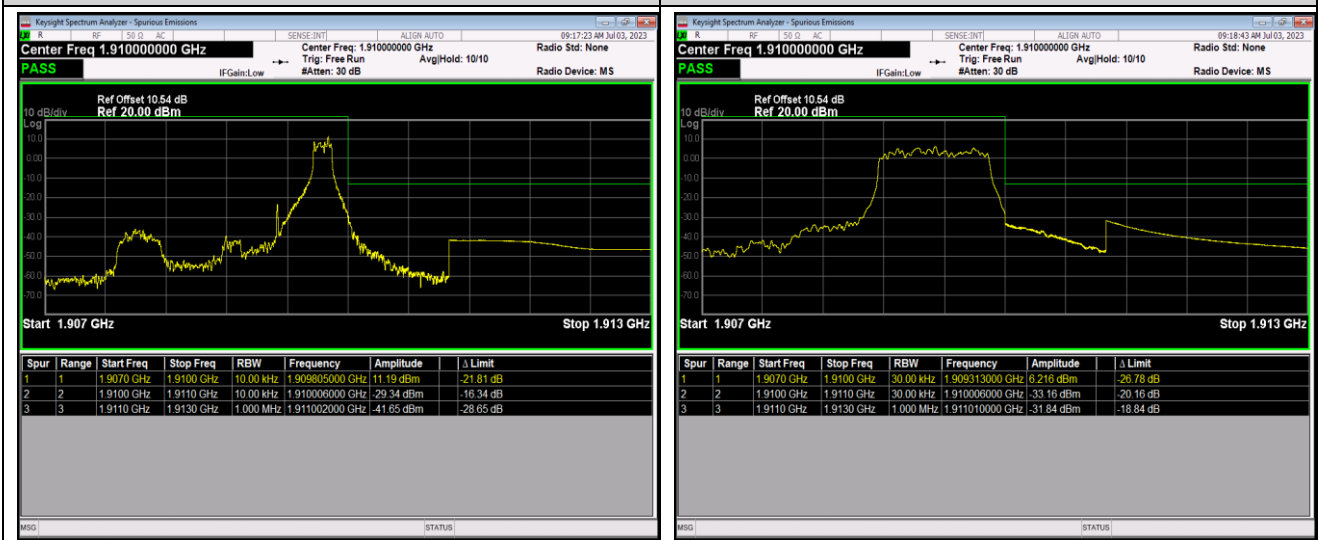

Band2-1.4MHz-64QAM-19193-1RB#5

Band2-1.4MHz-64QAM-19193-6RB#0

Band2-20MHz-QPSK-18700-1RB#0

Band2-20MHz-QPSK-18700-1RB#99