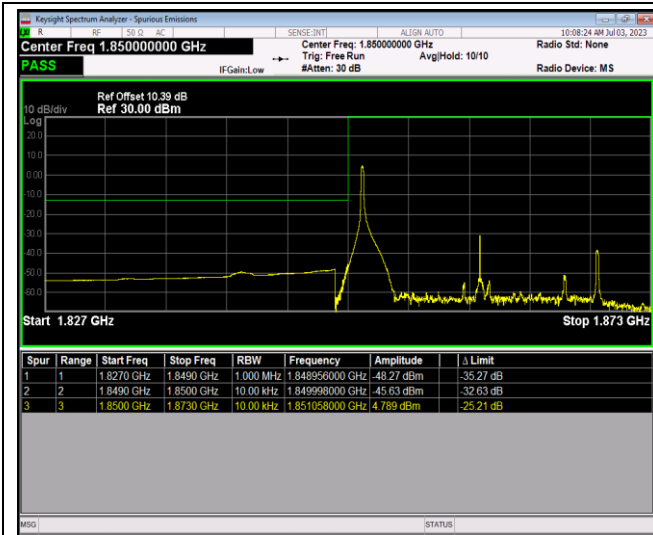

Band2-20MHz-QPSK-18700-1RB#0

Band2-20MHz-QPSK-18700-100RB#0