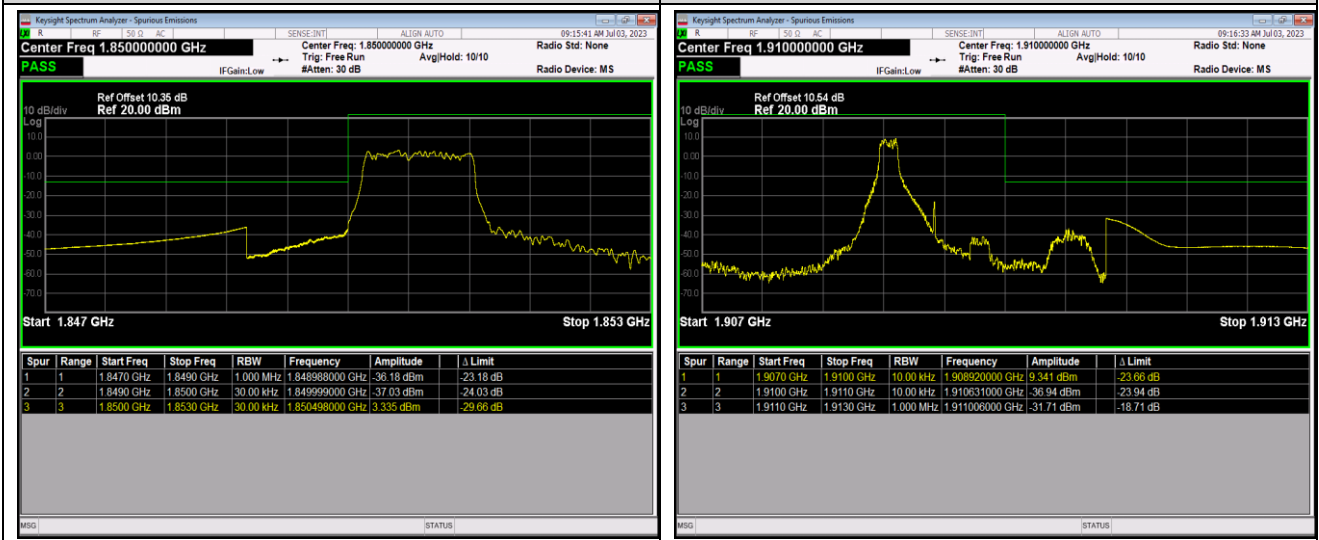

Remark: All bandwidth and all modulation had been tested, but only the worst case data displayed in this report.

Test Graphs

Band2-1.4MHz-64QAM-18607-6RB#0

Band2-1.4MHz-64QAM-19193-1RB#0

Band2-1.4MHz-64QAM-19193-1RB#5