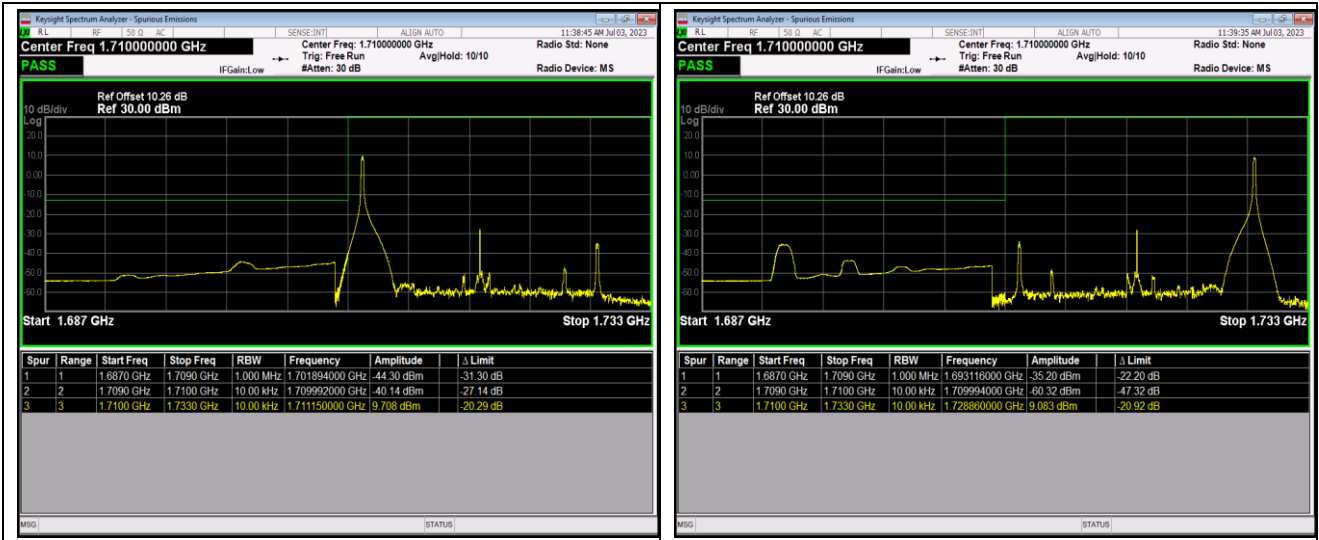

Band4-20MHz-QPSK-20050-1RB#0

Band4-20MHz-QPSK-20050-1RB#99

Band4-20MHz-QPSK-20050-100RB#0

Band4-20MHz-QPSK-20300-1RB#0