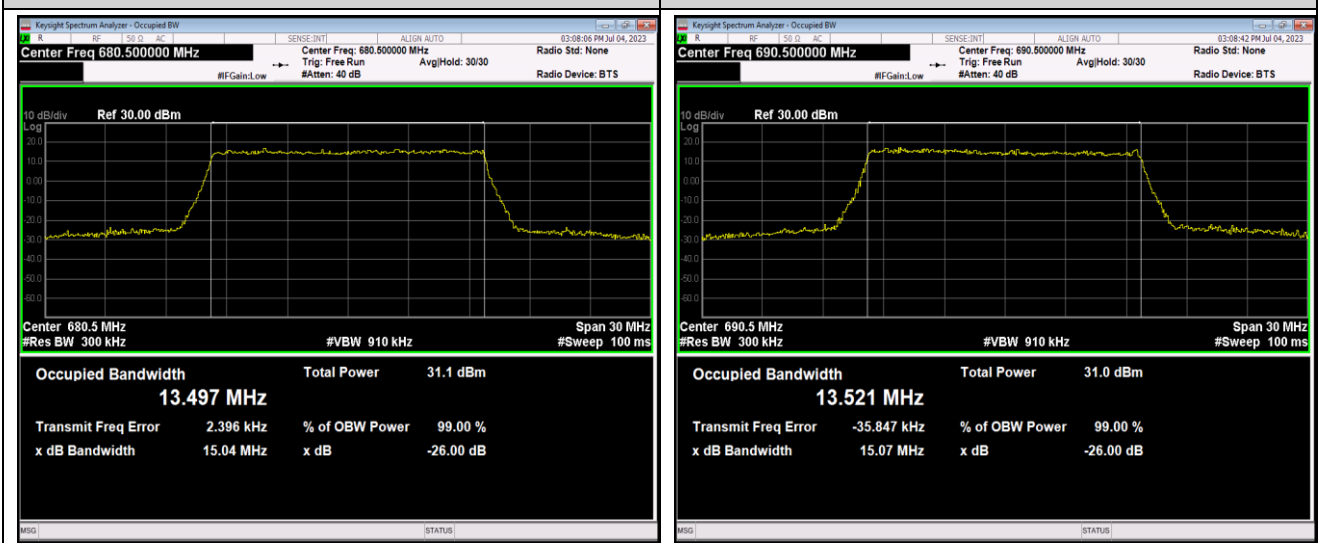

Band71-15MHz-QPSK-133297-75RB#0

Band71-15MHz-QPSK-133397-75RB#0

Band71-15MHz-16QAM-133197-75RB#0

Band71-15MHz-16QAM-133297-75RB#0

Band71-15MHz-16QAM-133397-75RB#0

Band71-15MHz-64QAM-133197-75RB#0

Band71-15MHz-64QAM-133297-75RB#0