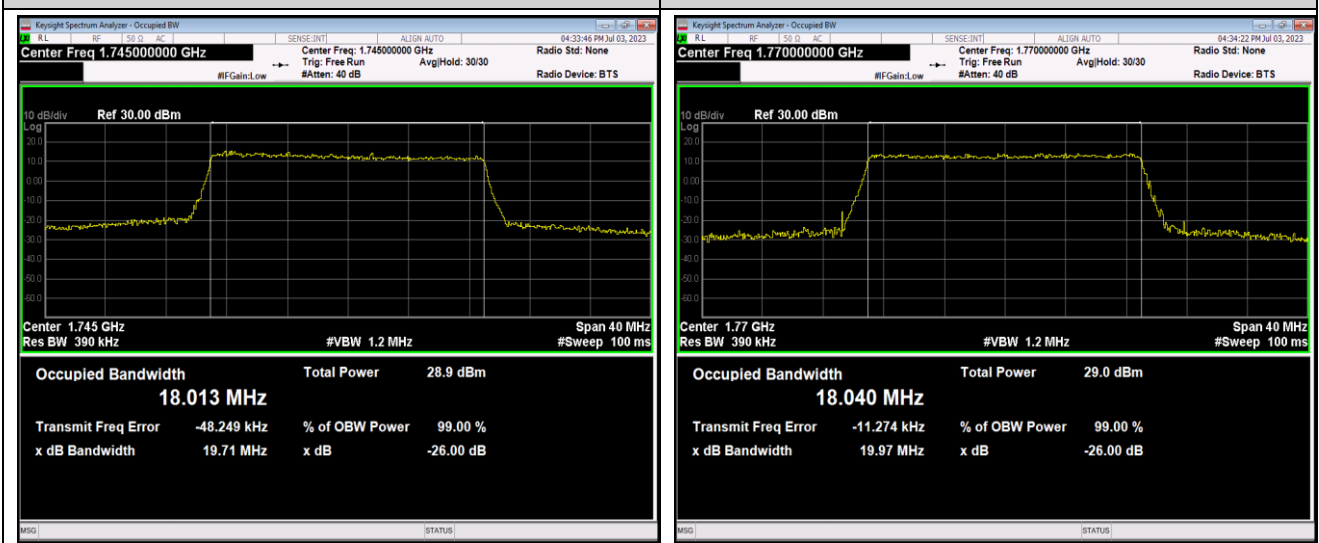

Band66-20MHz-QPSK-132322-100RB#0

Band66-20MHz-QPSK-132572-100RB#0

Band66-20MHz-16QAM-132072-100RB#0

Band66-20MHz-16QAM-132322-100RB#0