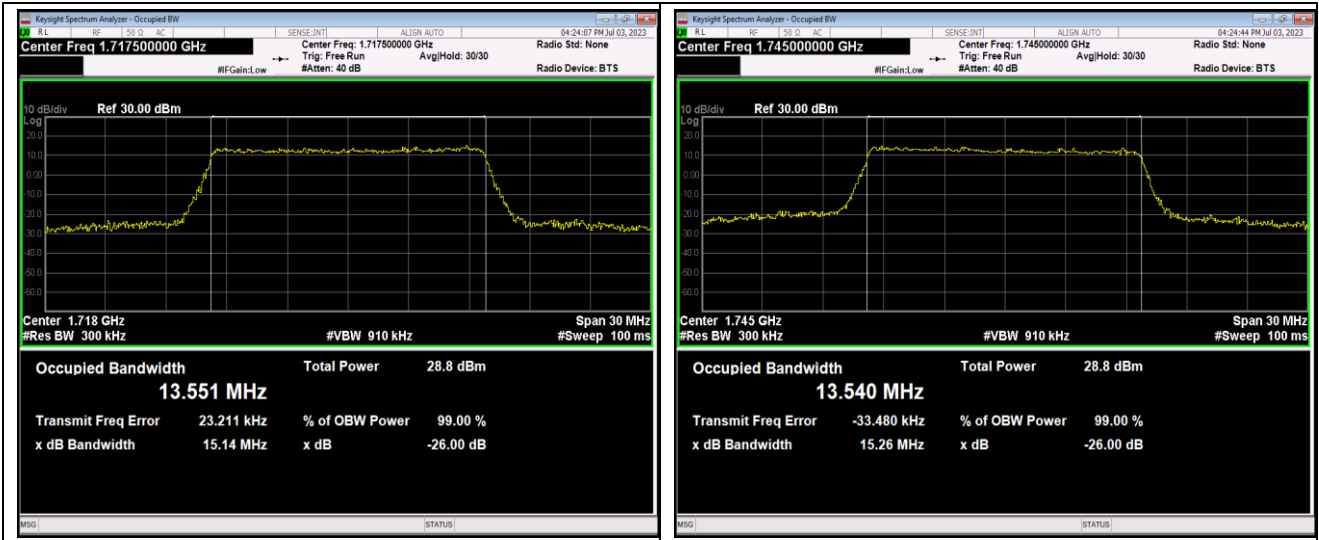

Band66-10MHz-64QAM-132022-50RB#0

Band66-10MHz-64QAM-132322-50RB#0

Band66-10MHz-64QAM-132622-50RB#0

Band66-15MHz-QPSK-132047-75RB#0

Band66-15MHz-QPSK-132322-75RB#0

Band66-15MHz-QPSK-132597-75RB#0

Band66-15MHz-16QAM-132047-75RB#0