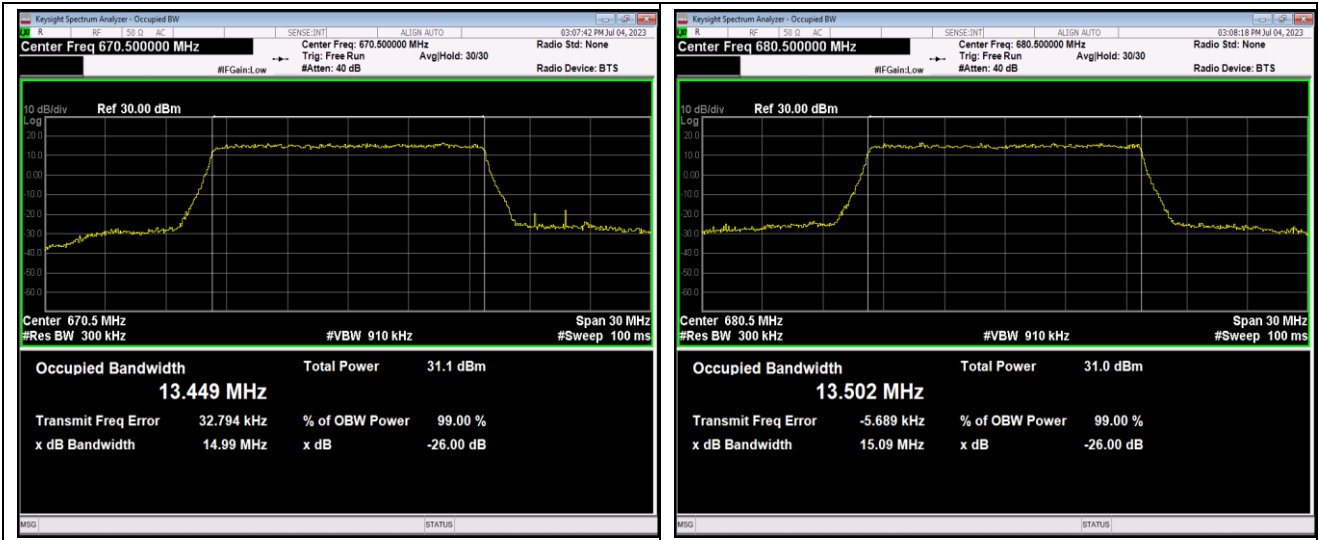

Band71-15MHz-QPSK-133297-75RB#0

Band71-15MHz-QPSK-133397-75RB#0

Band71-15MHz-16QAM-133197-75RB#0

Band71-15MHz-16QAM-133297-75RB#0

Band71-15MHz-16QAM-133397-75RB#0

Band71-15MHz-64QAM-133197-75RB#0

Band71-15MHz-64QAM-133297-75RB#0