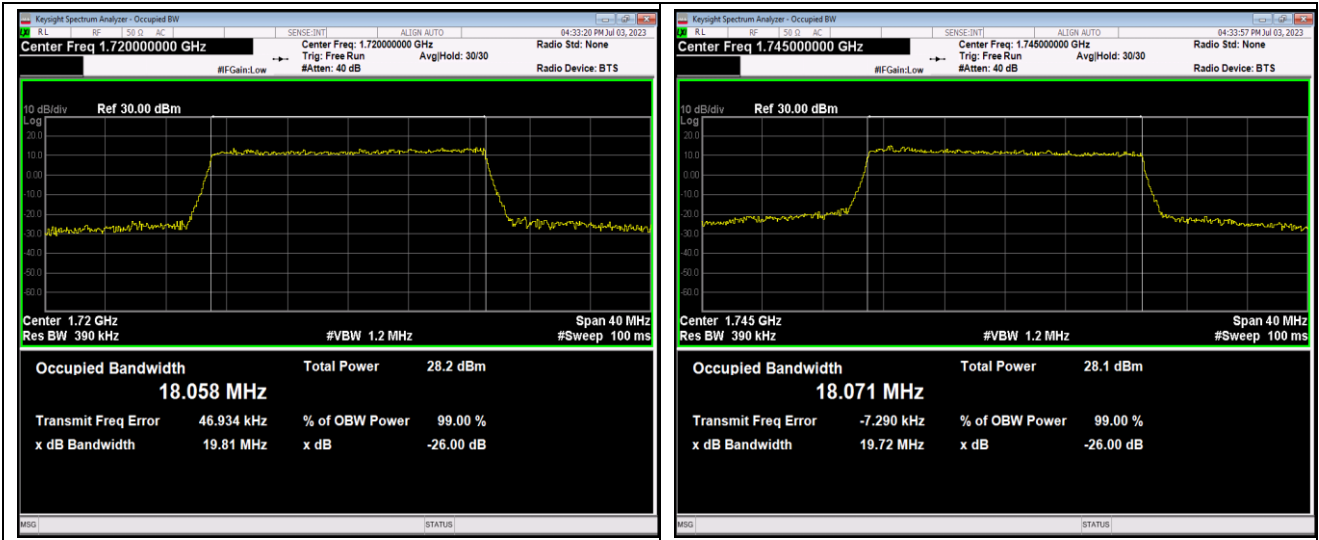

Band66-20MHz-16QAM-132072-100RB#0

Band66-20MHz-16QAM-132322-100RB#0

Band66-20MHz-16QAM-132572-100RB#0

Band66-20MHz-64QAM-132072-100RB#0