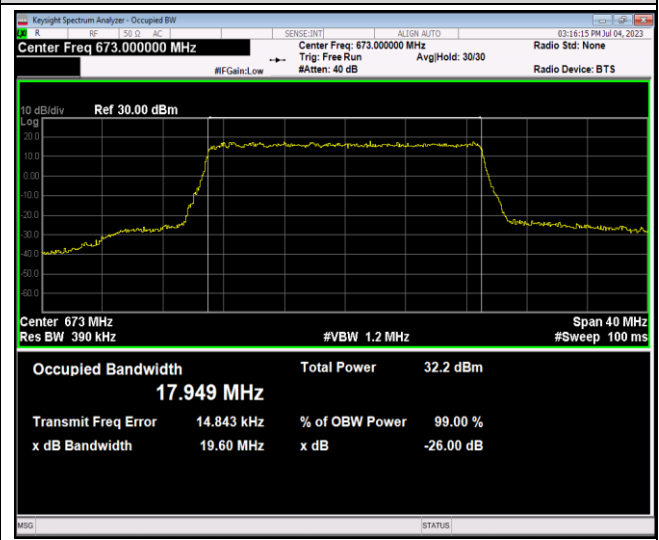

Band71-20MHz-QPSK-133222-100RB#0

Band71-20MHz-QPSK-133372-100RB#0