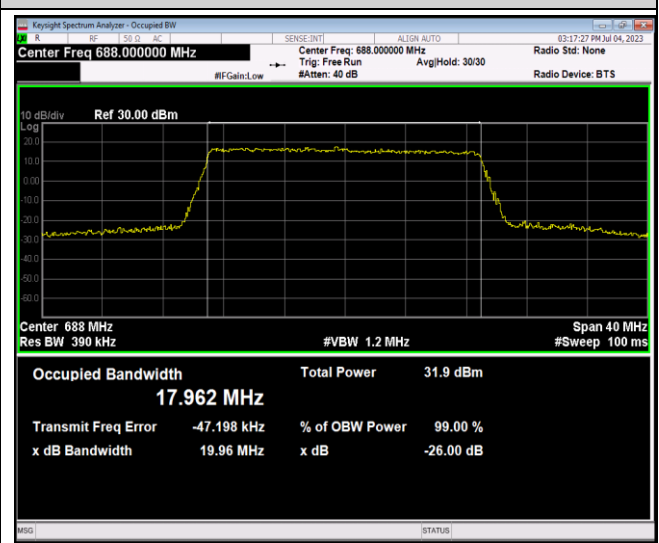

Band71-20MHz-QPSK-133372-100RB#0

Band71-20MHz-16QAM-133322-100RB#0