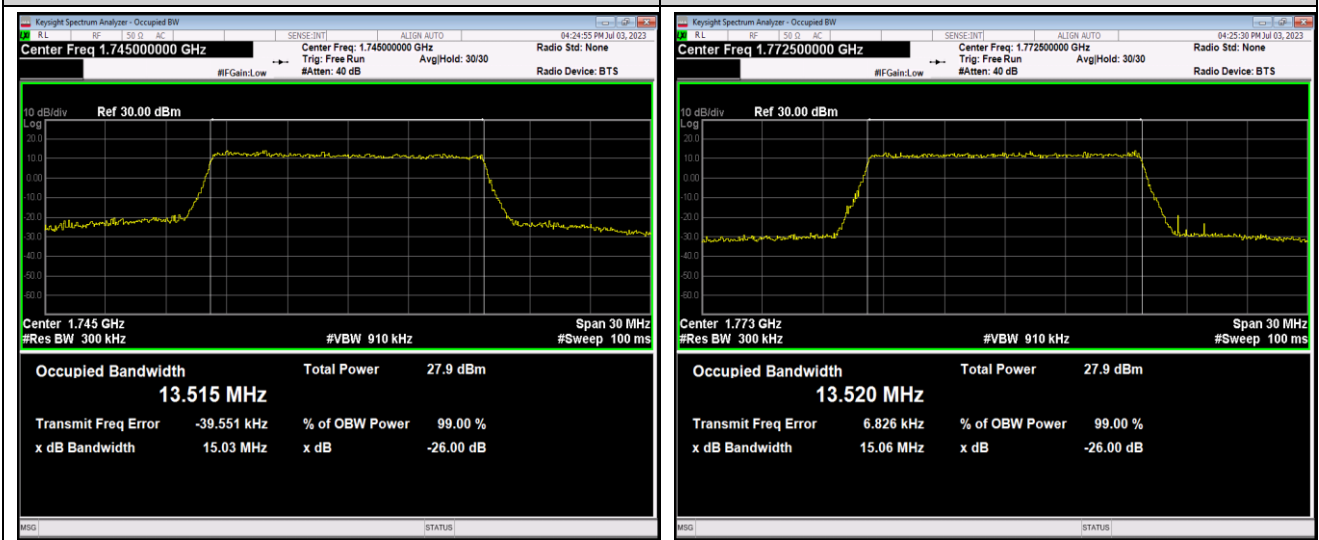

Band66-15MHz-16QAM-132322-75RB#0

Band66-15MHz-16QAM-132597-75RB#0

Band66-15MHz-64QAM-132047-75RB#0

Band66-15MHz-64QAM-132322-75RB#0