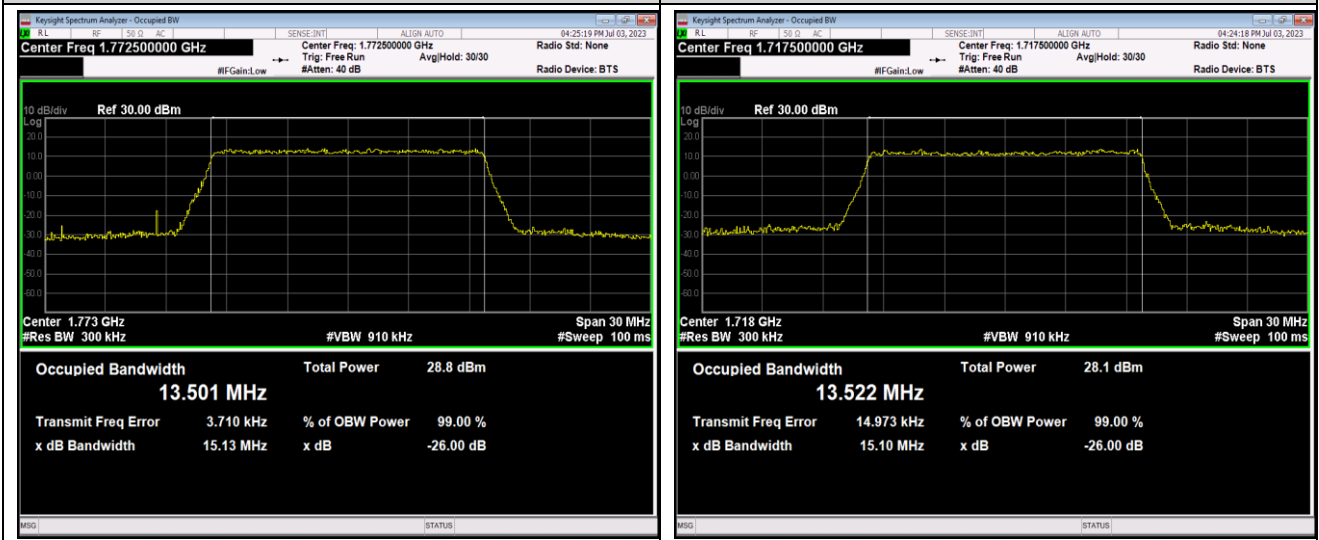

Band66-10MHz-64QAM-132022-50RB#0

Band66-10MHz-64QAM-132322-50RB#0

Band66-10MHz-64QAM-132622-50RB#0

Band66-15MHz-QPSK-132047-75RB#0

Band66-15MHz-QPSK-132322-75RB#0

Band66-15MHz-QPSK-132597-75RB#0

Band66-15MHz-16QAM-132047-75RB#0