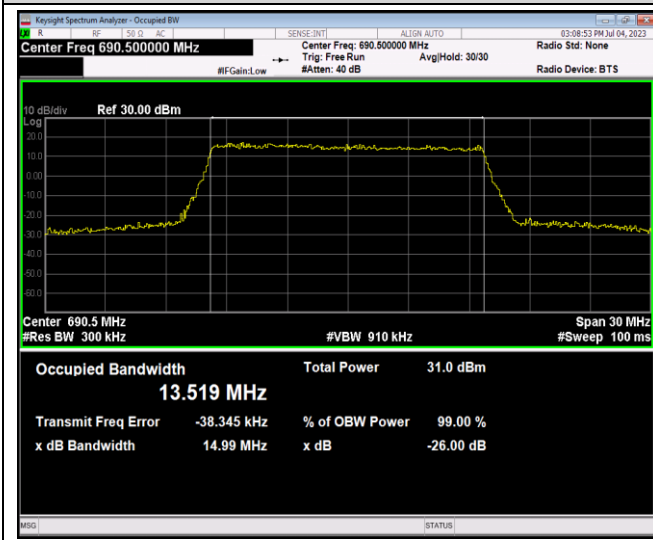

Band71-15MHz-64QAM-133397-75RB#0

Band71-20MHz-QPSK-133322-100RB#0