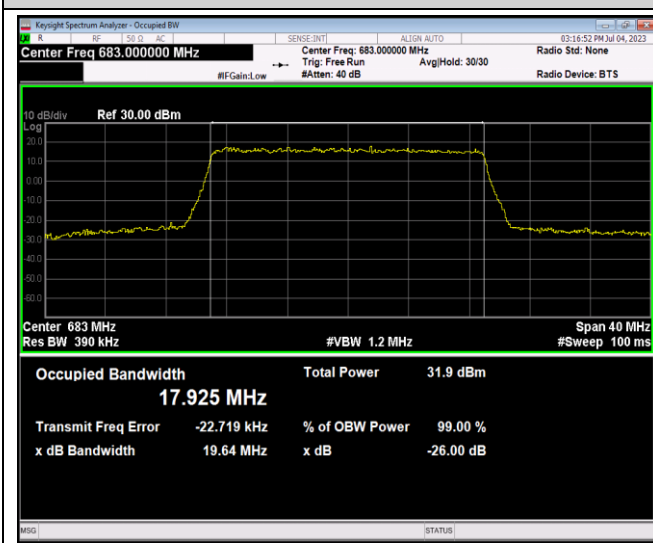

Band71-20MHz-QPSK-133322-100RB#0

Band71-20MHz-16QAM-133222-100RB#0