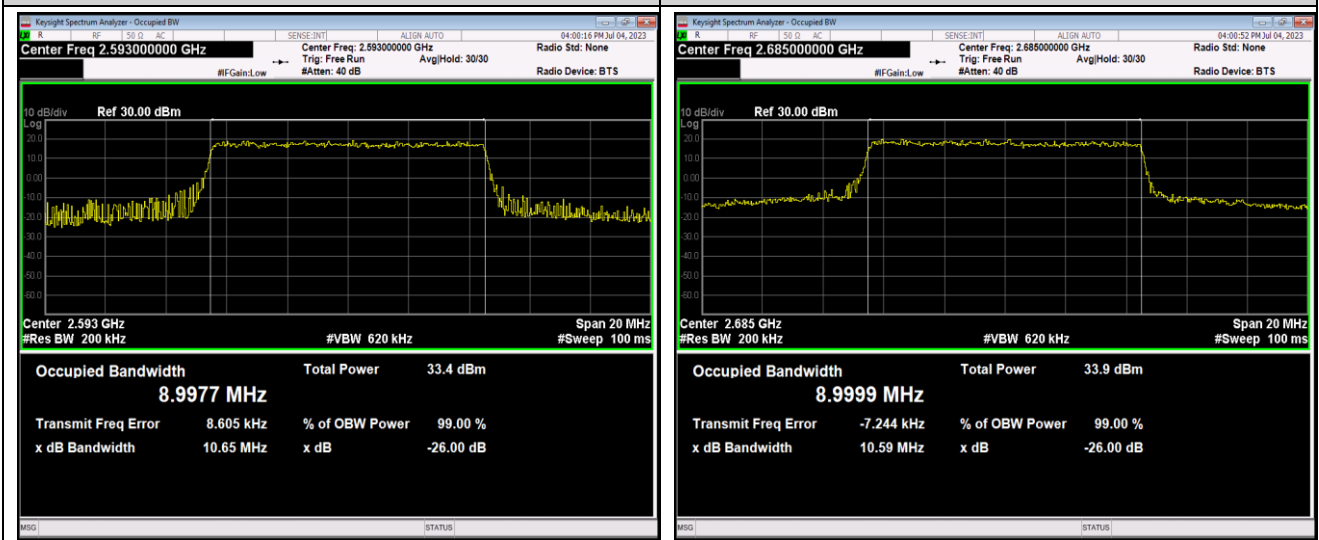

Band41-10MHz-QPSK-40620-50RB#0

Band41-10MHz-QPSK-41540-50RB#0

Band41-10MHz-16QAM-39700-50RB#0

Band41-10MHz-16QAM-40620-50RB#0