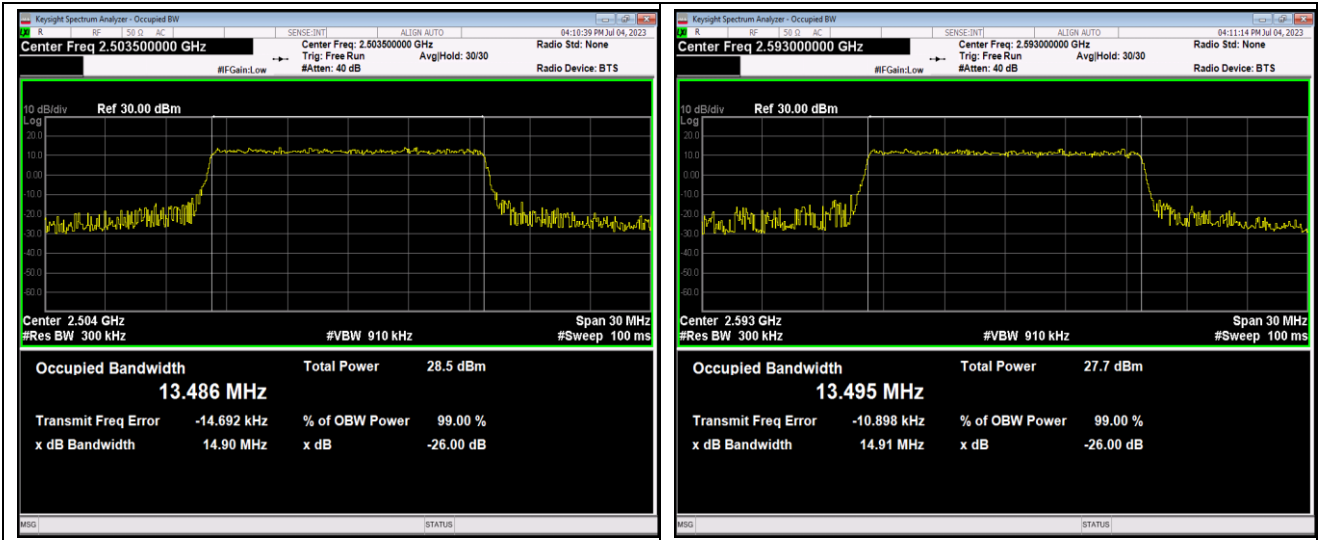

Band41-15MHz-QPSK-39725-75RB#0

Band41-15MHz-QPSK-40620-75RB#0

Band41-15MHz-QPSK-41515-75RB#0

Band41-15MHz-16QAM-39725-75RB#0