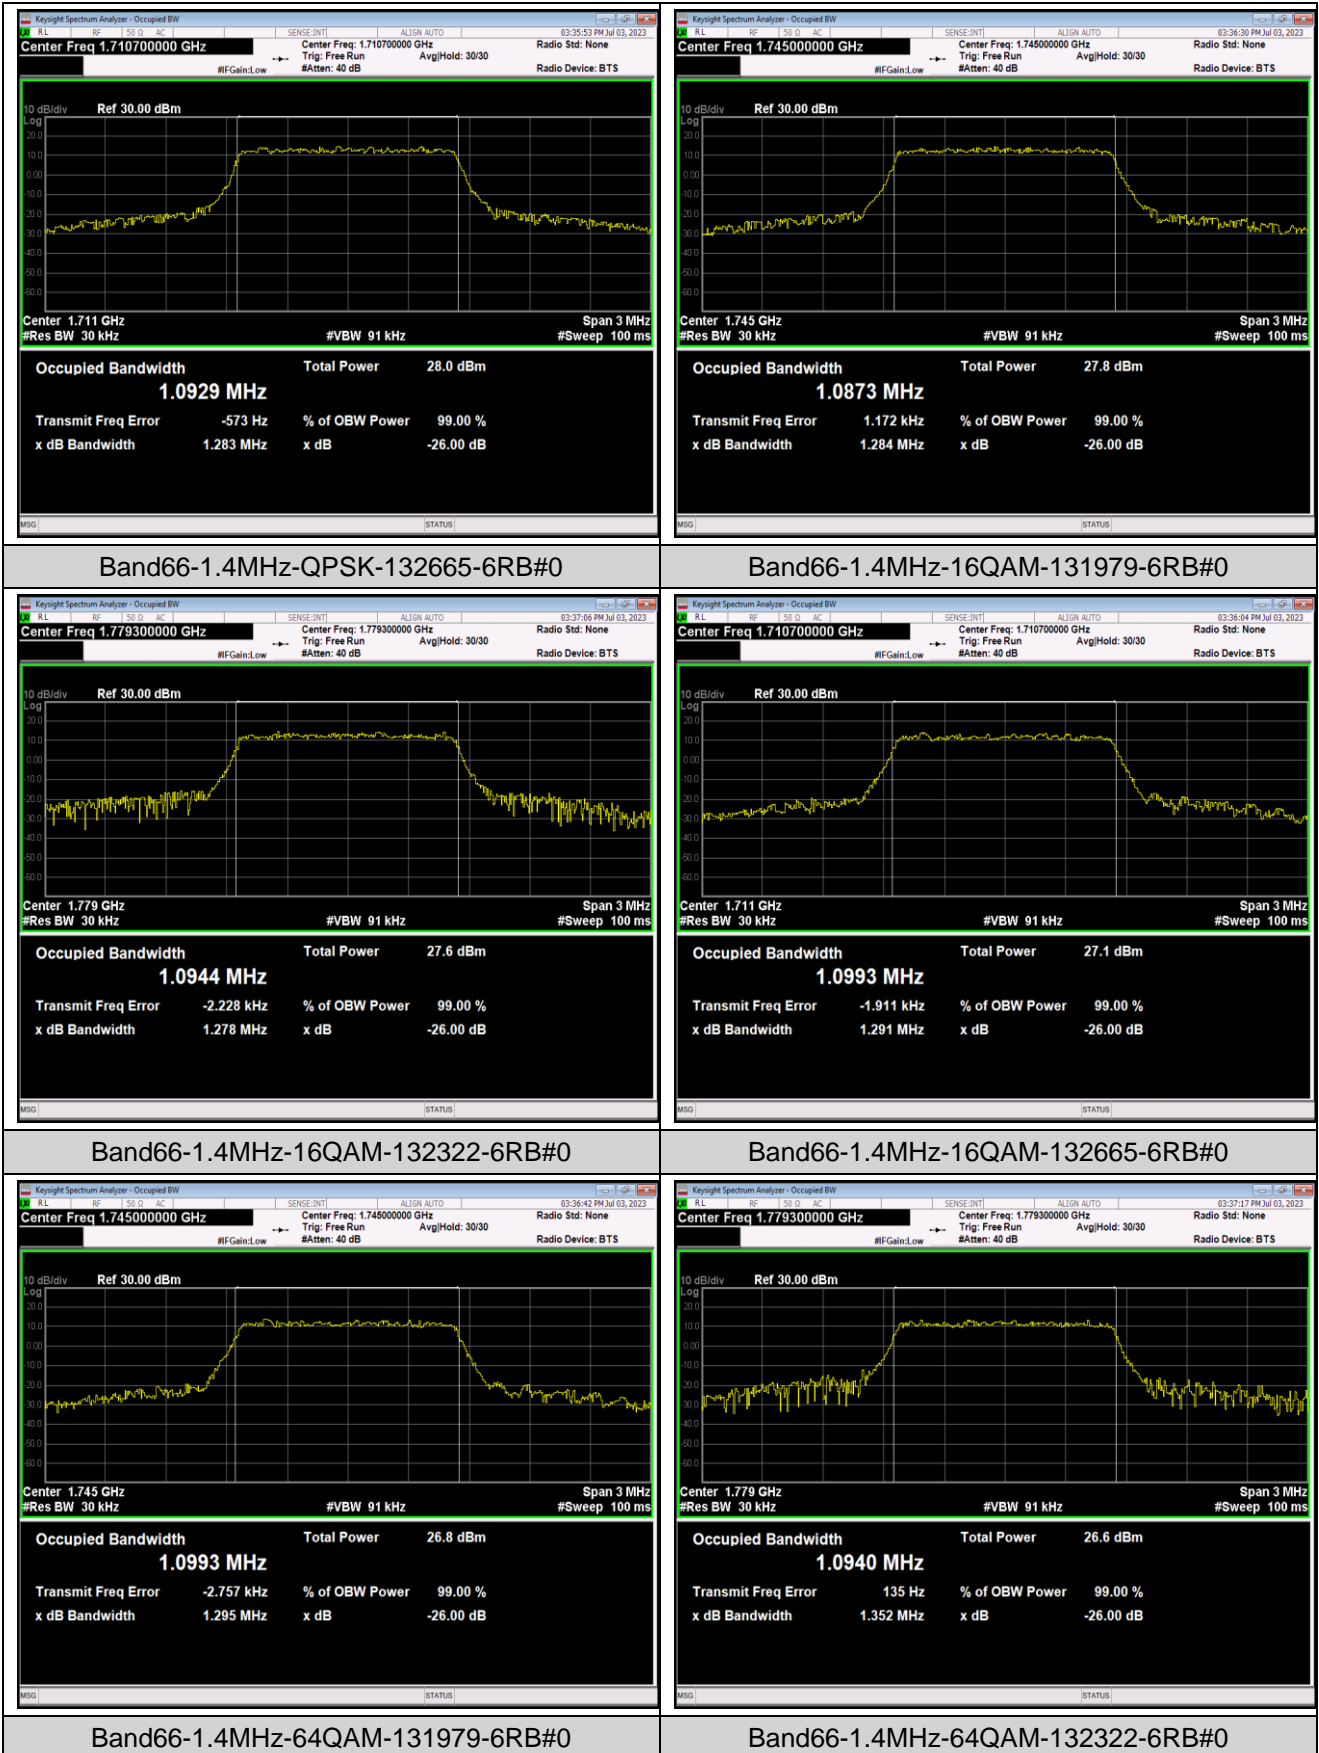

Band41-15MHz-64QAM-40620-75RB#0

Band41-15MHz-64QAM-41515-75RB#0

Band41-20MHz-QPSK-39750-100RB#0

Band41-20MHz-QPSK-40620-100RB#0

Band41-20MHz-QPSK-41490-100RB#0

Band41-20MHz-16QAM-39750-100RB#0

Band41-20MHz-16QAM-40620-100RB#0