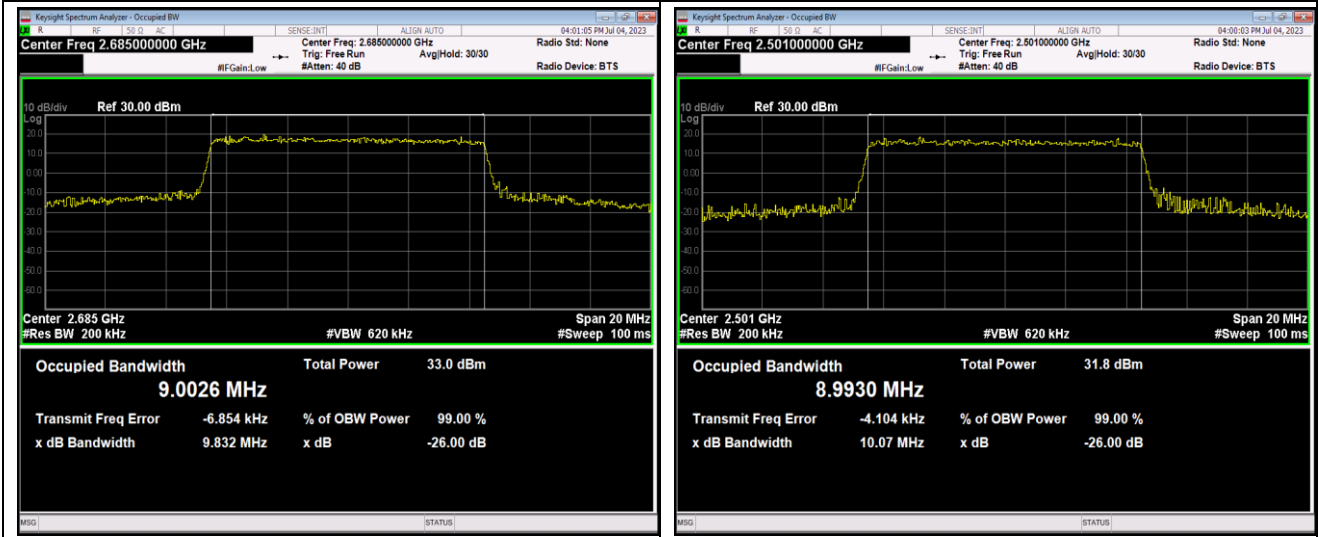

Band41-10MHz-QPSK-41540-50RB#0

Band41-10MHz-16QAM-39700-50RB#0

Band41-10MHz-16QAM-40620-50RB#0

Band41-10MHz-16QAM-41540-50RB#0

Band41-10MHz-64QAM-39700-50RB#0

Band41-10MHz-64QAM-40620-50RB#0

Band41-10MHz-64QAM-41540-50RB#0