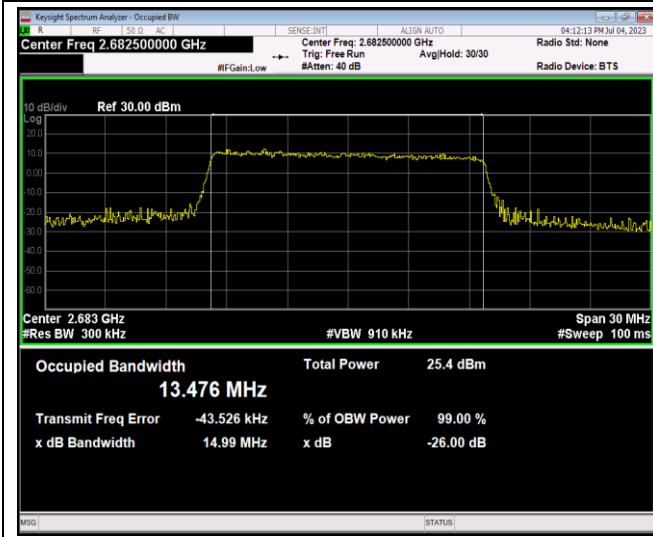

Band41-15MHz-64QAM-41515-75RB#0

Band41-20MHz-QPSK-40620-100RB#0