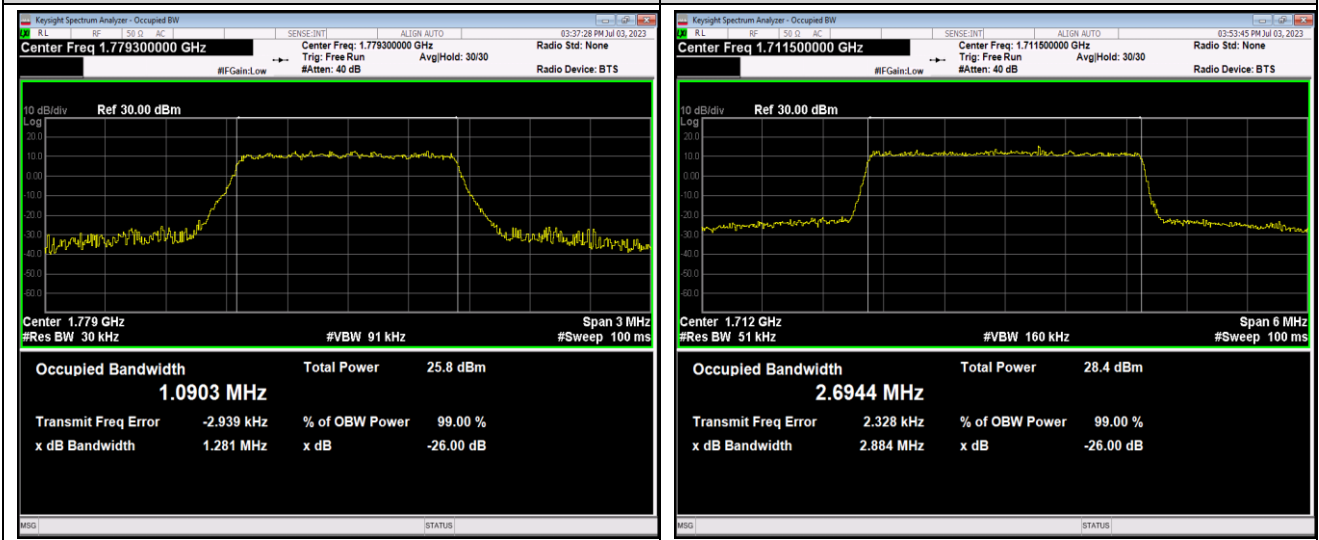

Band66-1.4MHz-64QAM-132665-6RB#0

Band66-3MHz-QPSK-131987-15RB#0

Band66-3MHz-QPSK-132322-15RB#0

Band66-3MHz-QPSK-132657-15RB#0