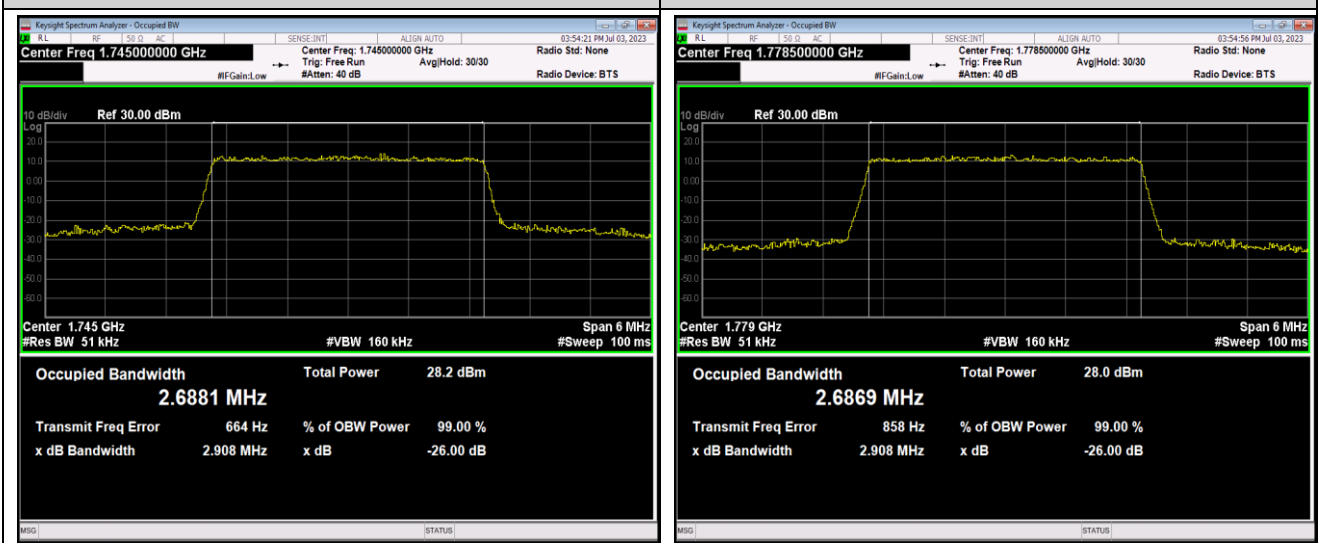

Band66-3MHz-QPSK-132322-15RB#0

Band66-3MHz-QPSK-132657-15RB#0

Band66-3MHz-16QAM-131987-15RB#0

Band66-3MHz-16QAM-132322-15RB#0