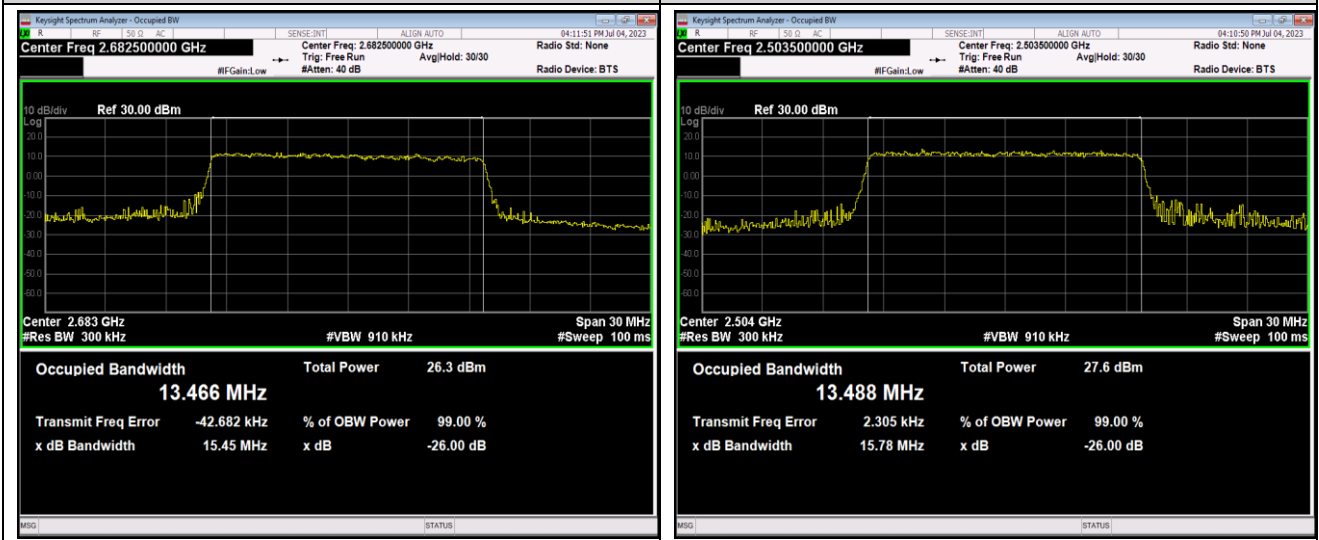

Band41-15MHz-QPSK-41515-75RB#0

Band41-15MHz-16QAM-39725-75RB#0

Band41-15MHz-16QAM-40620-75RB#0

Band41-15MHz-16QAM-41515-75RB#0