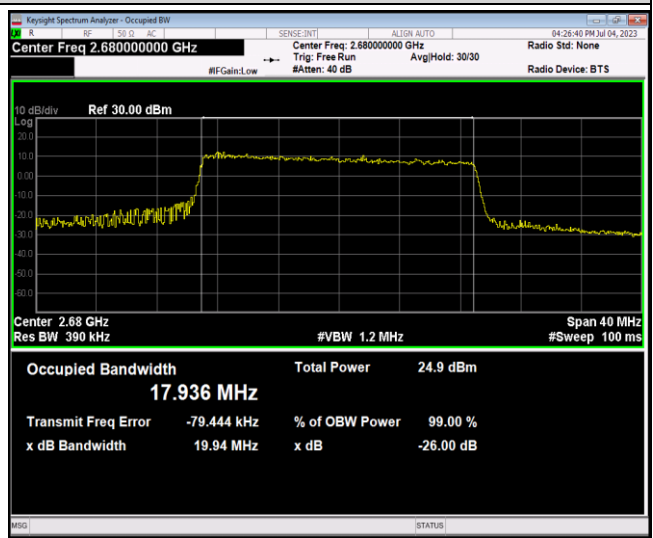

Band41-15MHz-64QAM-40620-75RB#0

Band41-15MHz-64QAM-41515-75RB#0

Band41-20MHz-QPSK-39750-100RB#0

Band41-20MHz-QPSK-40620-100RB#0

Band41-20MHz-QPSK-41490-100RB#0

Band41-20MHz-16QAM-39750-100RB#0

Band41-20MHz-16QAM-40620-100RB#0