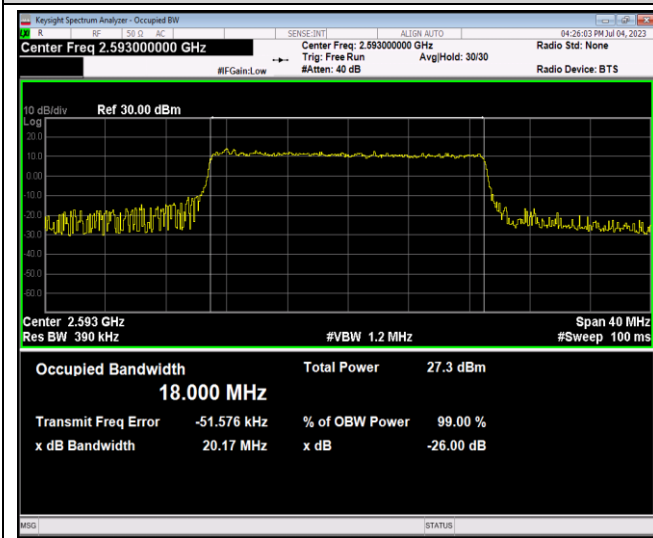

Band41-15MHz-64QAM-40620-75RB#0

Band41-15MHz-64QAM-41515-75RB#0

Band41-20MHz-QPSK-39750-100RB#0

Band41-20MHz-QPSK-40620-100RB#0

Band41-20MHz-QPSK-41490-100RB#0

Band41-20MHz-16QAM-39750-100RB#0

Band41-20MHz-16QAM-40620-100RB#0