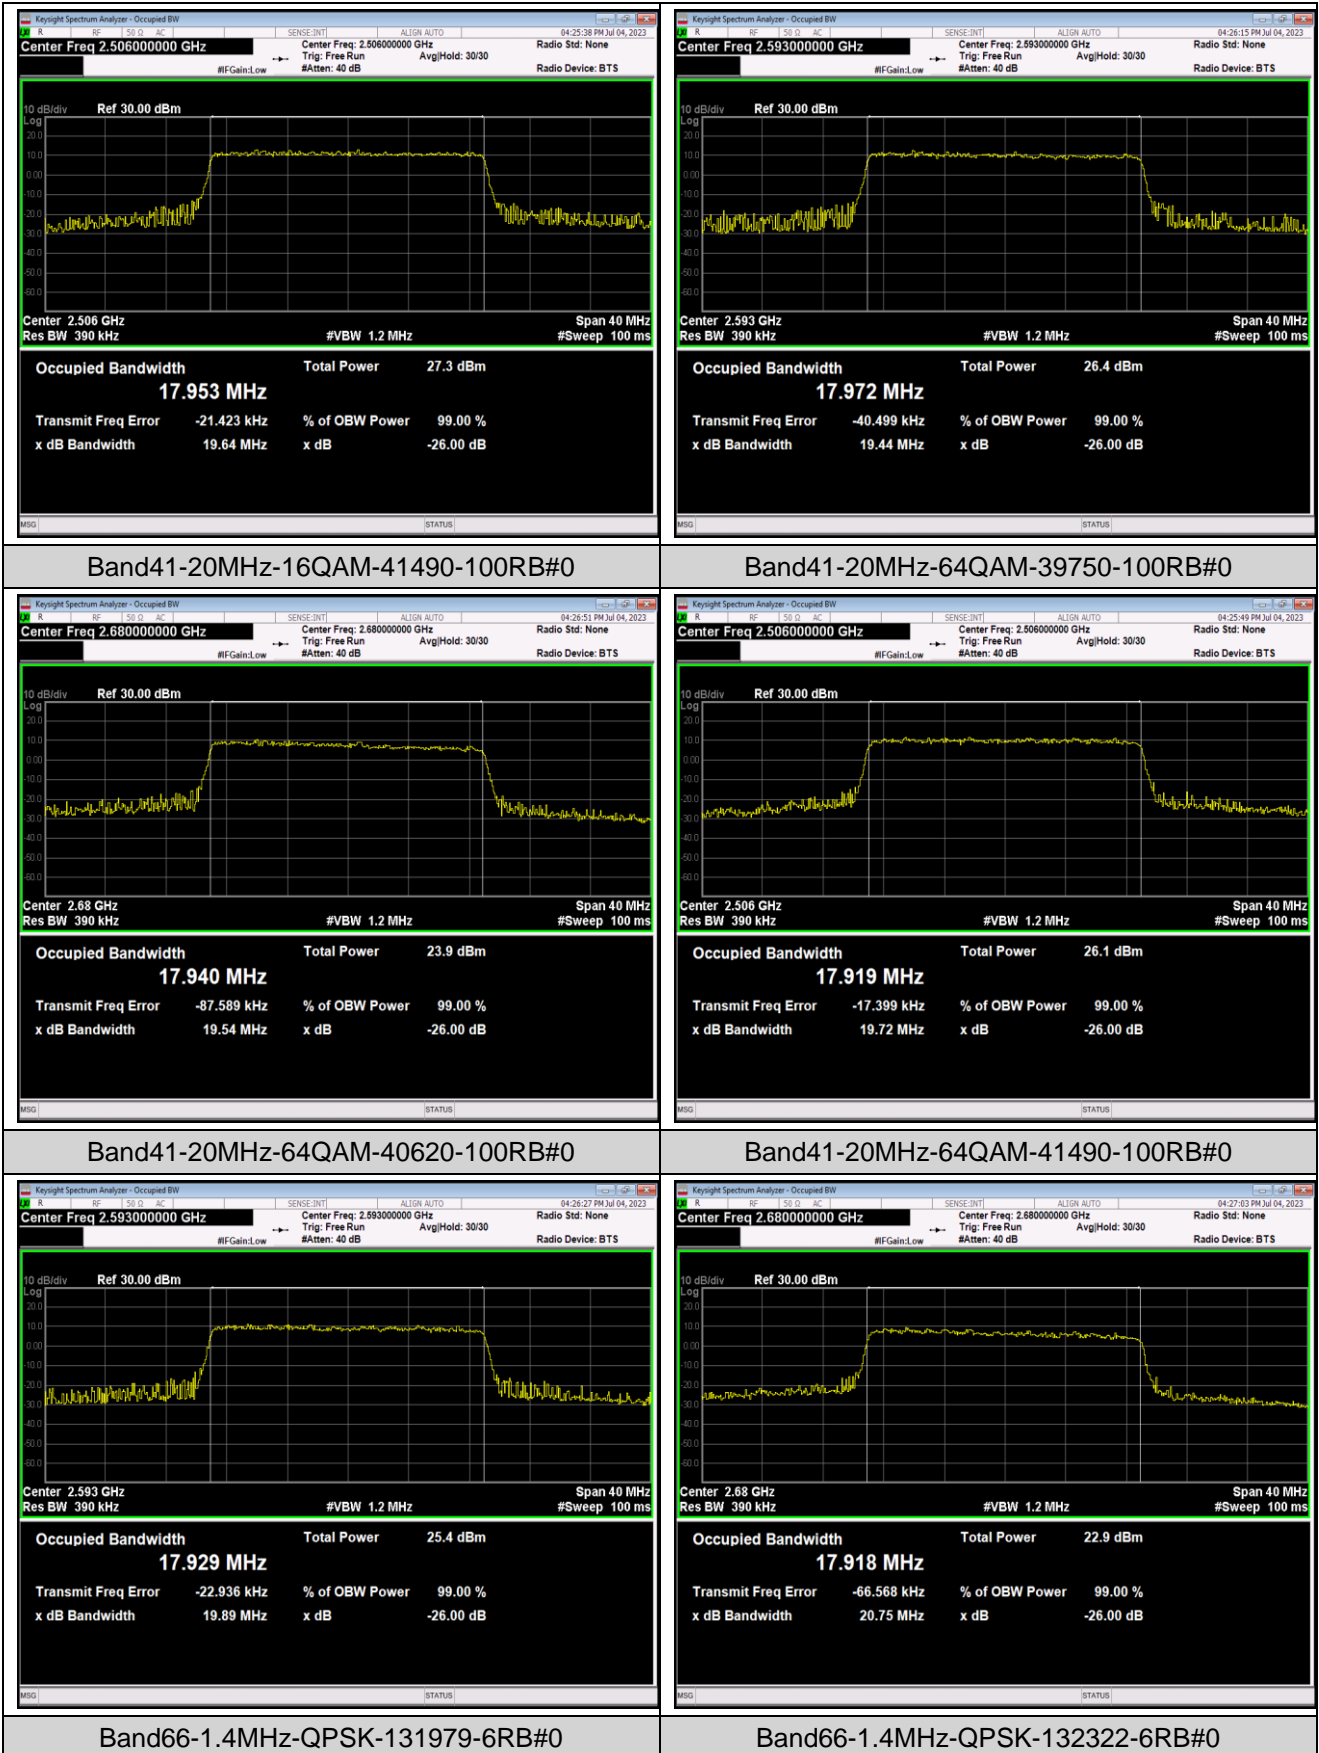

Band41-15MHz-64QAM-40620-75RB#0

Band41-15MHz-64QAM-41515-75RB#0

Band41-20MHz-QPSK-39750-100RB#0

Band41-20MHz-QPSK-40620-100RB#0

Band41-20MHz-QPSK-41490-100RB#0

Band41-20MHz-16QAM-39750-100RB#0

Band41-20MHz-16QAM-40620-100RB#0