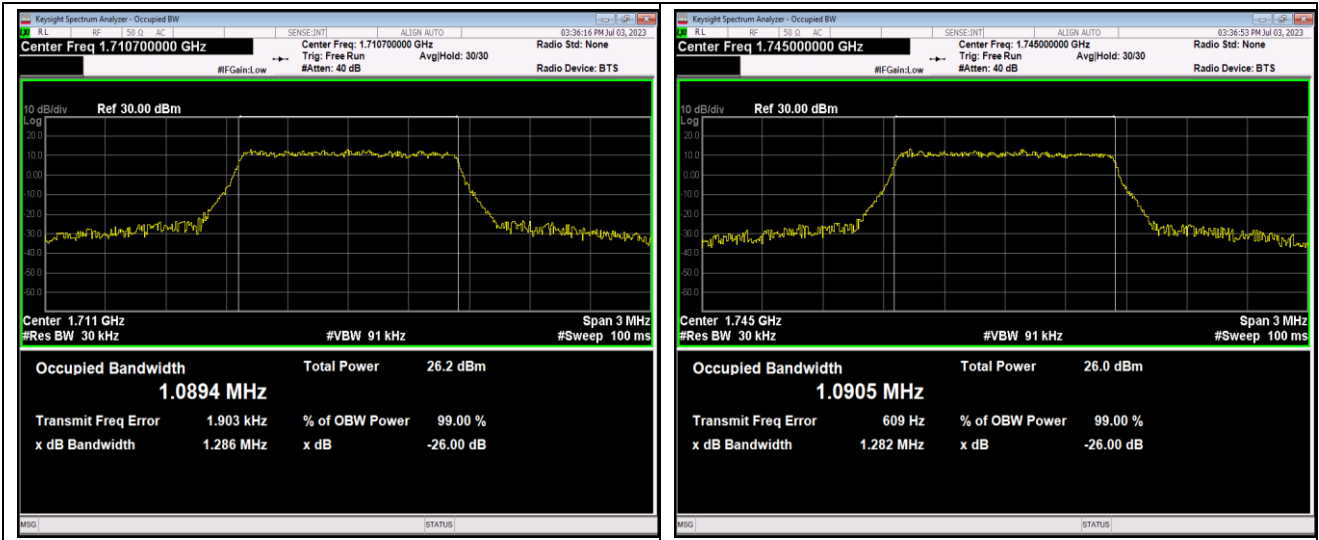

Band41-15MHz-64QAM-40620-75RB#0

Band41-15MHz-64QAM-41515-75RB#0

Band41-20MHz-QPSK-39750-100RB#0

Band41-20MHz-QPSK-40620-100RB#0

Band41-20MHz-QPSK-41490-100RB#0

Band41-20MHz-16QAM-39750-100RB#0

Band41-20MHz-16QAM-40620-100RB#0