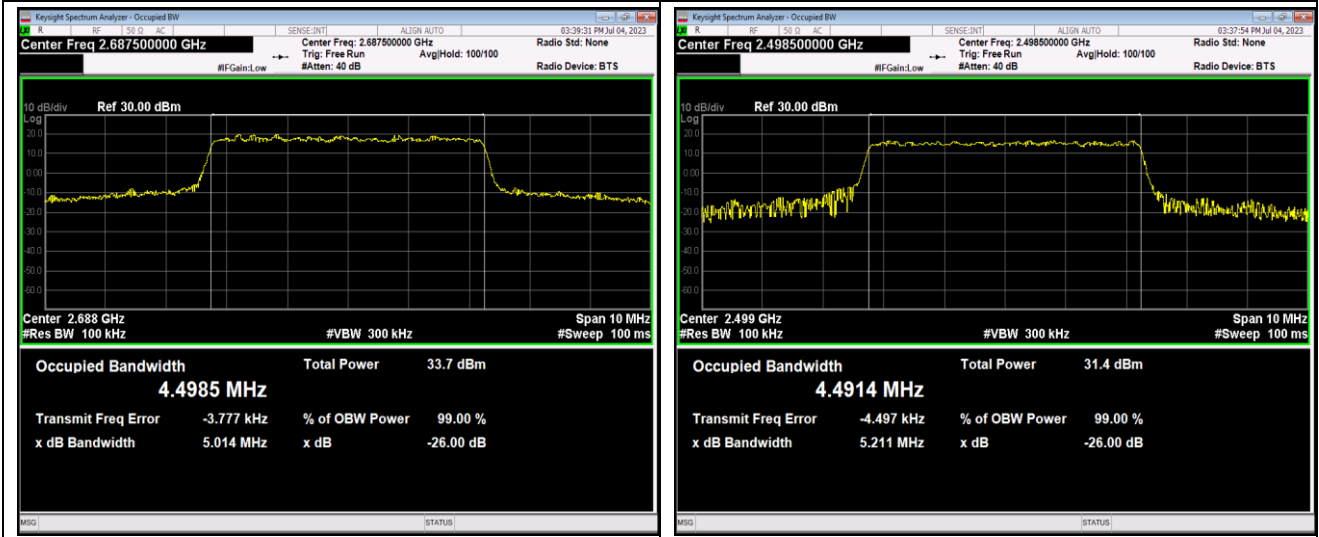

Band17-10MHz-64QAM-23780-50RB#0

Band17-10MHz-64QAM-23790-50RB#0

Band17-10MHz-64QAM-23800-50RB#0

Band41-5MHz-QPSK-39675-25RB#0

Band41-5MHz-QPSK-40620-25RB#0

Band41-5MHz-QPSK-41565-25RB#0

Band41-5MHz-16QAM-39675-25RB#0