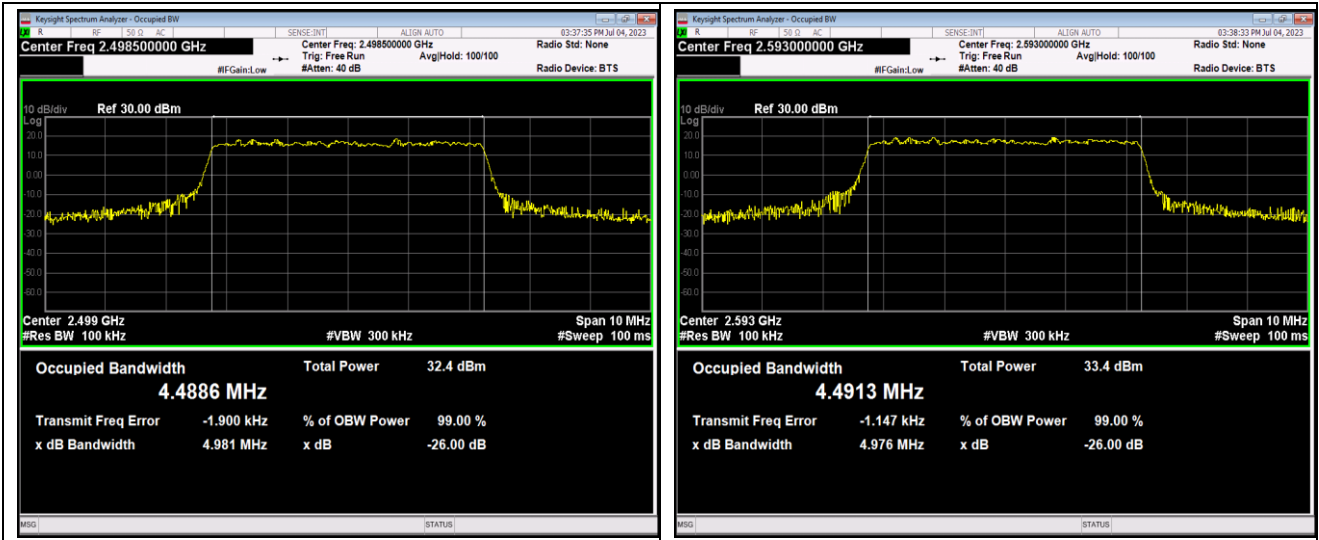

Band17-10MHz-64QAM-23780-50RB#0

Band17-10MHz-64QAM-23790-50RB#0

Band17-10MHz-64QAM-23800-50RB#0

Band41-5MHz-QPSK-39675-25RB#0

Band41-5MHz-QPSK-40620-25RB#0

Band41-5MHz-QPSK-41565-25RB#0

Band41-5MHz-16QAM-39675-25RB#0