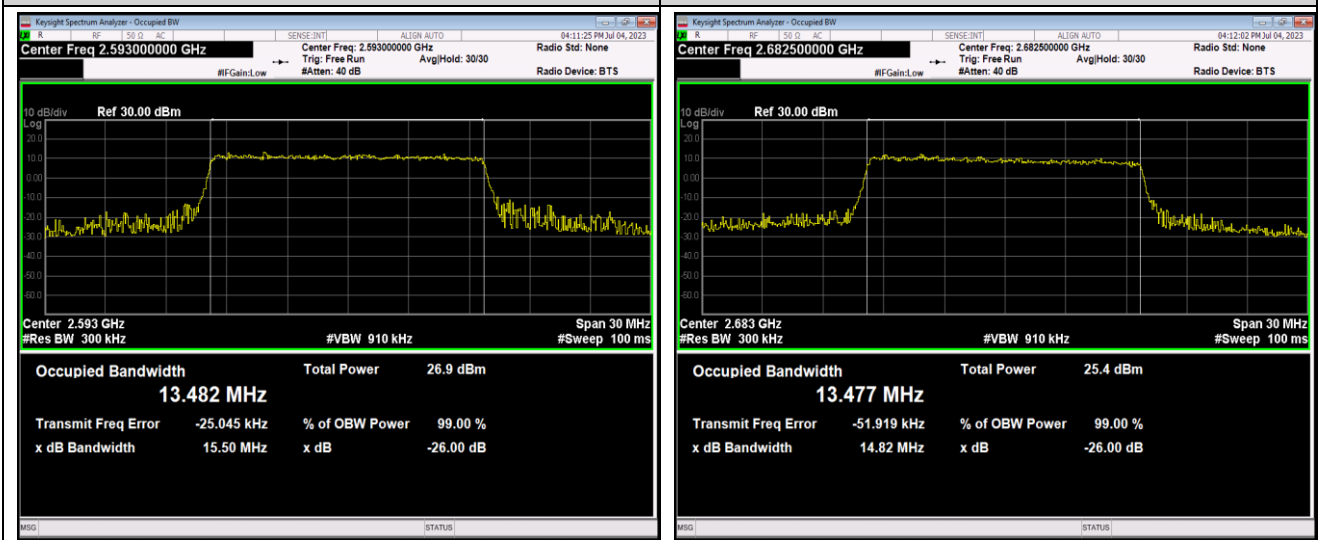

Band41-15MHz-QPSK-39725-75RB#0

Band41-15MHz-QPSK-40620-75RB#0

Band41-15MHz-QPSK-41515-75RB#0

Band41-15MHz-16QAM-39725-75RB#0

Band41-15MHz-16QAM-40620-75RB#0

Band41-15MHz-16QAM-41515-75RB#0

Band41-15MHz-64QAM-39725-75RB#0