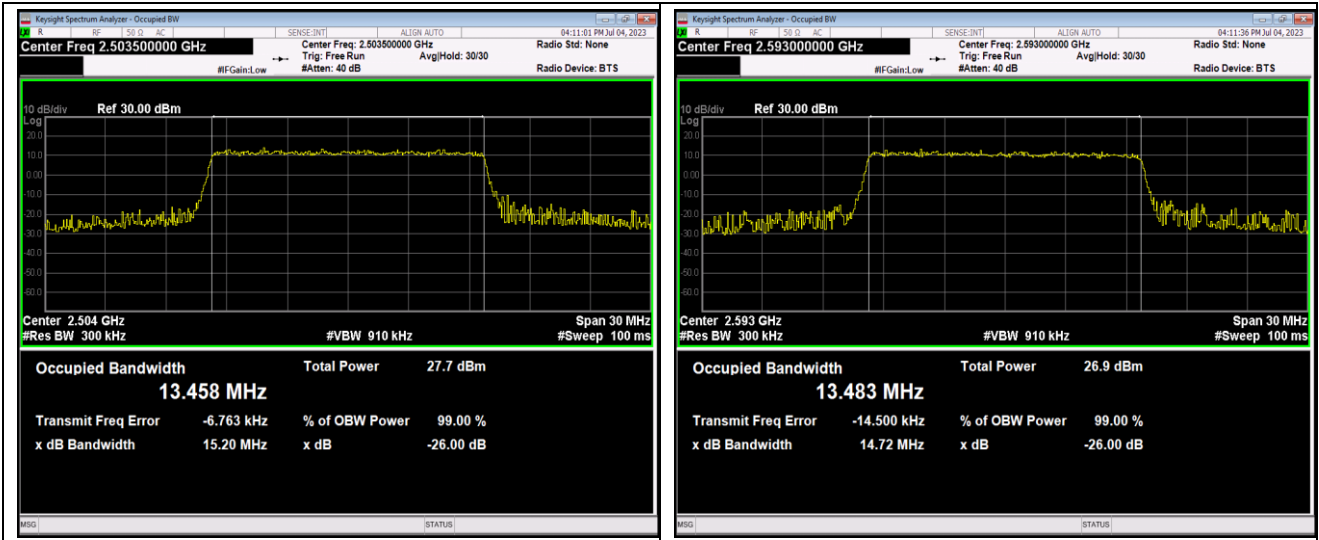

Band41-15MHz-64QAM-39725-75RB#0

Band41-15MHz-64QAM-40620-75RB#0

Band41-15MHz-64QAM-41515-75RB#0

Band41-20MHz-QPSK-39750-100RB#0