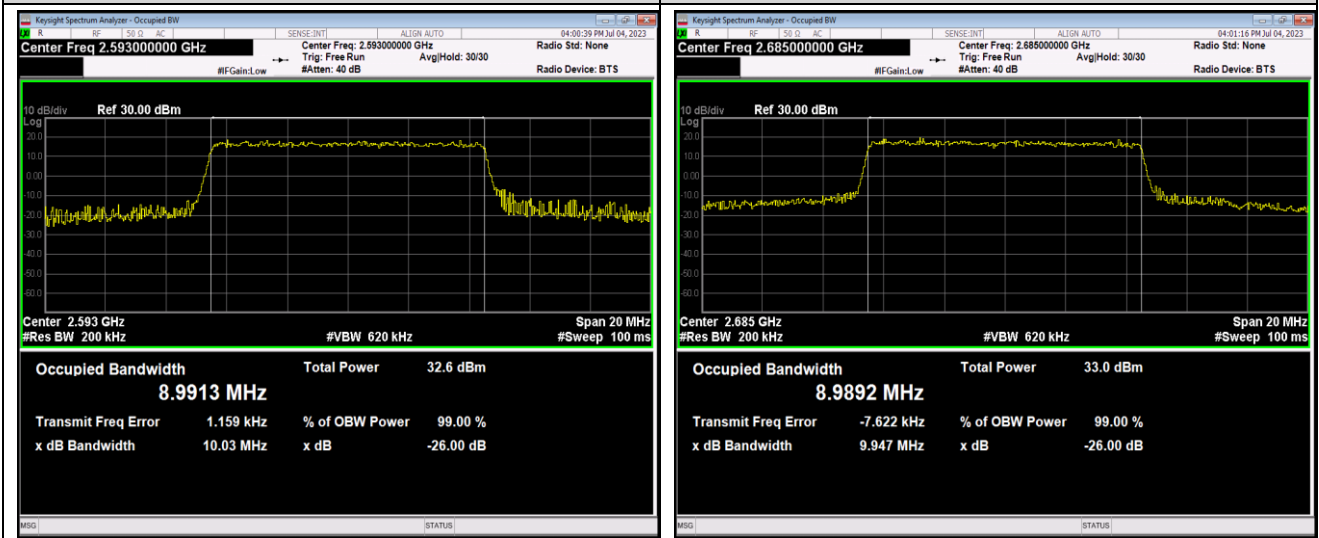

Band41-10MHz-QPSK-41540-50RB#0

Band41-10MHz-16QAM-39700-50RB#0

Band41-10MHz-16QAM-40620-50RB#0

Band41-10MHz-16QAM-41540-50RB#0

Band41-10MHz-64QAM-39700-50RB#0

Band41-10MHz-64QAM-40620-50RB#0

Band41-10MHz-64QAM-41540-50RB#0