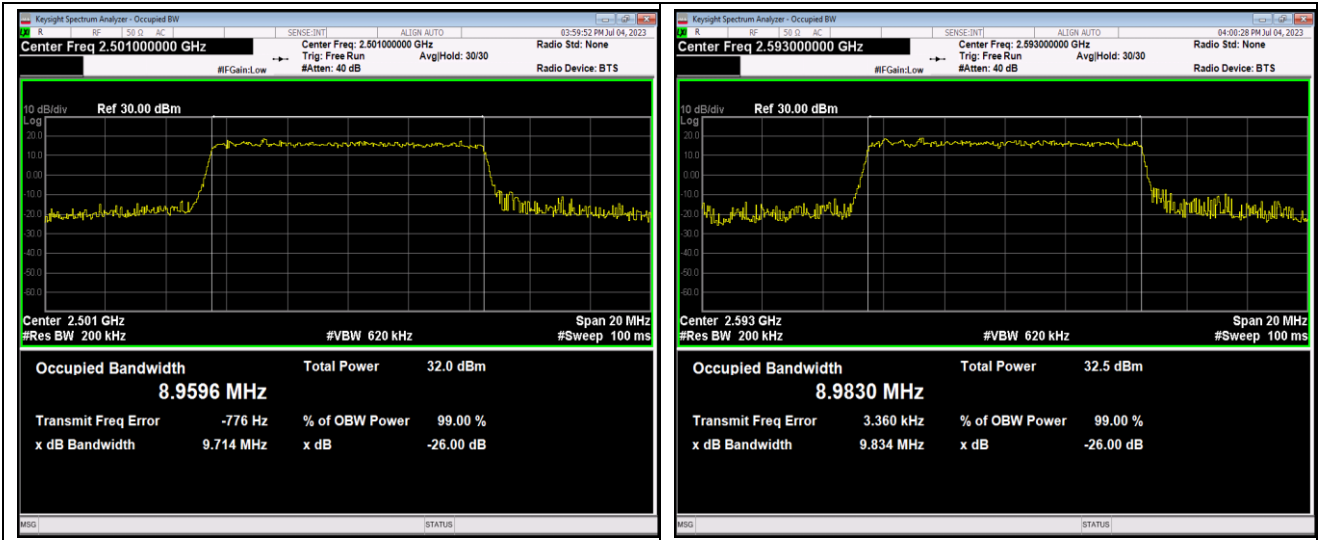

Band41-10MHz-16QAM-39700-50RB#0

Band41-10MHz-16QAM-40620-50RB#0

Band41-10MHz-16QAM-41540-50RB#0

Band41-10MHz-64QAM-39700-50RB#0