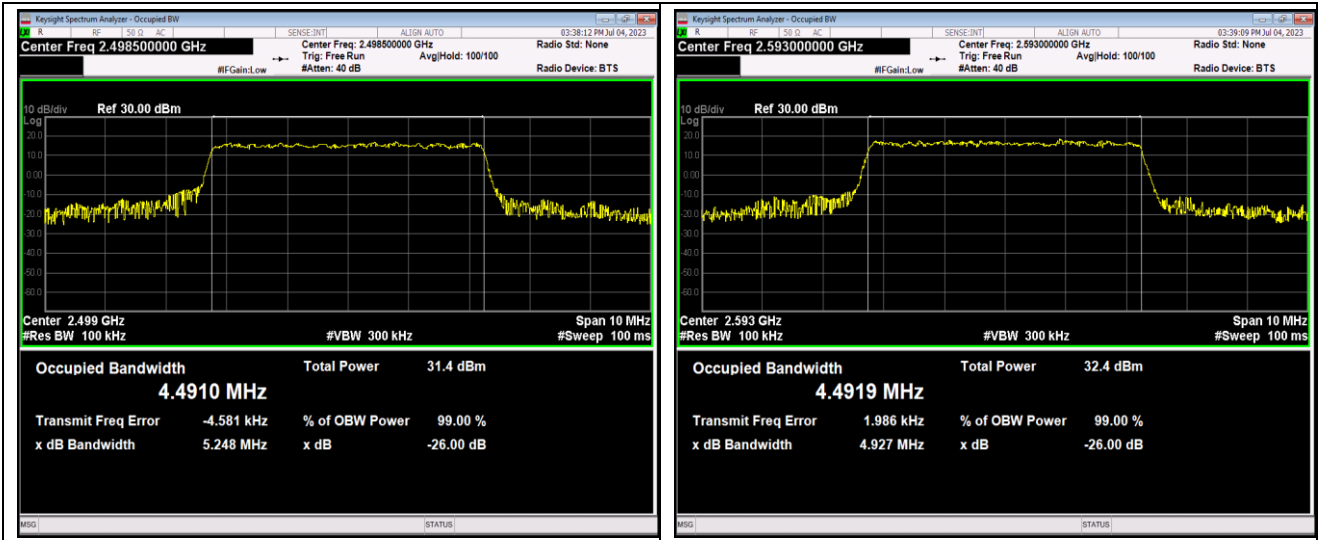

Band41-5MHz-64QAM-39675-25RB#0

Band41-5MHz-64QAM-40620-25RB#0

Band41-5MHz-64QAM-41565-25RB#0

Band41-10MHz-QPSK-39700-50RB#0