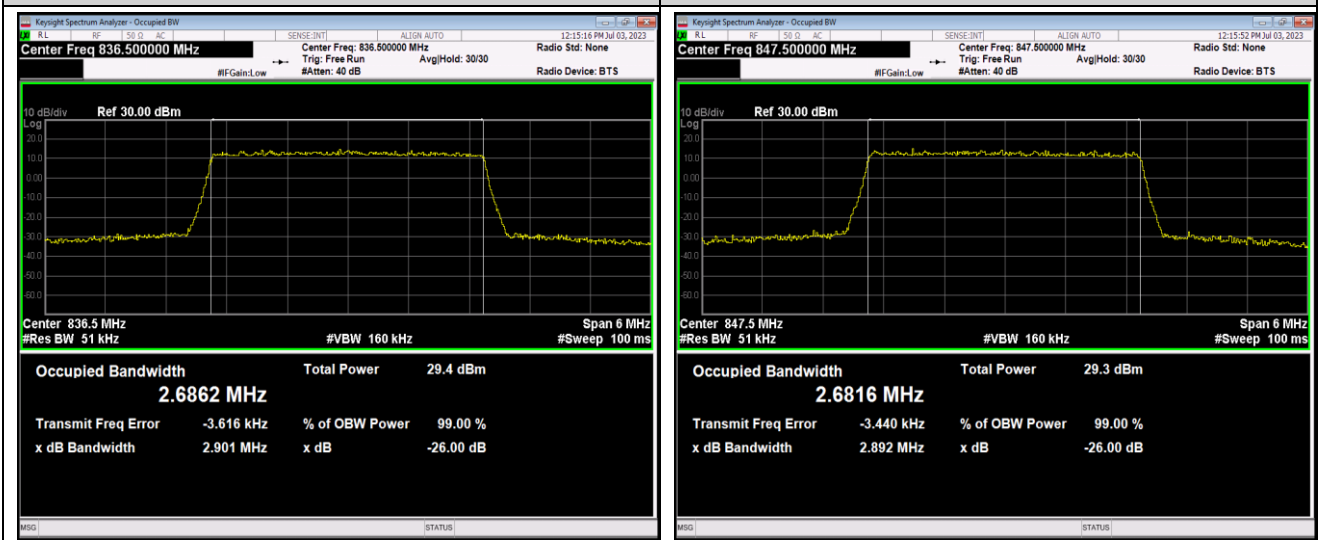

Band5-3MHz-64QAM-20525-15RB#0

Band5-3MHz-64QAM-20635-15RB#0

Band5-5MHz-QPSK-20425-25RB#0

Band5-5MHz-QPSK-20525-25RB#0