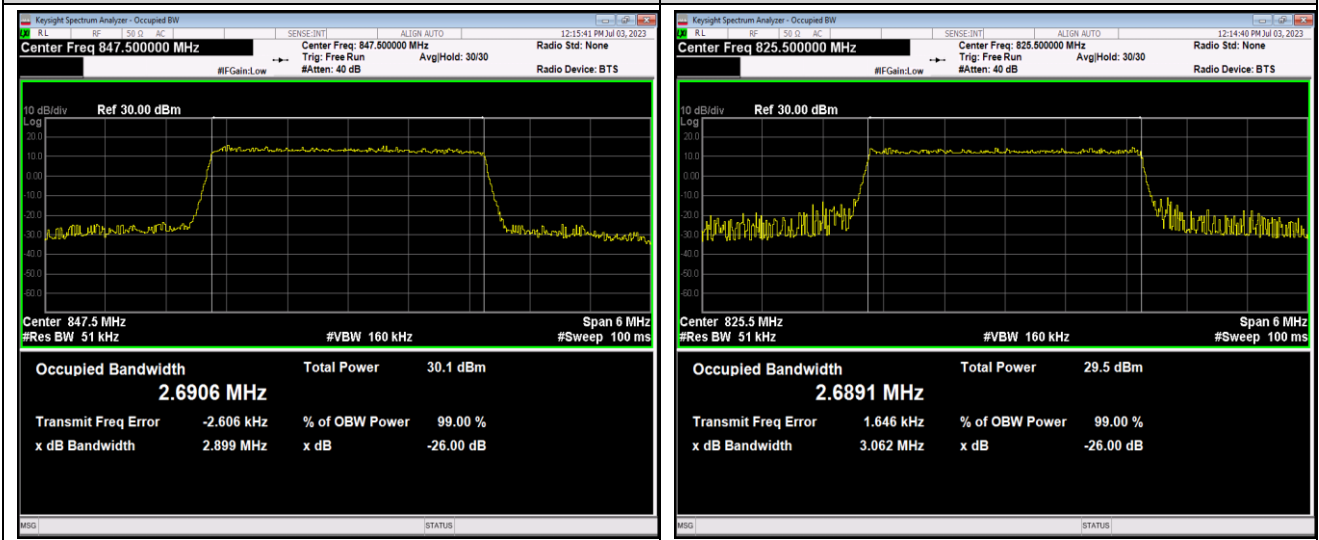

Band5-3MHz-16QAM-20635-15RB#0

Band5-3MHz-64QAM-20415-15RB#0

Band5-3MHz-64QAM-20525-15RB#0

Band5-3MHz-64QAM-20635-15RB#0