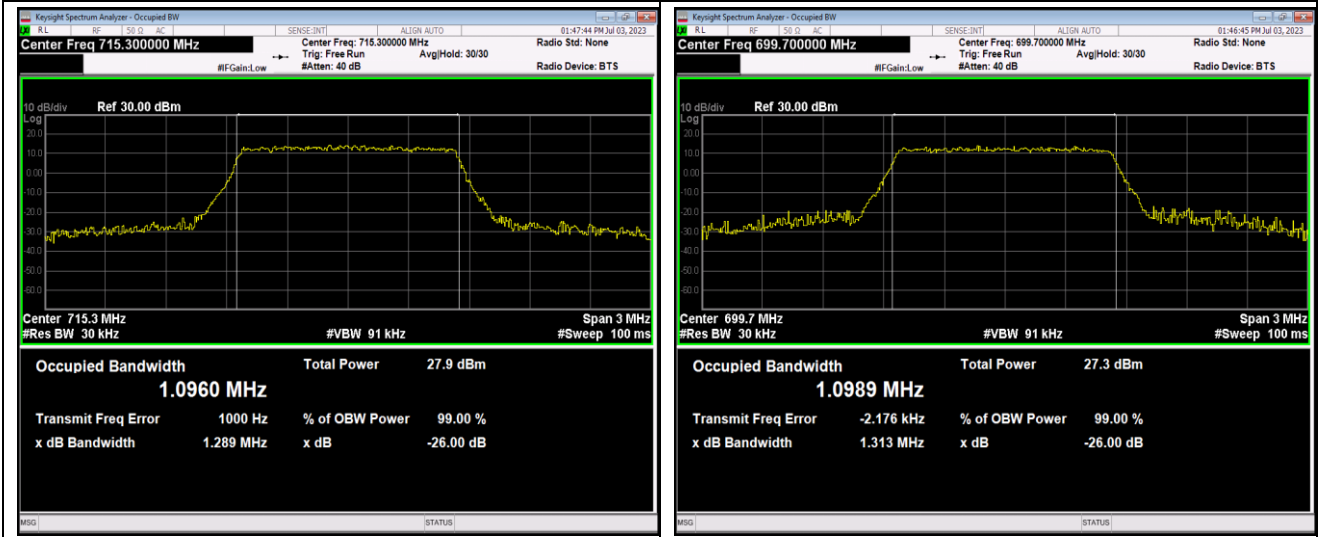

Band5-10MHz-64QAM-20450-50RB#0

Band5-10MHz-64QAM-20525-50RB#0

Band5-10MHz-64QAM-20600-50RB#0

Band12-1.4MHz-QPSK-23017-6RB#0

Band12-1.4MHz-QPSK-23095-6RB#0

Band12-1.4MHz-QPSK-23173-6RB#0

Band12-1.4MHz-16QAM-23017-6RB#0