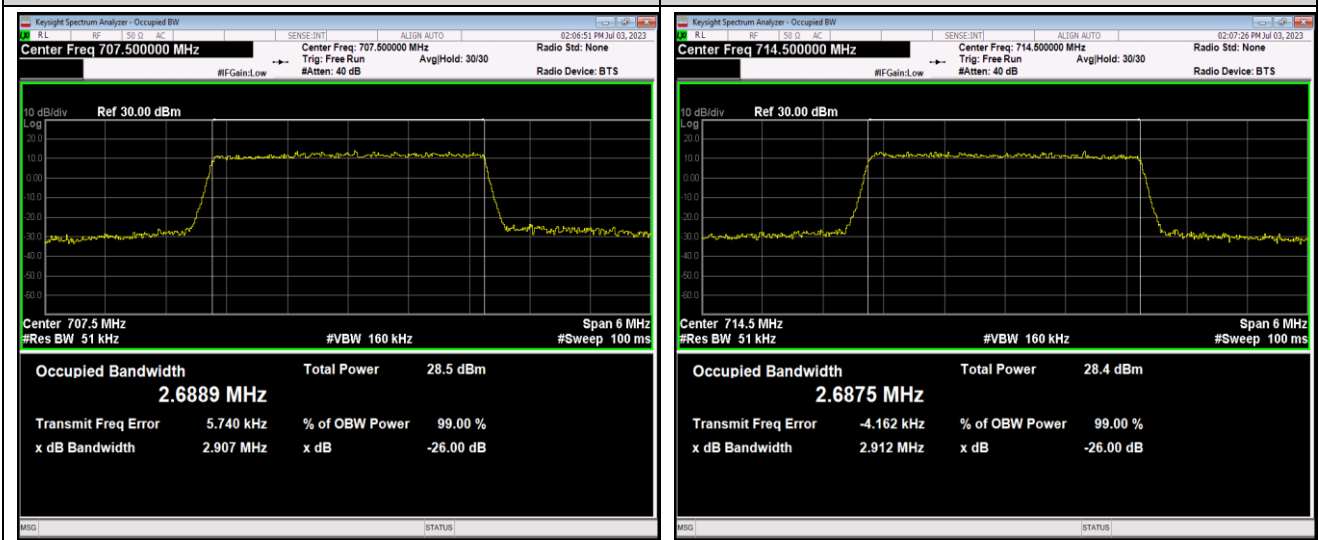

Band12-3MHz-QPSK-23095-15RB#0

Band12-3MHz-QPSK-23165-15RB#0

Band12-3MHz-16QAM-23025-15RB#0

Band12-3MHz-16QAM-23095-15RB#0