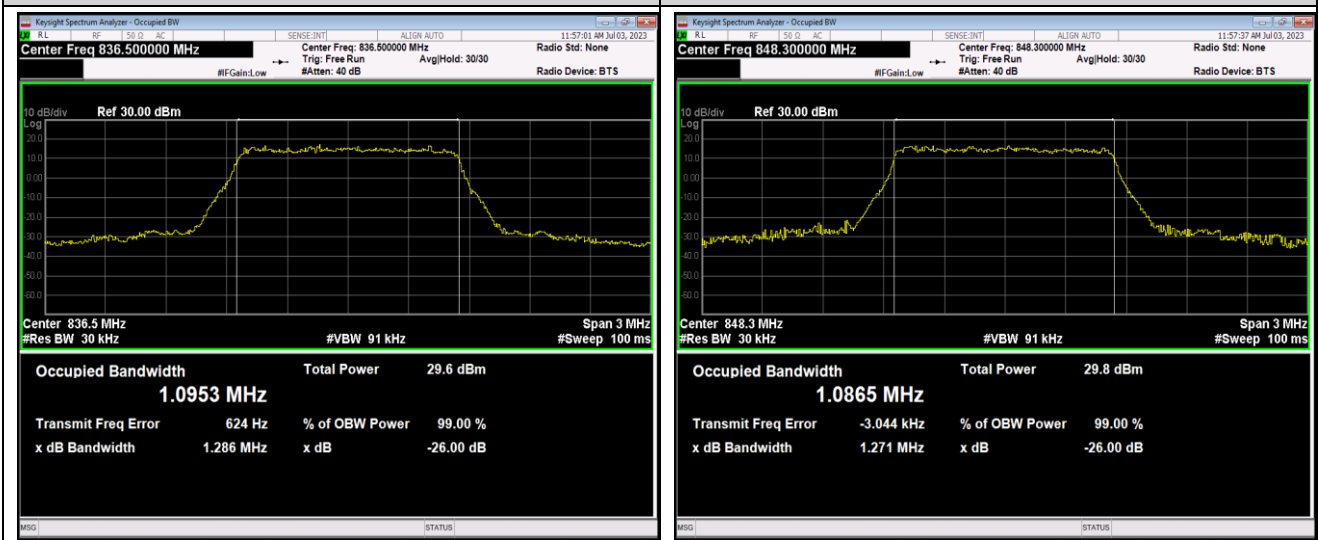

Band5-1.4MHz-QPSK-20643-6RB#0

Band5-1.4MHz-16QAM-20407-6RB#0

Band5-1.4MHz-16QAM-20525-6RB#0

Band5-1.4MHz-16QAM-20643-6RB#0

Band5-1.4MHz-64QAM-20407-6RB#0

Band5-1.4MHz-64QAM-20525-6RB#0

Band5-3MHz-16QAM-20635-15RB#0