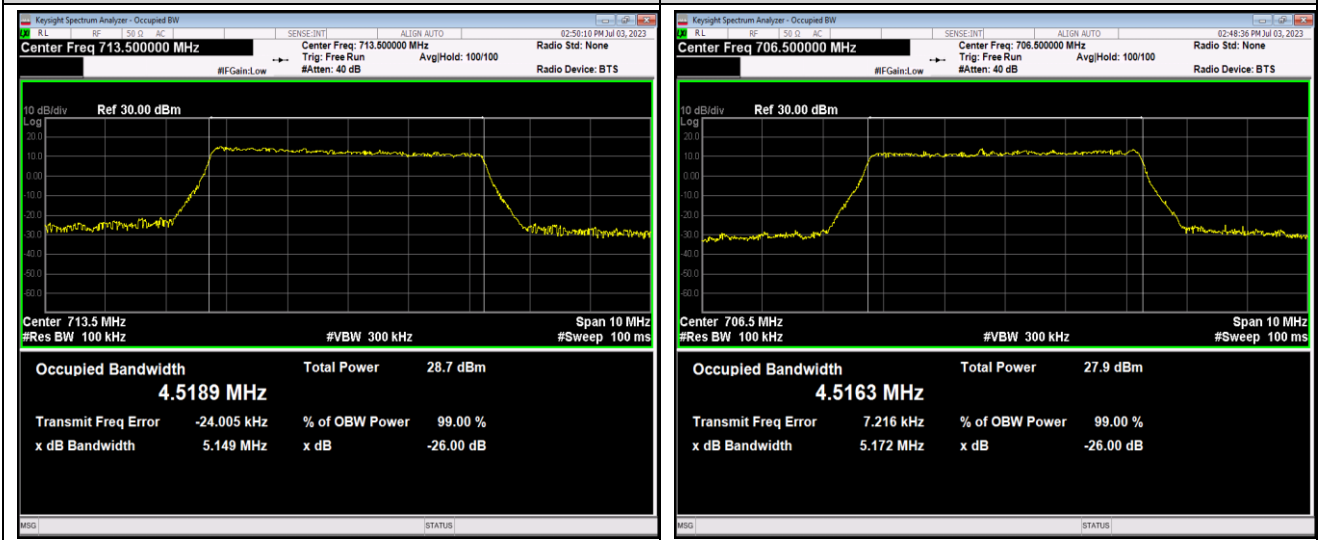

Band17-5MHz-QPSK-23825-25RB#0

Band17-5MHz-16QAM-23755-25RB#0

Band17-5MHz-16QAM-23790-25RB#0

Band17-5MHz-16QAM-23825-25RB#0