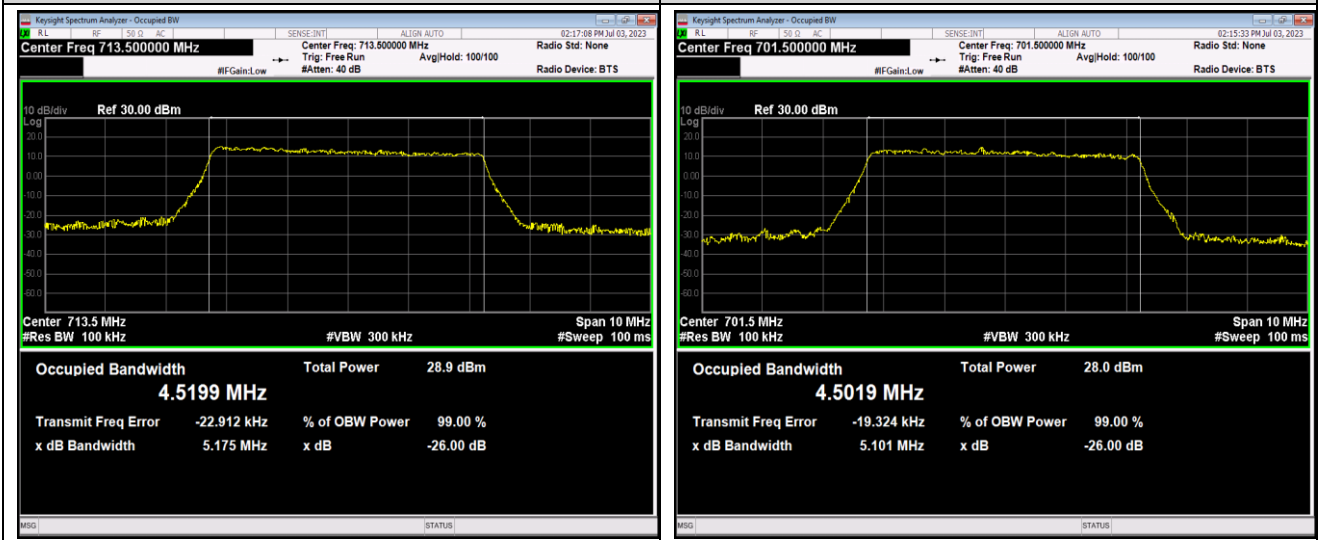

Band12-5MHz-QPSK-23155-25RB#0

Band12-5MHz-16QAM-23035-25RB#0

Band12-5MHz-16QAM-23095-25RB#0

Band12-5MHz-16QAM-23155-25RB#0