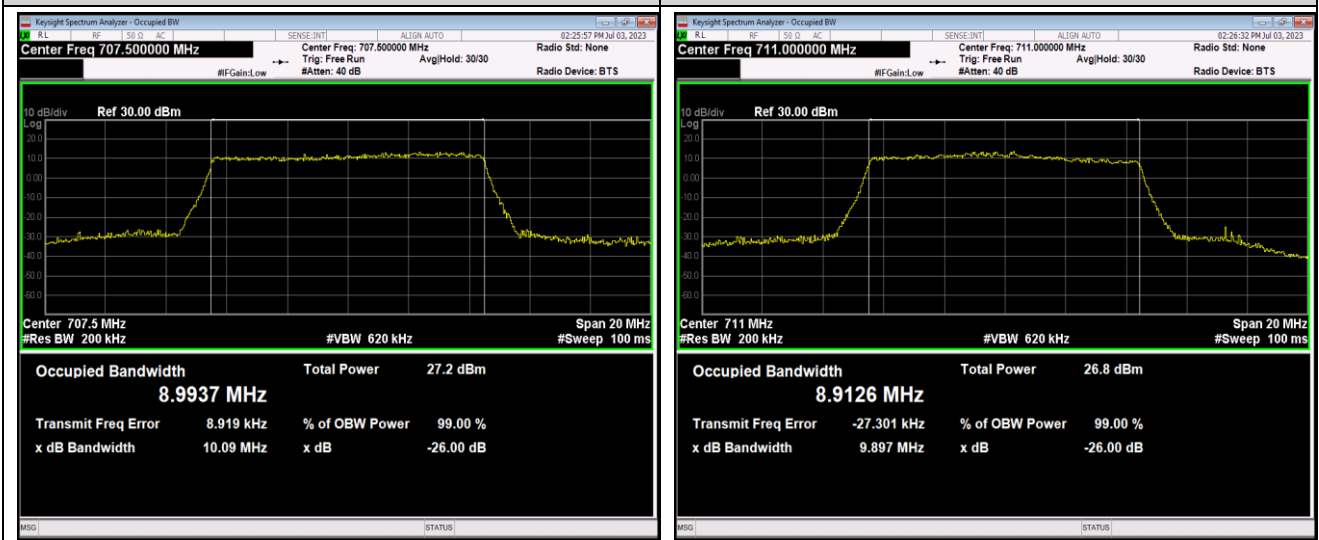

Band12-5MHz-64QAM-23095-25RB#0

Band12-10MHz-16QAM-23130-50RB#0

Band12-10MHz-64QAM-23060-50RB#0

Band12-10MHz-64QAM-23095-50RB#0

Band12-10MHz-64QAM-23130-50RB#0

Band17-5MHz-QPSK-23755-25RB#0

Band17-5MHz-QPSK-23790-25RB#0