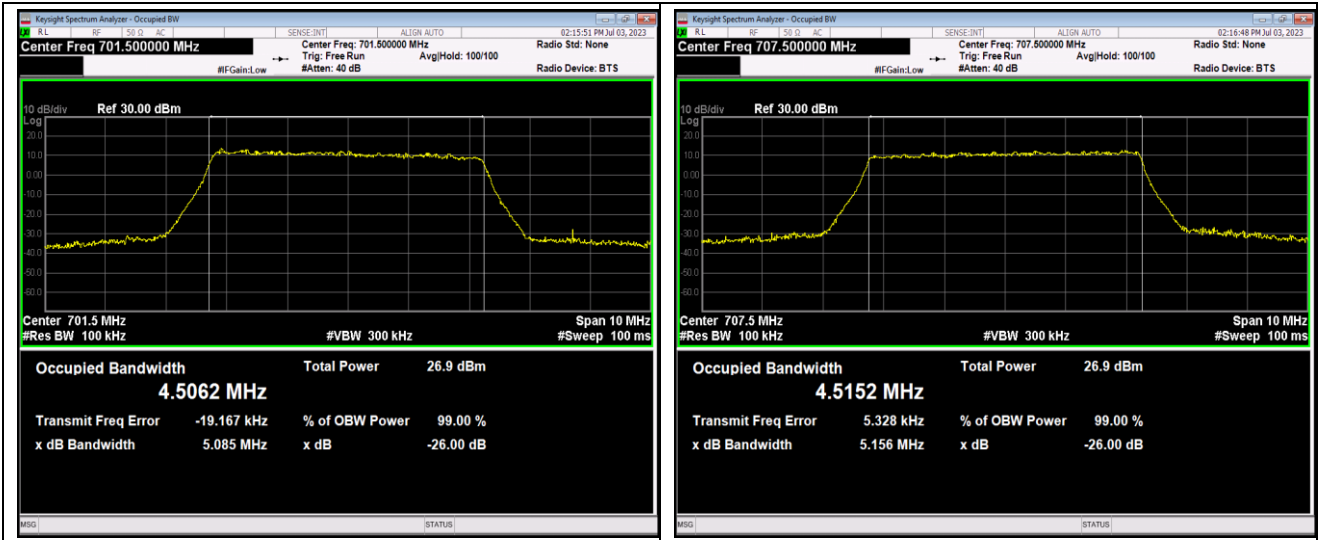

Band12-5MHz-64QAM-23035-25RB#0

Band12-5MHz-64QAM-23095-25RB#0