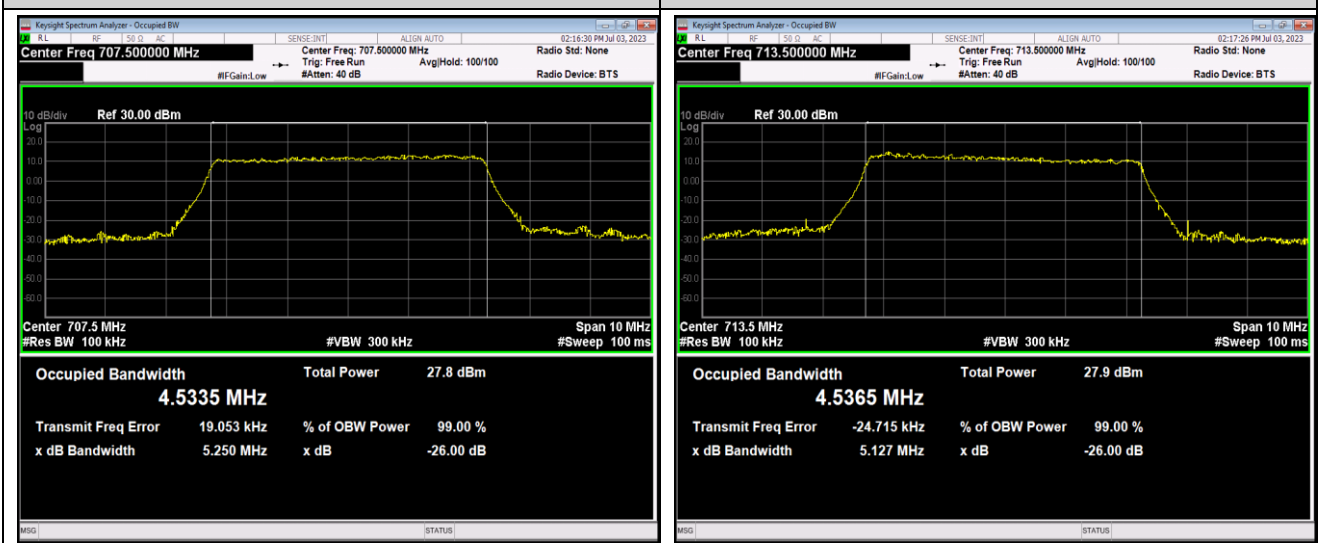

Band12-5MHz-QPSK-23035-25RB#0

Band12-5MHz-QPSK-23095-25RB#0

Band12-5MHz-QPSK-23155-25RB#0

Band12-5MHz-16QAM-23035-25RB#0

Band12-5MHz-16QAM-23095-25RB#0

Band12-5MHz-16QAM-23155-25RB#0

Band12-5MHz-64QAM-23035-25RB#0