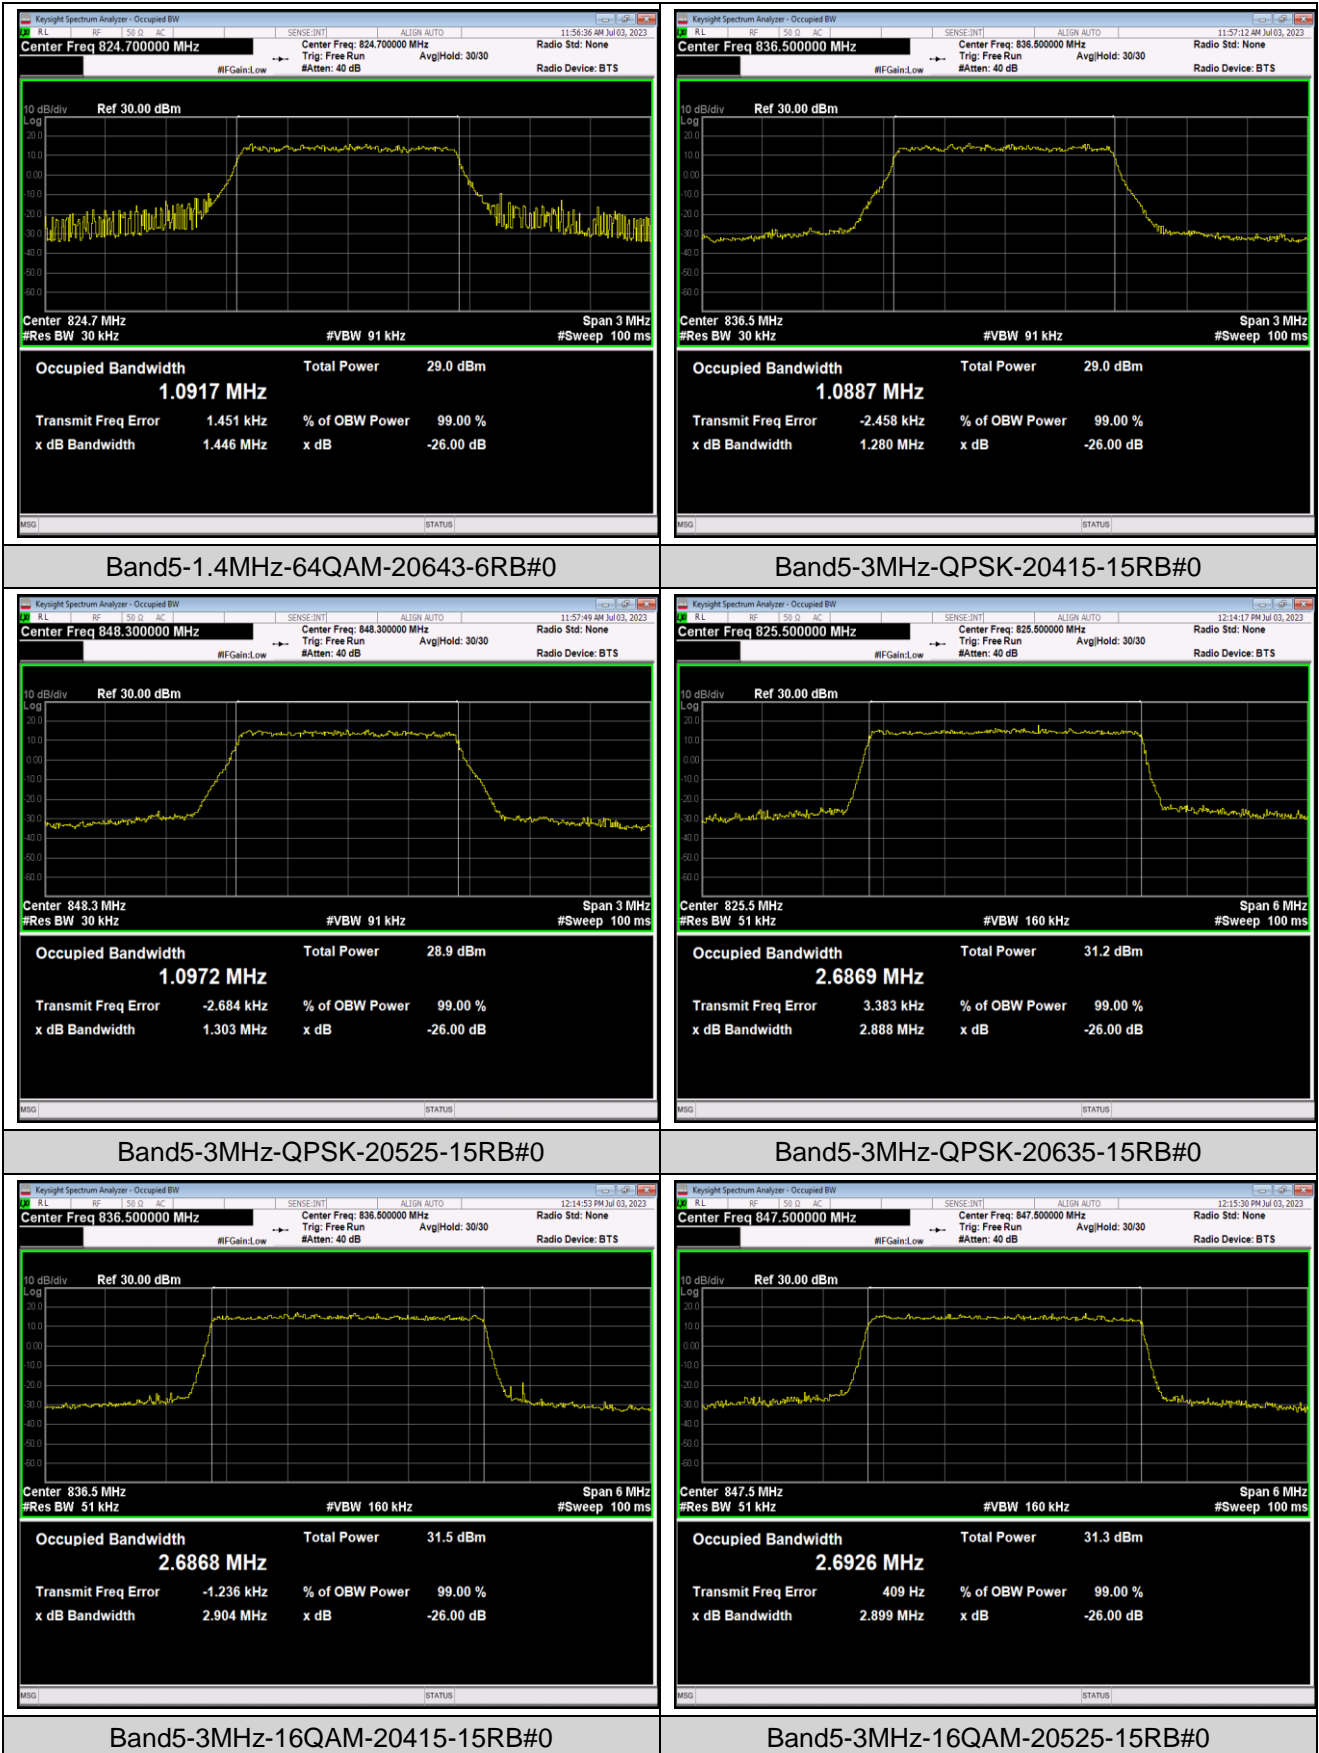

Band5-1.4MHz-QPSK-20643-6RB#0

Band5-1.4MHz-16QAM-20407-6RB#0

Band5-1.4MHz-16QAM-20525-6RB#0

Band5-1.4MHz-16QAM-20643-6RB#0

Band5-1.4MHz-64QAM-20407-6RB#0

Band5-1.4MHz-64QAM-20525-6RB#0

Band5-3MHz-16QAM-20635-15RB#0

Band5-3MHz-64QAM-20415-15RB#0

Band5-3MHz-64QAM-20525-15RB#0

Band5-3MHz-64QAM-20635-15RB#0

Band5-5MHz-QPSK-20425-25RB#0

Band5-5MHz-QPSK-20525-25RB#0

Band5-5MHz-QPSK-20625-25RB#0

Band5-5MHz-16QAM-20425-25RB#0

Band5-5MHz-16QAM-20525-25RB#0

Band5-5MHz-16QAM-20625-25RB#0

Band5-5MHz-64QAM-20425-25RB#0

Band5-5MHz-64QAM-20525-25RB#0

Band5-10MHz-16QAM-20450-50RB#0      Band5-10MHz-16QAM-20525-50RB#0

Band5-10MHz-16QAM-20600-50RB#0